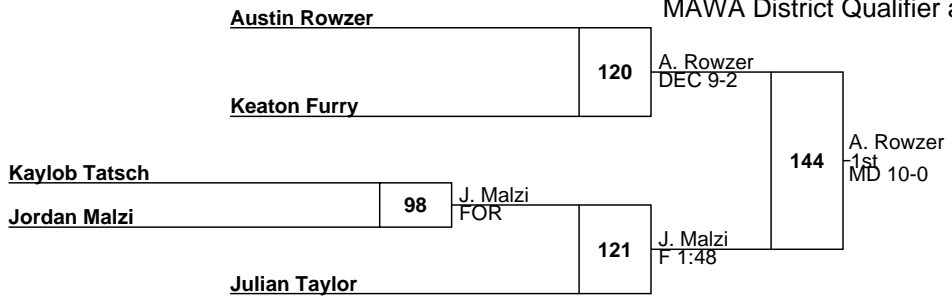

RR Rnd 3

MAWA District Qualifier at Chestnut Ridge

Elite  
135

MAWA District Qualifier at Chestnut Ridge

RR Rnd 1

Elite  
140

Malacki Harper

---