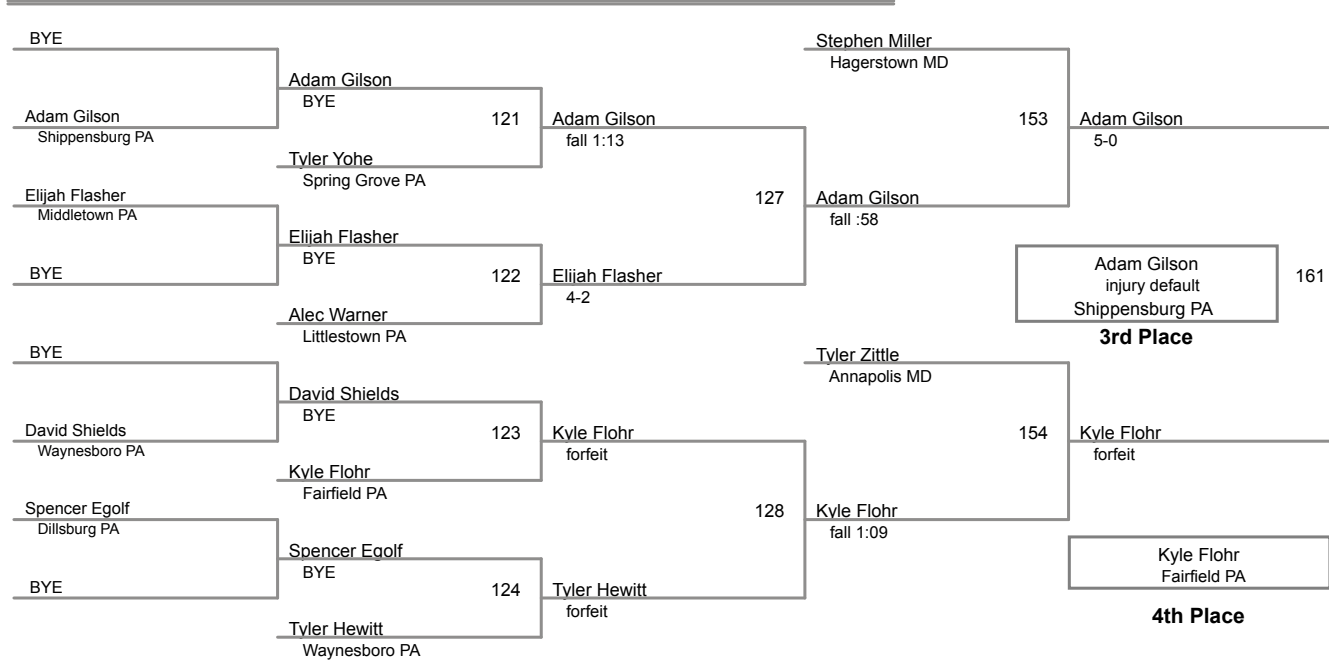

MAWA District Qualifier Waynesboro
Open (on Mat 1)

220 Lbs