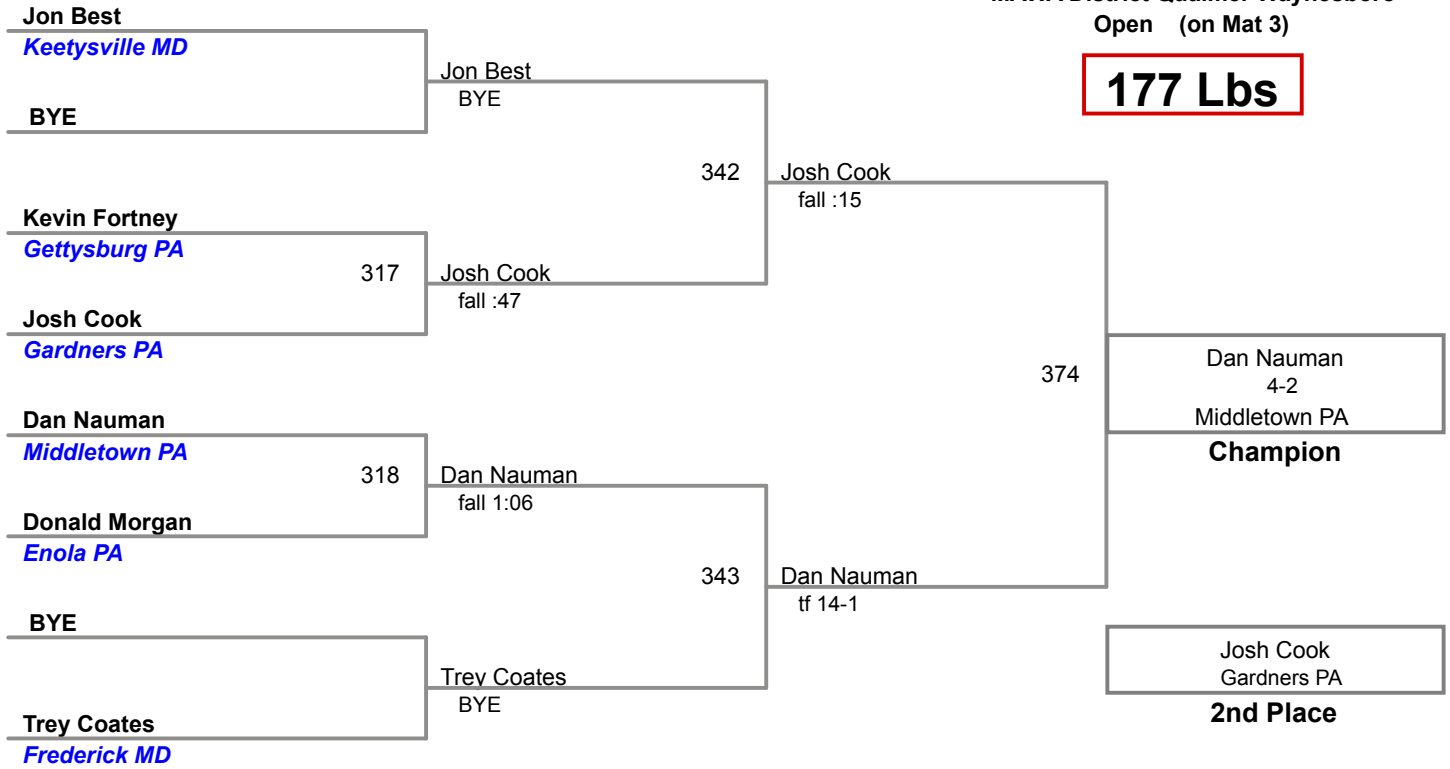

MAWA District Qualifier Waynesboro
Open (on Mat 3)

177 Lbs