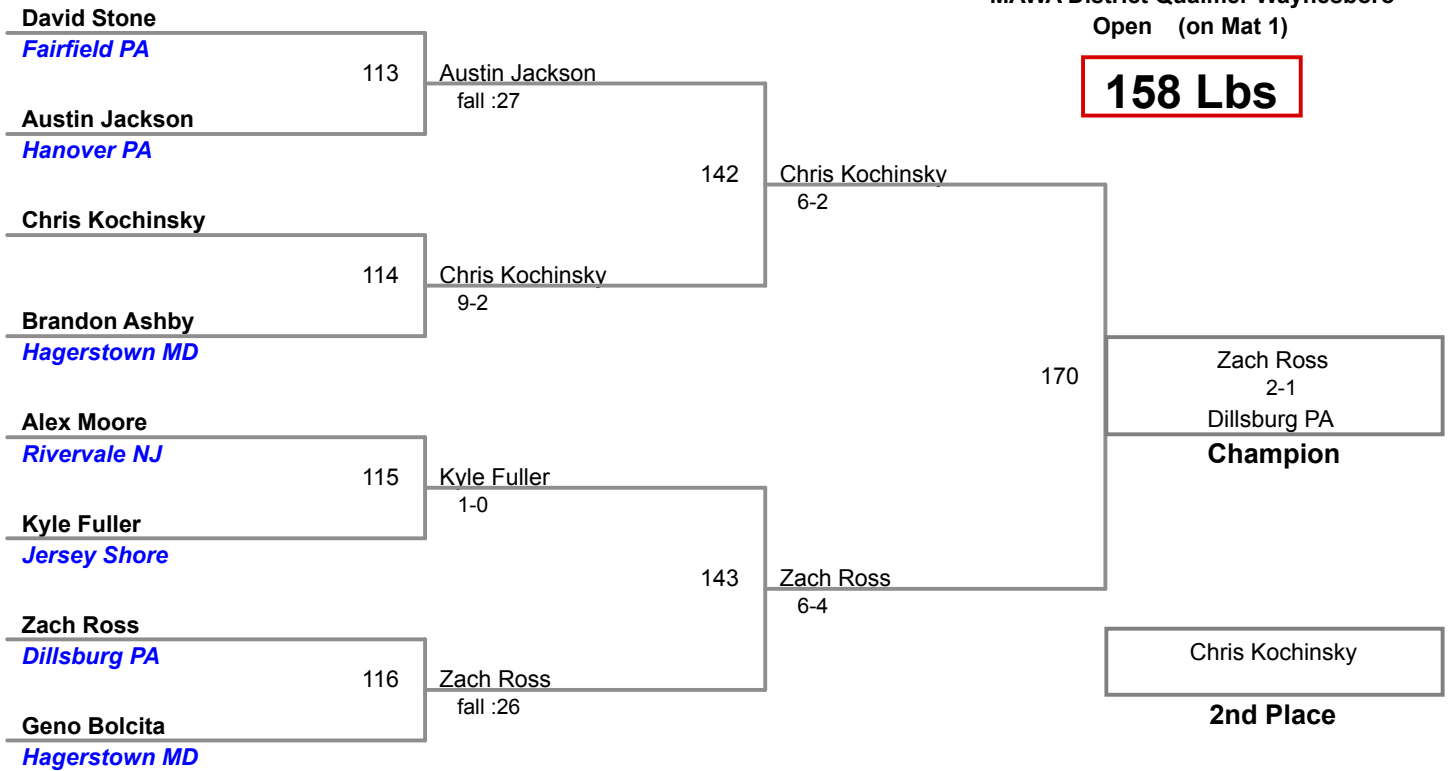

Wrestler	Team	W	L	BP	F	TF	Pen
Bartholomew, Tyler	Point of Rocks MD	2	1	4	2		0
Harwood, Bobby	Boonsboro MD	1	2	0			0

<b>1</b>	Tyler Bartholomew <i>Point of Rocks MD</i>	<b>4</b>	
<b>2</b>	Bobby Harwood <i>Boonsboro MD</i>	<b>5</b>	
<b>3</b>		<b>6</b>	

Manual Placement

MAWA District Qualifier Waynesboro  
Open (on Mat 6)

**142 Lbs**

MAWA District Qualifier Waynesboro  
Open (on Mat 3)

**150 Lbs**

MAWA District Qualifier Waynesboro  
Open (on Mat 1)

**158 Lbs**