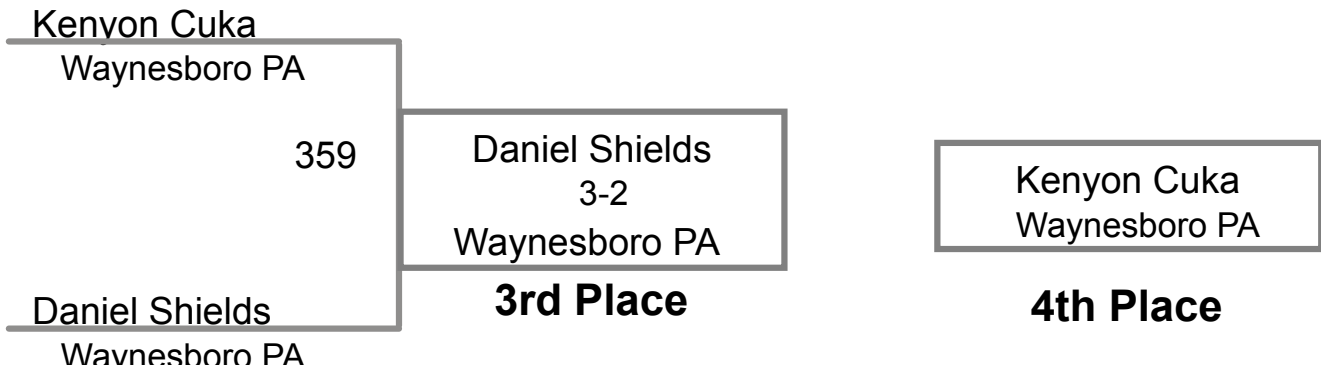

MAWA District Qualifier Waynesboro
Open (on Mat 3)

150 Lbs