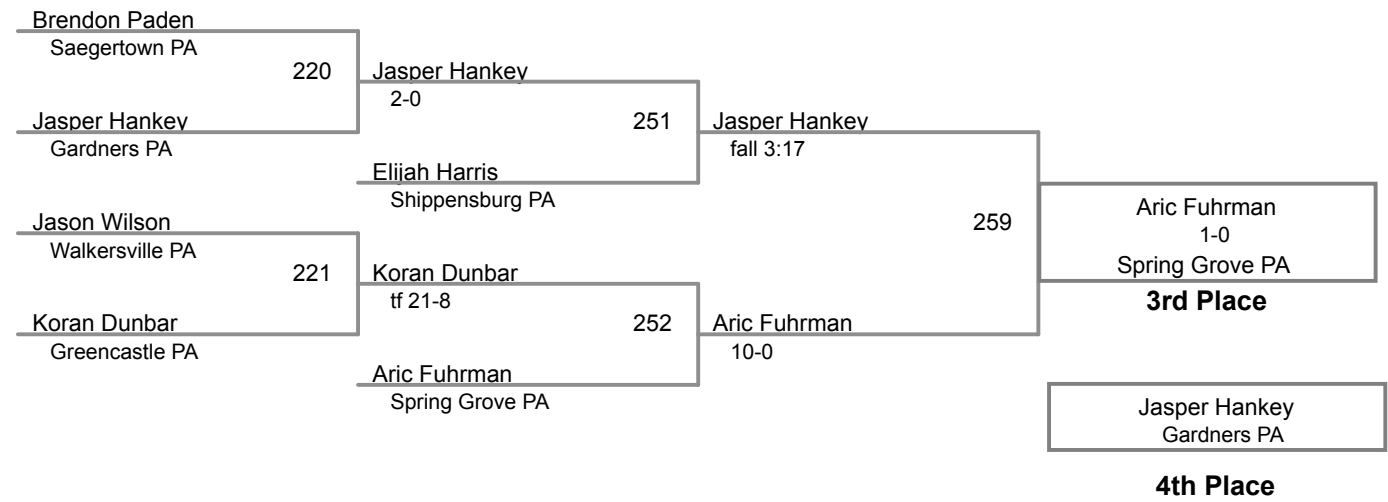

MAWA District Qualifier Waynesboro
Open (on Mat 2)

167 Lbs