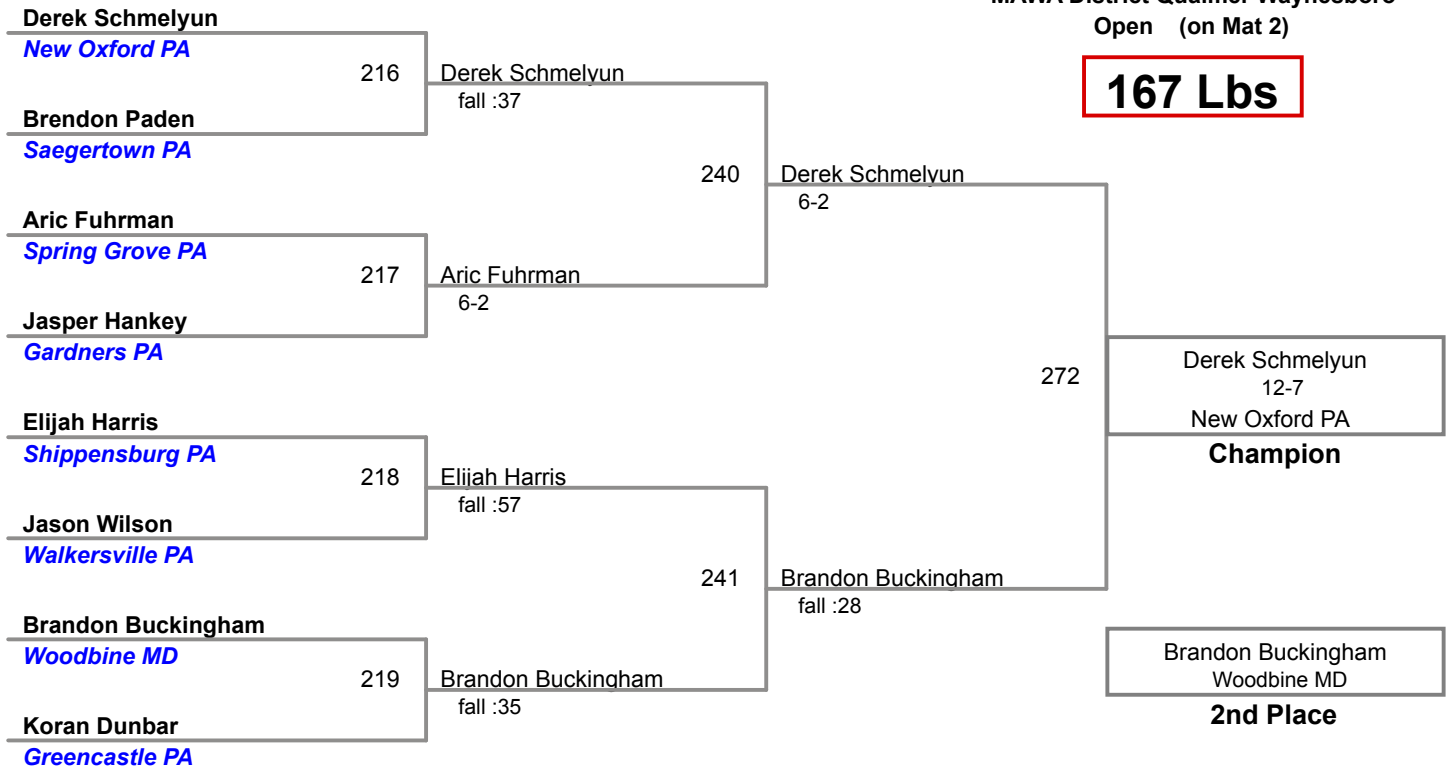

MAWA District Qualifier Waynesboro
Open (on Mat 2)

167 Lbs