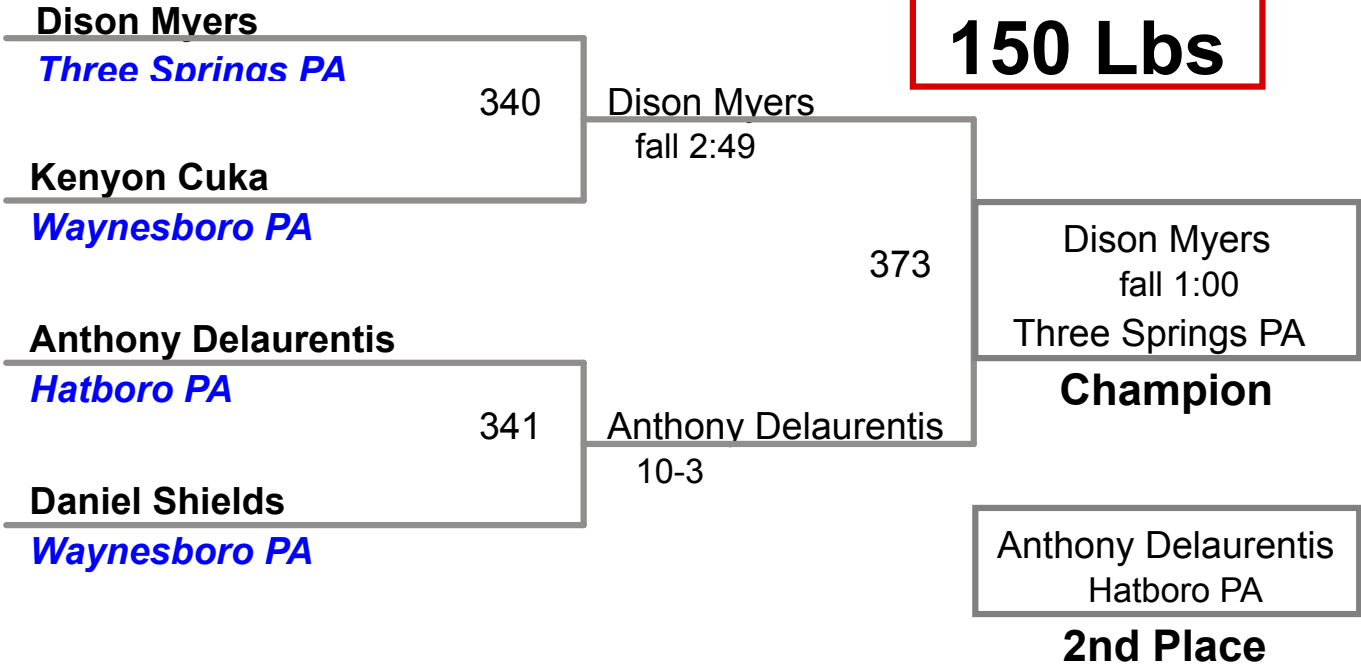

Wrestler	Team	W	L	BP	F	TF	Pen
Bartholomew, Tyler	Point of Rocks MD	2	1	4	2		0
Harwood, Bobby	Boonsboro MD	1	2	0			0

<b>1</b>	Tyler Bartholomew <i>Point of Rocks MD</i>	<b>4</b>	
<b>2</b>	Bobby Harwood <i>Boonsboro MD</i>	<b>5</b>	
<b>3</b>		<b>6</b>	

Manual Placement

MAWA District Qualifier Waynesboro  
Open (on Mat 6)

**142 Lbs**

MAWA District Qualifier Waynesboro  
Open (on Mat 3)

**150 Lbs**

MAWA District Qualifier Waynesboro  
Open (on Mat 1)

**158 Lbs**