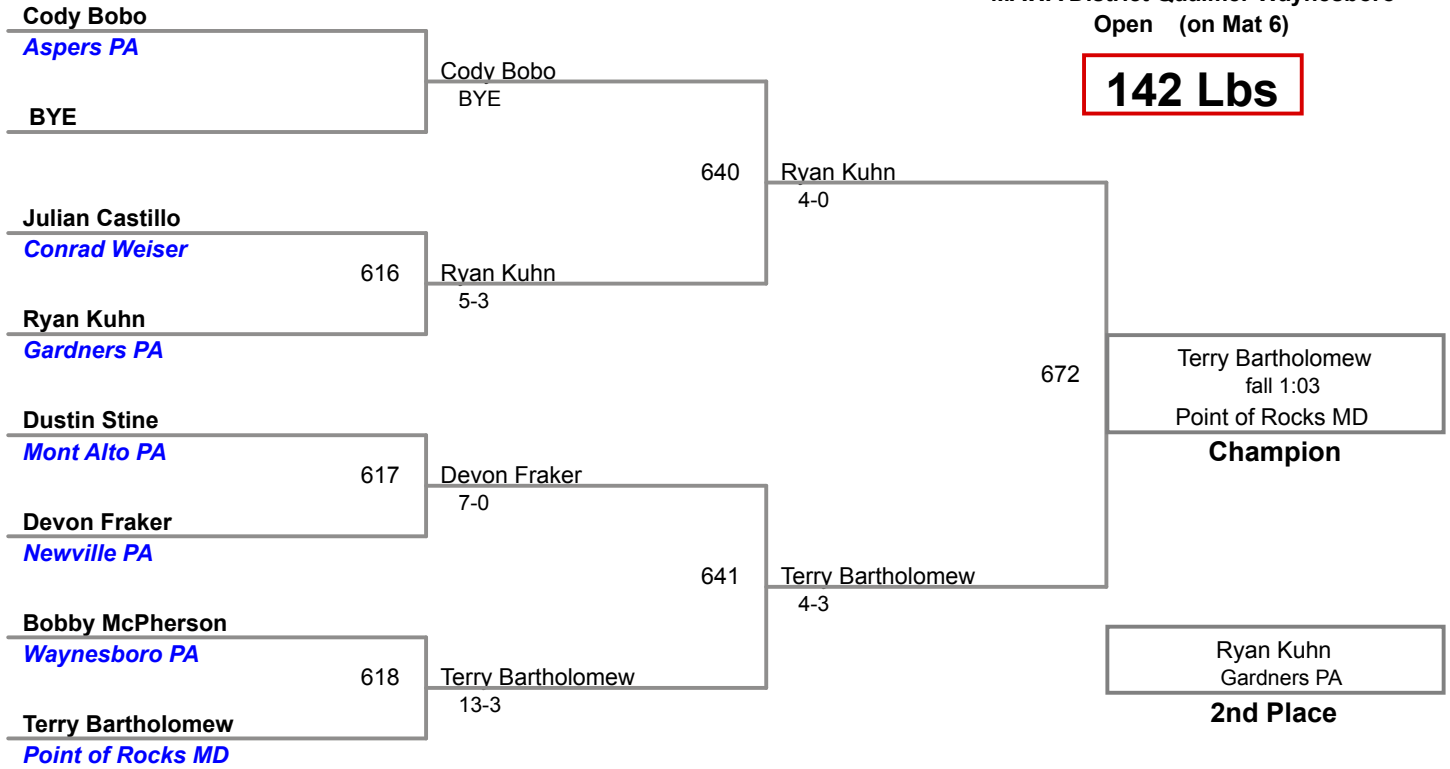

Best of 3 (optional)

MAWA District Qualifier Waynesboro
Open (on Mat 4)

135 Lbs

round 1

Tyler Bartholomew
Point of Rocks MD 407

Bobby Harwood
Boonsboro MD

Tyler Bartholomew _____
fall 3:45

---

round 4

---

round 2

---

round 5

Tyler Bartholomew
Point of Rocks MD 470

Bobby Harwood
Boonsboro MD

No-Contest _____
nc

---

round 3

Tyler Bartholomew
Point of Rocks MD 440

Bobby Harwood
Boonsboro MD

Tyler Bartholomew _____
fall 2:46

Table of Results

*Using HEAD-to-HEAD to break ties
between 1st and 2nd if necessary*

Wrestler	Team	W	L	BP	F	TF	Pen
Bartholomew, Tyler	Point of Rocks MD	2	1	4	2		0
Harwood, Bobby	Boonsboro MD	1	2	0			0

1	Tyler Bartholomew <i>Point of Rocks MD</i>	4	
2	Bobby Harwood <i>Boonsboro MD</i>	5	
3		6	

Manual Placement
☒

MAWA District Qualifier Waynesboro
Open (on Mat 6)

142 Lbs