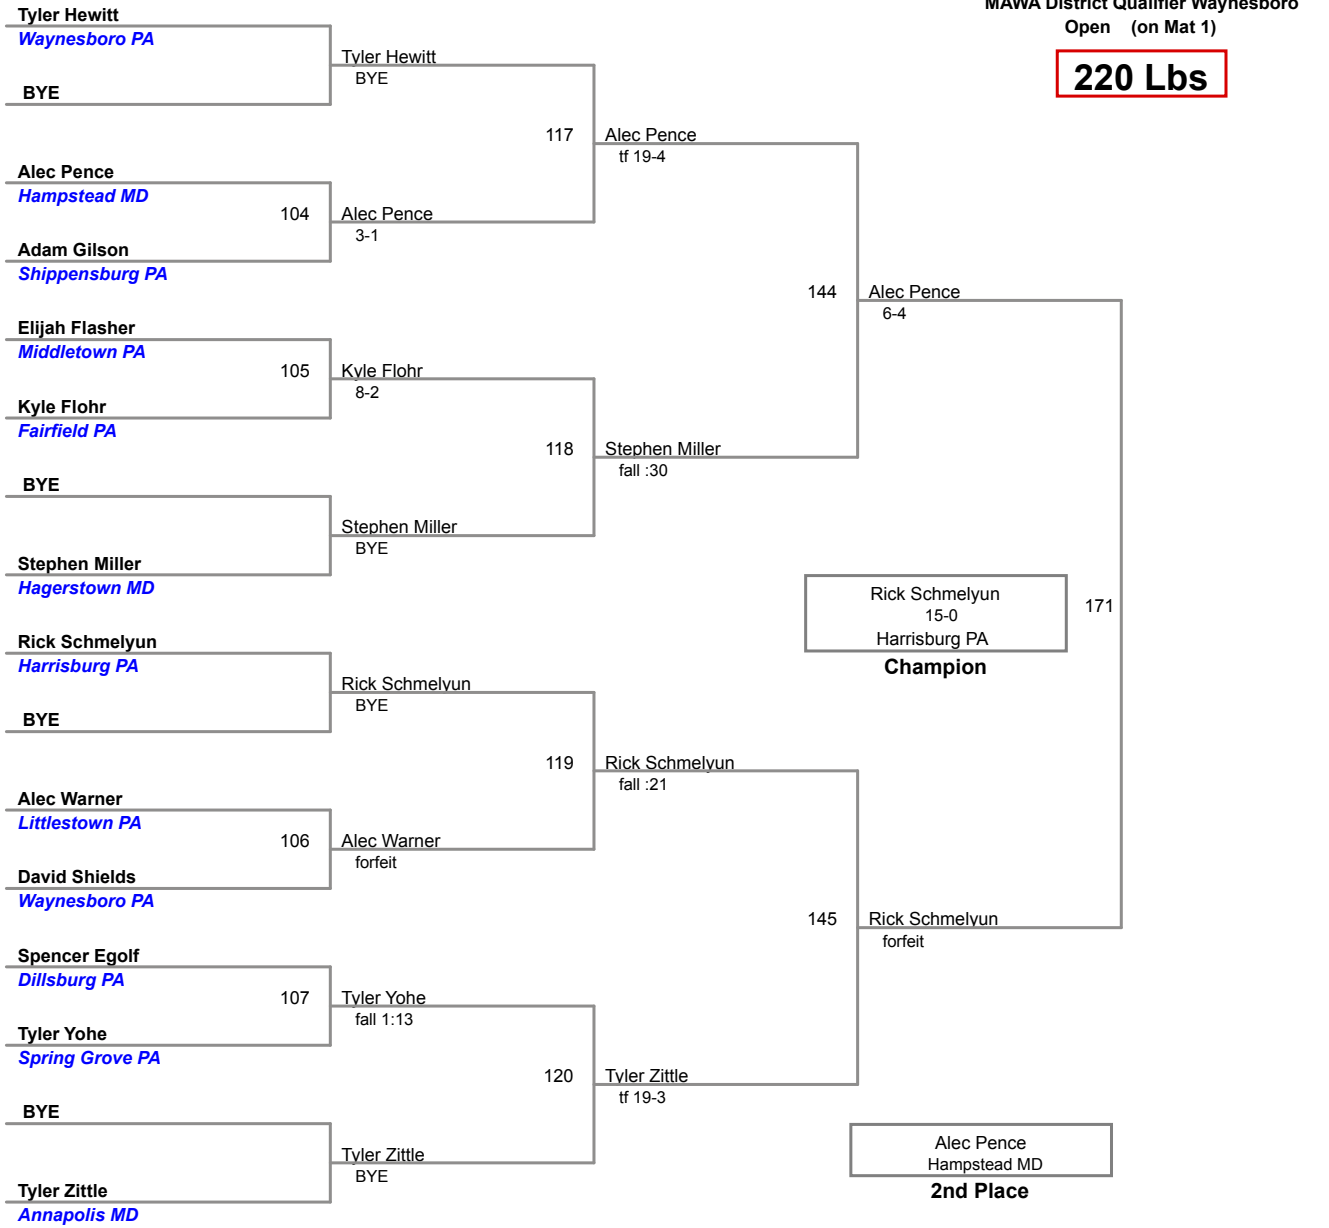

MAWA District Qualifier Waynesboro
Open (on Mat 1)

220 Lbs