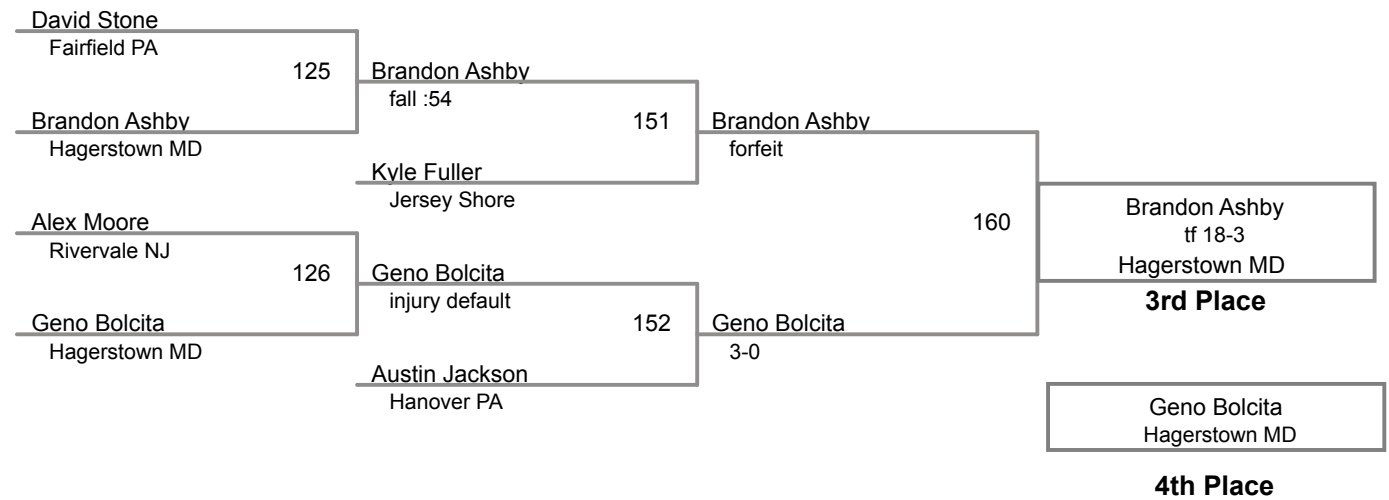

**Bobby Harwood**  
*Boonsboro MD*

Tyler Bartholomew \_\_\_\_\_  
fall 2:46

---

---

---

---

**Table of Results**

*Using HEAD-to-HEAD to break ties  
between 1st and 2nd if necessary*

Wrestler	Team	W	L	BP	F	TF	Pen
Bartholomew, Tyler	Point of Rocks MD	2	1	4	2		0
Harwood, Bobby	Boonsboro MD	1	2	0			0

<b>1</b>	Tyler Bartholomew <i>Point of Rocks MD</i>	<b>4</b>	
<b>2</b>	Bobby Harwood <i>Boonsboro MD</i>	<b>5</b>	
<b>3</b>		<b>6</b>	

Manual Placement

MAWA District Qualifier Waynesboro  
Open (on Mat 6)

**142 Lbs**

MAWA District Qualifier Waynesboro  
Open (on Mat 3)

**150 Lbs**

MAWA District Qualifier Waynesboro  
Open (on Mat 1)

**158 Lbs**

MAWA District Qualifier Waynesboro  
Open (on Mat 2)

**167 Lbs**

MAWA District Qualifier Waynesboro  
Open (on Mat 3)

**177 Lbs**

MAWA District Qualifier Waynesboro  
Open (on Mat 4)

**190 Lbs**

MAWA District Qualifier Waynesboro  
Open (on Mat 1)