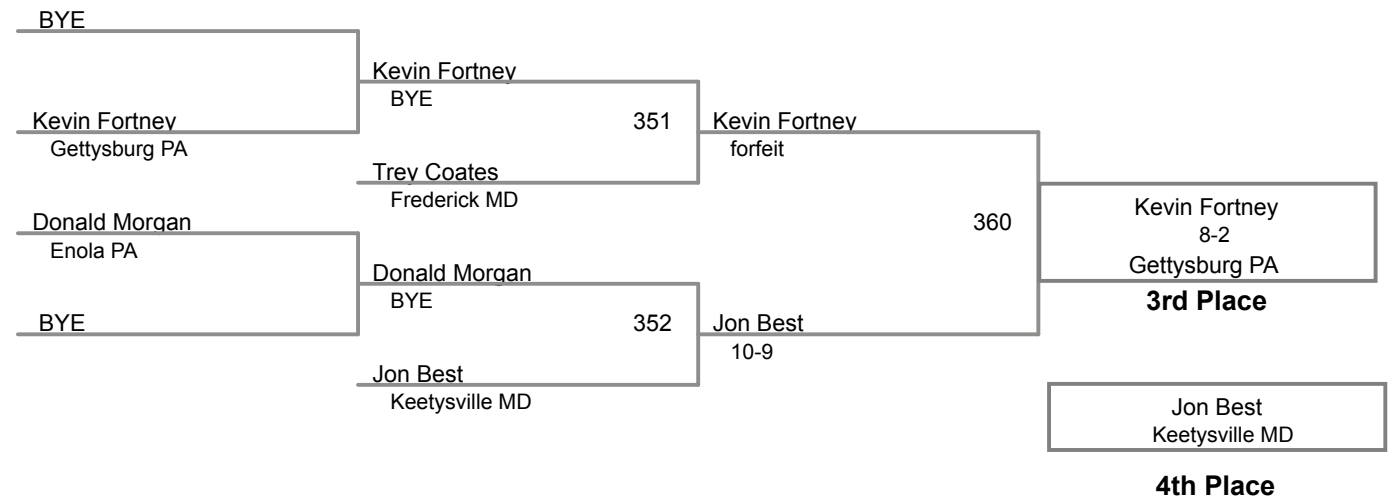

MAWA District Qualifier Waynesboro
Open (on Mat 3)

177 Lbs