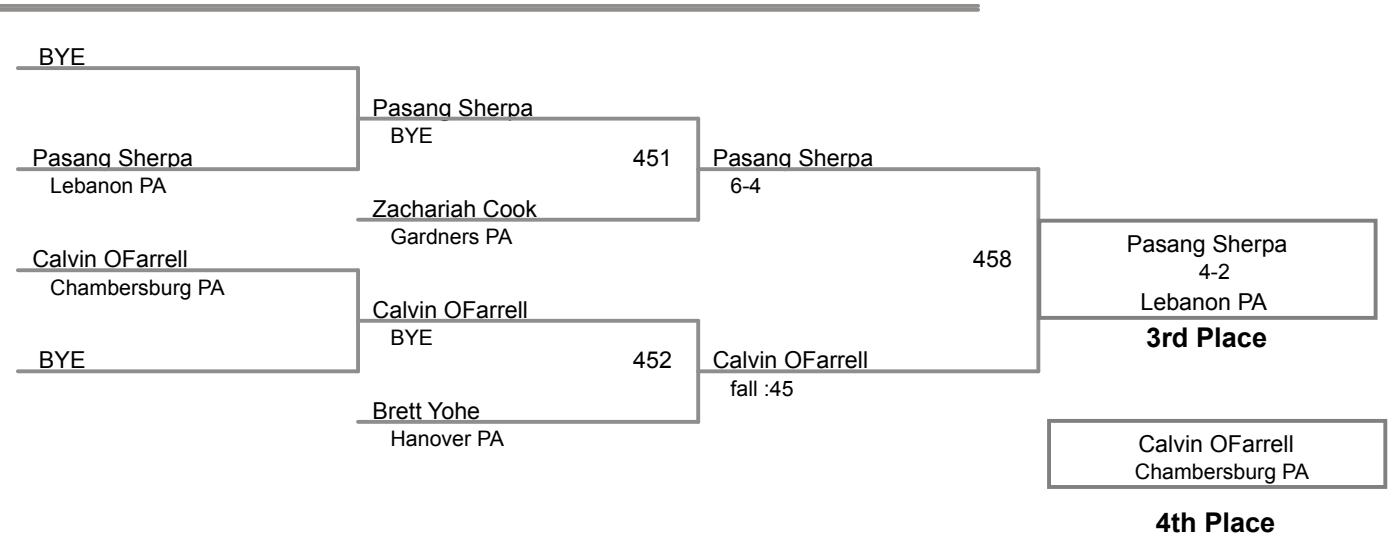

MAWA District Qualifier Waynesboro  
Open (on Mat 2)

**167 Lbs**

MAWA District Qualifier Waynesboro  
Open (on Mat 3)

**177 Lbs**

MAWA District Qualifier Waynesboro  
Open (on Mat 4)

**190 Lbs**

MAWA District Qualifier Waynesboro  
Open (on Mat 1)