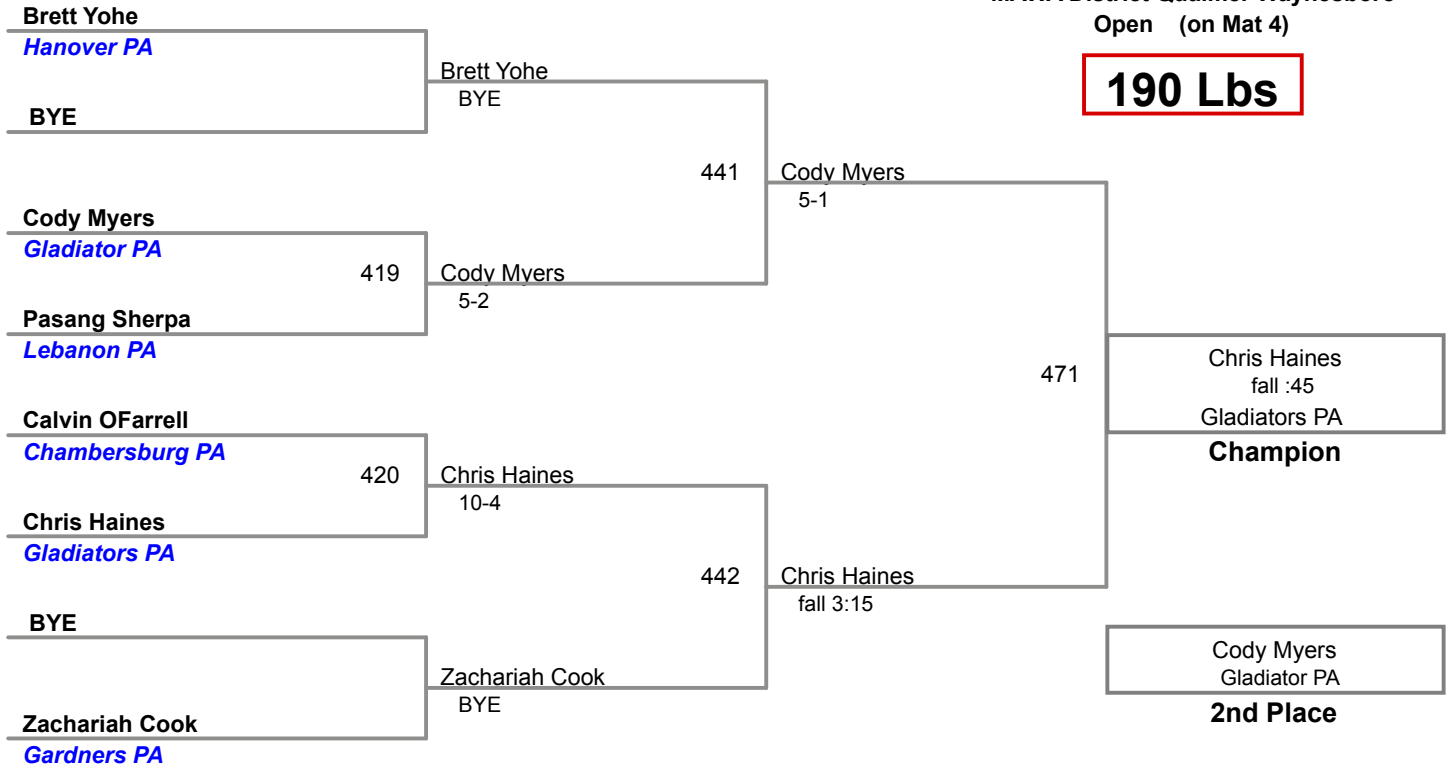

MAWA District Qualifier Waynesboro  
Open (on Mat 2)

**167 Lbs**

MAWA District Qualifier Waynesboro  
Open (on Mat 3)

**177 Lbs**

MAWA District Qualifier Waynesboro  
Open (on Mat 4)

**190 Lbs**

MAWA District Qualifier Waynesboro  
Open (on Mat 1)