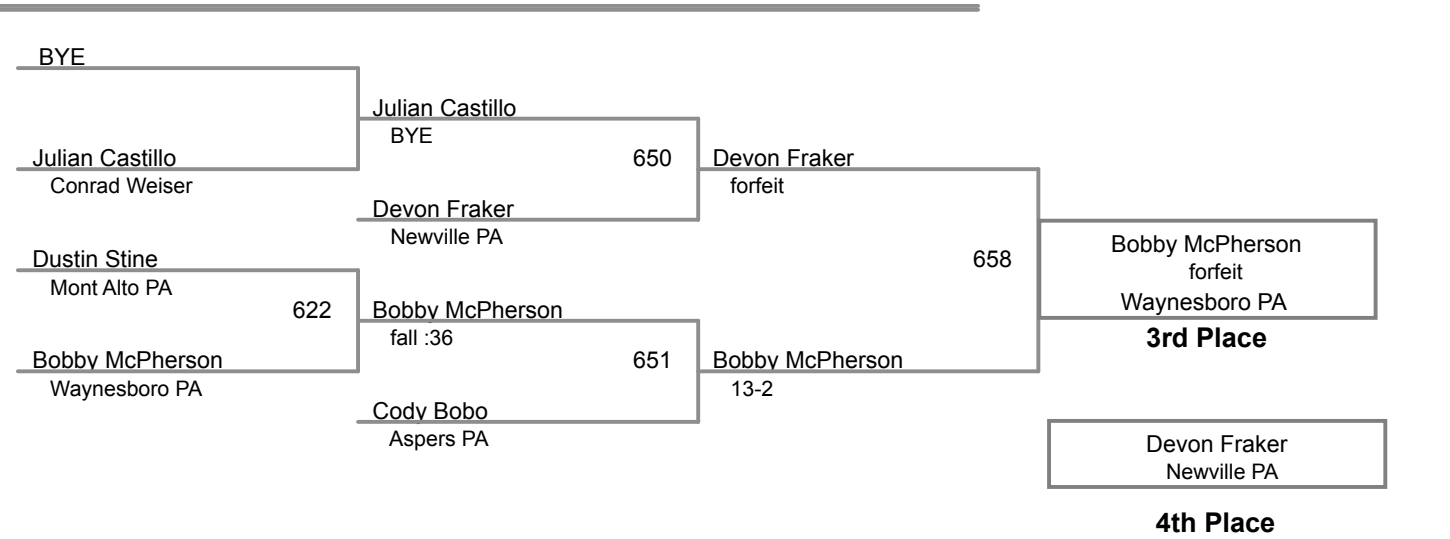

Best of 3 (optional)

MAWA District Qualifier Waynesboro
Open (on Mat 4)

135 Lbs

round 1

Tyler Bartholomew
Point of Rocks MD 407

Bobby Harwood
Boonsboro MD

Tyler Bartholomew _____
fall 3:45

---

round 4

---

round 2

---

round 5

Tyler Bartholomew
Point of Rocks MD 470

Bobby Harwood
Boonsboro MD

No-Contest _____
nc

---

round 3

Tyler Bartholomew
Point of Rocks MD 440

Bobby Harwood
Boonsboro MD

Tyler Bartholomew _____
fall 2:46

Table of Results

*Using HEAD-to-HEAD to break ties
between 1st and 2nd if necessary*

Wrestler	Team	W	L	BP	F	TF	Pen
Bartholomew, Tyler	Point of Rocks MD	2	1	4	2		0
Harwood, Bobby	Boonsboro MD	1	2	0			0

1	Tyler Bartholomew <i>Point of Rocks MD</i>	4	
2	Bobby Harwood <i>Boonsboro MD</i>	5	
3		6	

Manual Placement
☒

MAWA District Qualifier Waynesboro
Open (on Mat 6)

142 Lbs