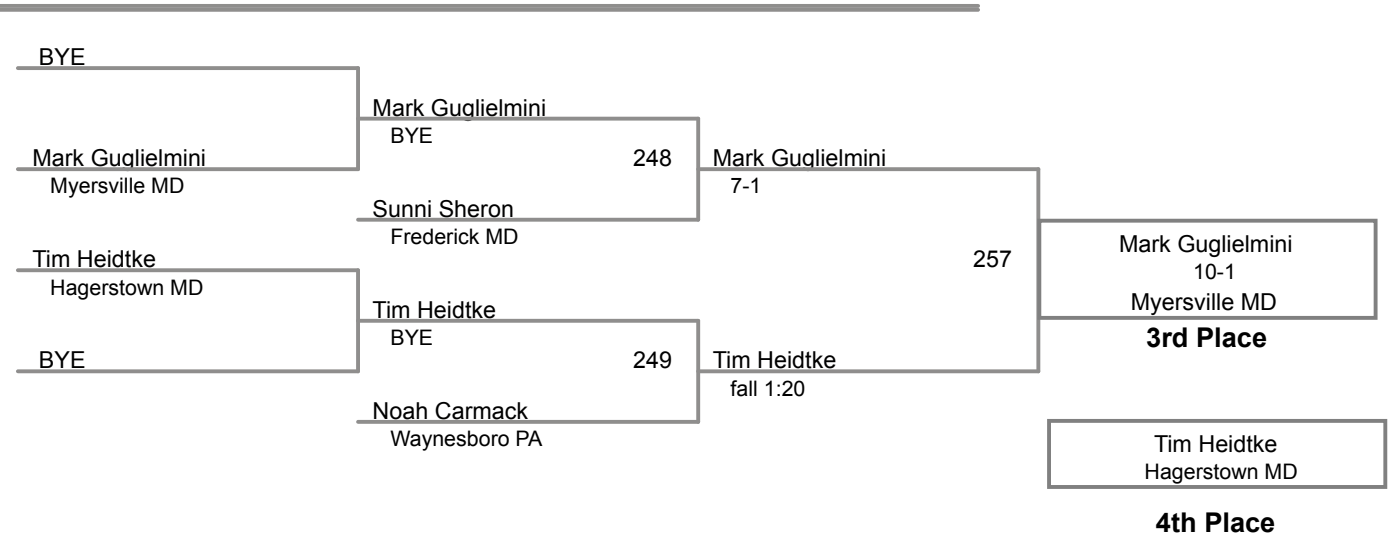

MAWA District Qualifier Waynesboro
Elite (on Mat 2)

140 Lbs