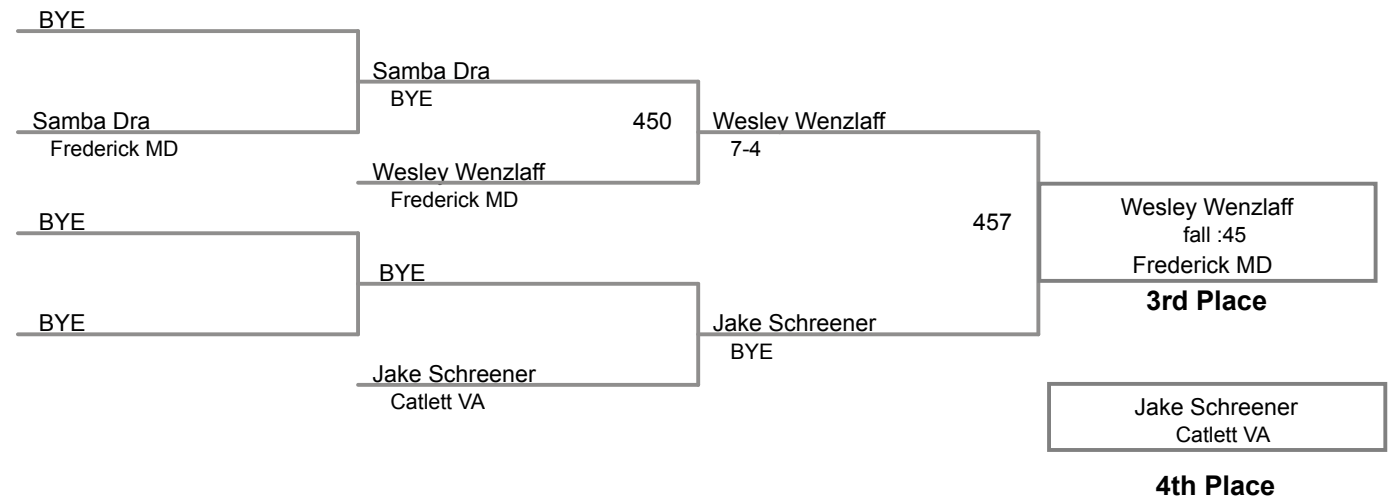

MAWA District Qualifier Waynesboro
Elite (on Mat 4)

171 Lbs