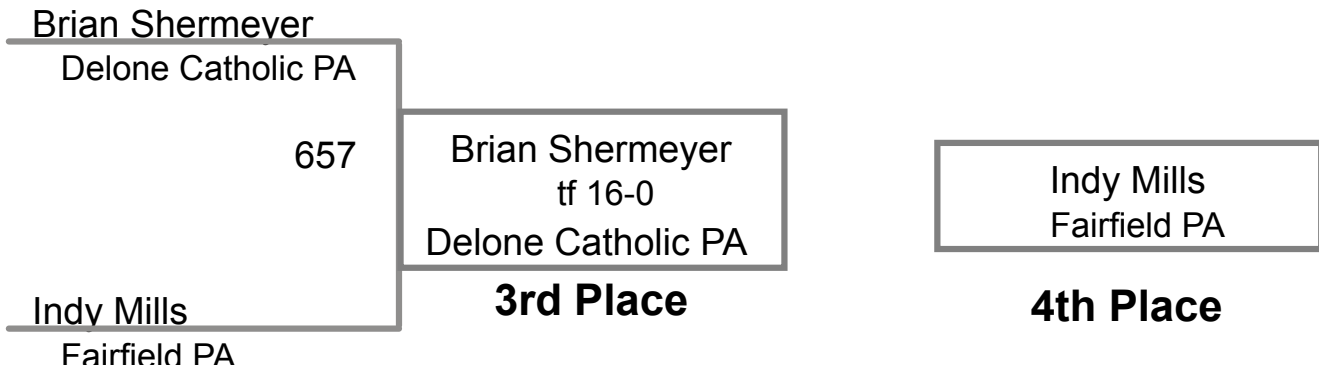

MAWA District Qualifier Waynesboro
Elite (on Mat 6)

160 Lbs