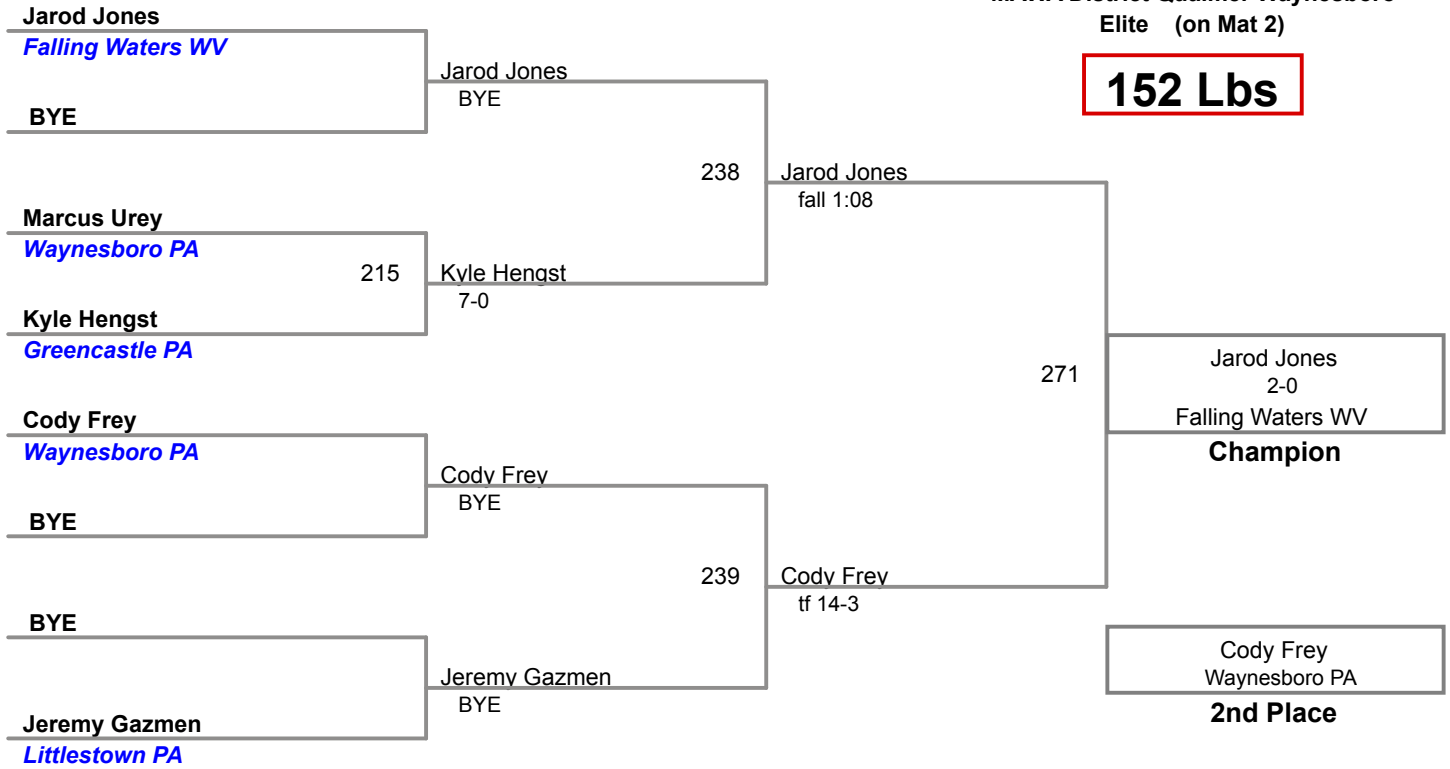

Manual Placement

MAWA District Qualifier Waynesboro
Elite (on Mat 2)

140 Lbs

MAWA District Qualifier Waynesboro
Elite (on Mat 5)

145 Lbs

MAWA District Qualifier Waynesboro
Elite (on Mat 2)

152 Lbs

MAWA District Qualifier Waynesboro
Elite (on Mat 6)