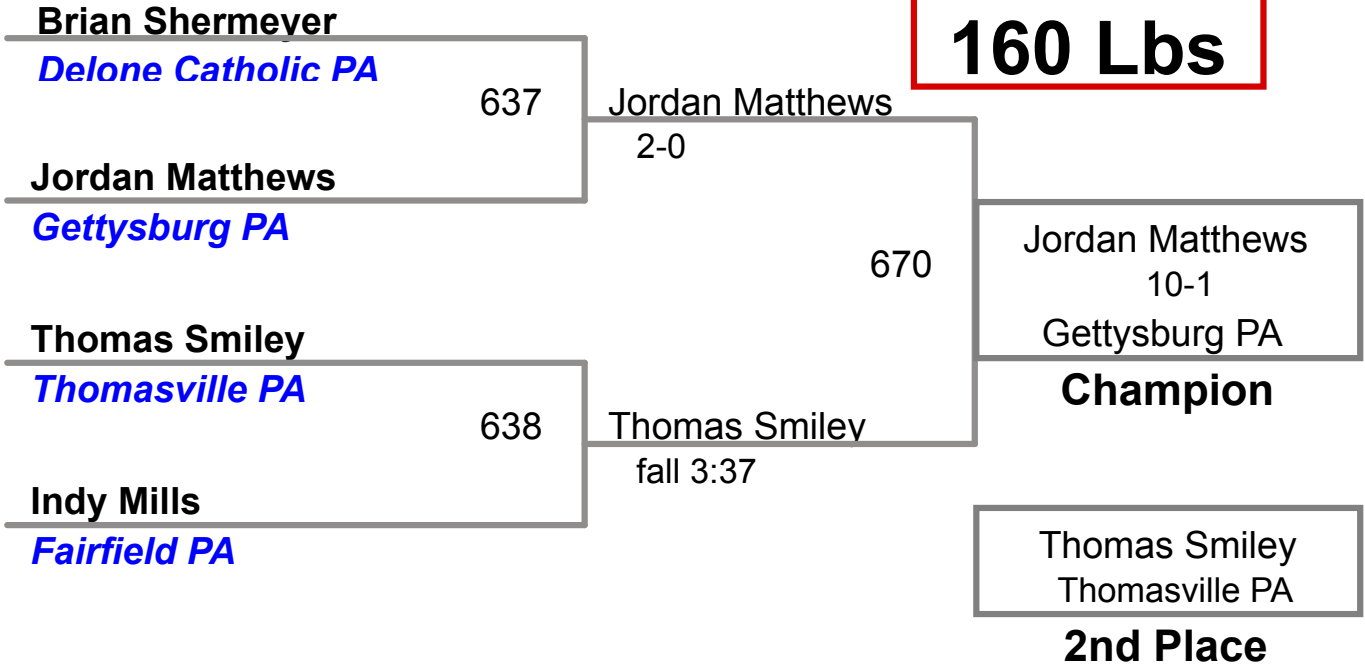

MAWA District Qualifier Waynesboro
Elite (on Mat 6)

160 Lbs