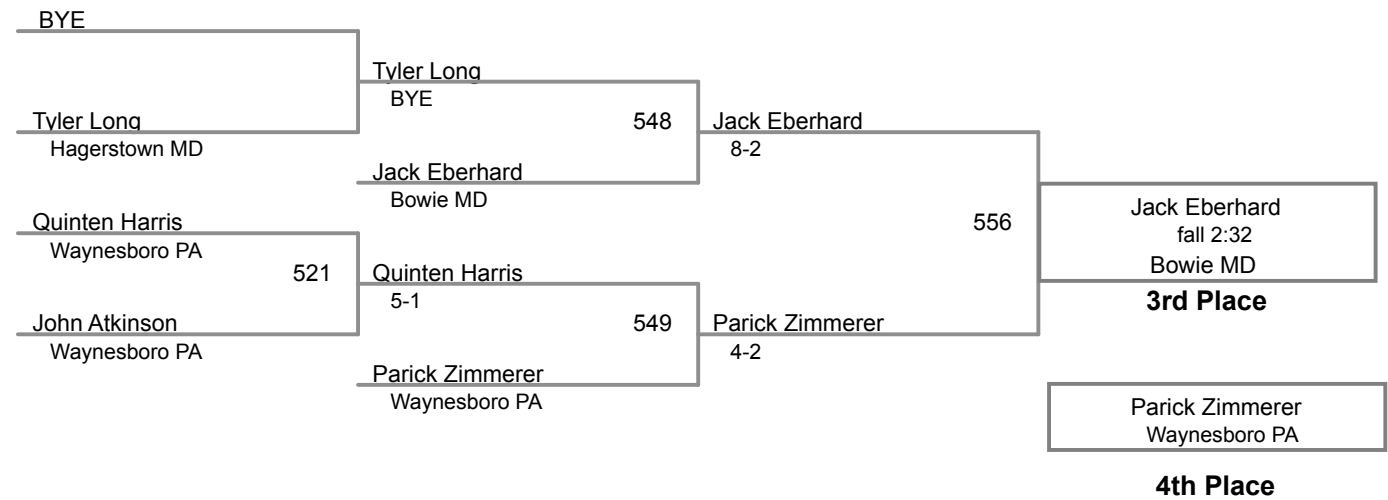

Manual Placement

MAWA District Qualifier Waynesboro
Elite (on Mat 2)

140 Lbs

MAWA District Qualifier Waynesboro
Elite (on Mat 5)

145 Lbs

MAWA District Qualifier Waynesboro
Elite (on Mat 2)

152 Lbs

MAWA District Qualifier Waynesboro
Elite (on Mat 6)