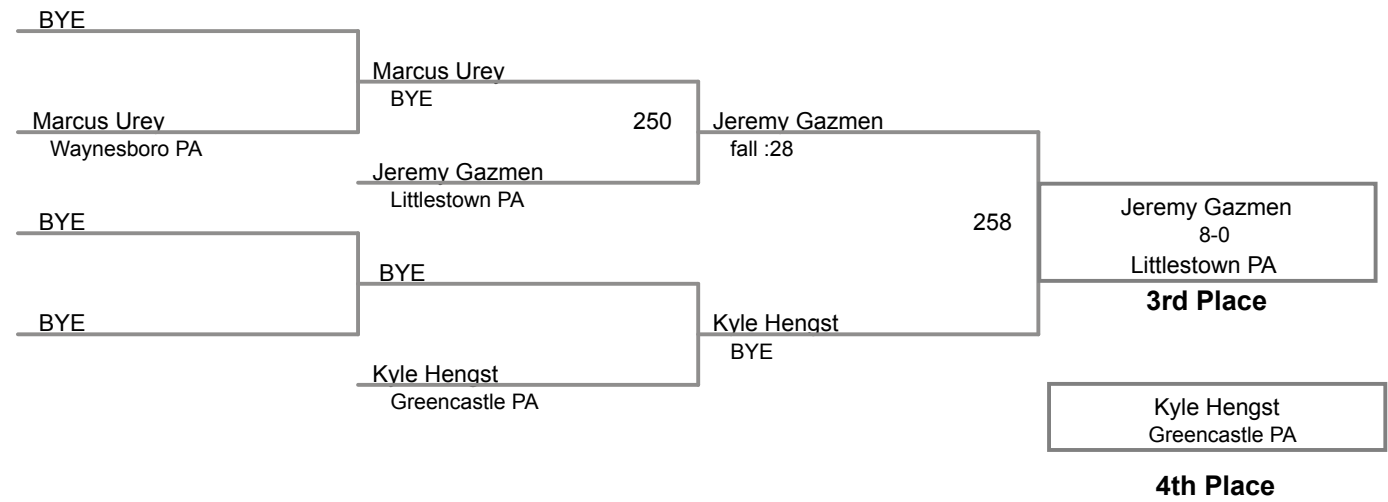

Manual Placement

MAWA District Qualifier Waynesboro
Elite (on Mat 2)

140 Lbs

MAWA District Qualifier Waynesboro
Elite (on Mat 5)

145 Lbs

MAWA District Qualifier Waynesboro
Elite (on Mat 2)

152 Lbs

MAWA District Qualifier Waynesboro
Elite (on Mat 6)