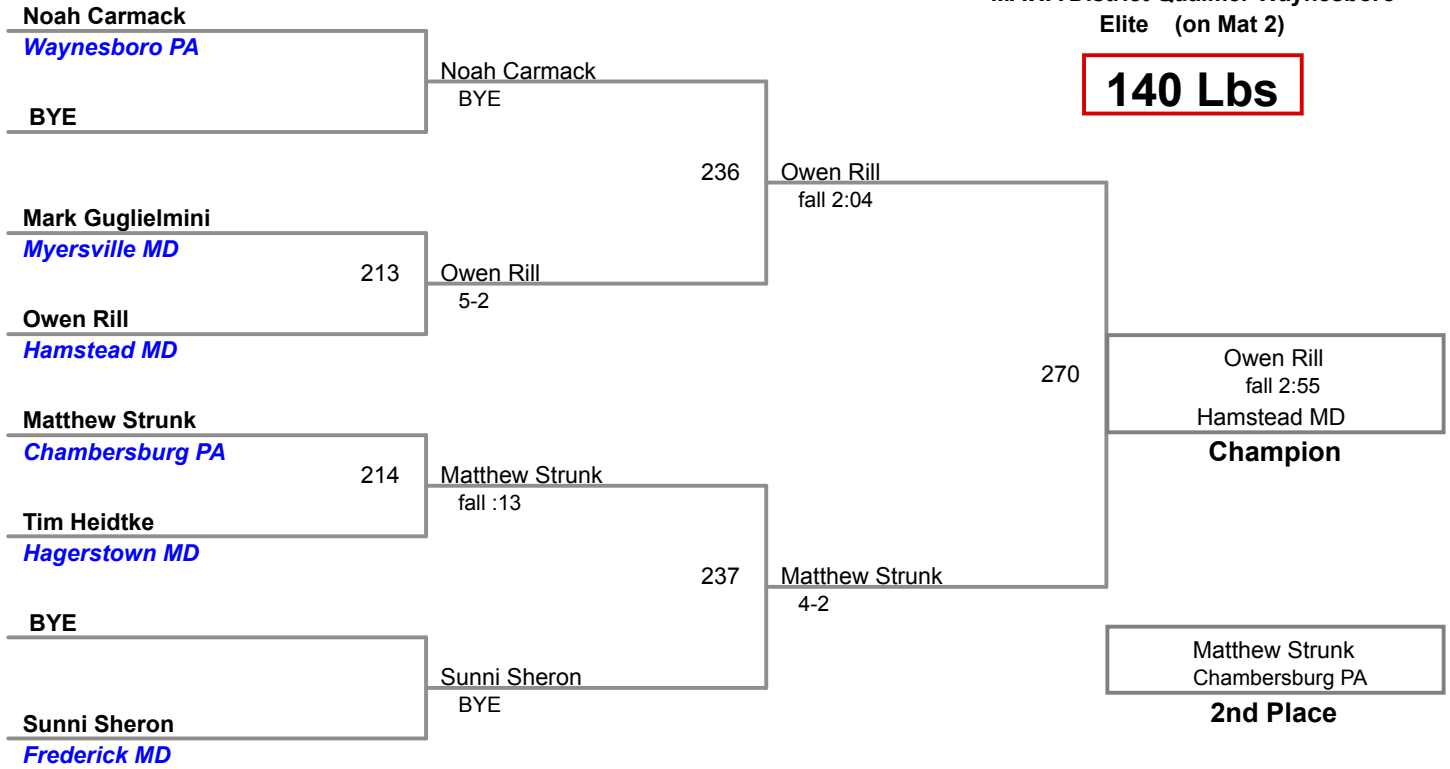

MAWA District Qualifier Waynesboro
Elite (on Mat 2)

140 Lbs