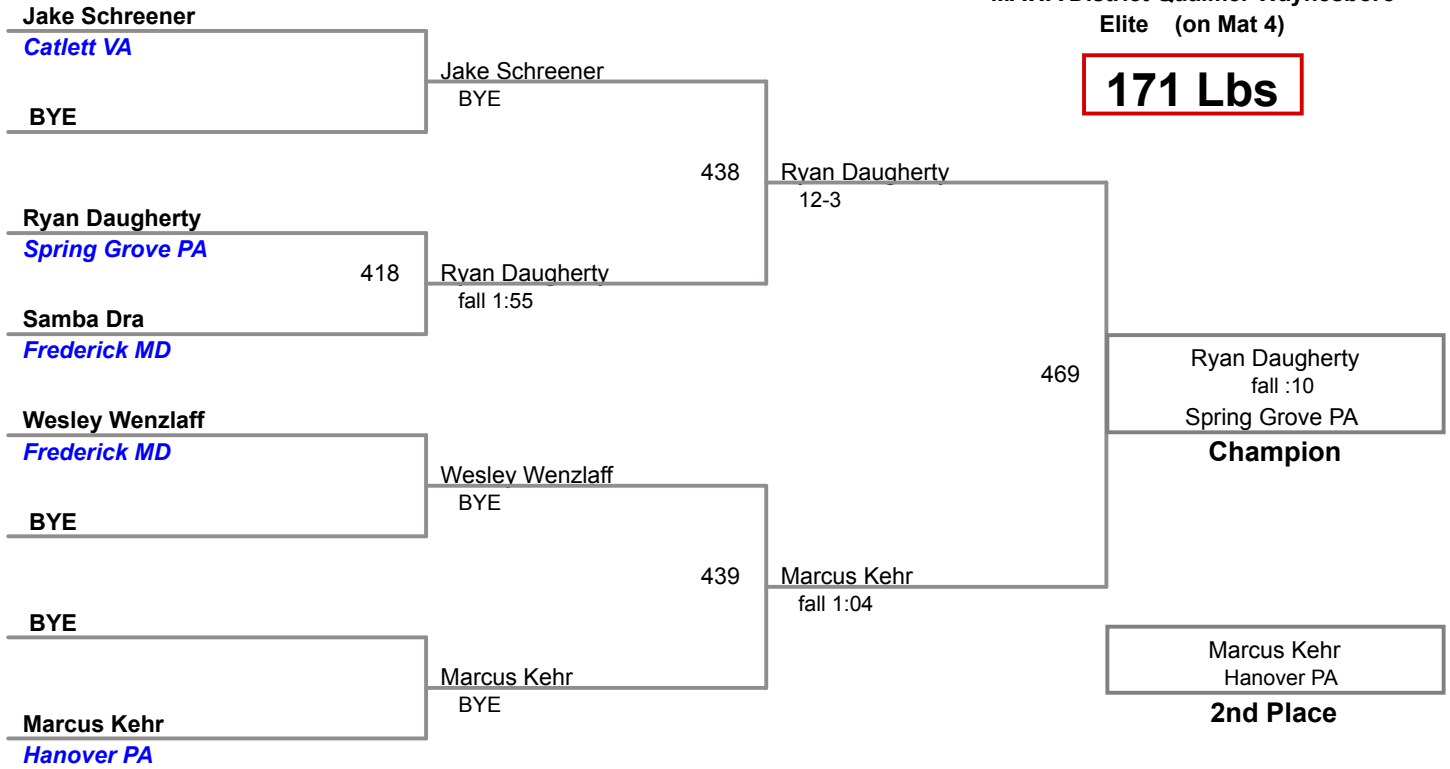

MAWA District Qualifier Waynesboro
Elite (on Mat 4)

171 Lbs