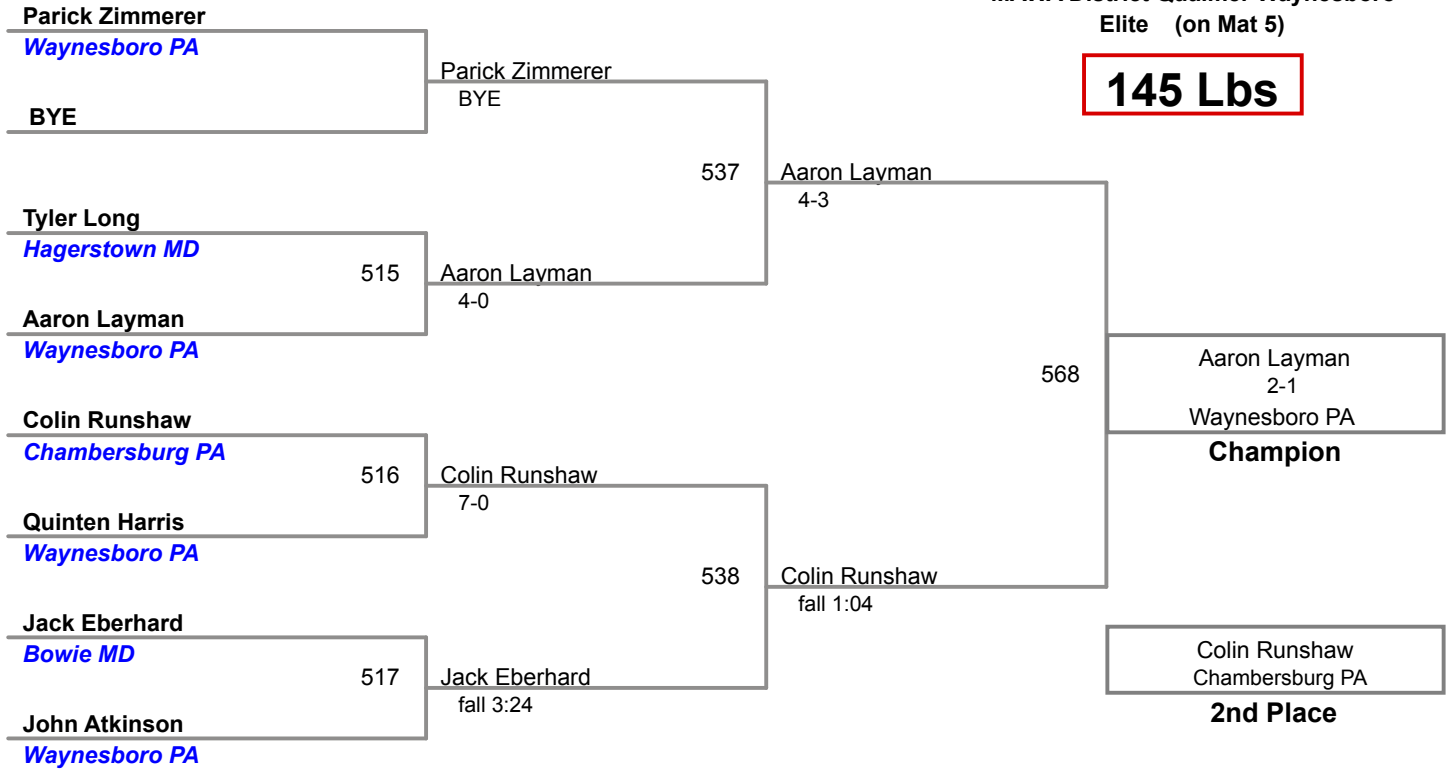

Manual Placement

MAWA District Qualifier Waynesboro
Elite (on Mat 2)

140 Lbs

MAWA District Qualifier Waynesboro
Elite (on Mat 5)

145 Lbs

MAWA District Qualifier Waynesboro
Elite (on Mat 2)

152 Lbs

MAWA District Qualifier Waynesboro
Elite (on Mat 6)