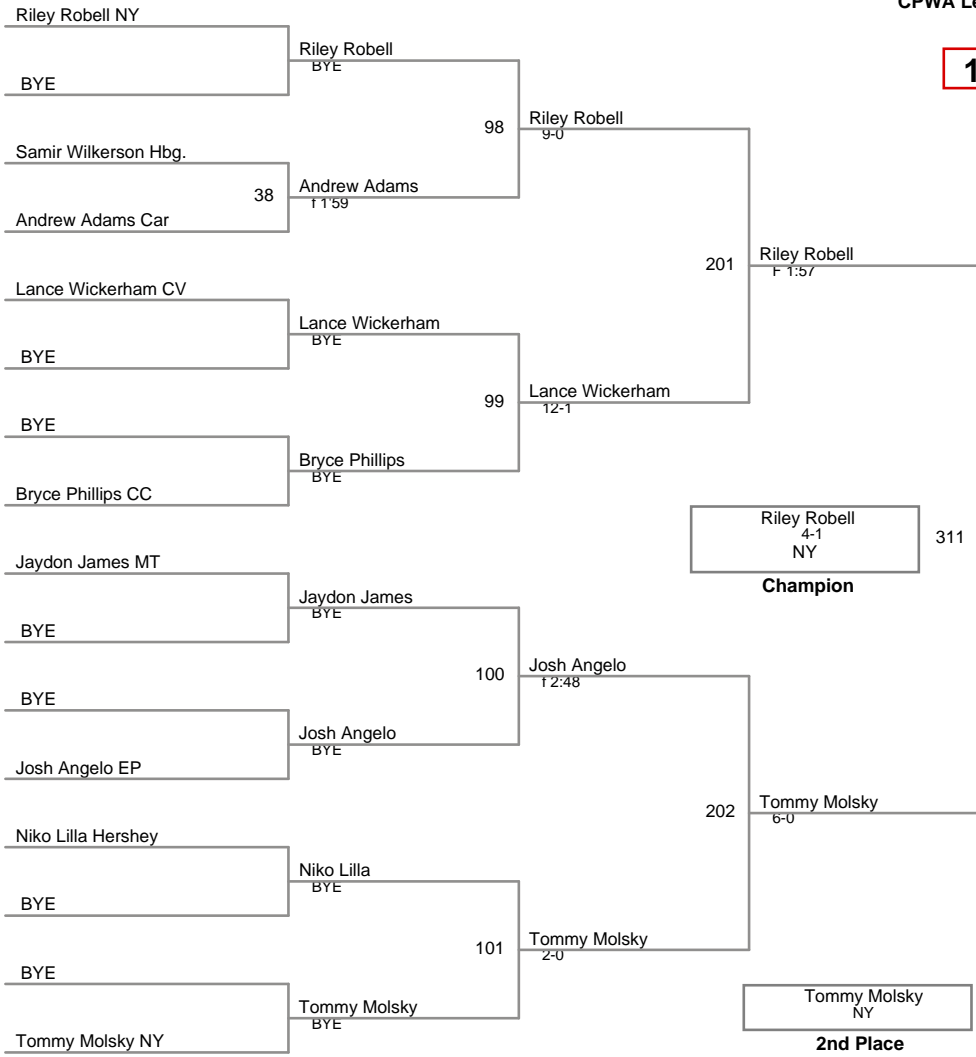

CPWA League Championshi  
Open

**90 Lbs**

CPWA League Championshi  
Open

**95 Lbs**

CPWA League Championship  
Open

**100 Lbs**

CPWA League Championshi  
Open

**110 Lbs**