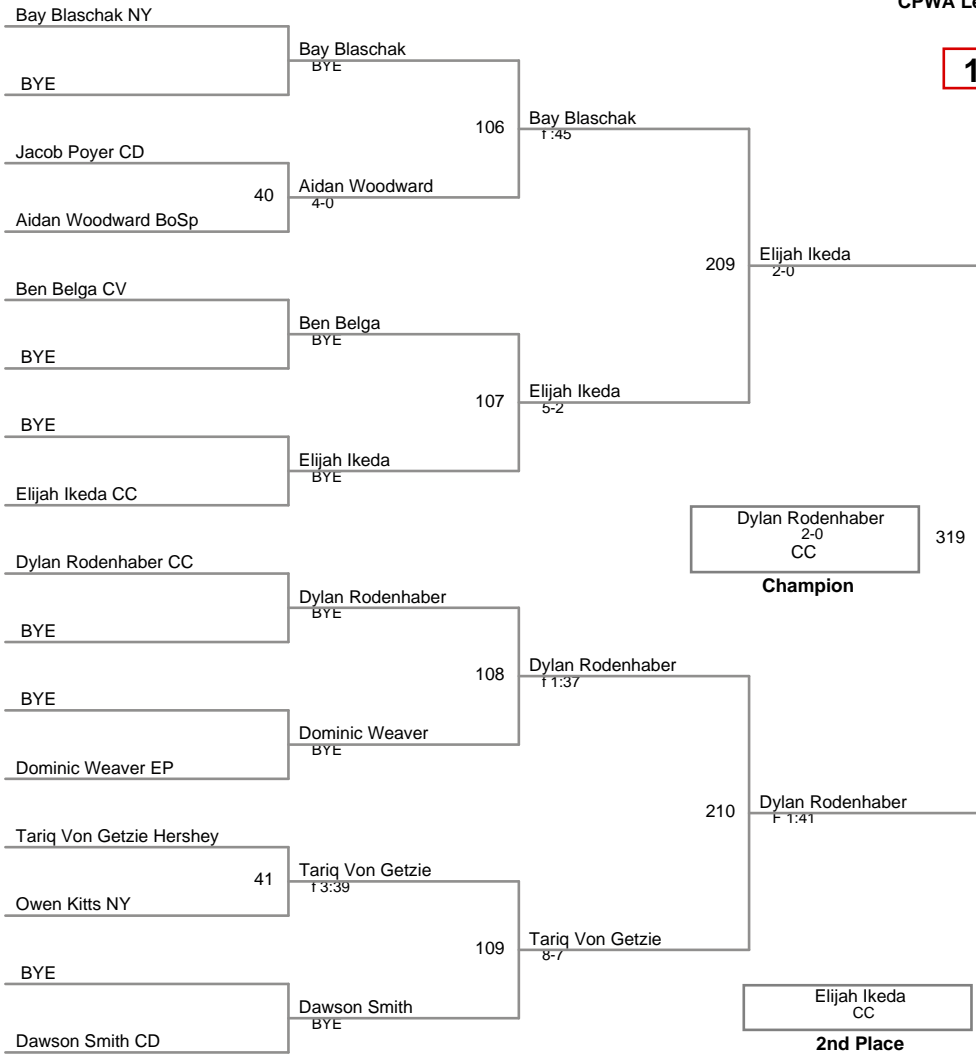

CPWA League Championshi
Open

120 Lbs