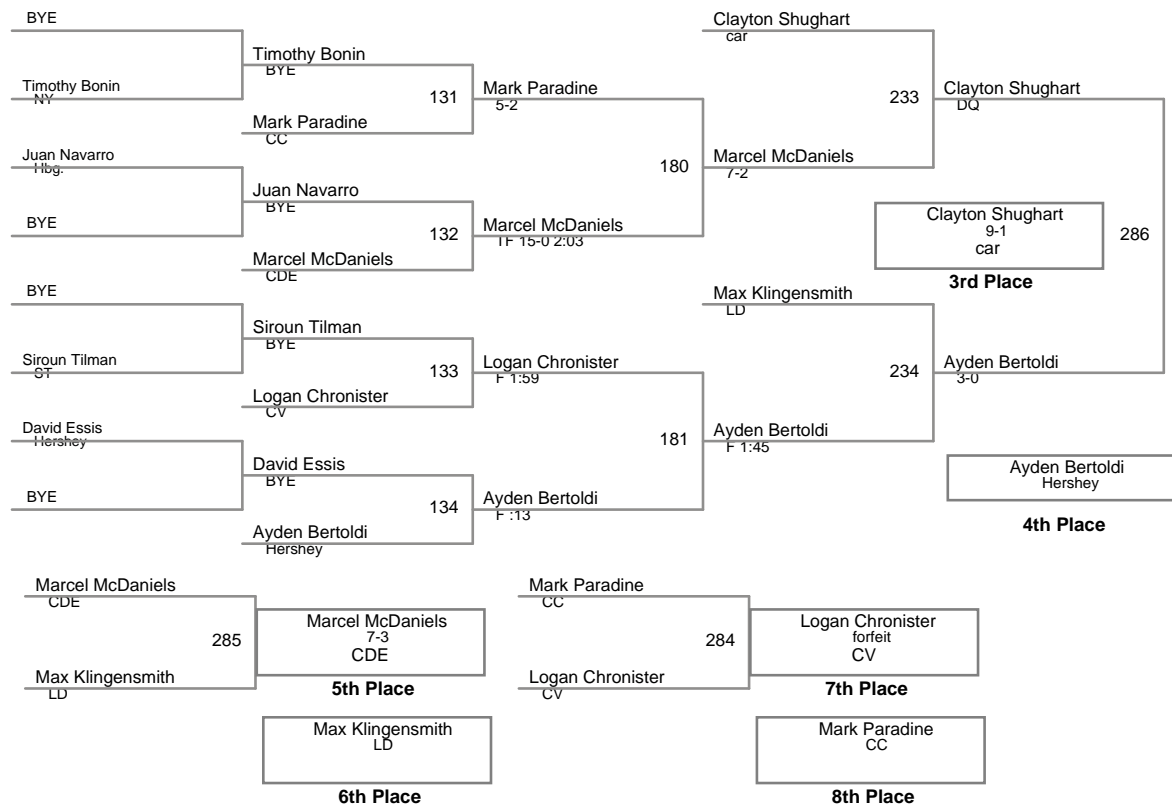

CPWA League Championshi
Open

74 Lbs