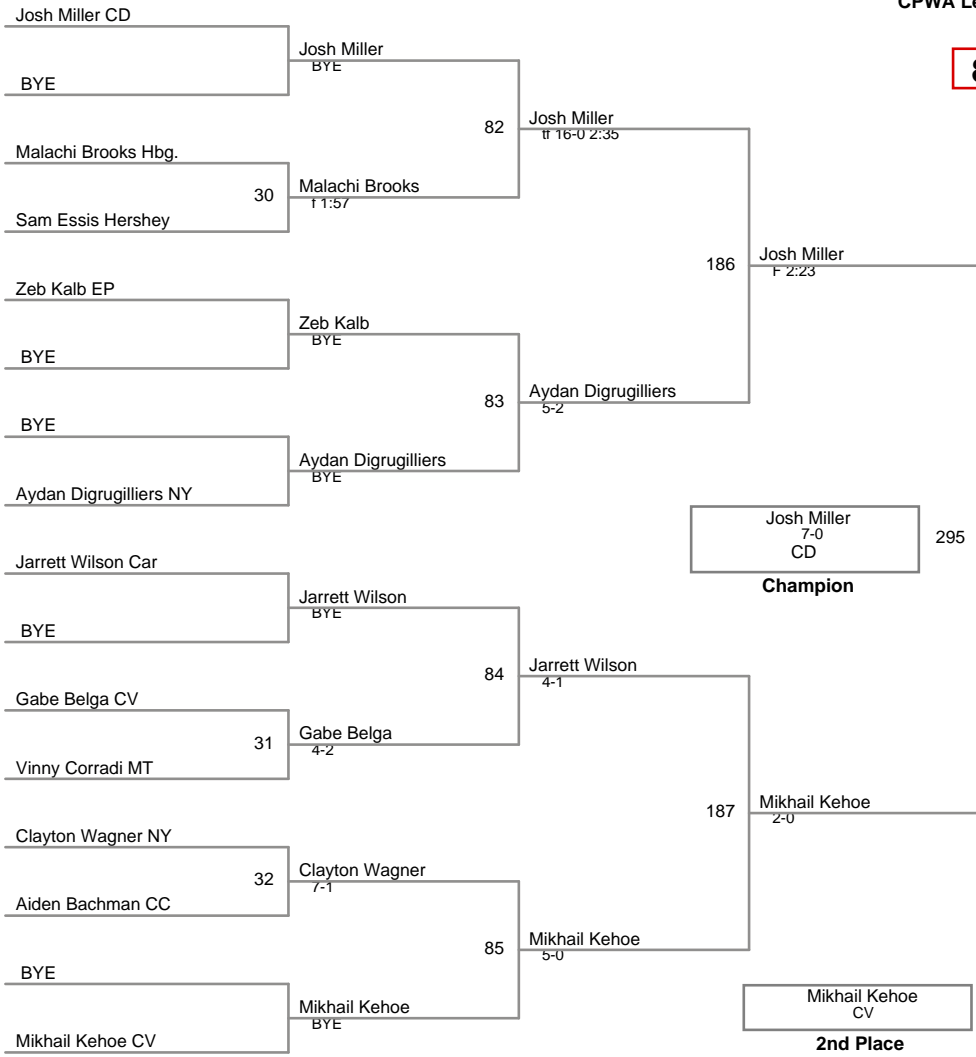

CPWA League Championshi  
Open

**74 Lbs**

CPWA League Championshi  
Open

**78 Lbs**

CPWA League Championshi  
Open

**82 Lbs**

CPWA League Championship  
Open

**86 Lbs**