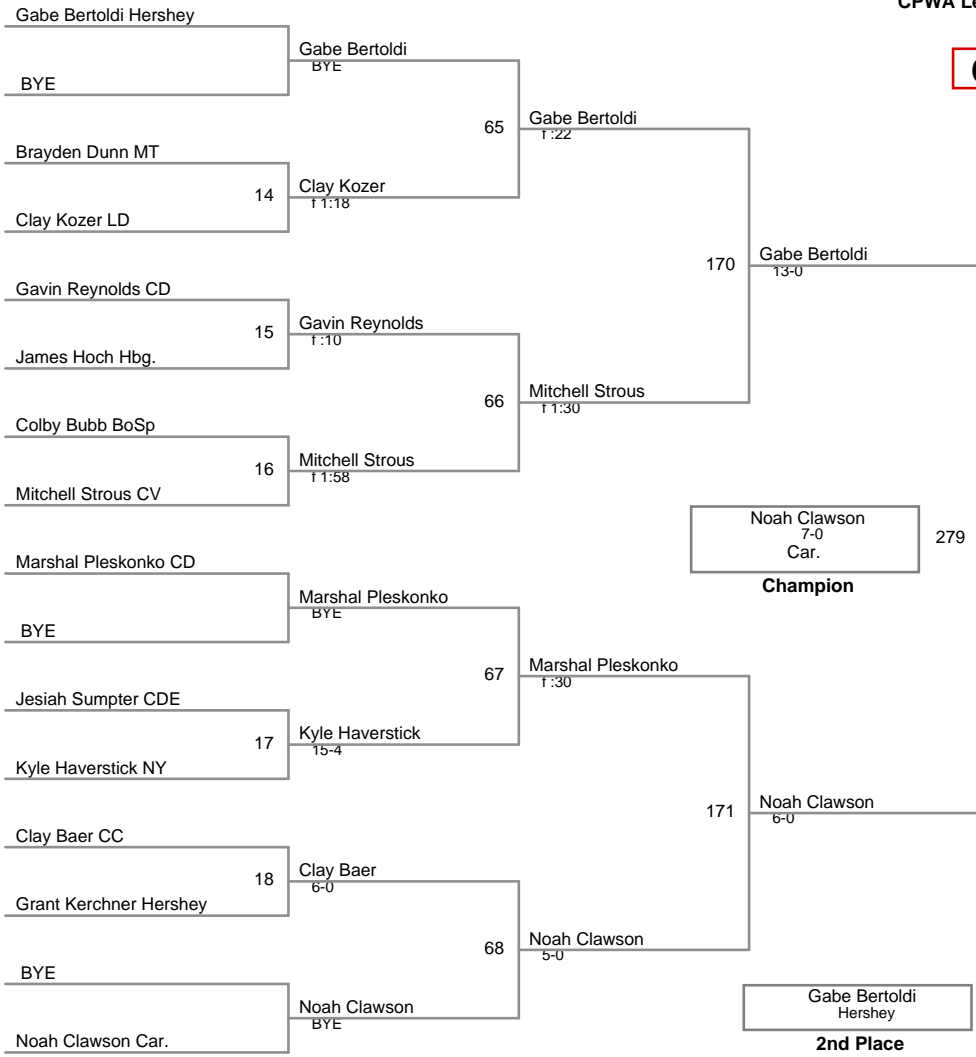

CPWA League Championshi  
Open

**59 Lbs**

CPWA League Championshi  
Open

**63 Lbs**

CPWA League Championship  
Open

**67 Lbs**

CPWA League Championshi  
Open

**71 Lbs**