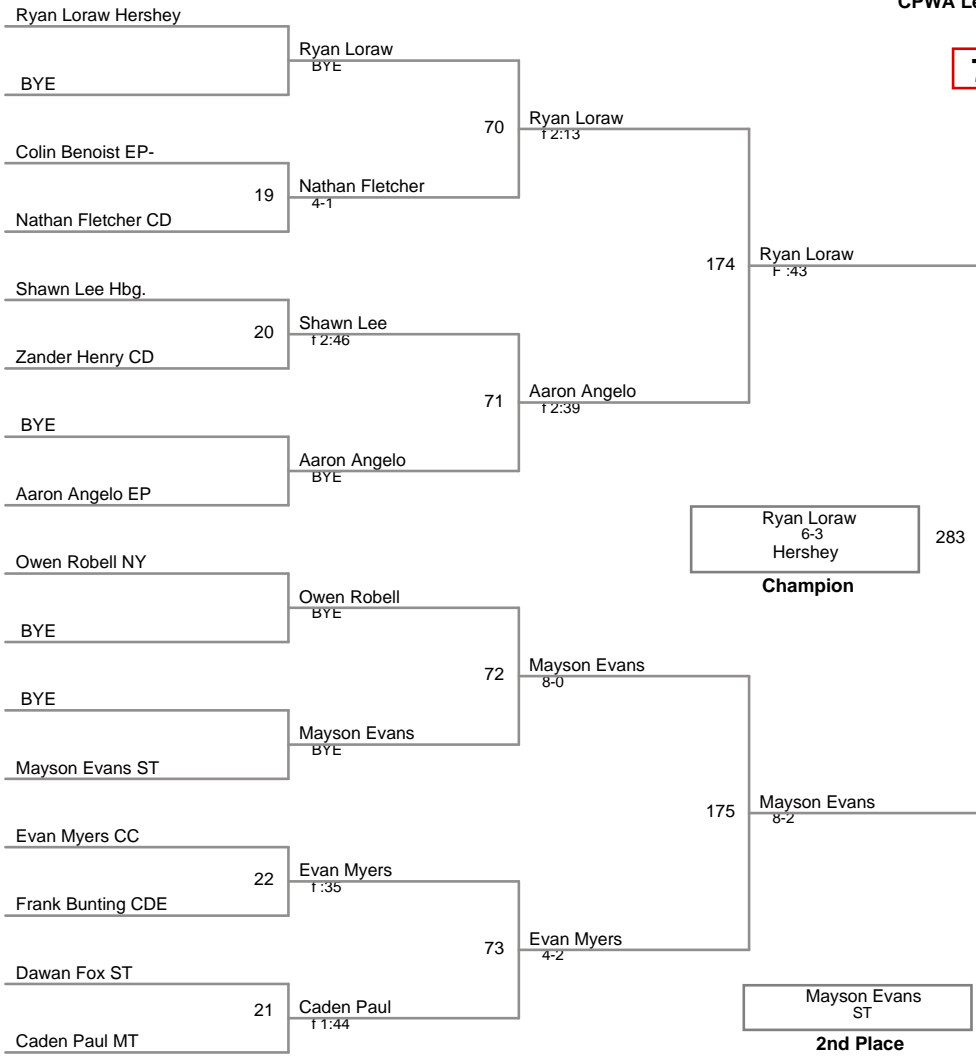

CPWA League Championshi  
Open

**59 Lbs**

CPWA League Championshi  
Open

**63 Lbs**

CPWA League Championship  
Open

**67 Lbs**

CPWA League Championshi  
Open

**71 Lbs**