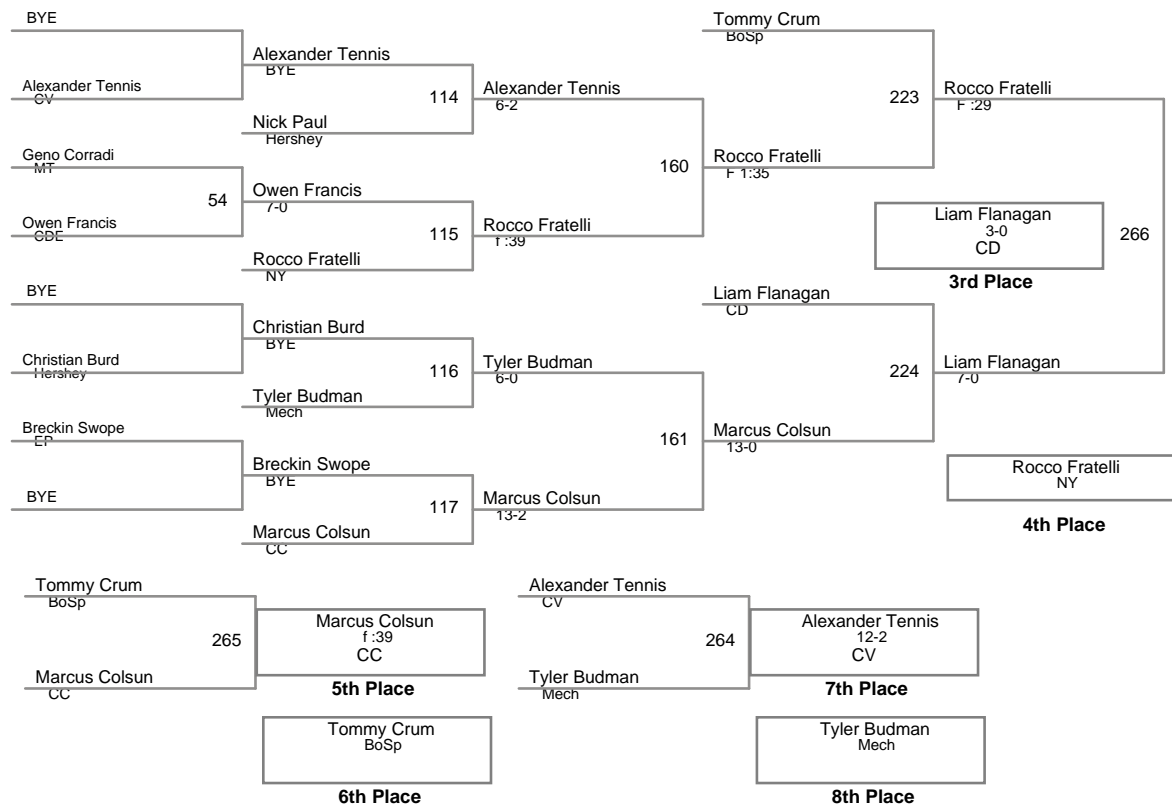

CPWA League Championshi  
Open

**45 Lbs**

CPWA League Championshi  
Open

**48 Lbs**

CPWA League Championshi  
Open

**52 Lbs**

CPWA League Championshi  
Open

**55 Lbs**