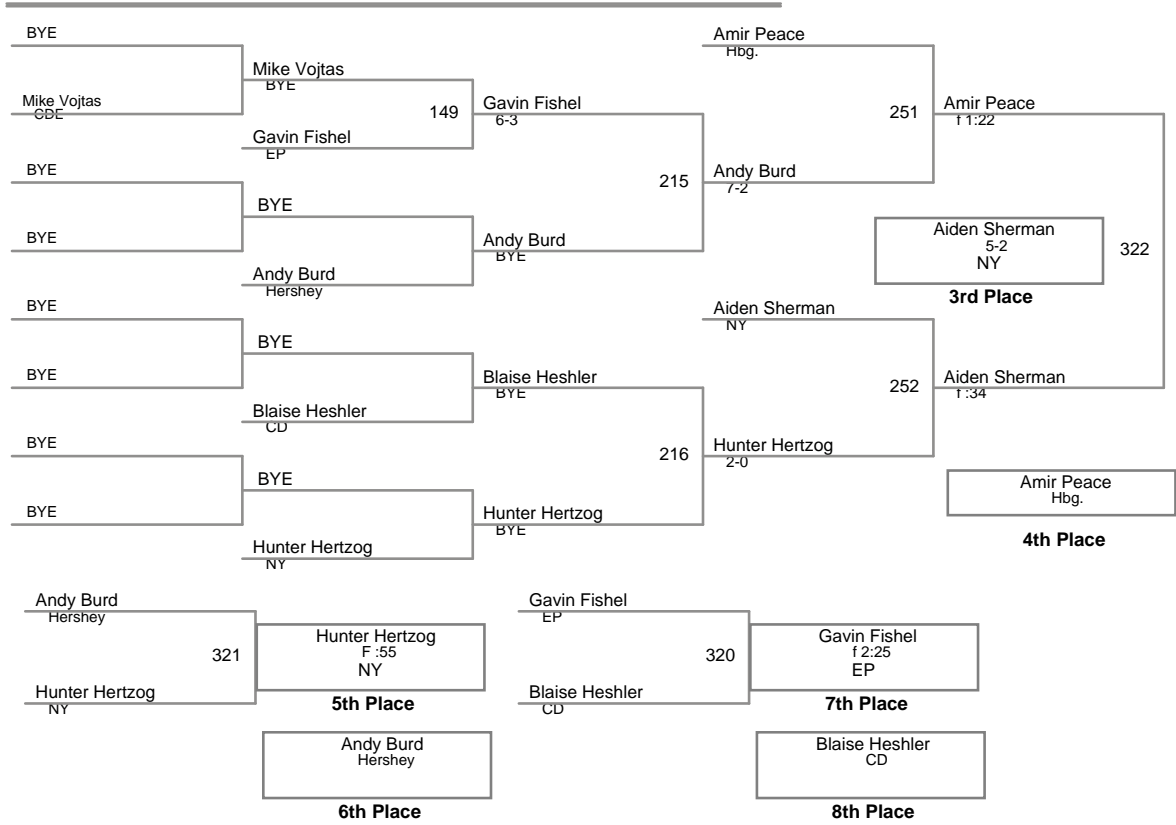

CPWA League Championship
Open

150 Lbs