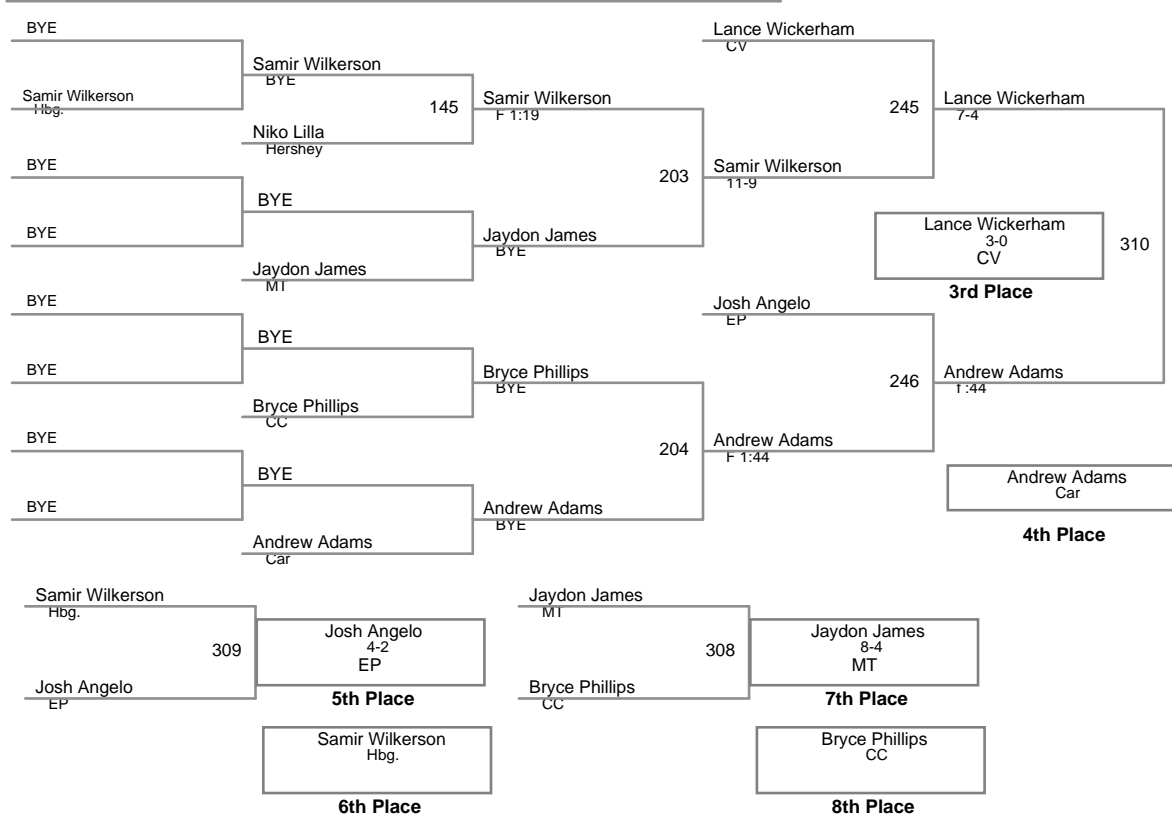

CPWA League Championshi  
Open

**90 Lbs**

CPWA League Championshi  
Open

**95 Lbs**

CPWA League Championship  
Open

**100 Lbs**

CPWA League Championshi  
Open

**110 Lbs**