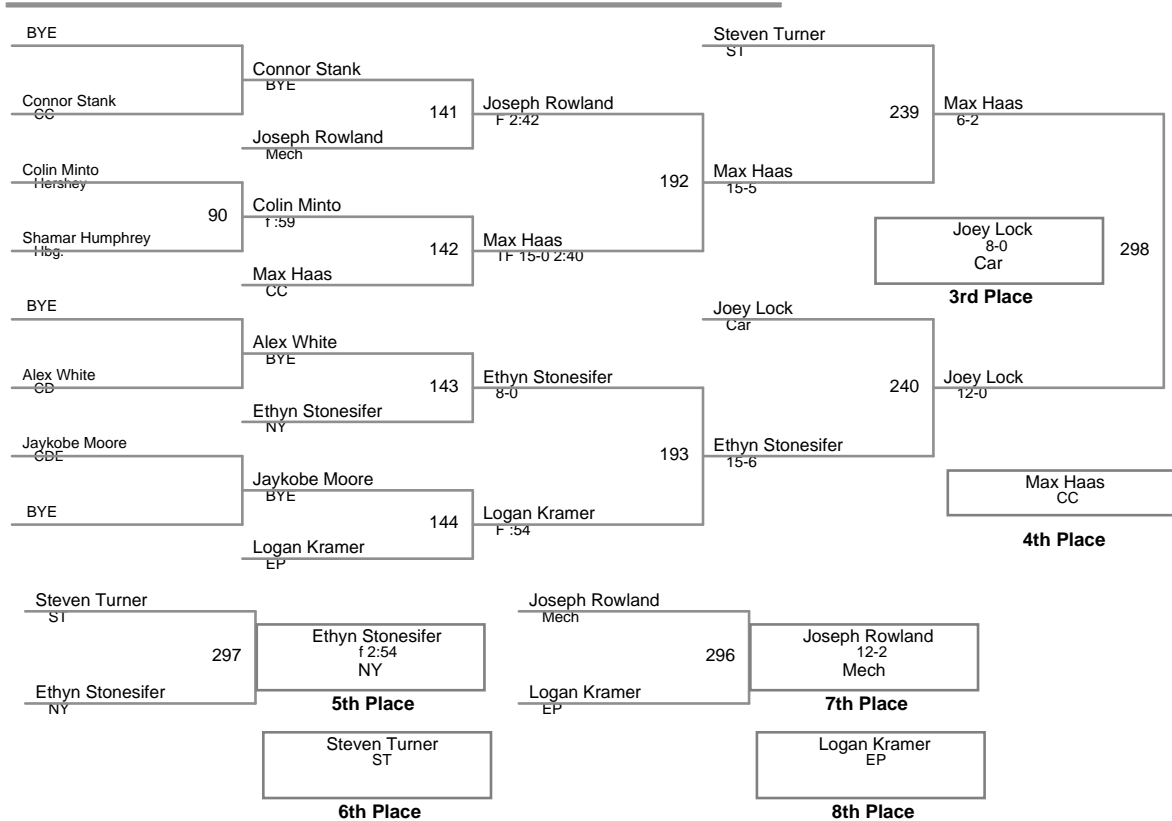

CPWA League Championshi  
Open

**74 Lbs**

CPWA League Championshi  
Open

**78 Lbs**

CPWA League Championshi  
Open

**82 Lbs**

CPWA League Championship  
Open

**86 Lbs**