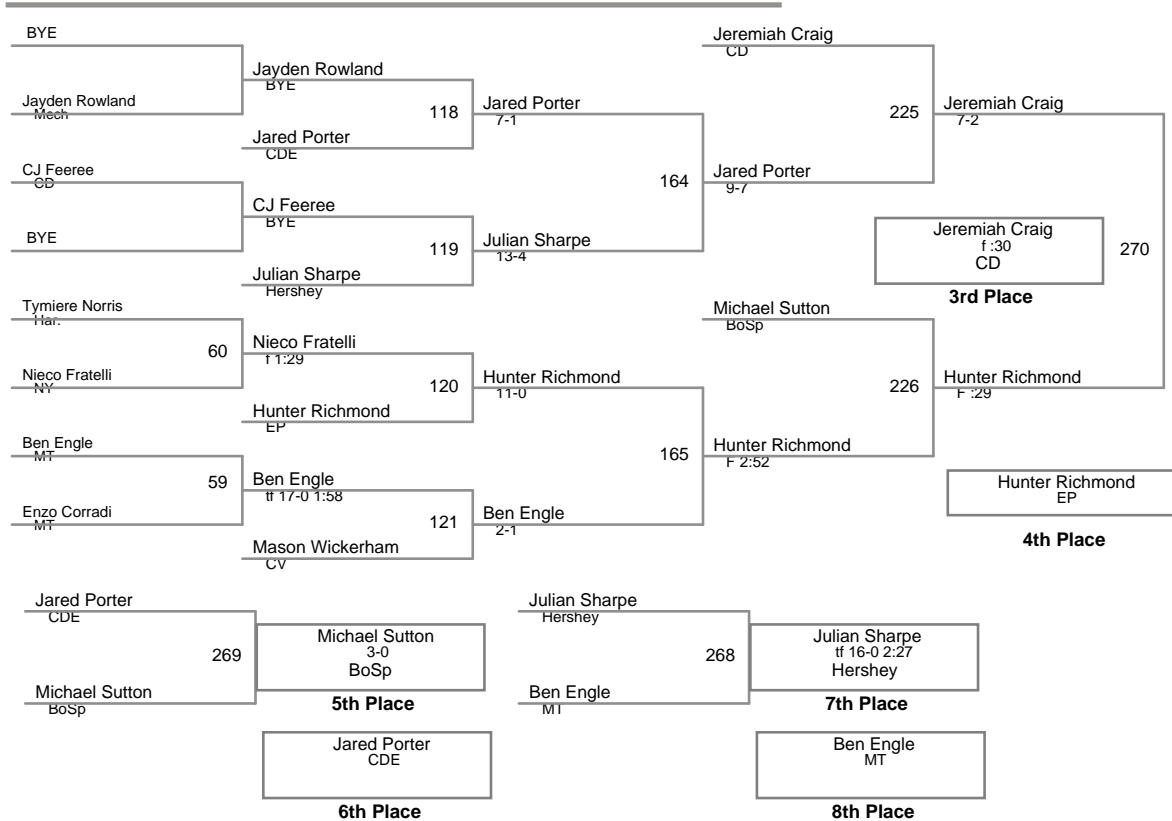

CPWA League Championshi
Open

59 Lbs