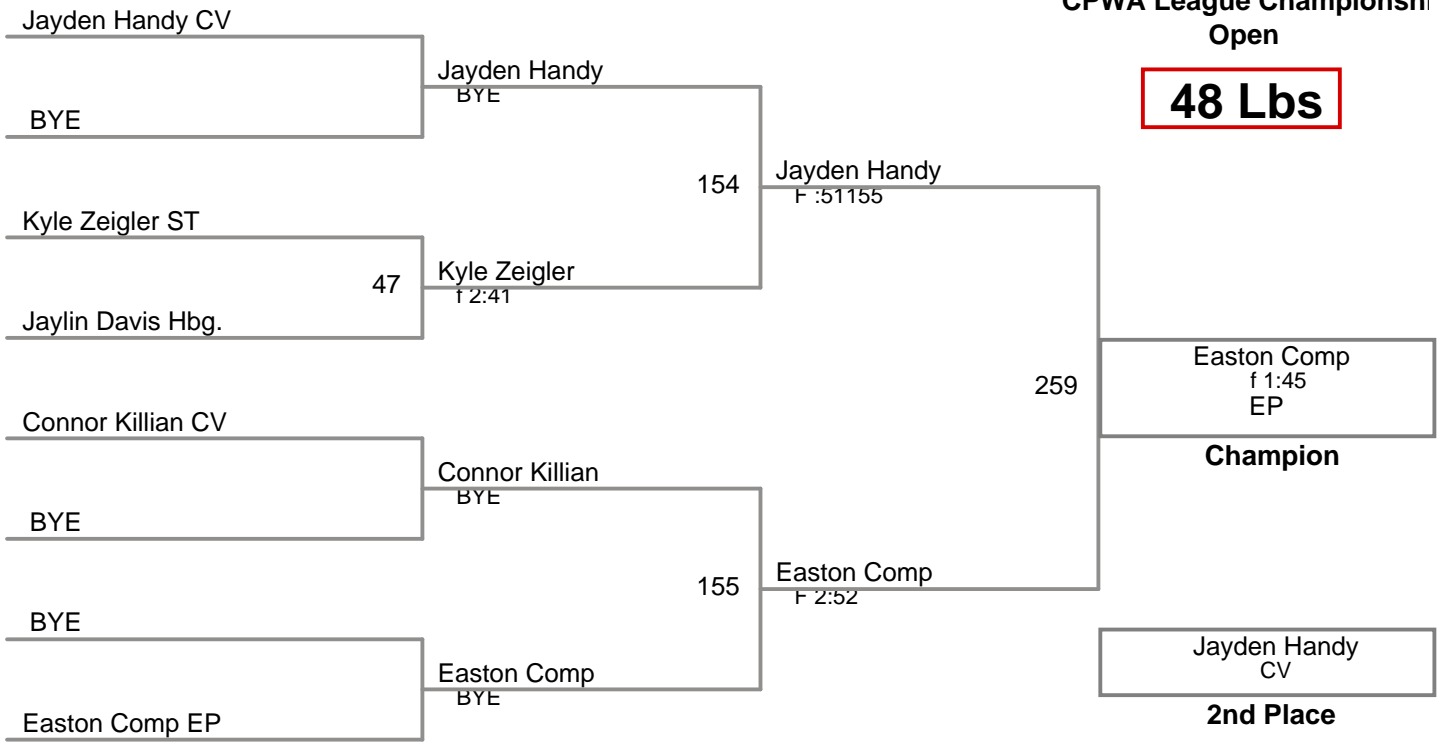

CPWA League Championshi  
Open

**45 Lbs**

CPWA League Championshi  
Open

**48 Lbs**

CPWA League Championshi  
Open

**52 Lbs**

CPWA League Championshi  
Open

**55 Lbs**