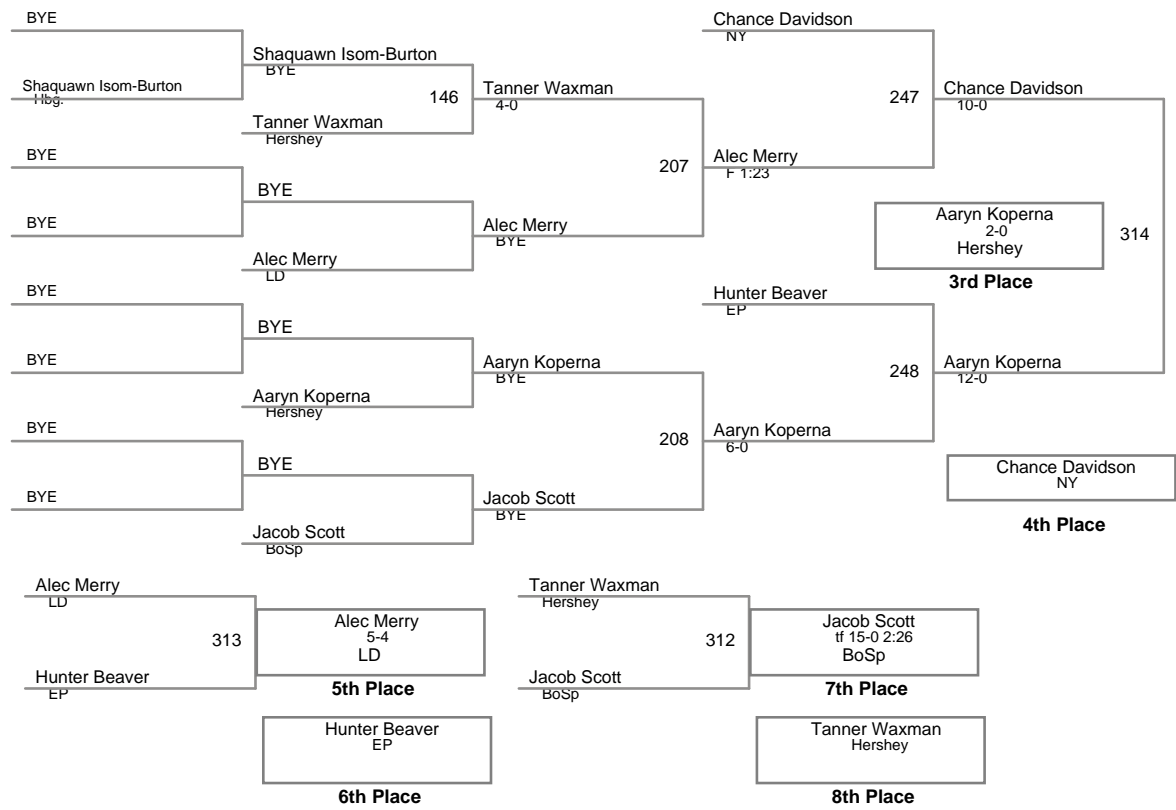

CPWA League Championshi  
Open

**90 Lbs**

CPWA League Championshi  
Open

**95 Lbs**

CPWA League Championship  
Open

**100 Lbs**

CPWA League Championshi  
Open

**110 Lbs**