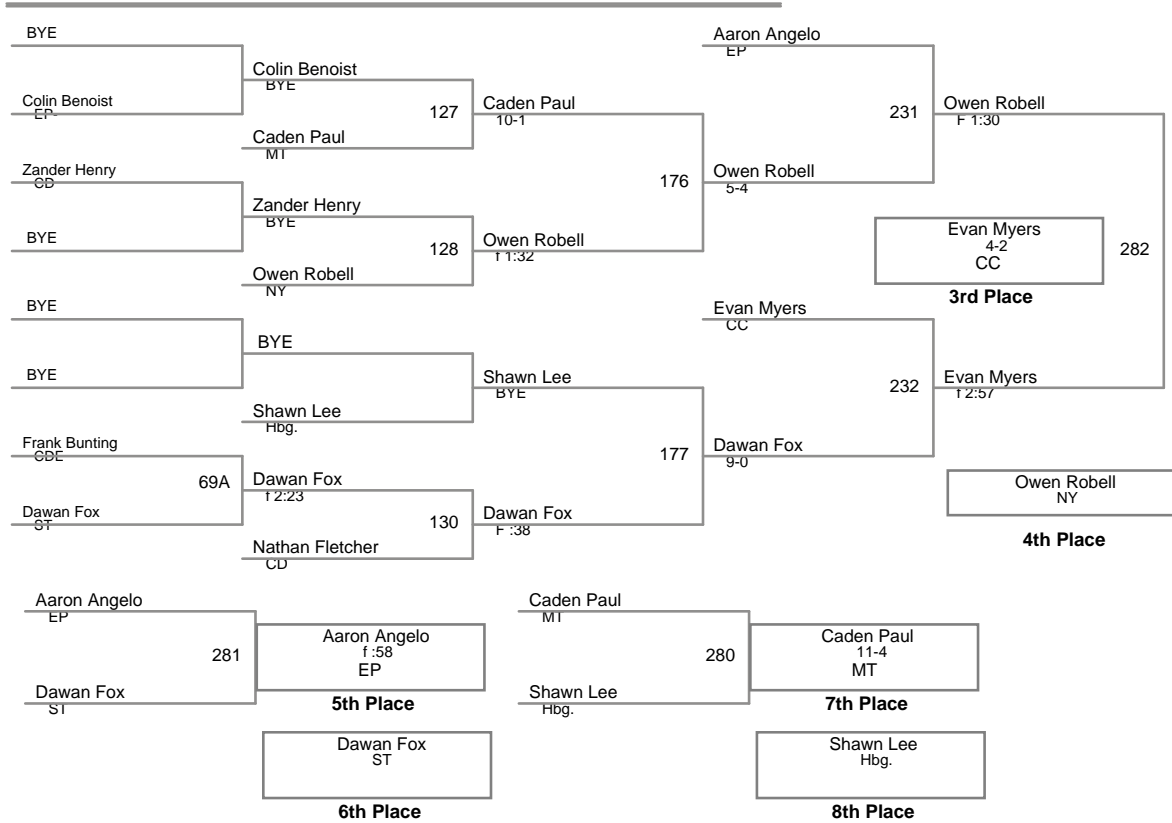

CPWA League Championshi  
Open

**59 Lbs**

CPWA League Championshi  
Open

**63 Lbs**

CPWA League Championship  
Open

**67 Lbs**

CPWA League Championshi  
Open

**71 Lbs**