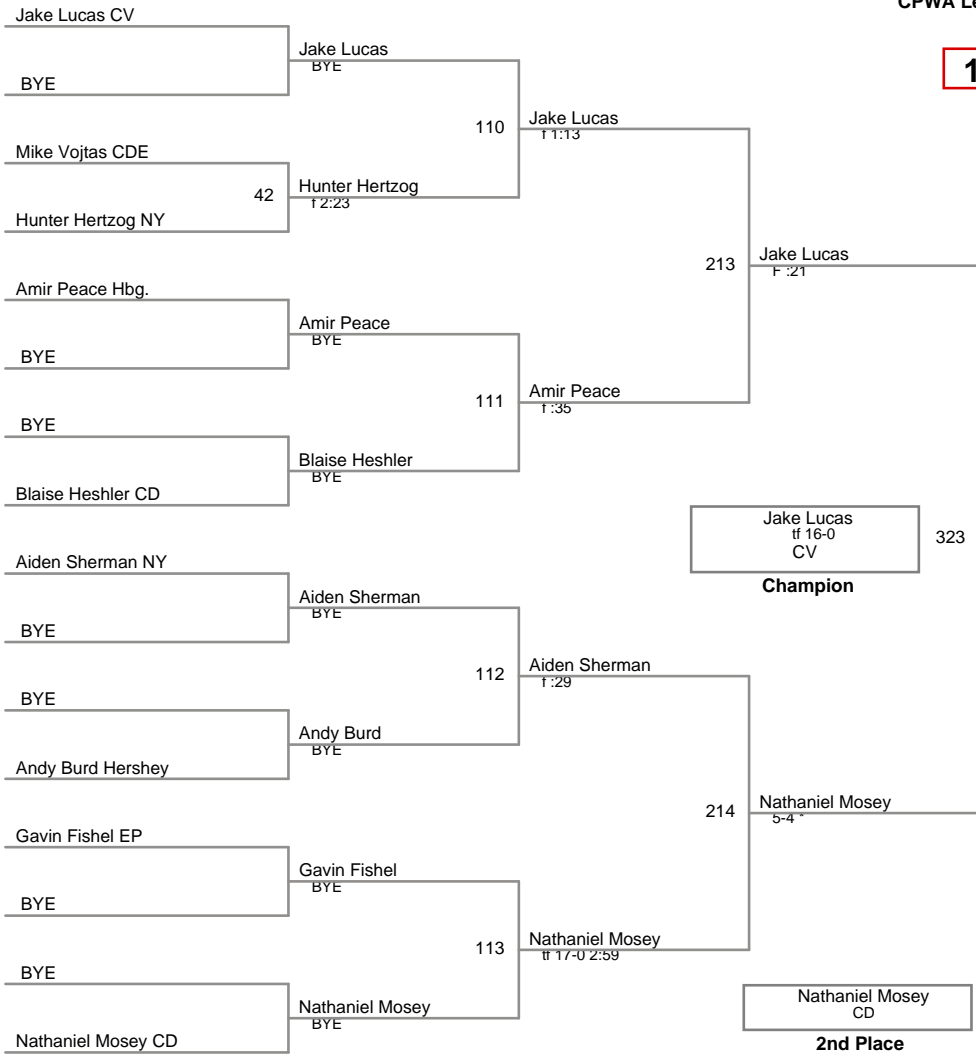

CPWA League Championship
Open

150 Lbs