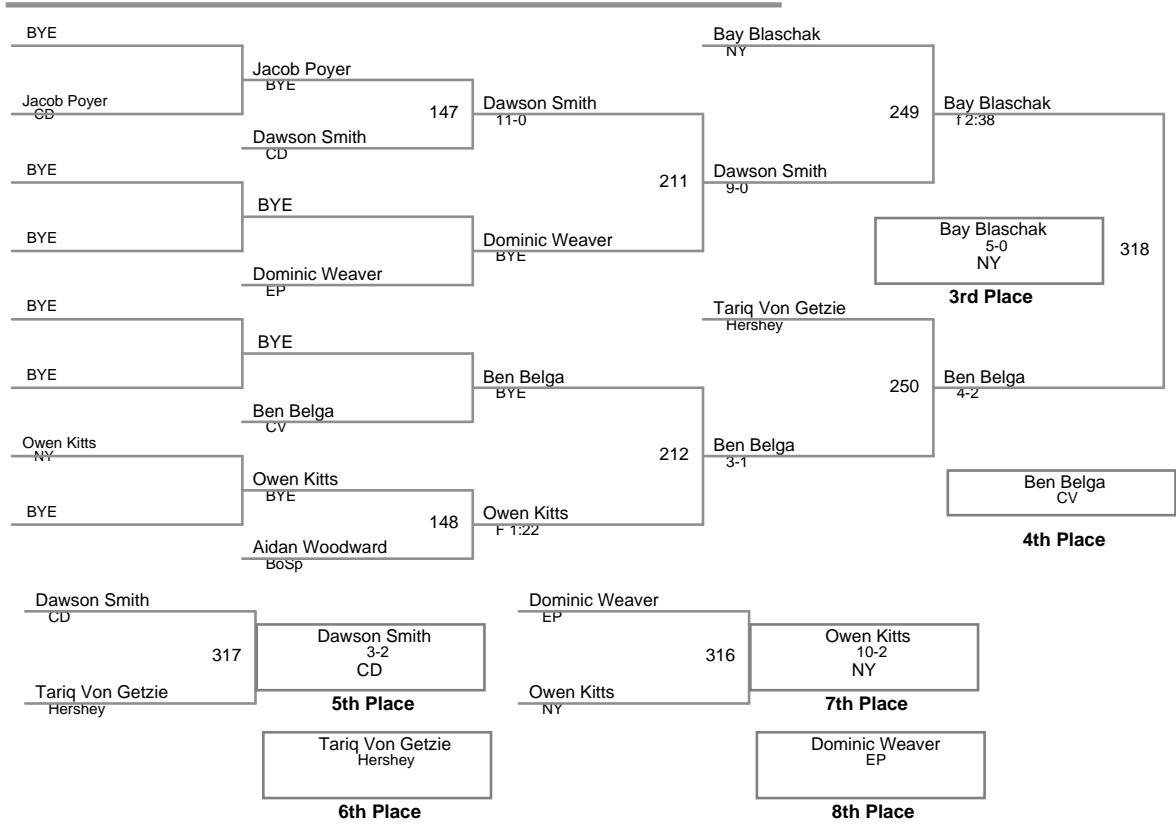

CPWA League Championshi
Open

120 Lbs