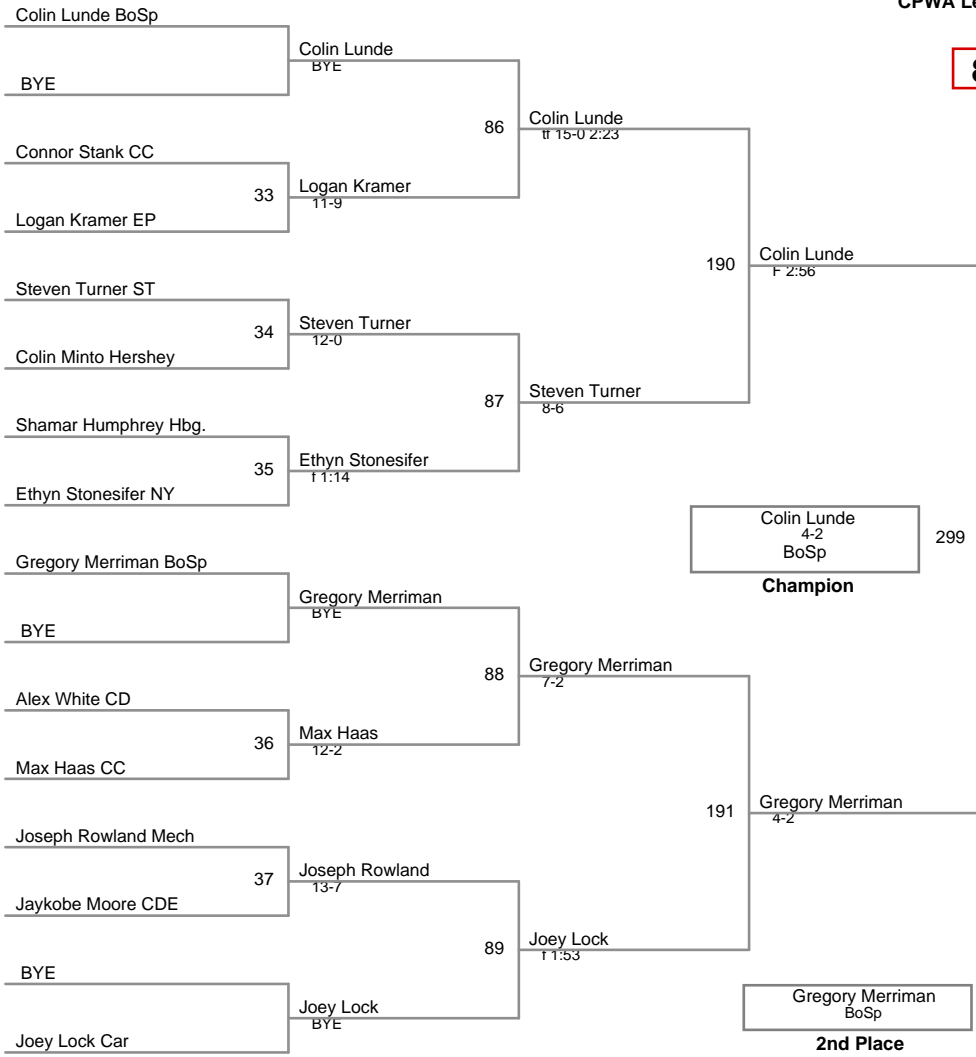

CPWA League Championshi  
Open

**74 Lbs**

CPWA League Championshi  
Open

**78 Lbs**

CPWA League Championshi  
Open

**82 Lbs**

CPWA League Championship  
Open

**86 Lbs**