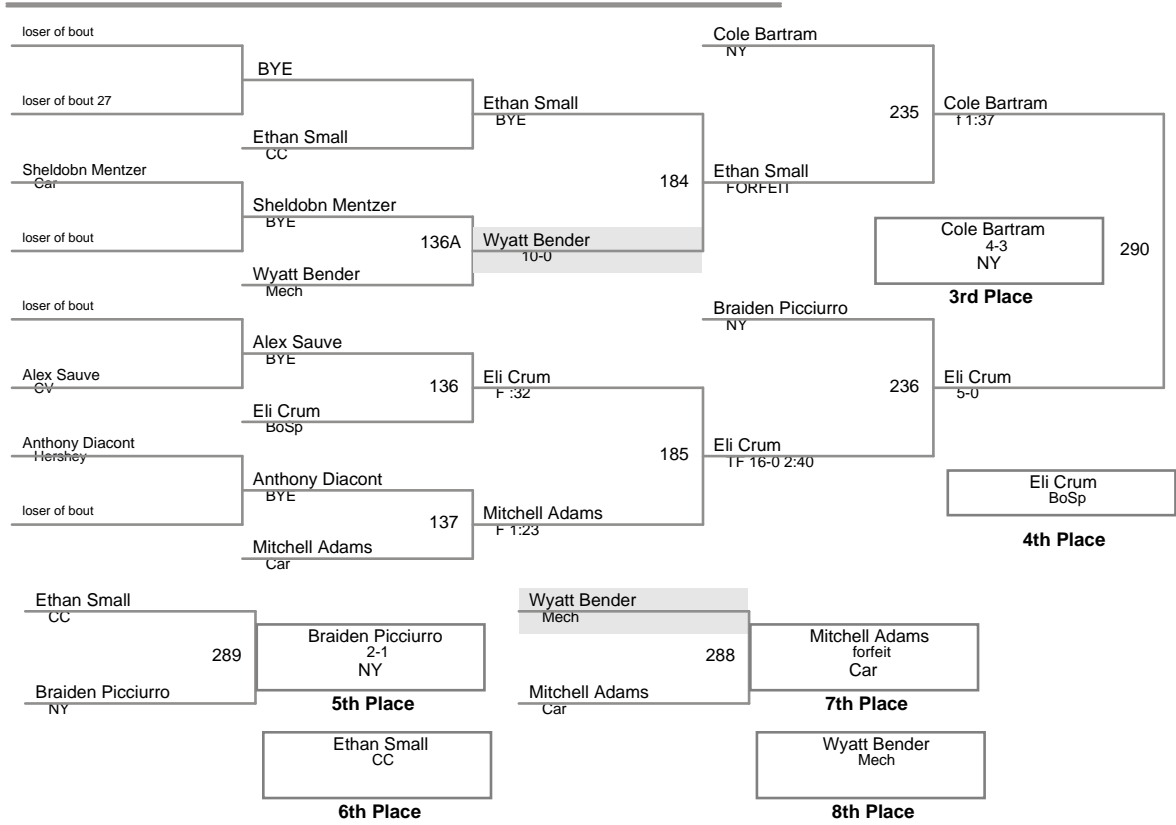

CPWA League Championshi
Open

78 Lbs