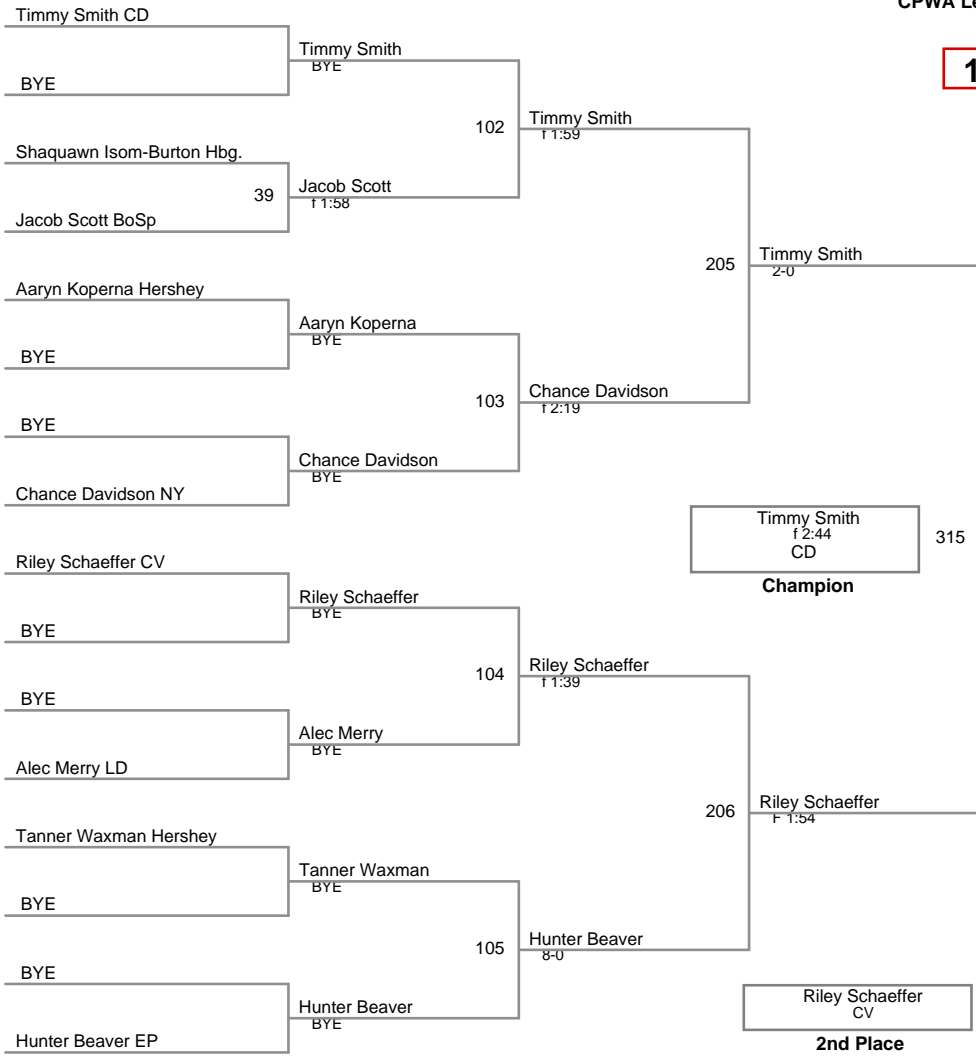

CPWA League Championshi  
Open

**90 Lbs**

CPWA League Championshi  
Open

**95 Lbs**

CPWA League Championship  
Open

**100 Lbs**

CPWA League Championshi  
Open

**110 Lbs**