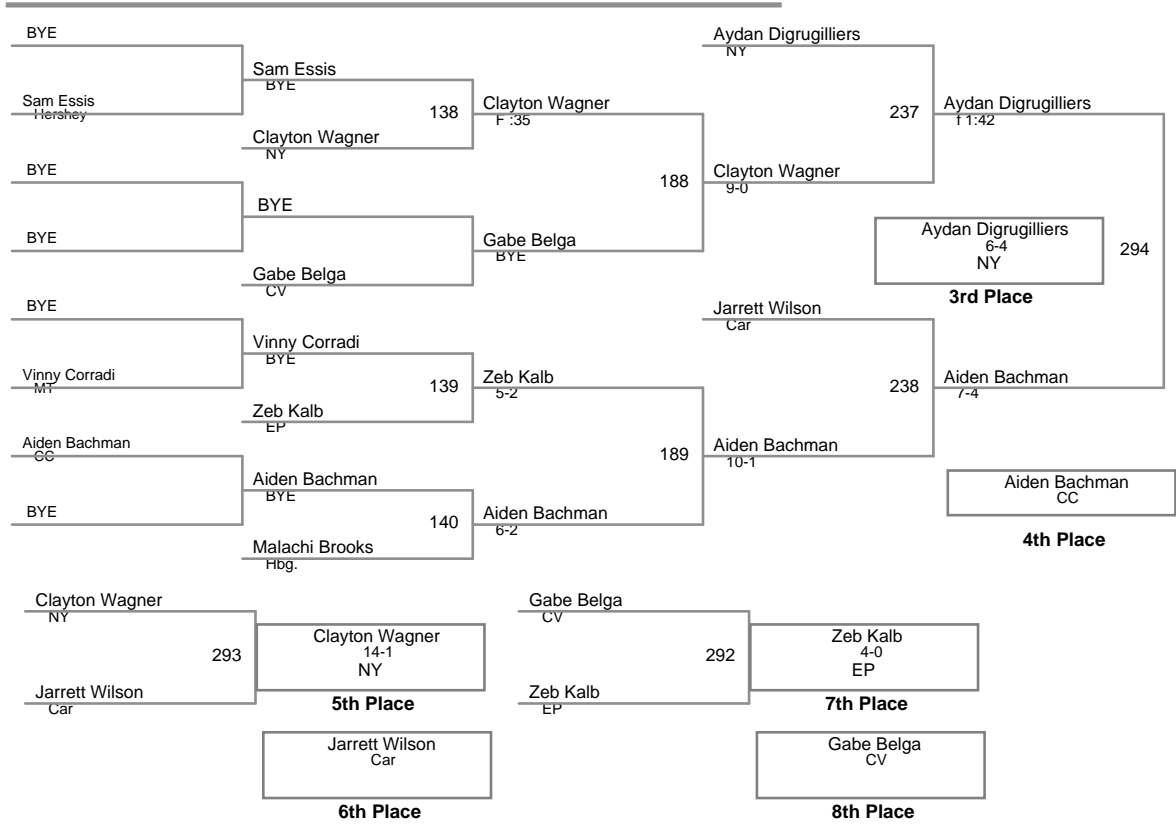

CPWA League Championshi  
Open

**74 Lbs**

CPWA League Championshi  
Open

**78 Lbs**

CPWA League Championshi  
Open

**82 Lbs**

CPWA League Championship  
Open

**86 Lbs**