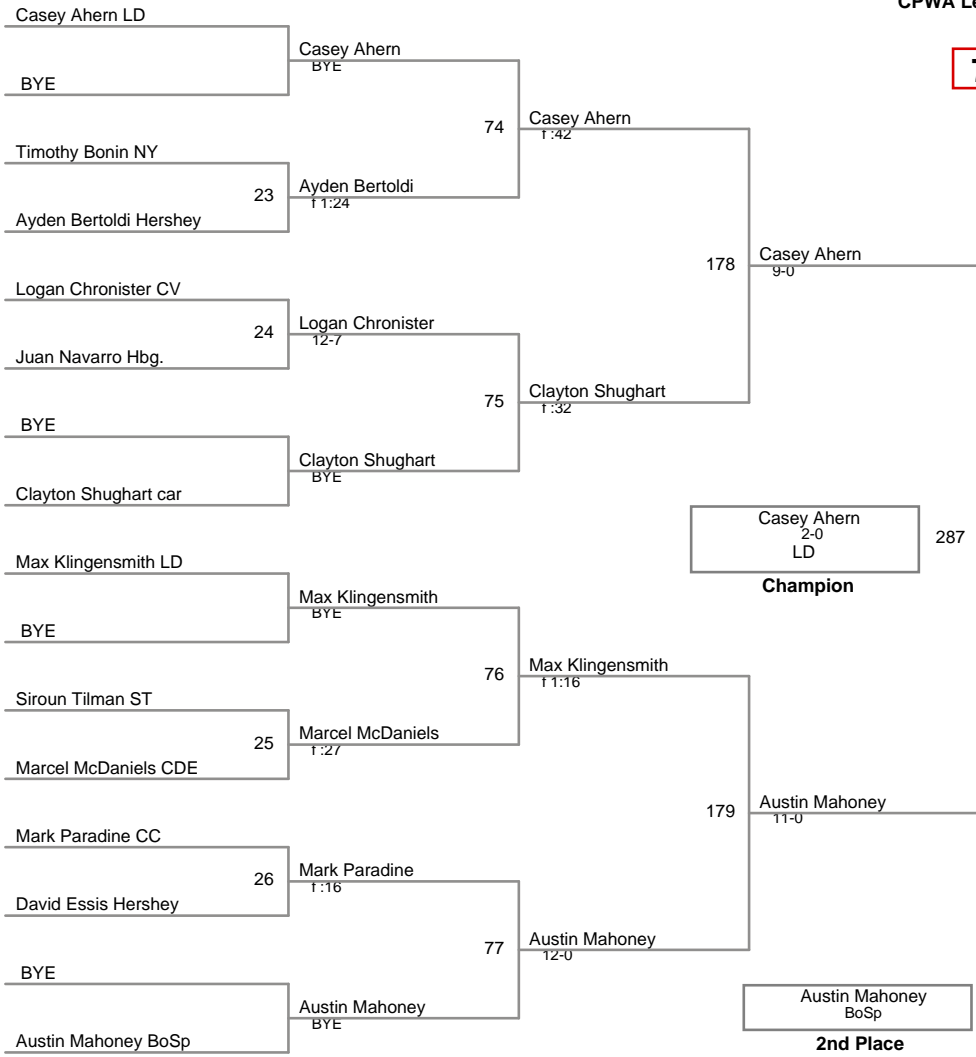

CPWA League Championshi
Open

74 Lbs