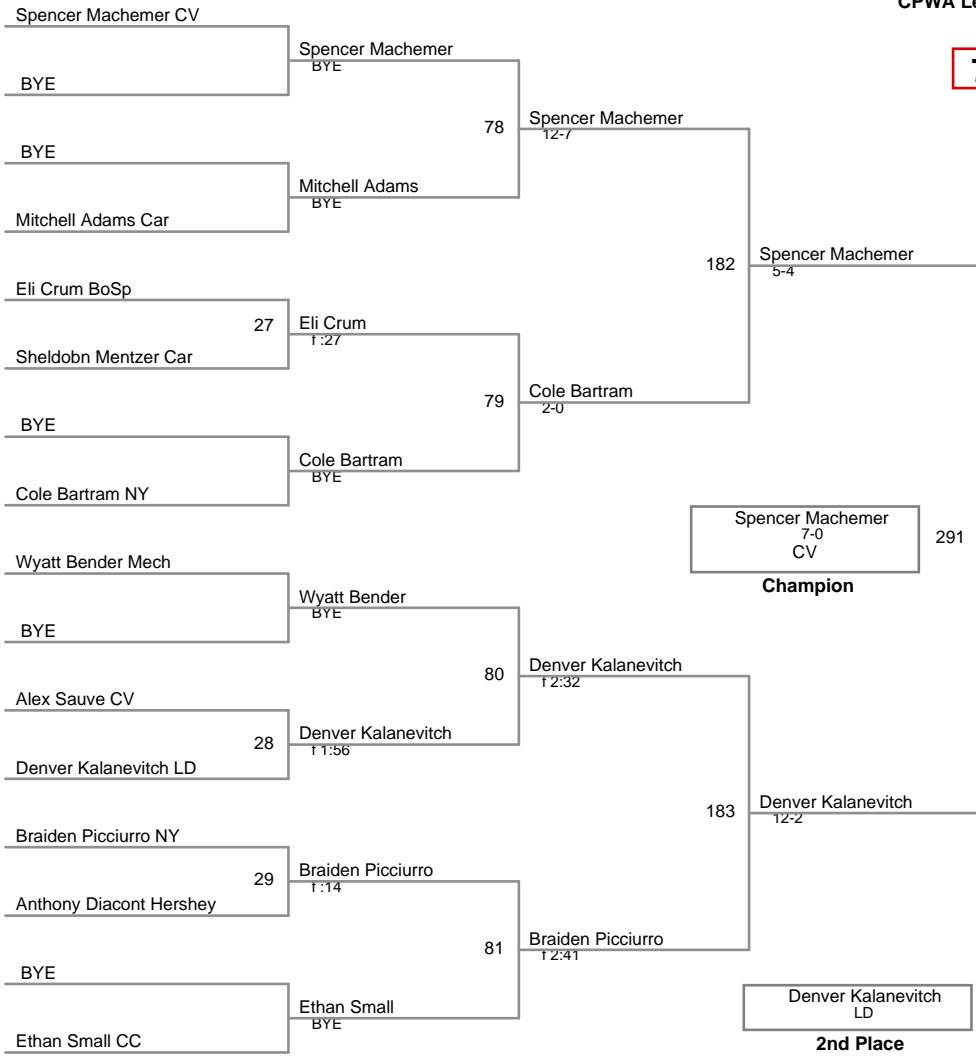

CPWA League Championshi
Open

78 Lbs