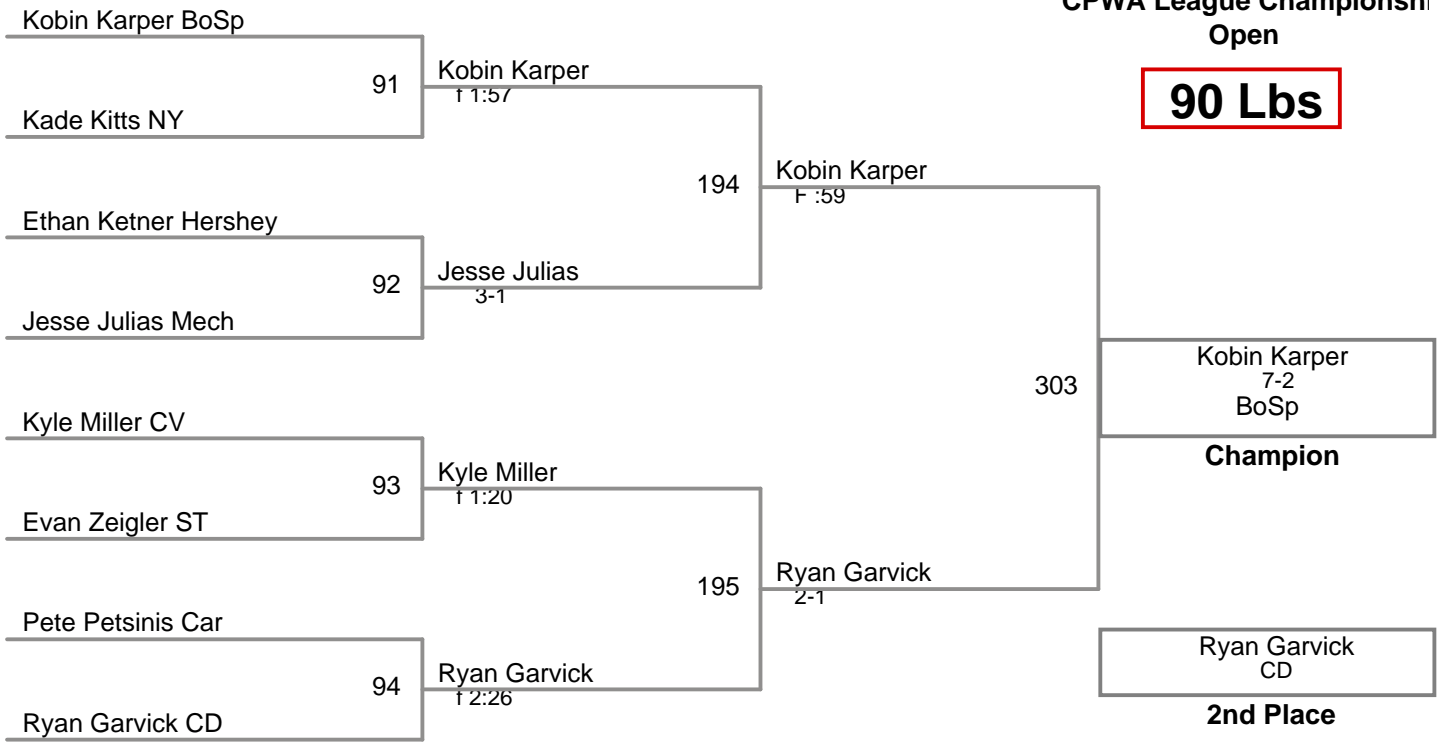

CPWA League Championshi
Open

90 Lbs