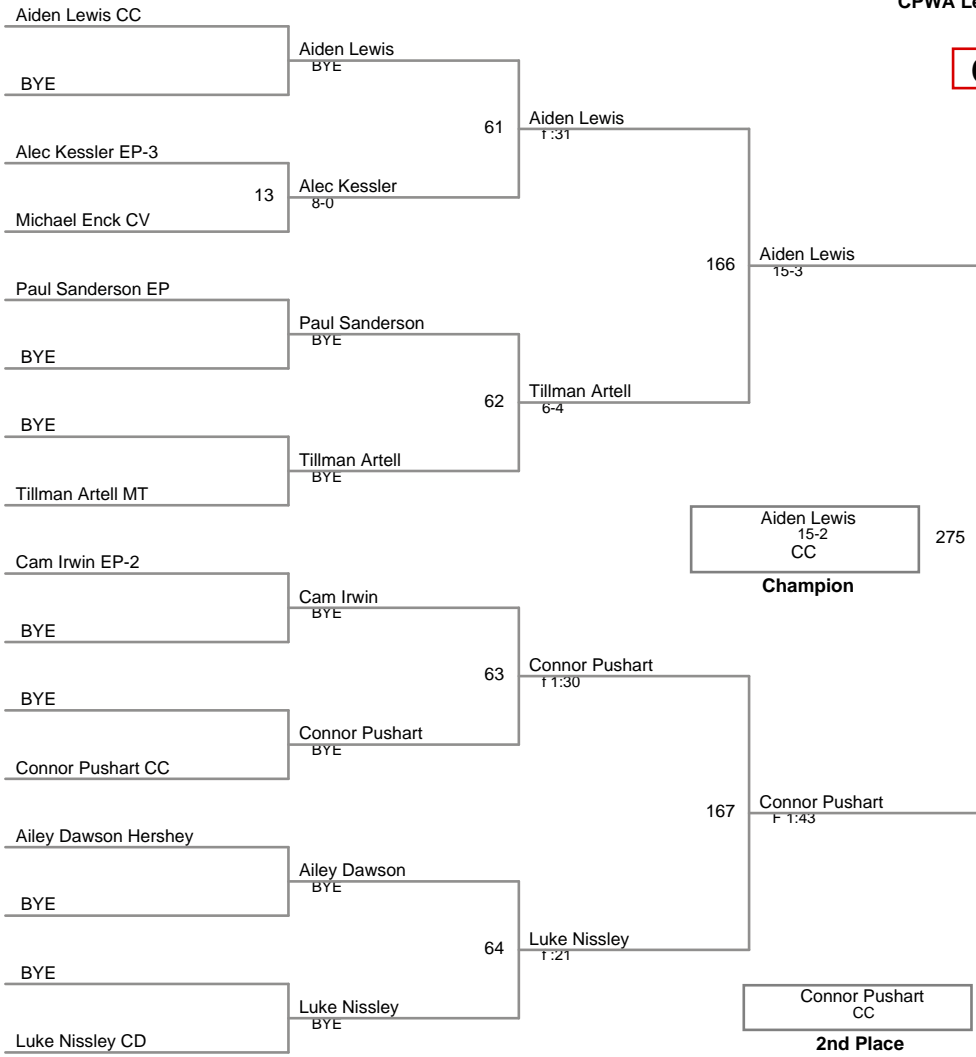

CPWA League Championshi
Open

63 Lbs