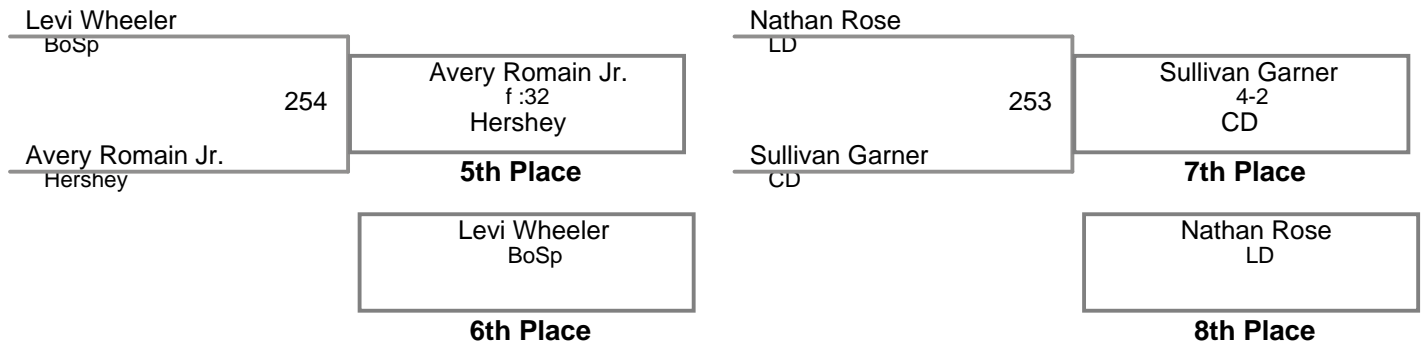

CPWA League Championshi  
Open

**45 Lbs**

CPWA League Championshi  
Open

**48 Lbs**

CPWA League Championshi  
Open

**52 Lbs**

CPWA League Championshi  
Open

**55 Lbs**