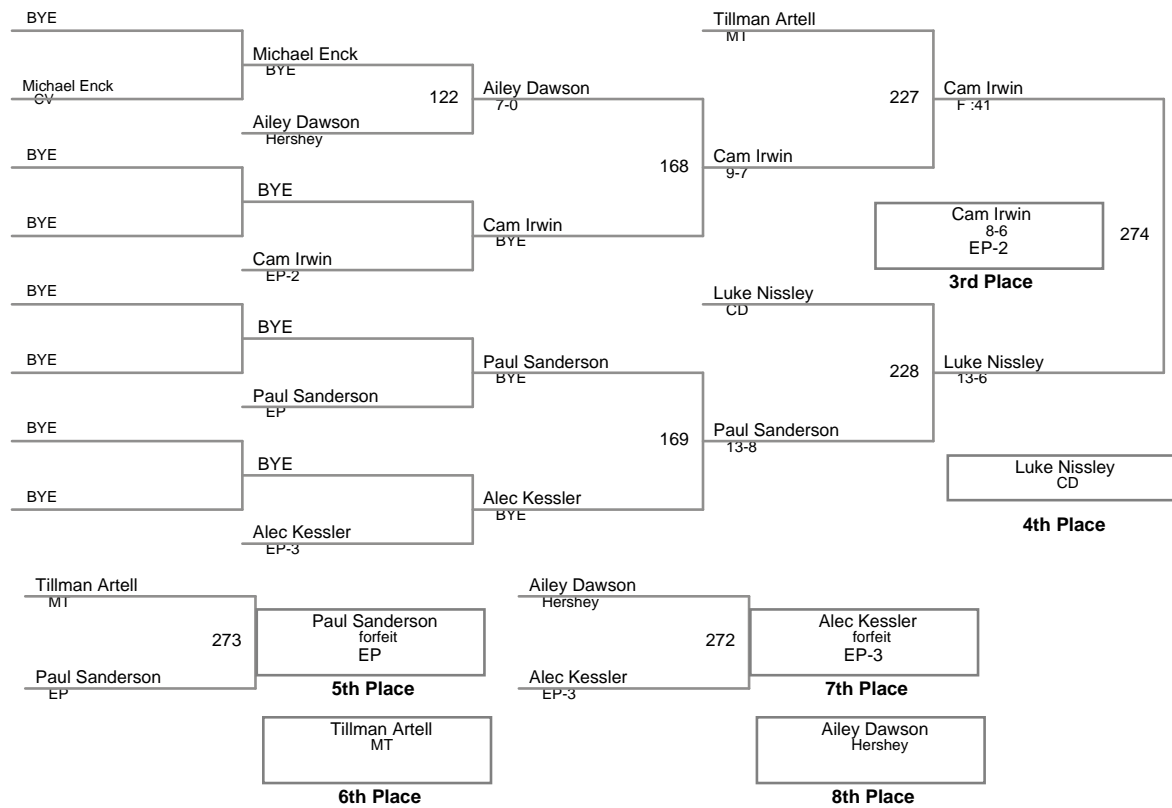

CPWA League Championshi
Open

63 Lbs