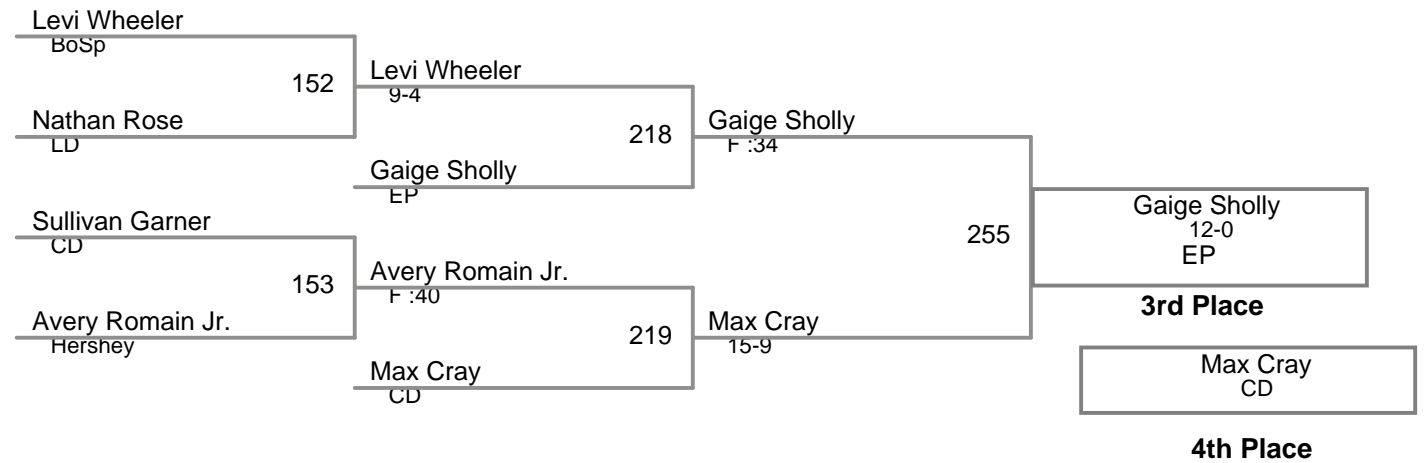

CPWA League Championshi  
Open

**45 Lbs**

CPWA League Championshi  
Open

**48 Lbs**

CPWA League Championshi  
Open

**52 Lbs**

CPWA League Championshi  
Open

**55 Lbs**