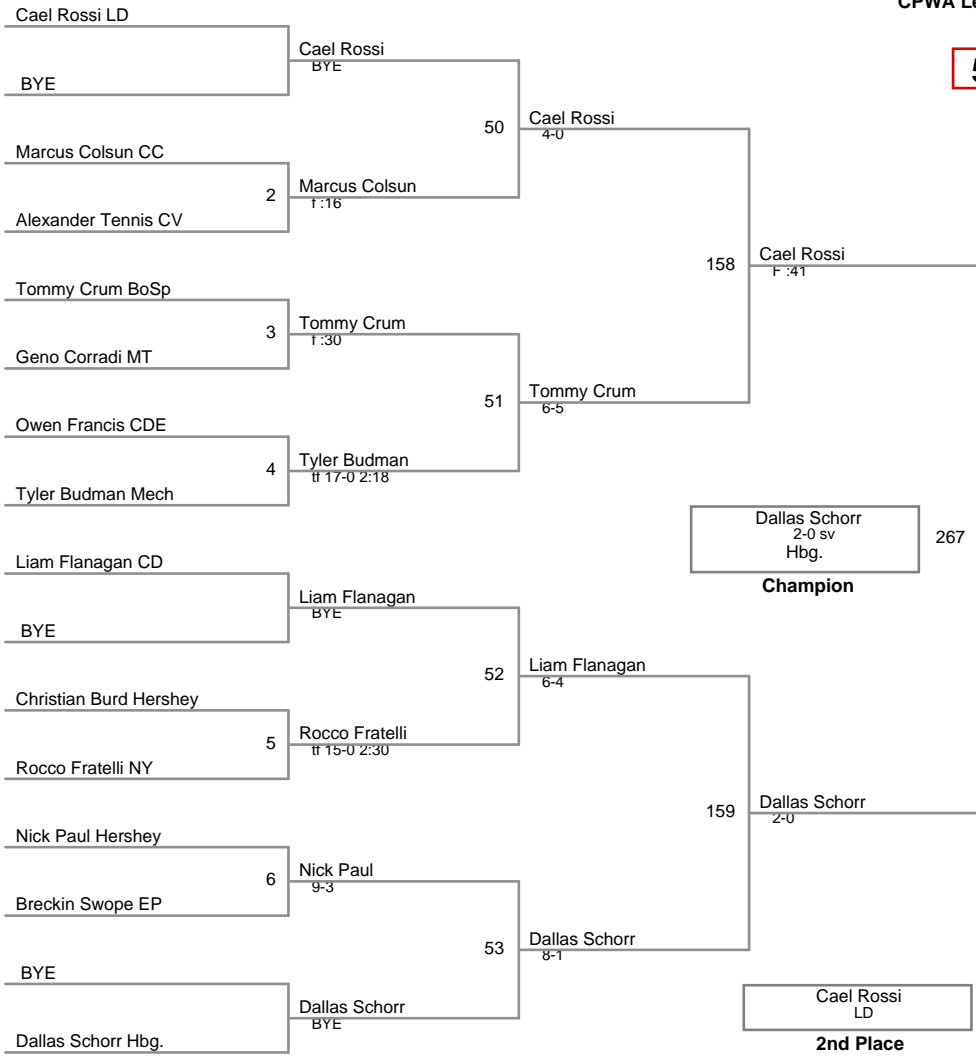

CPWA League Championshi  
Open

**45 Lbs**

CPWA League Championshi  
Open

**48 Lbs**

CPWA League Championshi  
Open

**52 Lbs**

CPWA League Championshi  
Open

**55 Lbs**