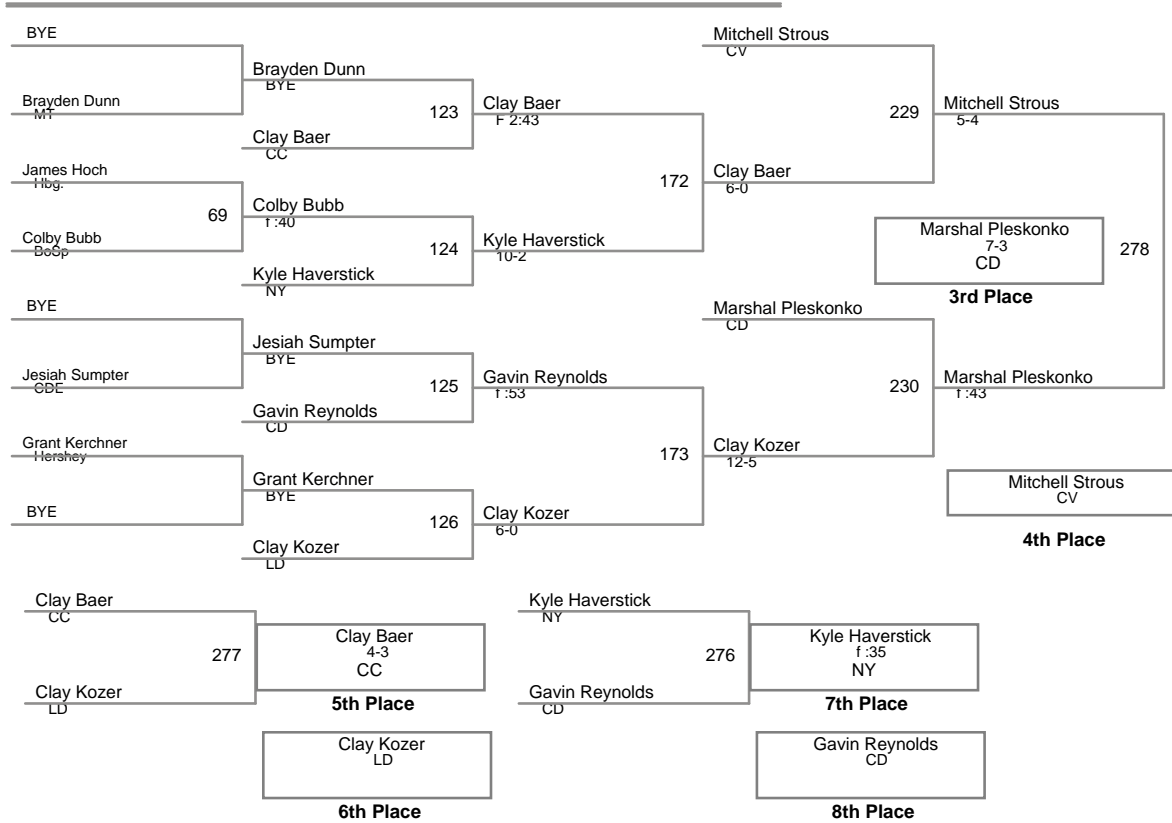

CPWA League Championshi  
Open

**59 Lbs**

CPWA League Championshi  
Open

**63 Lbs**

CPWA League Championship  
Open

**67 Lbs**

CPWA League Championshi  
Open

**71 Lbs**