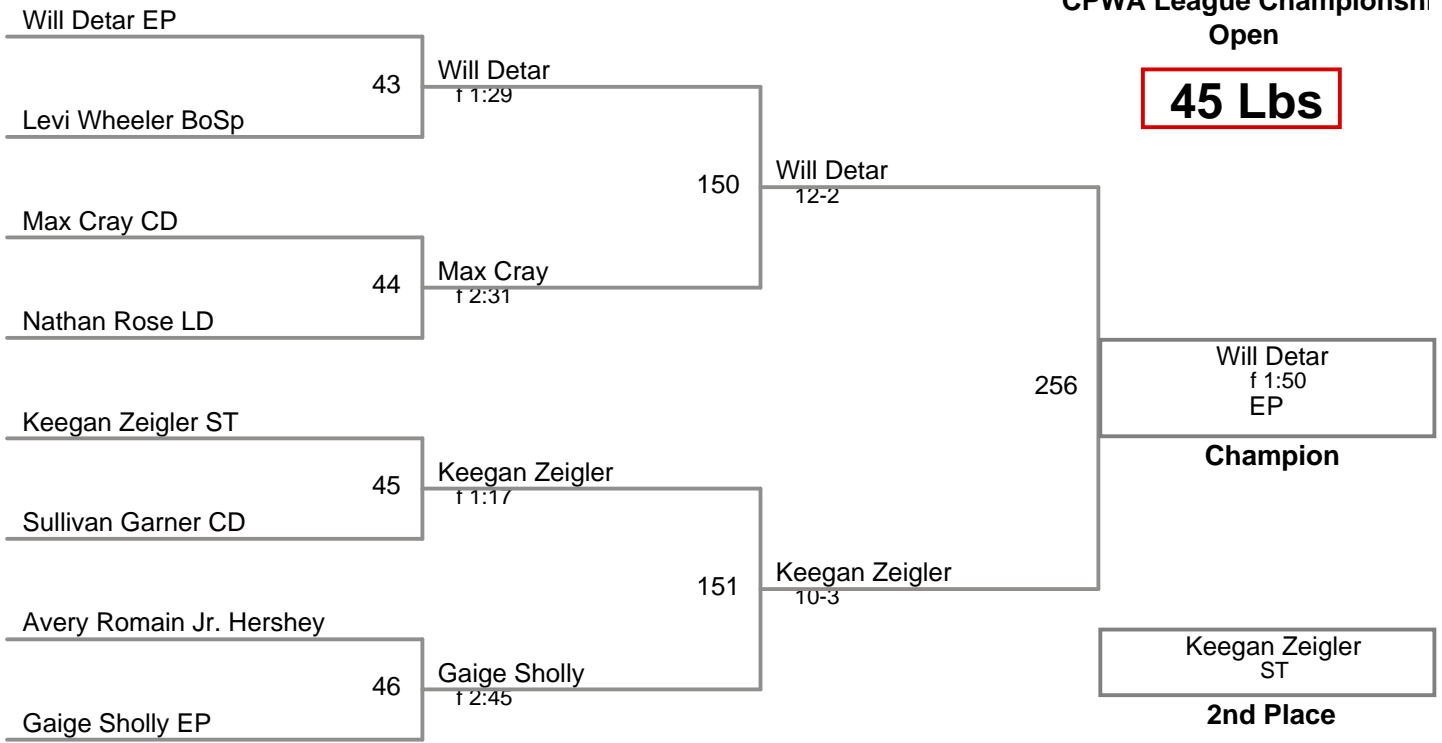

CPWA League Championshi  
Open

**45 Lbs**

CPWA League Championshi  
Open

**48 Lbs**

CPWA League Championshi  
Open

**52 Lbs**

CPWA League Championshi  
Open

**55 Lbs**