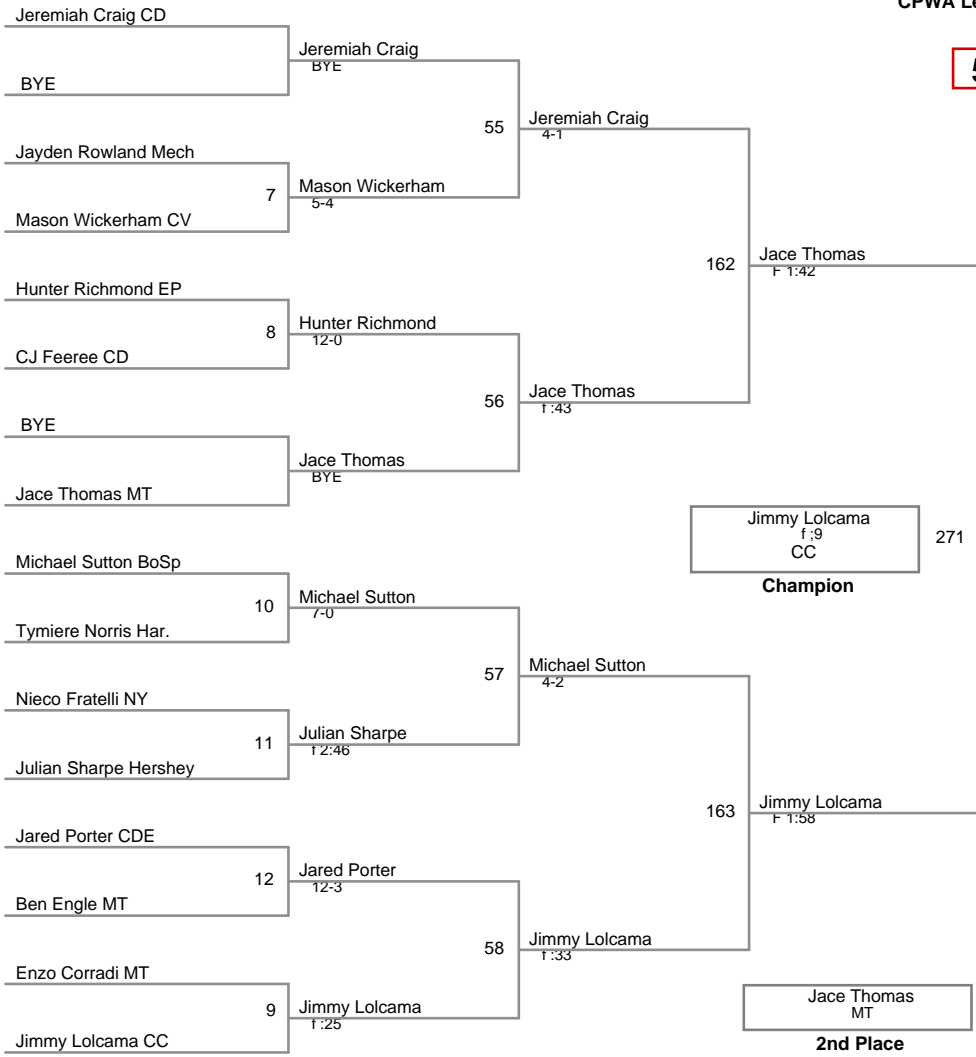

CPWA League Championshi
Open

59 Lbs