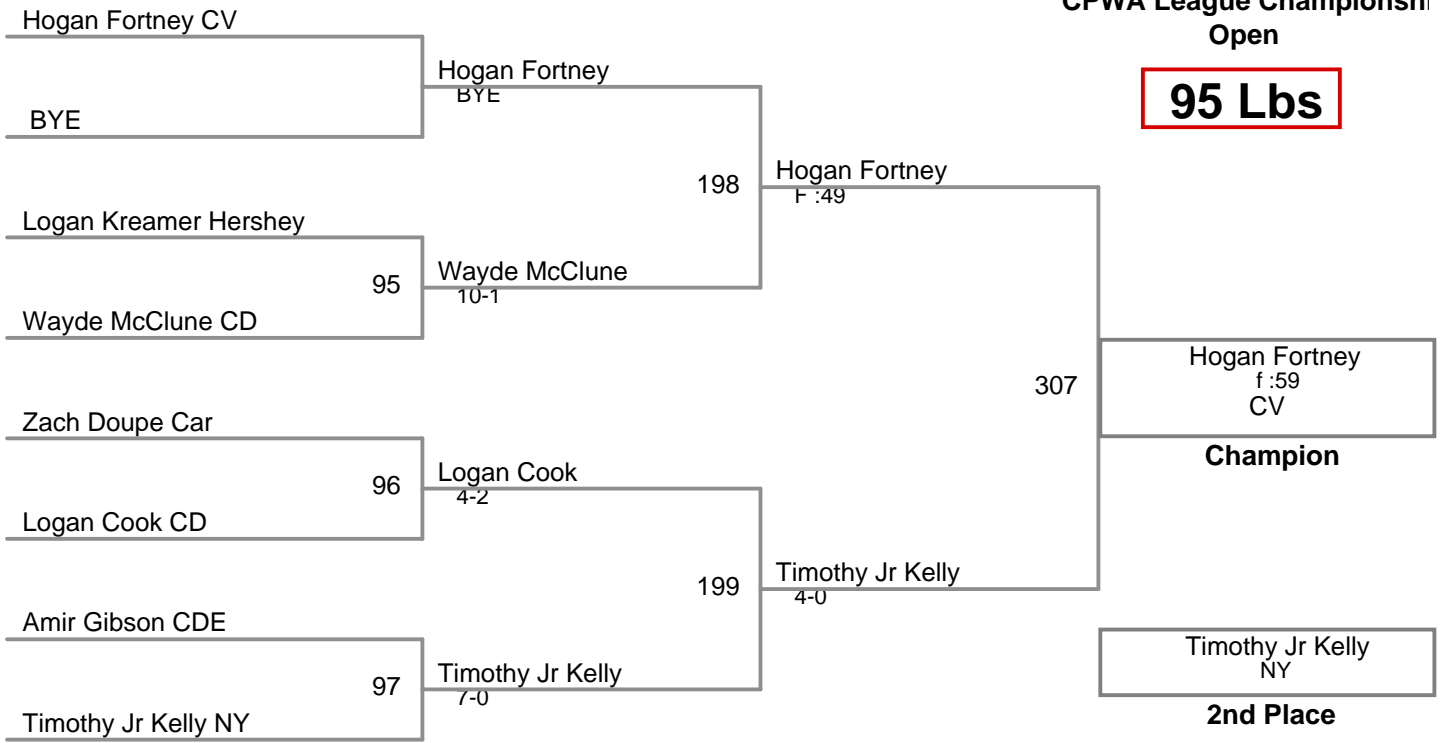

CPWA League Championshi
Open

95 Lbs