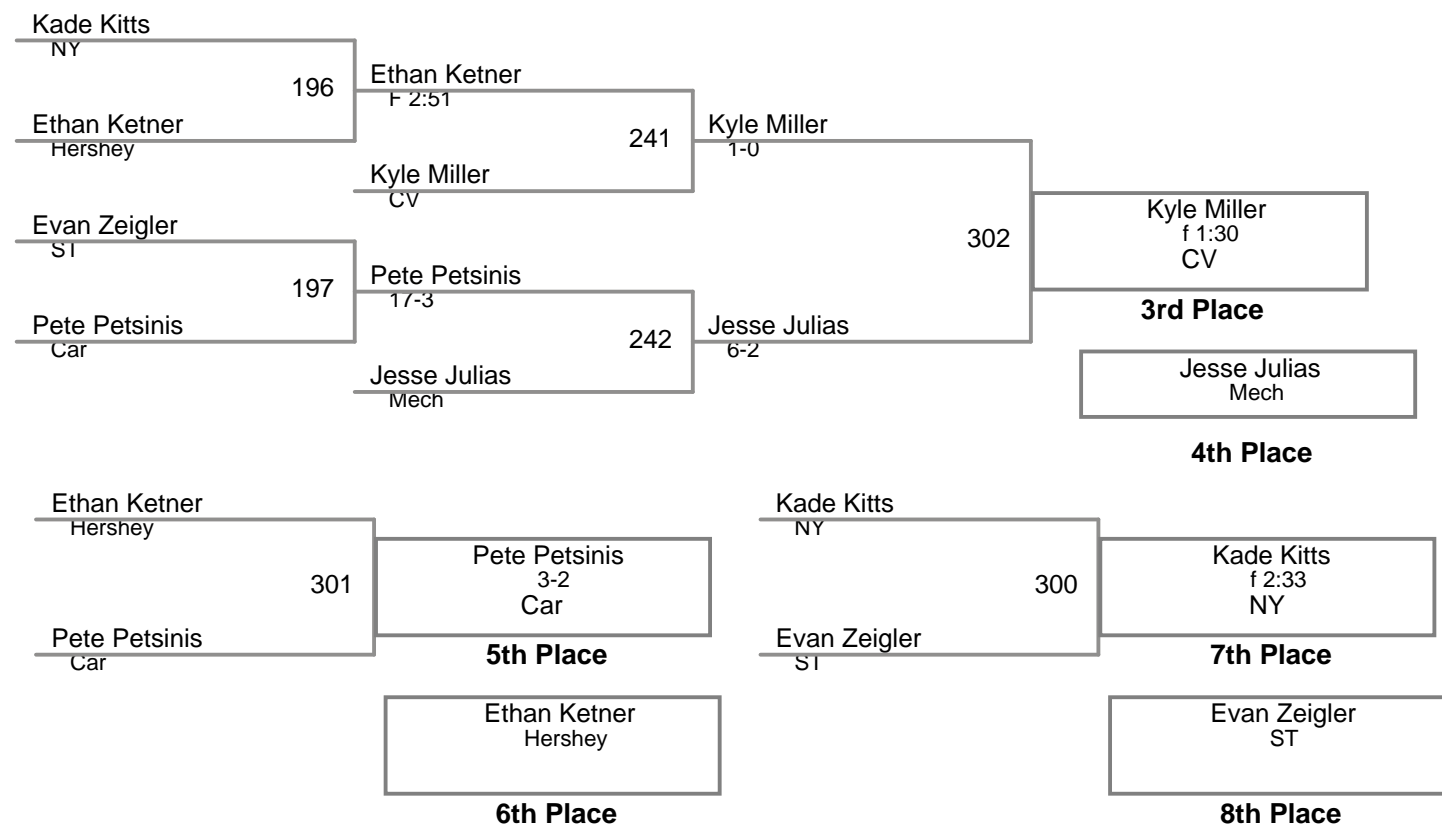

CPWA League Championshi
Open

90 Lbs