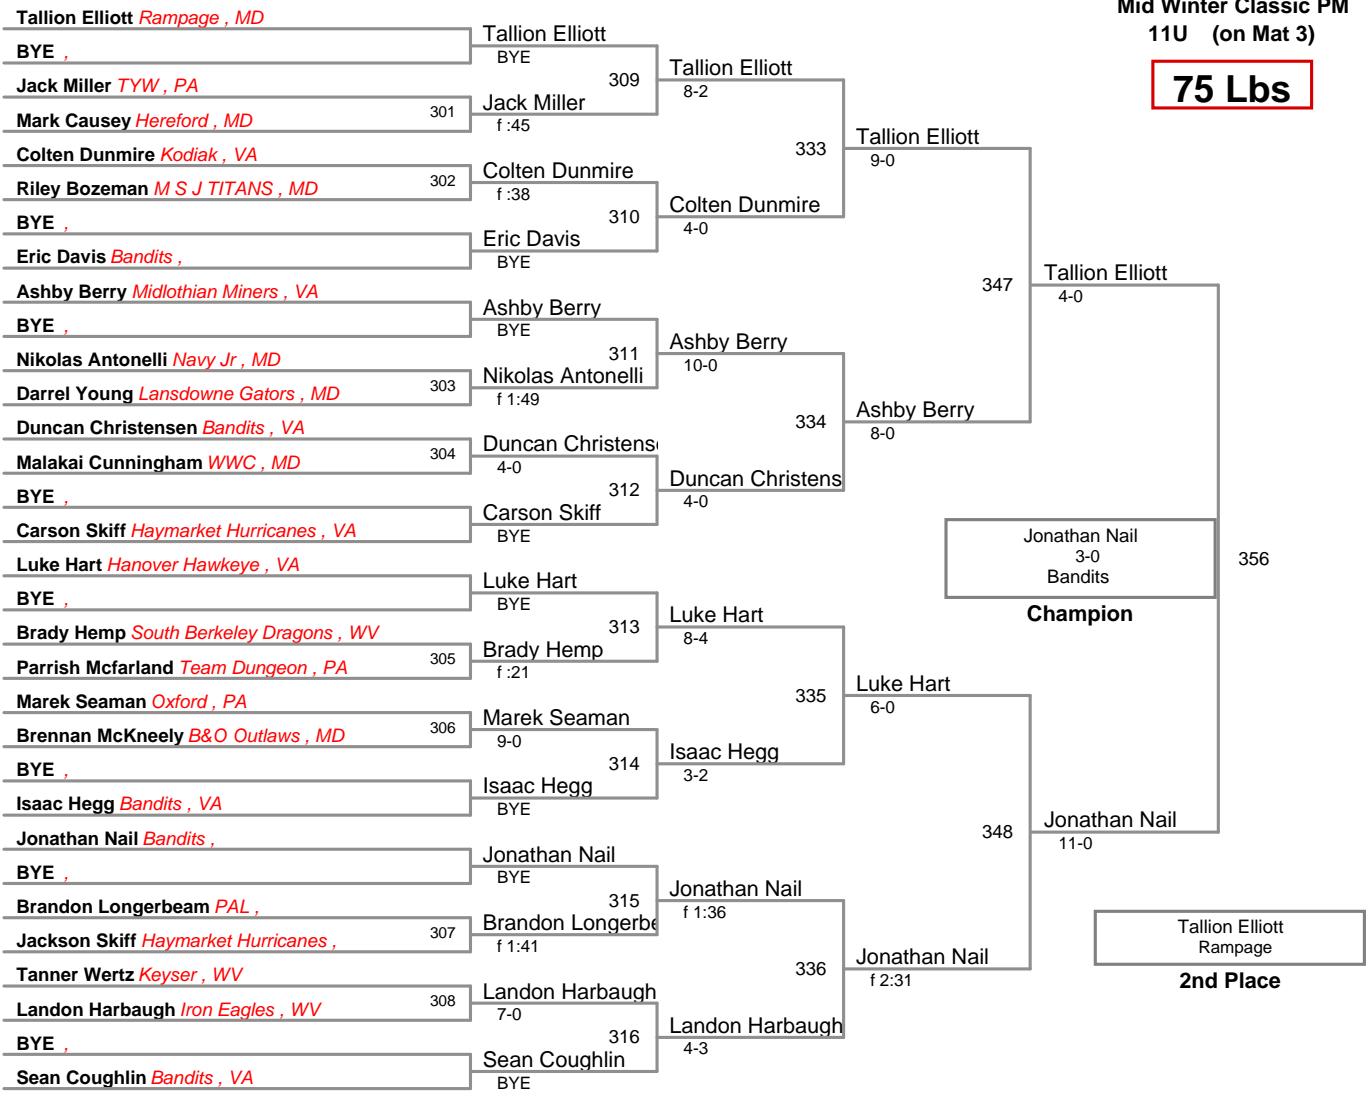

Mid Winter Classic PM
11U (on Mat 3)

75 Lbs