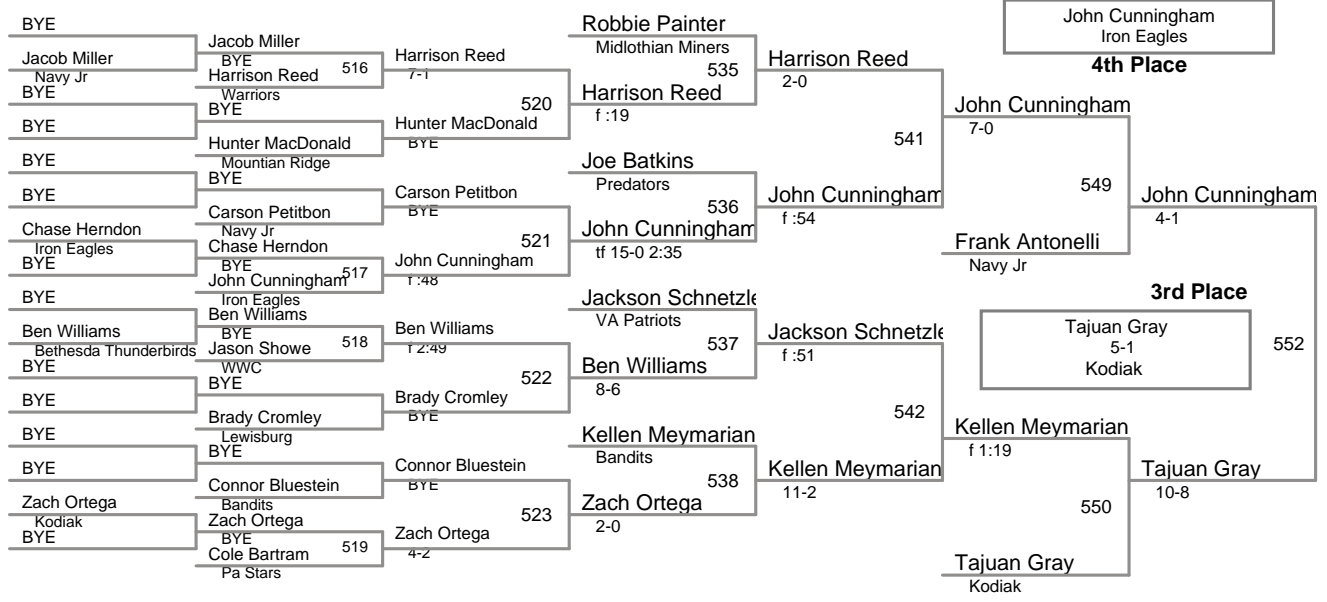

65 Lbs

Mid Winter Classic PM
11U (on Mat 3)

75 Lbs

Mid Winter Classic PM
11U (on Mat 5)

80 Lbs

Mid Winter Classic PM
11U (on Mat 8)

85 Lbs

Mid Winter Classic PM
11U (on Mat 8)