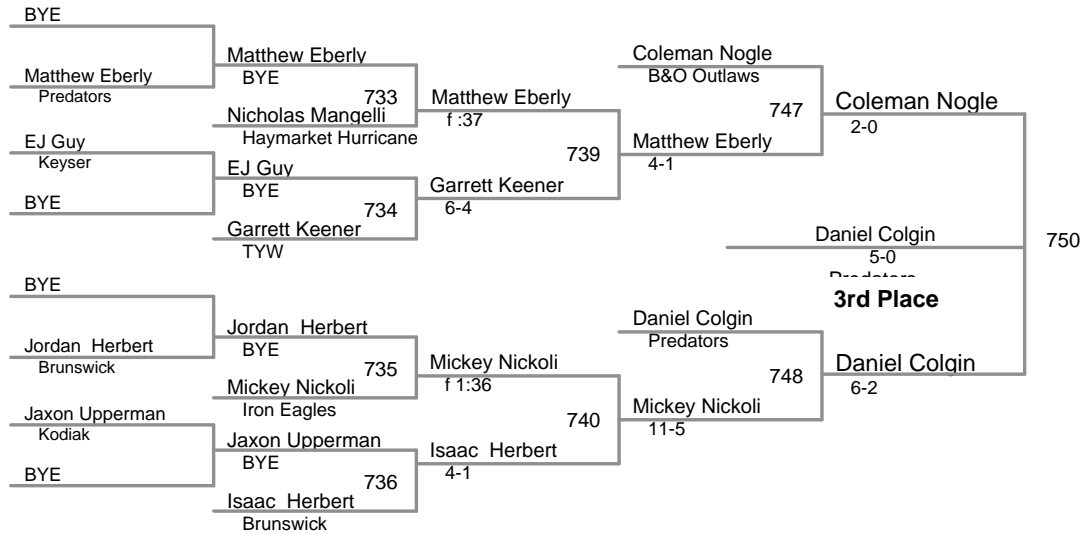

Mid Winter Classic PM
11U (on Mat 7)

65 Lbs