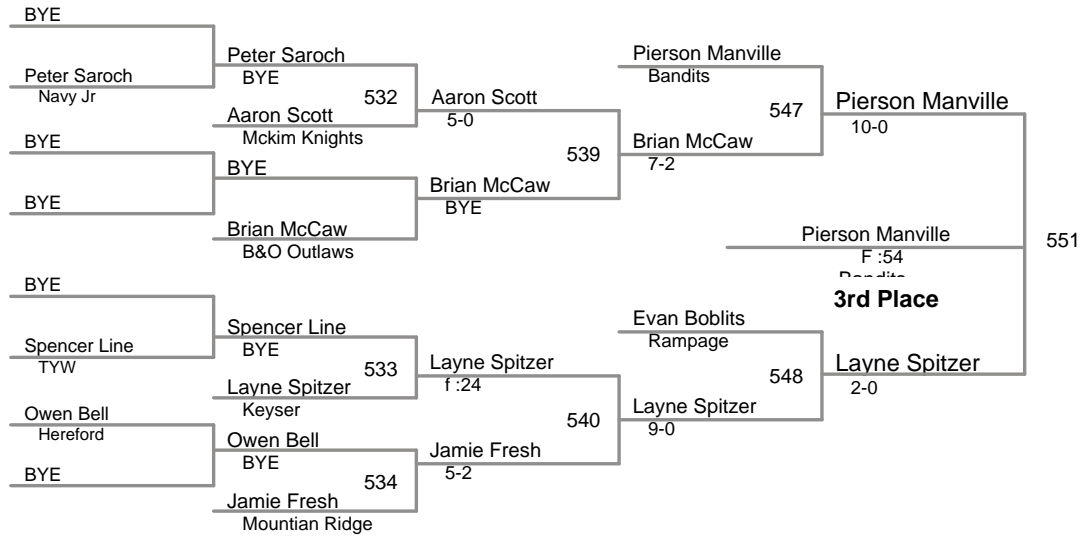

Best of 3 (optional)

Mid Winter Classic PM
11U

UNL Lbs

round 1

Peter Oduro *Haymarket Hurrica*
202
Kaden Kaufman *Keyser, WV* 6-5

---

round 4

---

round 2

---

round 5

Peter Oduro *Haymarket Hurrica*
Kaden Kaufman *Keyser, WV*

---

round 3

Peter Oduro *Haymarket Hurrica*
242
Kaden Kaufman *Keyser, WV* 5-4

Table of Results

Using HEAD-to-HEAD to break ties
between 1st and 2nd if necessary

Wrestler	Team	W	L	BP	F	TF	Pen

1	<u>Kaden Kaufman</u> <i>Keyser,</i>	4	
2	<u>Peter Oduro</u> <i>Haymarket</i> <i>Hurricanes,</i>	5	
3		6	

Manual Placement
↕

Mid Winter Classic PM
11U (on Mat 5)

60 Lbs