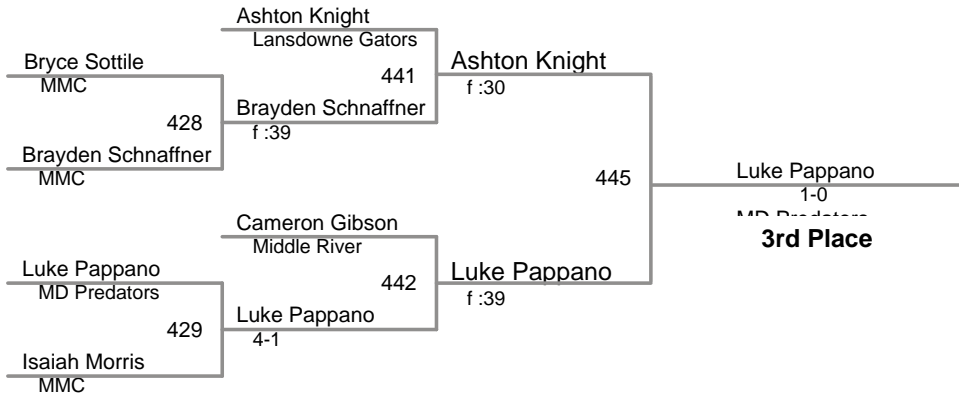

Mid Winter Classic PM
11U (on Mat 4)

108 Lbs