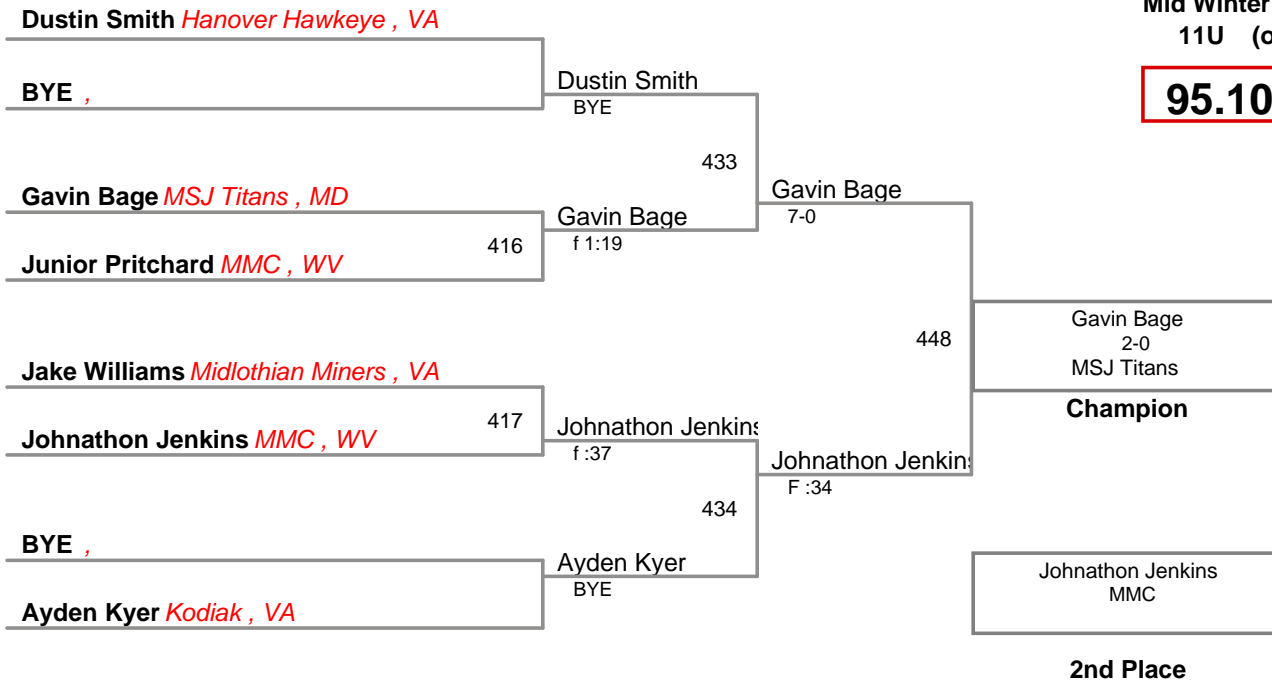

Mid Winter Classic PM
11U (on Mat 4)

95.100 Lbs