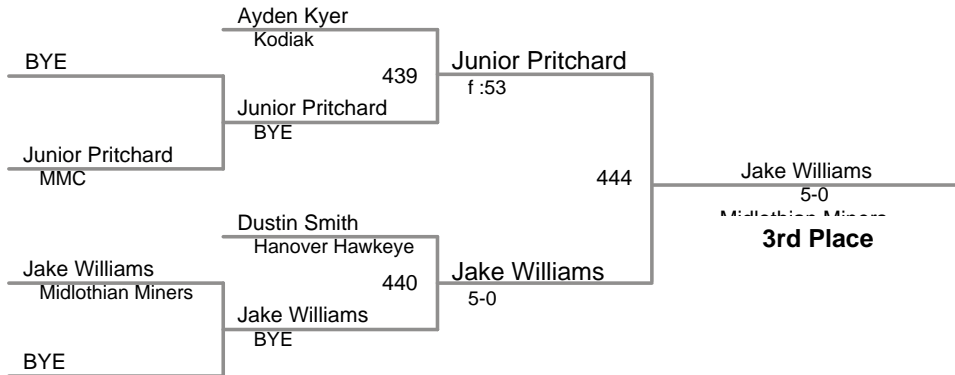

Mid Winter Classic PM
11U (on Mat 4)

95.100 Lbs