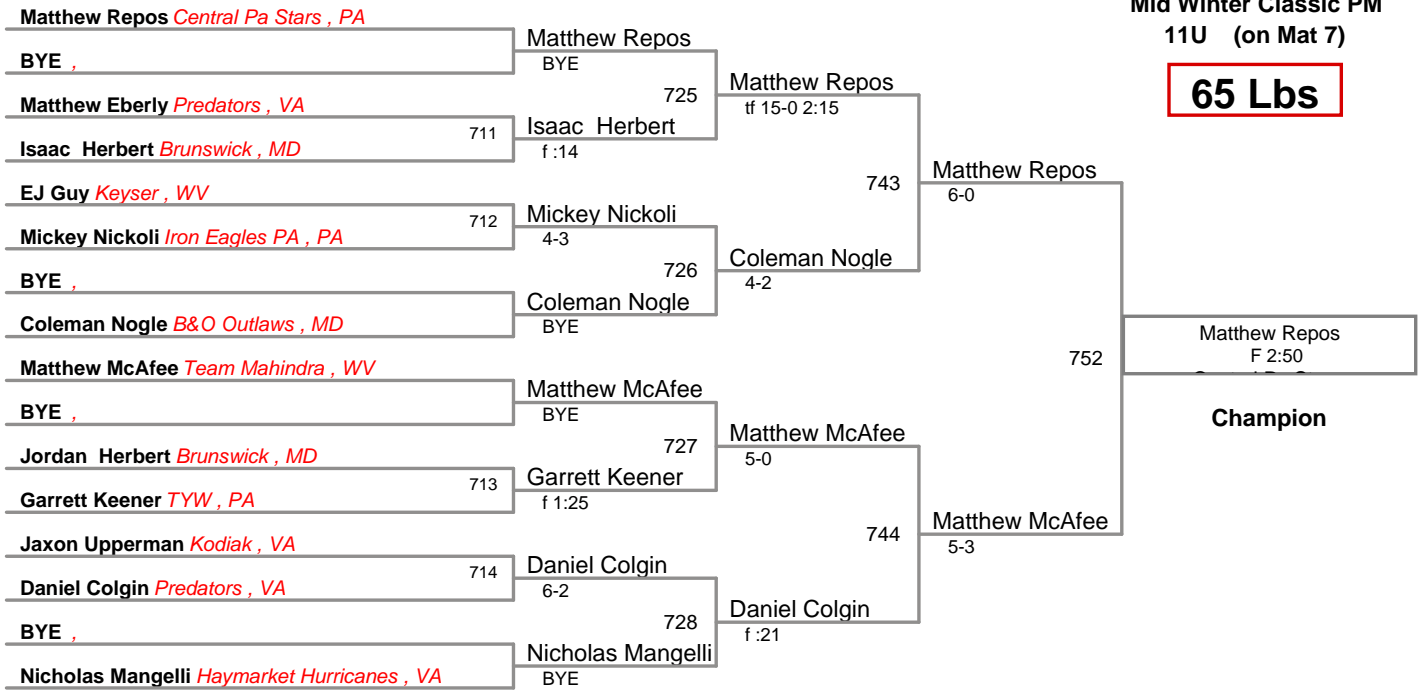

Mid Winter Classic PM
11U (on Mat 7)

65 Lbs