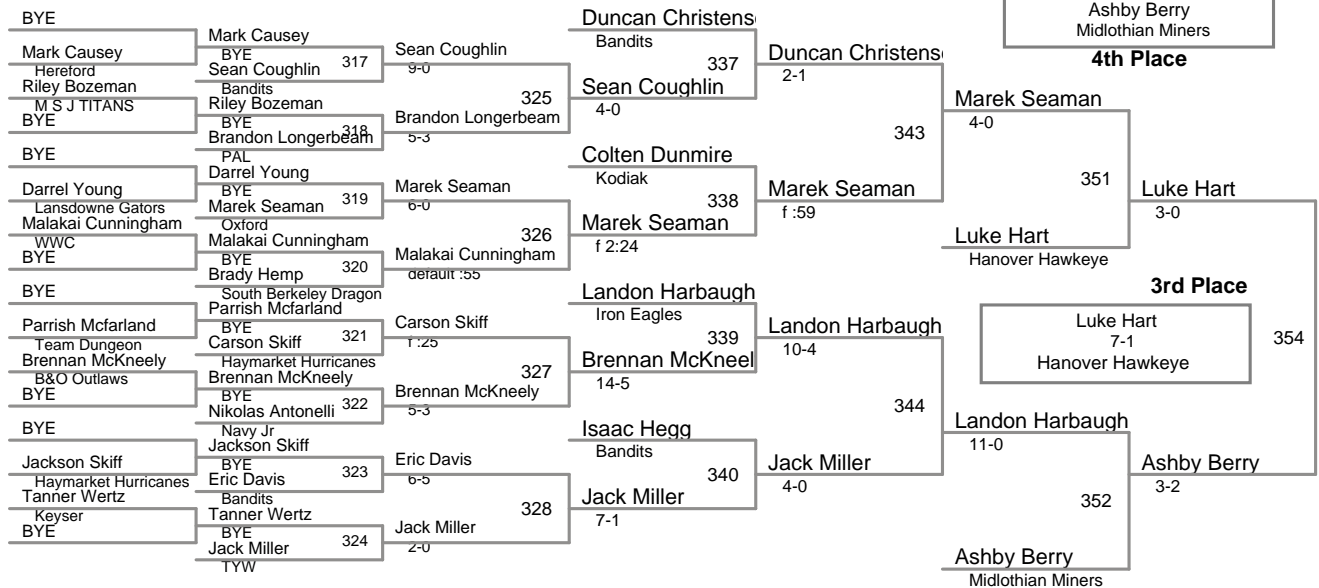

Mid Winter Classic PM
11U (on Mat 3)

75 Lbs