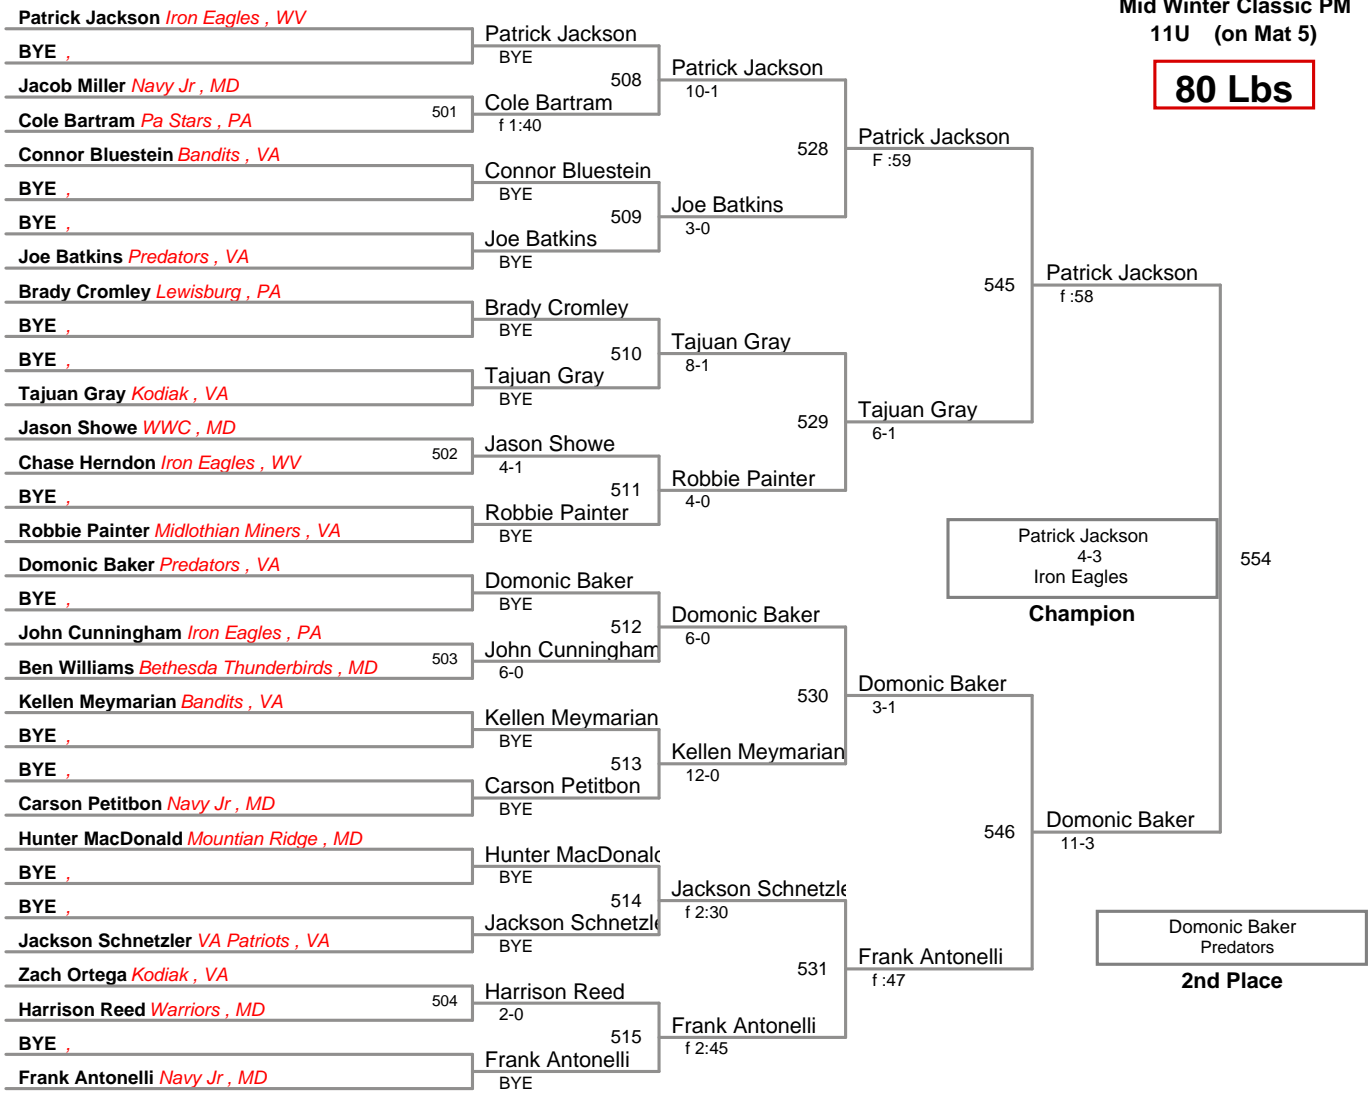

65 Lbs

Mid Winter Classic PM
11U (on Mat 3)

75 Lbs

Mid Winter Classic PM
11U (on Mat 5)

80 Lbs

Mid Winter Classic PM
11U (on Mat 8)

85 Lbs

Mid Winter Classic PM
11U (on Mat 8)