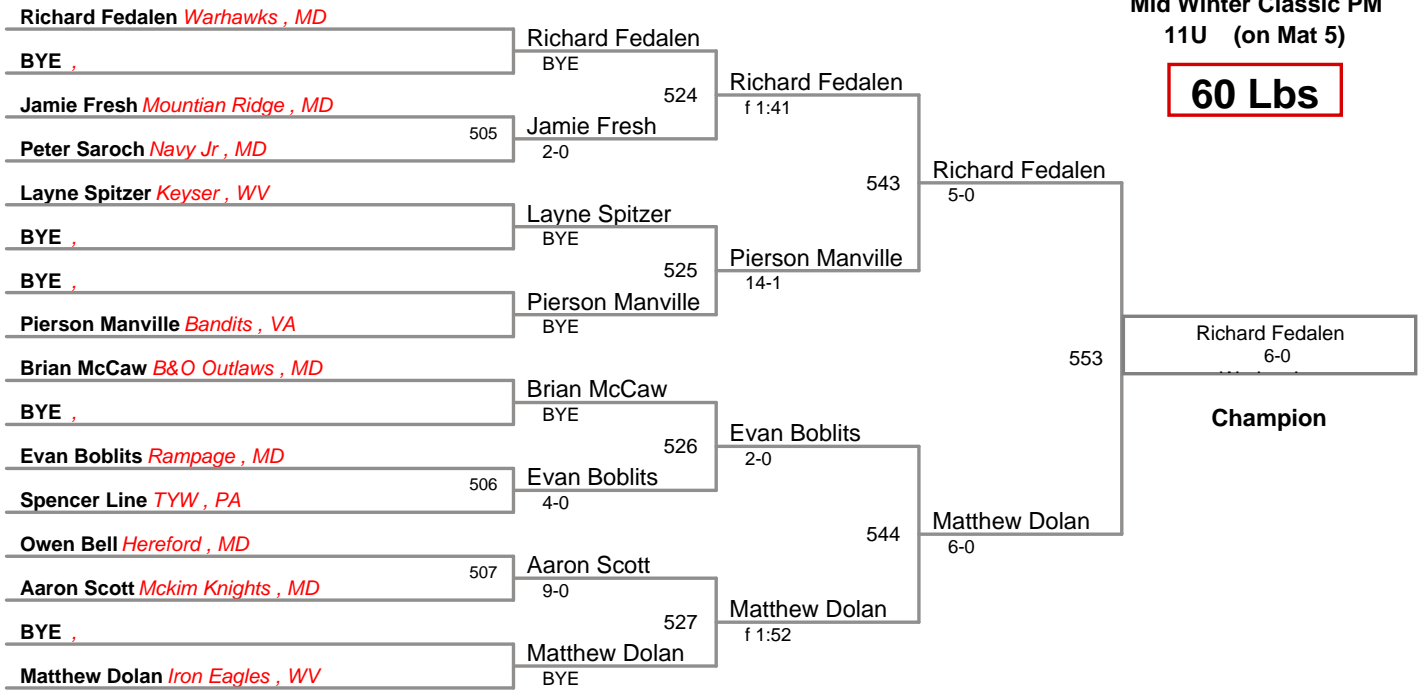

Best of 3 (optional)

Mid Winter Classic PM
11U

UNL Lbs

round 1

Peter Oduro *Haymarket Hurrica*
202
Kaden Kaufman *Keyser, WV* 6-5

---

round 4

---

round 2

---

round 5

Peter Oduro *Haymarket Hurrica*
Kaden Kaufman *Keyser, WV*

---

round 3

Peter Oduro *Haymarket Hurrica*
242
Kaden Kaufman *Keyser, WV* 5-4

Table of Results

Using HEAD-to-HEAD to break ties
between 1st and 2nd if necessary

Wrestler	Team	W	L	BP	F	TF	Pen

1	<u>Kaden Kaufman</u> <i>Keyser,</i>	4	
2	<u>Peter Oduro</u> <i>Haymarket</i> <i>Hurricanes,</i>	5	
3		6	

Manual Placement
↕

Mid Winter Classic PM
11U (on Mat 5)

60 Lbs