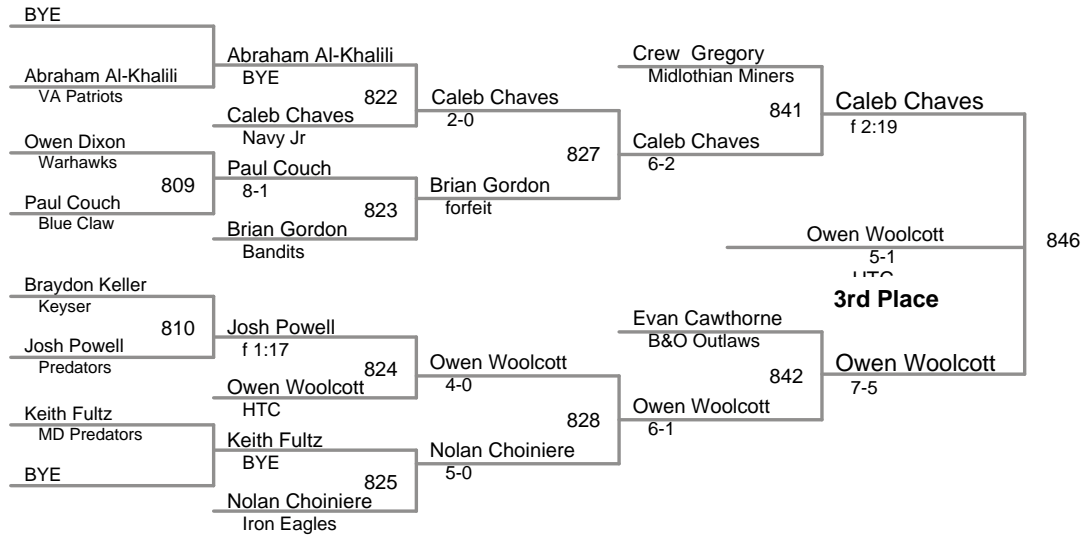

Mid Winter Classic PM
11U (on Mat 8)

90 Lbs