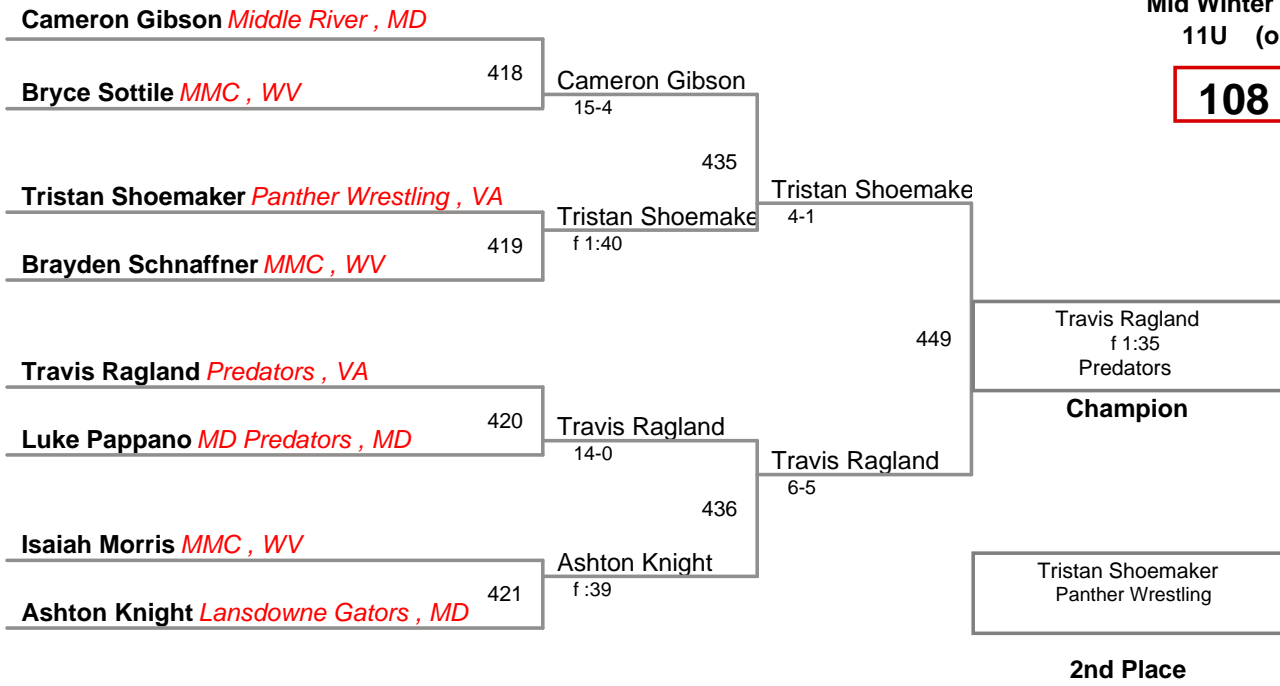

Mid Winter Classic PM
11U (on Mat 4)

108 Lbs