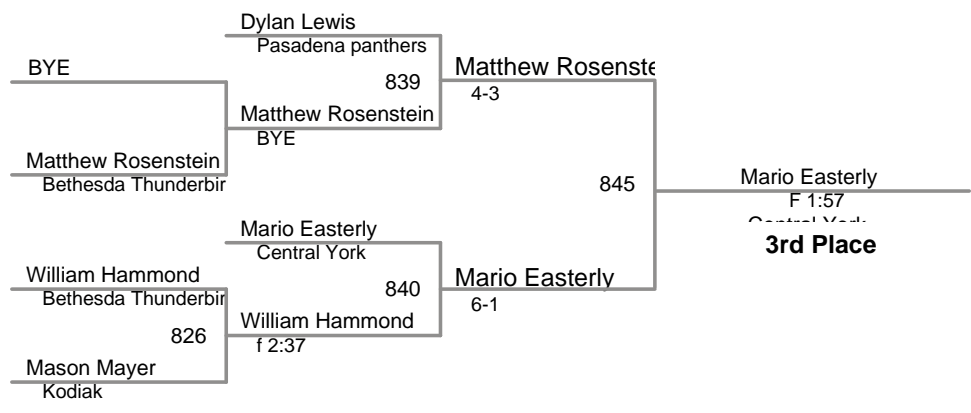

65 Lbs

Mid Winter Classic PM
11U (on Mat 3)

75 Lbs

Mid Winter Classic PM
11U (on Mat 5)

80 Lbs

Mid Winter Classic PM
11U (on Mat 8)

85 Lbs

Mid Winter Classic PM
11U (on Mat 8)