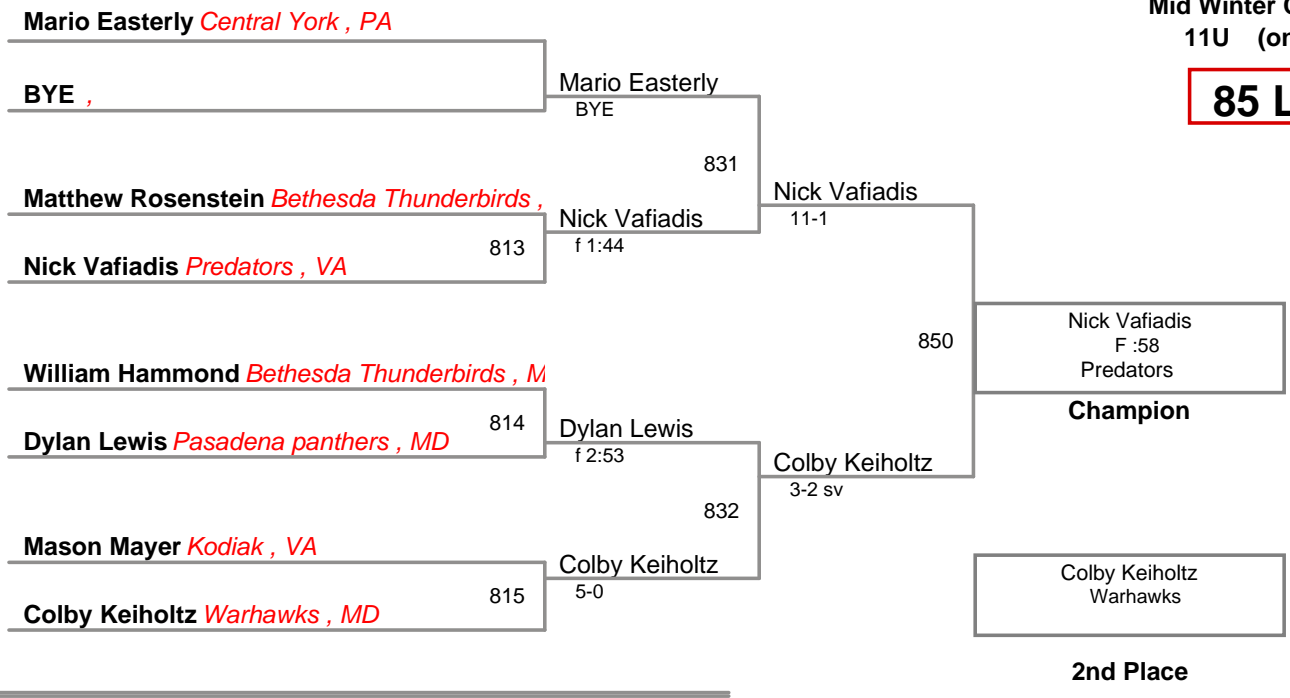

65 Lbs

Mid Winter Classic PM
11U (on Mat 3)

75 Lbs

Mid Winter Classic PM
11U (on Mat 5)

80 Lbs

Mid Winter Classic PM
11U (on Mat 8)

85 Lbs

Mid Winter Classic PM
11U (on Mat 8)