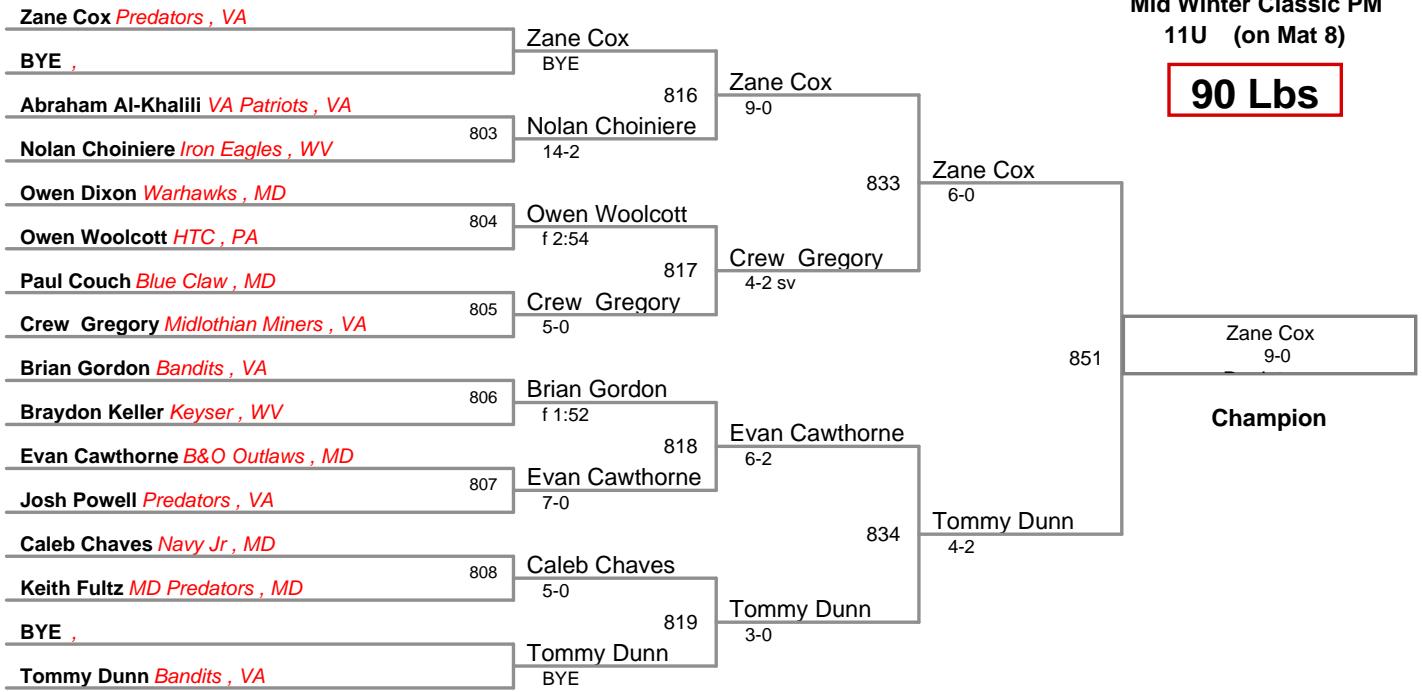

Mid Winter Classic PM
11U (on Mat 8)

90 Lbs