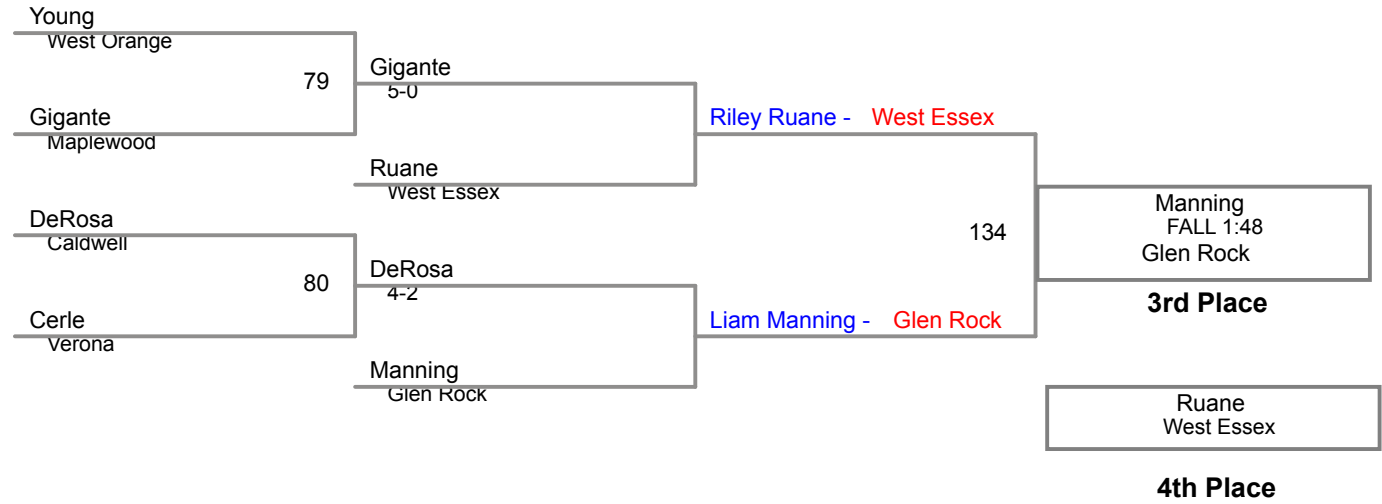

[AM]36TH ANNUAL CALDWEL
MIDGET

92 Lbs

3-Man Round Robin

[AM]36TH ANNUAL CALDWELL
MIDGET

100 Lbs

round 1

Joseph Haines - Nutley
14 Brown
Jayden Brown - Bear Cave FALL 1:30

Noah Adkins - Sparta
Adkins
BYE - BYE

round 4

_____

_____

_____

round 2

_____

_____

_____

round 5

Noah Adkins - Sparta
136 Brown
Jayden Brown - Bear Cave FALL :53

Joseph Haines - Nutley
Haines
BYE - BYE

_____

round 3

Joseph Haines - Nutley
81 Haines
Noah Adkins - Sparta FALL :14

Jayden Brown - Bear Cave
Brown
BYE - BYE

_____

Using HEAD-to-HEAD to break ties
between 1st and 2nd if necessary

Table of Results

Wrestler	Team	W	L	BP	F	TF	Pen
Brown, Jayden	Bear Cave	2	0	4	2		0
Haines, Joseph	Nutley	1	1	2	1		0
Adkins, Noah	Sparta	0	2				0

1	Jayden Brown - UNA-Bear Cave	4	____	Manual Placement
2	Joseph Haines - UNA-Nutley	5	____	☐
3	Noah Adkins - UNA-Sparta	6	____