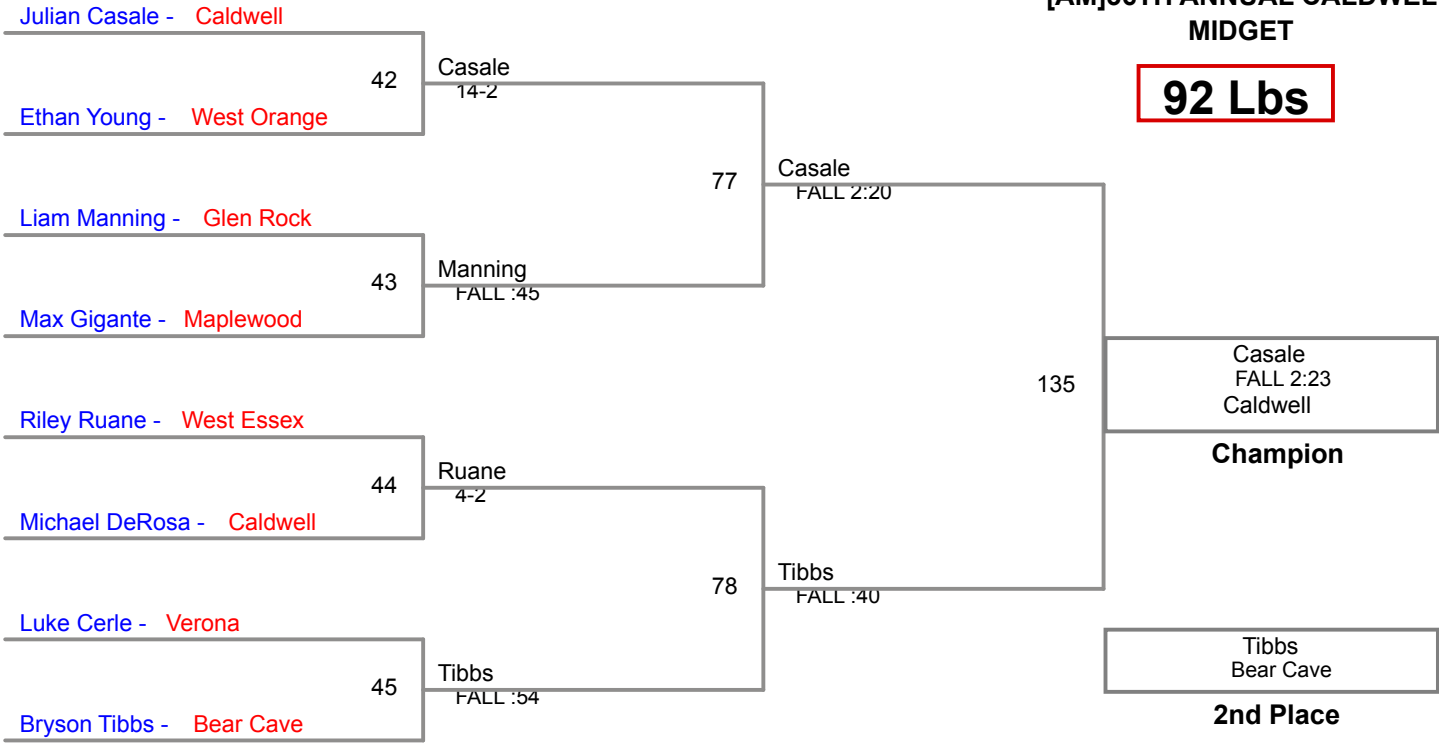

[AM]36TH ANNUAL CALDWEL
MIDGET

92 Lbs

3-Man Round Robin

[AM]36TH ANNUAL CALDWELL
MIDGET

100 Lbs

round 1

Joseph Haines - Nutley
14 Brown
Jayden Brown - Bear Cave FALL 1:30

Noah Adkins - Sparta
Adkins
BYE - BYE

round 4

_____

_____

_____

round 2

_____

_____

_____

round 5

Noah Adkins - Sparta
136 Brown
Jayden Brown - Bear Cave FALL :53

Joseph Haines - Nutley
Haines
BYE - BYE

_____

round 3

Joseph Haines - Nutley
81 Haines
Noah Adkins - Sparta FALL :14

Jayden Brown - Bear Cave
Brown
BYE - BYE

_____

Using HEAD-to-HEAD to break ties
between 1st and 2nd if necessary

Table of Results

Wrestler	Team	W	L	BP	F	TF	Pen
Brown, Jayden	Bear Cave	2	0	4	2		0
Haines, Joseph	Nutley	1	1	2	1		0
Adkins, Noah	Sparta	0	2				0

1	Jayden Brown - UNA-Bear Cave	4	____	Manual Placement
2	Joseph Haines - UNA-Nutley	5	____	☐
3	Noah Adkins - UNA-Sparta	6	____