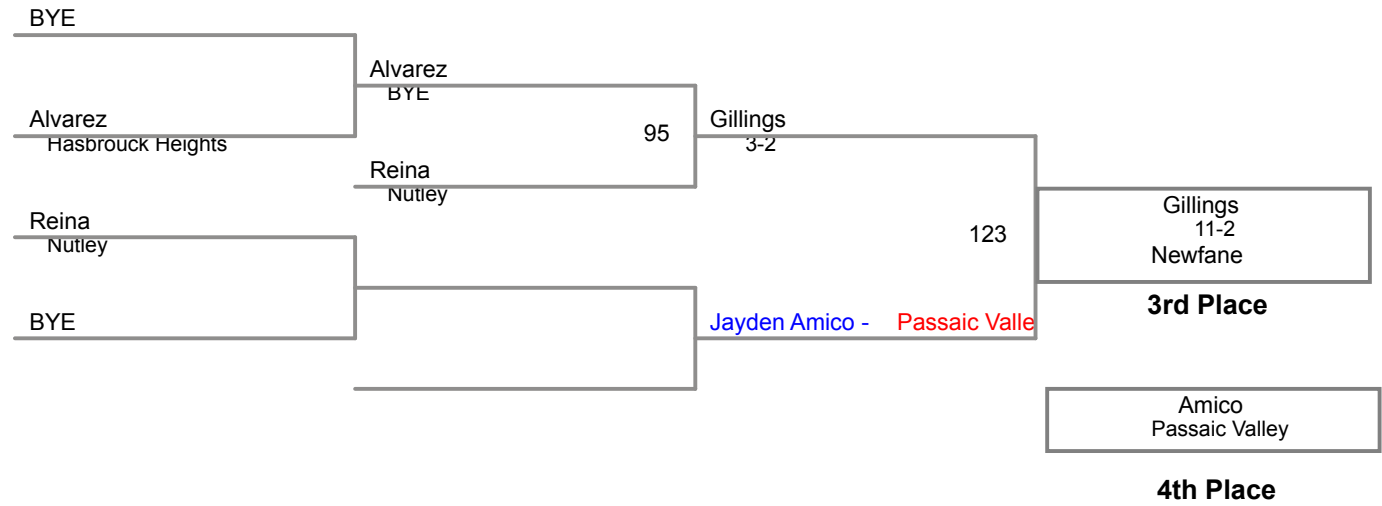

[AM]36TH ANNUAL CALDWEL
MIDGET

55 Lbs

[AM]36TH ANNUAL CALDWEL
MIDGET

60 Lbs

[AM]36TH ANNUAL CALDWEL
MIDGET

65 Lbs

[AM]36TH ANNUAL CALDWEL
MIDGET

70 Lbs