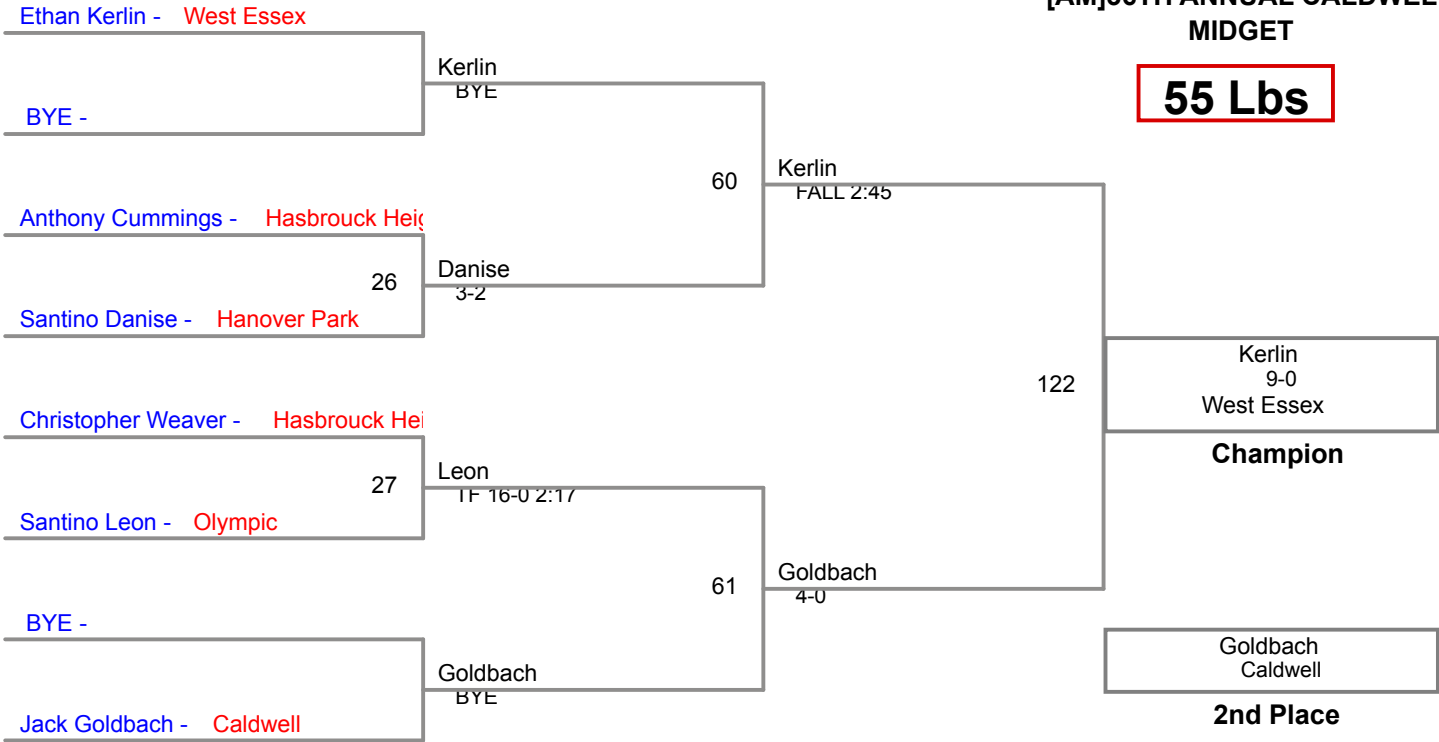

[AM]36TH ANNUAL CALDWEL
MIDGET

55 Lbs

[AM]36TH ANNUAL CALDWEL
MIDGET

60 Lbs

[AM]36TH ANNUAL CALDWEL
MIDGET

65 Lbs

[AM]36TH ANNUAL CALDWEL
MIDGET

70 Lbs