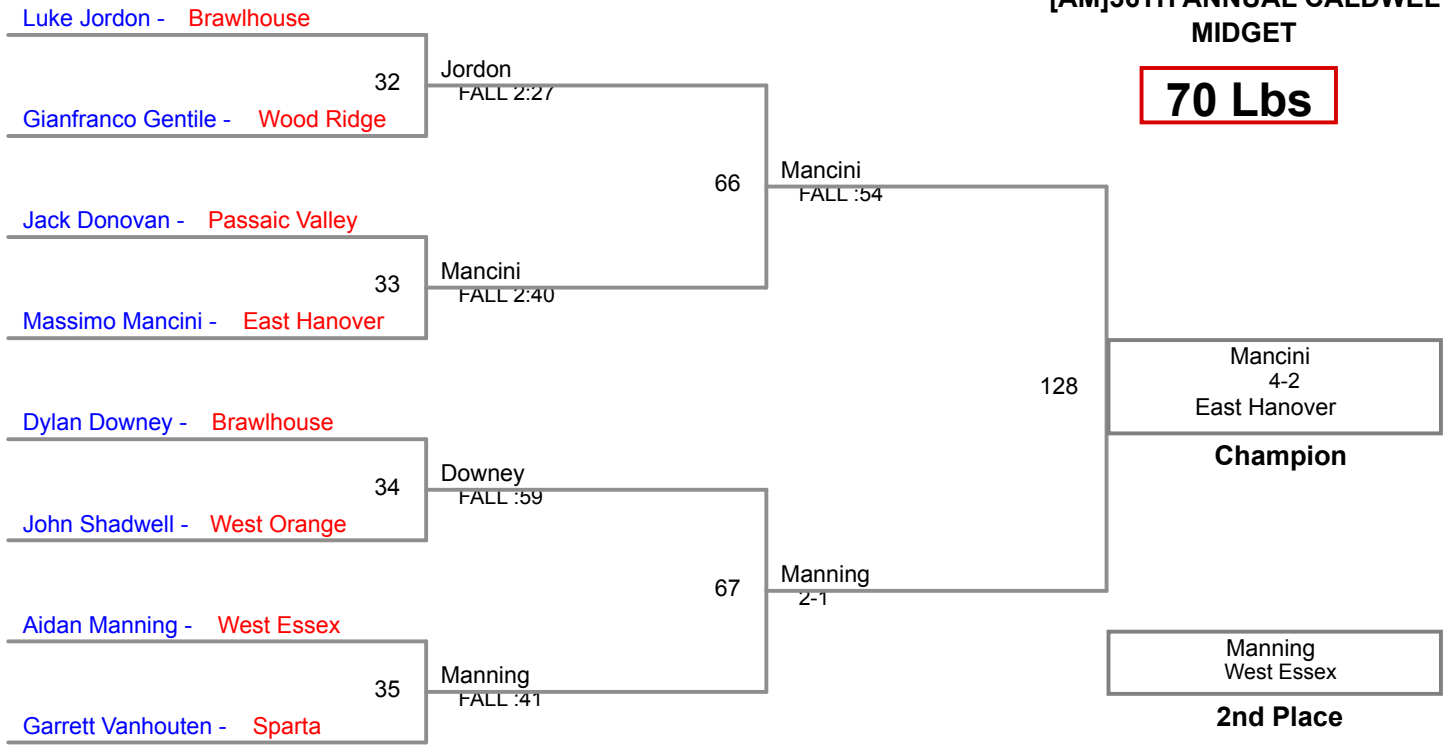

[AM]36TH ANNUAL CALDWEL
MIDGET

55 Lbs

[AM]36TH ANNUAL CALDWEL
MIDGET

60 Lbs

[AM]36TH ANNUAL CALDWEL
MIDGET

65 Lbs

[AM]36TH ANNUAL CALDWEL
MIDGET

70 Lbs