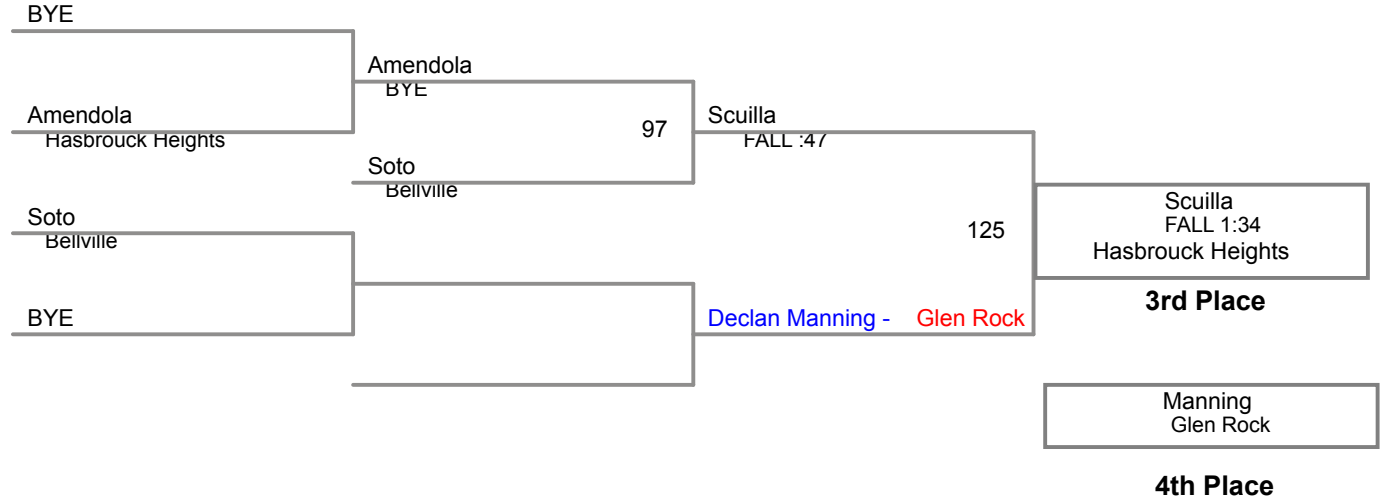

[AM]36TH ANNUAL CALDWEL
MIDGET

55 Lbs

[AM]36TH ANNUAL CALDWEL
MIDGET

60 Lbs

[AM]36TH ANNUAL CALDWEL
MIDGET

65 Lbs

[AM]36TH ANNUAL CALDWEL
MIDGET

70 Lbs