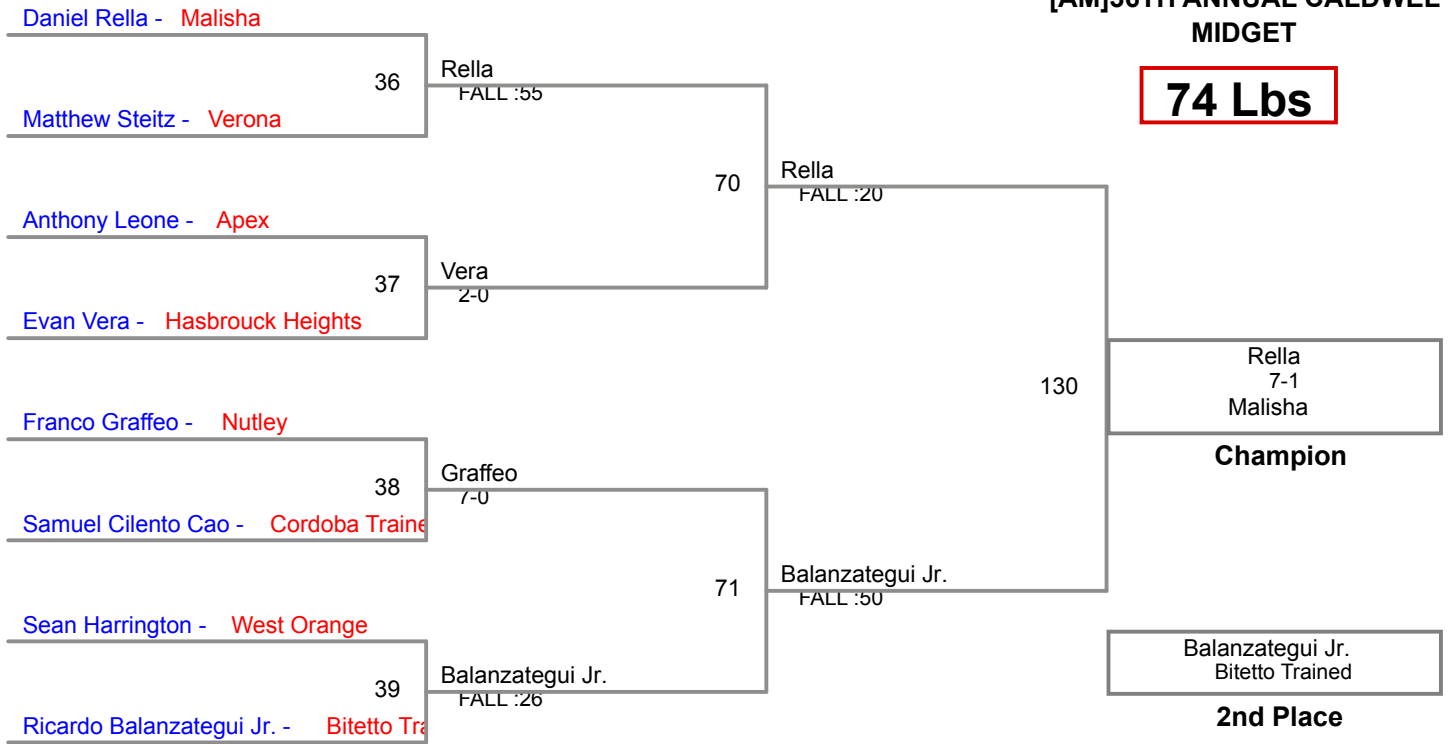

[AM]36TH ANNUAL CALDWELL
MIDGET

74 Lbs