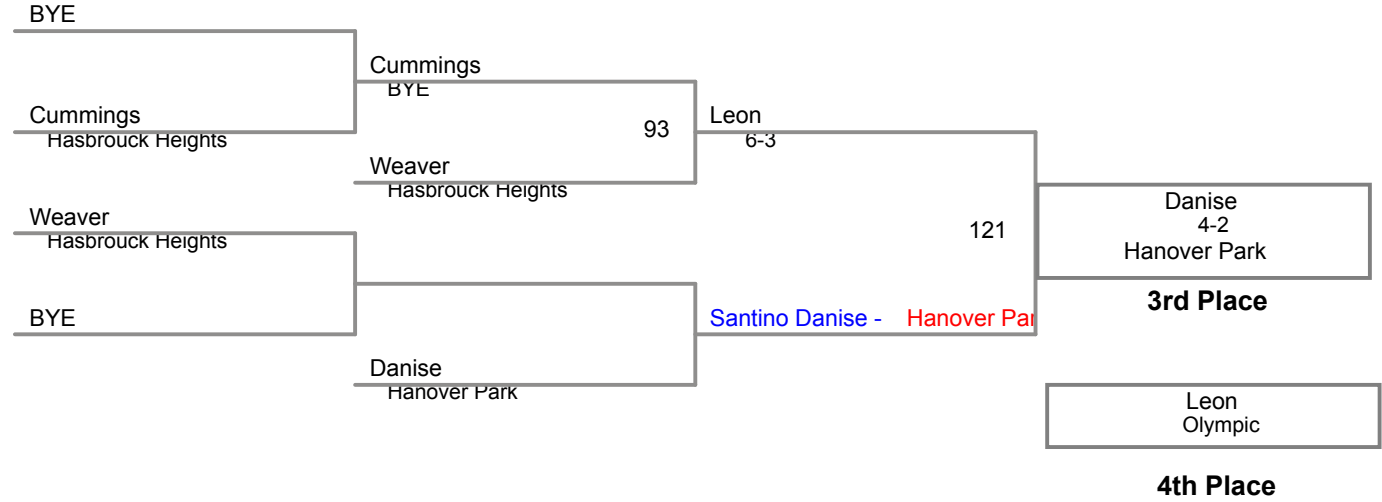

[AM]36TH ANNUAL CALDWEL
MIDGET

55 Lbs

[AM]36TH ANNUAL CALDWEL
MIDGET

60 Lbs

[AM]36TH ANNUAL CALDWEL
MIDGET

65 Lbs

[AM]36TH ANNUAL CALDWEL
MIDGET

70 Lbs