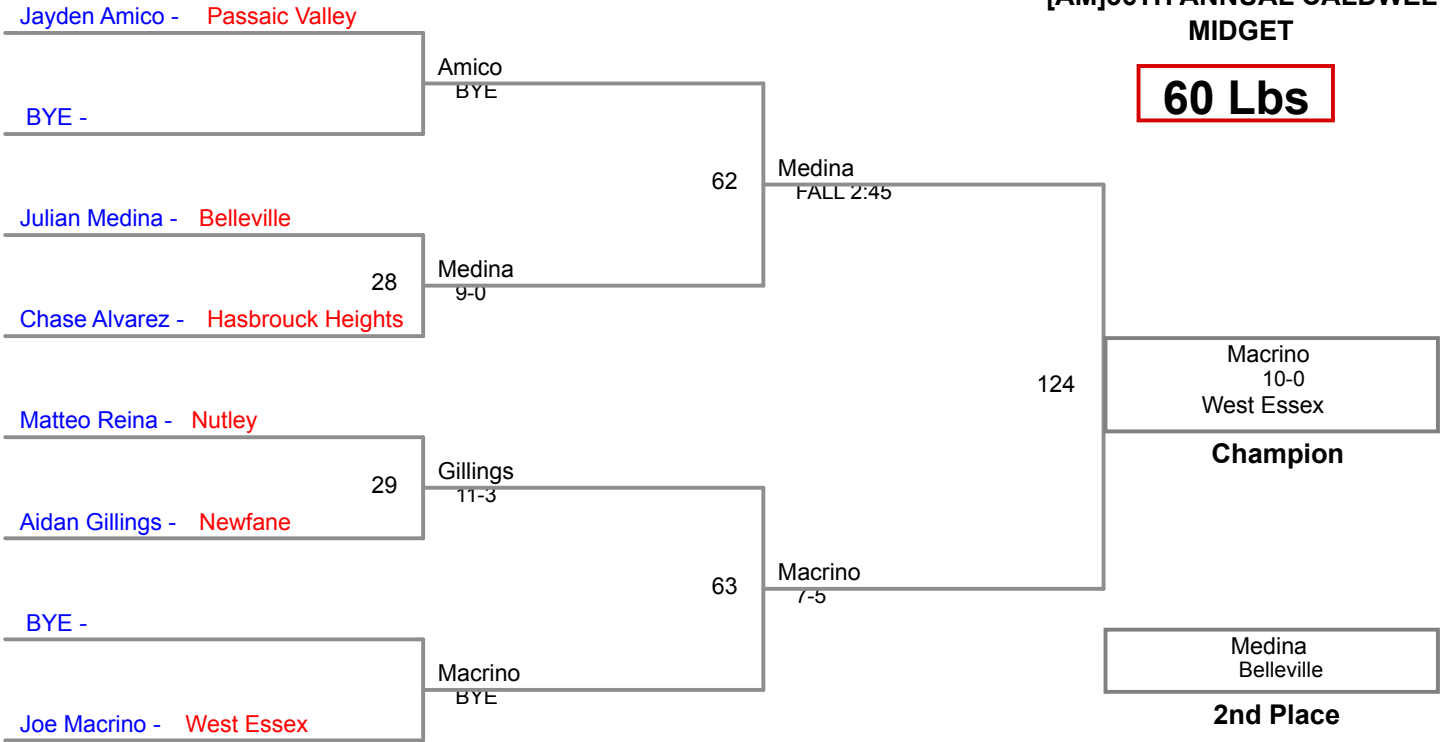

[AM]36TH ANNUAL CALDWEL
MIDGET

55 Lbs

[AM]36TH ANNUAL CALDWEL
MIDGET

60 Lbs

[AM]36TH ANNUAL CALDWEL
MIDGET

65 Lbs

[AM]36TH ANNUAL CALDWEL
MIDGET

70 Lbs