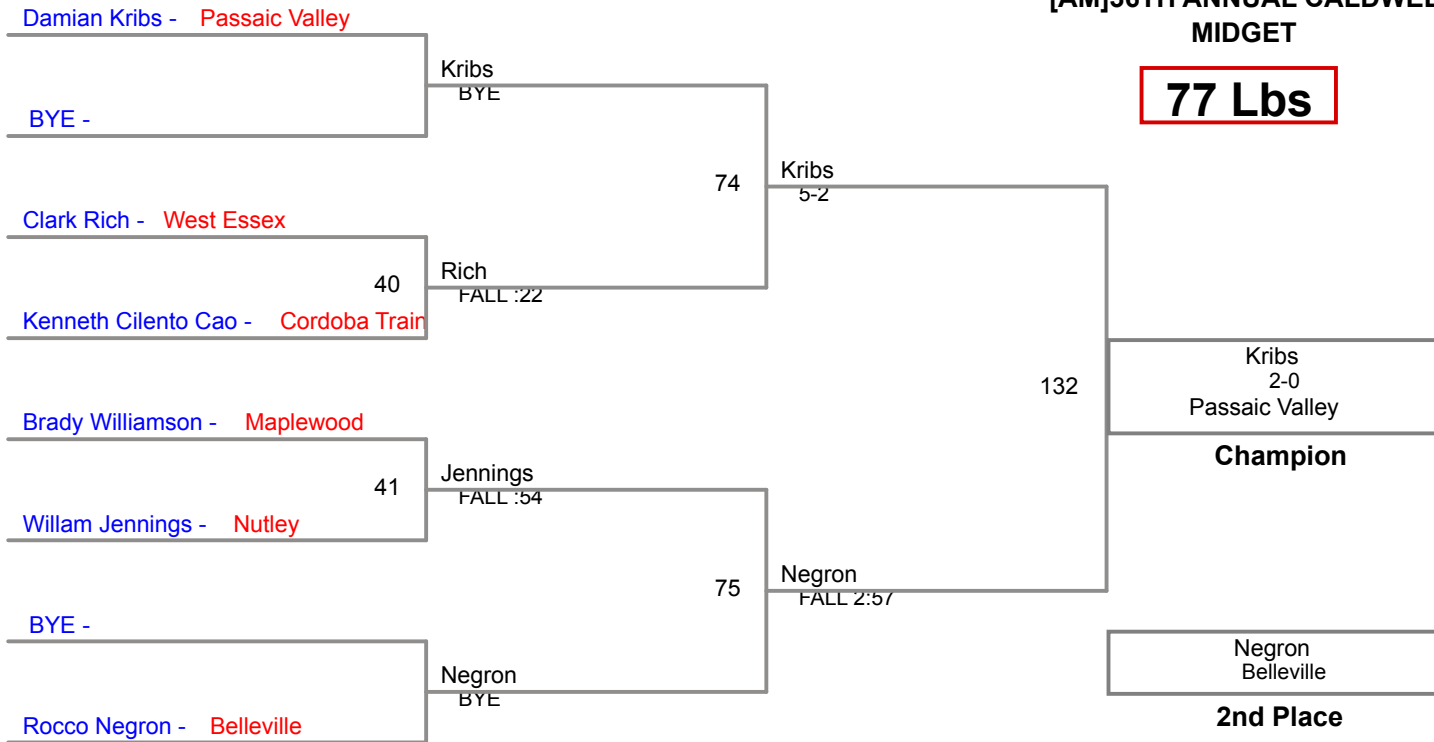

[AM]36TH ANNUAL CALDWEL
MIDGET

77 Lbs