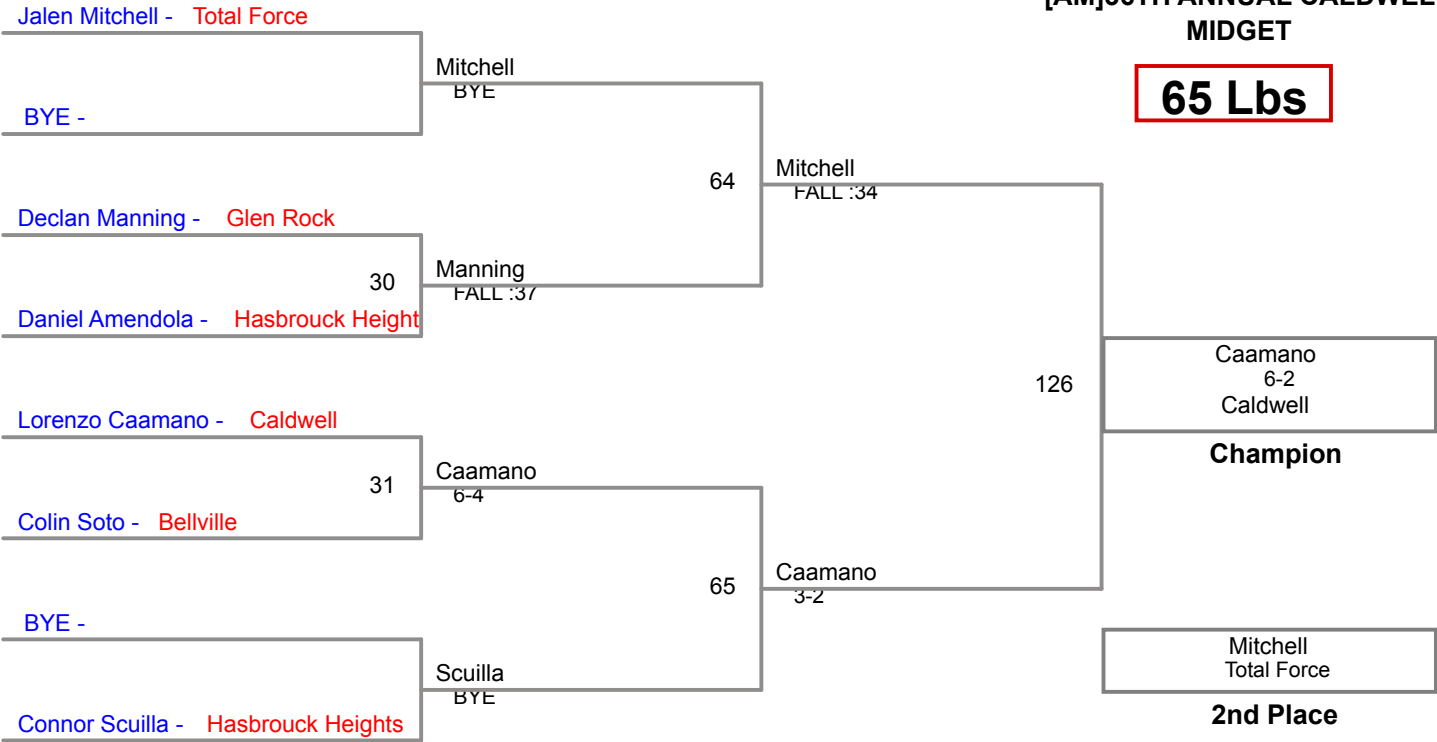

[AM]36TH ANNUAL CALDWEL
MIDGET

55 Lbs

[AM]36TH ANNUAL CALDWEL
MIDGET

60 Lbs

[AM]36TH ANNUAL CALDWEL
MIDGET

65 Lbs

[AM]36TH ANNUAL CALDWEL
MIDGET

70 Lbs