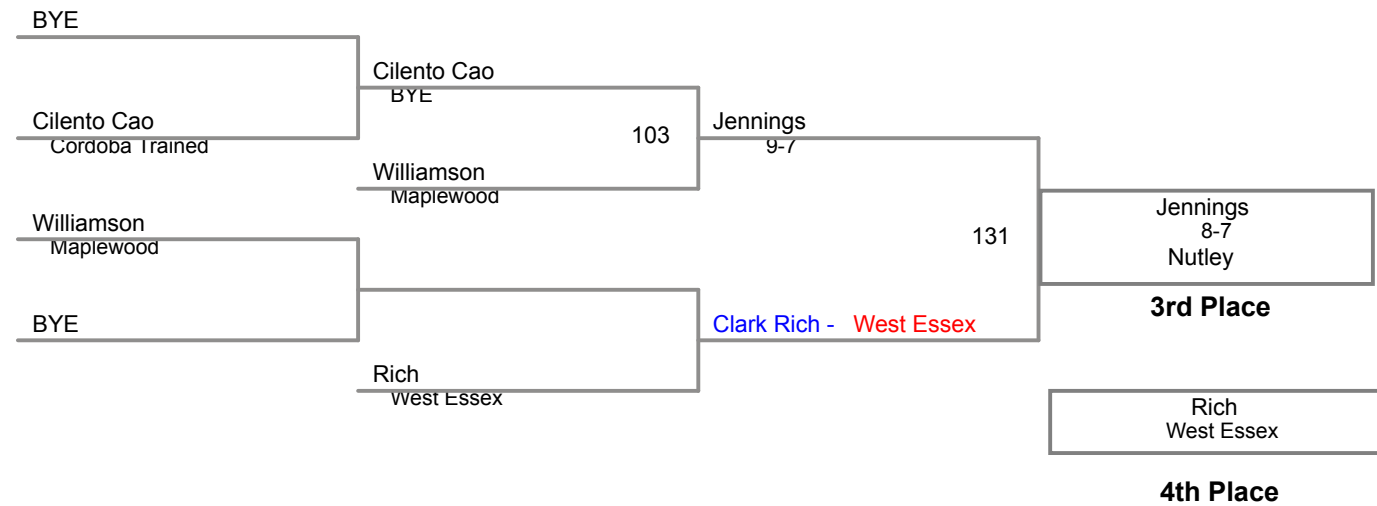

[AM]36TH ANNUAL CALDWEL
MIDGET

77 Lbs