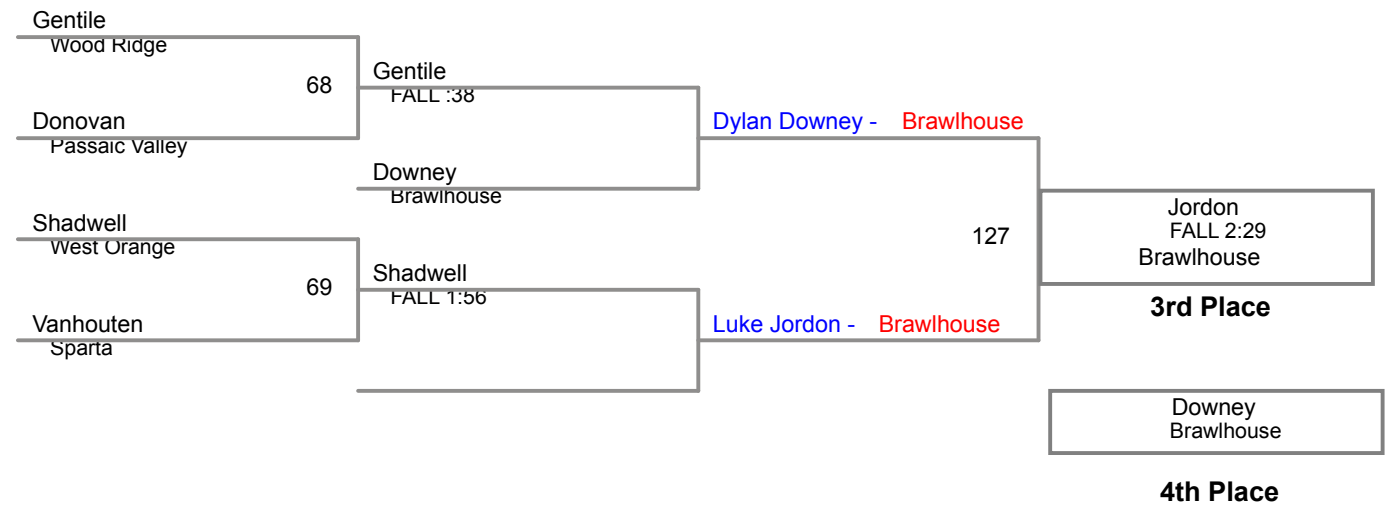

[AM]36TH ANNUAL CALDWEL
MIDGET

55 Lbs

[AM]36TH ANNUAL CALDWEL
MIDGET

60 Lbs

[AM]36TH ANNUAL CALDWEL
MIDGET

65 Lbs

[AM]36TH ANNUAL CALDWEL
MIDGET

70 Lbs