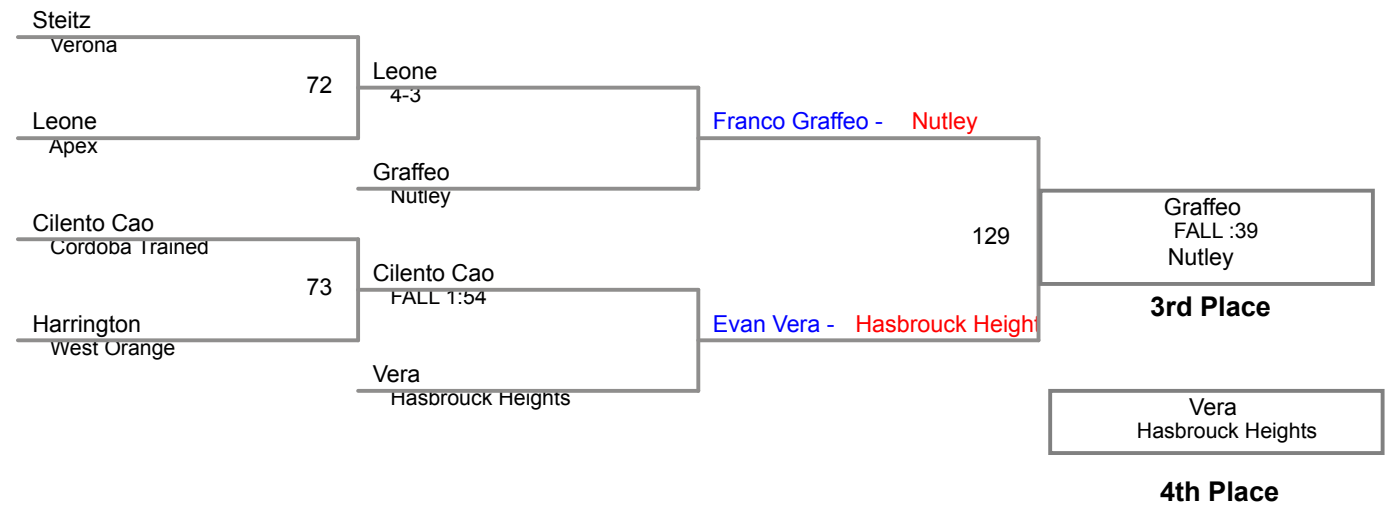

[AM]36TH ANNUAL CALDWELL
MIDGET

74 Lbs