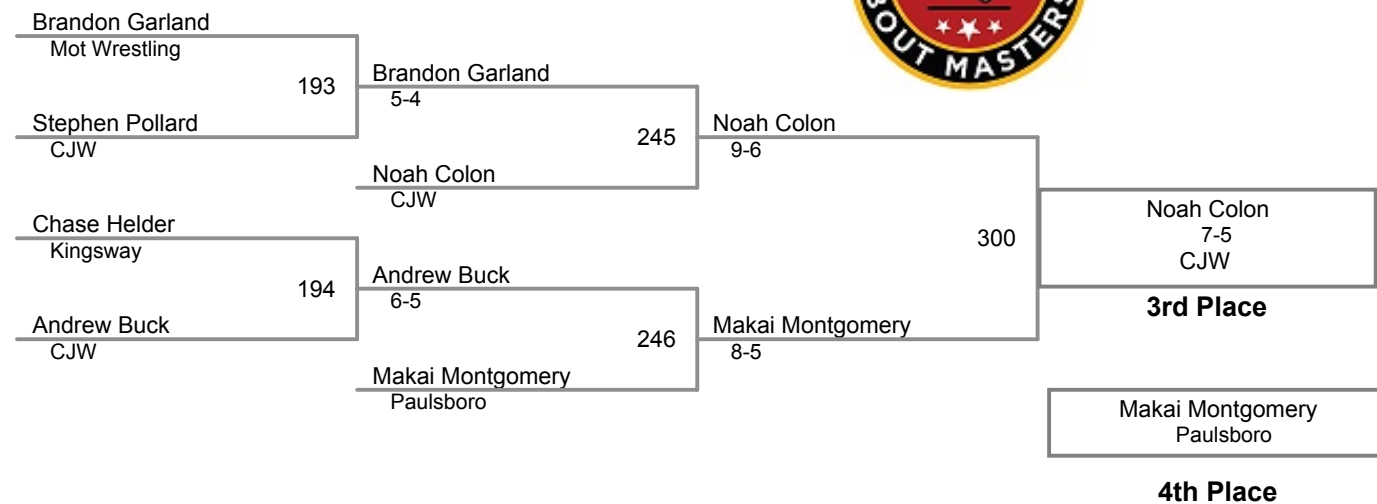

Clearview Jr. Wrestling
Midget

66 Lbs