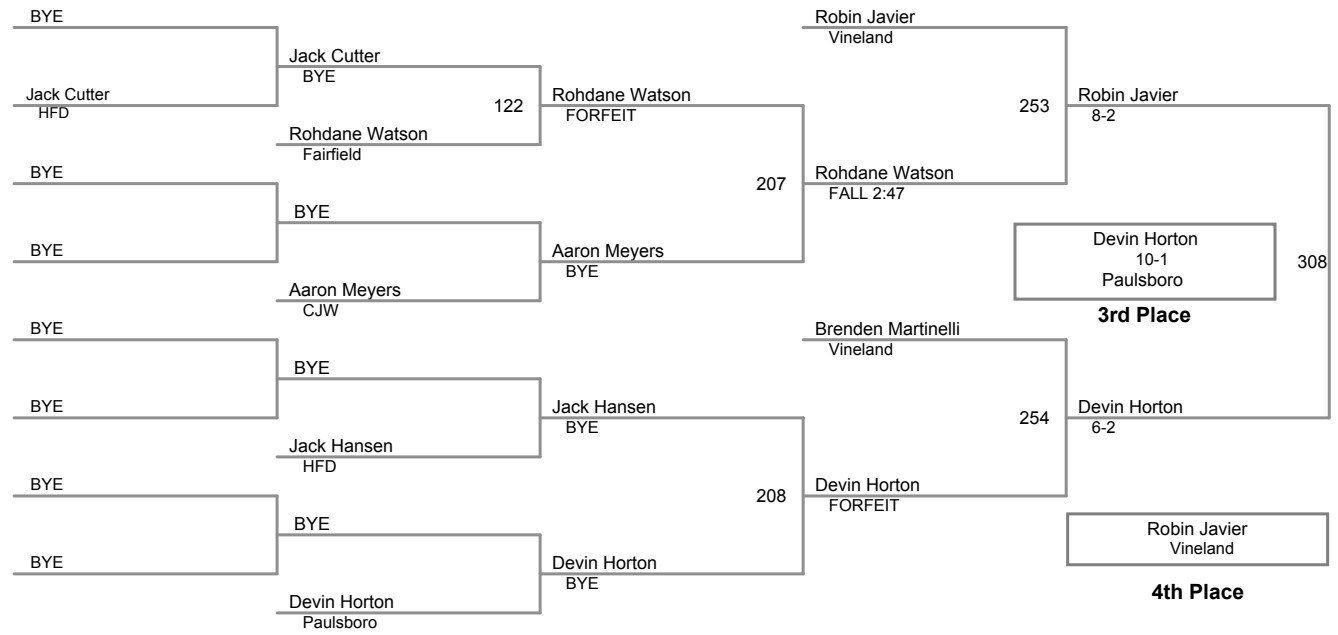

Clearview Jr. Wrestling
Midget

85 Lbs