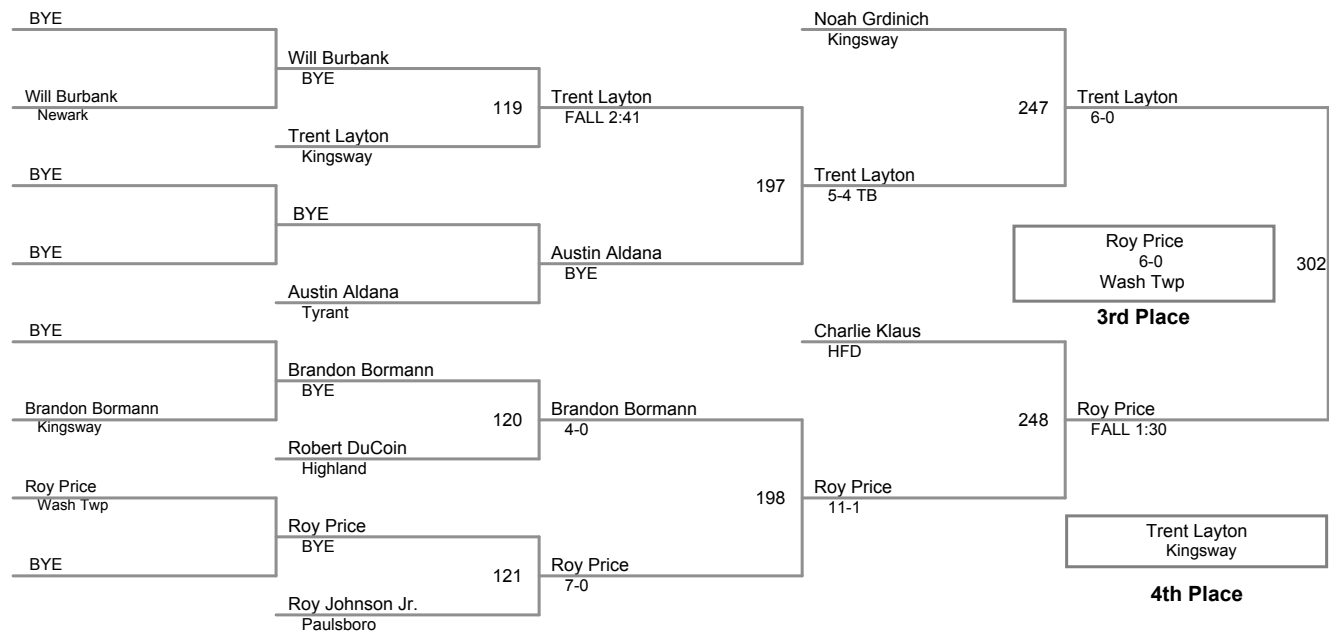

Clearview Jr. Wrestling
Midget

70 Lbs