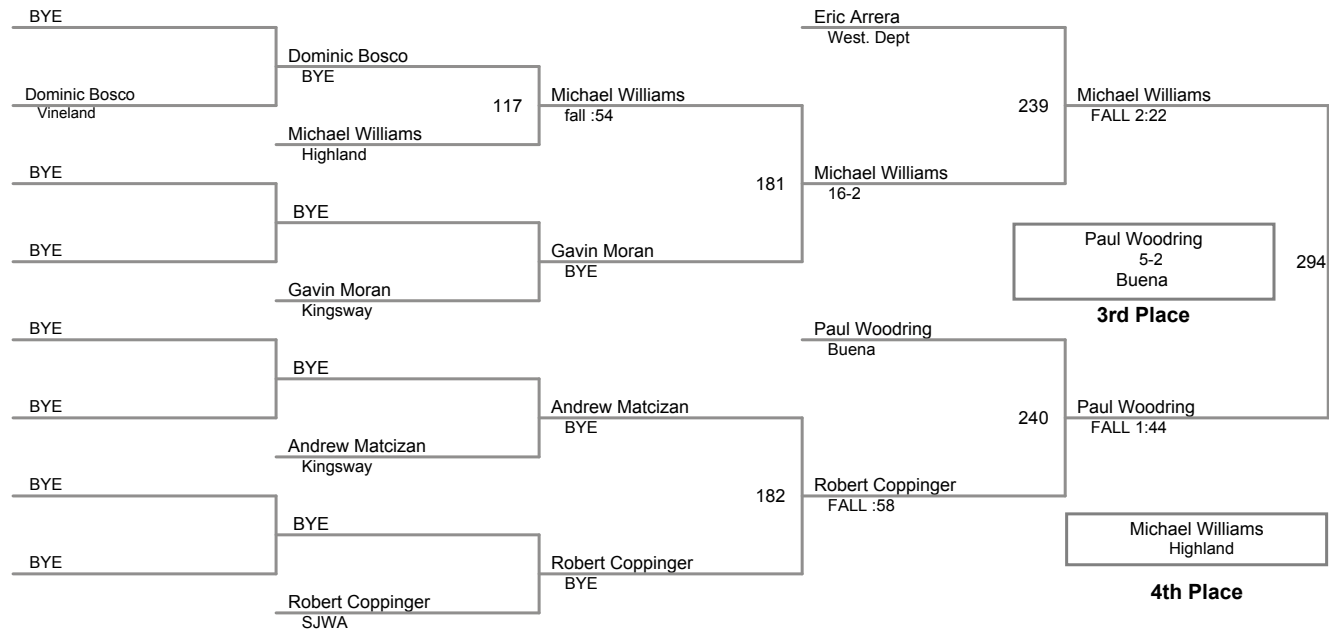

Clearview Jr. Wrestling
Midget

60 Lbs