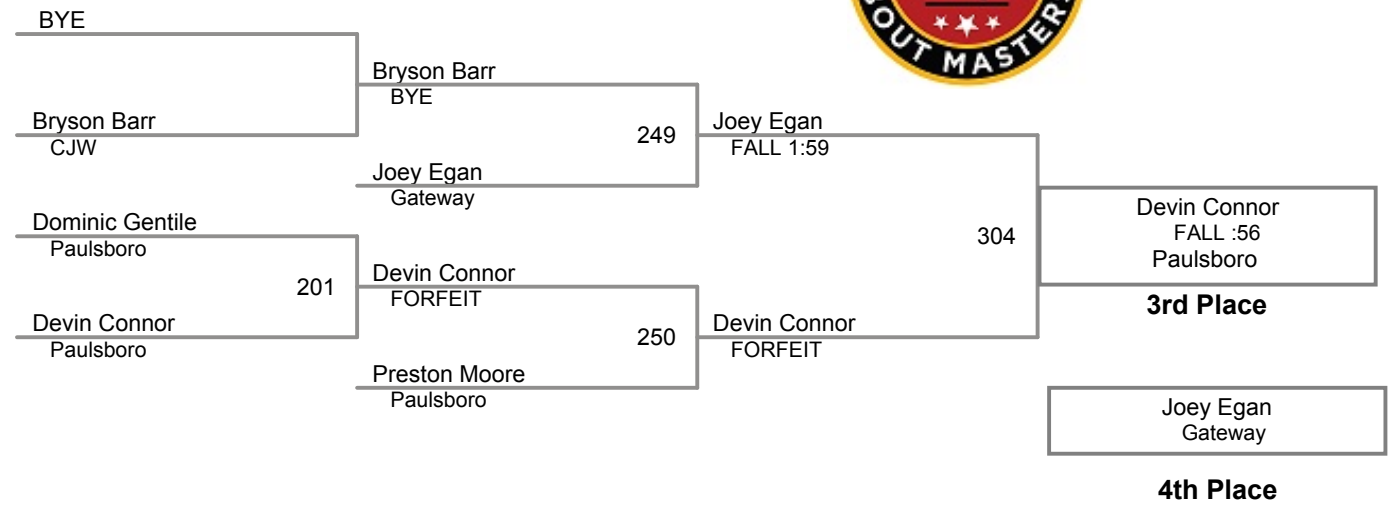

Clearview Jr. Wrestling
Midget

75 Lbs