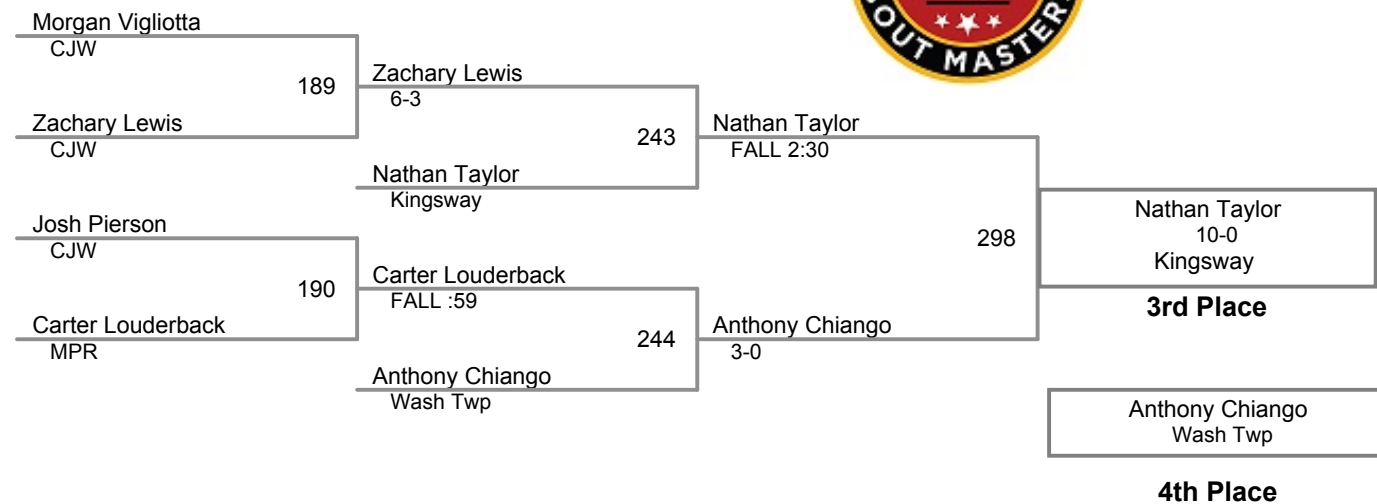

Clearview Jr. Wrestling
Midget

65 Lbs