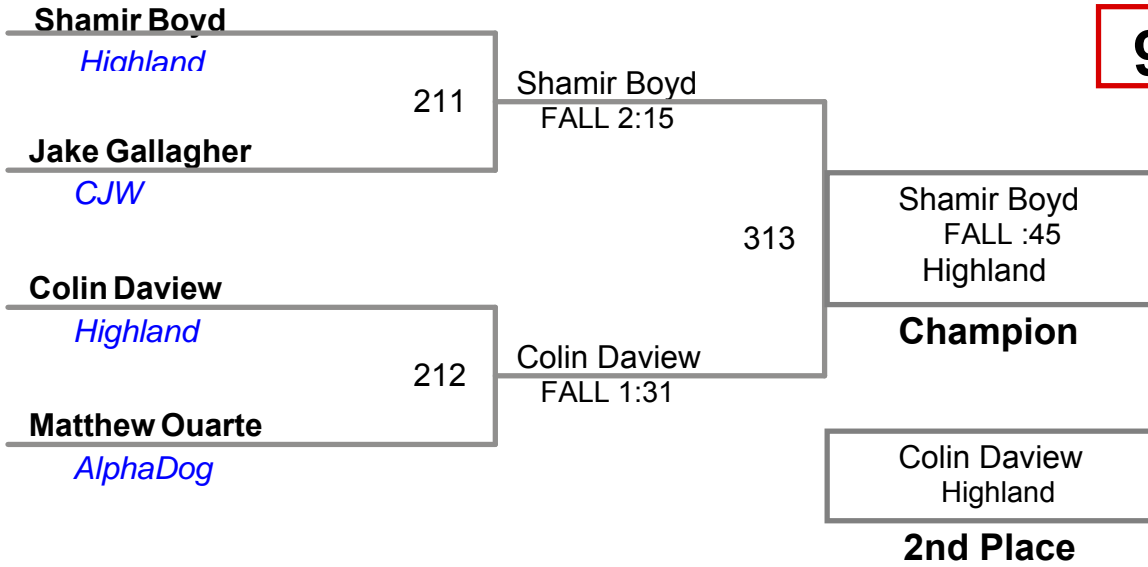

Clearview Jr. Wrestling
Midget

95 Lbs