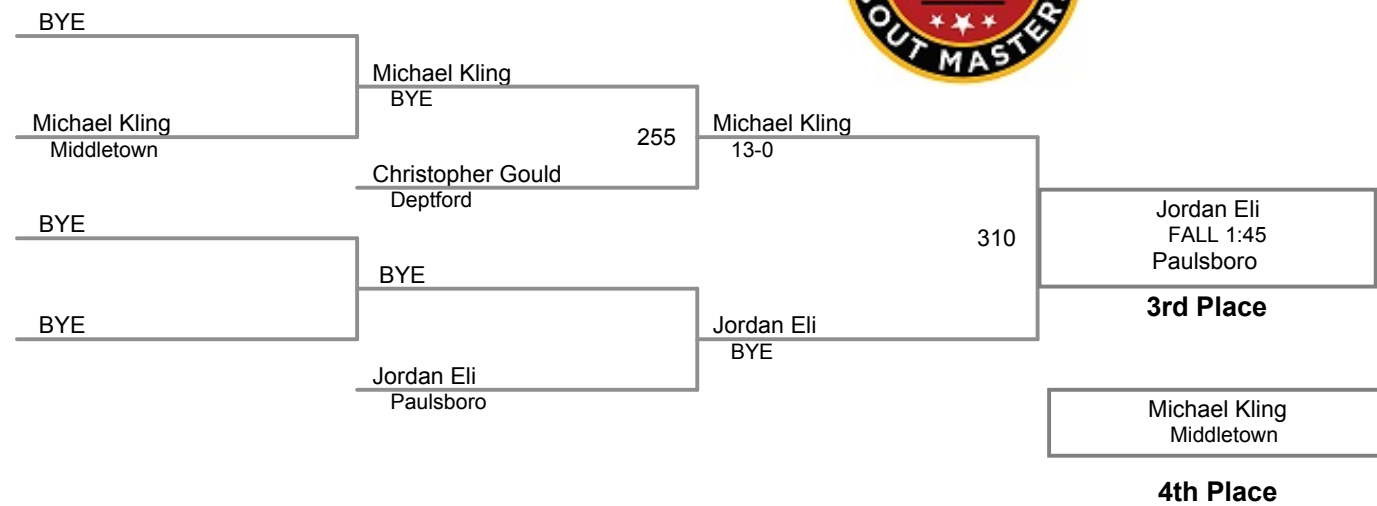

**Clearview Jr. Wrestling
Midget**

90 Lbs