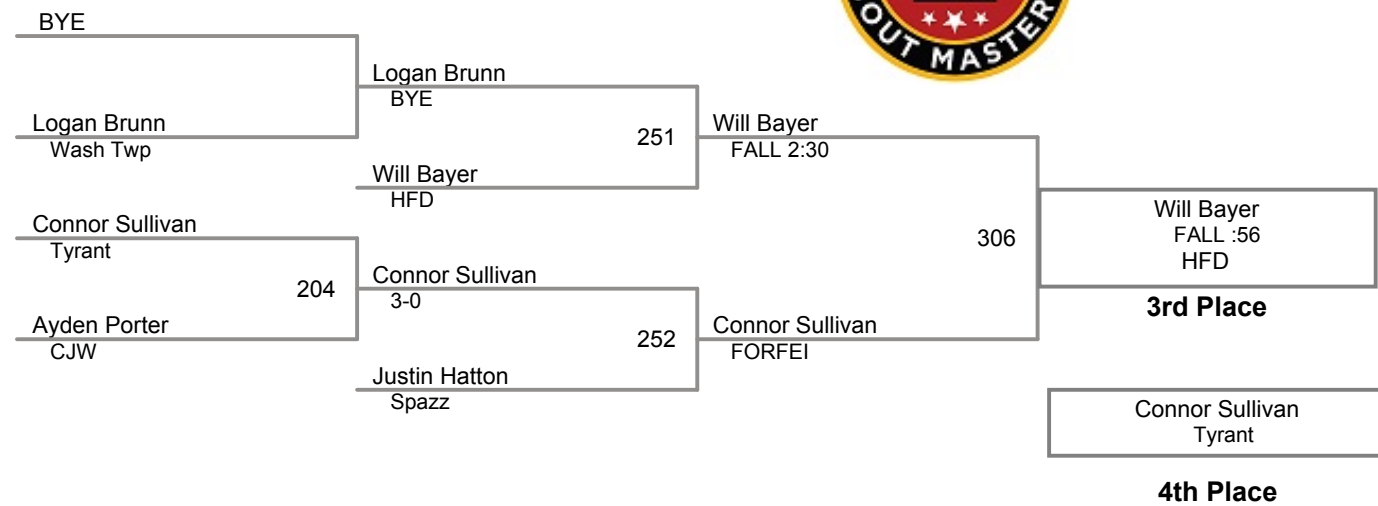

Clearview Jr. Wrestling
Midget

80 Lbs