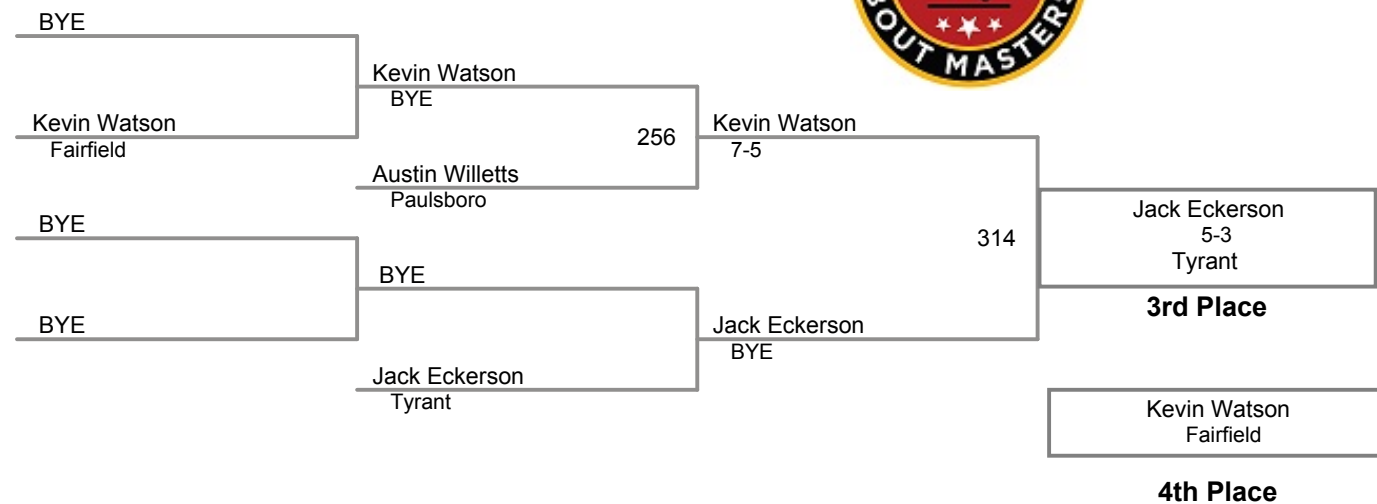

Clearview Jr. Wrestling
Midget

115 Lbs