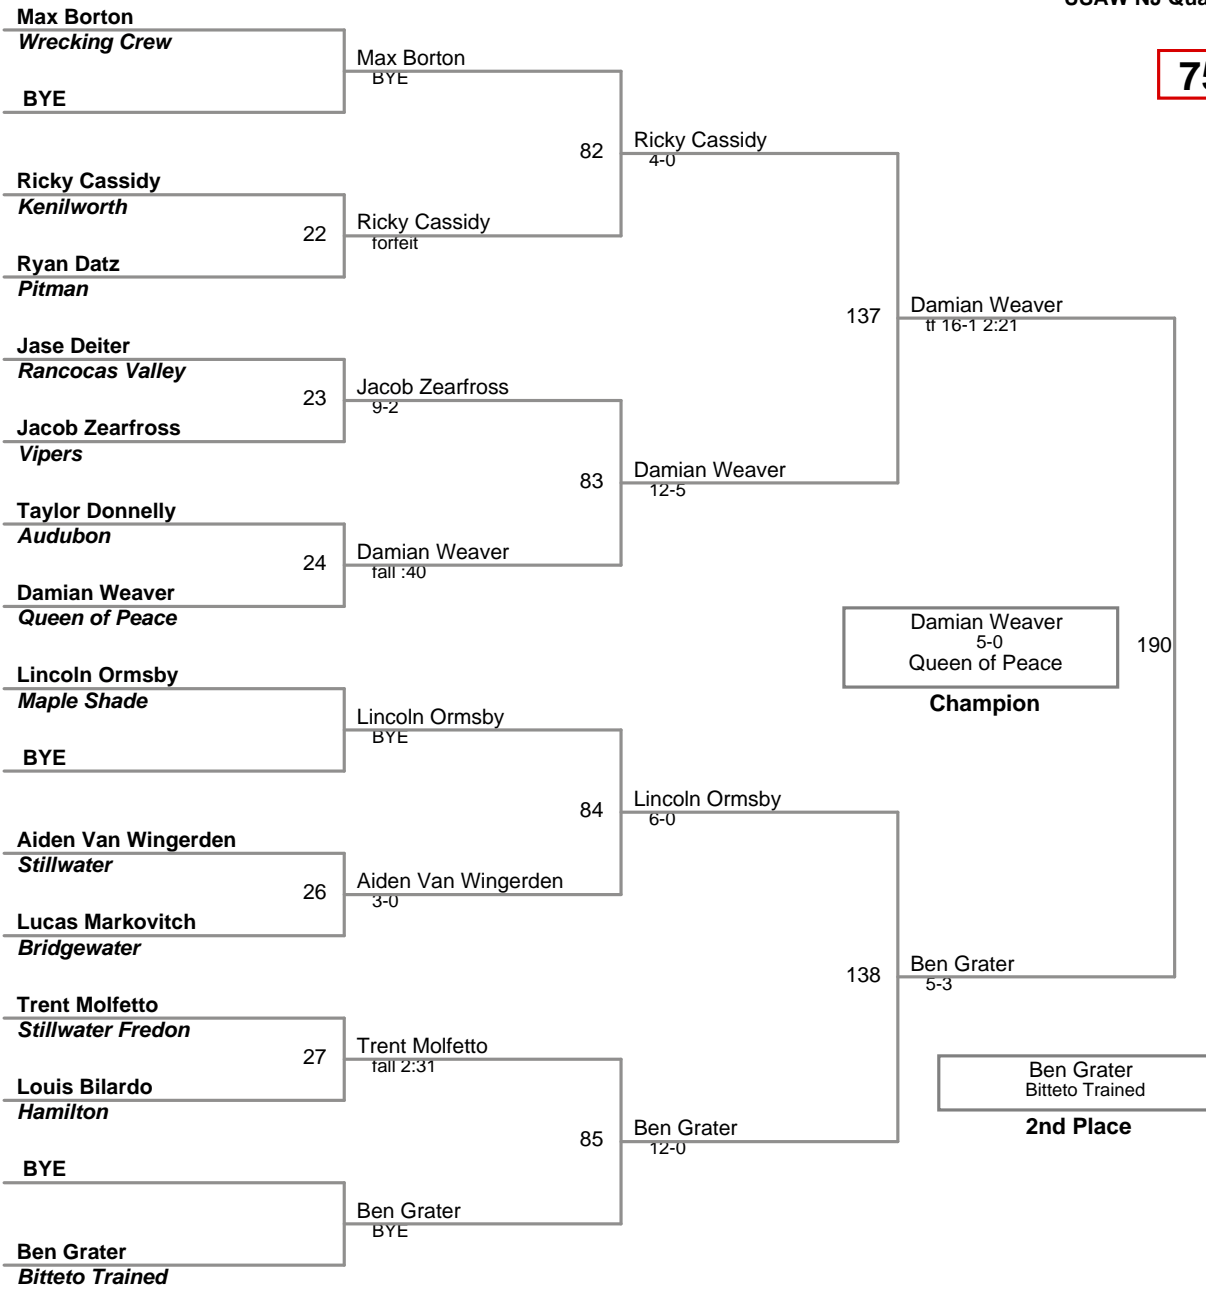

USAW NJ Qualifier Northern Burlin
Novice

75 Lbs