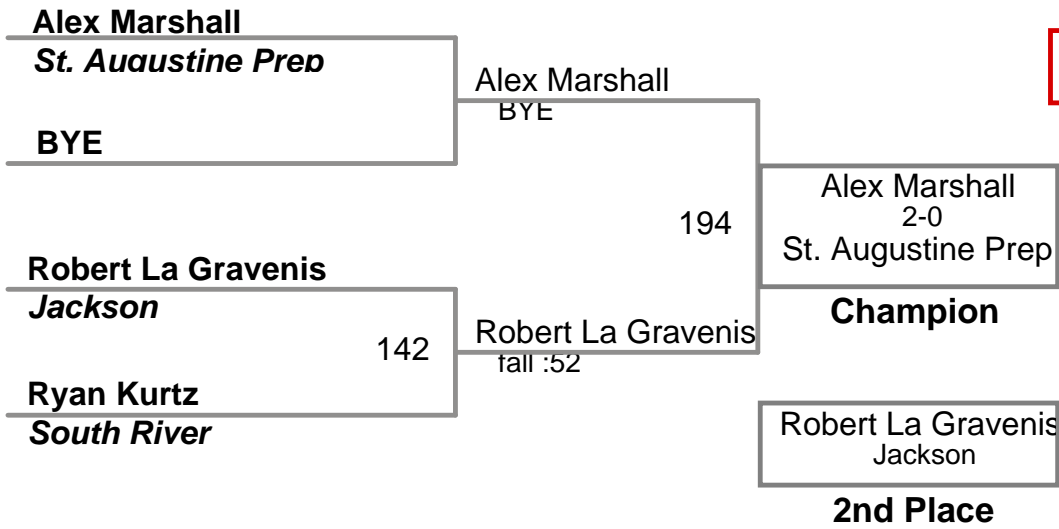

USAW NJ Qualifier Northern Burlin
Novice

90 Lbs