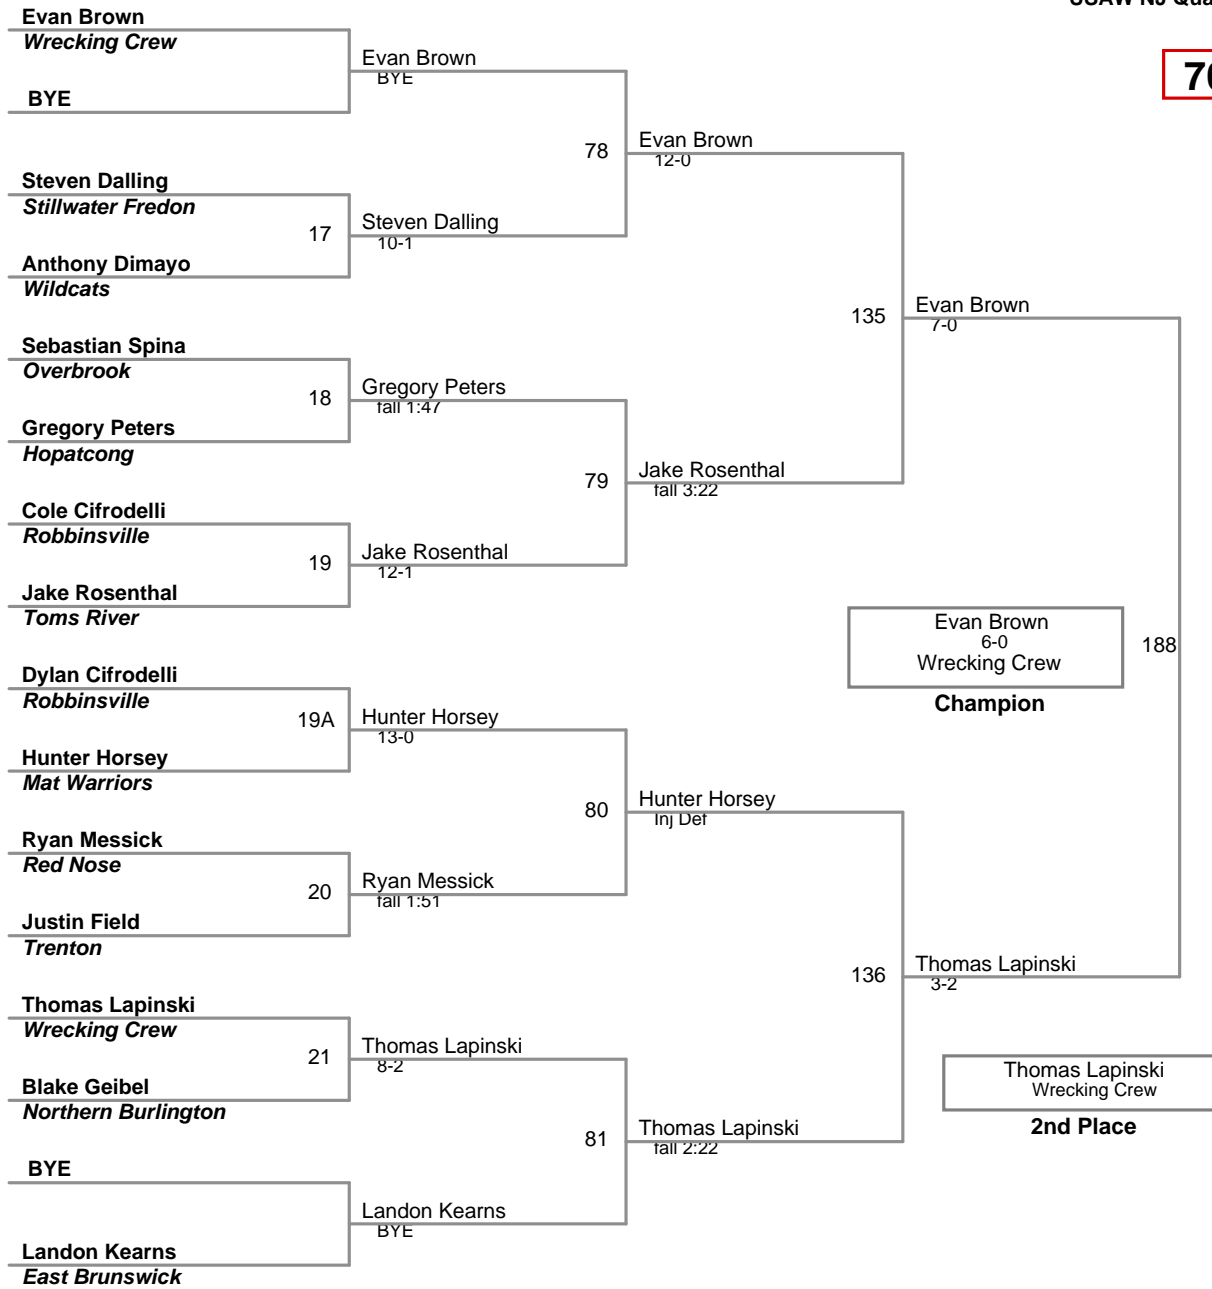

USAW NJ Qualifier Northern Burlin
Novice

70 Lbs