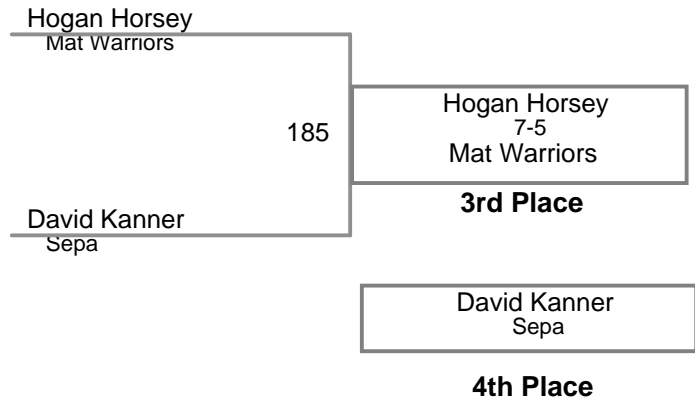

USAW NJ Qualifier Northern Burlin  
Novice

**50 Lbs**

USAW NJ Qualifier Northern Burlin  
Novice

**55 Lbs**

USAW NJ Qualifier Northern Burlin  
Novice

**60 Lbs**

USAW NJ Qualifier Northern Burlin  
Novice

**65 Lbs**