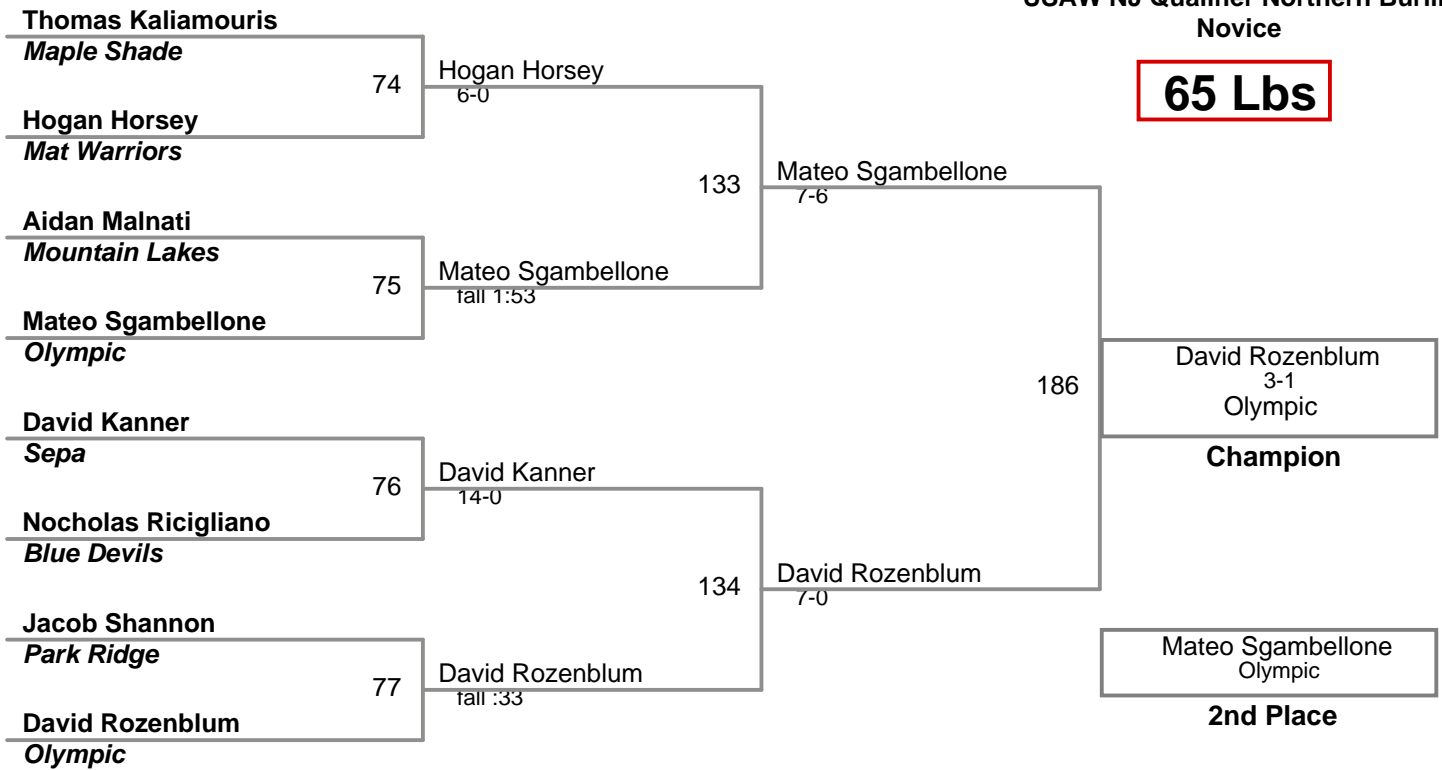

USAW NJ Qualifier Northern Burlin  
Novice

**50 Lbs**

USAW NJ Qualifier Northern Burlin  
Novice

**55 Lbs**

USAW NJ Qualifier Northern Burlin  
Novice

**60 Lbs**

USAW NJ Qualifier Northern Burlin  
Novice

**65 Lbs**