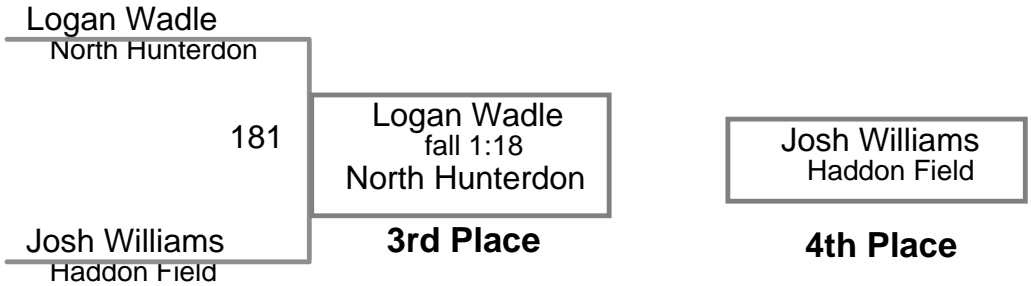

USAW NJ Qualifier Northern Burlin  
Novice

**50 Lbs**

USAW NJ Qualifier Northern Burlin  
Novice

**55 Lbs**

USAW NJ Qualifier Northern Burlin  
Novice

**60 Lbs**

USAW NJ Qualifier Northern Burlin  
Novice

**65 Lbs**