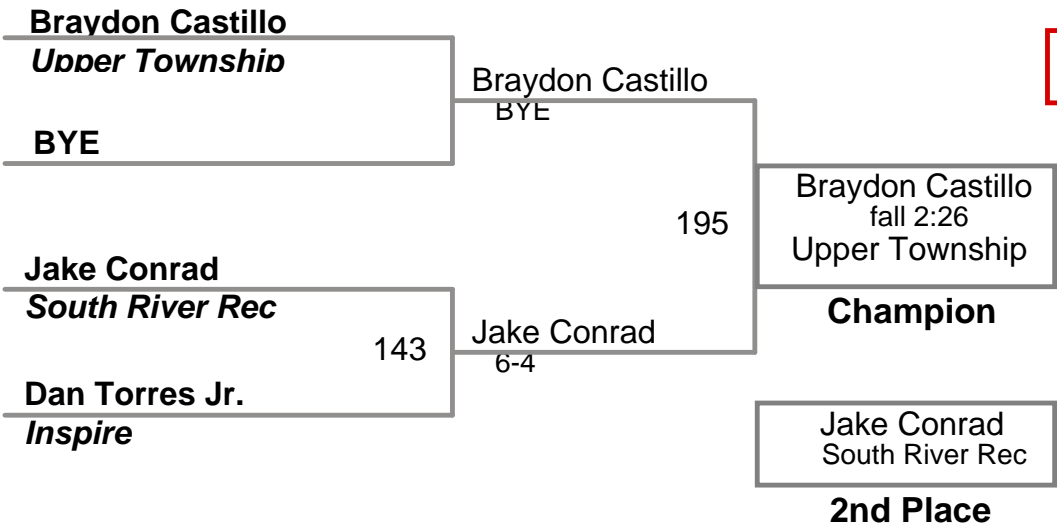

USAW NJ Qualifier Northern Burlin
Novice

95 Lbs