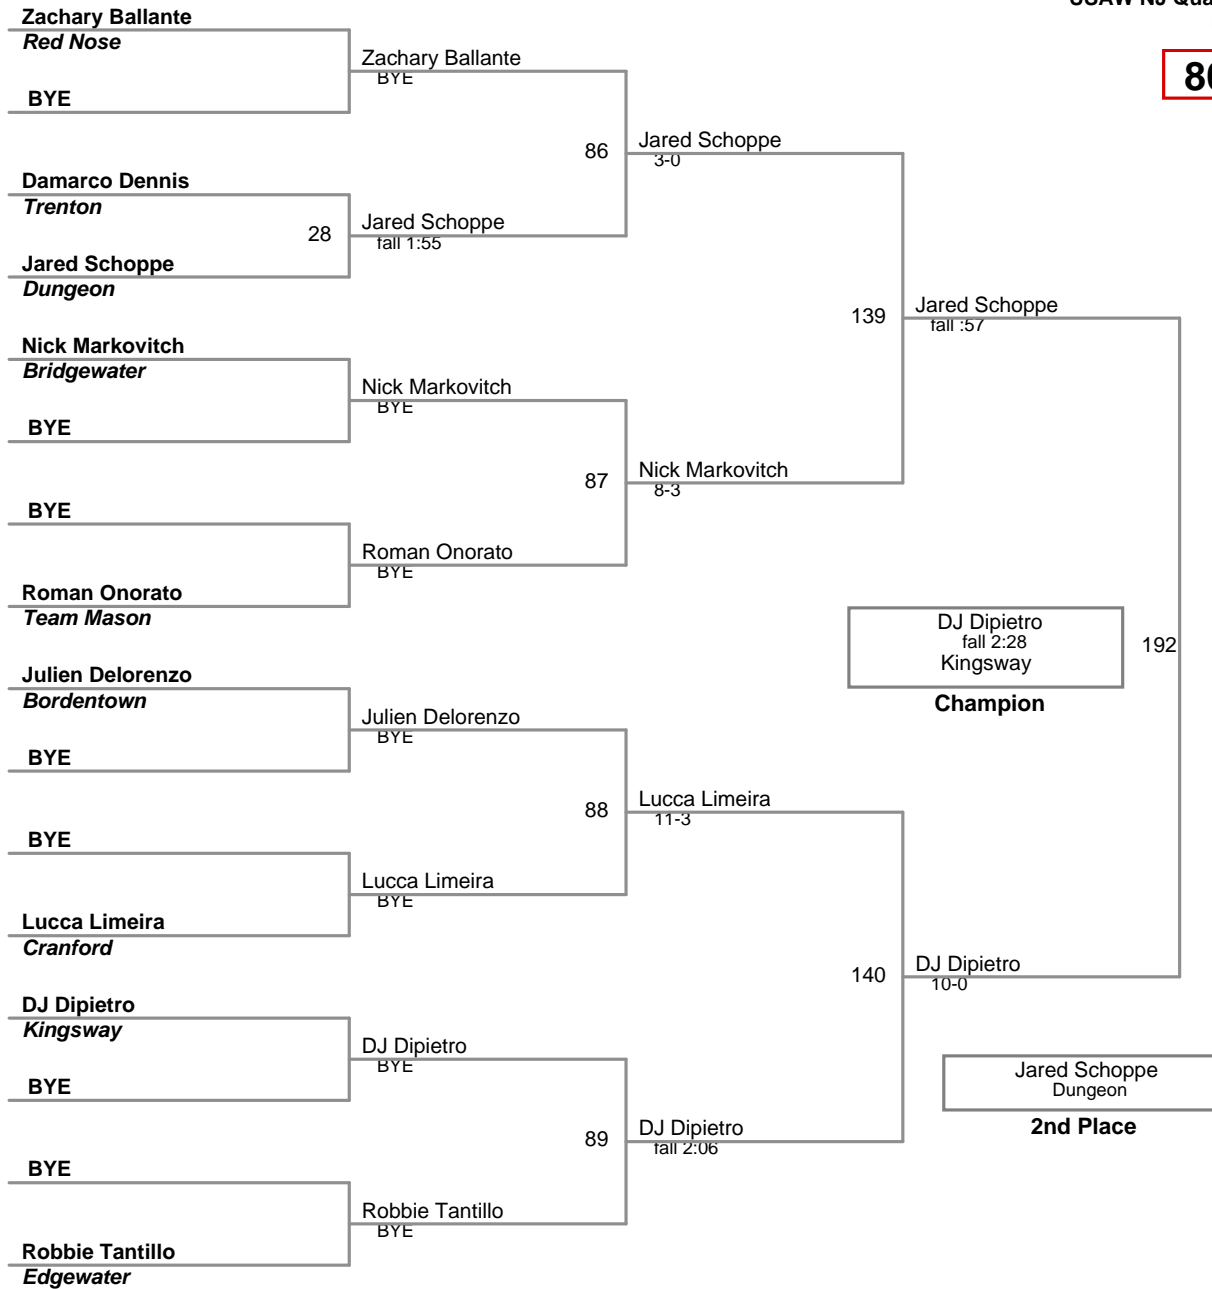

USAW NJ Qualifier Northern Burlin  
Novice

**70 Lbs**

USAW NJ Qualifier Northern Burlin  
Novice

**75 Lbs**

USAW NJ Qualifier Northern Burlin  
Novice

**80 Lbs**

USAW NJ Qualifier Northern Burlin  
Novice

**85 Lbs**