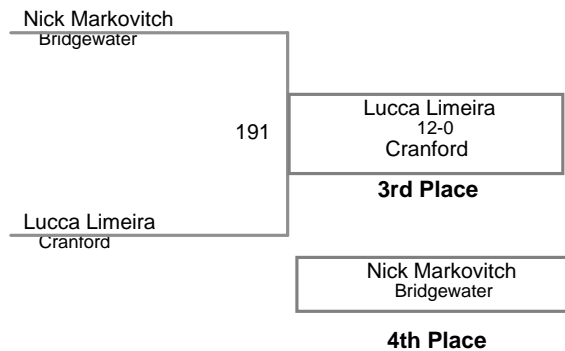

USAW NJ Qualifier Northern Burlin  
Novice

**70 Lbs**

USAW NJ Qualifier Northern Burlin  
Novice

**75 Lbs**

USAW NJ Qualifier Northern Burlin  
Novice

**80 Lbs**

USAW NJ Qualifier Northern Burlin  
Novice

**85 Lbs**