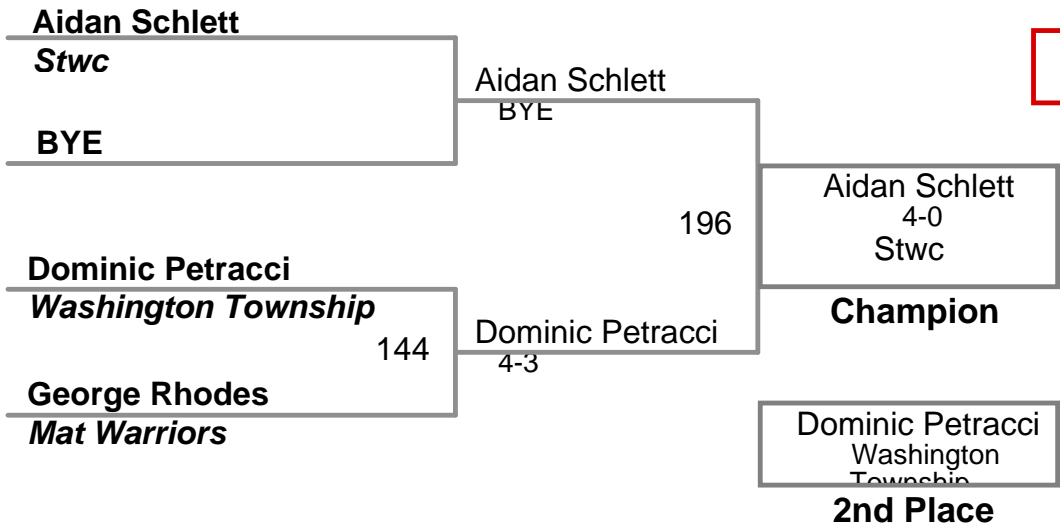

USAW NJ Qualifier Northern Burlin  
Novice

**90 Lbs**

USAW NJ Qualifier Northern Burlin  
Novice

**95 Lbs**

USAW NJ Qualifier Northern Burlin  
Novice

**100 Lbs**

USAW NJ Qualifier Northern Burlin  
Novice

**110 Lbs**