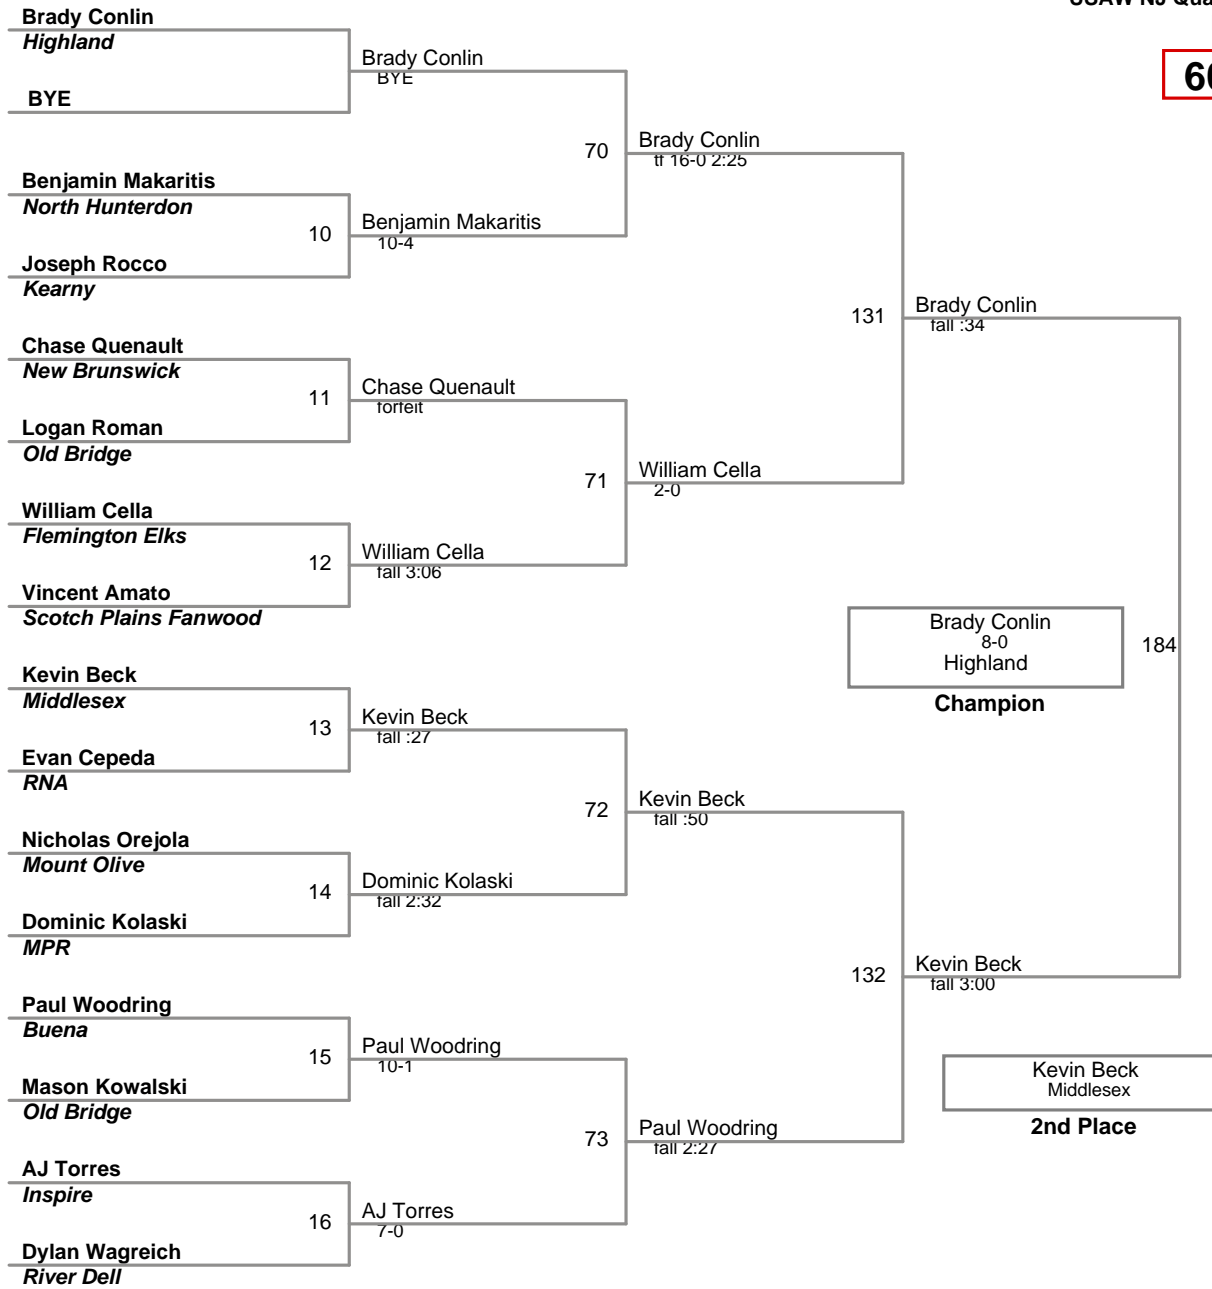

USAW NJ Qualifier Northern Burlin  
Novice

**50 Lbs**

USAW NJ Qualifier Northern Burlin  
Novice

**55 Lbs**

USAW NJ Qualifier Northern Burlin  
Novice

**60 Lbs**

USAW NJ Qualifier Northern Burlin  
Novice

**65 Lbs**