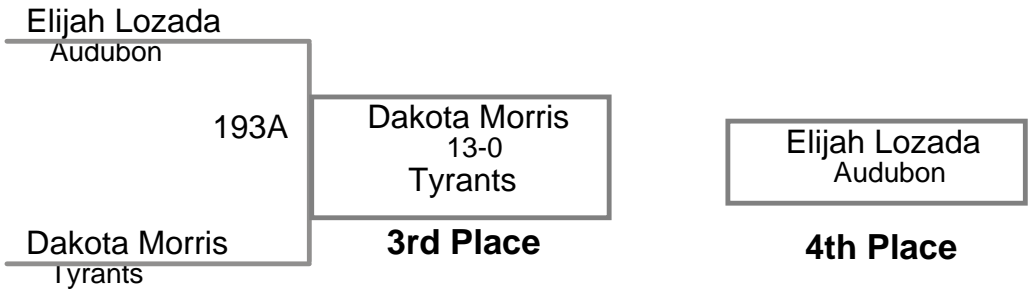

USAW NJ Qualifier Northern Burlin  
Novice

**70 Lbs**

USAW NJ Qualifier Northern Burlin  
Novice

**75 Lbs**

USAW NJ Qualifier Northern Burlin  
Novice

**80 Lbs**

USAW NJ Qualifier Northern Burlin  
Novice

**85 Lbs**