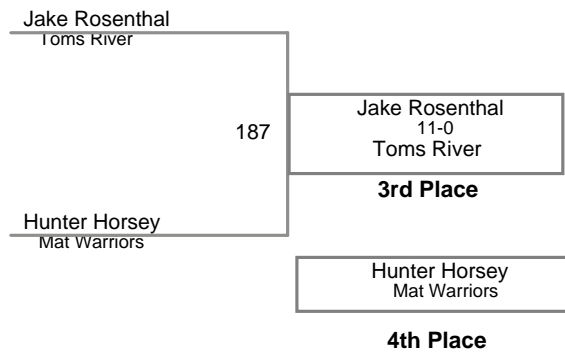

USAW NJ Qualifier Northern Burlin
Novice

70 Lbs