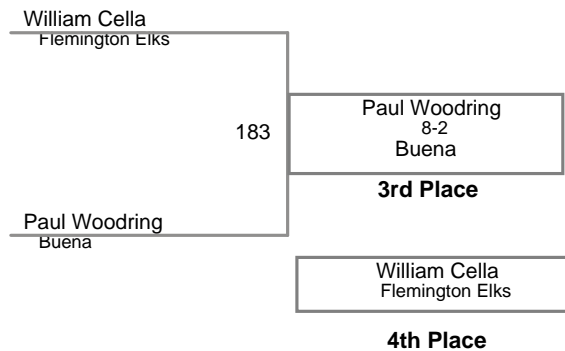

USAW NJ Qualifier Northern Burlin  
Novice

**50 Lbs**

USAW NJ Qualifier Northern Burlin  
Novice

**55 Lbs**

USAW NJ Qualifier Northern Burlin  
Novice

**60 Lbs**

USAW NJ Qualifier Northern Burlin  
Novice

**65 Lbs**