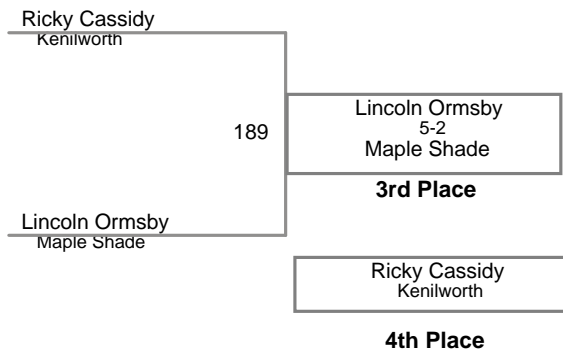

USAW NJ Qualifier Northern Burlin
Novice

75 Lbs