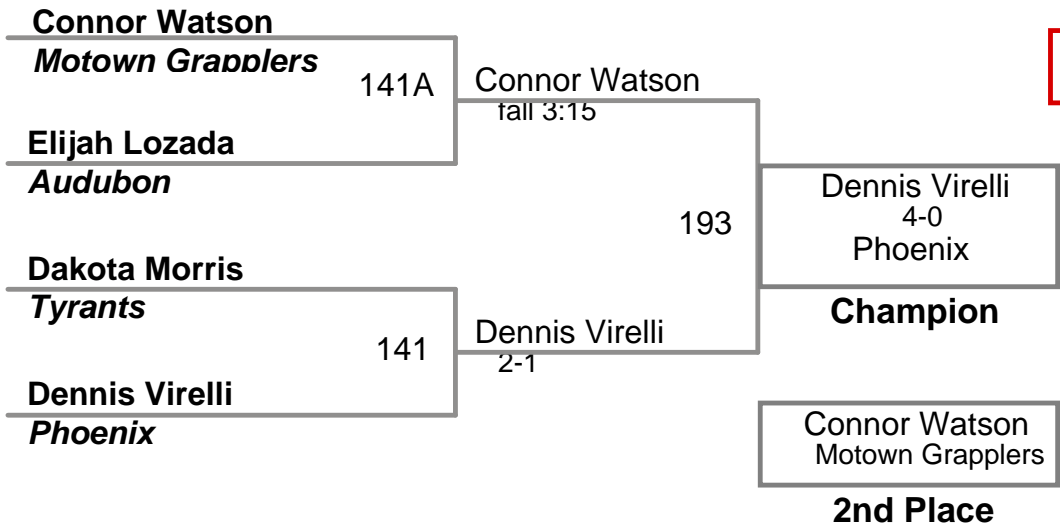

USAW NJ Qualifier Northern Burlin  
Novice

**70 Lbs**

USAW NJ Qualifier Northern Burlin  
Novice

**75 Lbs**

USAW NJ Qualifier Northern Burlin  
Novice

**80 Lbs**

USAW NJ Qualifier Northern Burlin  
Novice

**85 Lbs**