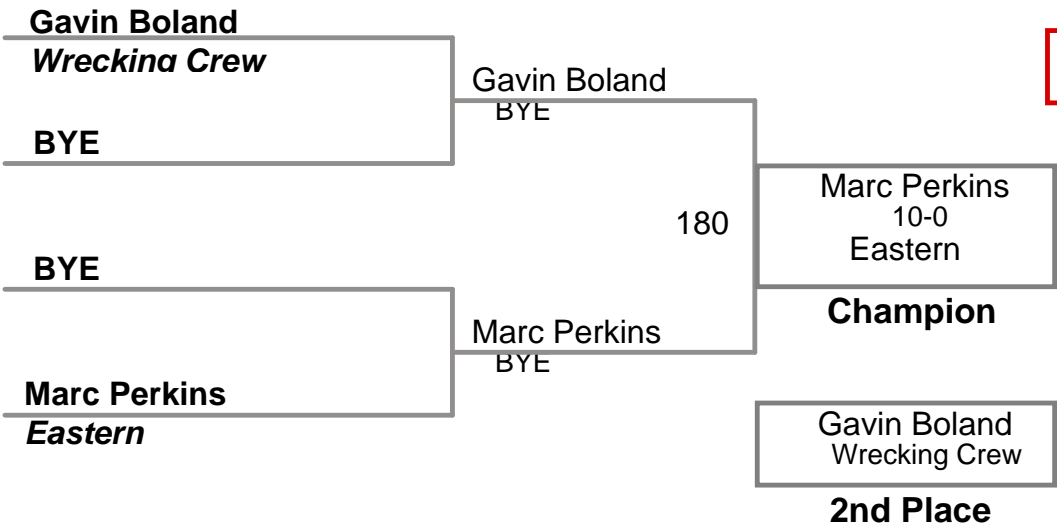

USAW NJ Qualifier Northern Burlin  
Novice

**50 Lbs**

USAW NJ Qualifier Northern Burlin  
Novice

**55 Lbs**

USAW NJ Qualifier Northern Burlin  
Novice

**60 Lbs**

USAW NJ Qualifier Northern Burlin  
Novice

**65 Lbs**