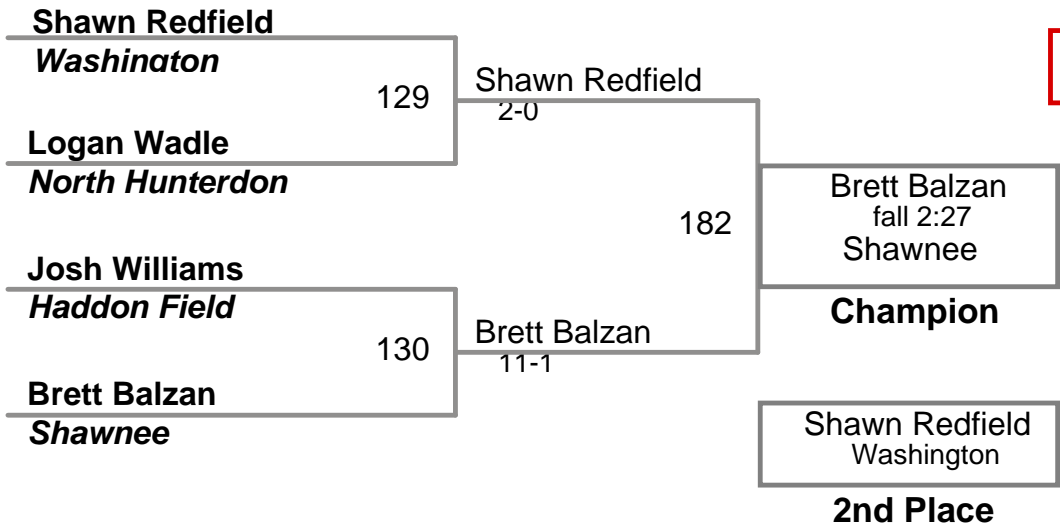

USAW NJ Qualifier Northern Burlin  
Novice

**50 Lbs**

USAW NJ Qualifier Northern Burlin  
Novice

**55 Lbs**

USAW NJ Qualifier Northern Burlin  
Novice

**60 Lbs**

USAW NJ Qualifier Northern Burlin  
Novice

**65 Lbs**