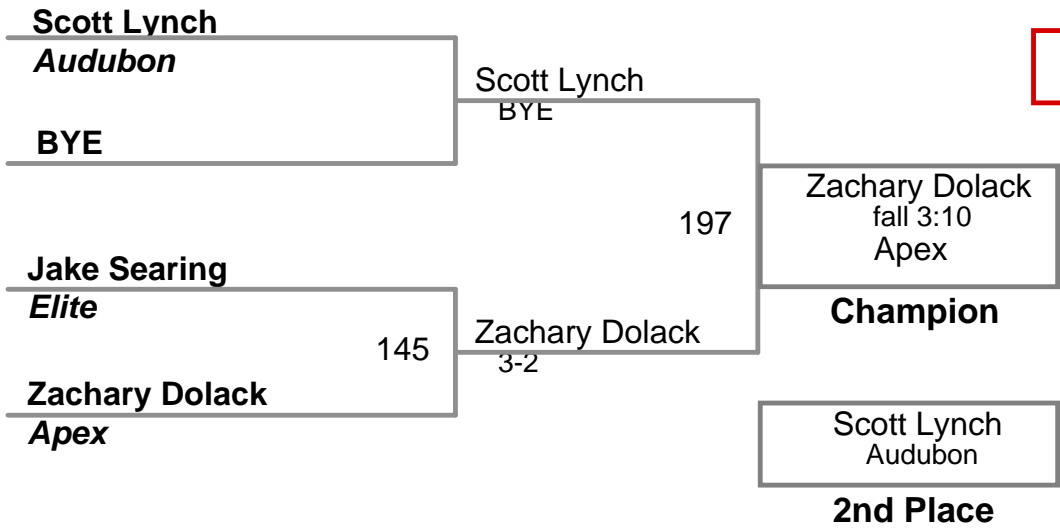

USAW NJ Qualifier Northern Burlin  
Novice

**90 Lbs**

USAW NJ Qualifier Northern Burlin  
Novice

**95 Lbs**

USAW NJ Qualifier Northern Burlin  
Novice

**100 Lbs**

USAW NJ Qualifier Northern Burlin  
Novice

**110 Lbs**