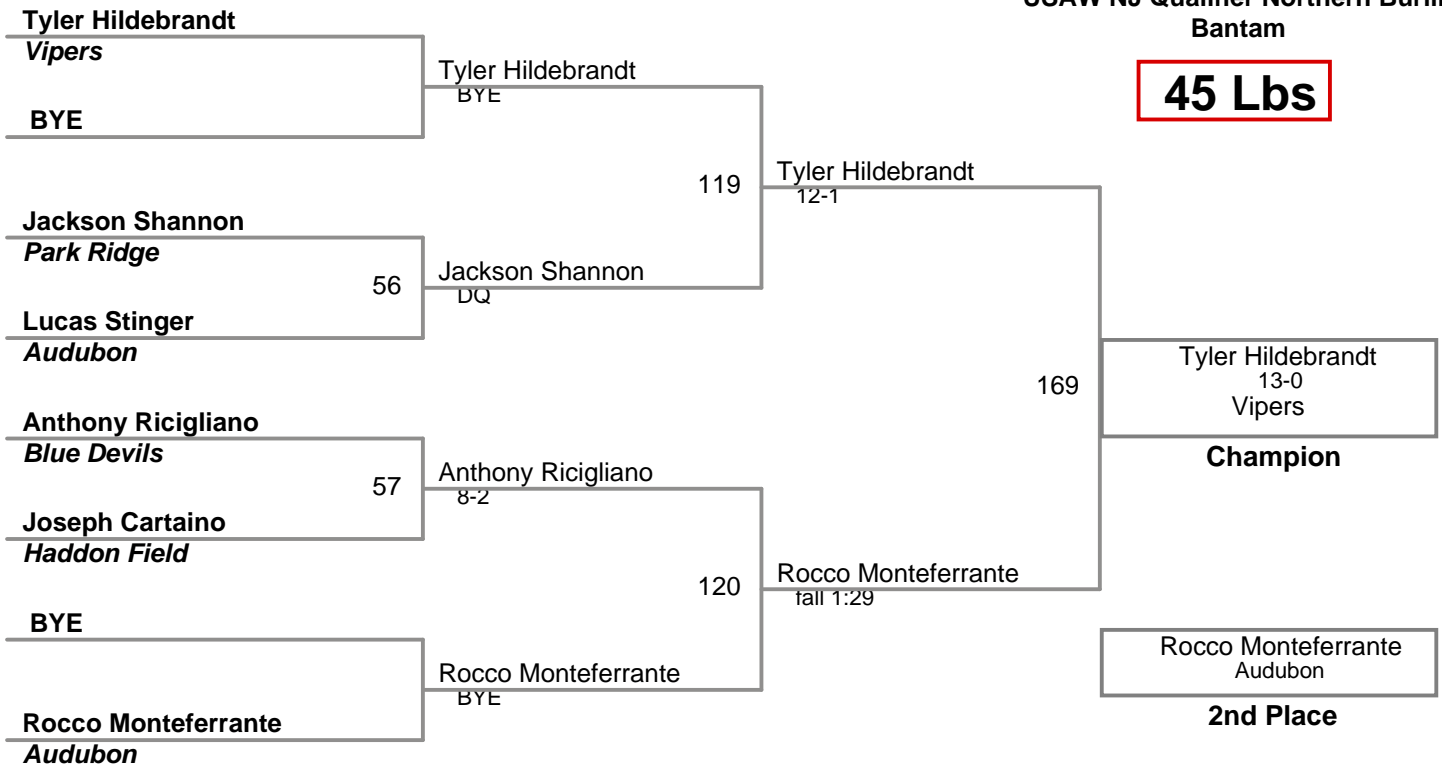

USAW NJ Qualifier Northern Burlin
Bantam

45 Lbs

USAW NJ Qualifier Northern Burlin

Bantam

50 Lbs

USAW NJ Qualifier Northern Burlin
Bantam

55 Lbs

USAW NJ Qualifier Northern Burlin
Bantam

60 Lbs

USAW NJ Qualifier Northern Burlin
Bantam

65 Lbs

USAW NJ Qualifier Northern Burlin

Bantam

70 Lbs

USAW NJ Qualifier Northern Burlin
Bantam

75 Lbs