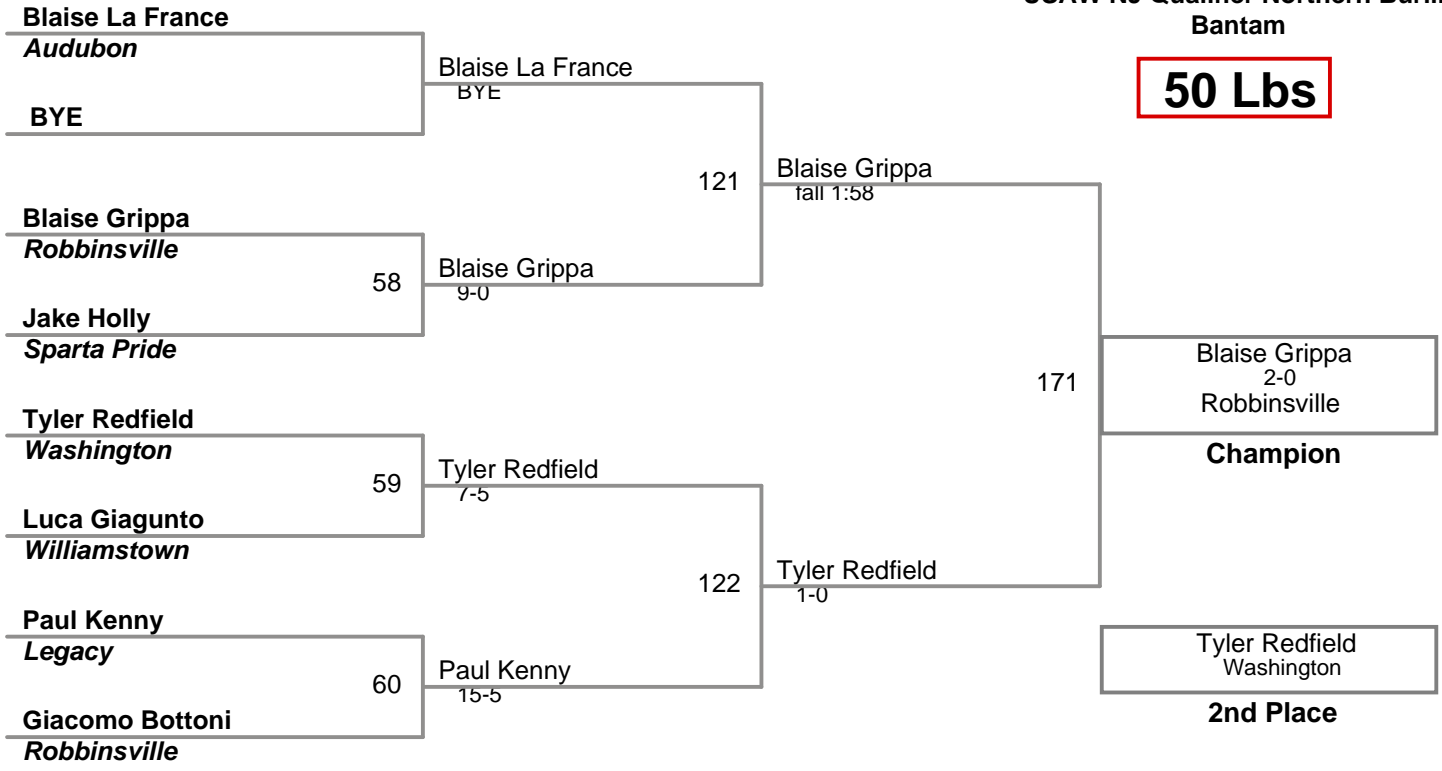

USAW NJ Qualifier Northern Burlin
Bantam

45 Lbs

USAW NJ Qualifier Northern Burlin

Bantam

50 Lbs

USAW NJ Qualifier Northern Burlin
Bantam

55 Lbs

USAW NJ Qualifier Northern Burlin
Bantam