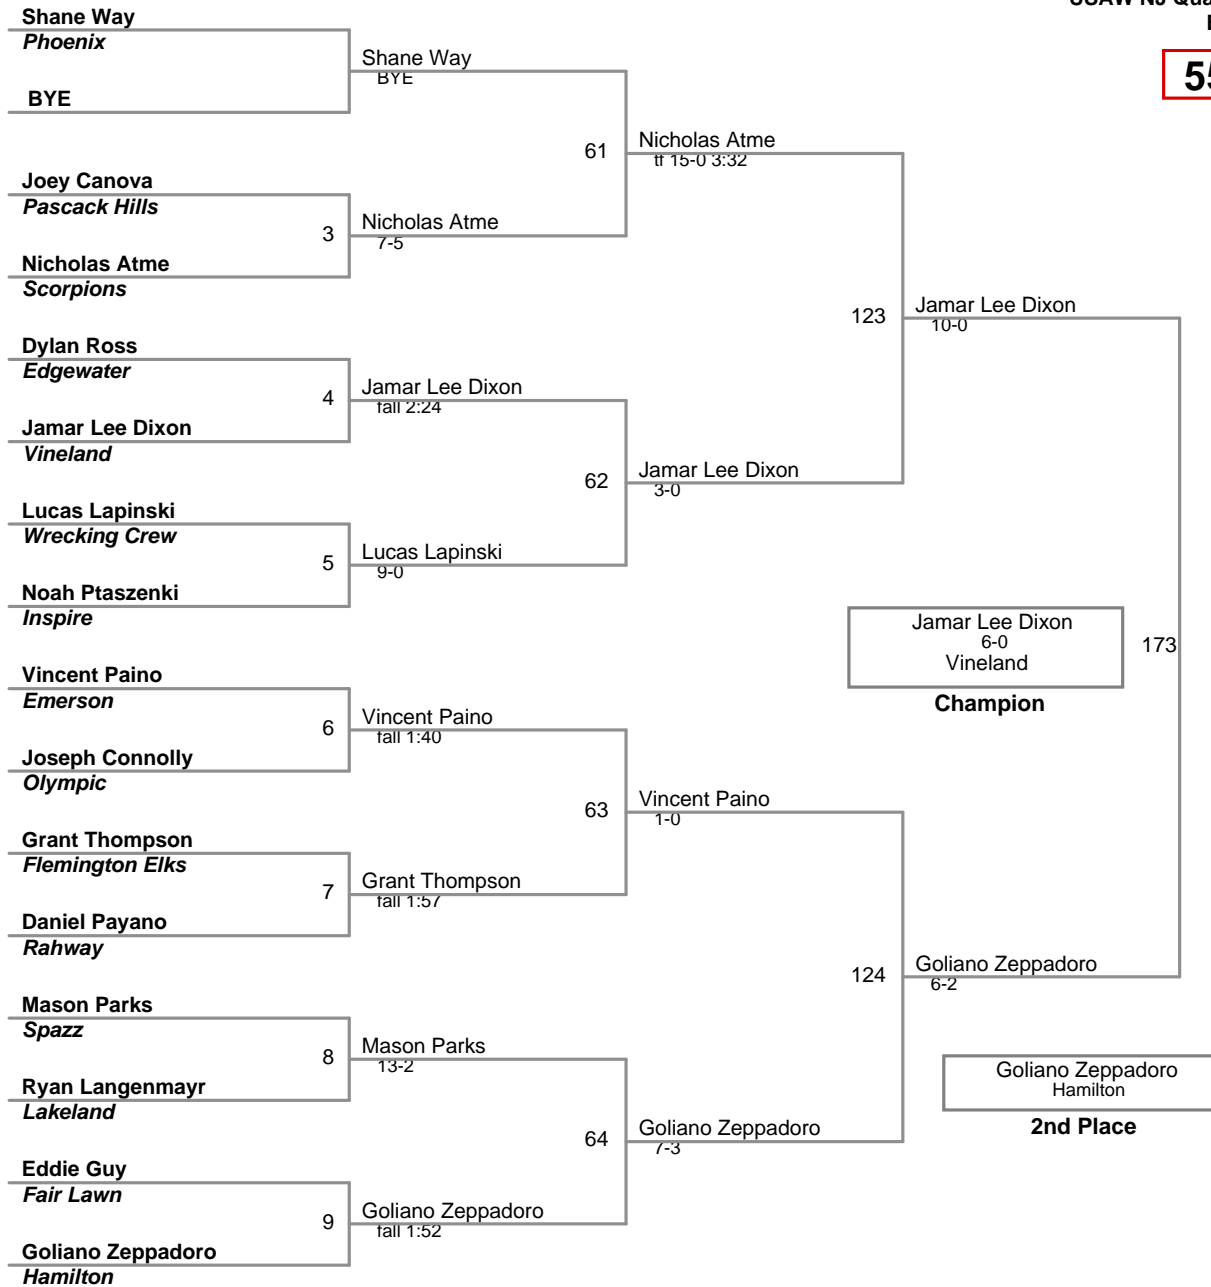

USAW NJ Qualifier Northern Burlin
Bantam

45 Lbs

USAW NJ Qualifier Northern Burlin

Bantam

50 Lbs

USAW NJ Qualifier Northern Burlin
Bantam

55 Lbs

USAW NJ Qualifier Northern Burlin
Bantam