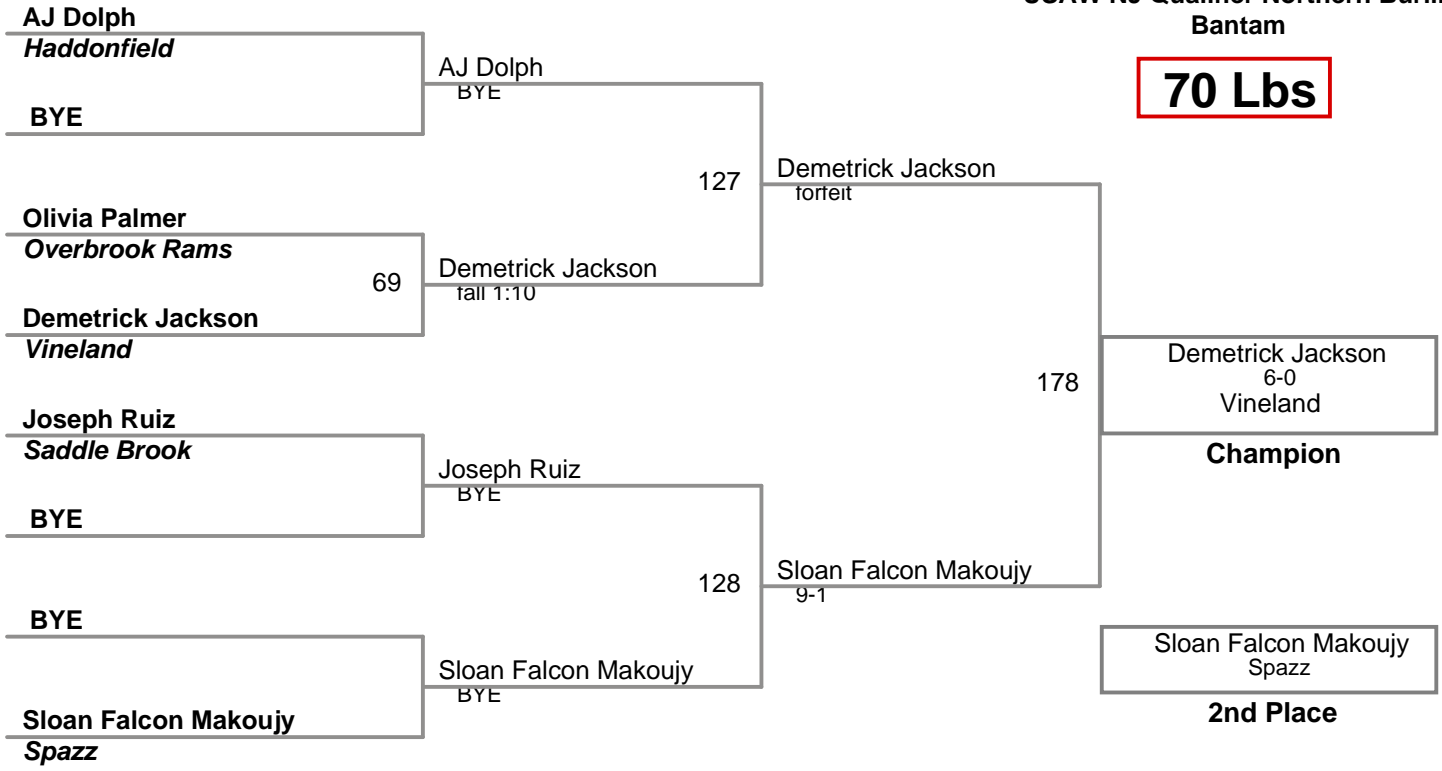

60 Lbs

USAW NJ Qualifier Northern Burlin
Bantam

65 Lbs

USAW NJ Qualifier Northern Burlin

Bantam

70 Lbs

USAW NJ Qualifier Northern Burlin
Bantam

75 Lbs