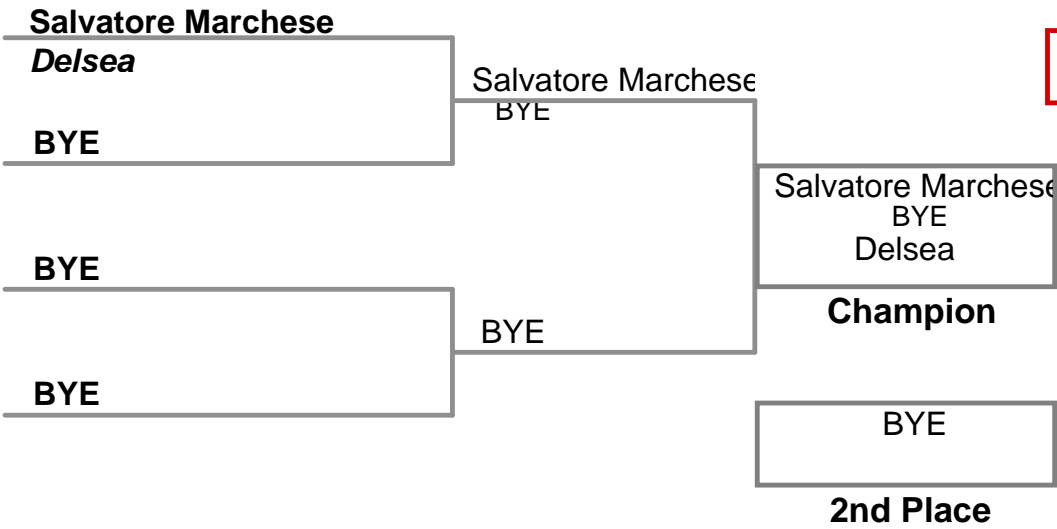

USAW NJ Qualifier Northern Burlin
Bantam

45 Lbs

USAW NJ Qualifier Northern Burlin

Bantam

50 Lbs

USAW NJ Qualifier Northern Burlin
Bantam

55 Lbs

USAW NJ Qualifier Northern Burlin
Bantam

60 Lbs

USAW NJ Qualifier Northern Burlin
Bantam

65 Lbs

USAW NJ Qualifier Northern Burlin

Bantam

70 Lbs

USAW NJ Qualifier Northern Burlin
Bantam

75 Lbs