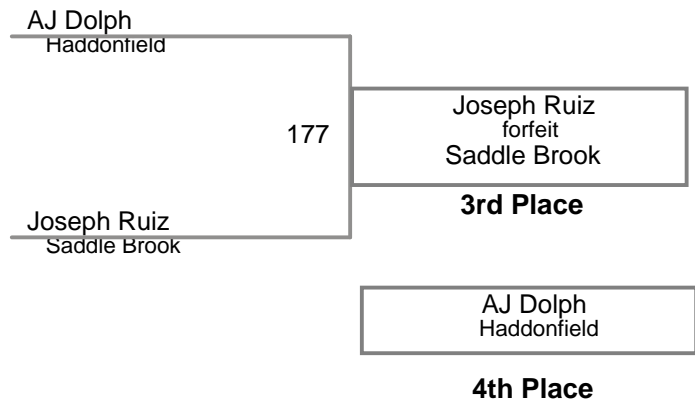

60 Lbs

USAW NJ Qualifier Northern Burlin
Bantam

65 Lbs

USAW NJ Qualifier Northern Burlin

Bantam

70 Lbs

USAW NJ Qualifier Northern Burlin
Bantam

75 Lbs