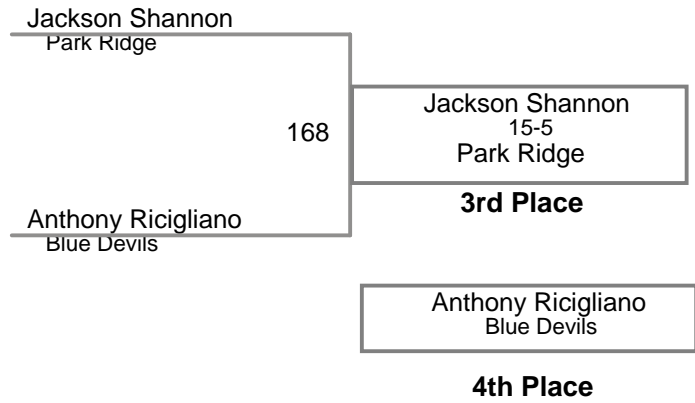

USAW NJ Qualifier Northern Burlin
Bantam

45 Lbs

USAW NJ Qualifier Northern Burlin

Bantam

50 Lbs

USAW NJ Qualifier Northern Burlin
Bantam

55 Lbs

USAW NJ Qualifier Northern Burlin
Bantam