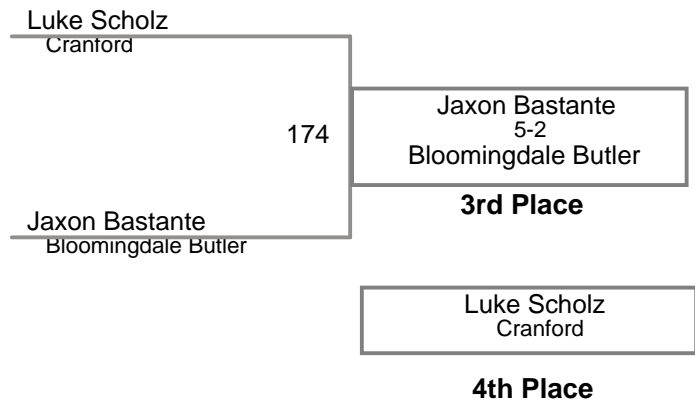

USAW NJ Qualifier Northern Burlin
Bantam

45 Lbs

USAW NJ Qualifier Northern Burlin

Bantam

50 Lbs

USAW NJ Qualifier Northern Burlin
Bantam

55 Lbs

USAW NJ Qualifier Northern Burlin
Bantam

60 Lbs

USAW NJ Qualifier Northern Burlin
Bantam

65 Lbs

USAW NJ Qualifier Northern Burlin

Bantam

70 Lbs

USAW NJ Qualifier Northern Burlin
Bantam

75 Lbs