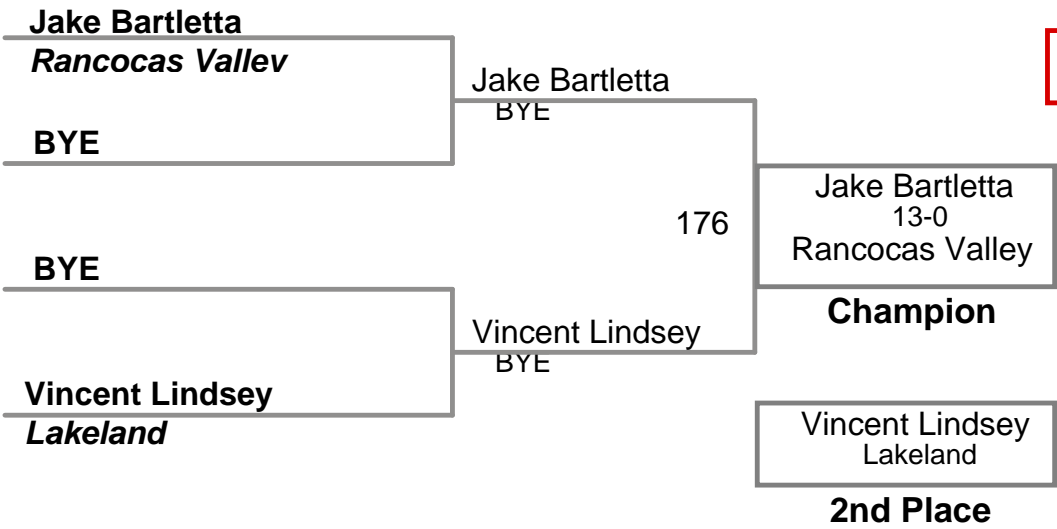

USAW NJ Qualifier Northern Burlin
Bantam

65 Lbs