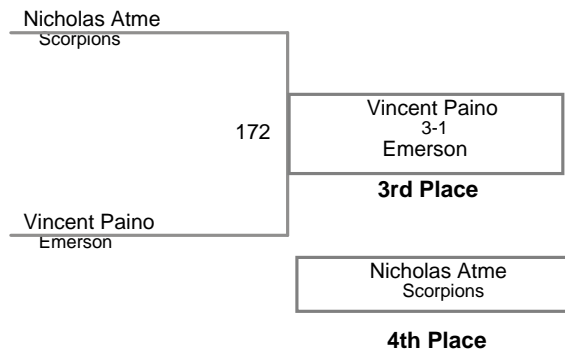

USAW NJ Qualifier Northern Burlin
Bantam

45 Lbs

USAW NJ Qualifier Northern Burlin

Bantam

50 Lbs

USAW NJ Qualifier Northern Burlin
Bantam

55 Lbs

USAW NJ Qualifier Northern Burlin
Bantam