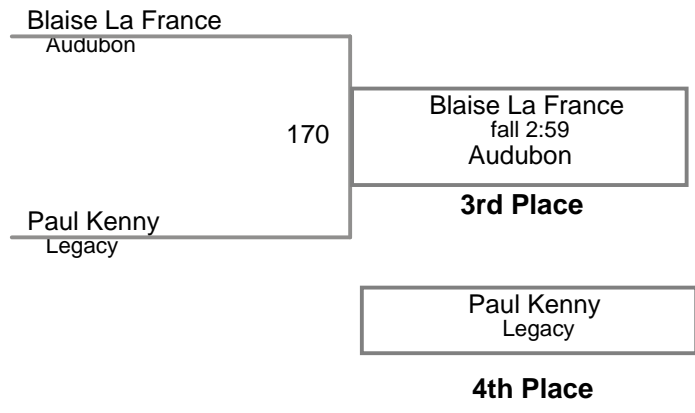

USAW NJ Qualifier Northern Burlin
Bantam

45 Lbs

USAW NJ Qualifier Northern Burlin

Bantam

50 Lbs

USAW NJ Qualifier Northern Burlin
Bantam

55 Lbs

USAW NJ Qualifier Northern Burlin
Bantam