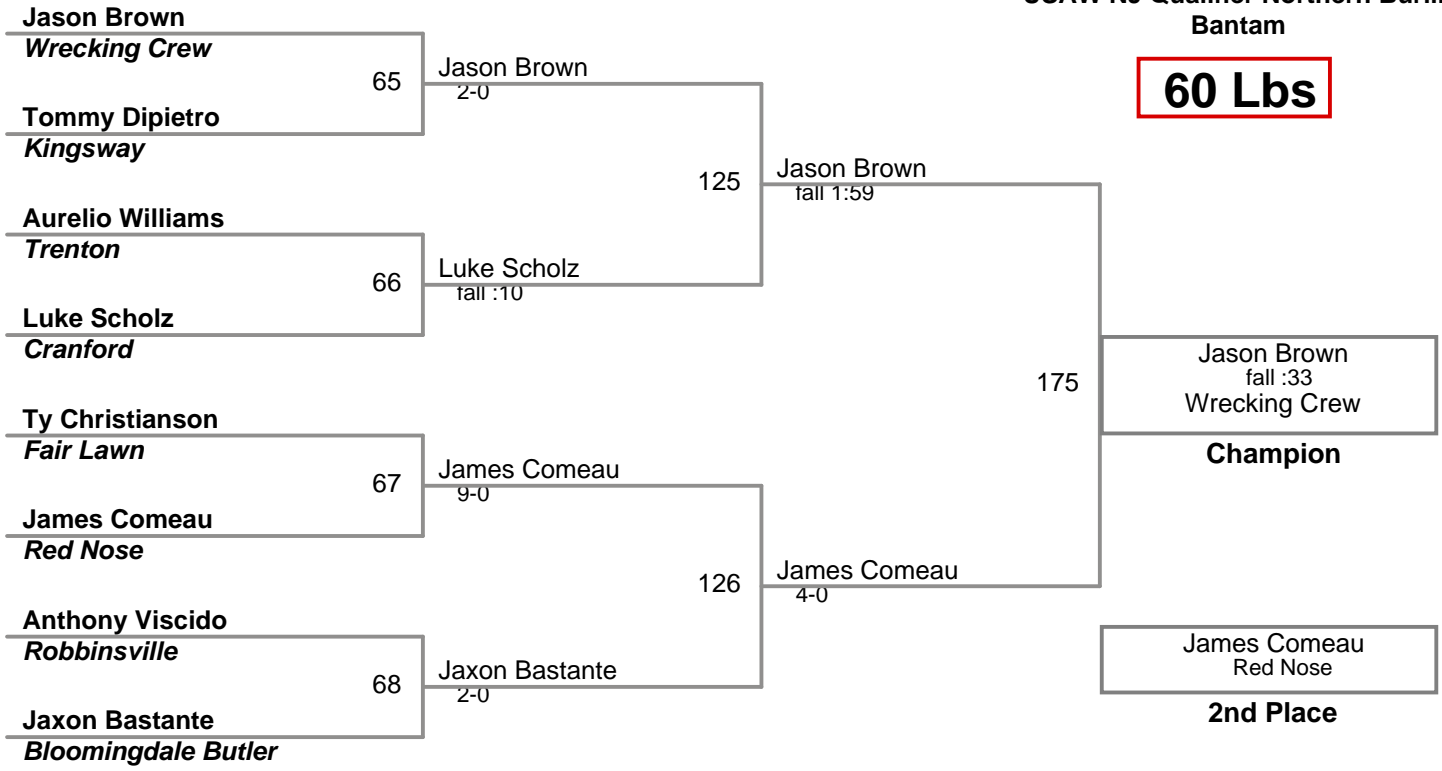

USAW NJ Qualifier Northern Burlin
Bantam

60 Lbs