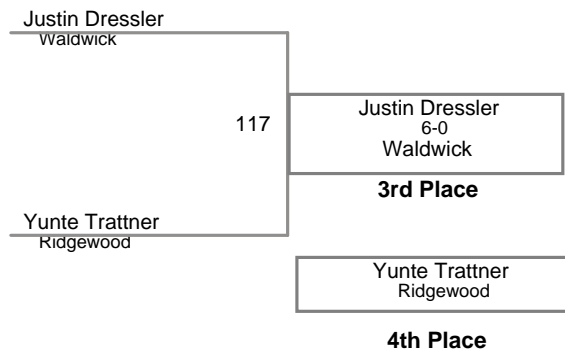

USA NJ Qualifier Lakeland
Bantam

40 Lbs

USA NJ Qualifier Lakeland
Bantam

45 Lbs

USA NJ Qualifier Lakeland
Bantam

50 Lbs

USA NJ Qualifier Lakeland
Bantam

55 Lbs

USA NJ Qualifier Lakeland
Bantam

60 Lbs

USA NJ Qualifier Lakeland
Bantam

65 Lbs

USA NJ Qualifier Lakeland
Bantam

70 Lbs

USA NJ Qualifier Lakeland
Bantam

75 Lbs

USA NJ Qualifier Lakeland
Bantam

Joey Ross
Ridgewood

80 Lbs

BYE

Joey Ross
BYE

Joey Ross
BYE
Ridgewood

BYE
BYE

BYE