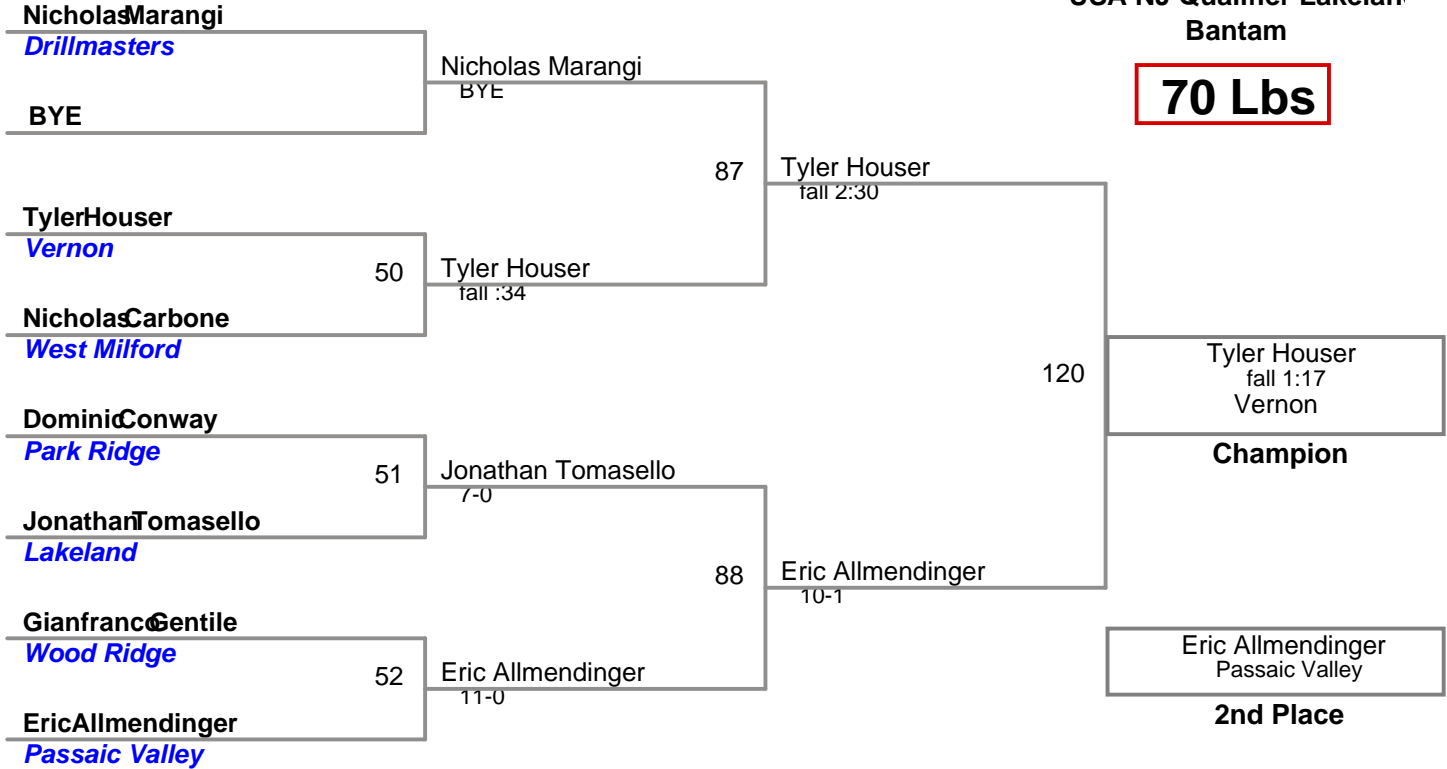

USA NJ Qualifier Lakeland
Bantam

60 Lbs

USA NJ Qualifier Lakeland
Bantam

65 Lbs

USA NJ Qualifier Lakeland
Bantam

70 Lbs

USA NJ Qualifier Lakeland
Bantam

75 Lbs

USA NJ Qualifier Lakeland
Bantam

Joey Ross
Ridgewood

80 Lbs

BYE

Joey Ross
BYE

Joey Ross
BYE
Ridgewood

BYE
BYE

BYE

Champion

BYE

2nd Place

BYE
BYE

BYE

3rd Place

BYE

4th Place