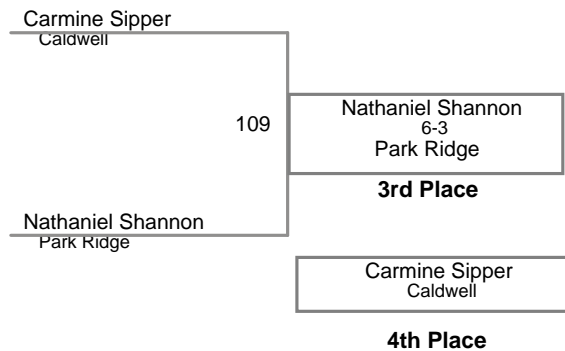

USA NJ Qualifier Lakeland
Bantam

40 Lbs

USA NJ Qualifier Lakeland
Bantam

45 Lbs

USA NJ Qualifier Lakeland
Bantam

50 Lbs

USA NJ Qualifier Lakeland
Bantam

55 Lbs

USA NJ Qualifier Lakeland
Bantam

60 Lbs

USA NJ Qualifier Lakeland
Bantam

65 Lbs

USA NJ Qualifier Lakeland
Bantam

70 Lbs

USA NJ Qualifier Lakeland
Bantam

75 Lbs

USA NJ Qualifier Lakeland
Bantam

Joey Ross
Ridgewood

80 Lbs

BYE

Joey Ross
BYE

Joey Ross
BYE
Ridgewood

BYE
BYE

BYE