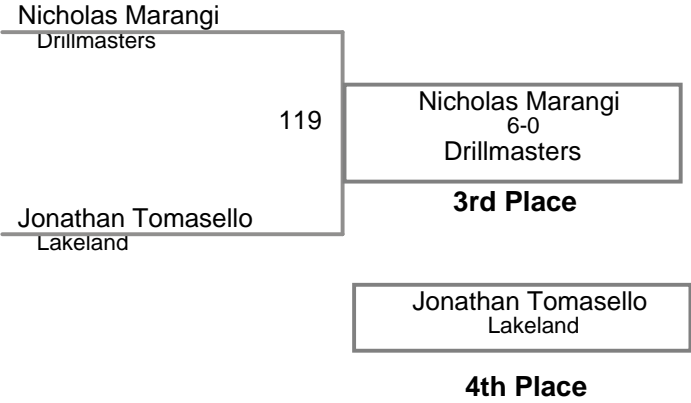

USA NJ Qualifier Lakeland
Bantam

60 Lbs

USA NJ Qualifier Lakeland
Bantam

65 Lbs

USA NJ Qualifier Lakeland
Bantam

70 Lbs

USA NJ Qualifier Lakeland
Bantam

75 Lbs

USA NJ Qualifier Lakeland
Bantam

Joey Ross
Ridgewood

80 Lbs

BYE

Joey Ross
BYE

Joey Ross
BYE
Ridgewood

BYE
BYE

BYE

Champion

BYE

2nd Place

BYE
BYE

BYE

3rd Place

BYE

4th Place