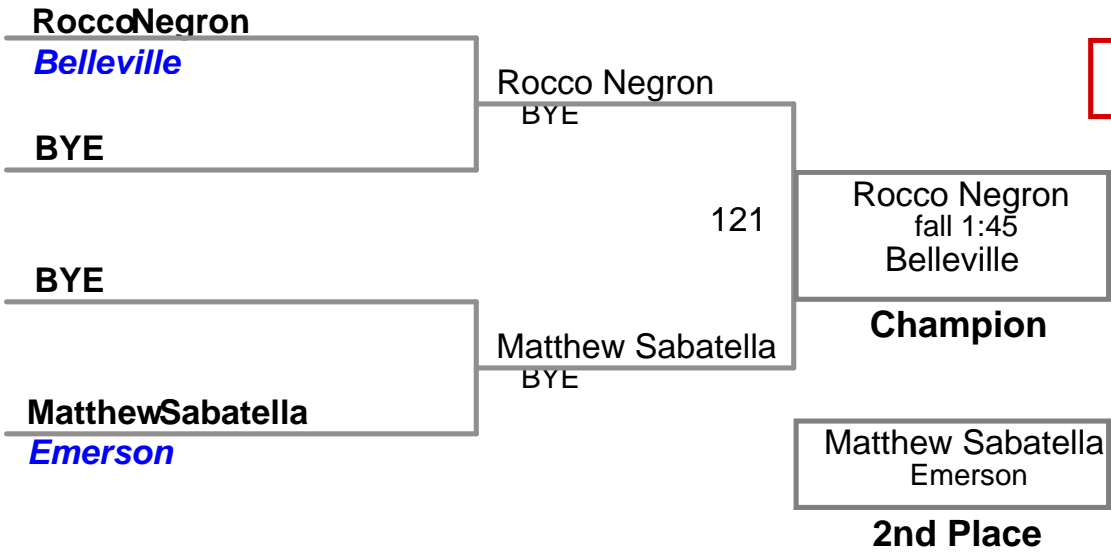

USA NJ Qualifier Lakeland
Bantam

60 Lbs

USA NJ Qualifier Lakeland
Bantam

65 Lbs

USA NJ Qualifier Lakeland
Bantam

70 Lbs

USA NJ Qualifier Lakeland
Bantam

75 Lbs

USA NJ Qualifier Lakeland
Bantam

Joey Ross
Ridgewood

80 Lbs

BYE

Joey Ross
BYE

Joey Ross
BYE
Ridgewood

BYE
BYE

BYE