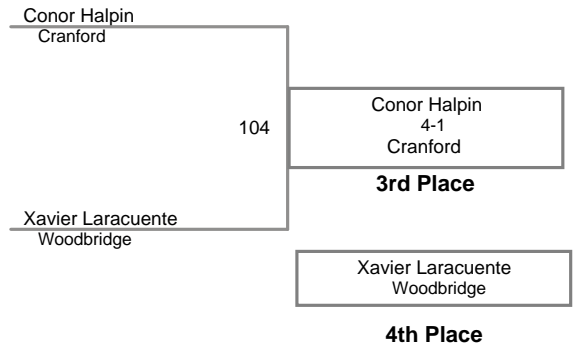

USA NJ Qualifier North Hunterdon
Intermediate

75 Lbs

USA NJ Qualifier North Hunterdon
Intermediate

80 Lbs

USA NJ Qualifier North Hunterdon
Intermediate

85 Lbs

91 Lbs

98 Lbs

105 Lbs

112 Lbs

120 Lbs

USAW NJ Qualifier North Hunterdon
Intermediate

128 Lbs

USAW NJ Qualifier North Hunterdon
Intermediate

136 Lbs

USAW NJ Qualifier North Hunterdon
Intermediate