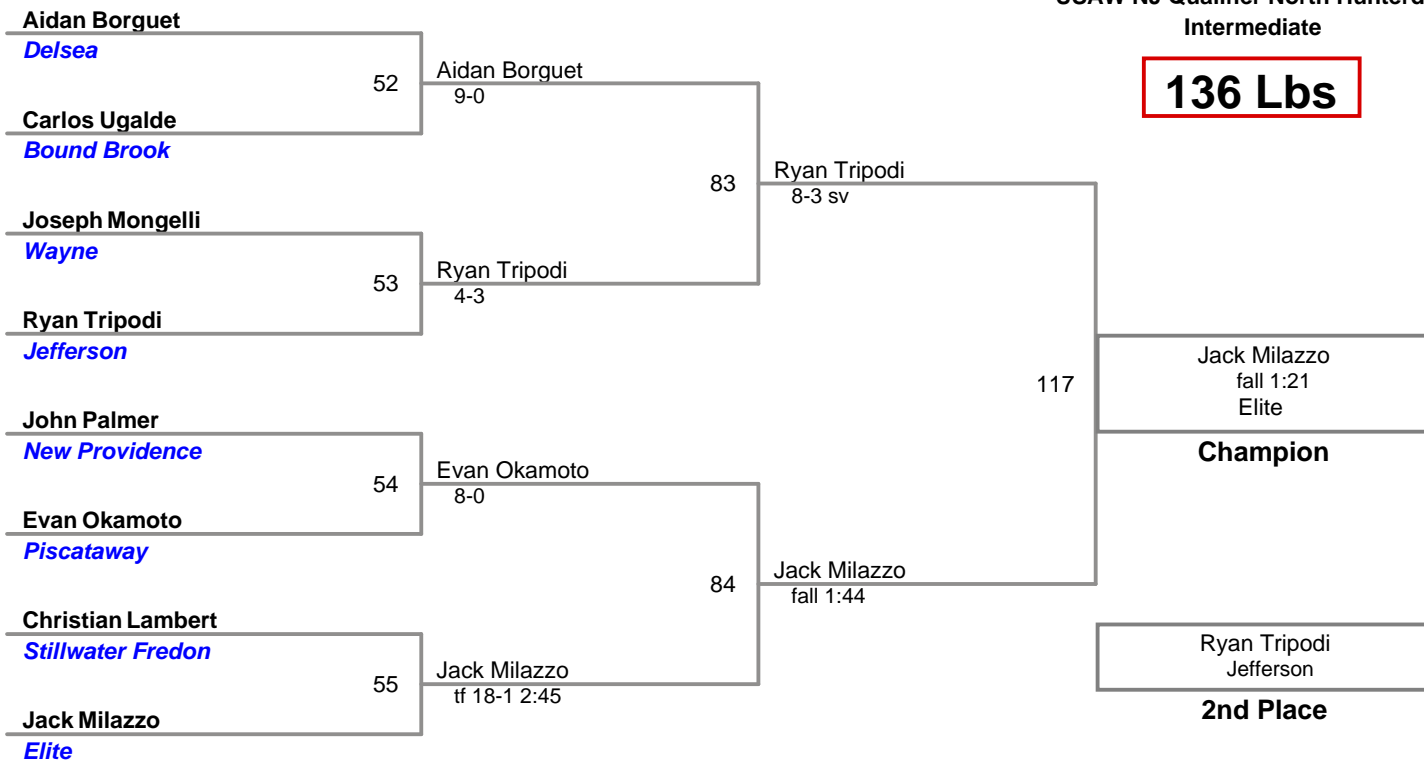

105 Lbs

112 Lbs

120 Lbs

USAW NJ Qualifier North Hunterdon
Intermediate

128 Lbs

USAW NJ Qualifier North Hunterdon
Intermediate

136 Lbs

USAW NJ Qualifier North Hunterdon
Intermediate