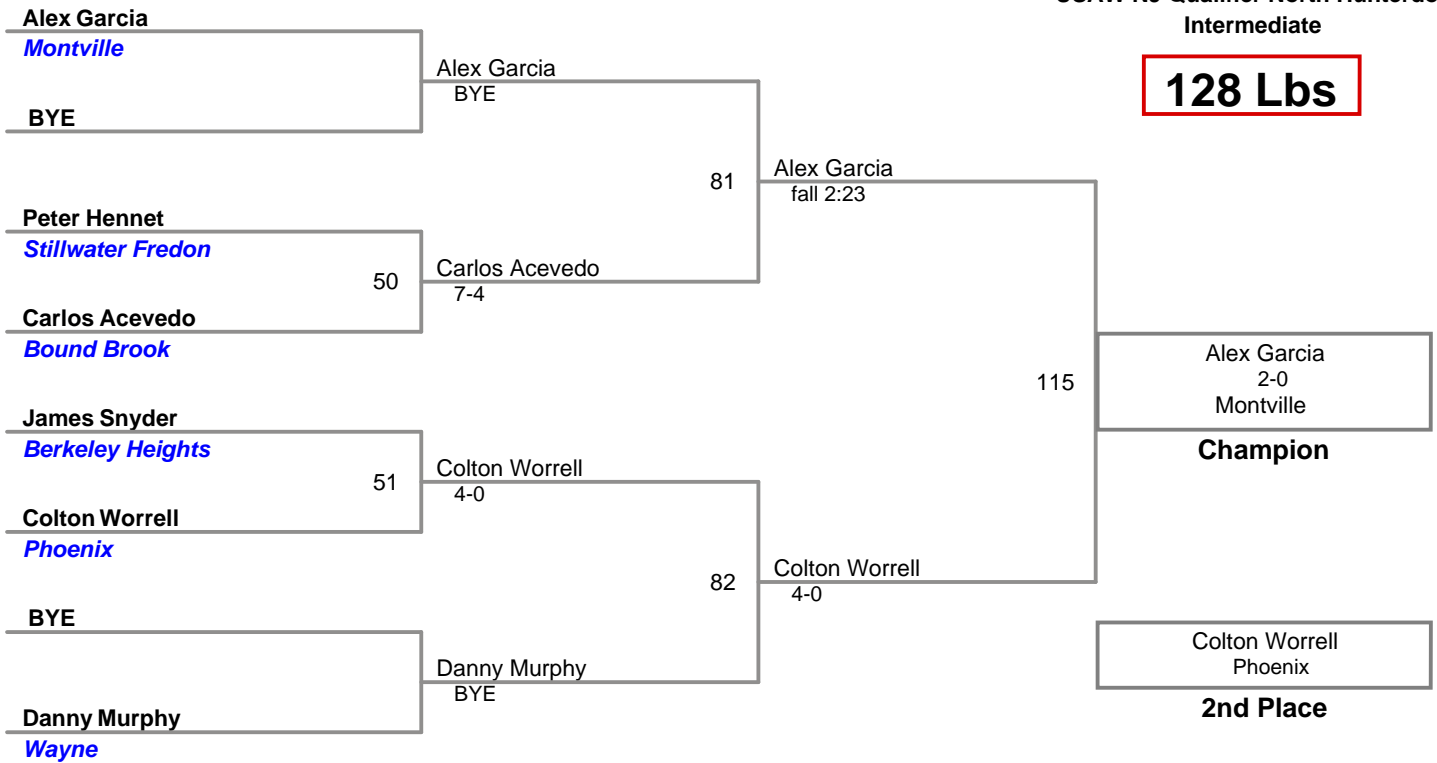

105 Lbs

112 Lbs

120 Lbs

USAW NJ Qualifier North Hunterdon
Intermediate

128 Lbs

USAW NJ Qualifier North Hunterdon
Intermediate

136 Lbs

USAW NJ Qualifier North Hunterdon
Intermediate