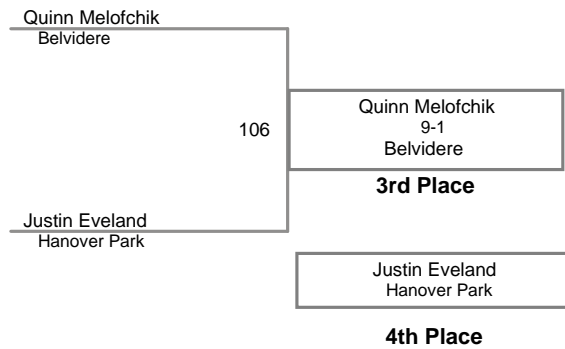

USA NJ Qualifier North Hunterdon
Intermediate

75 Lbs

USA NJ Qualifier North Hunterdon
Intermediate

80 Lbs

USA NJ Qualifier North Hunterdon
Intermediate

85 Lbs

91 Lbs

98 Lbs