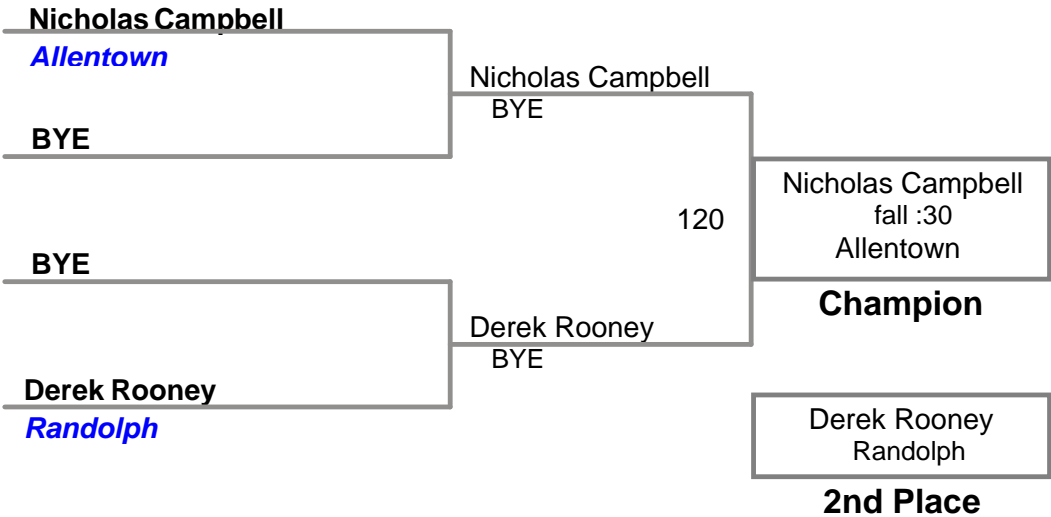

144 Lbs

USAW NJ Qualifier North Hunterdon
Intermediate

152 Lbs

USAW NJ Qualifier North Hunterdon
Intermediate

160 Lbs

USAW NJ Qualifier North Hunterdon
Intermediate

175 Lbs

USAW NJ Qualifier North Hunterdon
Intermediate