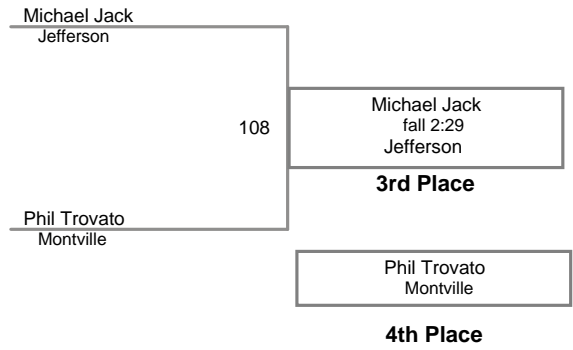

USA NJ Qualifier North Hunterdon
Intermediate

75 Lbs

USA NJ Qualifier North Hunterdon
Intermediate

80 Lbs

USA NJ Qualifier North Hunterdon
Intermediate

85 Lbs

91 Lbs

98 Lbs

105 Lbs

112 Lbs

120 Lbs

USAW NJ Qualifier North Hunterdon
Intermediate

128 Lbs

USAW NJ Qualifier North Hunterdon
Intermediate

136 Lbs

USAW NJ Qualifier North Hunterdon
Intermediate