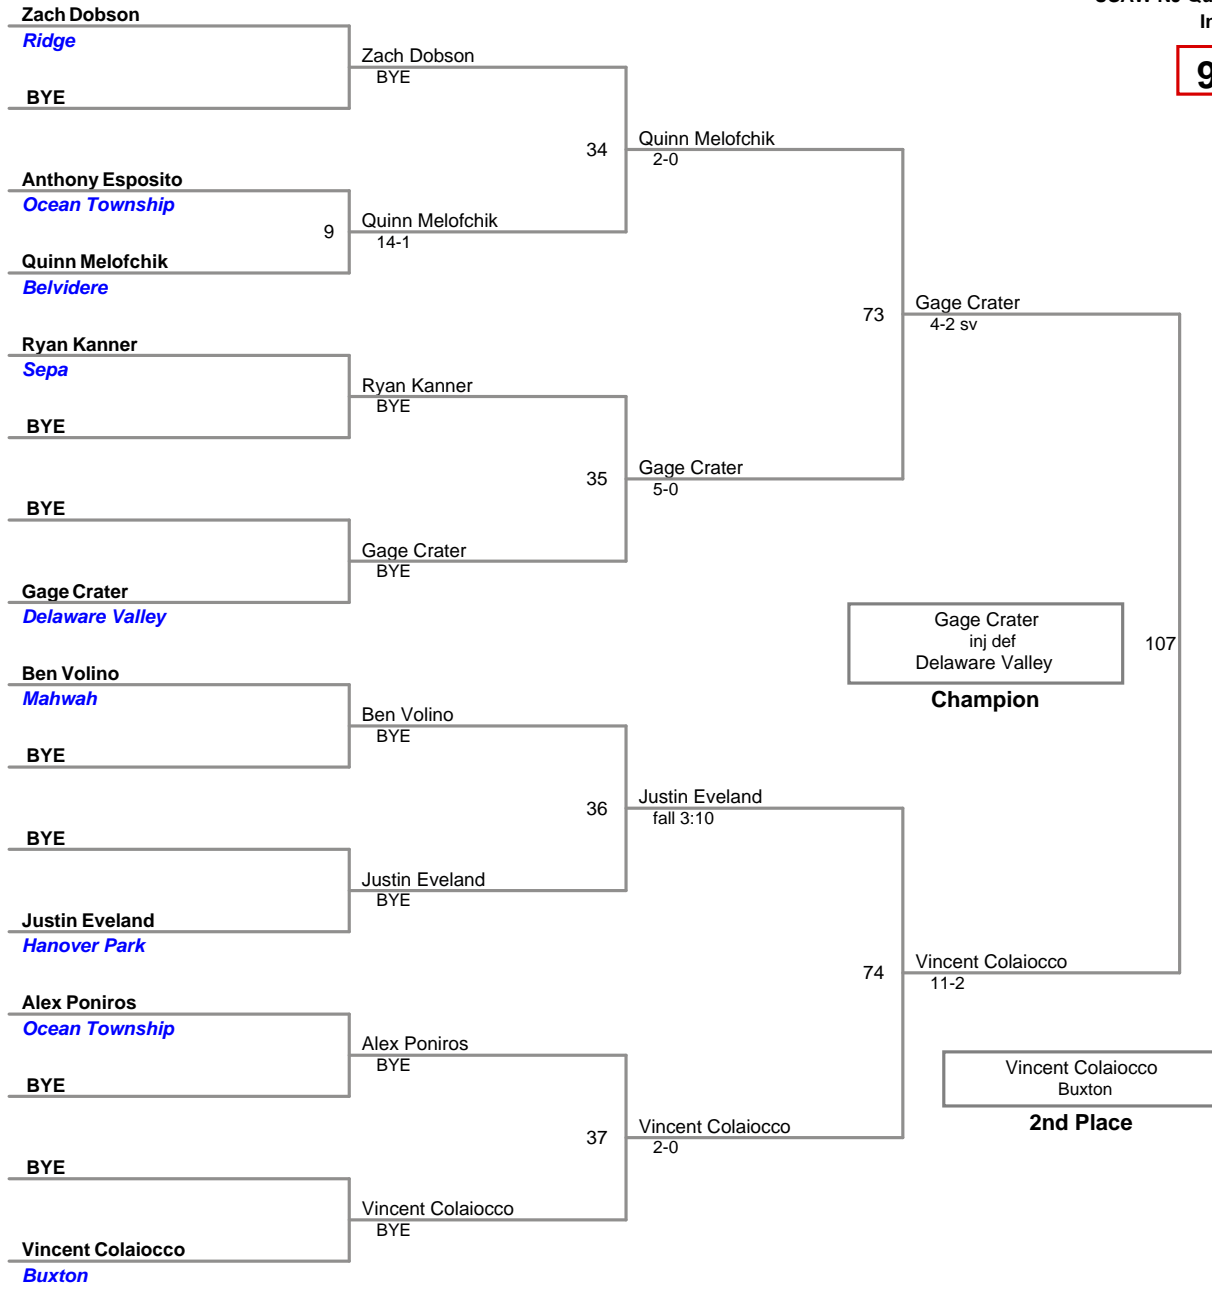

USA NJ Qualifier North Hunterdon
Intermediate

75 Lbs

USA NJ Qualifier North Hunterdon
Intermediate

80 Lbs

USA NJ Qualifier North Hunterdon
Intermediate

85 Lbs

91 Lbs

98 Lbs