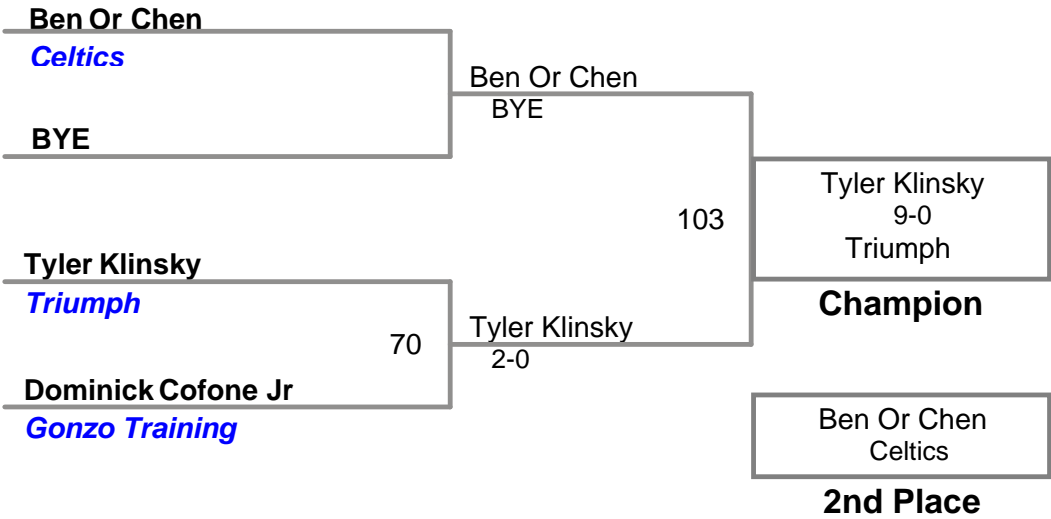

USA NJ Qualifier North Hunterdon
Intermediate

75 Lbs

USA NJ Qualifier North Hunterdon
Intermediate

80 Lbs

USA NJ Qualifier North Hunterdon
Intermediate

85 Lbs

91 Lbs

98 Lbs