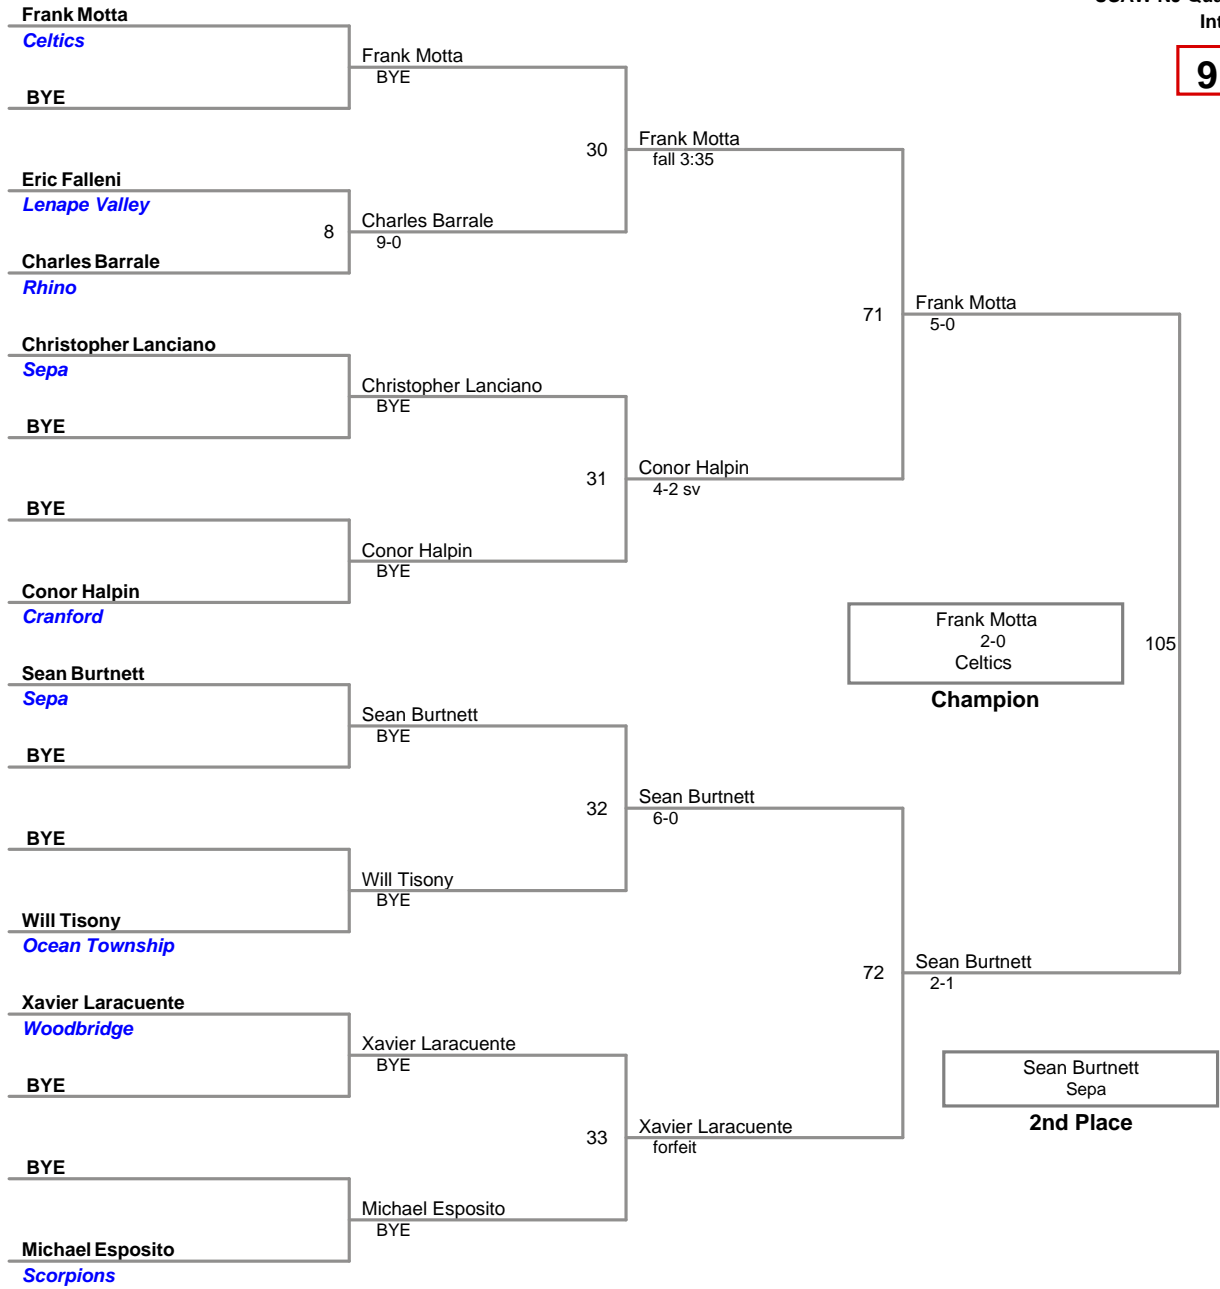

USA NJ Qualifier North Hunterdon
Intermediate

75 Lbs

USA NJ Qualifier North Hunterdon
Intermediate

80 Lbs

USA NJ Qualifier North Hunterdon
Intermediate

85 Lbs

91 Lbs

98 Lbs