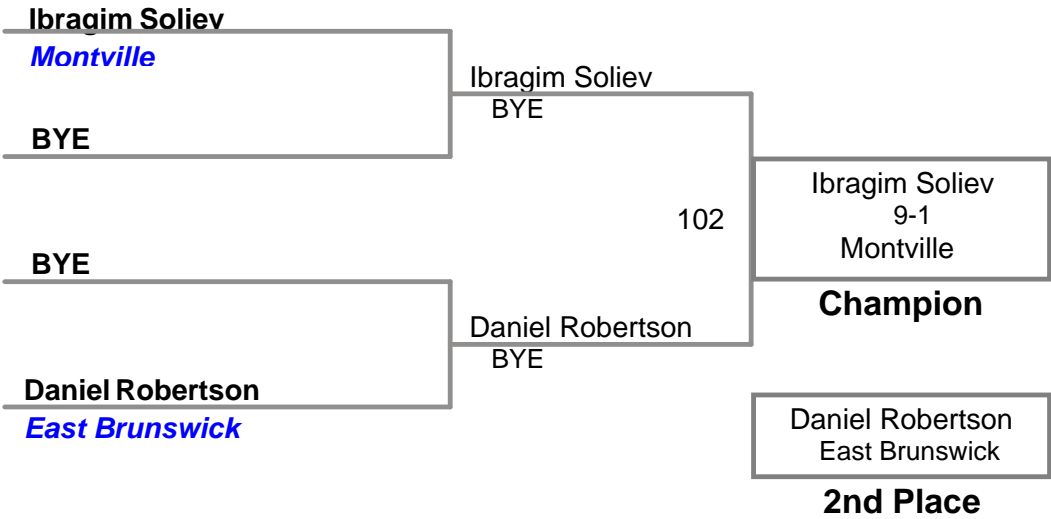

USA NJ Qualifier North Hunterdon
Intermediate

75 Lbs

USA NJ Qualifier North Hunterdon
Intermediate

80 Lbs

USA NJ Qualifier North Hunterdon
Intermediate

85 Lbs

91 Lbs

98 Lbs