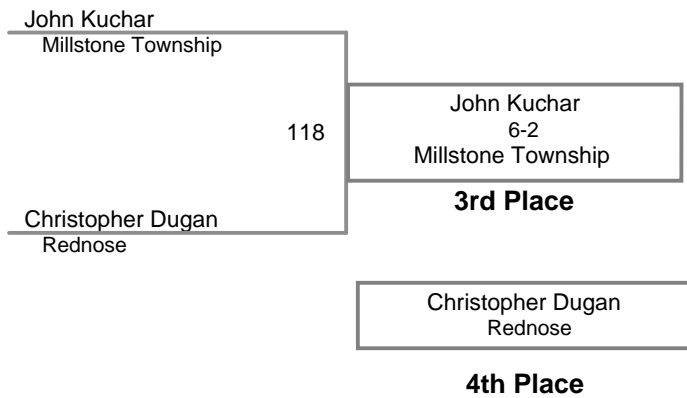

USAW NJ Qualifier North Hunterdon
Intermediate

144 Lbs