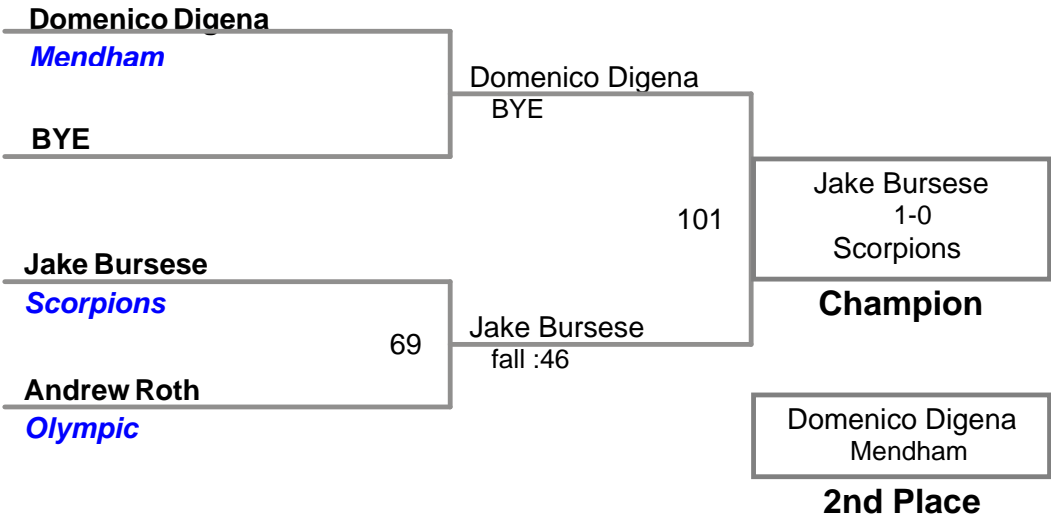

USA NJ Qualifier North Hunterdon
Intermediate

75 Lbs

USA NJ Qualifier North Hunterdon
Intermediate

80 Lbs

USA NJ Qualifier North Hunterdon
Intermediate

85 Lbs

91 Lbs

98 Lbs

105 Lbs

112 Lbs

120 Lbs

USAW NJ Qualifier North Hunterdon
Intermediate

128 Lbs

USAW NJ Qualifier North Hunterdon
Intermediate

136 Lbs

USAW NJ Qualifier North Hunterdon
Intermediate