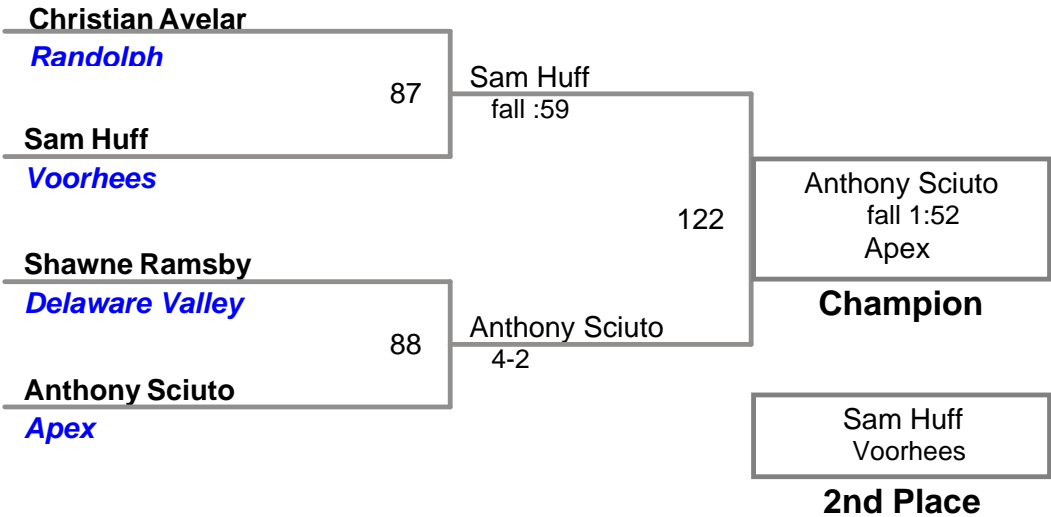

USAW NJ Qualifier North Hunterdon
Intermediate

175 Lbs