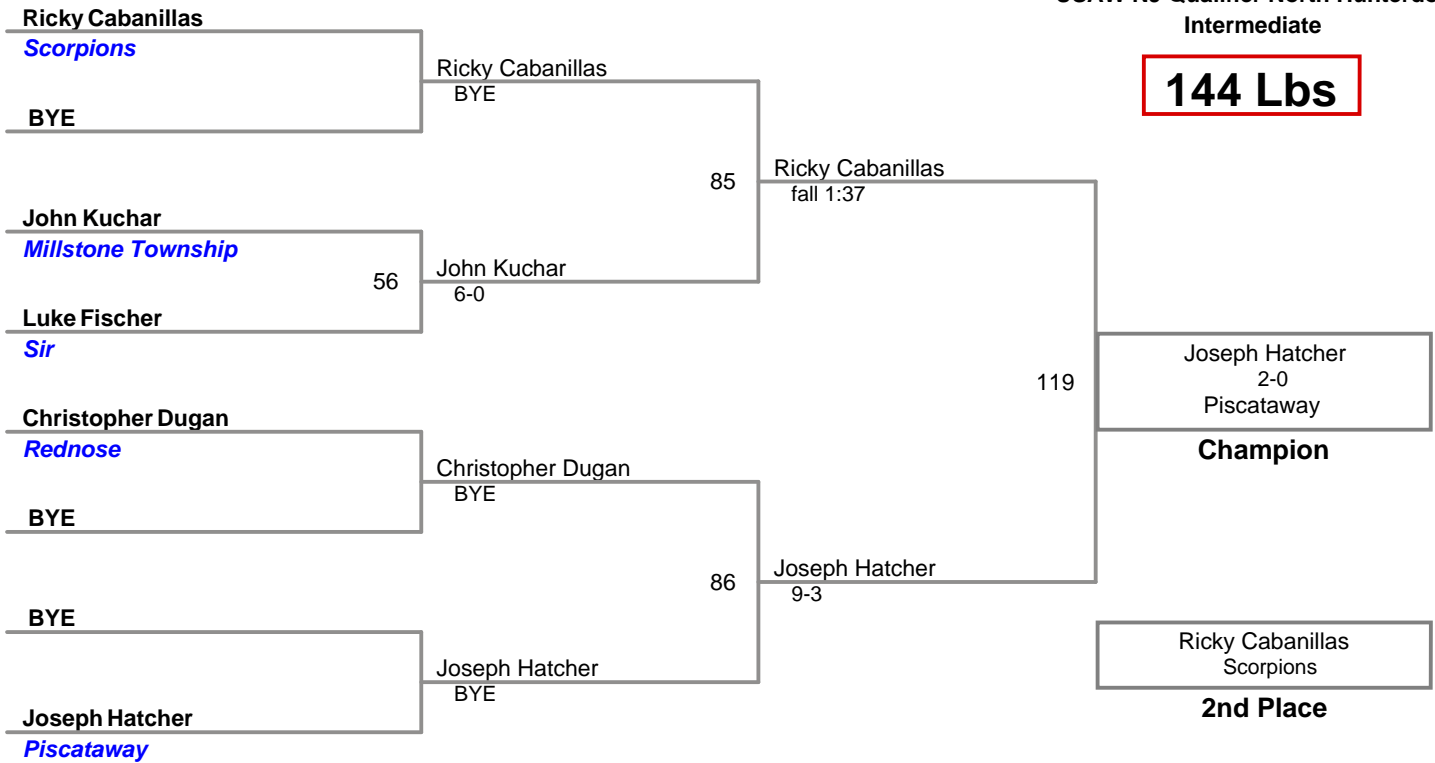

USAW NJ Qualifier North Hunterdon
Intermediate

144 Lbs