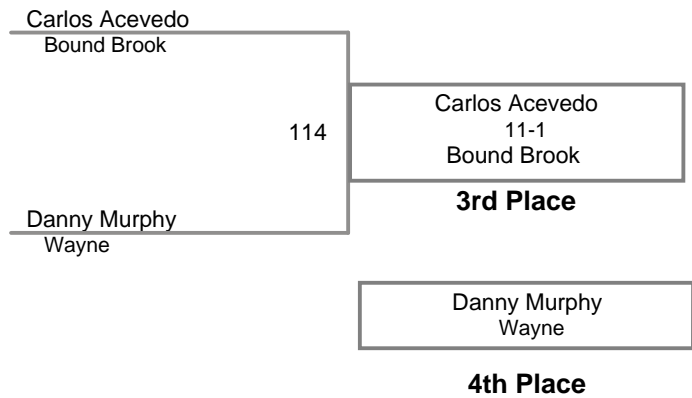

105 Lbs

112 Lbs

120 Lbs

USAW NJ Qualifier North Hunterdon
Intermediate

128 Lbs

USAW NJ Qualifier North Hunterdon
Intermediate

136 Lbs

USAW NJ Qualifier North Hunterdon
Intermediate