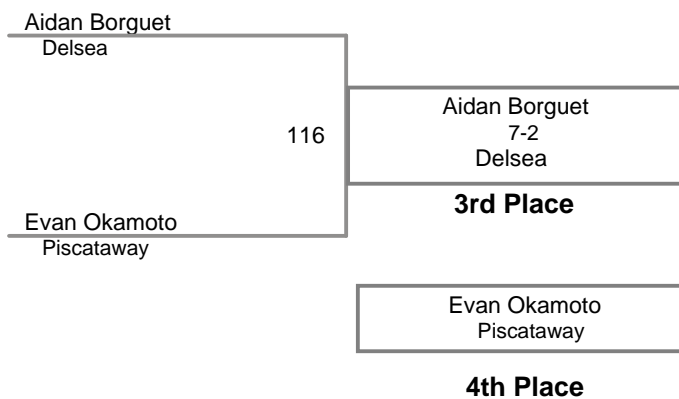

105 Lbs

112 Lbs

120 Lbs

USAW NJ Qualifier North Hunterdon
Intermediate

128 Lbs

USAW NJ Qualifier North Hunterdon
Intermediate

136 Lbs

USAW NJ Qualifier North Hunterdon
Intermediate