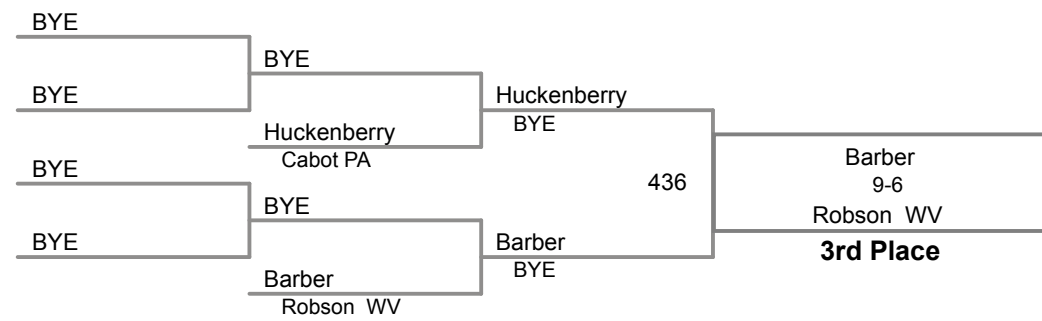

**MAWA Western Region 2
Elite**

111 Lbs

MAWA Western Region 2

Elite

118 Lbs

MAWA Western Region 2

Elite

125 Lbs

MAWA Western Region 2

Elite

130 Lbs

MAWA Western Region 2
Elite

135 Lbs

MAWA Western Region 2

Elite

140 Lbs