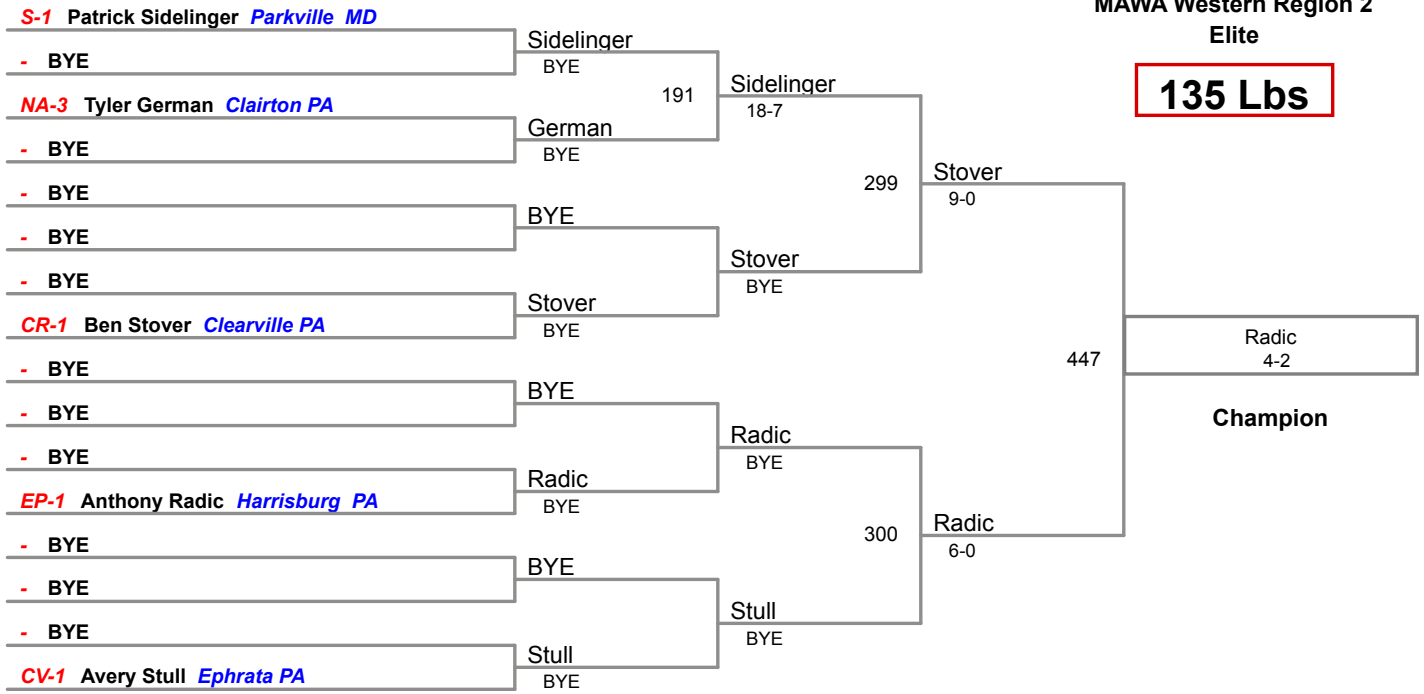

**MAWA Western Region 2
Elite**

111 Lbs

MAWA Western Region 2

Elite

118 Lbs

MAWA Western Region 2

Elite

125 Lbs

MAWA Western Region 2

Elite

130 Lbs

MAWA Western Region 2
Elite

135 Lbs

MAWA Western Region 2

Elite

140 Lbs

MAWA Western Region 2

Elite

145 Lbs

**MAWA Western Region 2
Elite**

152 Lbs

MAWA Western Region 2

Elite

160 Lbs