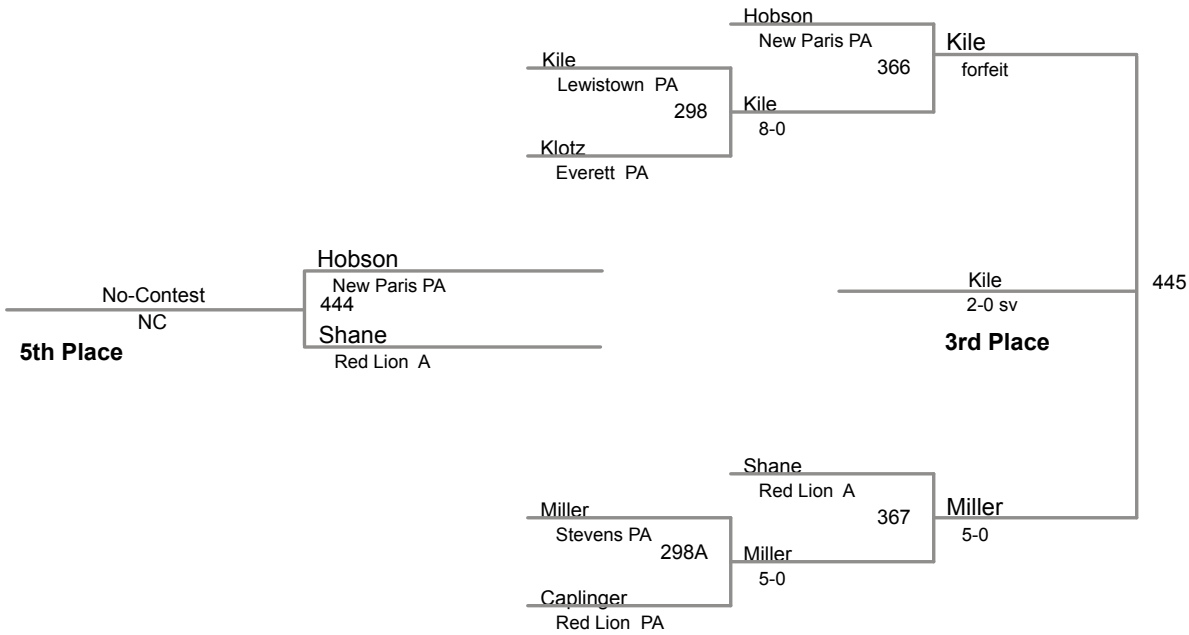

**MAWA Western Region 2
Elite**

111 Lbs

MAWA Western Region 2

Elite

118 Lbs

MAWA Western Region 2

Elite

125 Lbs

MAWA Western Region 2

Elite

130 Lbs

MAWA Western Region 2
Elite

135 Lbs

MAWA Western Region 2

Elite

140 Lbs

MAWA Western Region 2

Elite

145 Lbs

**MAWA Western Region 2
Elite**

152 Lbs

MAWA Western Region 2

Elite

160 Lbs