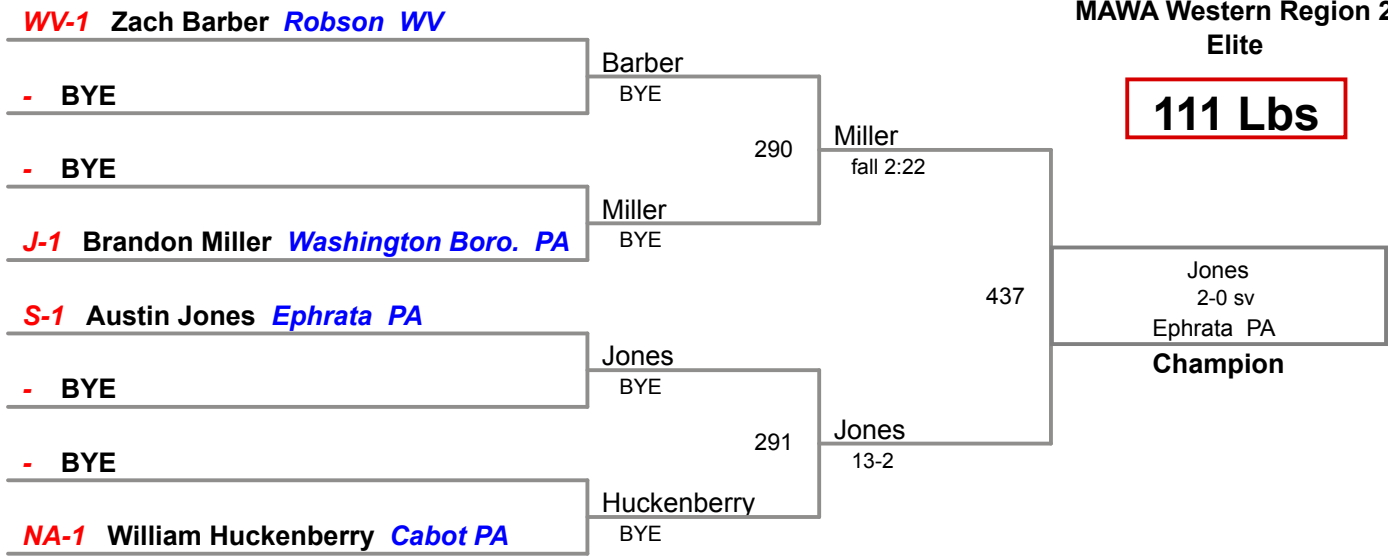

**MAWA Western Region 2
Elite**

111 Lbs

MAWA Western Region 2

Elite

118 Lbs

MAWA Western Region 2

Elite

125 Lbs

MAWA Western Region 2

Elite

130 Lbs

MAWA Western Region 2
Elite

135 Lbs

MAWA Western Region 2

Elite

140 Lbs