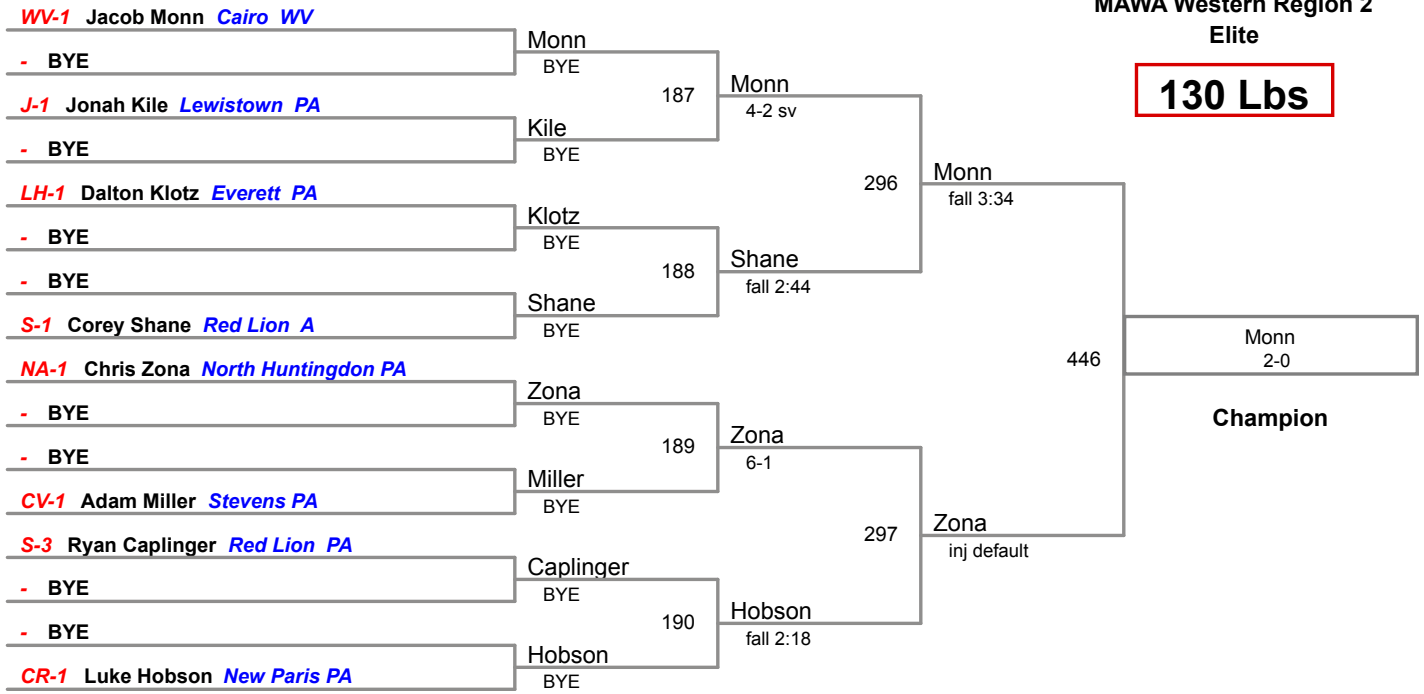

**MAWA Western Region 2
Elite**

111 Lbs

MAWA Western Region 2

Elite

118 Lbs

MAWA Western Region 2

Elite

125 Lbs

MAWA Western Region 2

Elite

130 Lbs

MAWA Western Region 2
Elite

135 Lbs

MAWA Western Region 2

Elite

140 Lbs

MAWA Western Region 2

Elite

145 Lbs

**MAWA Western Region 2
Elite**

152 Lbs

MAWA Western Region 2

Elite

160 Lbs