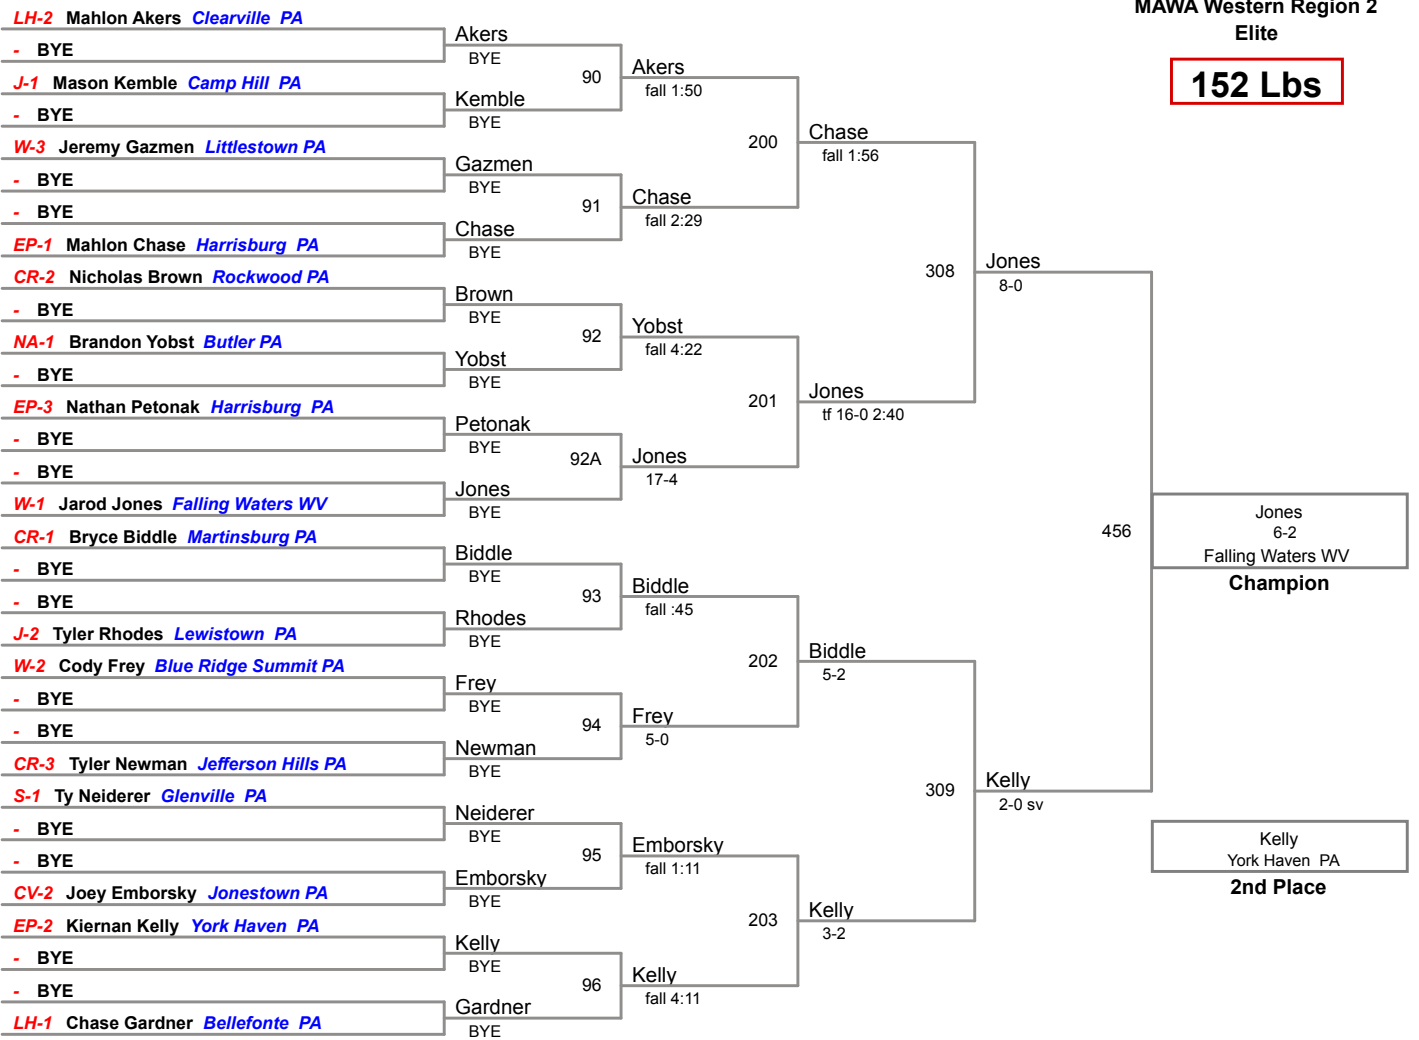

MAWA Western Region 2

Elite

145 Lbs

**MAWA Western Region 2
Elite**

152 Lbs

MAWA Western Region 2

Elite

160 Lbs

MAWA Western Region 2

Elite

171 Lbs

MAWA Western Region 2

Elite

189 Lbs

MAWA Western Region 2

Elite