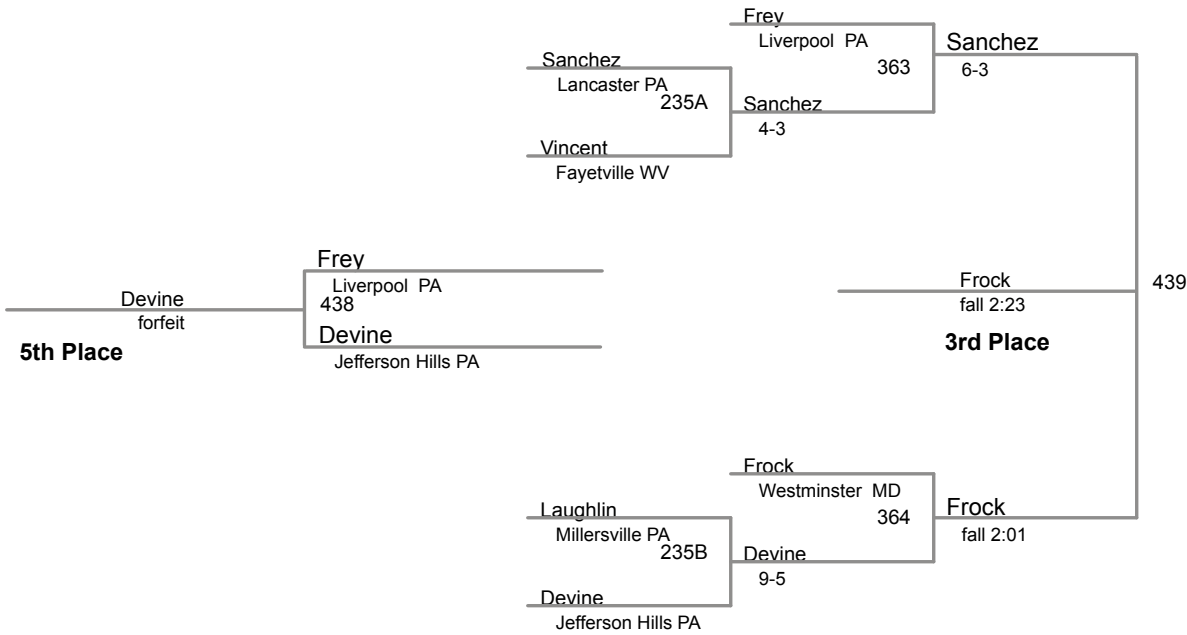

**MAWA Western Region 2
Elite**

111 Lbs

MAWA Western Region 2

Elite

118 Lbs

MAWA Western Region 2

Elite

125 Lbs

MAWA Western Region 2

Elite

130 Lbs

MAWA Western Region 2
Elite

135 Lbs

MAWA Western Region 2

Elite

140 Lbs

MAWA Western Region 2

Elite

145 Lbs

**MAWA Western Region 2
Elite**

152 Lbs

MAWA Western Region 2

Elite

160 Lbs

MAWA Western Region 2

Elite

171 Lbs

MAWA Western Region 2

Elite

189 Lbs

MAWA Western Region 2

Elite