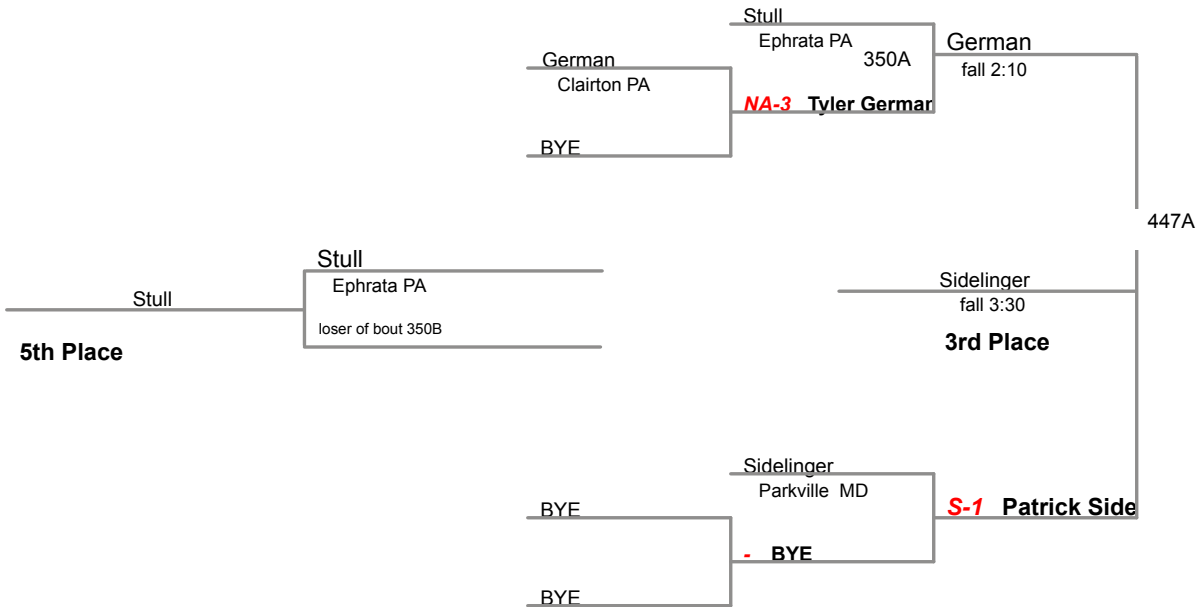

MAWA Western Region 2

Elite

130 Lbs

MAWA Western Region 2
Elite

135 Lbs

MAWA Western Region 2

Elite

140 Lbs

MAWA Western Region 2

Elite

145 Lbs

**MAWA Western Region 2
Elite**

152 Lbs

MAWA Western Region 2

Elite

160 Lbs

MAWA Western Region 2

Elite

171 Lbs

MAWA Western Region 2

Elite

189 Lbs

MAWA Western Region 2

Elite