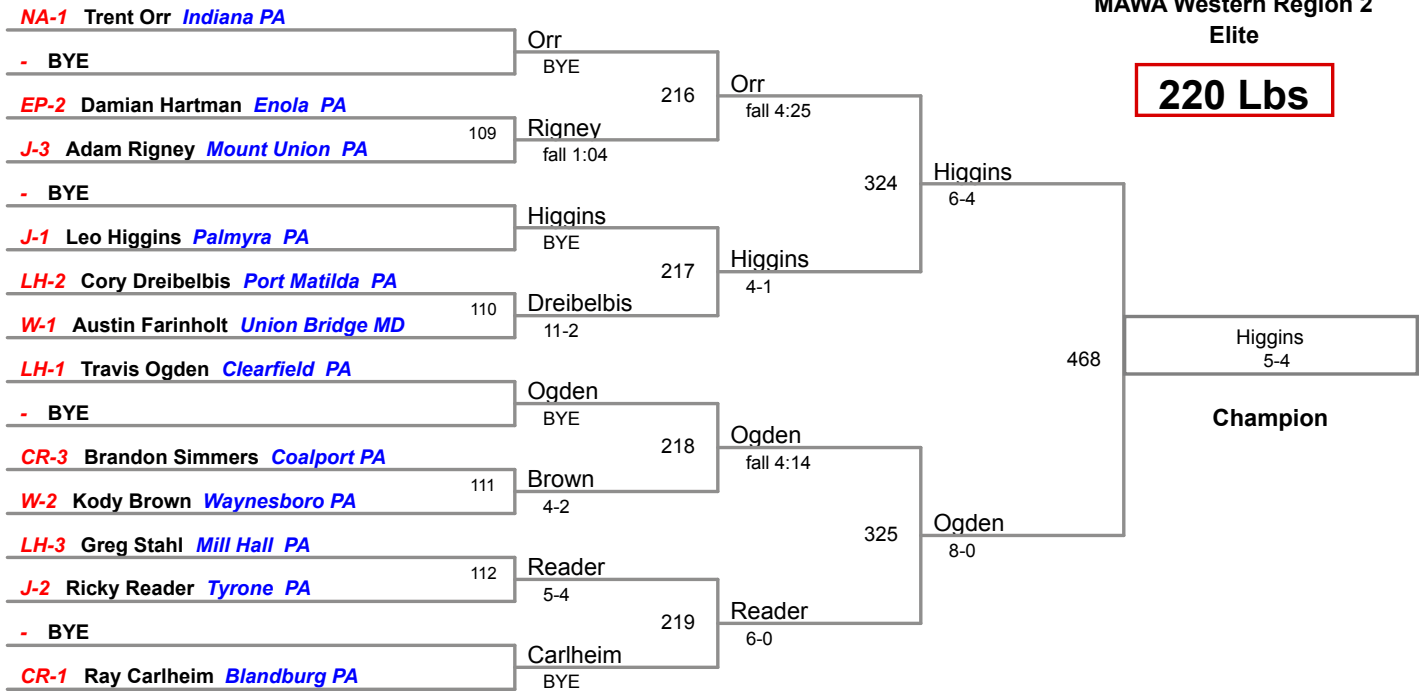

MAWA Western Region 2

Elite

145 Lbs

**MAWA Western Region 2
Elite**

152 Lbs

MAWA Western Region 2

Elite

160 Lbs

MAWA Western Region 2

Elite

171 Lbs

MAWA Western Region 2

Elite

189 Lbs

MAWA Western Region 2

Elite

220 Lbs

MAWA Western Region 2

Elite

285 Lbs