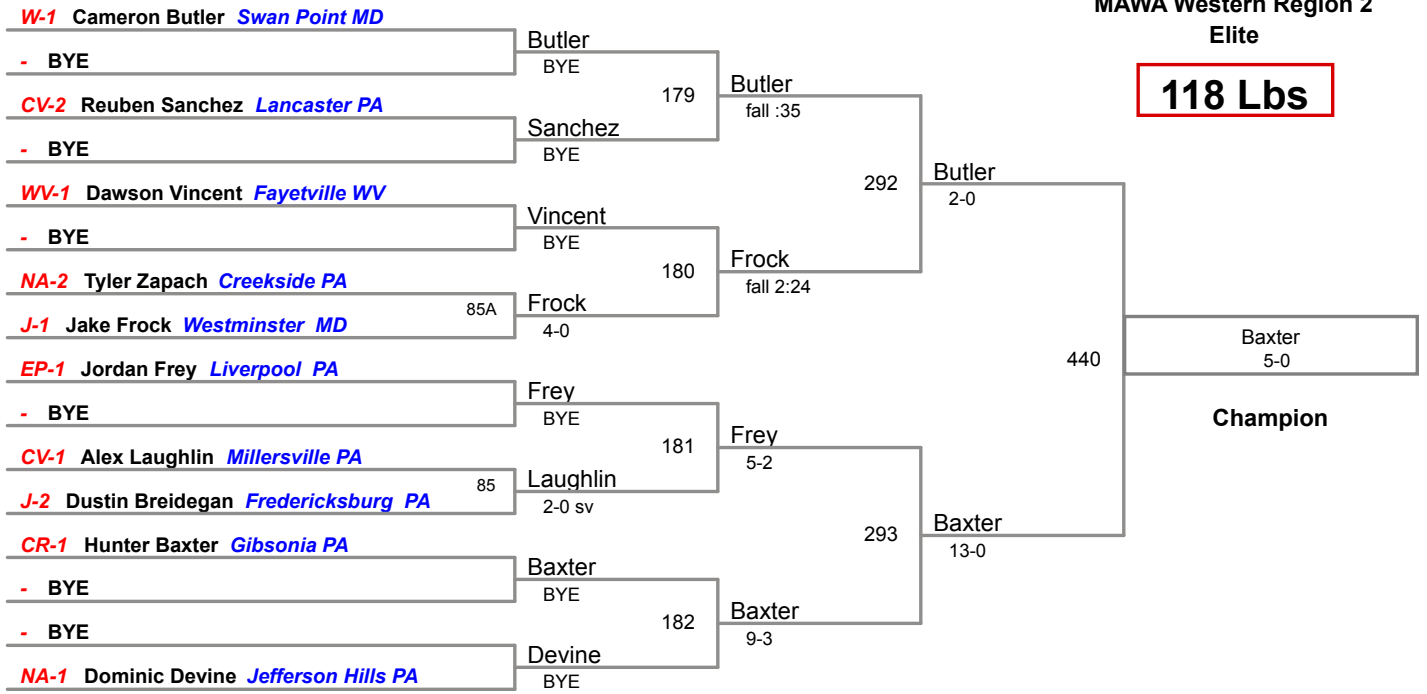

**MAWA Western Region 2
Elite**

111 Lbs

MAWA Western Region 2

Elite

118 Lbs

MAWA Western Region 2

Elite

125 Lbs

MAWA Western Region 2

Elite

130 Lbs

MAWA Western Region 2
Elite

135 Lbs

MAWA Western Region 2

Elite

140 Lbs

MAWA Western Region 2

Elite

145 Lbs

**MAWA Western Region 2
Elite**

152 Lbs

MAWA Western Region 2

Elite

160 Lbs