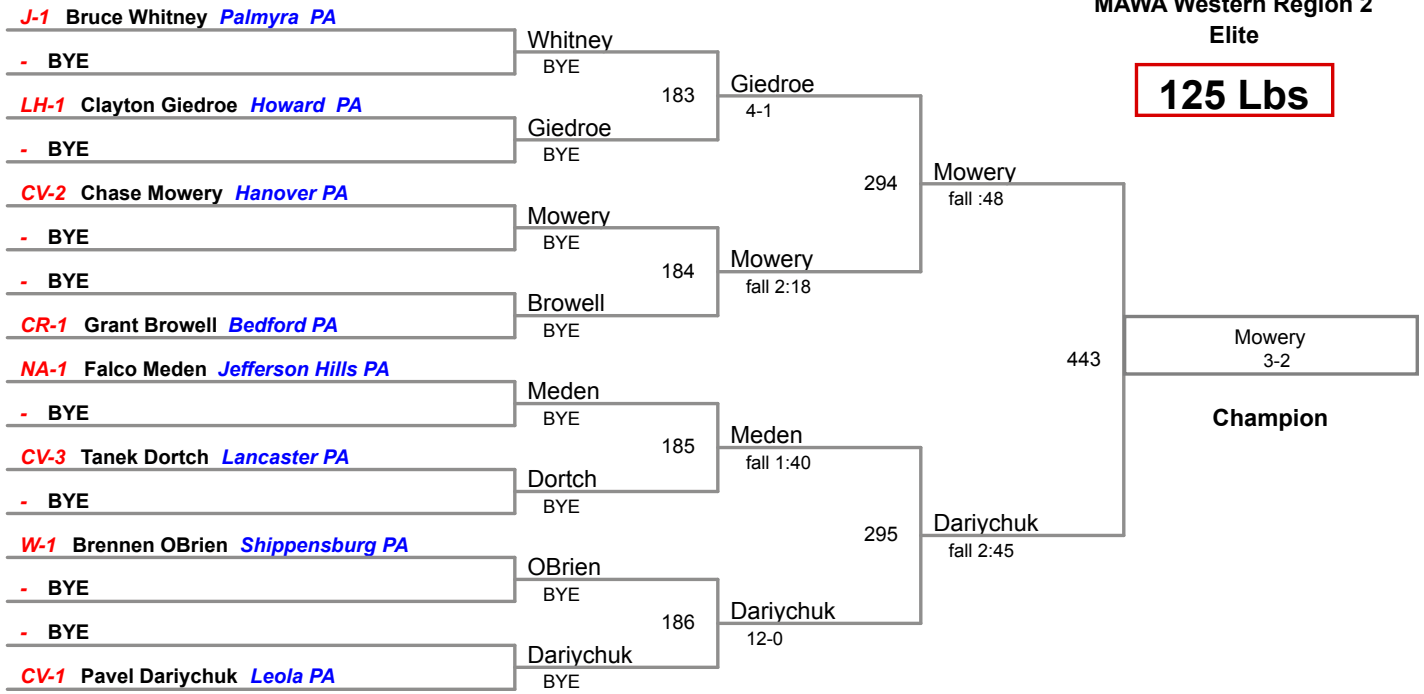

**MAWA Western Region 2
Elite**

111 Lbs

MAWA Western Region 2

Elite

118 Lbs

MAWA Western Region 2

Elite

125 Lbs

MAWA Western Region 2

Elite

130 Lbs

MAWA Western Region 2
Elite

135 Lbs

MAWA Western Region 2

Elite

140 Lbs