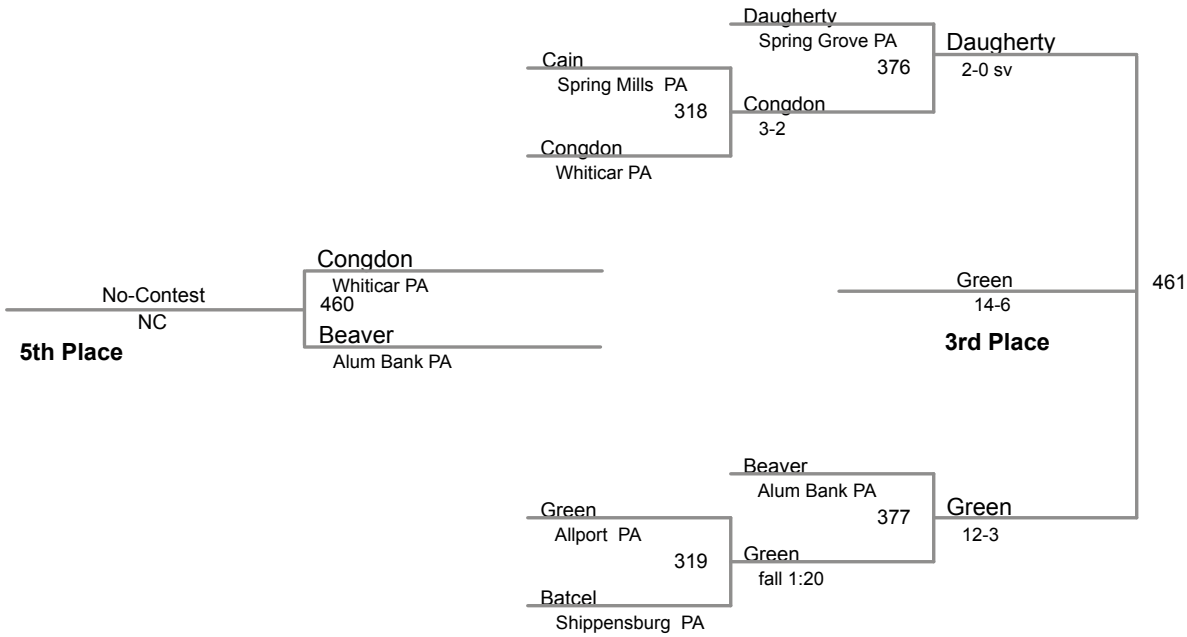

MAWA Western Region 2

Elite

145 Lbs

**MAWA Western Region 2
Elite**

152 Lbs

MAWA Western Region 2

Elite

160 Lbs

MAWA Western Region 2

Elite

171 Lbs

MAWA Western Region 2

Elite

189 Lbs

MAWA Western Region 2

Elite