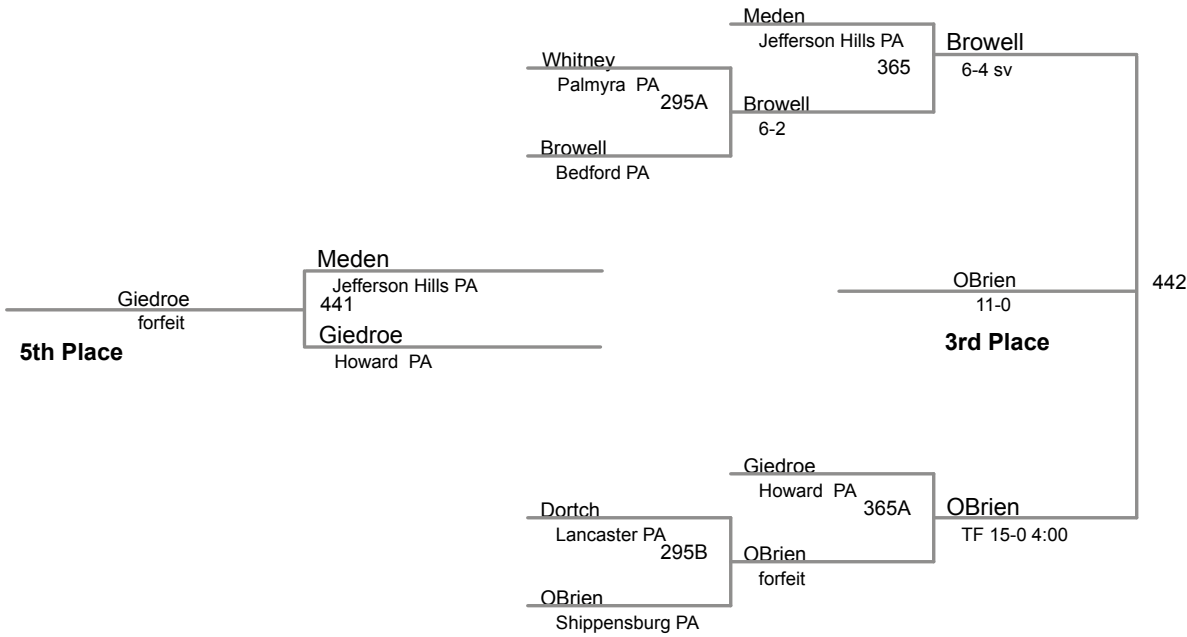

**MAWA Western Region 2
Elite**

111 Lbs

MAWA Western Region 2

Elite

118 Lbs

MAWA Western Region 2

Elite

125 Lbs

MAWA Western Region 2

Elite

130 Lbs

MAWA Western Region 2
Elite

135 Lbs

MAWA Western Region 2

Elite

140 Lbs

MAWA Western Region 2

Elite

145 Lbs

**MAWA Western Region 2
Elite**

152 Lbs

MAWA Western Region 2

Elite

160 Lbs

MAWA Western Region 2

Elite

171 Lbs

MAWA Western Region 2

Elite

189 Lbs

MAWA Western Region 2

Elite