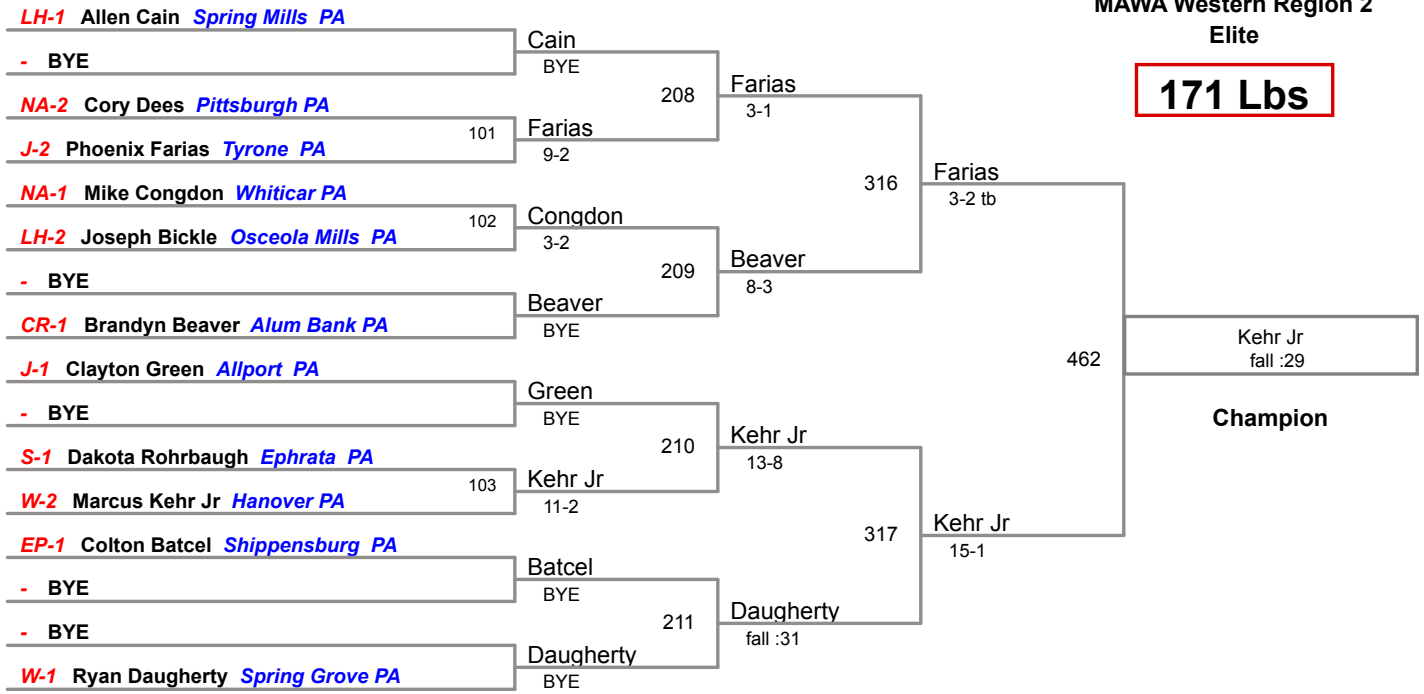

MAWA Western Region 2

Elite

145 Lbs

**MAWA Western Region 2
Elite**

152 Lbs

MAWA Western Region 2

Elite

160 Lbs

MAWA Western Region 2

Elite

171 Lbs

MAWA Western Region 2

Elite

189 Lbs

MAWA Western Region 2

Elite