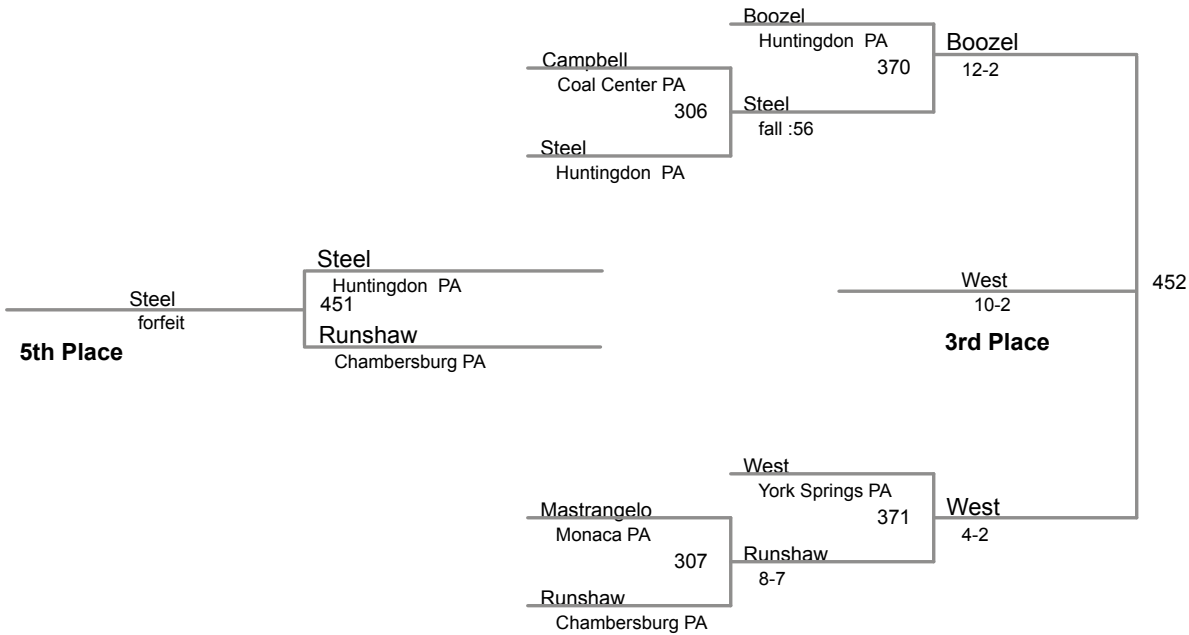

MAWA Western Region 2

Elite

130 Lbs

MAWA Western Region 2
Elite

135 Lbs

MAWA Western Region 2

Elite

140 Lbs

MAWA Western Region 2

Elite

145 Lbs

**MAWA Western Region 2
Elite**

152 Lbs

MAWA Western Region 2

Elite

160 Lbs