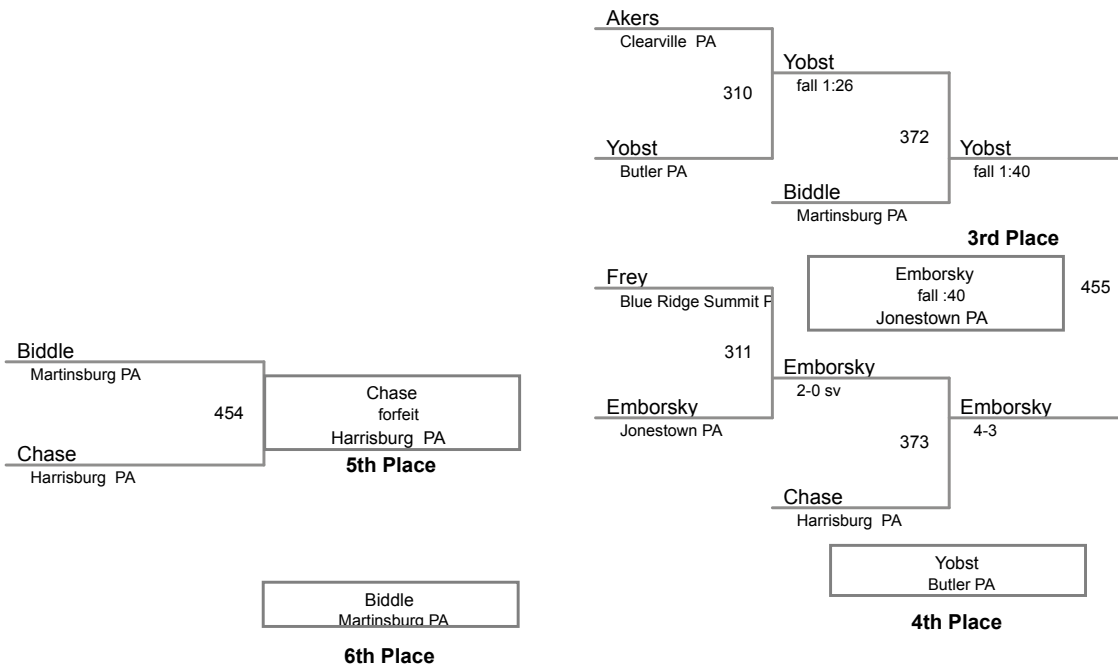

MAWA Western Region 2

Elite

145 Lbs

**MAWA Western Region 2
Elite**

152 Lbs

MAWA Western Region 2

Elite

160 Lbs

MAWA Western Region 2

Elite

171 Lbs

MAWA Western Region 2

Elite

189 Lbs

MAWA Western Region 2

Elite