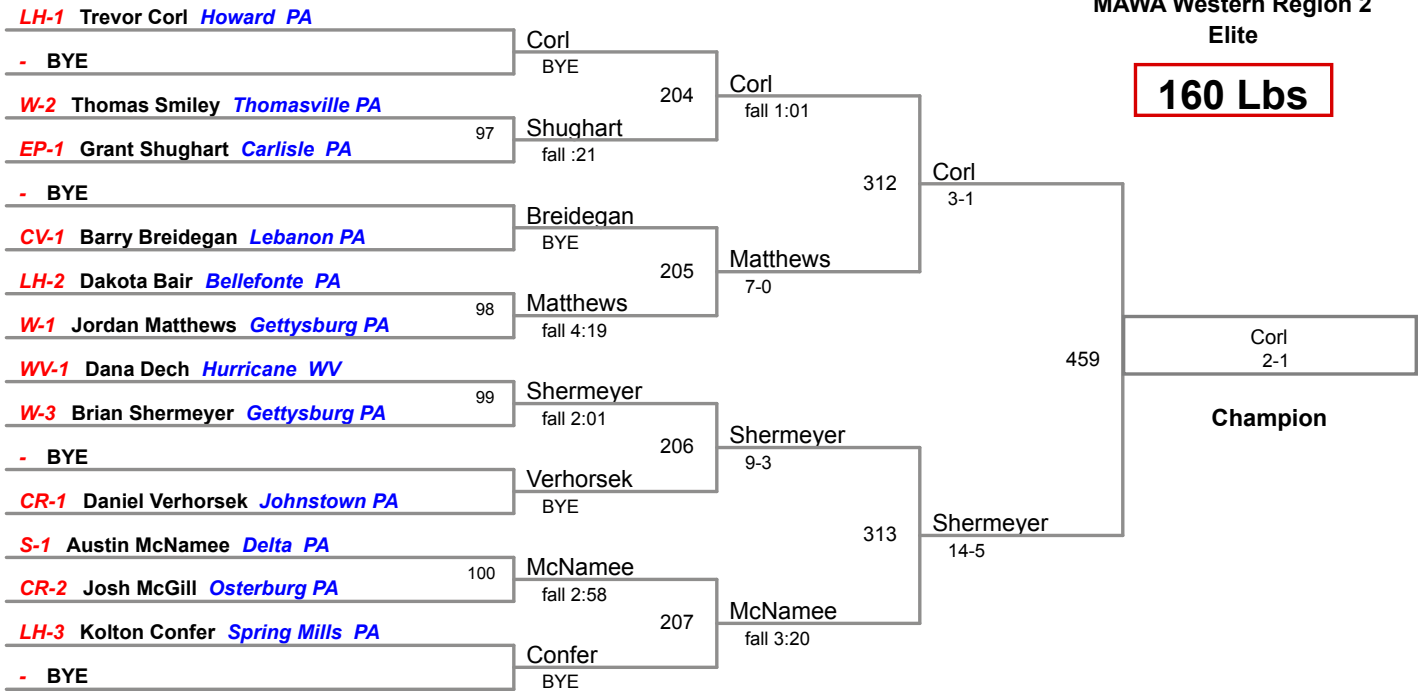

MAWA Western Region 2

Elite

145 Lbs

**MAWA Western Region 2
Elite**

152 Lbs

MAWA Western Region 2

Elite

160 Lbs

MAWA Western Region 2

Elite

171 Lbs

MAWA Western Region 2

Elite

189 Lbs

MAWA Western Region 2

Elite