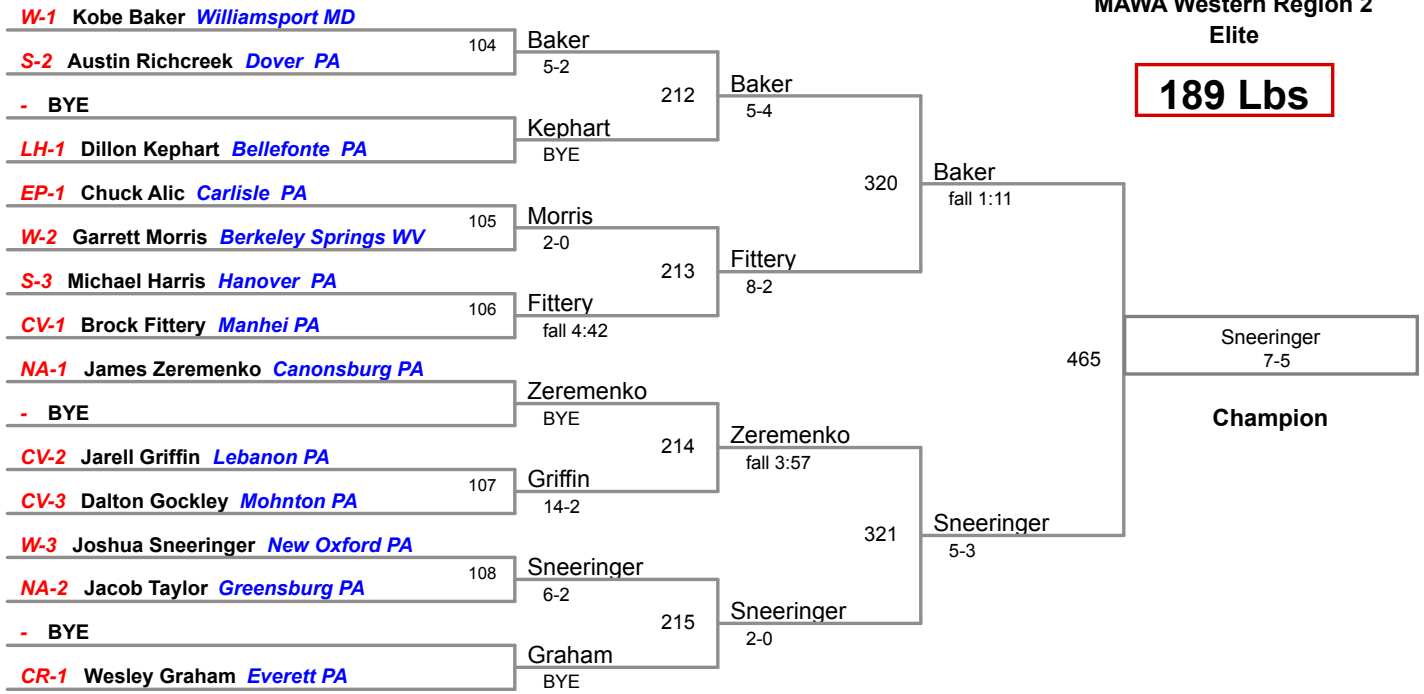

MAWA Western Region 2

Elite

145 Lbs

**MAWA Western Region 2
Elite**

152 Lbs

MAWA Western Region 2

Elite

160 Lbs

MAWA Western Region 2

Elite

171 Lbs

MAWA Western Region 2

Elite

189 Lbs

MAWA Western Region 2

Elite

220 Lbs

MAWA Western Region 2

Elite

285 Lbs