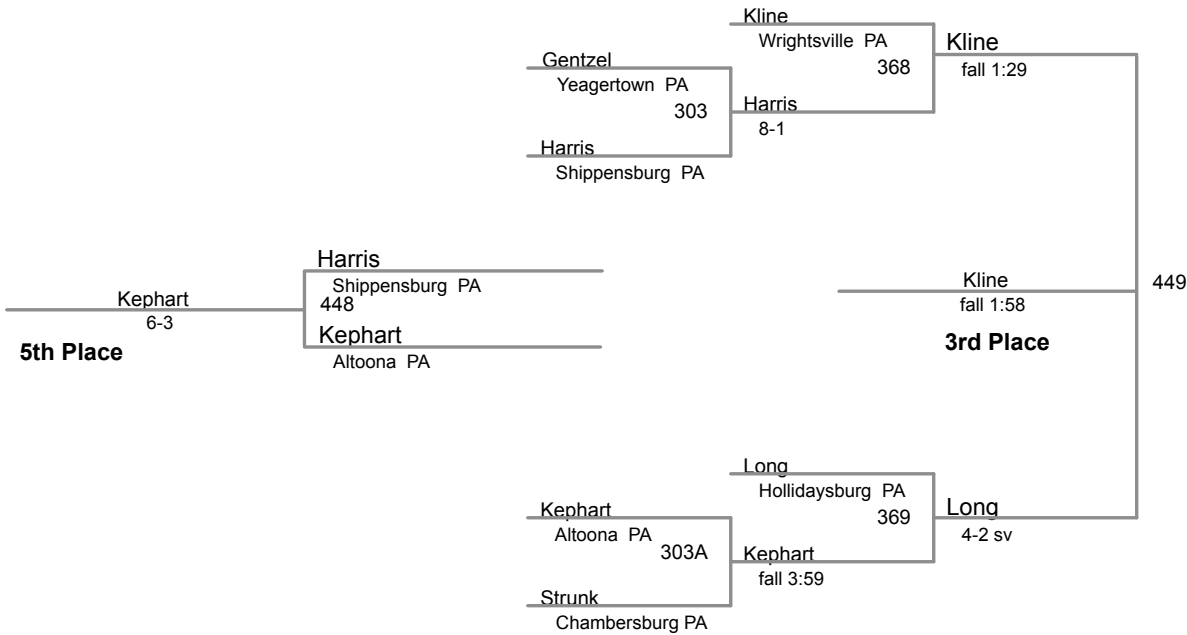

**MAWA Western Region 2
Elite**

111 Lbs

MAWA Western Region 2

Elite

118 Lbs

MAWA Western Region 2

Elite

125 Lbs

MAWA Western Region 2

Elite

130 Lbs

MAWA Western Region 2
Elite

135 Lbs

MAWA Western Region 2

Elite

140 Lbs

MAWA Western Region 2

Elite

145 Lbs

**MAWA Western Region 2
Elite**

152 Lbs

MAWA Western Region 2

Elite

160 Lbs

MAWA Western Region 2

Elite

171 Lbs

MAWA Western Region 2

Elite

189 Lbs

MAWA Western Region 2

Elite