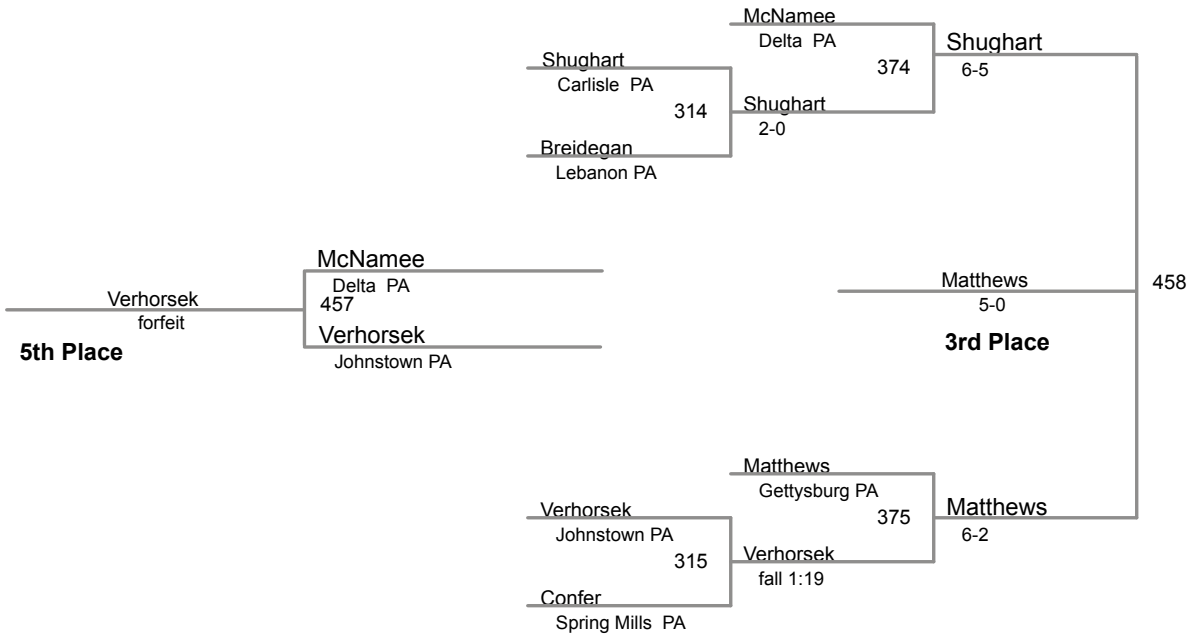

MAWA Western Region 2

Elite

130 Lbs

MAWA Western Region 2
Elite

135 Lbs

MAWA Western Region 2

Elite

140 Lbs

MAWA Western Region 2

Elite

145 Lbs

**MAWA Western Region 2
Elite**

152 Lbs

MAWA Western Region 2

Elite

160 Lbs

MAWA Western Region 2

Elite

171 Lbs

MAWA Western Region 2

Elite

189 Lbs

MAWA Western Region 2

Elite