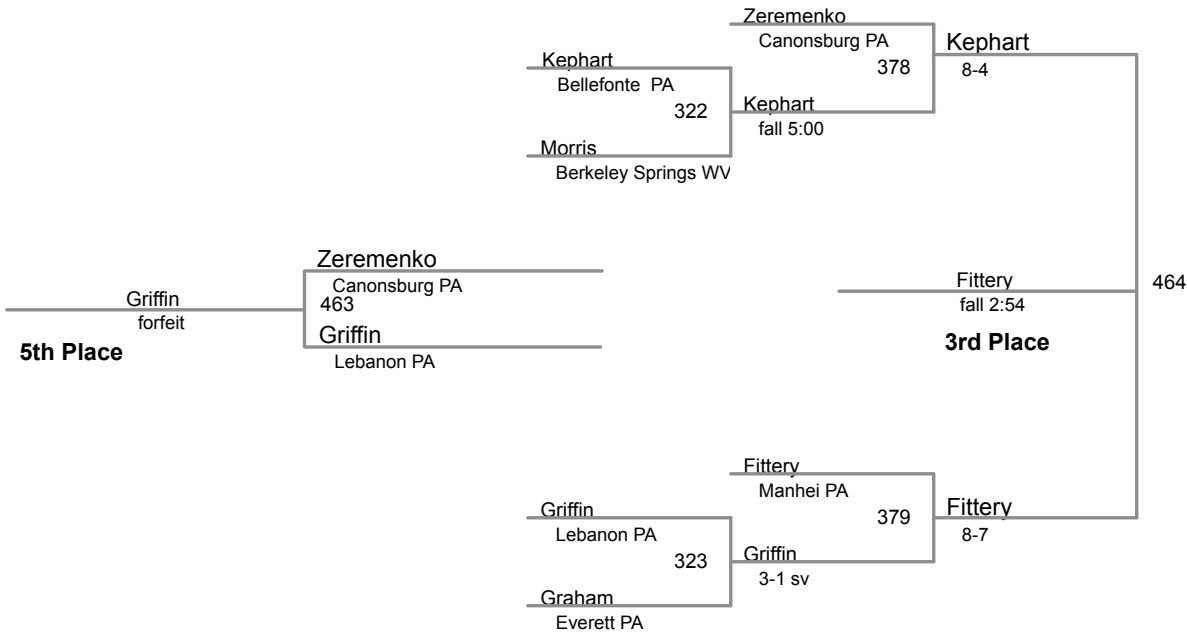

MAWA Western Region 2

Elite

171 Lbs

MAWA Western Region 2

Elite

189 Lbs

MAWA Western Region 2

Elite

220 Lbs

MAWA Western Region 2

Elite

285 Lbs