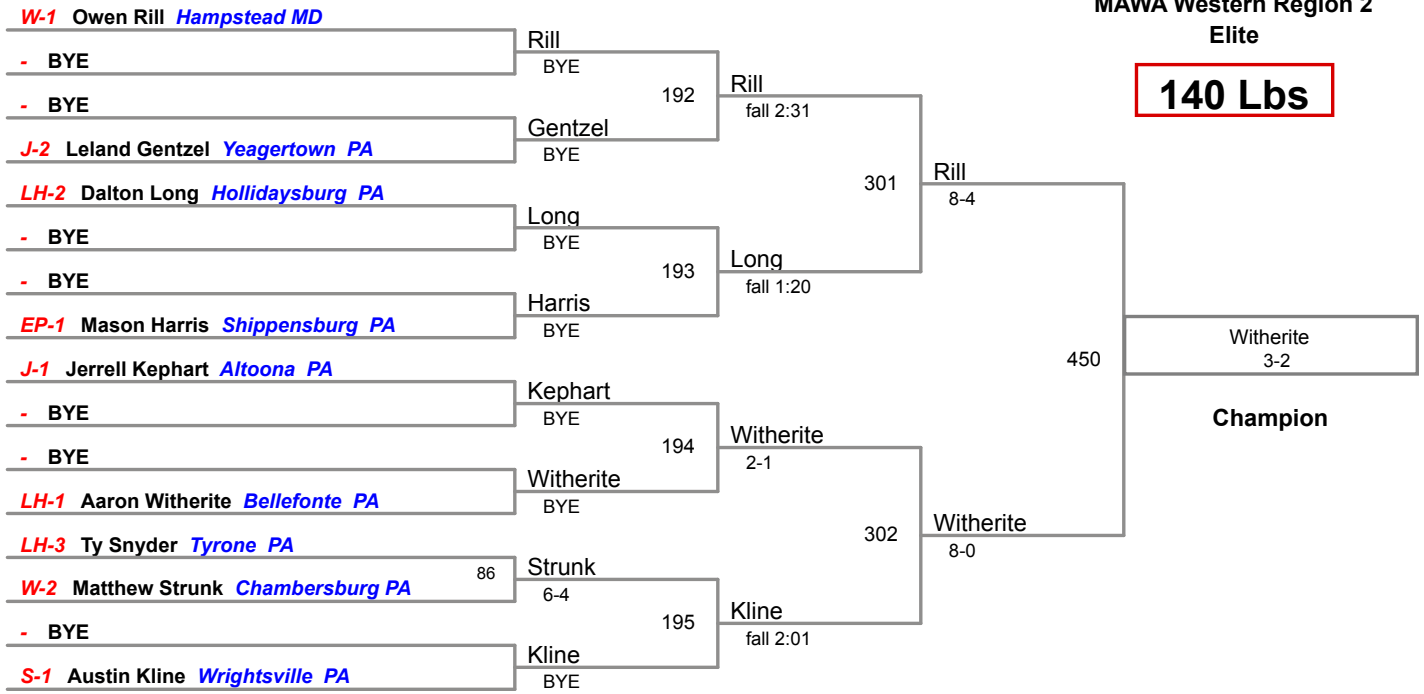

**MAWA Western Region 2
Elite**

111 Lbs

MAWA Western Region 2

Elite

118 Lbs

MAWA Western Region 2

Elite

125 Lbs

MAWA Western Region 2

Elite

130 Lbs

MAWA Western Region 2
Elite

135 Lbs

MAWA Western Region 2

Elite

140 Lbs

MAWA Western Region 2

Elite

145 Lbs

**MAWA Western Region 2
Elite**

152 Lbs

MAWA Western Region 2

Elite

160 Lbs