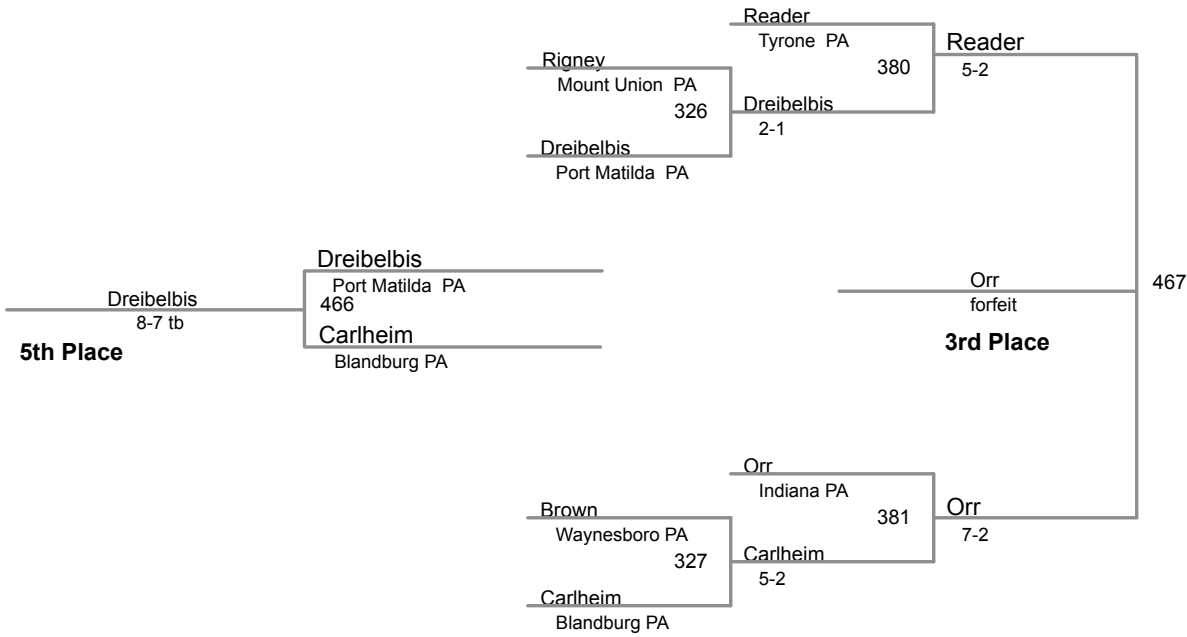

MAWA Western Region 2

Elite

145 Lbs

**MAWA Western Region 2
Elite**

152 Lbs

MAWA Western Region 2

Elite

160 Lbs

MAWA Western Region 2

Elite

171 Lbs

MAWA Western Region 2

Elite

189 Lbs

MAWA Western Region 2

Elite

220 Lbs

MAWA Western Region 2

Elite

285 Lbs