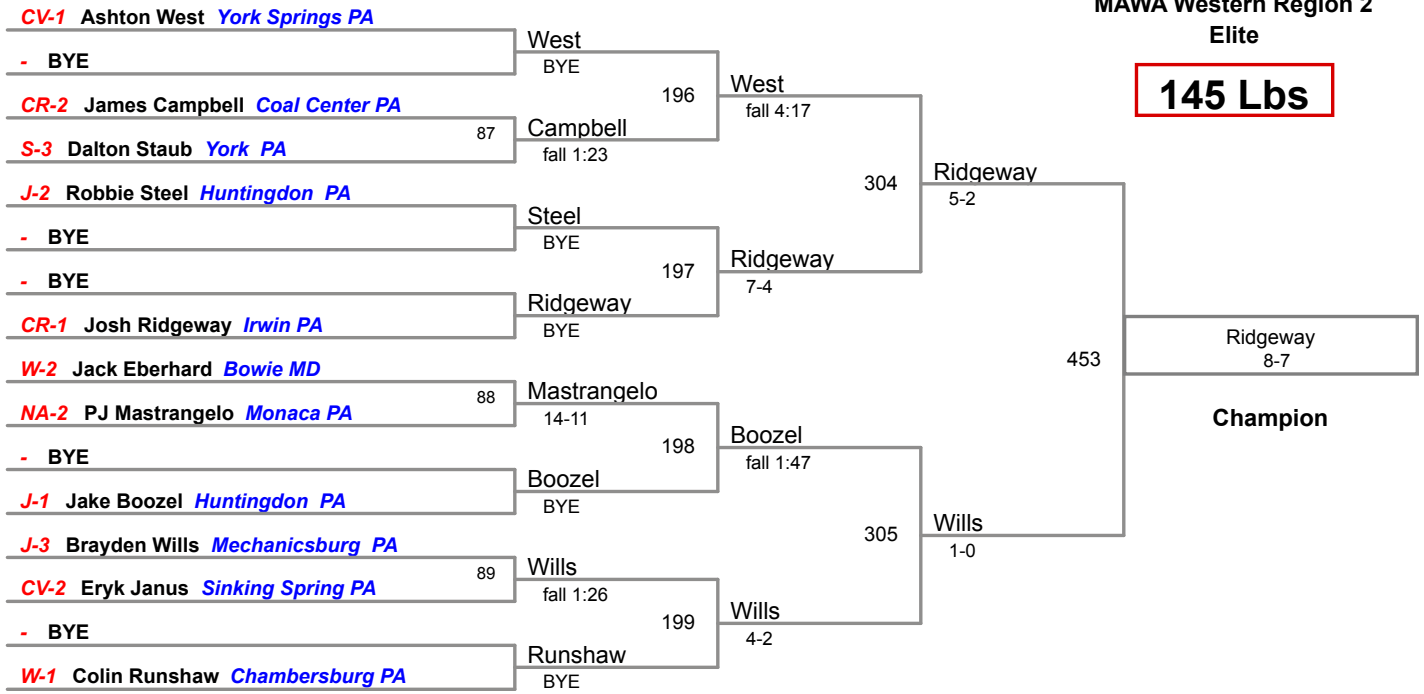

MAWA Western Region 2

Elite

130 Lbs

MAWA Western Region 2
Elite

135 Lbs

MAWA Western Region 2

Elite

140 Lbs

MAWA Western Region 2

Elite

145 Lbs

**MAWA Western Region 2
Elite**

152 Lbs

MAWA Western Region 2

Elite

160 Lbs