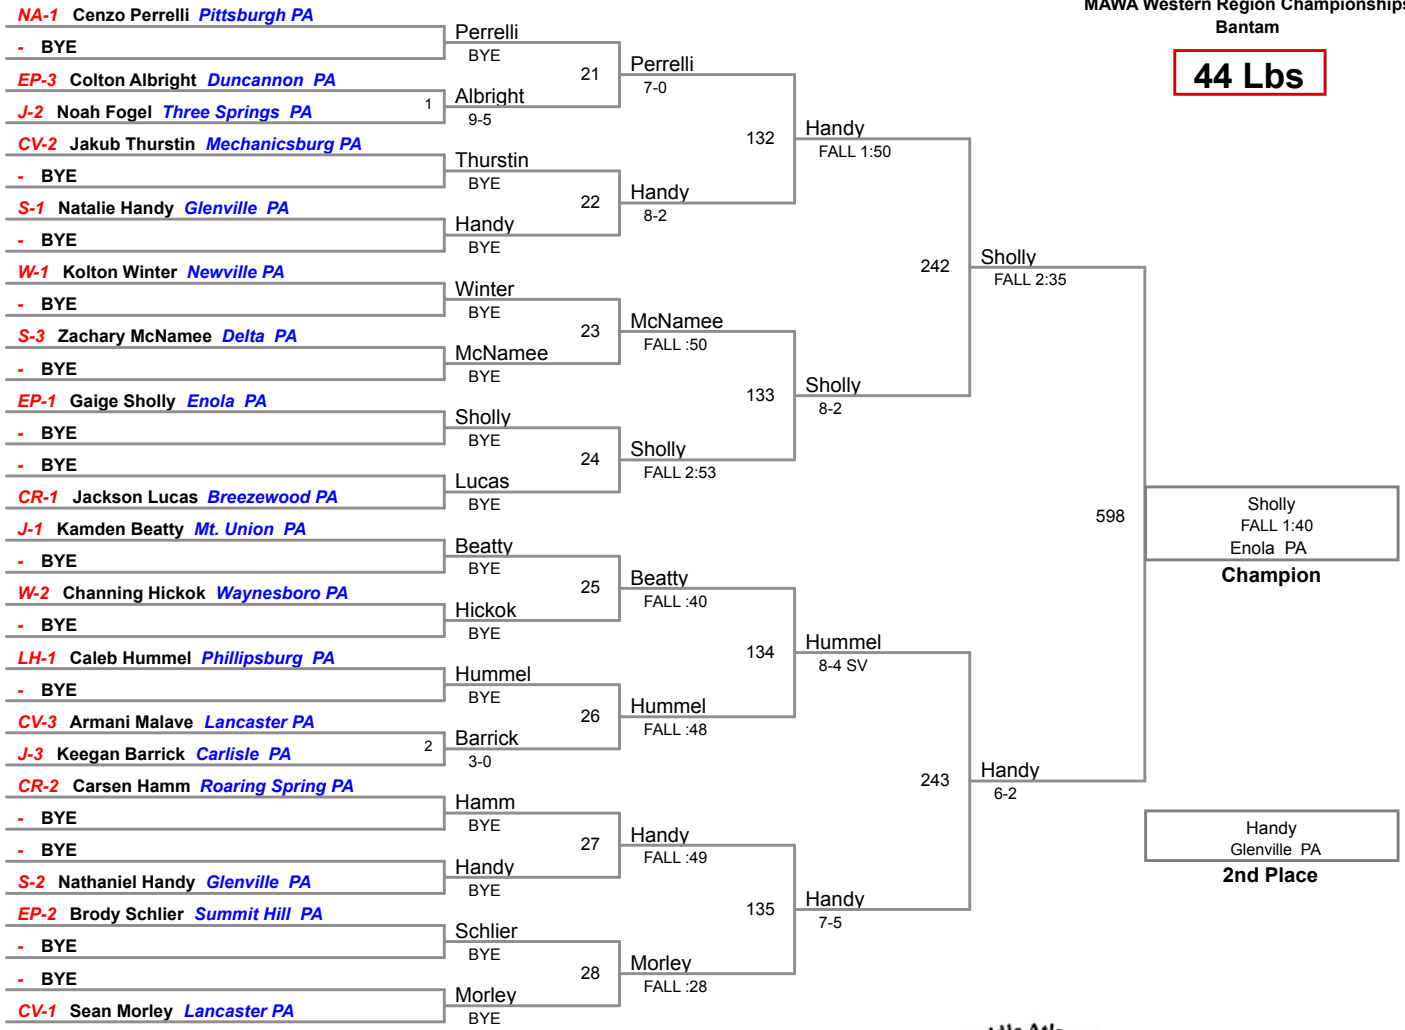

MAWA Western Region Championships
Bantam

40 Lbs

44 Lbs

MAWA Western Region Championships
Bantam

60 Lbs

MAWA Western Region Championships
Bantam

65 Lbs

MAWA Western Region Championships
Bantam

MAWA Western Region Championships
Bantam

93 Lbs