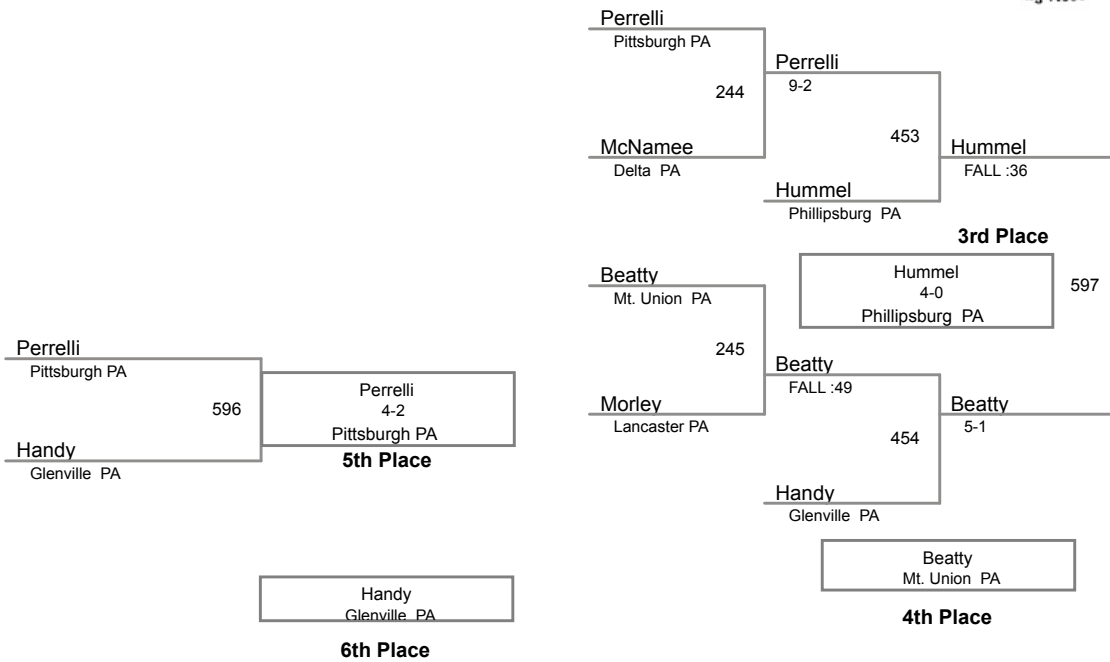

MAWA Western Region Championships
Bantam

40 Lbs

44 Lbs

MAWA Western Region Championships
Bantam

60 Lbs

MAWA Western Region Championships
Bantam

65 Lbs

MAWA Western Region Championships
Bantam

MAWA Western Region Championships
Bantam

93 Lbs