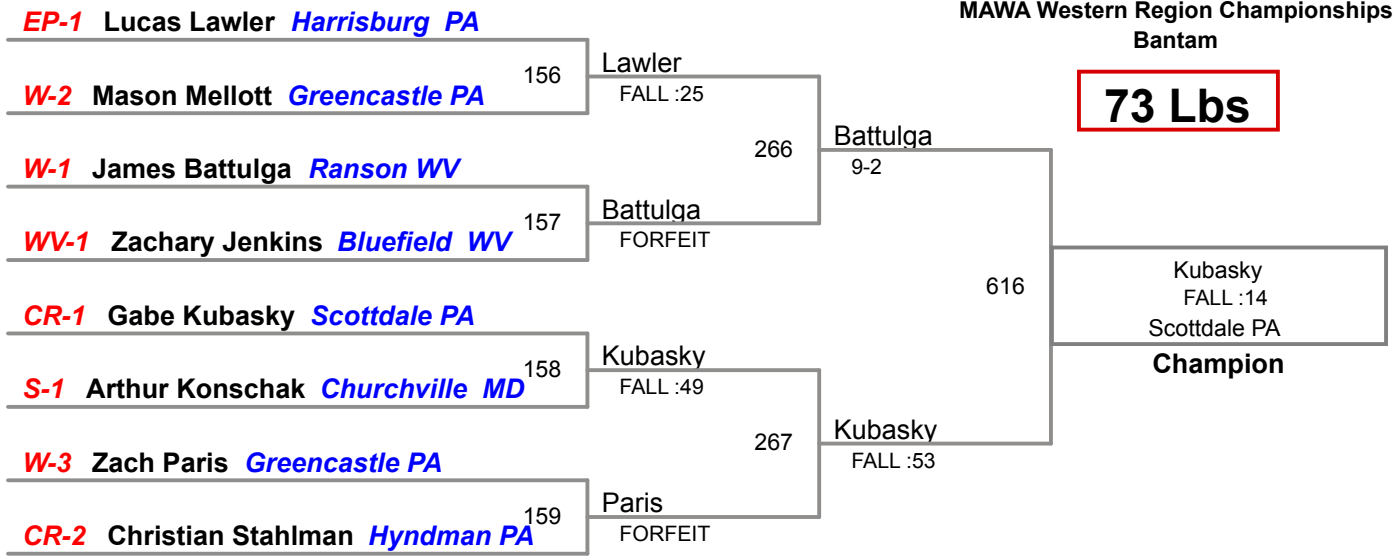

MAWA Western Region Championships
Bantam

40 Lbs

44 Lbs

MAWA Western Region Championships
Bantam

60 Lbs

MAWA Western Region Championships
Bantam

65 Lbs

MAWA Western Region Championships
Bantam

MAWA Western Region Championships
Bantam

93 Lbs