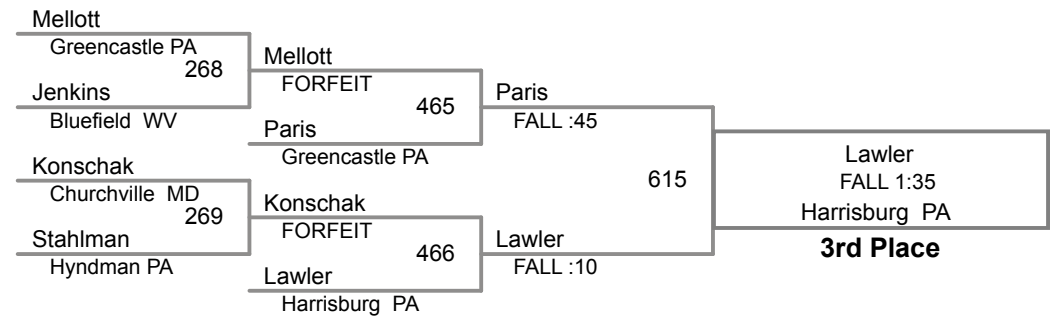

MAWA Western Region Championships
Bantam

40 Lbs

44 Lbs

MAWA Western Region Championships
Bantam

60 Lbs

MAWA Western Region Championships
Bantam

65 Lbs

MAWA Western Region Championships
Bantam

MAWA Western Region Championships
Bantam

93 Lbs