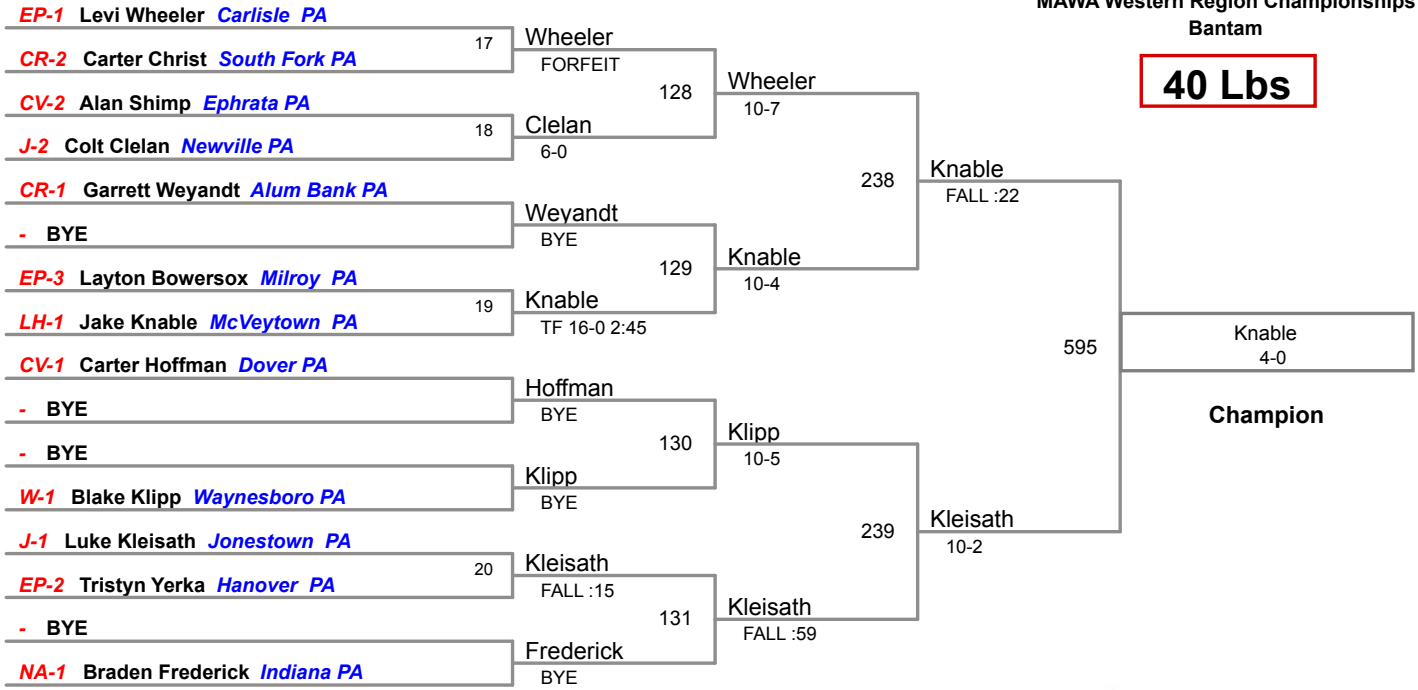

MAWA Western Region Championships
Bantam

40 Lbs

44 Lbs

MAWA Western Region Championships
Bantam

60 Lbs

MAWA Western Region Championships
Bantam

65 Lbs

MAWA Western Region Championships
Bantam

MAWA Western Region Championships
Bantam

93 Lbs