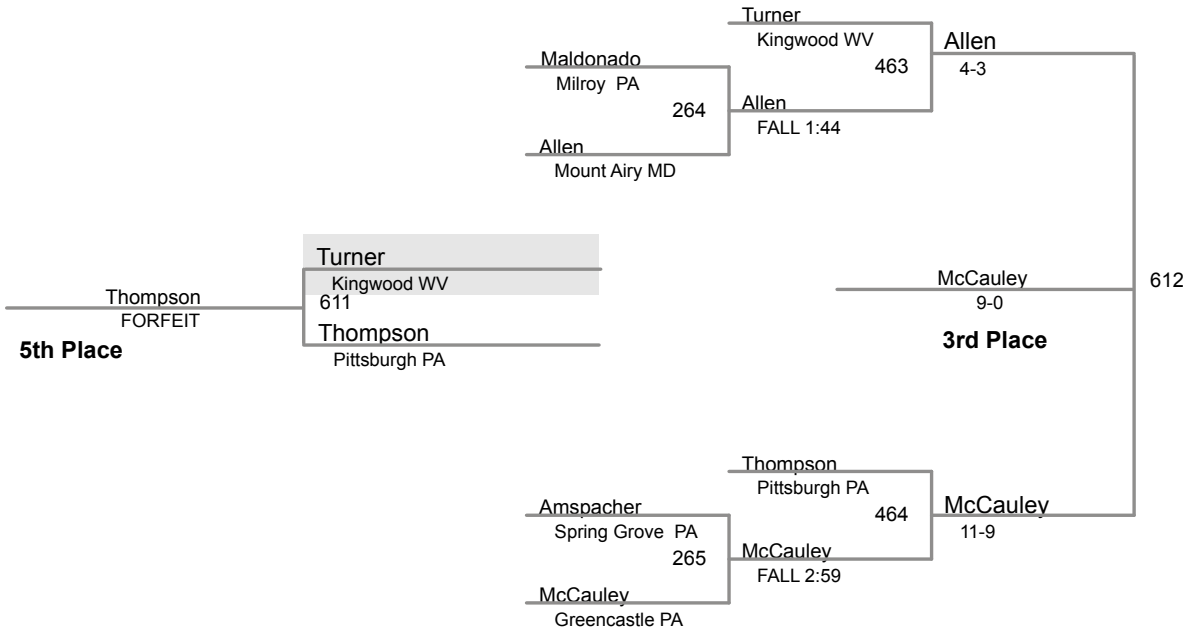

MAWA Western Region Championships
Bantam

40 Lbs

44 Lbs

MAWA Western Region Championships
Bantam

60 Lbs

MAWA Western Region Championships
Bantam

65 Lbs

MAWA Western Region Championships
Bantam

MAWA Western Region Championships
Bantam

93 Lbs