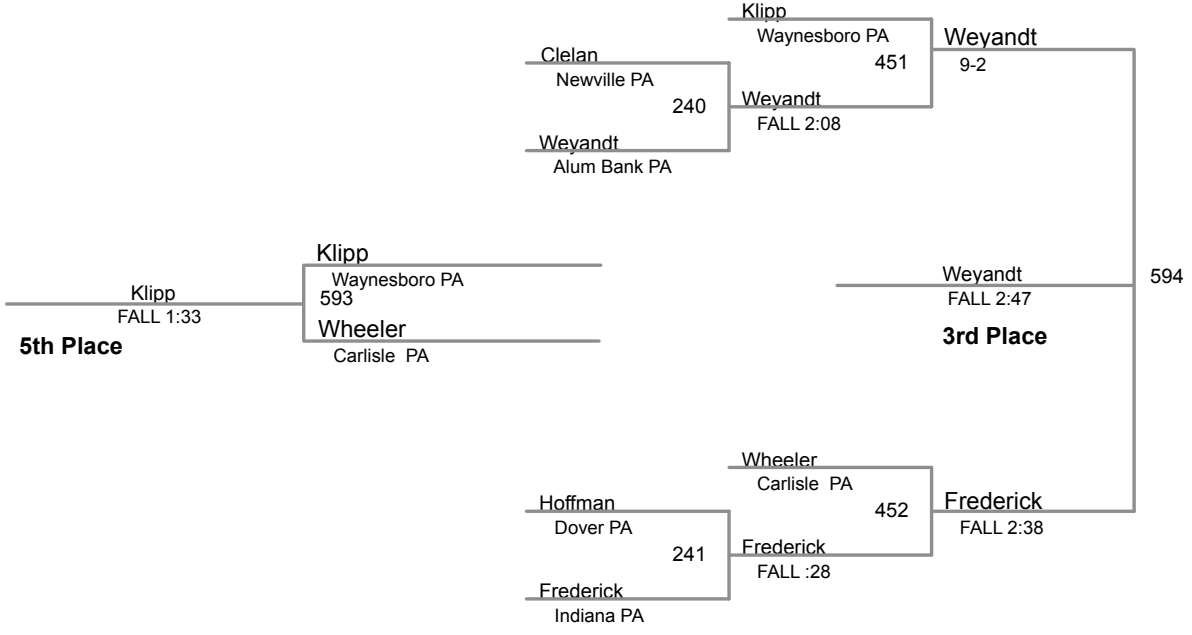

MAWA Western Region Championships
Bantam

40 Lbs

44 Lbs

MAWA Western Region Championships
Bantam

60 Lbs

MAWA Western Region Championships
Bantam

65 Lbs

MAWA Western Region Championships
Bantam

MAWA Western Region Championships
Bantam

93 Lbs