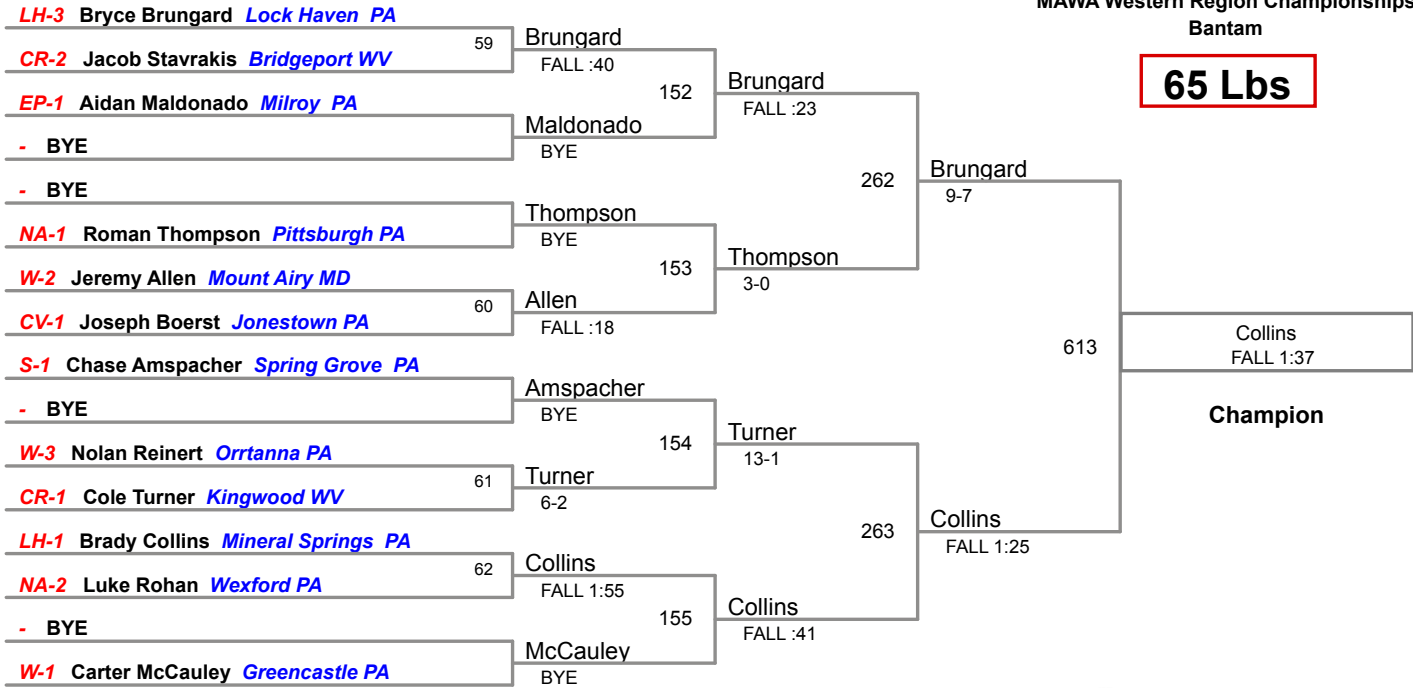

MAWA Western Region Championships
Bantam

40 Lbs

44 Lbs

MAWA Western Region Championships
Bantam

60 Lbs

MAWA Western Region Championships
Bantam

65 Lbs

MAWA Western Region Championships
Bantam

MAWA Western Region Championships
Bantam

93 Lbs