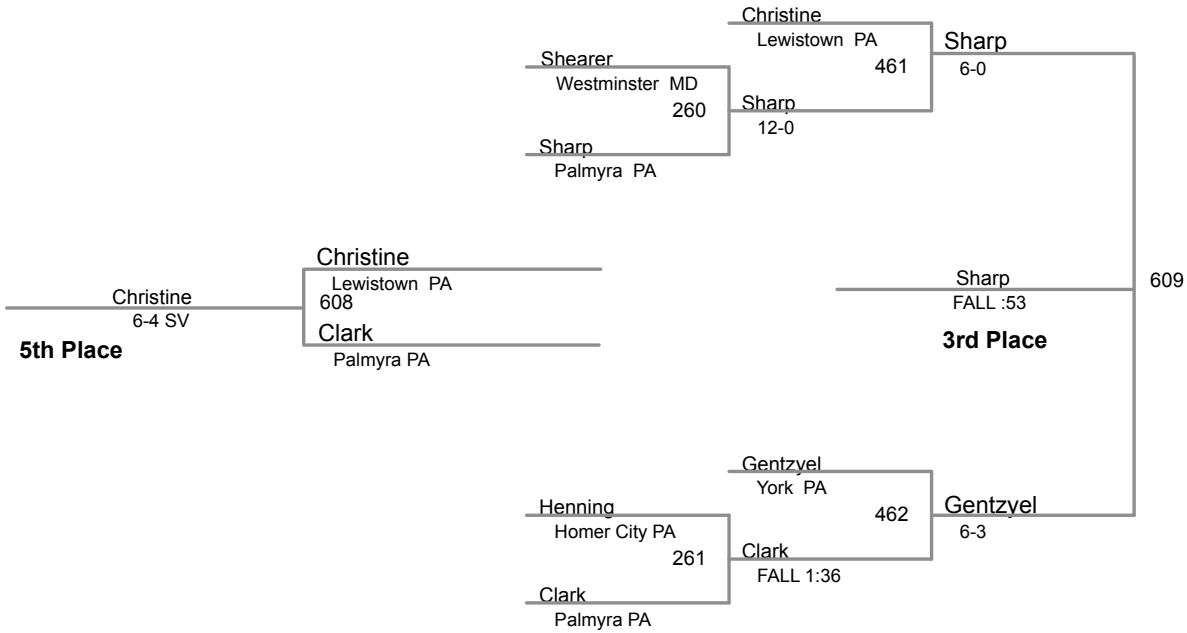

MAWA Western Region Championships
Bantam

40 Lbs

44 Lbs

MAWA Western Region Championships
Bantam

60 Lbs

MAWA Western Region Championships
Bantam

65 Lbs

MAWA Western Region Championships
Bantam

MAWA Western Region Championships
Bantam

93 Lbs