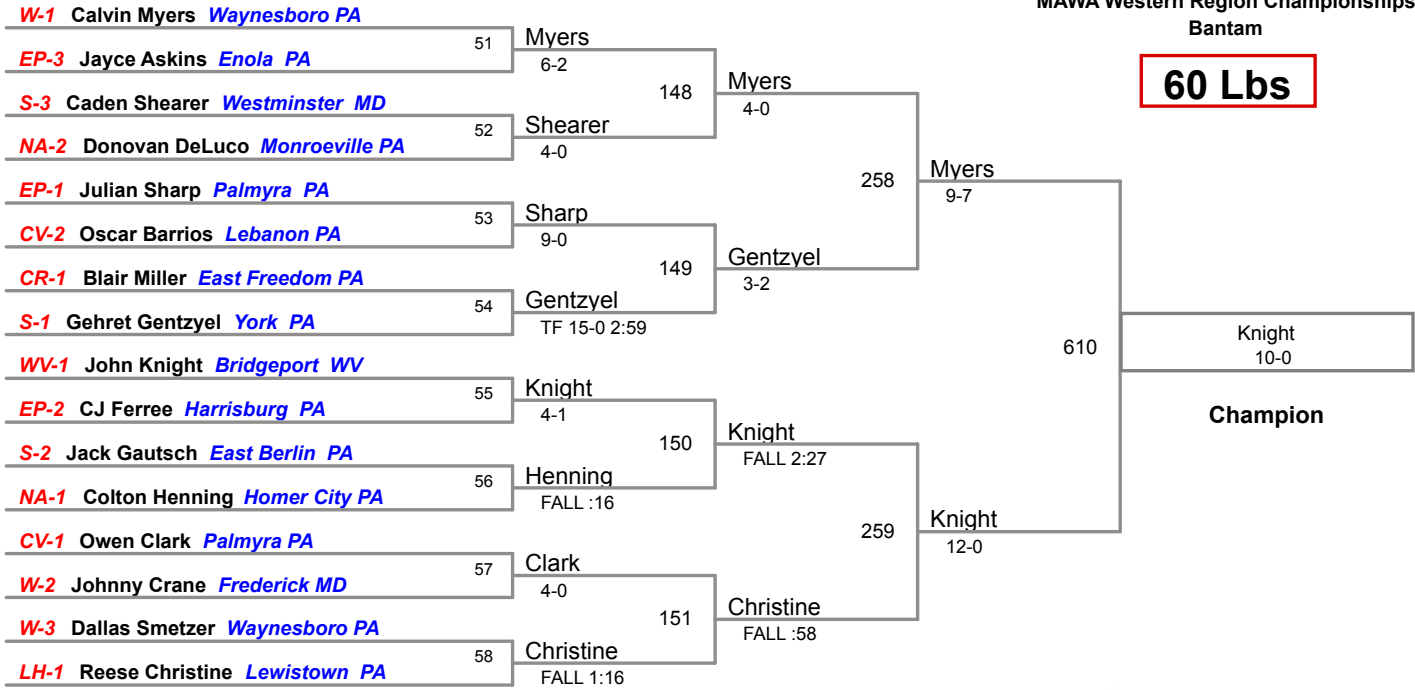

MAWA Western Region Championships
Bantam

40 Lbs

44 Lbs

MAWA Western Region Championships
Bantam

60 Lbs

MAWA Western Region Championships
Bantam

65 Lbs

MAWA Western Region Championships
Bantam

MAWA Western Region Championships
Bantam

93 Lbs