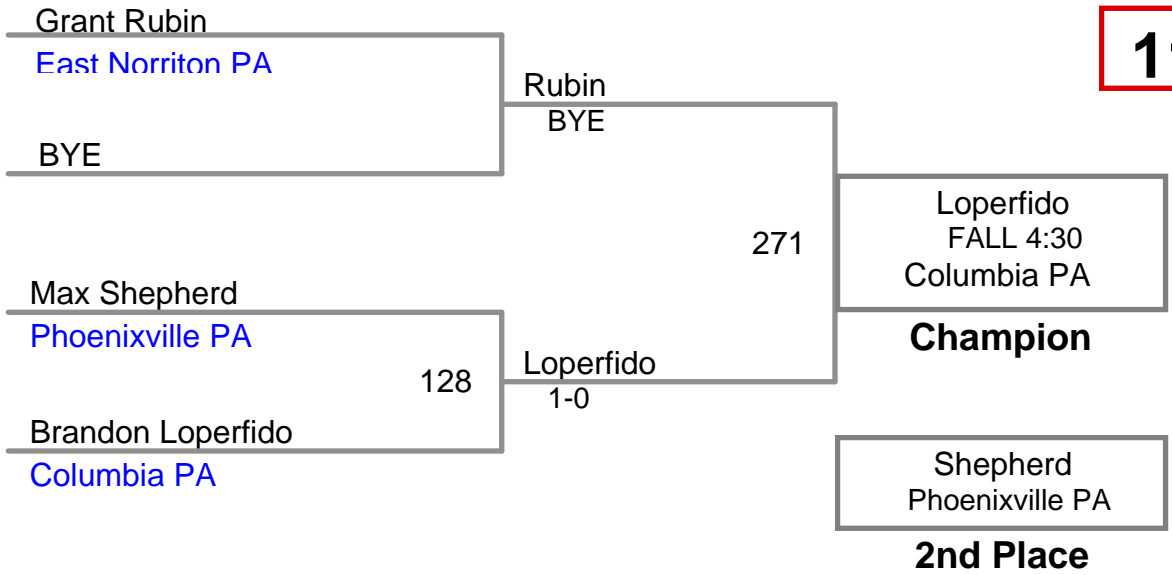

Upper Merion MAWA
Elite

111 Lbs

Upper Merion MAWA
Elite

118 Lbs

Upper Merion MAWA
Elite

125 Lbs

Upper Merion MAWA
Elite

130 Lbs

4th Place

Upper Merion MAWA
Elite

135 Lbs

Upper Merion MAWA
Elite

140 Lbs

Upper Merion MAWA
Elite

145 Lbs

**Upper Merion MAWA
Elite**