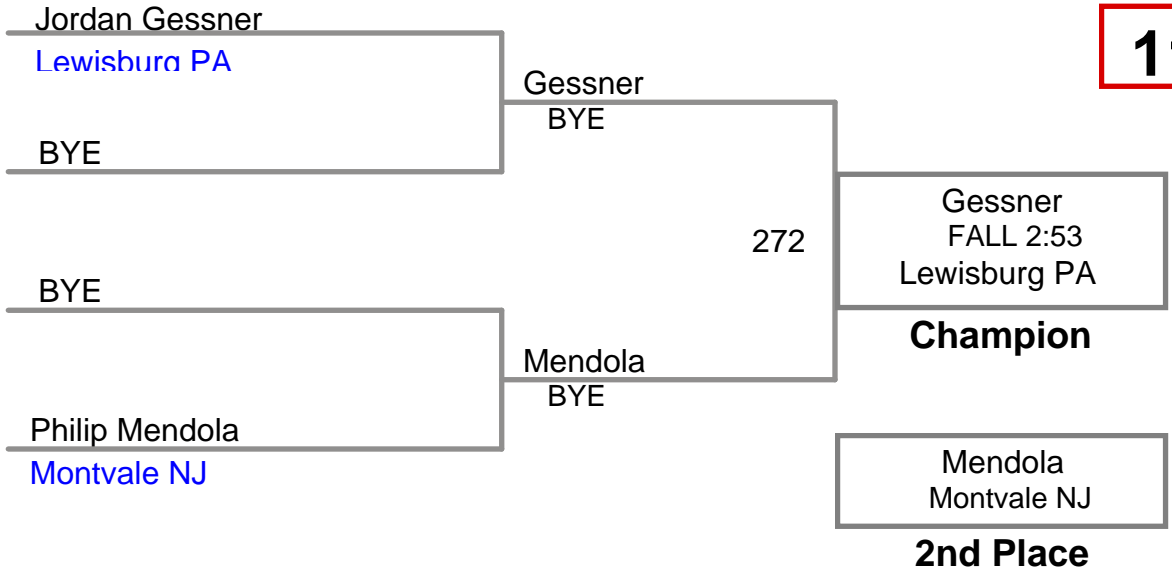

Upper Merion MAWA
Elite

111 Lbs

Upper Merion MAWA
Elite

118 Lbs

Upper Merion MAWA
Elite

125 Lbs

Upper Merion MAWA
Elite

130 Lbs

4th Place

Upper Merion MAWA
Elite

135 Lbs

Upper Merion MAWA
Elite

140 Lbs

Upper Merion MAWA
Elite

145 Lbs

**Upper Merion MAWA
Elite**