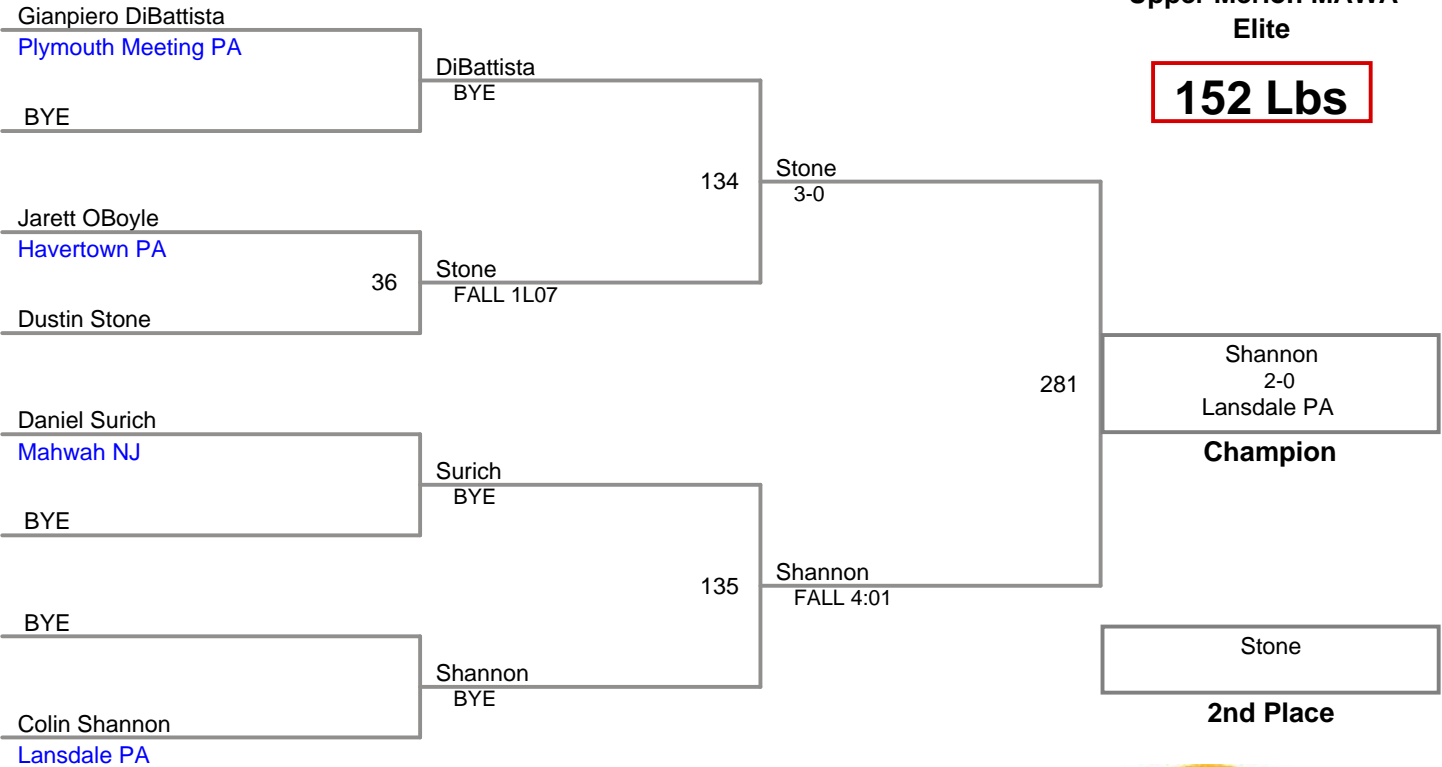

**Upper Merion MAWA
Elite**

152 Lbs