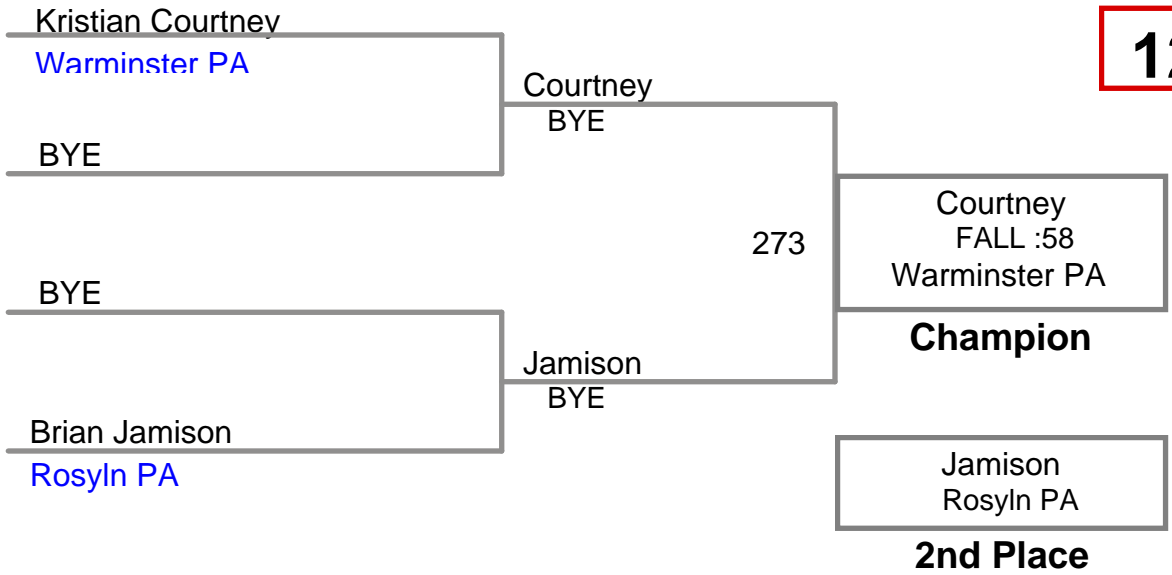

Upper Merion MAWA
Elite

111 Lbs

Upper Merion MAWA
Elite

118 Lbs

Upper Merion MAWA
Elite

125 Lbs

Upper Merion MAWA
Elite

130 Lbs

4th Place

Upper Merion MAWA
Elite

135 Lbs

Upper Merion MAWA
Elite

140 Lbs

Upper Merion MAWA
Elite

145 Lbs

**Upper Merion MAWA
Elite**