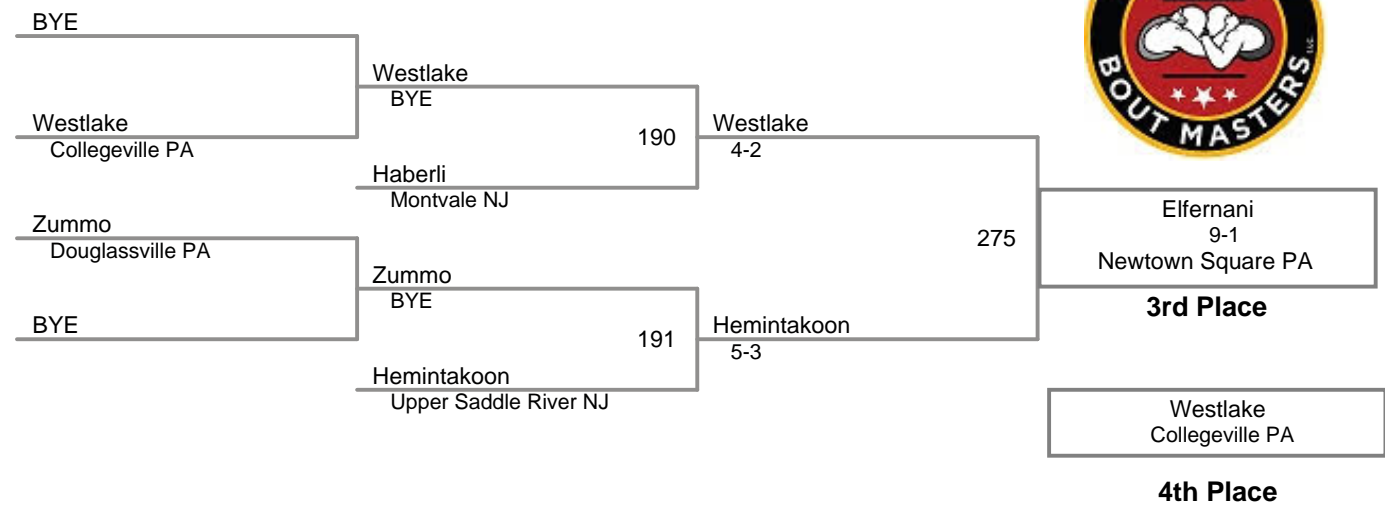

Upper Merion MAWA
Elite

111 Lbs

Upper Merion MAWA
Elite

118 Lbs

Upper Merion MAWA
Elite

125 Lbs

Upper Merion MAWA
Elite

130 Lbs

4th Place

Upper Merion MAWA
Elite

135 Lbs

Upper Merion MAWA
Elite

140 Lbs

Upper Merion MAWA
Elite

145 Lbs

**Upper Merion MAWA
Elite**