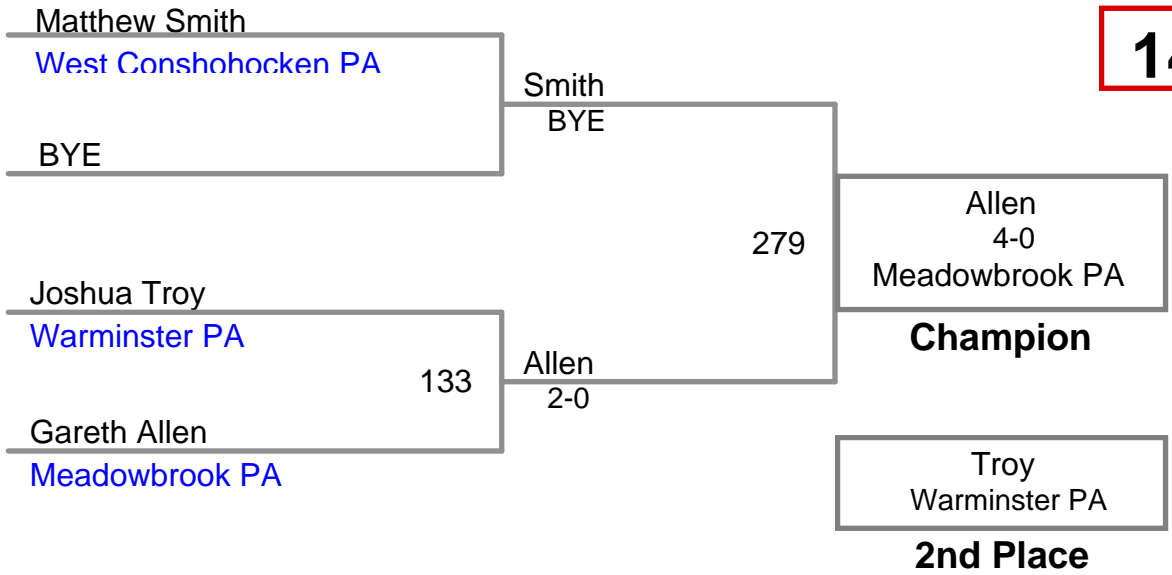

4th Place

Upper Merion MAWA
Elite

135 Lbs

Upper Merion MAWA
Elite

140 Lbs

Upper Merion MAWA
Elite

145 Lbs

**Upper Merion MAWA
Elite**

152 Lbs

Upper Merion MAWA
Elite

160 Lbs

Upper Merion MAWA
Elite

171 Lbs

Upper Merion MAWA
Elite

189 Lbs

Upper Merion MAWA
Elite