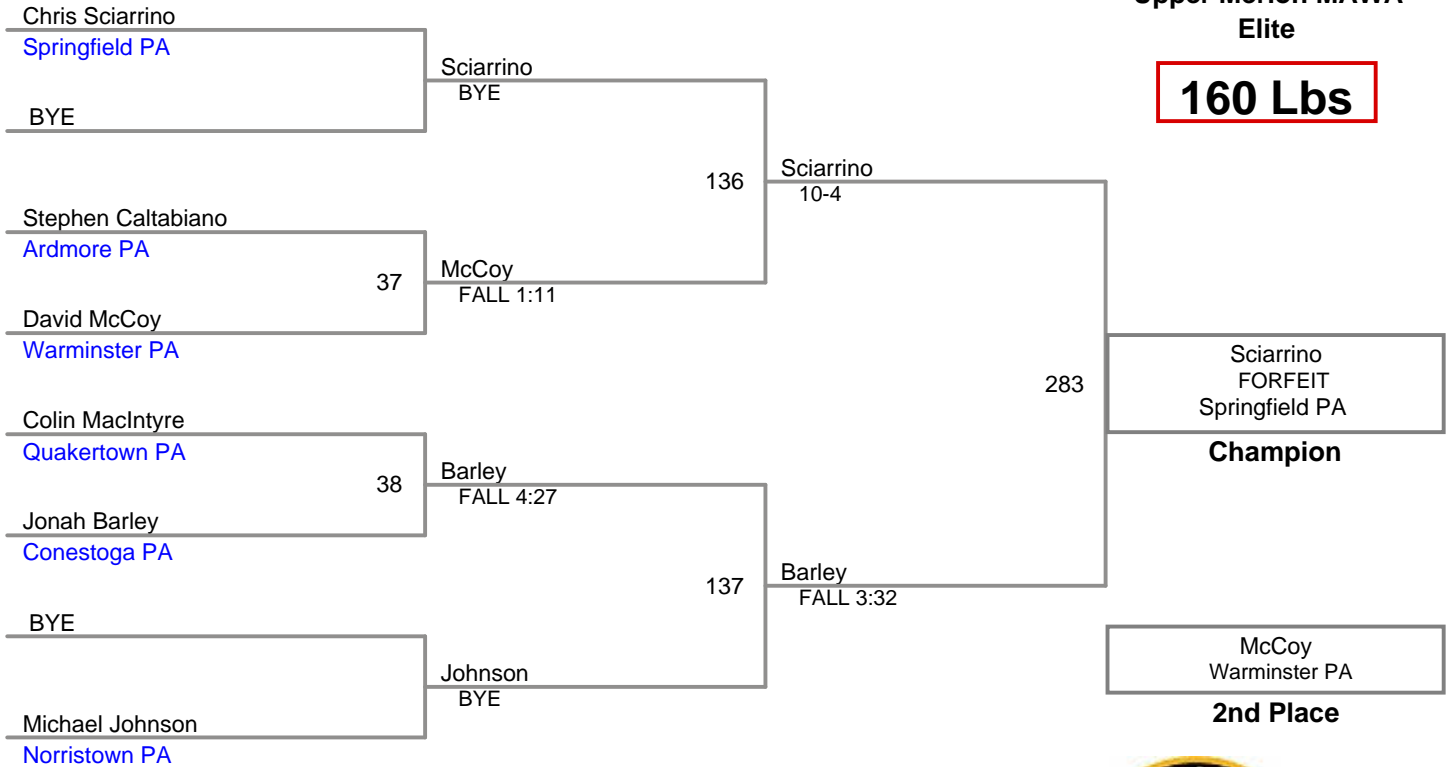

Upper Merion MAWA
Elite

160 Lbs