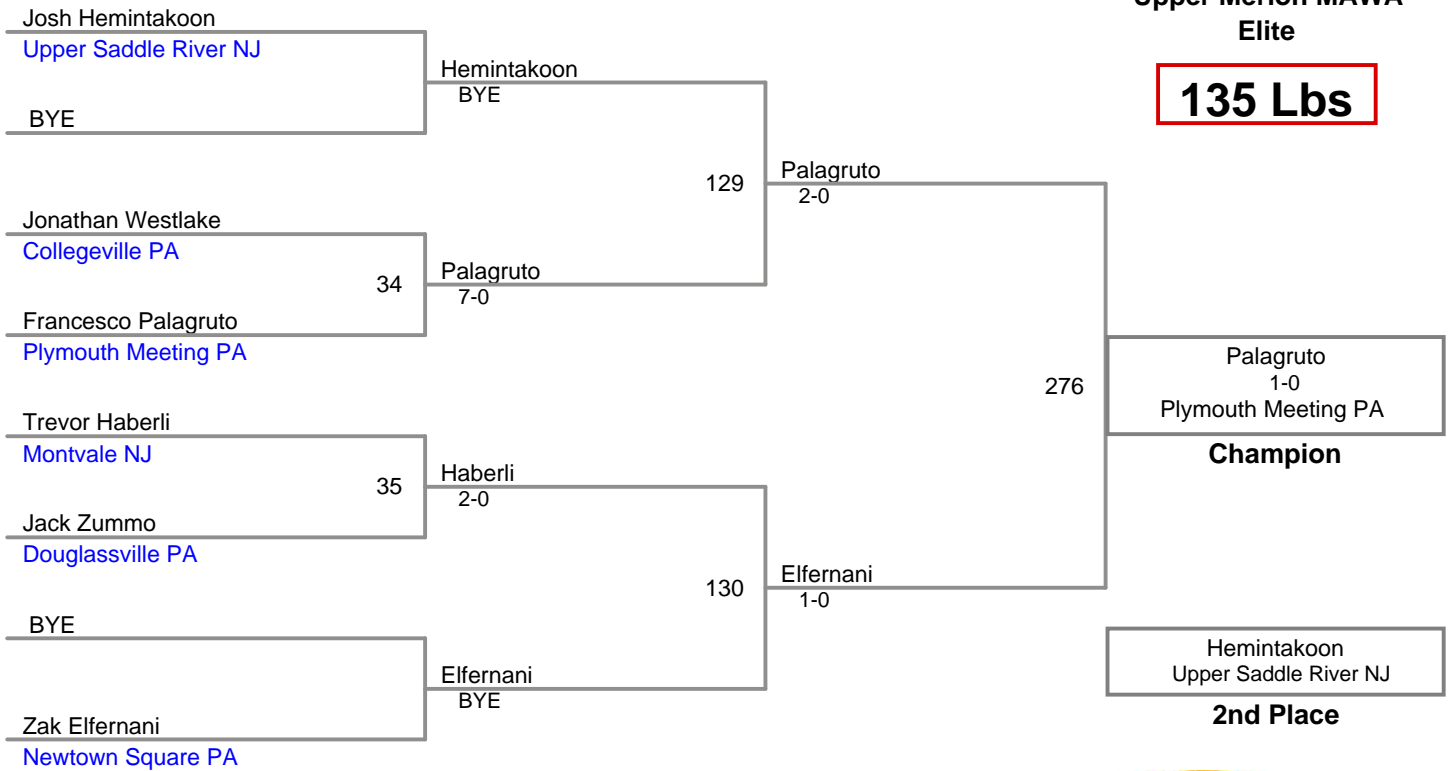

Upper Merion MAWA
Elite

111 Lbs

Upper Merion MAWA
Elite

118 Lbs

Upper Merion MAWA
Elite

125 Lbs

Upper Merion MAWA
Elite

130 Lbs

4th Place

Upper Merion MAWA
Elite

135 Lbs

Upper Merion MAWA
Elite

140 Lbs

Upper Merion MAWA
Elite

145 Lbs

**Upper Merion MAWA
Elite**