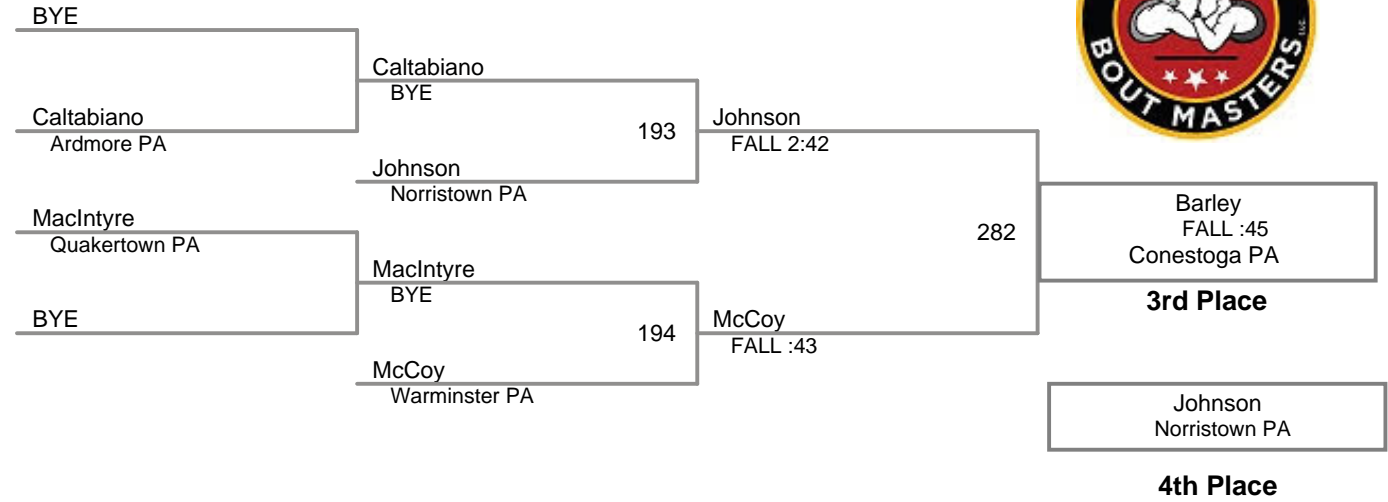

4th Place

Upper Merion MAWA
Elite

135 Lbs

Upper Merion MAWA
Elite

140 Lbs

Upper Merion MAWA
Elite

145 Lbs

**Upper Merion MAWA
Elite**

152 Lbs

Upper Merion MAWA
Elite

160 Lbs

Upper Merion MAWA
Elite

171 Lbs

Upper Merion MAWA
Elite

189 Lbs

Upper Merion MAWA
Elite