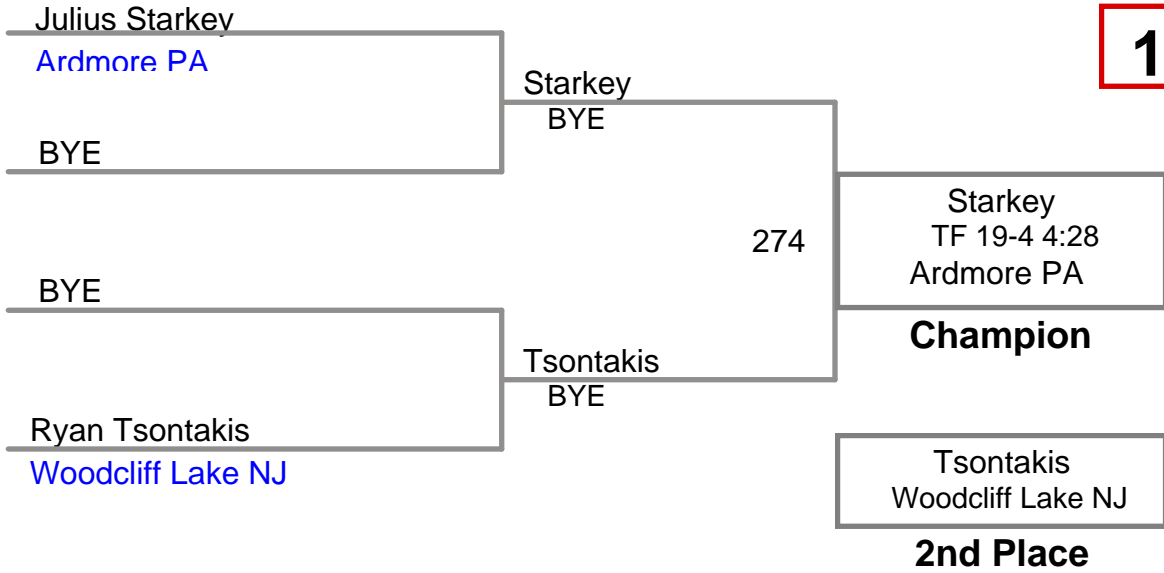

Upper Merion MAWA
Elite

111 Lbs

Upper Merion MAWA
Elite

118 Lbs

Upper Merion MAWA
Elite

125 Lbs

Upper Merion MAWA
Elite

130 Lbs

4th Place

Upper Merion MAWA
Elite

135 Lbs

Upper Merion MAWA
Elite

140 Lbs

Upper Merion MAWA
Elite

145 Lbs

**Upper Merion MAWA
Elite**

220 Lbs

Upper Merion MAWA
Elite

285 Lbs