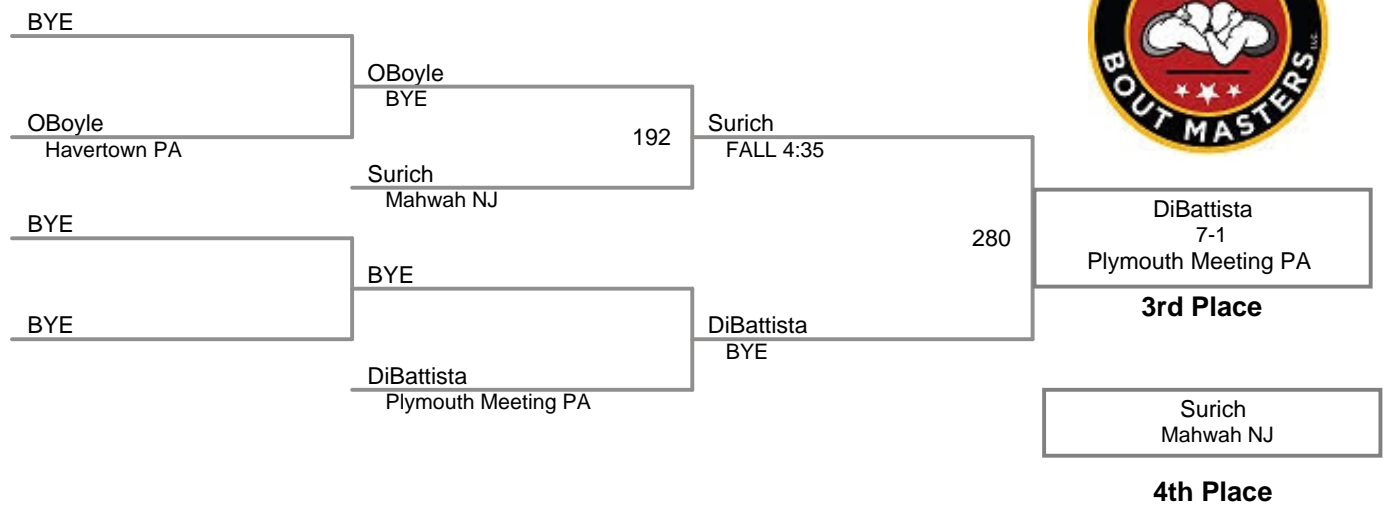

4th Place

Upper Merion MAWA
Elite

135 Lbs

Upper Merion MAWA
Elite

140 Lbs

Upper Merion MAWA
Elite

145 Lbs

**Upper Merion MAWA
Elite**

152 Lbs

Upper Merion MAWA
Elite

160 Lbs

Upper Merion MAWA
Elite

171 Lbs

Upper Merion MAWA
Elite

189 Lbs

Upper Merion MAWA
Elite