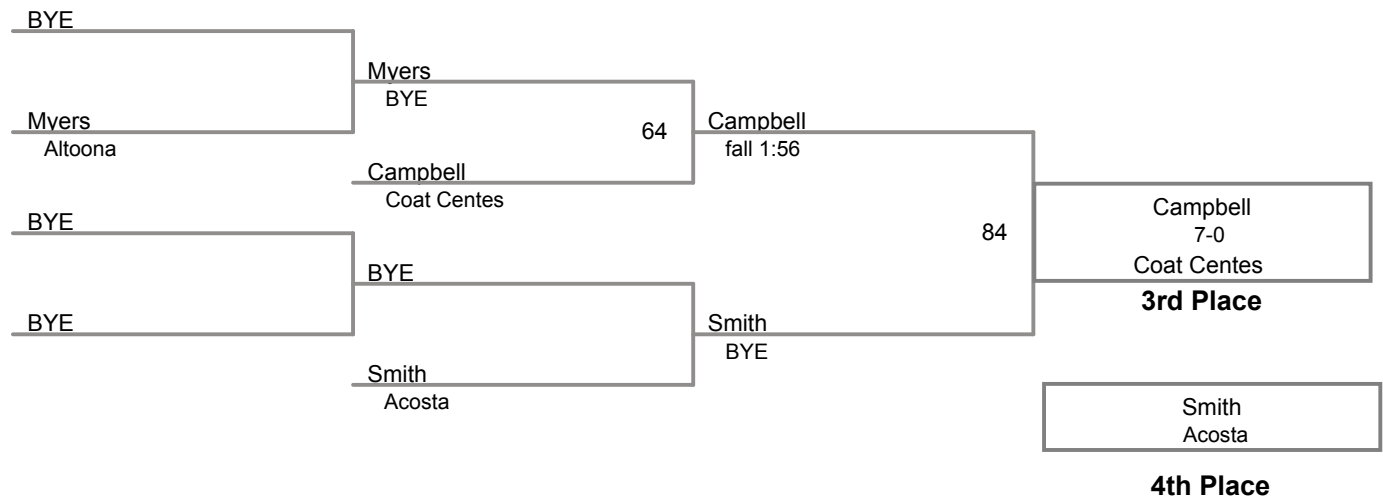

Chestnut Ridge HS MAWA
Midget

54 Lbs

**Chestnut Ridge HS MAWA
Midget**

58 Lbs

**Chestnut Ridge HS MAWA
Midget**

62 Lbs

Chestnut Ridge HS MAWA
Midget

66 Lbs