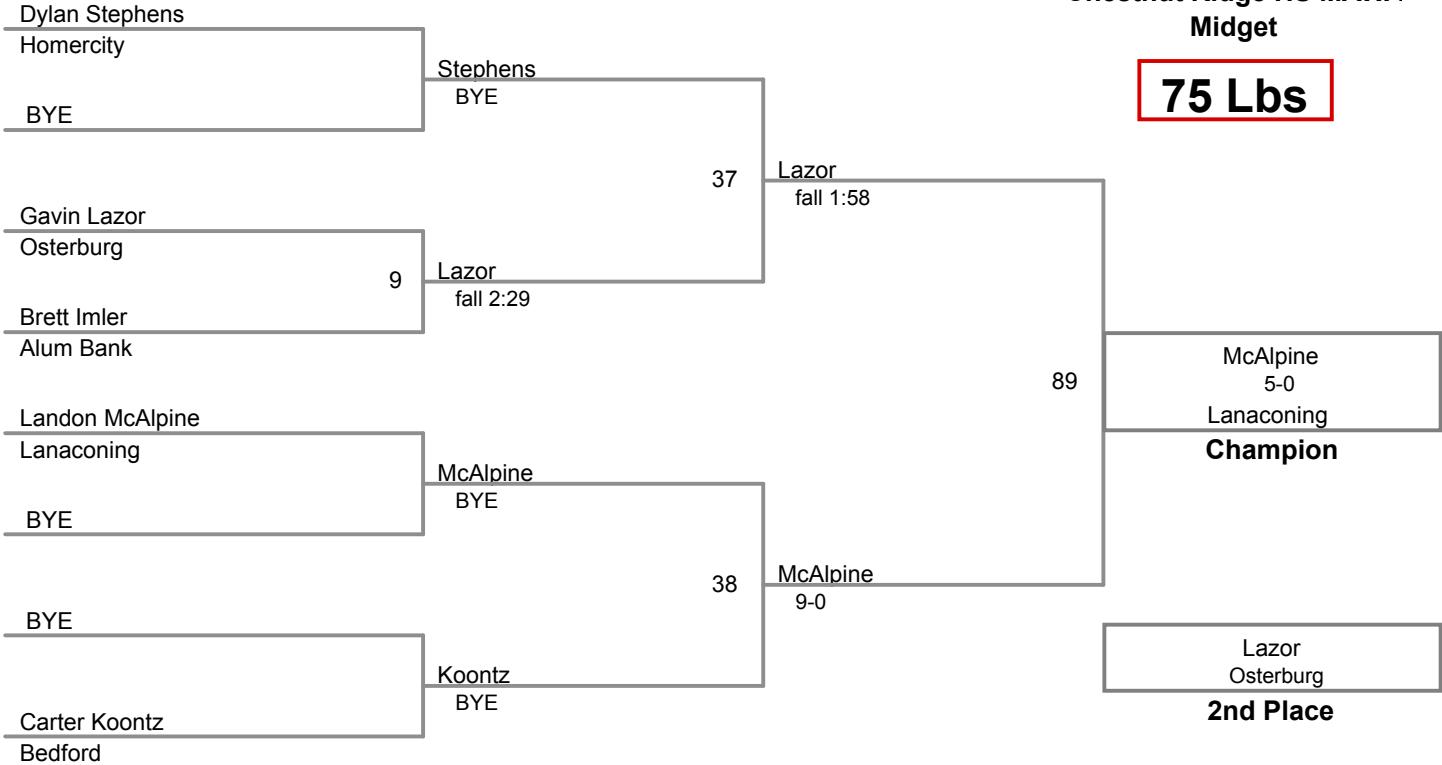

Chestnut Ridge HS MAWA
Midget

75 Lbs