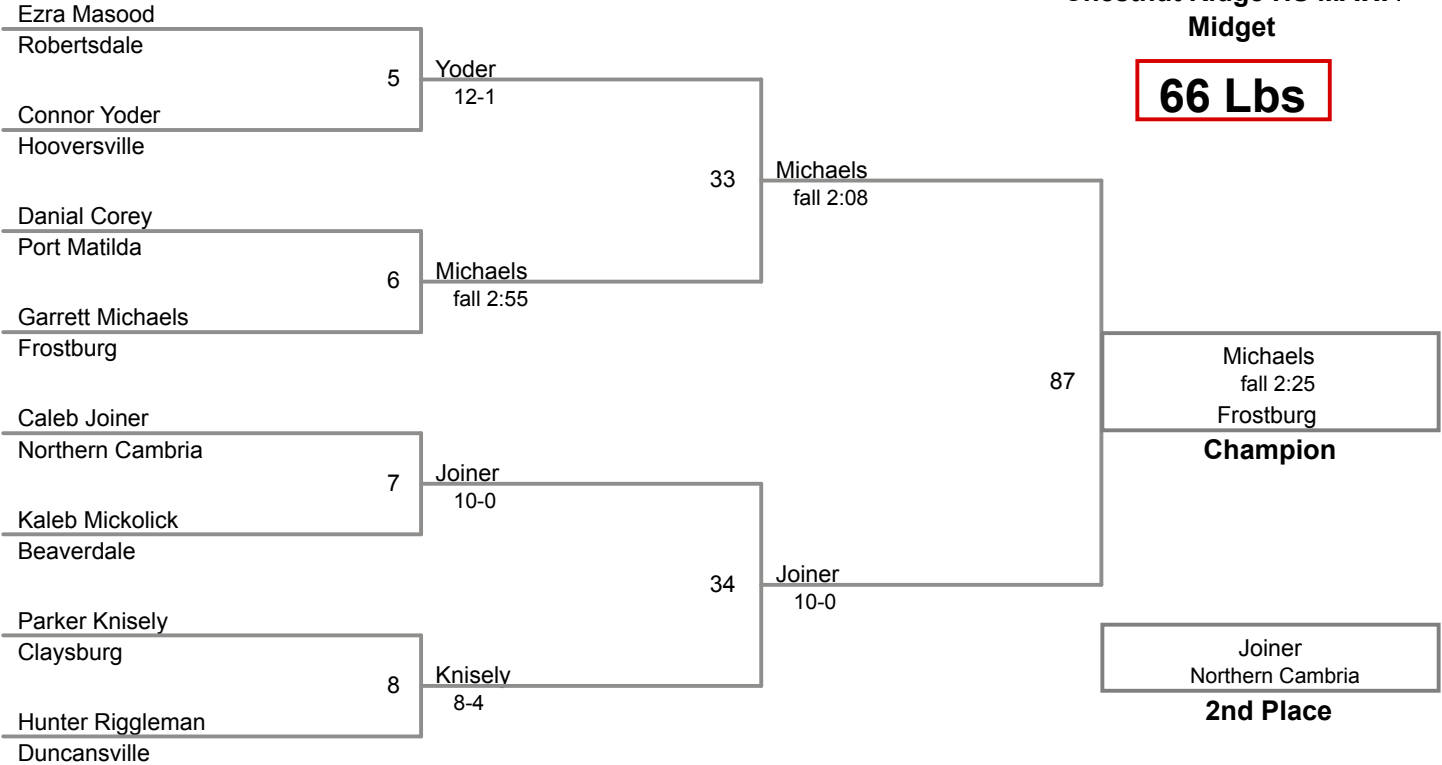

Chestnut Ridge HS MAWA
Midget

54 Lbs

**Chestnut Ridge HS MAWA
Midget**

58 Lbs

**Chestnut Ridge HS MAWA
Midget**

62 Lbs

Chestnut Ridge HS MAWA
Midget

66 Lbs