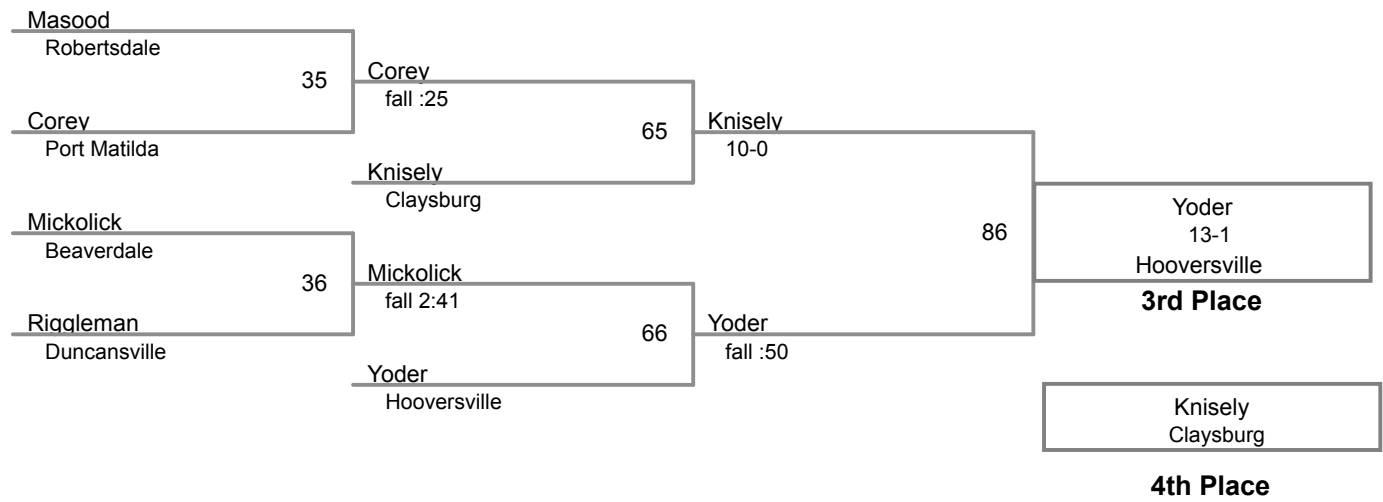

Chestnut Ridge HS MAWA
Midget

54 Lbs

**Chestnut Ridge HS MAWA
Midget**

58 Lbs

**Chestnut Ridge HS MAWA
Midget**

62 Lbs

Chestnut Ridge HS MAWA
Midget

66 Lbs