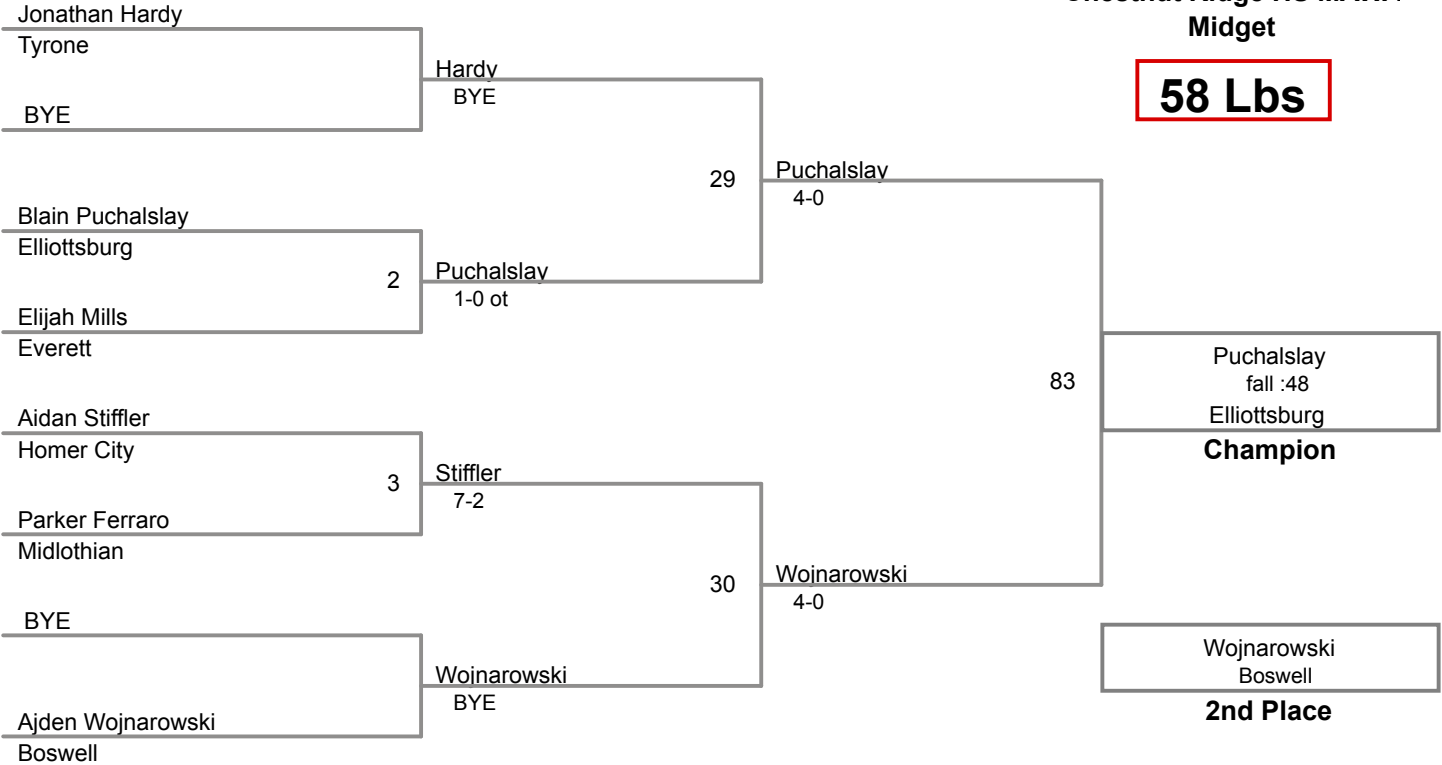

Chestnut Ridge HS MAWA
Midget

54 Lbs

**Chestnut Ridge HS MAWA
Midget**

58 Lbs

**Chestnut Ridge HS MAWA
Midget**

62 Lbs

Chestnut Ridge HS MAWA
Midget

66 Lbs