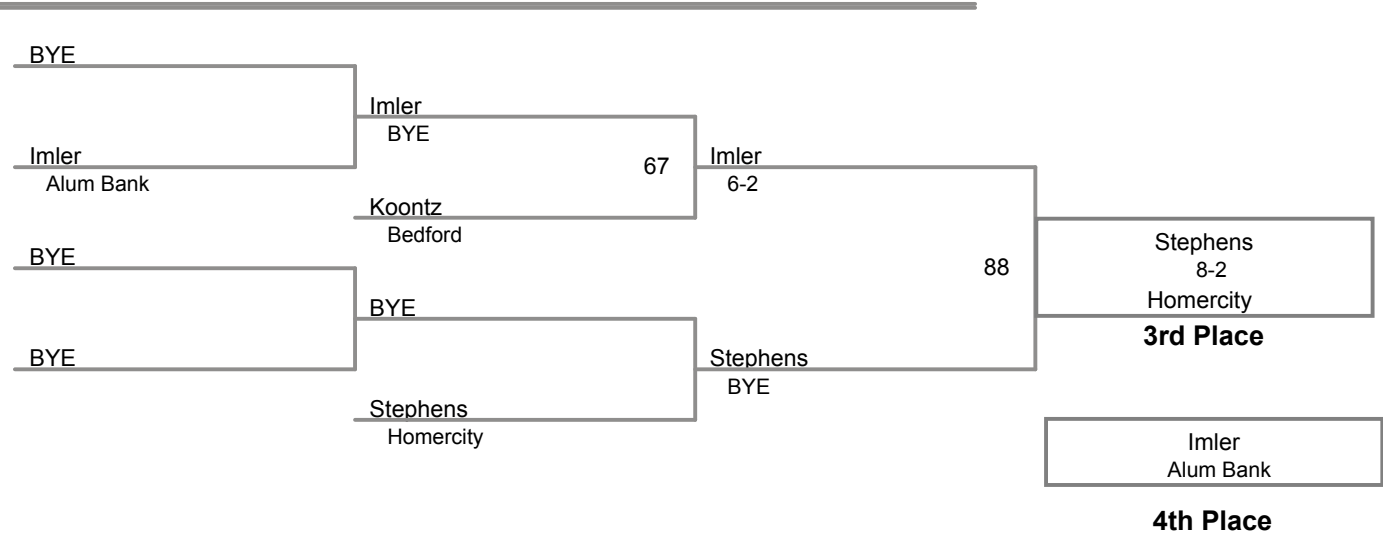

Chestnut Ridge HS MAWA
Midget

75 Lbs