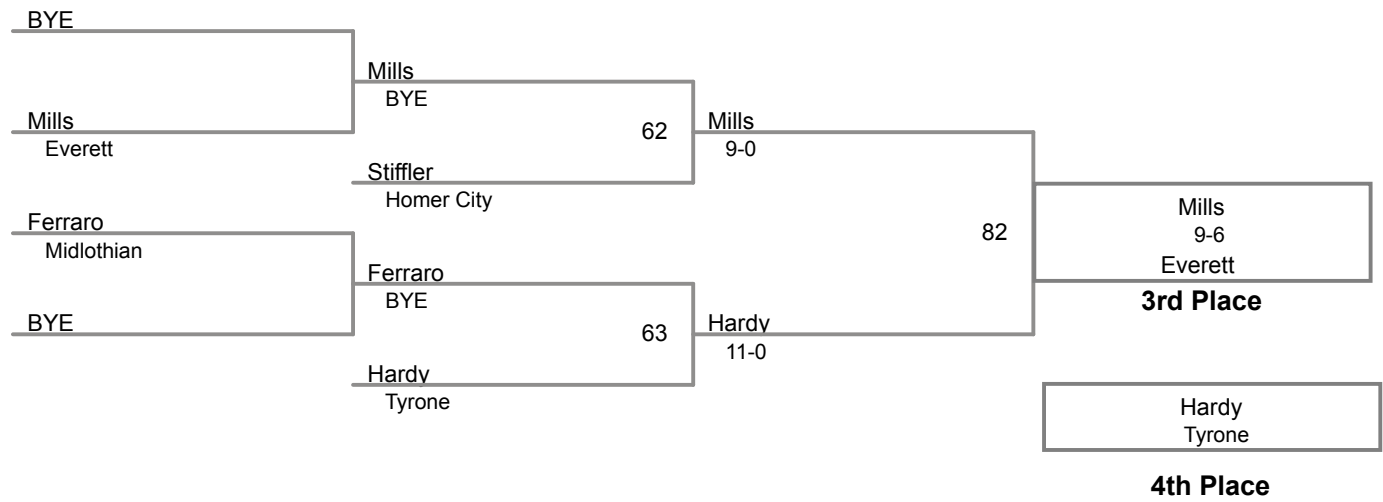

Chestnut Ridge HS MAWA
Midget

54 Lbs

**Chestnut Ridge HS MAWA
Midget**

58 Lbs

**Chestnut Ridge HS MAWA
Midget**

62 Lbs

Chestnut Ridge HS MAWA
Midget

66 Lbs