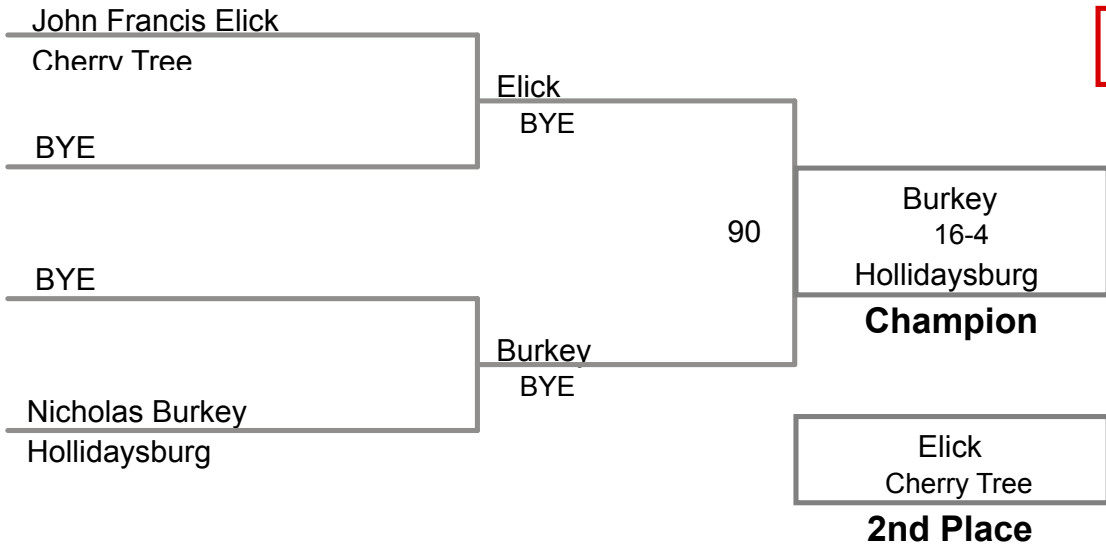

Chestnut Ridge HS MAWA
Midget

70 Lbs

Chestnut Ridge HS MAWA
Midget

75 Lbs

Chestnut Ridge HS MAWA
Midget

80 Lbs

Chestnut Ridge HS MAWA
Midget

134 Lbs