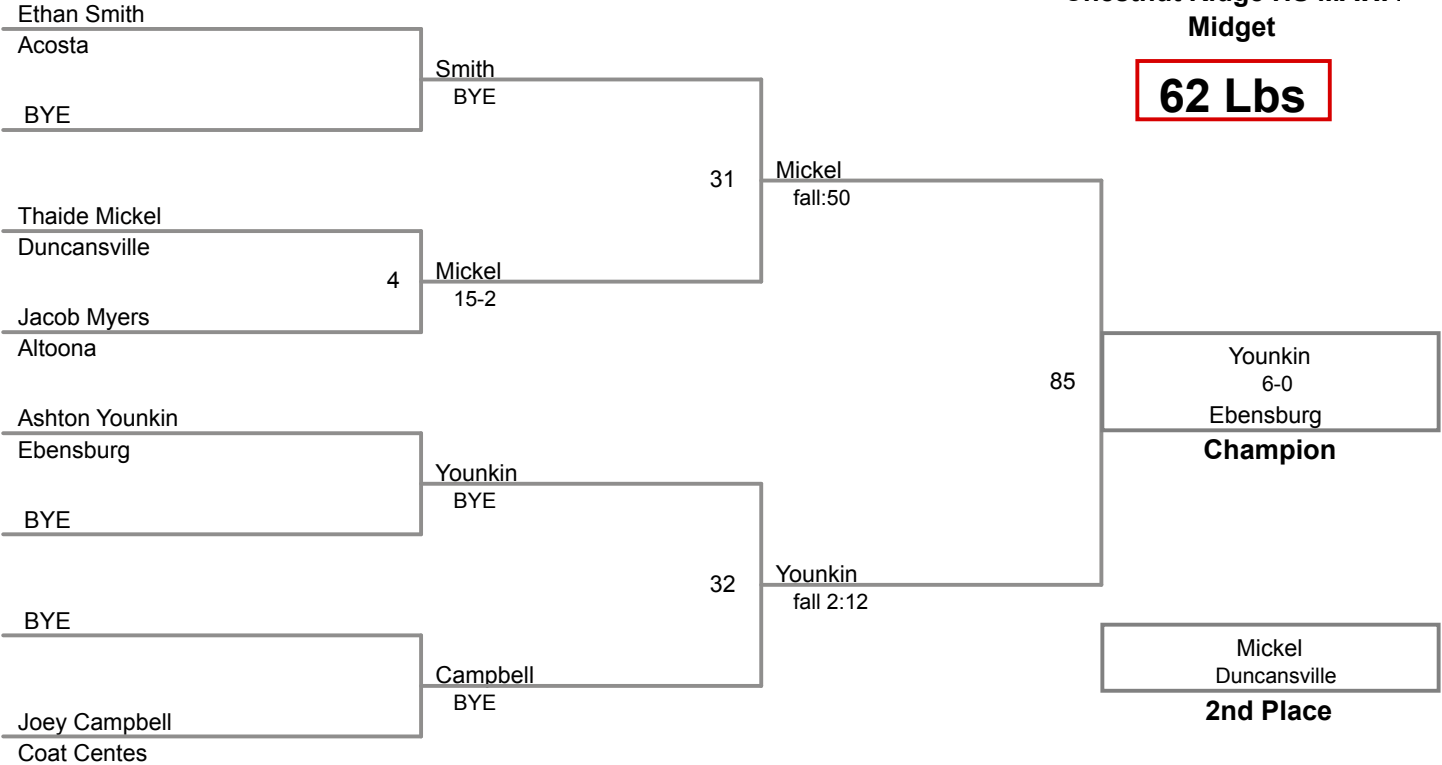

Chestnut Ridge HS MAWA
Midget

54 Lbs

**Chestnut Ridge HS MAWA
Midget**

58 Lbs

**Chestnut Ridge HS MAWA
Midget**

62 Lbs

Chestnut Ridge HS MAWA
Midget

66 Lbs