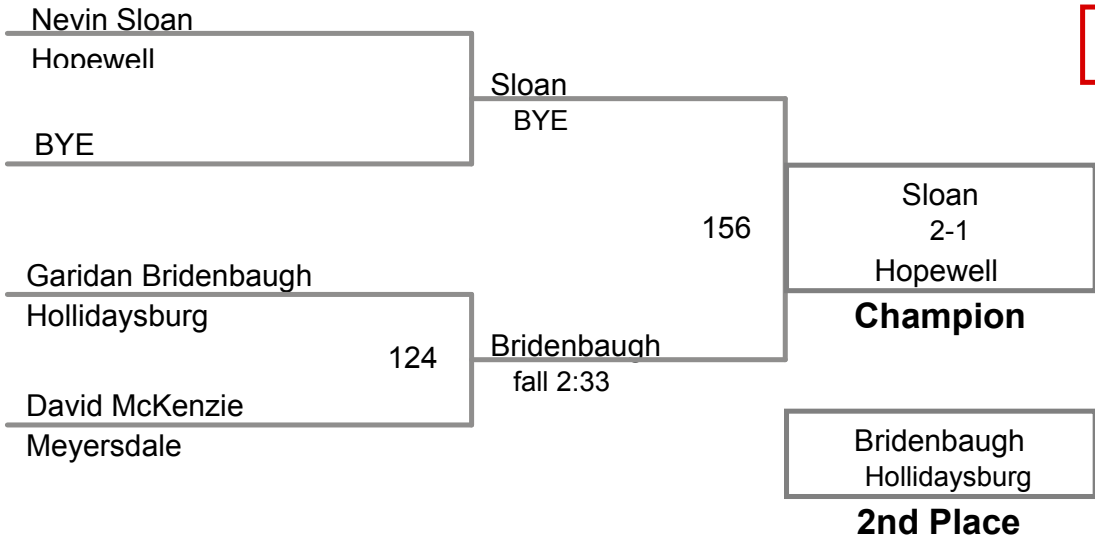

Chestnut Ridge HS MAWA  
Intermediate

**75 Lbs**

Chestnut Ridge HS MAWA  
Intermediate

**80 Lbs**

Chestnut Ridge HS MAWA  
Intermediate

**85 Lbs**

Chestnut Ridge HS MAWA  
Intermediate

**90 Lbs**