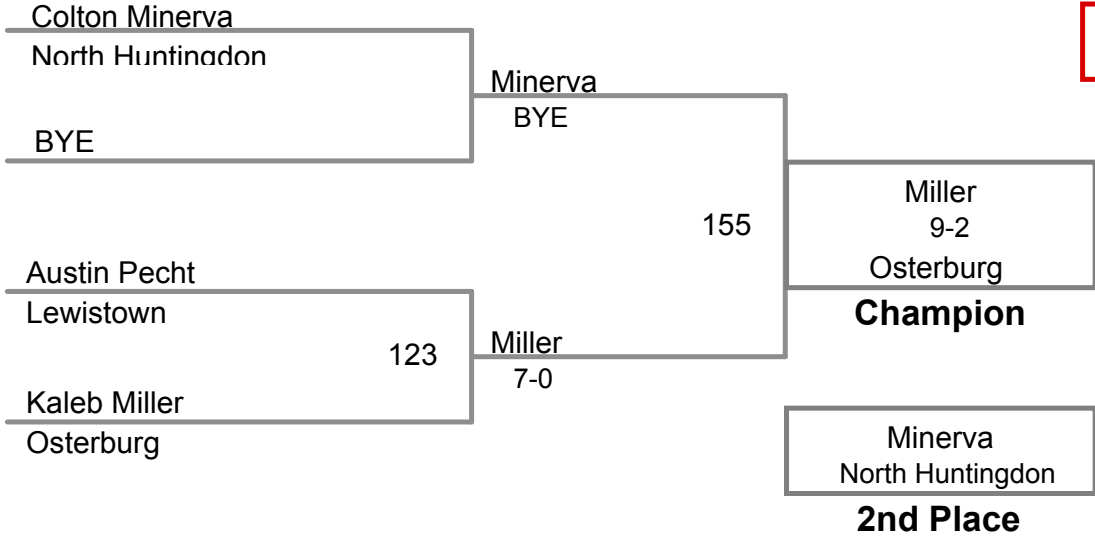

Chestnut Ridge HS MAWA  
Intermediate

**75 Lbs**

Chestnut Ridge HS MAWA  
Intermediate

**80 Lbs**

Chestnut Ridge HS MAWA  
Intermediate

**85 Lbs**

Chestnut Ridge HS MAWA  
Intermediate

**90 Lbs**

Chestnut Ridge HS MAWA  
Intermediate

**95 Lbs**

Chestnut Ridge HS MAWA  
Intermediate

**100 Lbs**

Chestnut Ridge HS MAWA  
Intermediate

**105 Lbs**

Chestnut Ridge HS MAWA  
Intermediate

**110 Lbs**