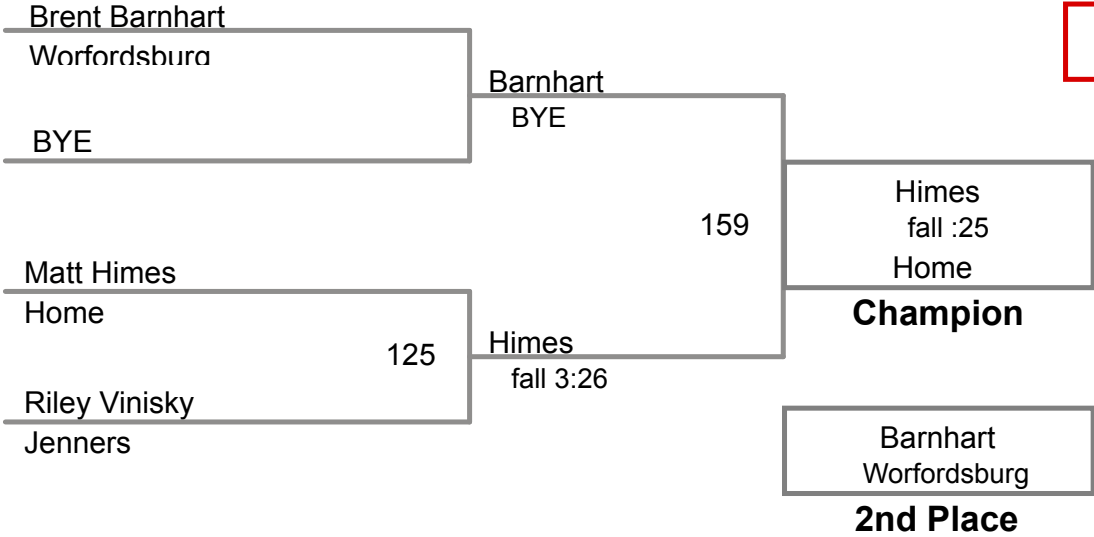

Chestnut Ridge HS MAWA
Intermediate

115 Lbs