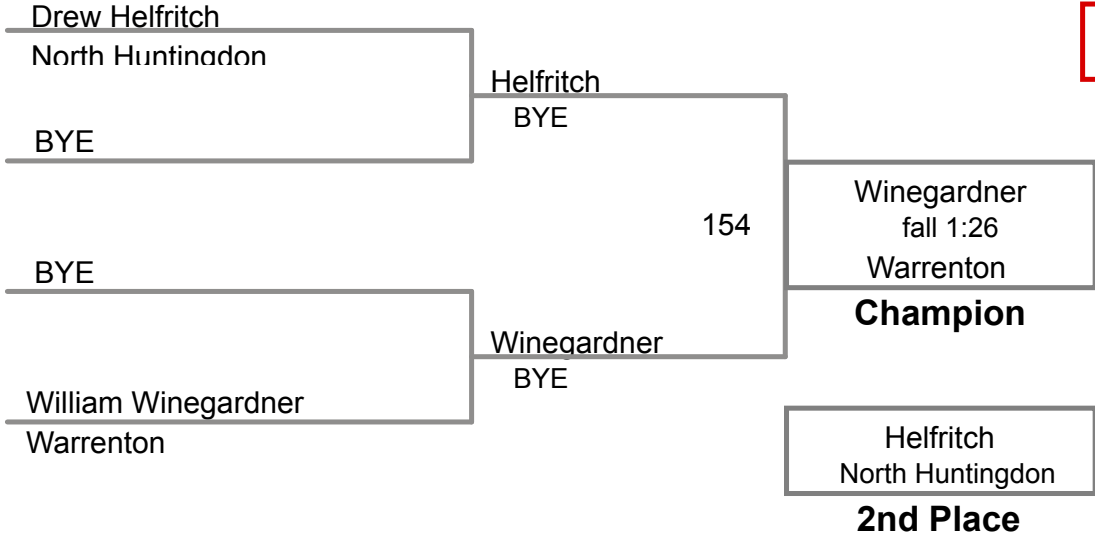

Chestnut Ridge HS MAWA  
Intermediate

**75 Lbs**

Chestnut Ridge HS MAWA  
Intermediate

**80 Lbs**

Chestnut Ridge HS MAWA  
Intermediate

**85 Lbs**

Chestnut Ridge HS MAWA  
Intermediate

**90 Lbs**