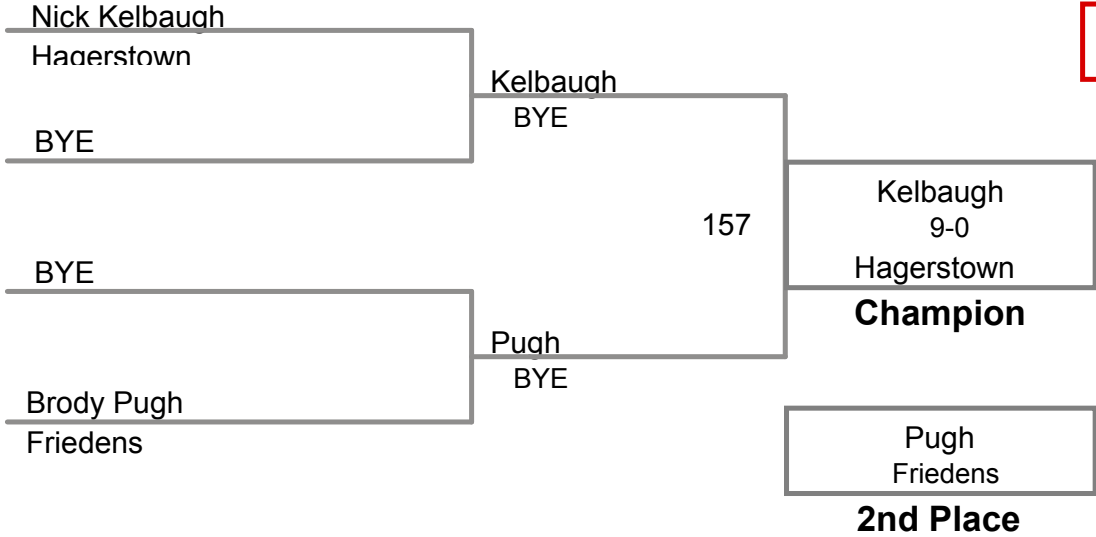

Chestnut Ridge HS MAWA  
Intermediate

**75 Lbs**

Chestnut Ridge HS MAWA  
Intermediate

**80 Lbs**

Chestnut Ridge HS MAWA  
Intermediate

**85 Lbs**

Chestnut Ridge HS MAWA  
Intermediate

**90 Lbs**

Chestnut Ridge HS MAWA  
Intermediate

**95 Lbs**

Chestnut Ridge HS MAWA  
Intermediate

**100 Lbs**

Chestnut Ridge HS MAWA  
Intermediate

**105 Lbs**

Chestnut Ridge HS MAWA  
Intermediate

**110 Lbs**