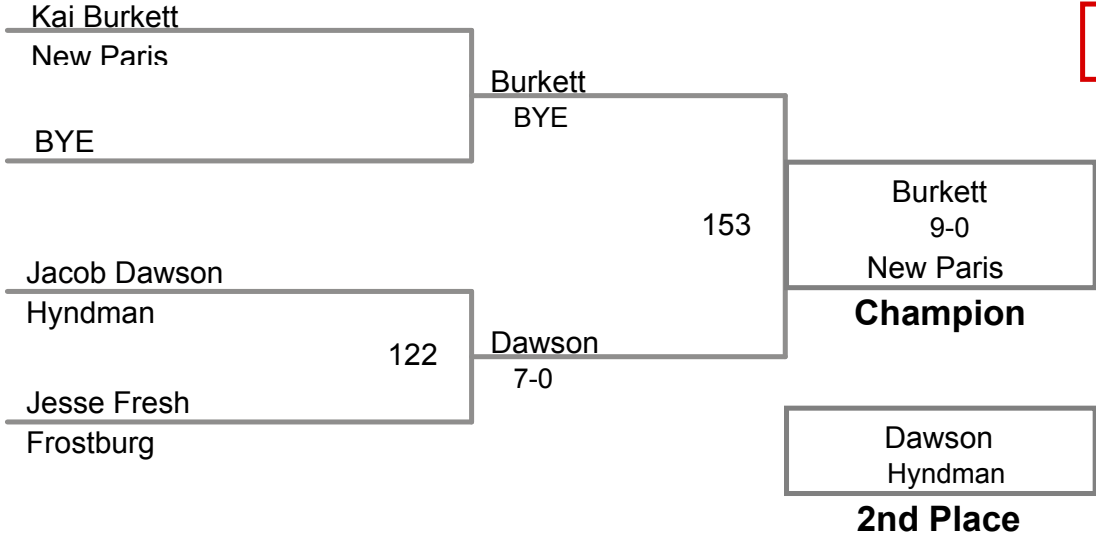

Chestnut Ridge HS MAWA  
Intermediate

**75 Lbs**

Chestnut Ridge HS MAWA  
Intermediate

**80 Lbs**

Chestnut Ridge HS MAWA  
Intermediate

**85 Lbs**

Chestnut Ridge HS MAWA  
Intermediate

**90 Lbs**

Chestnut Ridge HS MAWA  
Intermediate

**95 Lbs**

Chestnut Ridge HS MAWA  
Intermediate

**100 Lbs**

Chestnut Ridge HS MAWA  
Intermediate

**105 Lbs**

Chestnut Ridge HS MAWA  
Intermediate

**110 Lbs**