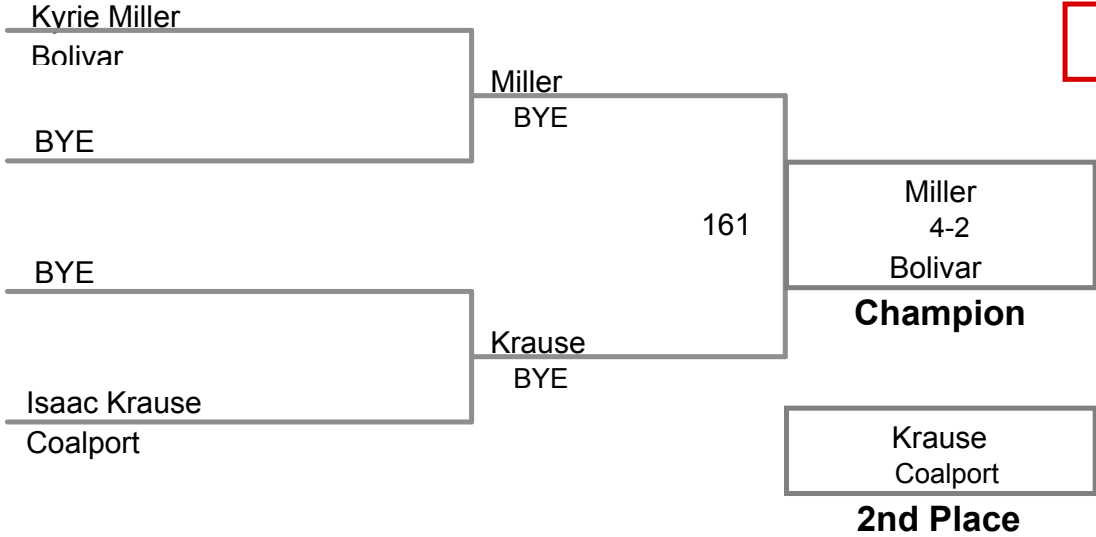

Chestnut Ridge HS MAWA  
Intermediate

**115 Lbs**

Chestnut Ridge HS MAWA  
Intermediate

**120 Lbs**

Chestnut Ridge HS MAWA  
Intermediate

**128 Lbs**

Chestnut Ridge HS MAWA  
Intermediate

**150 Lbs**