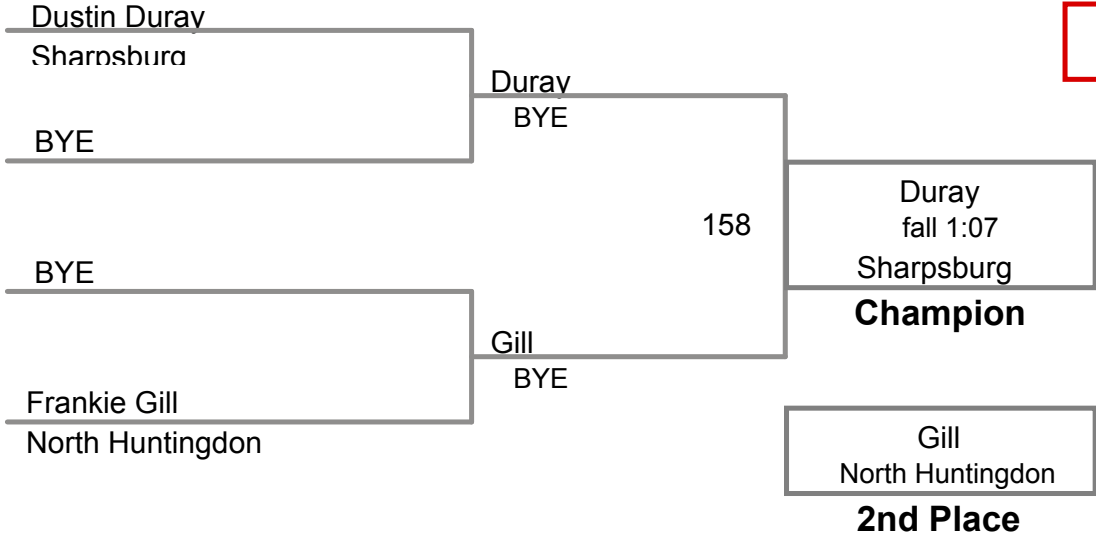

Chestnut Ridge HS MAWA
Intermediate

100 Lbs