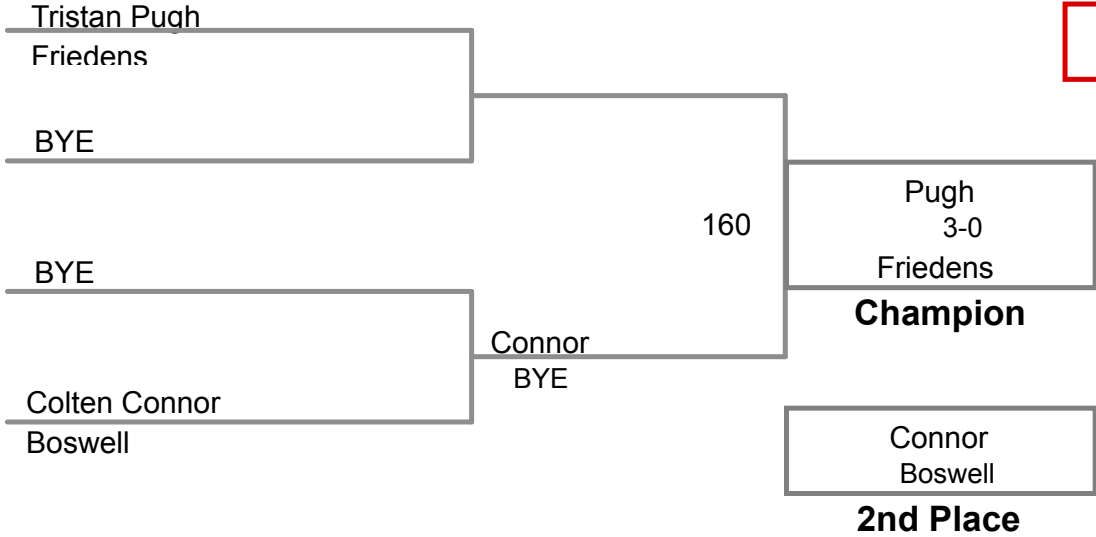

Chestnut Ridge HS MAWA
Intermediate

120 Lbs