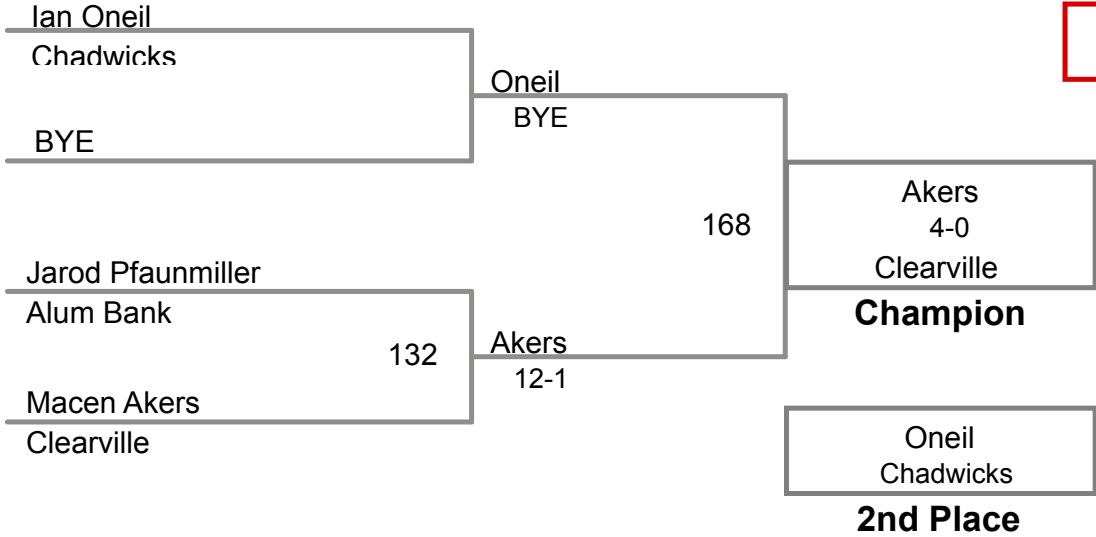

Chestnut Ridge HS MAWA  
Advanced

**115 Lbs**

Chestnut Ridge HS MAWA  
Advanced

**120 Lbs**

Chestnut Ridge HS MAWA  
Advanced

**125 Lbs**

**Chestnut Ridge HS MAWA  
Advanced**

**130 Lbs**

**Chestnut Ridge HS MAWA  
Advanced**

**135 Lbs**

Chestnut Ridge HS MAWA  
Advanced

**140 Lbs**

Alex Kichman  
New Enterorise  
BYE

Kichman  
BYE  
173  
Broadwater  
BYE

BYE  
Easton Broadwater  
Meyersdale