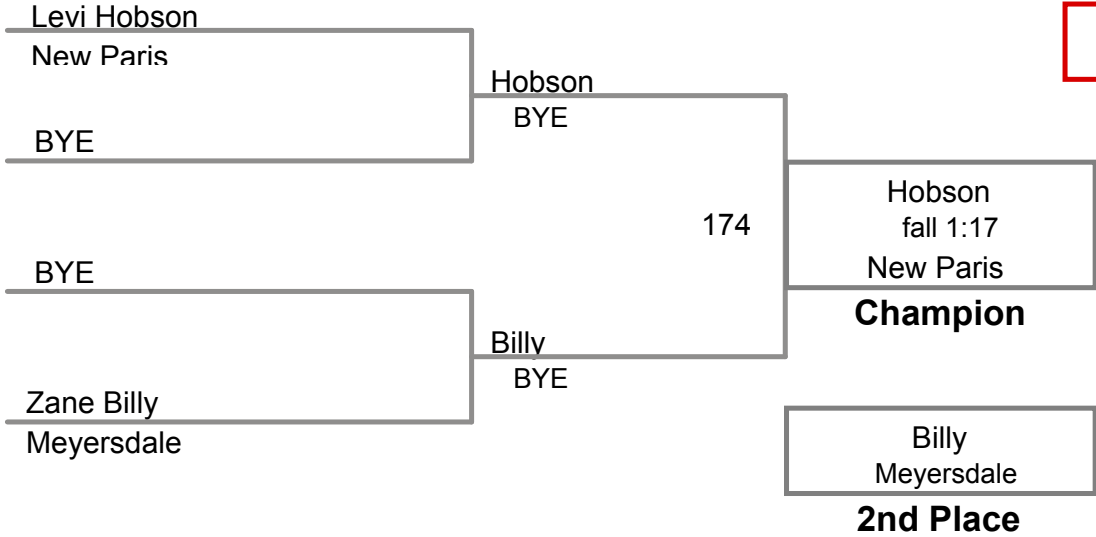

**Chestnut Ridge HS MAWA  
Advanced**

**135 Lbs**

Chestnut Ridge HS MAWA  
Advanced

**140 Lbs**

Alex Kichman  
New Enterorise  
BYE

Kichman  
BYE  
173  
Broadwater  
BYE

BYE  
Easton Broadwater  
Meyersdale

Broadwater  
fall 1:48  
Meyersdale

**Champion**

Kichman  
New Enterprise

**2nd Place**

BYE  
BYE

BYE

**3rd Place**

BYE

**4th Place**

Chestnut Ridge HS MAWA  
Advanced

**145 Lbs**

Chestnut Ridge HS MAWA  
Advanced

**160 Lbs**

Chestnut Ridge HS MAWA  
Advanced

**171 Lbs**

Chestnut Ridge HS MAWA  
Advanced