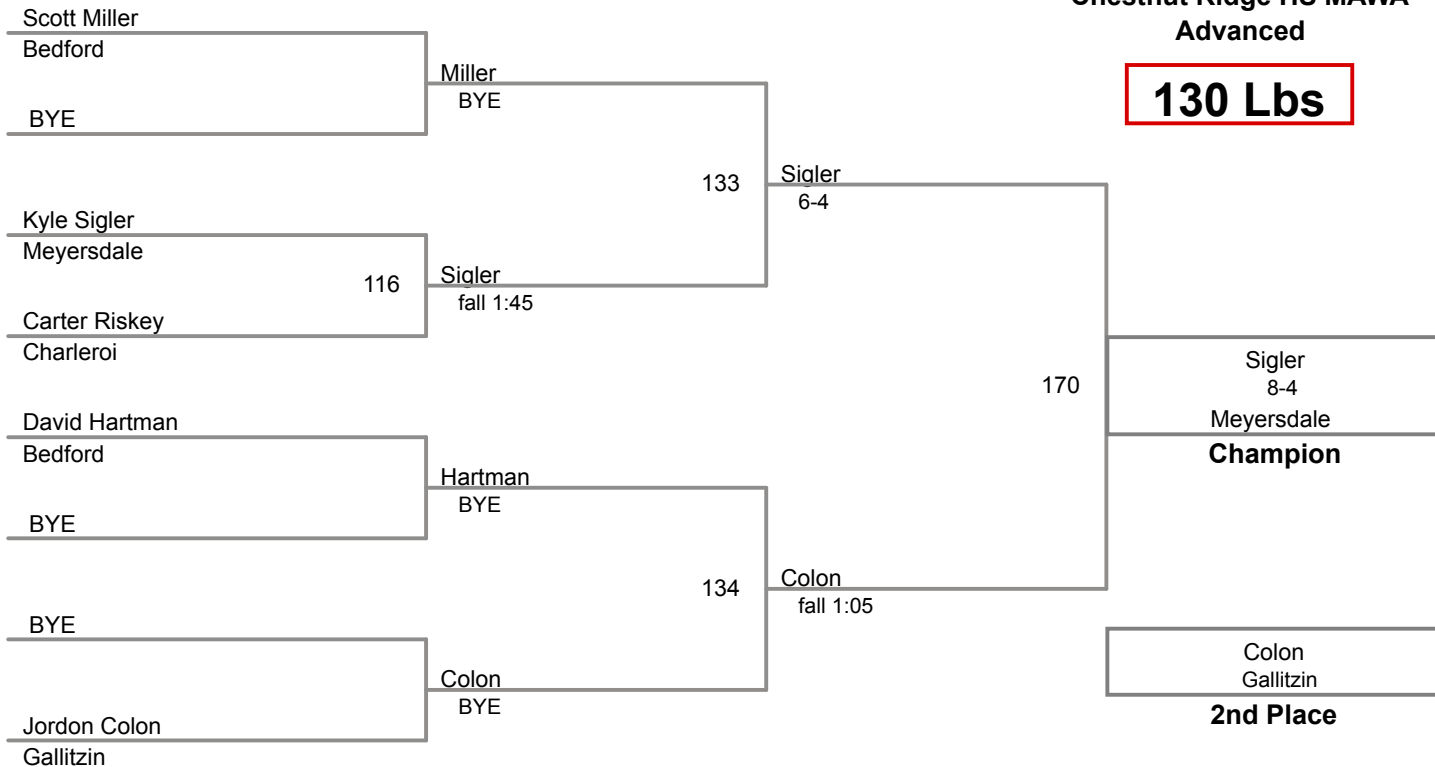

Chestnut Ridge HS MAWA  
Advanced

**115 Lbs**

Chestnut Ridge HS MAWA  
Advanced

**120 Lbs**

Chestnut Ridge HS MAWA  
Advanced

**125 Lbs**

**Chestnut Ridge HS MAWA  
Advanced**

**130 Lbs**

**Chestnut Ridge HS MAWA  
Advanced**

**135 Lbs**

Chestnut Ridge HS MAWA  
Advanced

**140 Lbs**

Alex Kichman  
New Enterorise  
BYE

Kichman  
BYE  
173  
Broadwater  
BYE

BYE  
Easton Broadwater  
Meyersdale