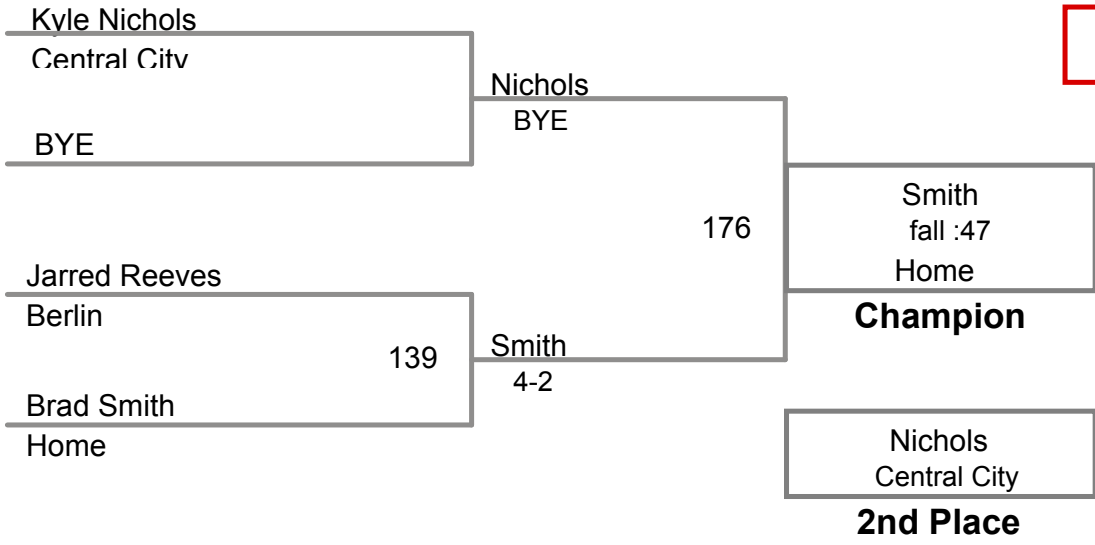

Chestnut Ridge HS MAWA
Advanced

189 Lbs