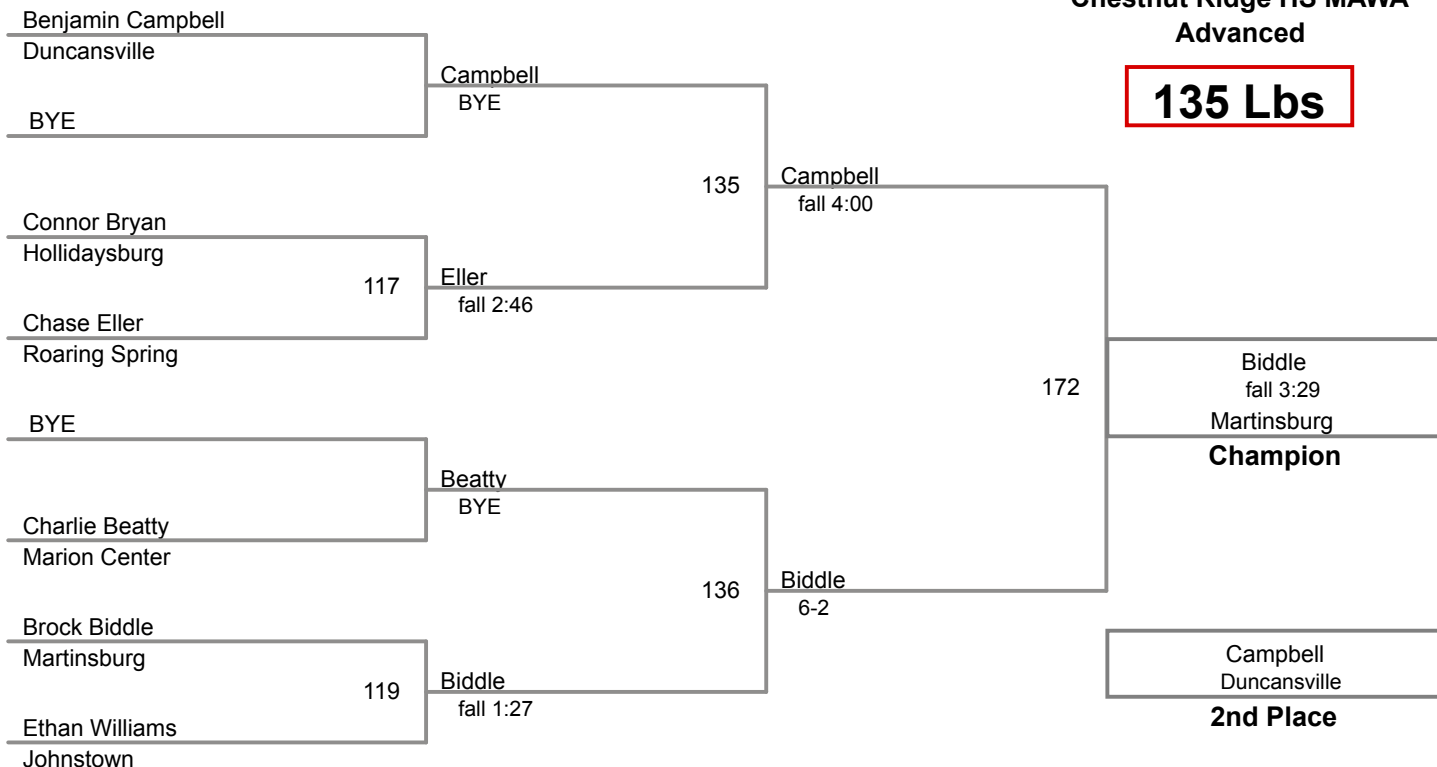

Chestnut Ridge HS MAWA  
Advanced

**115 Lbs**

Chestnut Ridge HS MAWA  
Advanced

**120 Lbs**

Chestnut Ridge HS MAWA  
Advanced

**125 Lbs**

**Chestnut Ridge HS MAWA  
Advanced**

**130 Lbs**

**Chestnut Ridge HS MAWA  
Advanced**

**135 Lbs**

Chestnut Ridge HS MAWA  
Advanced

**140 Lbs**

Alex Kichman  
New Enterorise  
BYE

Kichman  
BYE  
173  
Broadwater  
BYE

BYE  
Easton Broadwater  
Meyersdale