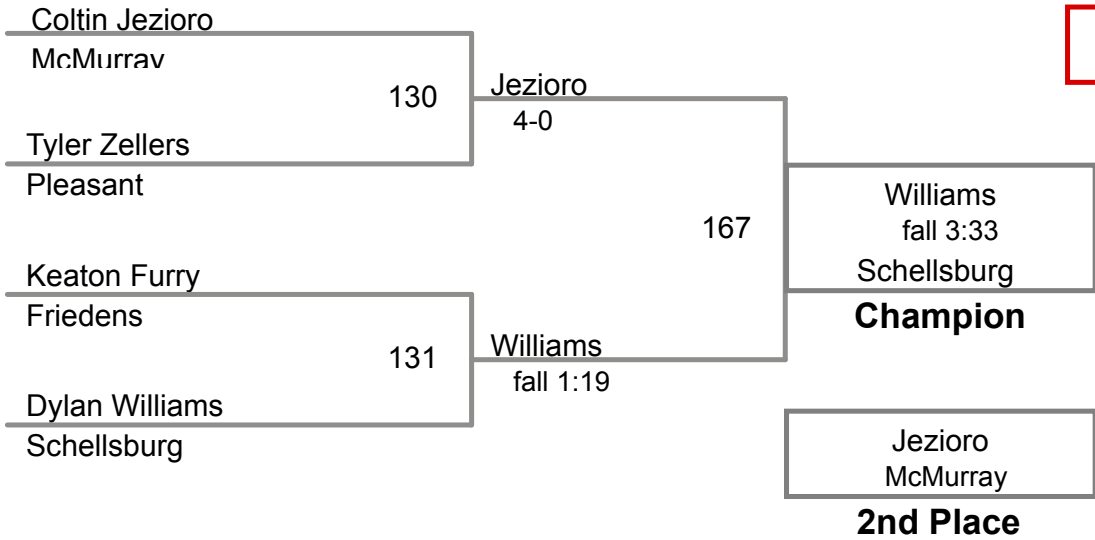

Chestnut Ridge HS MAWA
Advanced

115 Lbs