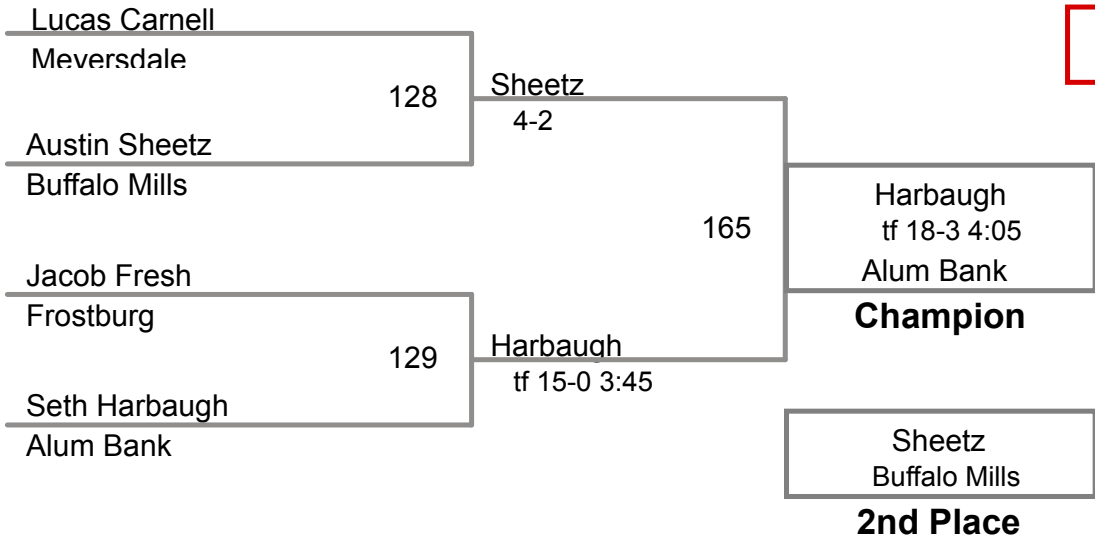

Chestnut Ridge HS MAWA  
Advanced

**93 Lbs**

Chestnut Ridge HS MAWA  
Advanced

**100 Lbs**

Chestnut Ridge HS MAWA  
Advanced

**105 Lbs**

Chestnut Ridge HS MAWA  
Advanced

**110 Lbs**

Chestnut Ridge HS MAWA  
Advanced

**115 Lbs**

Chestnut Ridge HS MAWA  
Advanced

**120 Lbs**

Chestnut Ridge HS MAWA  
Advanced

**125 Lbs**

**Chestnut Ridge HS MAWA  
Advanced**

**130 Lbs**