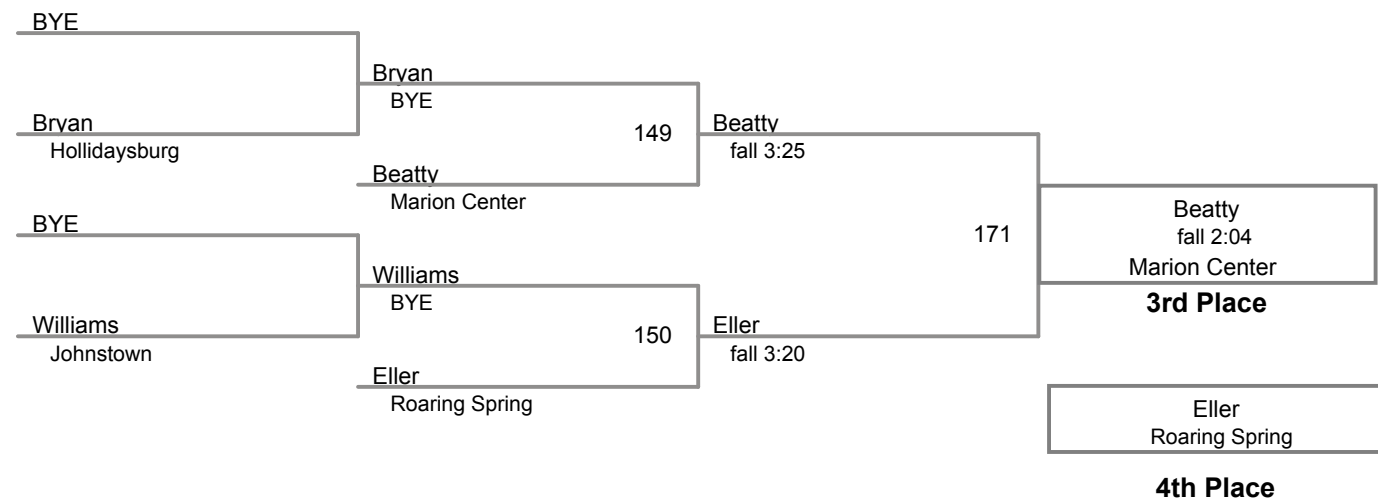

Chestnut Ridge HS MAWA  
Advanced

**115 Lbs**

Chestnut Ridge HS MAWA  
Advanced

**120 Lbs**

Chestnut Ridge HS MAWA  
Advanced

**125 Lbs**

**Chestnut Ridge HS MAWA  
Advanced**

**130 Lbs**

**Chestnut Ridge HS MAWA  
Advanced**

**135 Lbs**

Chestnut Ridge HS MAWA  
Advanced

**140 Lbs**

Alex Kichman  
New Enterorise  
BYE

Kichman  
BYE  
173  
Broadwater  
BYE

BYE  
Easton Broadwater  
Meyersdale