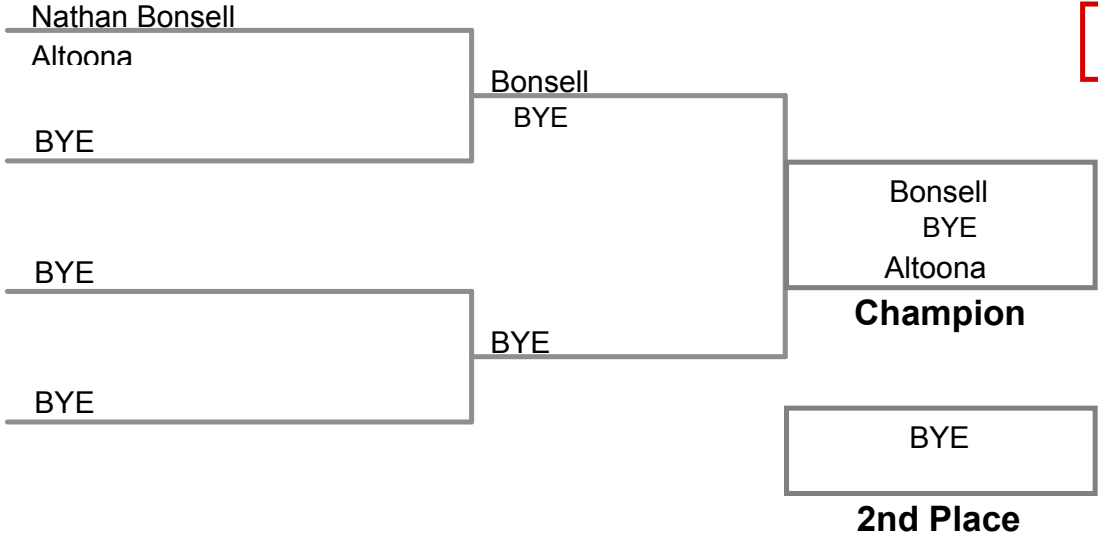

Chestnut Ridge HS MAWA  
Advanced

**93 Lbs**

Chestnut Ridge HS MAWA  
Advanced

**100 Lbs**

Chestnut Ridge HS MAWA  
Advanced

**105 Lbs**

Chestnut Ridge HS MAWA  
Advanced

**110 Lbs**

Chestnut Ridge HS MAWA  
Advanced

**115 Lbs**

Chestnut Ridge HS MAWA  
Advanced

**120 Lbs**

Chestnut Ridge HS MAWA  
Advanced

**125 Lbs**

**Chestnut Ridge HS MAWA  
Advanced**

**130 Lbs**