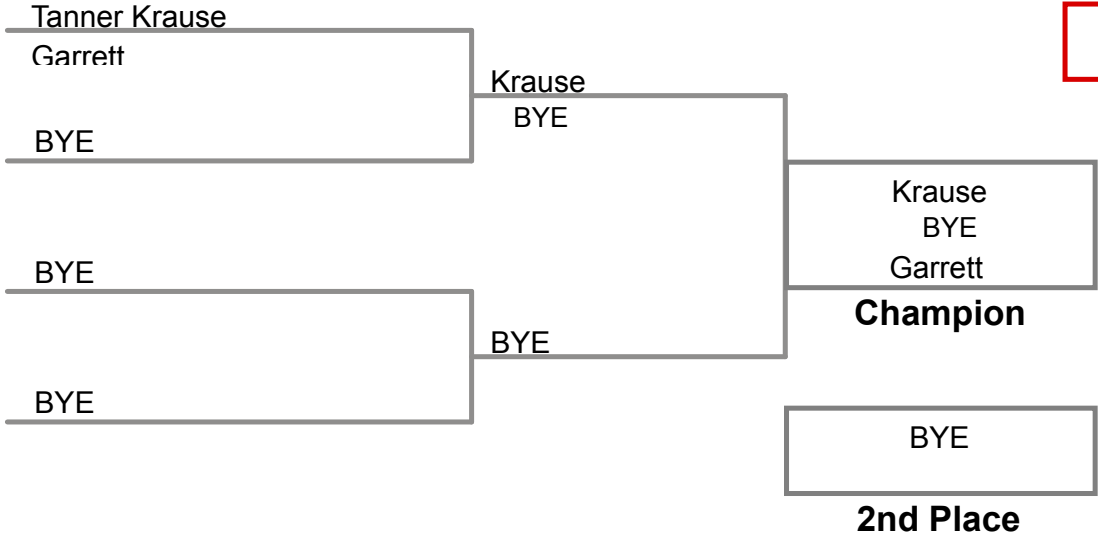

**4th Place**

Chestnut Ridge HS MAWA  
Advanced

**145 Lbs**

Chestnut Ridge HS MAWA  
Advanced

**160 Lbs**

Chestnut Ridge HS MAWA  
Advanced

**171 Lbs**

Chestnut Ridge HS MAWA  
Advanced