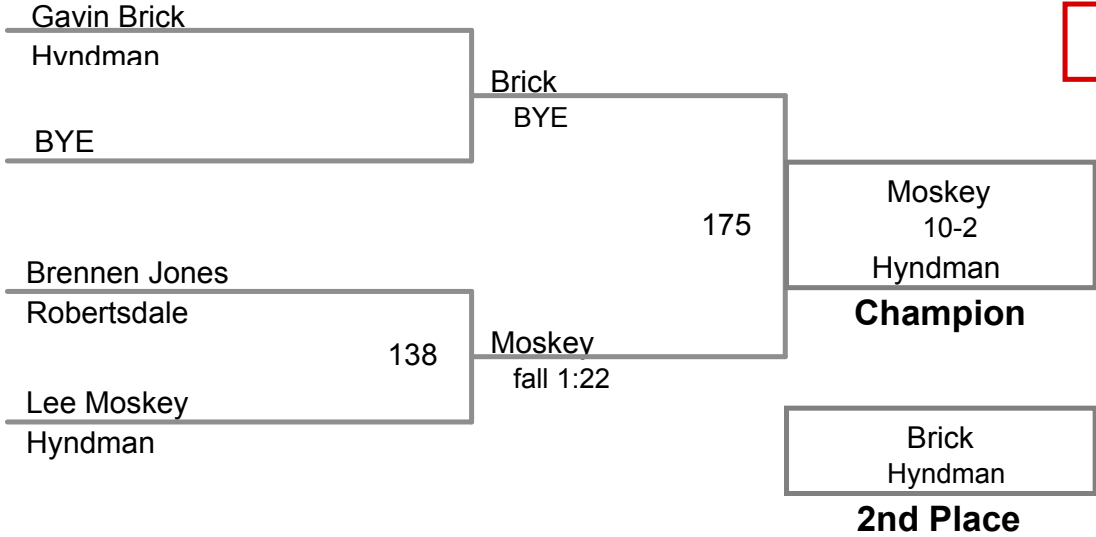

**4th Place**

Chestnut Ridge HS MAWA  
Advanced

**145 Lbs**

Chestnut Ridge HS MAWA  
Advanced

**160 Lbs**

Chestnut Ridge HS MAWA  
Advanced

**171 Lbs**

Chestnut Ridge HS MAWA  
Advanced

**189 Lbs**

Chestnut Ridge HS MAWA  
Advanced

**285 Lbs**