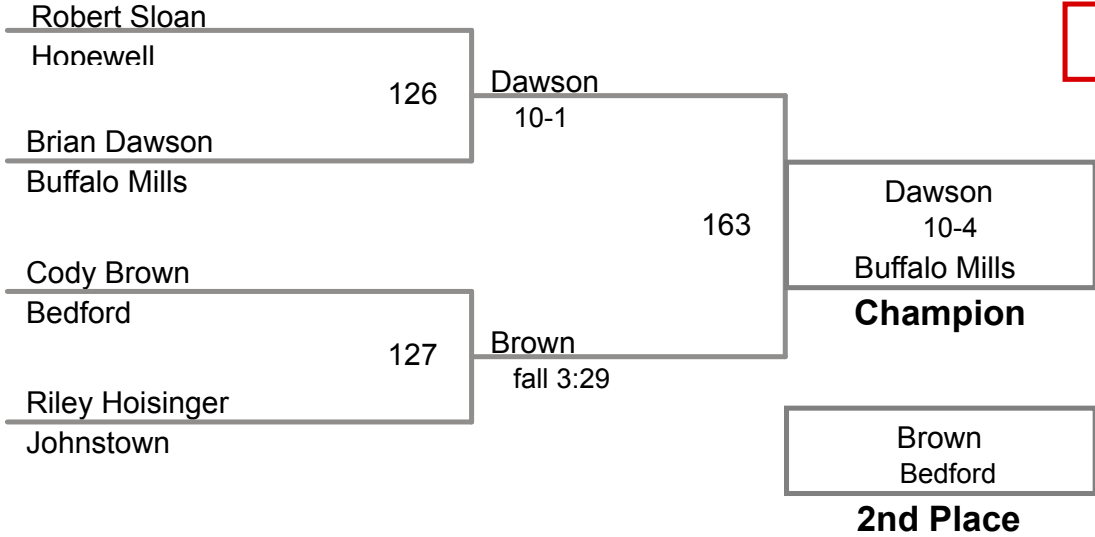

Chestnut Ridge HS MAWA  
Advanced

**93 Lbs**

Chestnut Ridge HS MAWA  
Advanced

**100 Lbs**

Chestnut Ridge HS MAWA  
Advanced

**105 Lbs**

Chestnut Ridge HS MAWA  
Advanced

**110 Lbs**