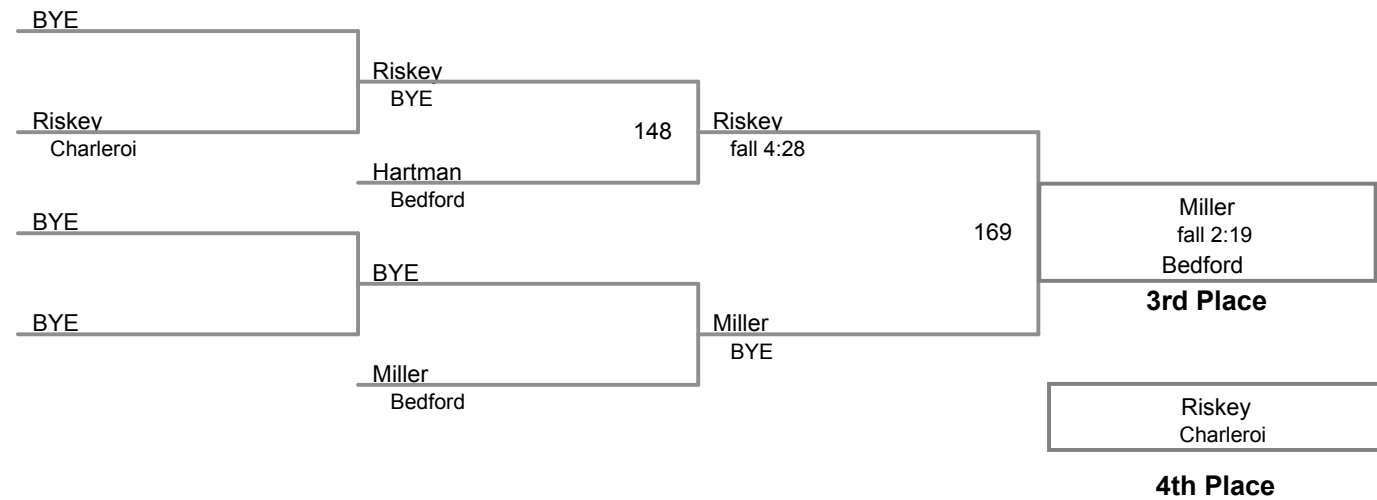

Chestnut Ridge HS MAWA  
Advanced

**115 Lbs**

Chestnut Ridge HS MAWA  
Advanced

**120 Lbs**

Chestnut Ridge HS MAWA  
Advanced

**125 Lbs**

**Chestnut Ridge HS MAWA  
Advanced**

**130 Lbs**

**Chestnut Ridge HS MAWA  
Advanced**

**135 Lbs**

Chestnut Ridge HS MAWA  
Advanced

**140 Lbs**

Alex Kichman  
New Enterorise  
BYE

Kichman  
BYE  
173  
Broadwater  
BYE

BYE  
Easton Broadwater  
Meyersdale