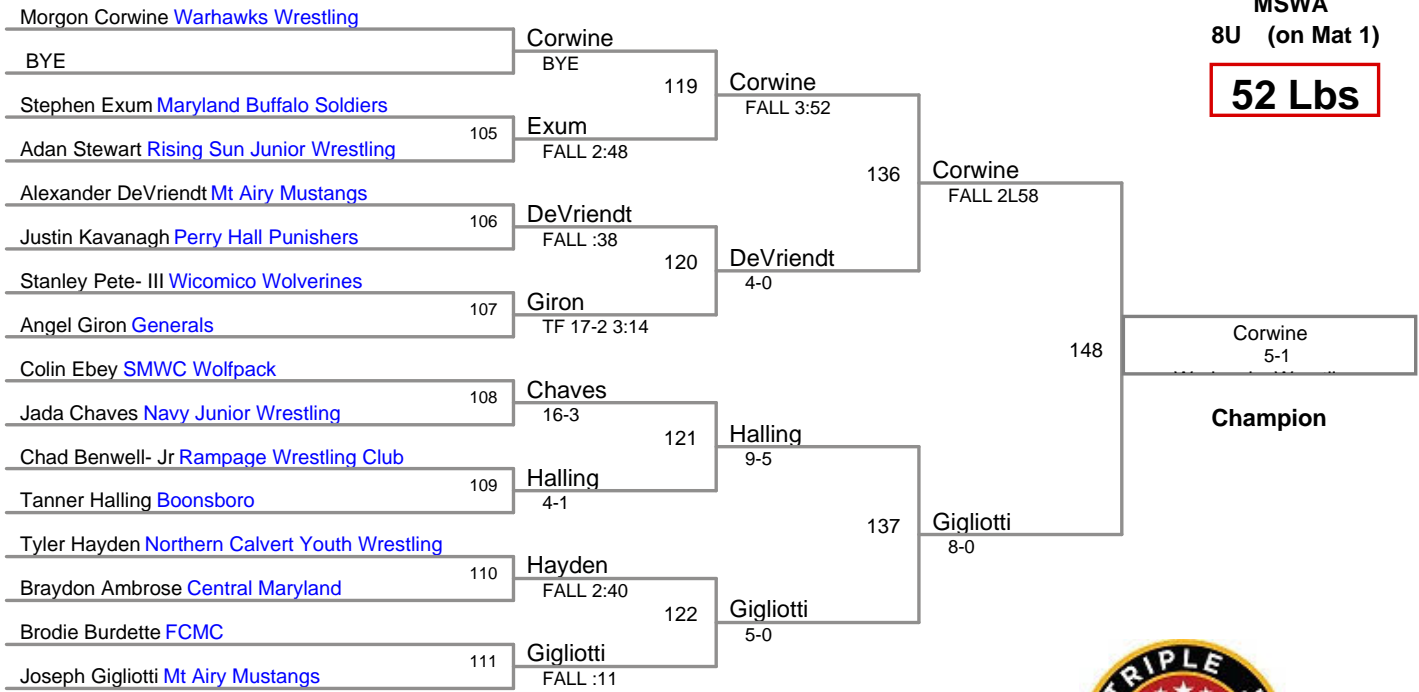

MSWA
8U (on Mat 1)

48 Lbs

52 Lbs

MSWA
8U (on Mat 3)

56 Lbs

65 Lbs

MSWA
8U (on Mat 2)

72 Lbs