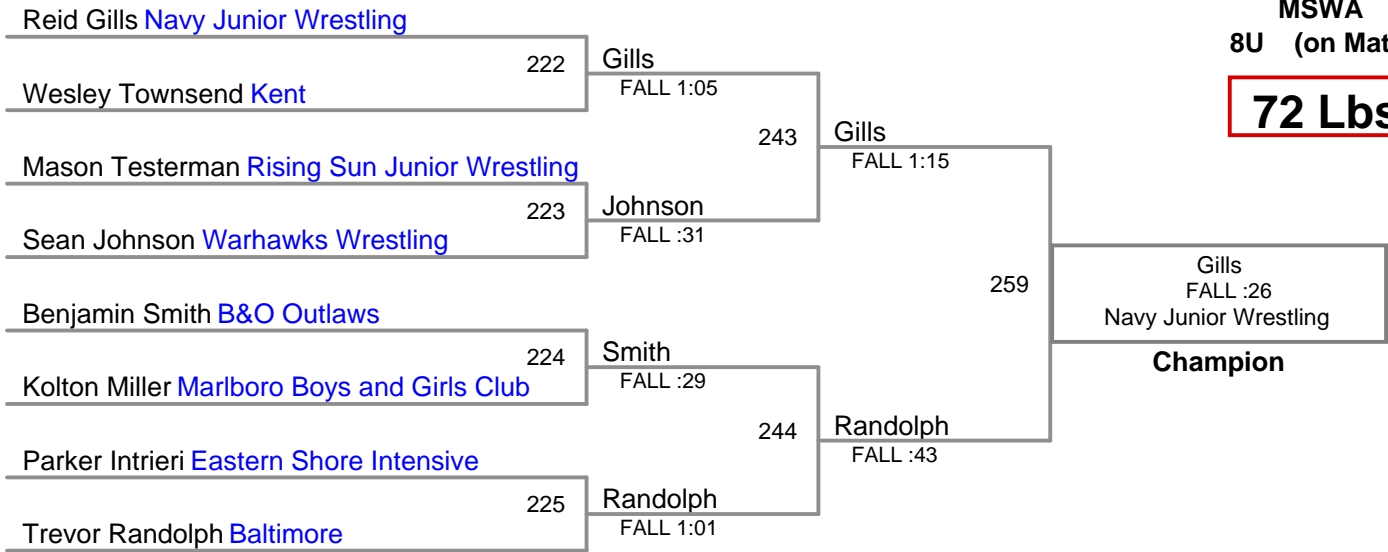

MSWA
8U (on Mat 1)

48 Lbs

52 Lbs

MSWA
8U (on Mat 3)

56 Lbs

65 Lbs

MSWA
8U (on Mat 2)

72 Lbs