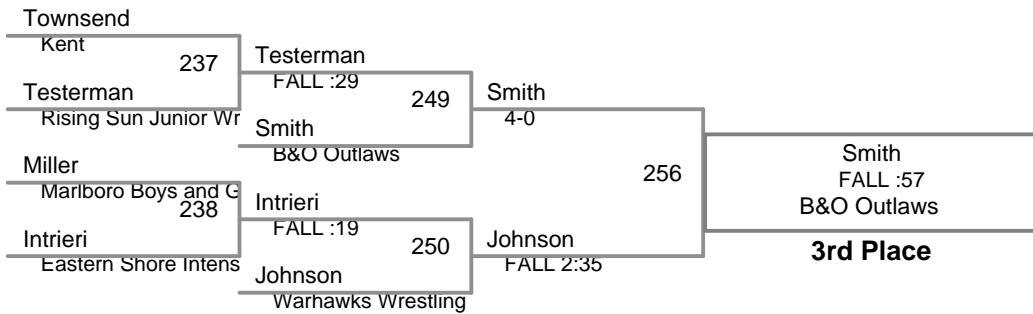

MSWA
8U (on Mat 1)

48 Lbs

52 Lbs

MSWA
8U (on Mat 3)

56 Lbs

65 Lbs

MSWA
8U (on Mat 2)

72 Lbs