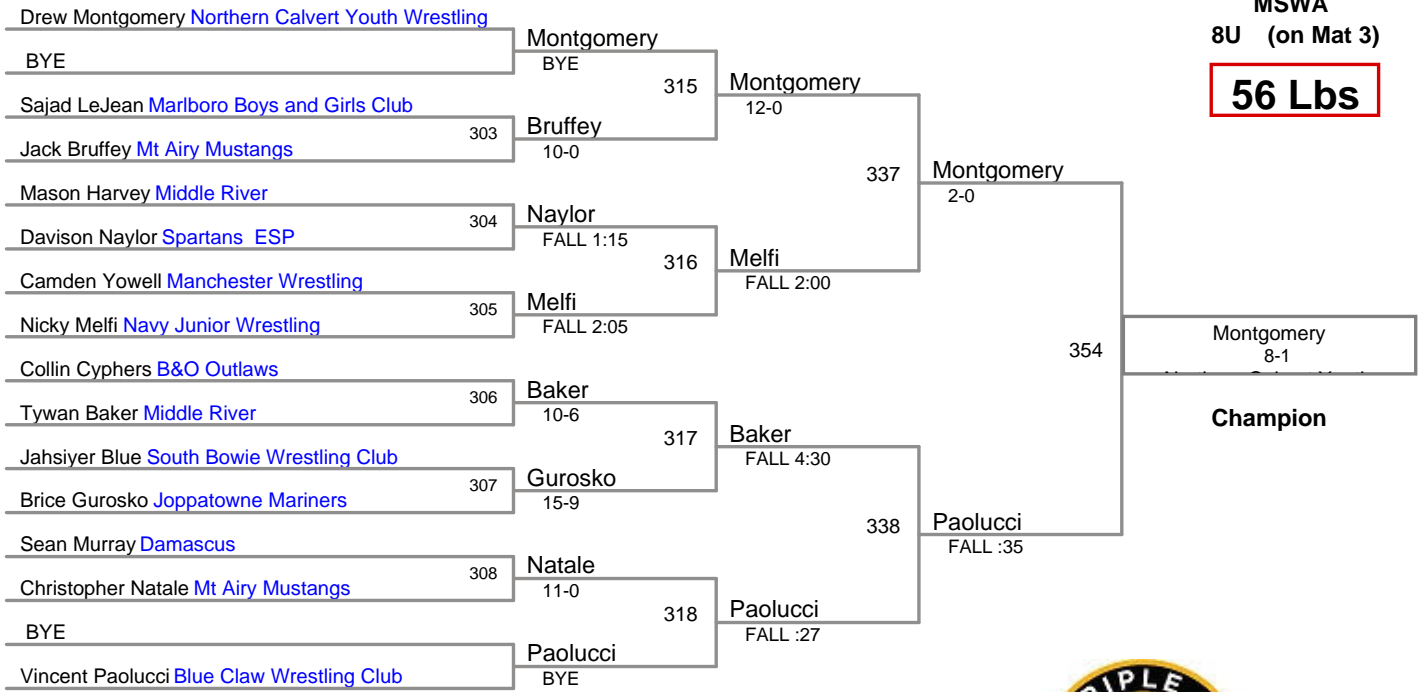

MSWA
8U (on Mat 1)

48 Lbs

52 Lbs

MSWA
8U (on Mat 3)

56 Lbs

65 Lbs

MSWA
8U (on Mat 2)

72 Lbs