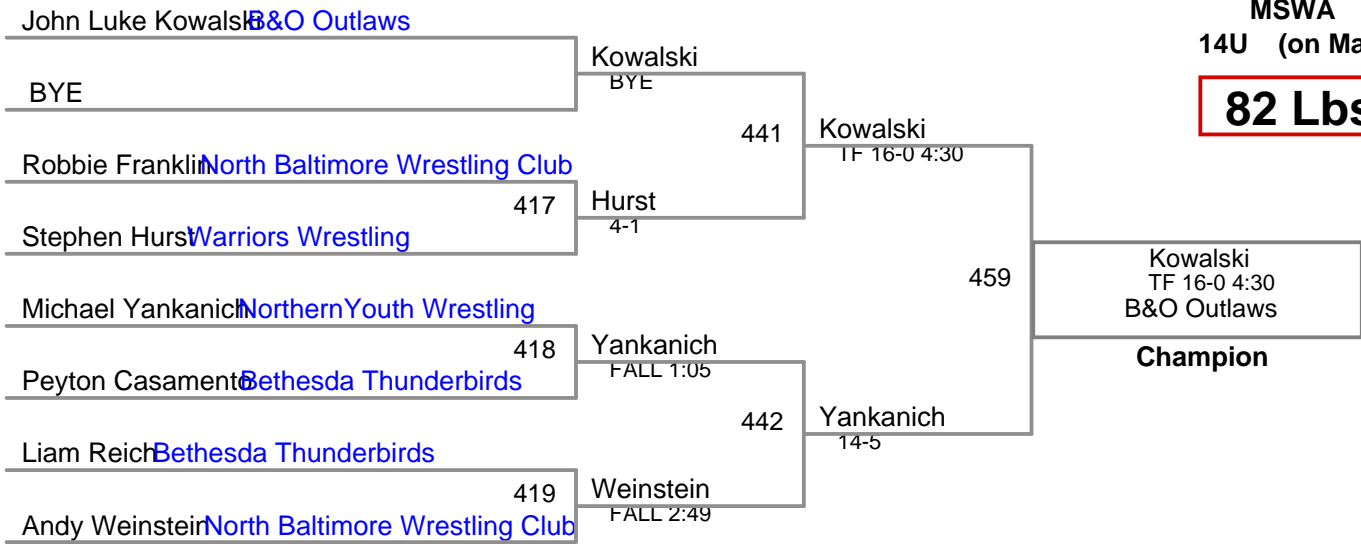

MSWA
14U (on Mat 4)

82 Lbs

87 Lbs

5th Place

98 Lbs

MSWA
14U (on Mat 8)

105 Lbs

128 Lbs