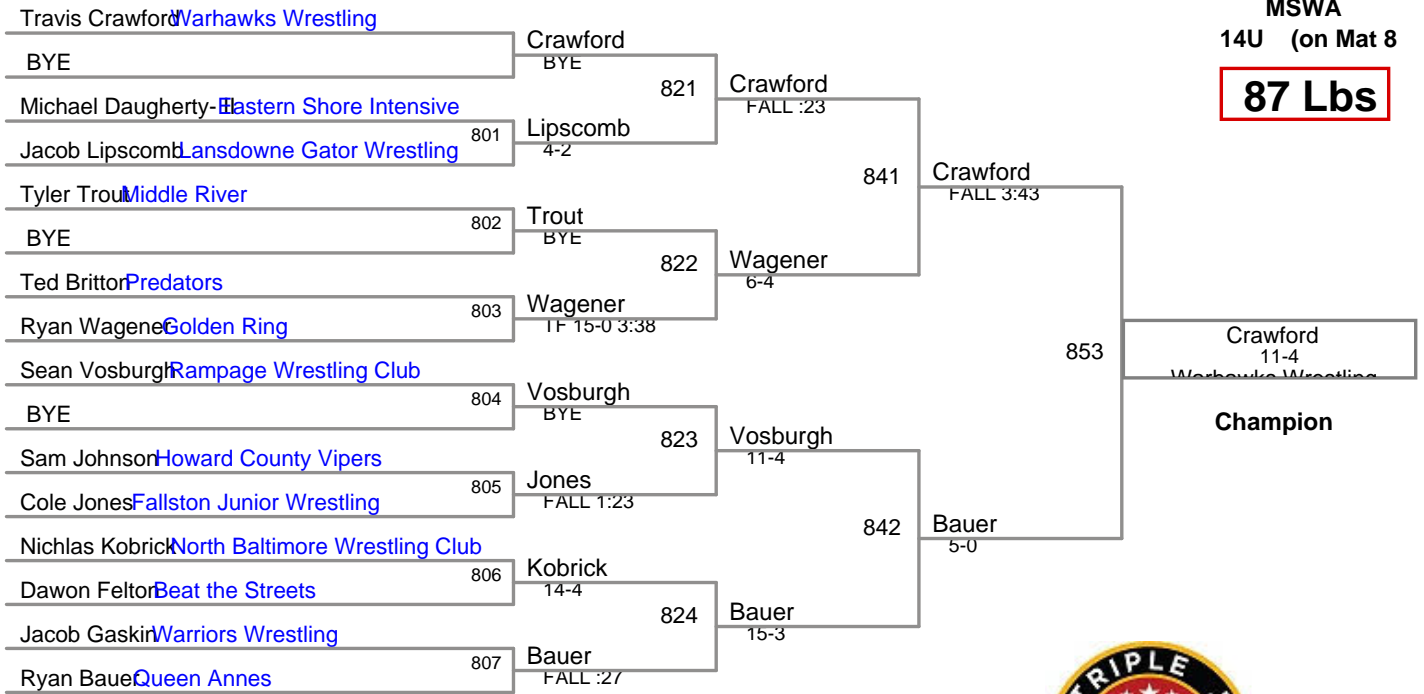

MSWA
14U (on Mat 4)

82 Lbs

87 Lbs

5th Place

98 Lbs

MSWA
14U (on Mat 8)

105 Lbs

128 Lbs

136 Lbs

160 Lbs

5th Place

MSWA
14U (on Mat 6)

175 Lbs

MSWA
14U (on Mat 5)

210 Lbs

Singleton - No bouts