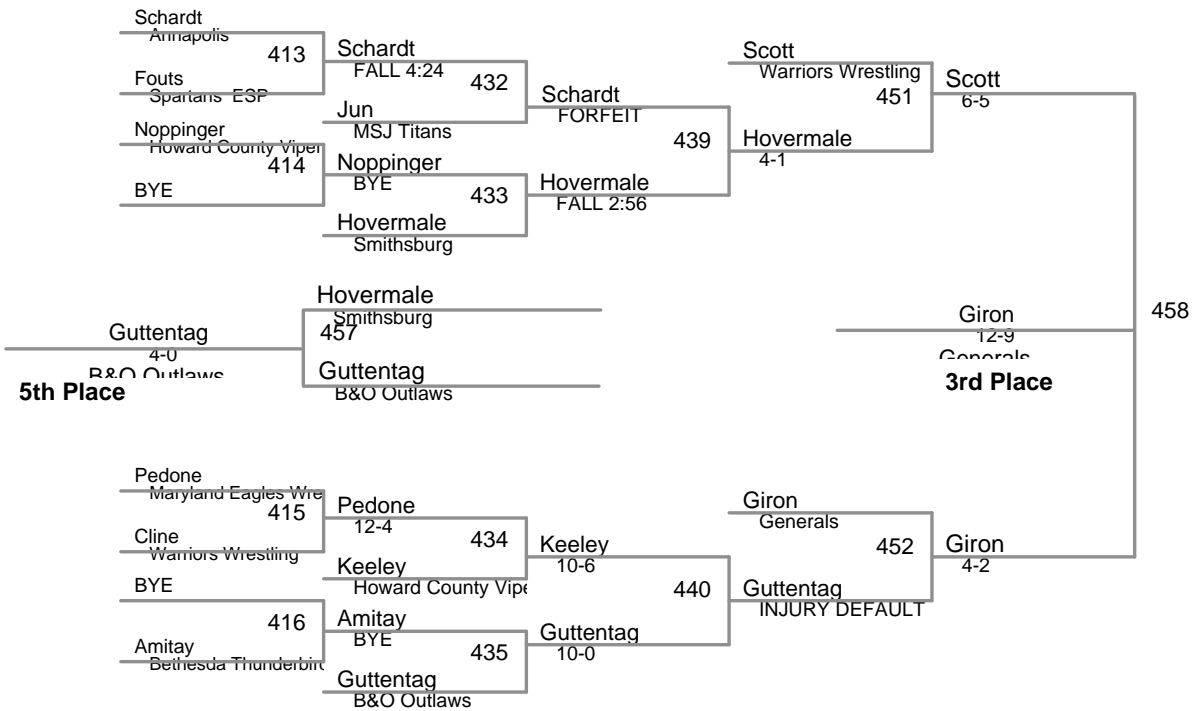

MSWA
14U (on Mat 4)

82 Lbs

87 Lbs

5th Place

98 Lbs

MSWA
14U (on Mat 8)

105 Lbs

128 Lbs

136 Lbs

160 Lbs

5th Place

MSWA
14U (on Mat 6)

175 Lbs

MSWA
14U (on Mat 5)

210 Lbs

Singleton - No bouts

MSWA
14U

250 Lbs

round 1

Jorden Pryor **MSJ Titans**

BYE

Pryor
BYE

Diagram for Round 1 showing three empty brackets for match results.

round 2

round 5

Jorden Pryor **MSJ Titans**

BYE

Pryor
BYE

Diagram for Round 5 showing three empty brackets for match results.

round 3

Jorden Pryor **MSJ Titans**

BYE