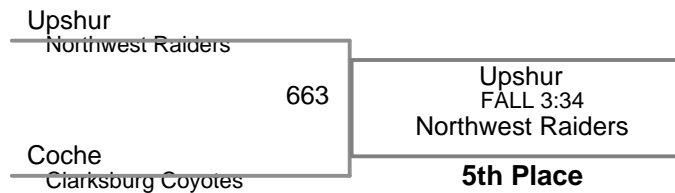

136 Lbs

160 Lbs

5th Place

MSWA
14U (on Mat 6)

175 Lbs

MSWA
14U (on Mat 5)

210 Lbs

Singleton - No bouts