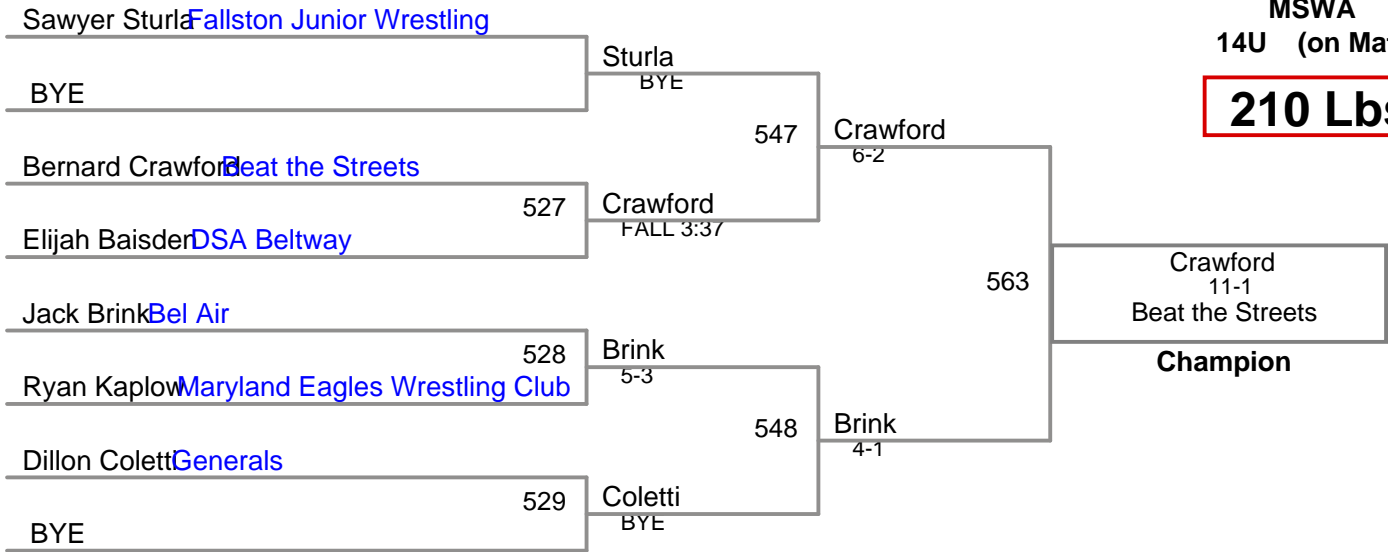

136 Lbs

160 Lbs

5th Place

MSWA
14U (on Mat 6)

175 Lbs

MSWA
14U (on Mat 5)

210 Lbs

Singleton - No bouts