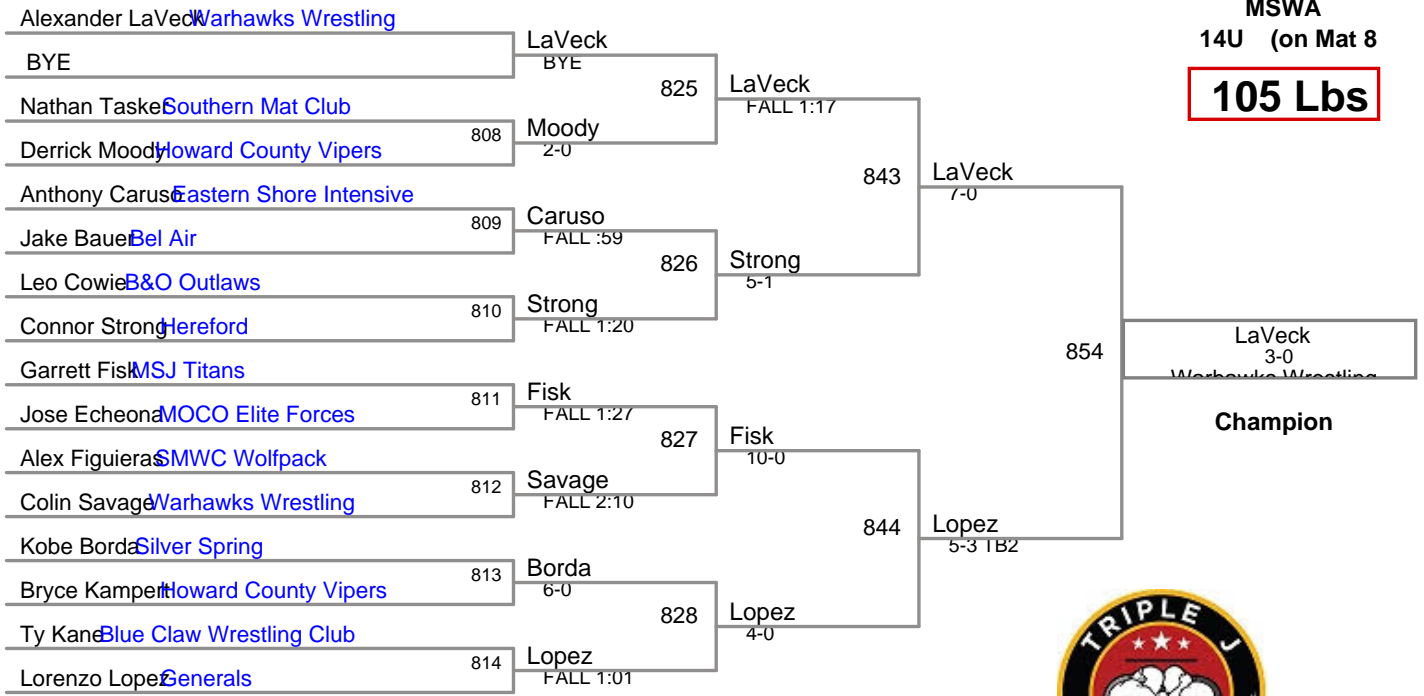

MSWA
14U (on Mat 4)

82 Lbs

87 Lbs

5th Place

98 Lbs

MSWA
14U (on Mat 8)

105 Lbs

128 Lbs

136 Lbs

160 Lbs

5th Place

MSWA
14U (on Mat 6)

175 Lbs

MSWA
14U (on Mat 5)

210 Lbs

Singleton - No bouts