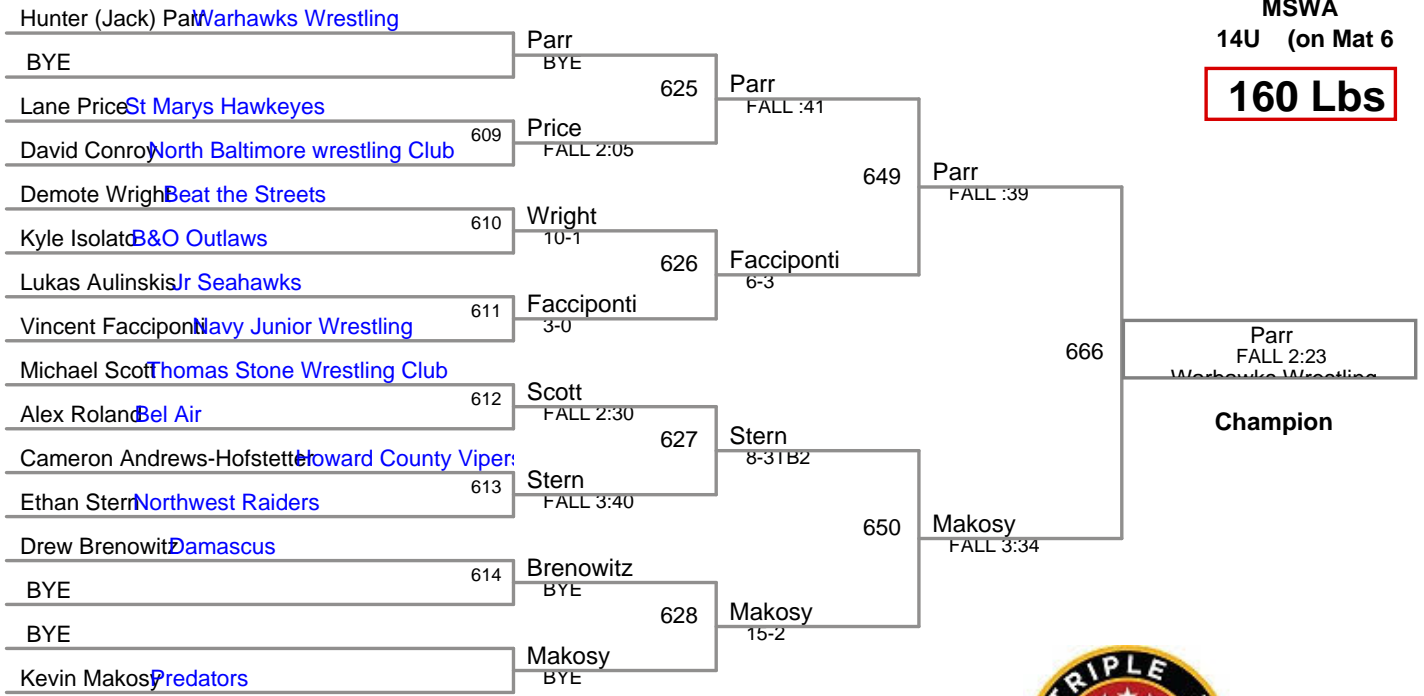

MSWA
14U (on Mat 4)

82 Lbs

87 Lbs

5th Place

98 Lbs

MSWA
14U (on Mat 8)

105 Lbs

128 Lbs

136 Lbs

160 Lbs

5th Place

MSWA
14U (on Mat 6)

175 Lbs

MSWA
14U (on Mat 5)

210 Lbs

Singleton - No bouts

MSWA
14U

250 Lbs

round 1

Jorden Pryor **MSJ Titans**

BYE

Pryor
BYE

Diagram for Round 1 showing three empty brackets for match results.

round 2