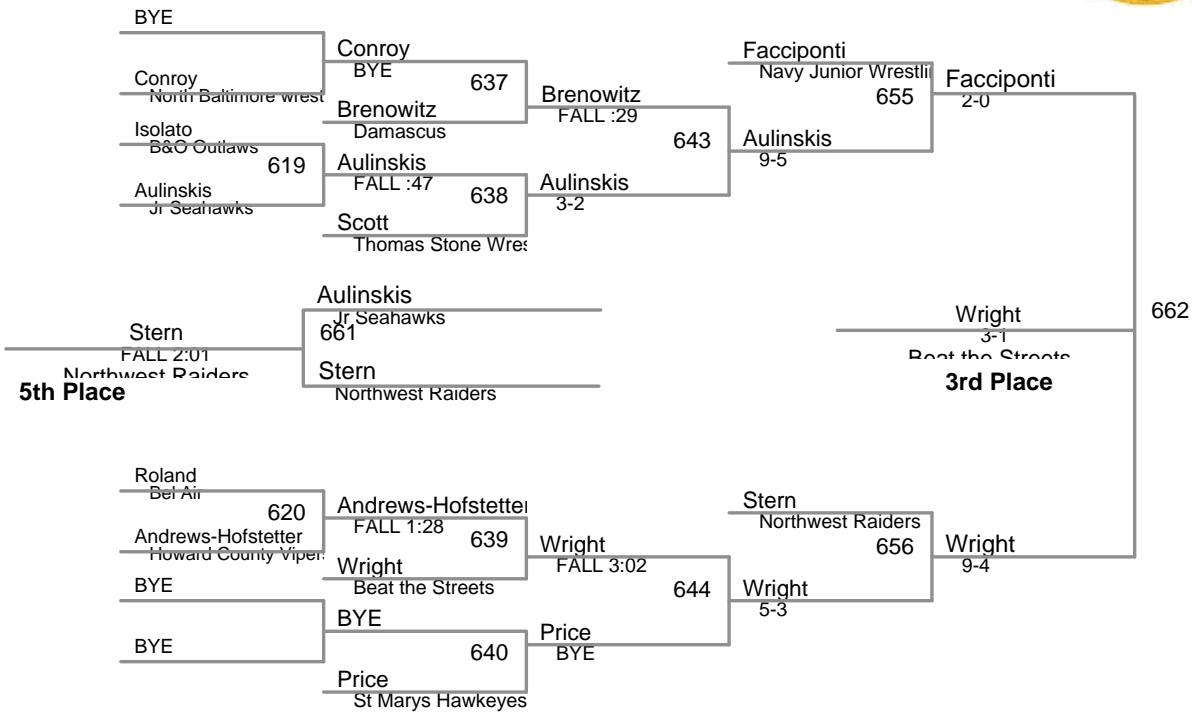

MSWA
14U (on Mat 4)

82 Lbs

87 Lbs

5th Place

98 Lbs

MSWA
14U (on Mat 8)

105 Lbs

128 Lbs

136 Lbs

160 Lbs

5th Place

MSWA
14U (on Mat 6)

175 Lbs

MSWA
14U (on Mat 5)

210 Lbs

Singleton - No bouts

MSWA
14U

250 Lbs

round 1

Jorden Pryor **MSJ Titans**

BYE

Pryor
BYE

Diagram for Round 1 showing three empty brackets for match results.

round 2