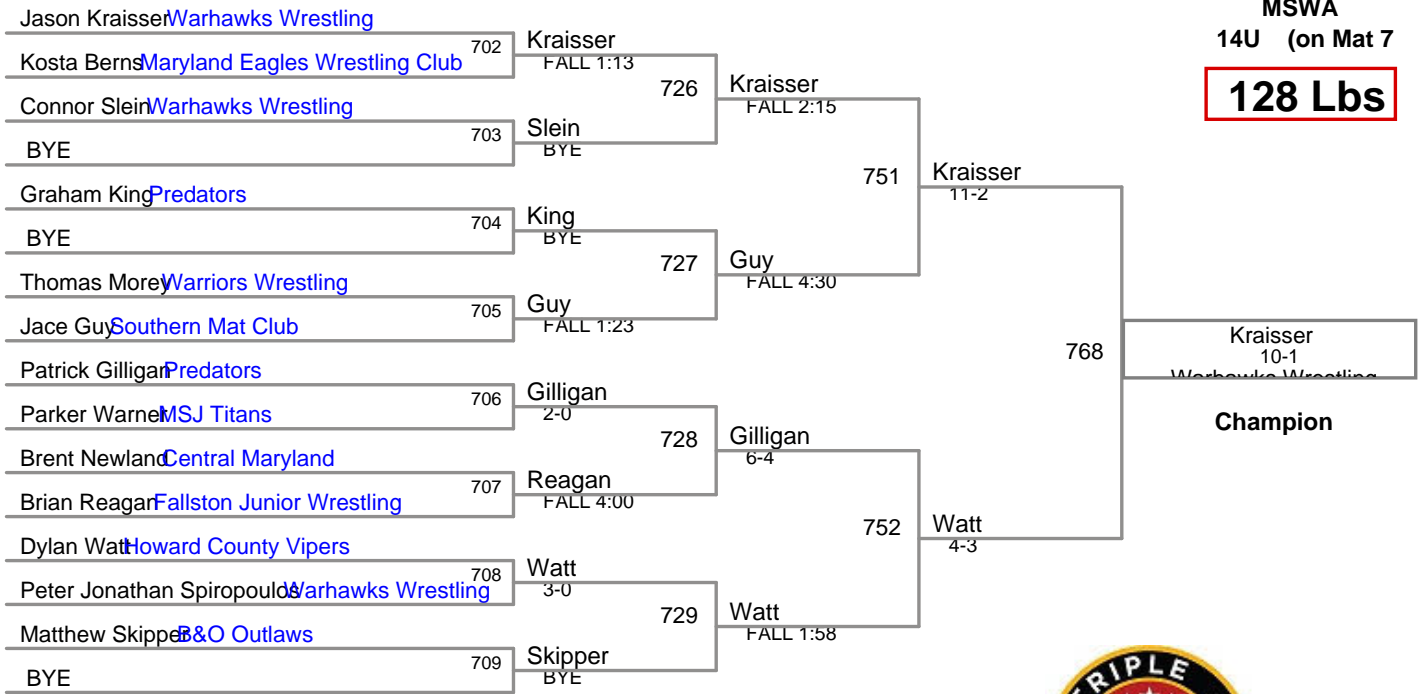

MSWA
14U (on Mat 4)

82 Lbs

87 Lbs

5th Place

98 Lbs

MSWA
14U (on Mat 8)

105 Lbs

128 Lbs

136 Lbs

160 Lbs

5th Place

MSWA
14U (on Mat 6)

175 Lbs

MSWA
14U (on Mat 5)

210 Lbs

Singleton - No bouts