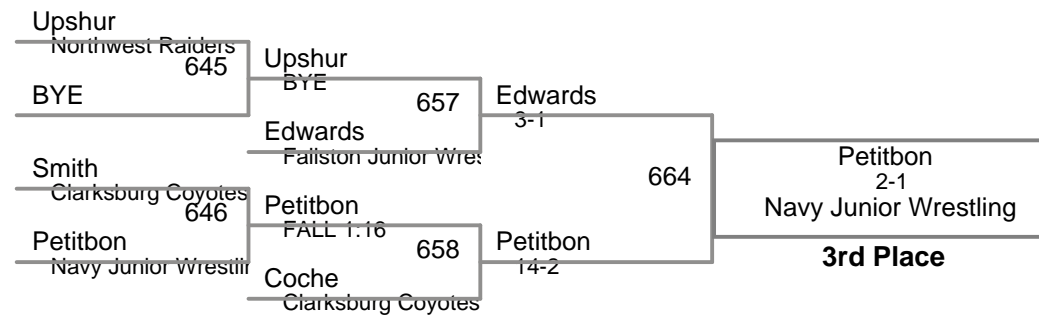

136 Lbs

160 Lbs

5th Place

MSWA
14U (on Mat 6)

175 Lbs

MSWA
14U (on Mat 5)

210 Lbs

Singleton - No bouts

MSWA
14U

250 Lbs

round 1

Jorden Pryor **MSJ Titans**

BYE

Pryor
BYE

Diagram for Round 1 showing three empty brackets for match results.

round 2