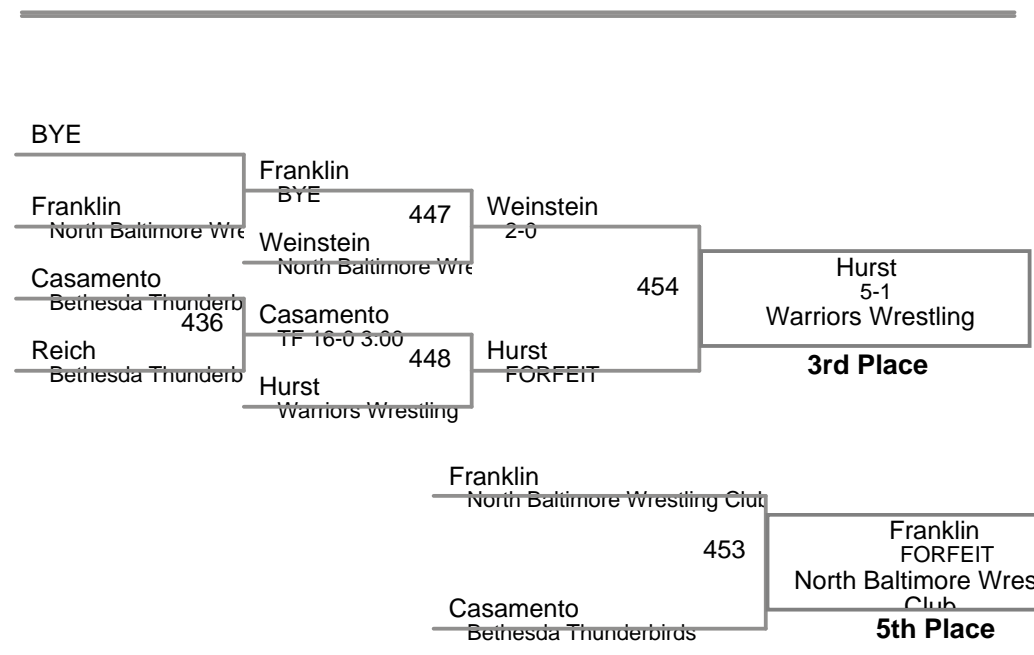

MSWA
14U (on Mat 4)

82 Lbs