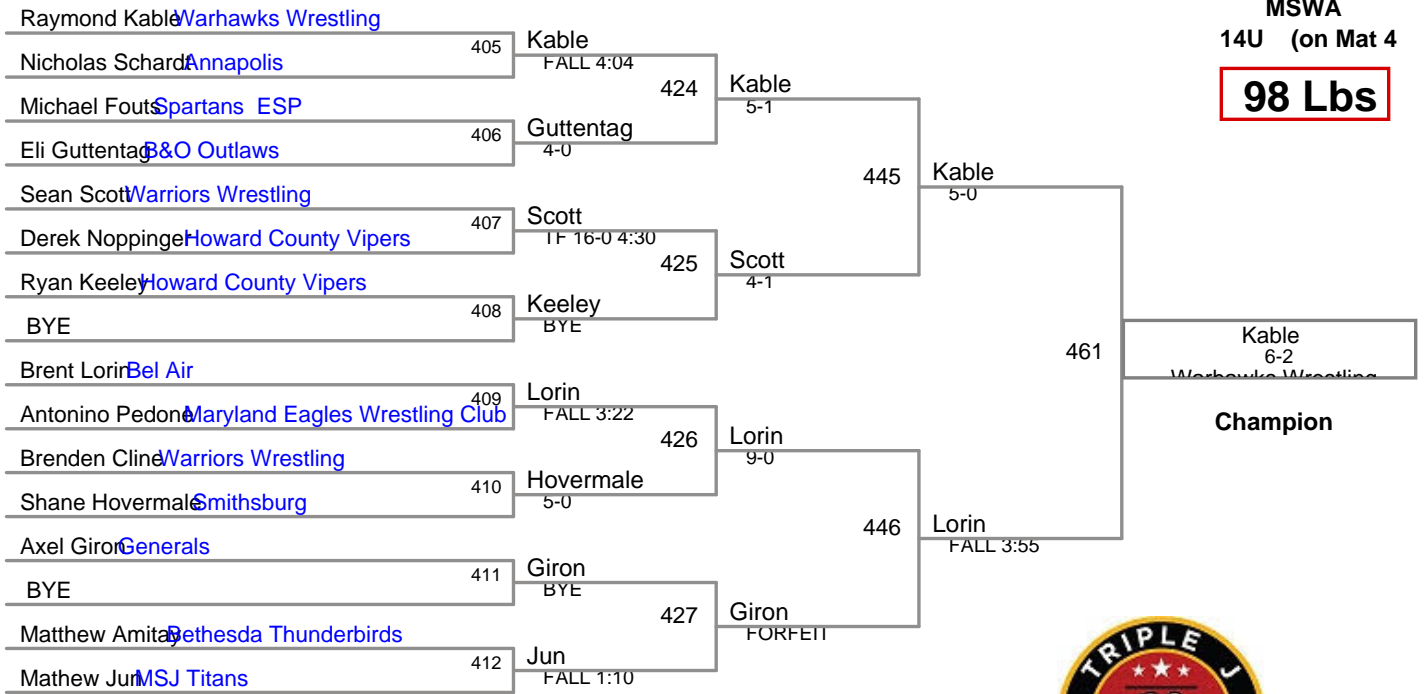

MSWA
14U (on Mat 4)

82 Lbs

87 Lbs

5th Place

98 Lbs

MSWA
14U (on Mat 8)

105 Lbs

128 Lbs

136 Lbs

160 Lbs

5th Place

MSWA
14U (on Mat 6)

175 Lbs

MSWA
14U (on Mat 5)

210 Lbs

Singleton - No bouts