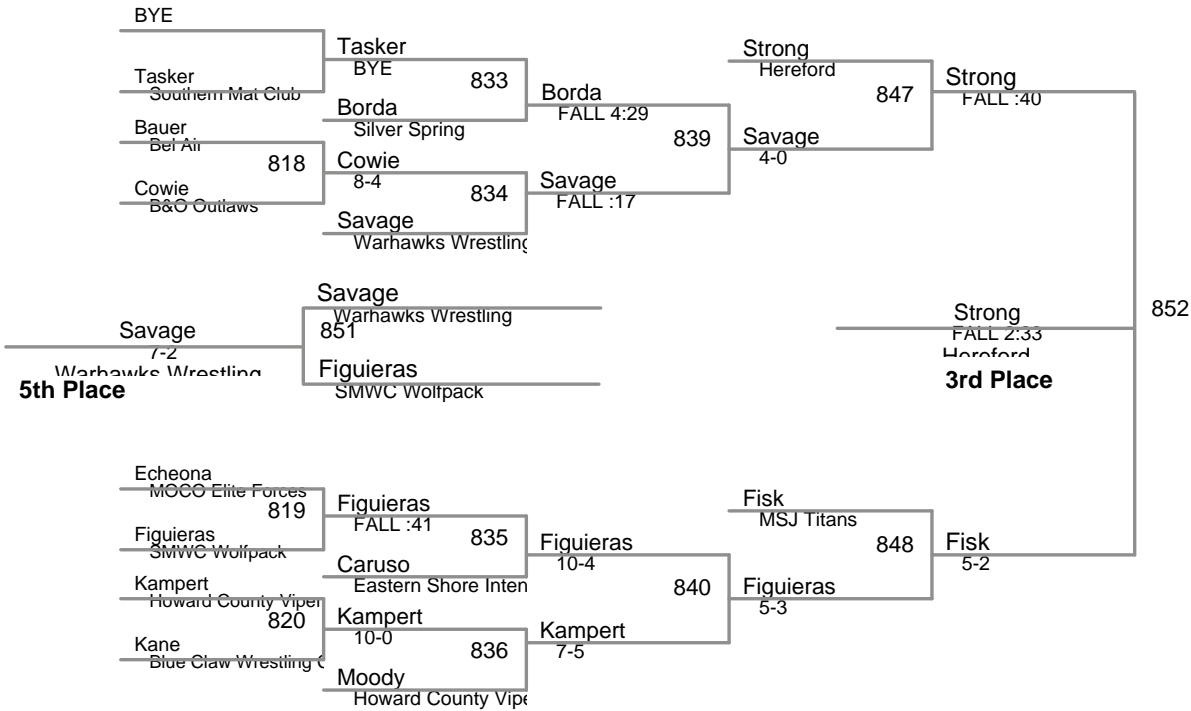

MSWA
14U (on Mat 4)

82 Lbs

87 Lbs

5th Place

98 Lbs

MSWA
14U (on Mat 8)

105 Lbs

128 Lbs

136 Lbs

160 Lbs

5th Place

MSWA
14U (on Mat 6)

175 Lbs

MSWA
14U (on Mat 5)

210 Lbs

Singleton - No bouts

MSWA
14U

250 Lbs

round 1

Jorden Pryor **MSJ Titans**

BYE

Pryor
BYE

Diagram for Round 1 showing three empty brackets for match results.

round 2