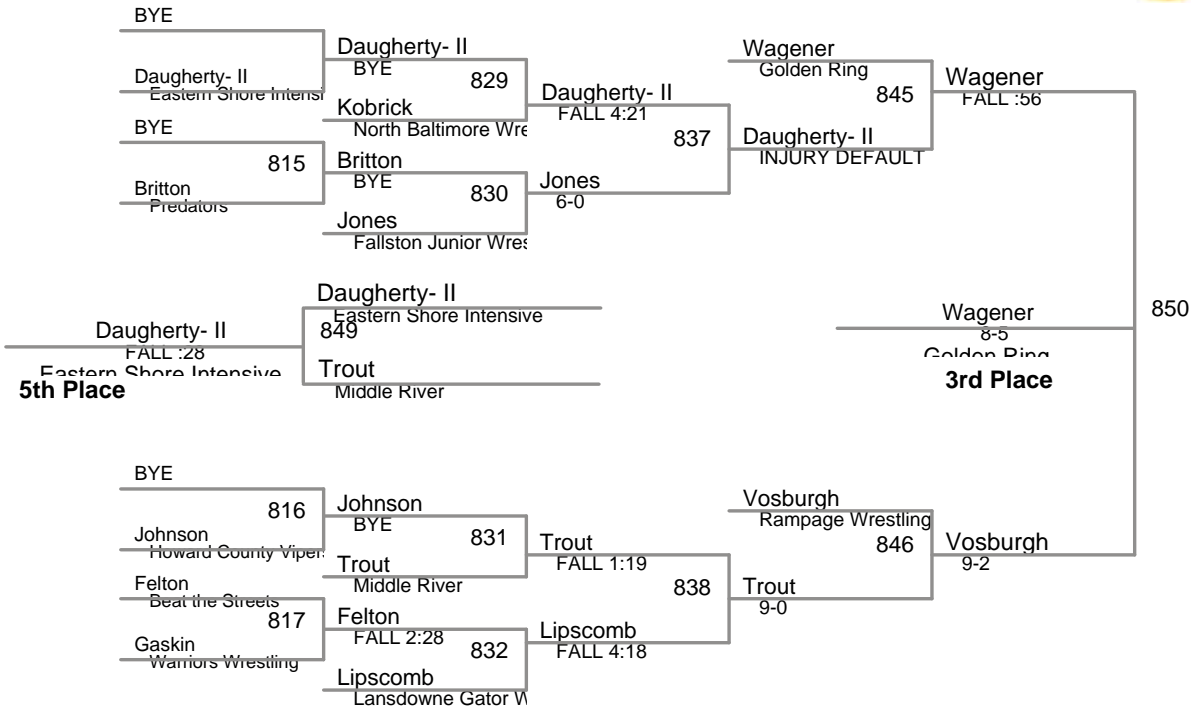

MSWA
14U (on Mat 4)

82 Lbs

87 Lbs

5th Place

98 Lbs

MSWA
14U (on Mat 8)

105 Lbs

128 Lbs

136 Lbs

160 Lbs

5th Place

MSWA
14U (on Mat 6)

175 Lbs

MSWA
14U (on Mat 5)

210 Lbs

Singleton - No bouts