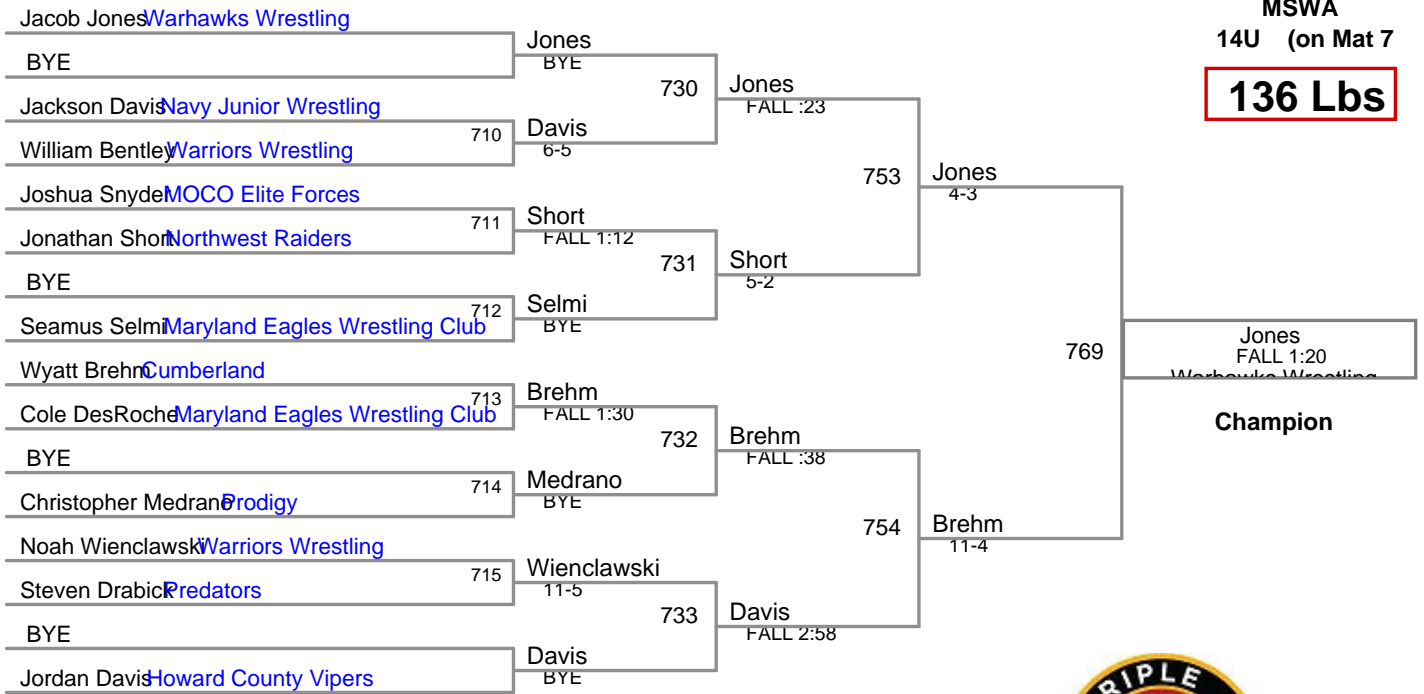

MSWA
14U (on Mat 4)

82 Lbs

87 Lbs

5th Place

98 Lbs

MSWA
14U (on Mat 8)

105 Lbs

128 Lbs

136 Lbs

160 Lbs

5th Place

MSWA
14U (on Mat 6)

175 Lbs

MSWA
14U (on Mat 5)

210 Lbs

Singleton - No bouts

MSWA
14U

250 Lbs

round 1

Jorden Pryor **MSJ Titans**

BYE

Pryor
BYE

Diagram for Round 1 showing three empty brackets for match results.

round 2