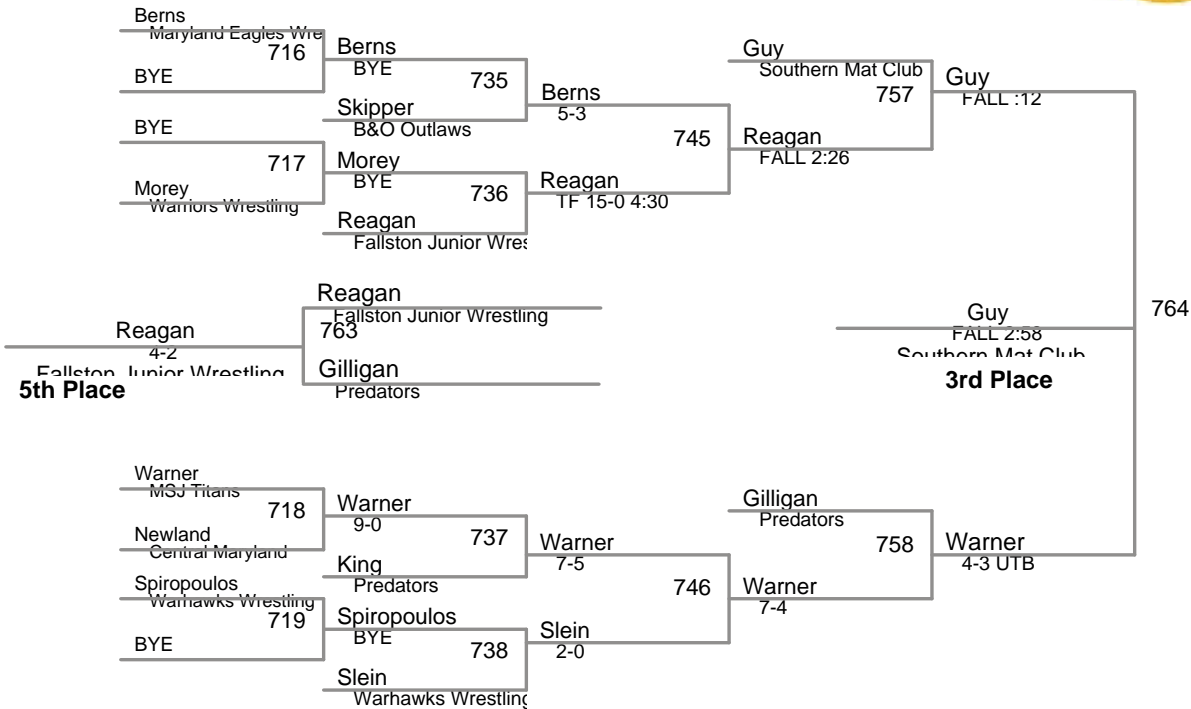

136 Lbs

160 Lbs

5th Place

MSWA
14U (on Mat 6)

175 Lbs

MSWA
14U (on Mat 5)

210 Lbs

Singleton - No bouts