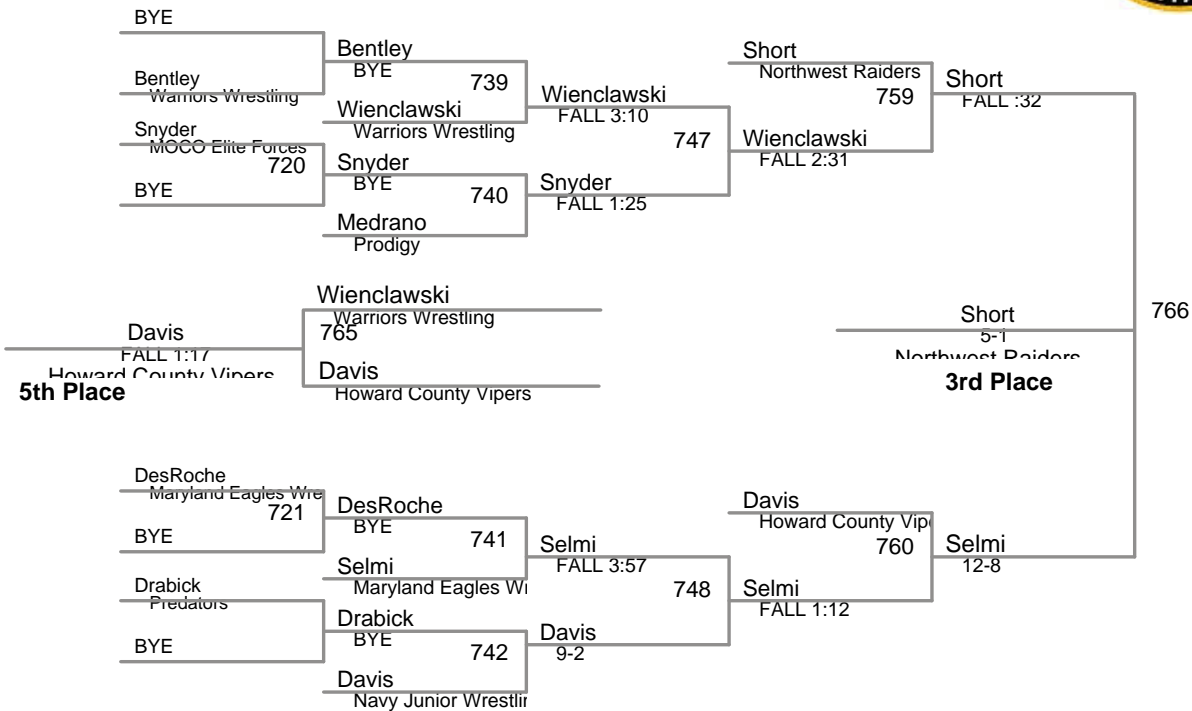

MSWA
14U (on Mat 4)

82 Lbs

87 Lbs

5th Place

98 Lbs

MSWA
14U (on Mat 8)

105 Lbs

128 Lbs

136 Lbs

160 Lbs

5th Place

MSWA
14U (on Mat 6)

175 Lbs

MSWA
14U (on Mat 5)

210 Lbs

Singleton - No bouts

MSWA
14U

250 Lbs

round 1

Jorden Pryor **MSJ Titans**

BYE

Pryor
BYE

Diagram for Round 1 showing three empty brackets for match results.

round 2