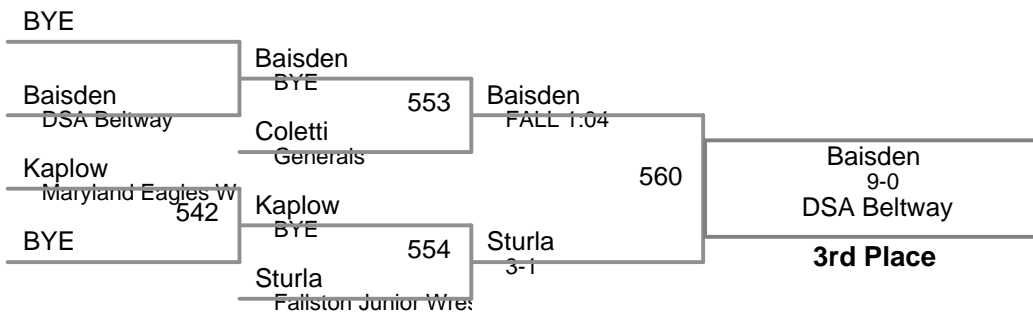

136 Lbs

160 Lbs

5th Place

MSWA
14U (on Mat 6)

175 Lbs

MSWA
14U (on Mat 5)

210 Lbs

Singleton - No bouts

MSWA
14U

250 Lbs

round 1

Jorden Pryor **MSJ Titans**

BYE

Pryor
BYE

Diagram for Round 1 showing three empty brackets for match results.

round 2