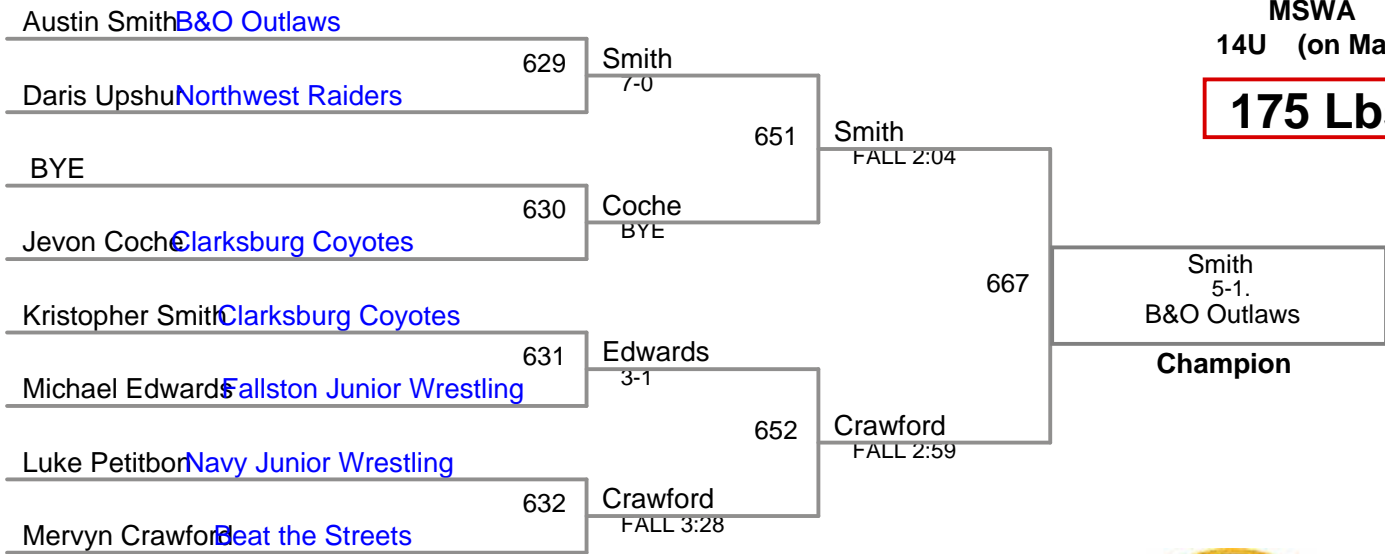

136 Lbs

160 Lbs

5th Place

MSWA
14U (on Mat 6)

175 Lbs

MSWA
14U (on Mat 5)

210 Lbs

Singleton - No bouts

MSWA
14U

250 Lbs

round 1

Jorden Pryor **MSJ Titans**

BYE

Pryor
BYE

Diagram for Round 1 showing three empty brackets for match results.

round 2