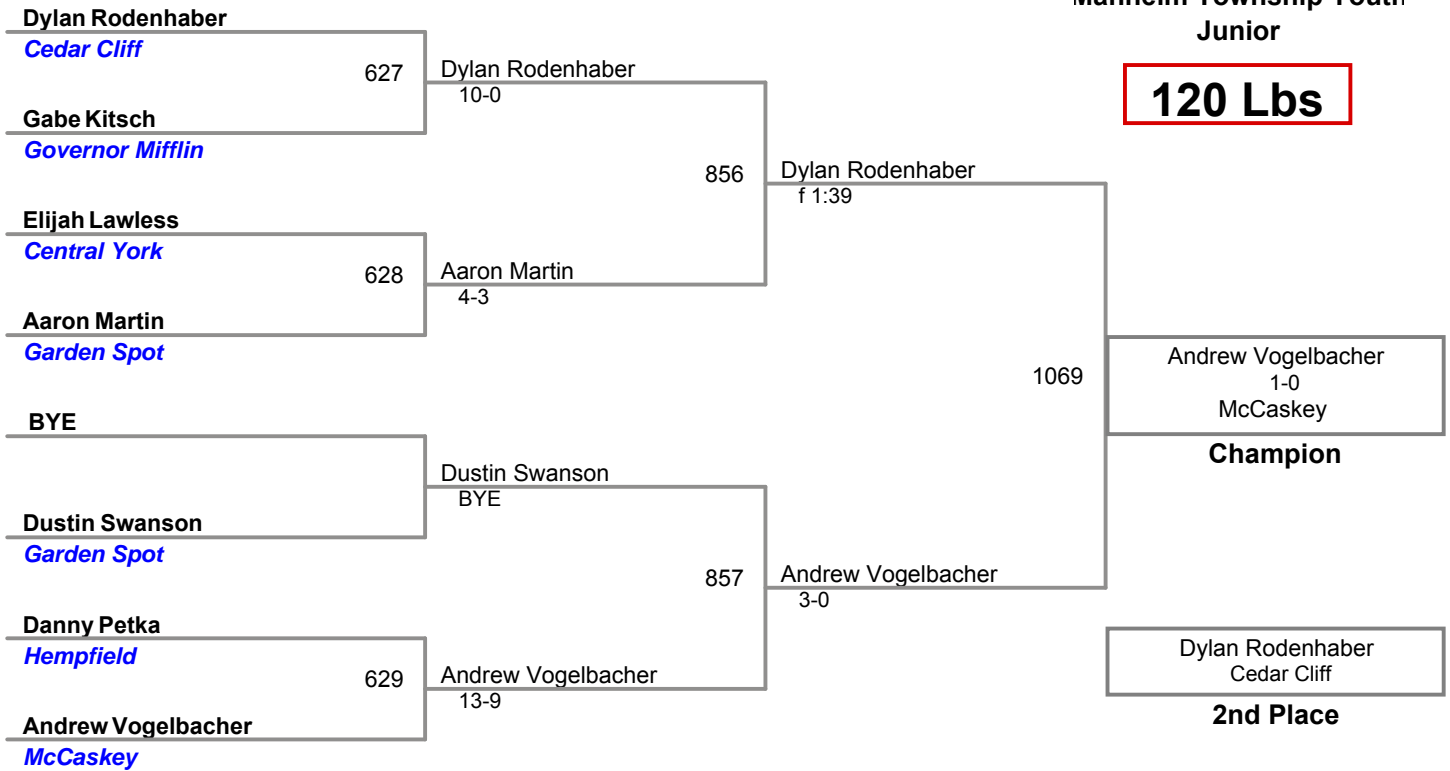

**Manheim Township Youth
Junior**

120 Lbs