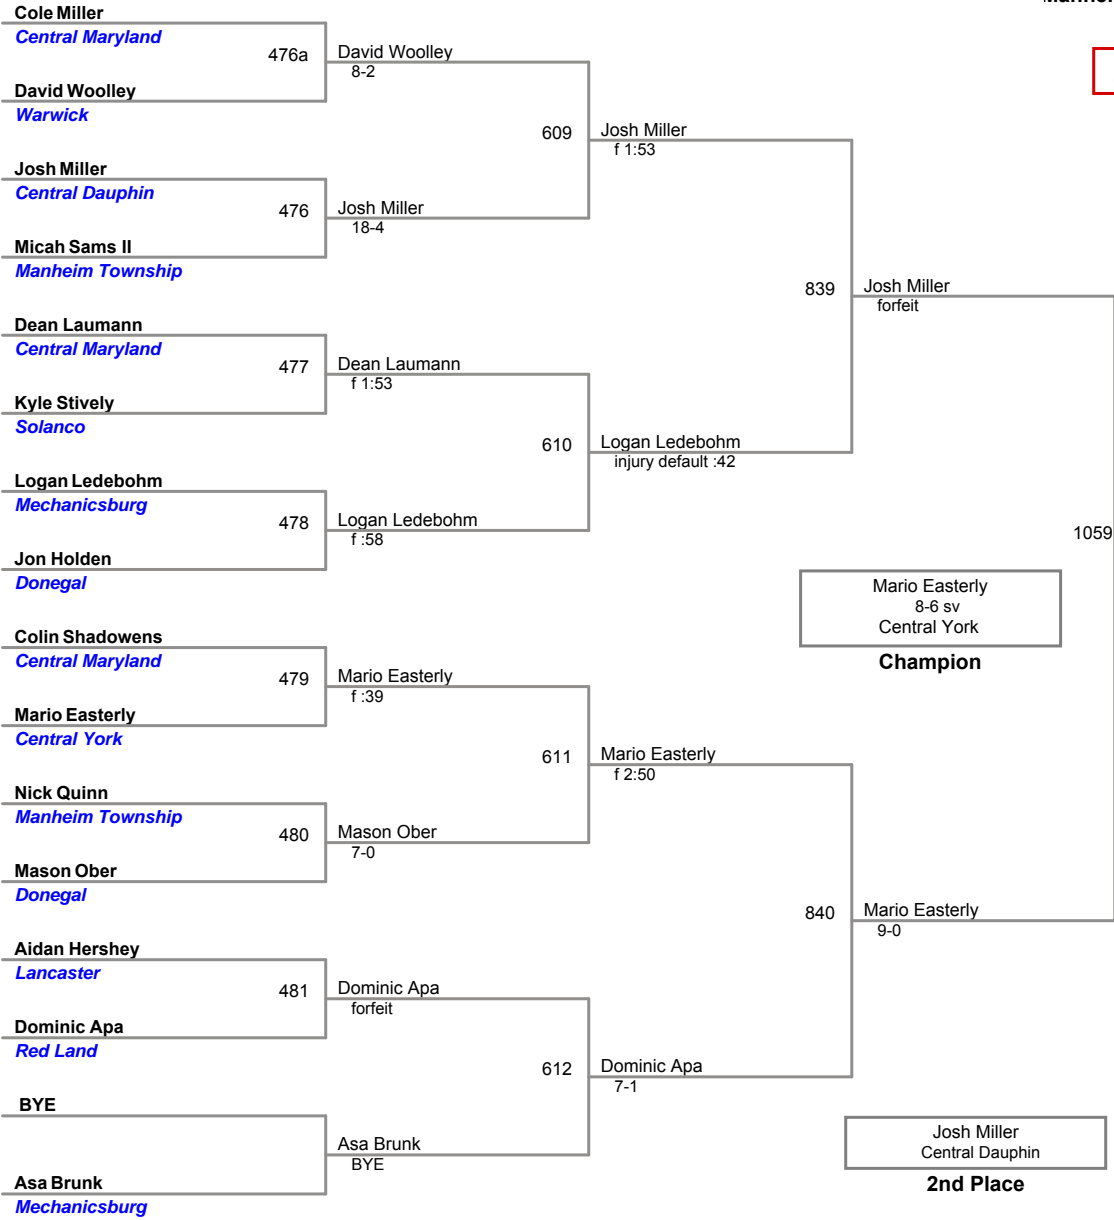

Manheim Township Youth
Junior

85 Lbs