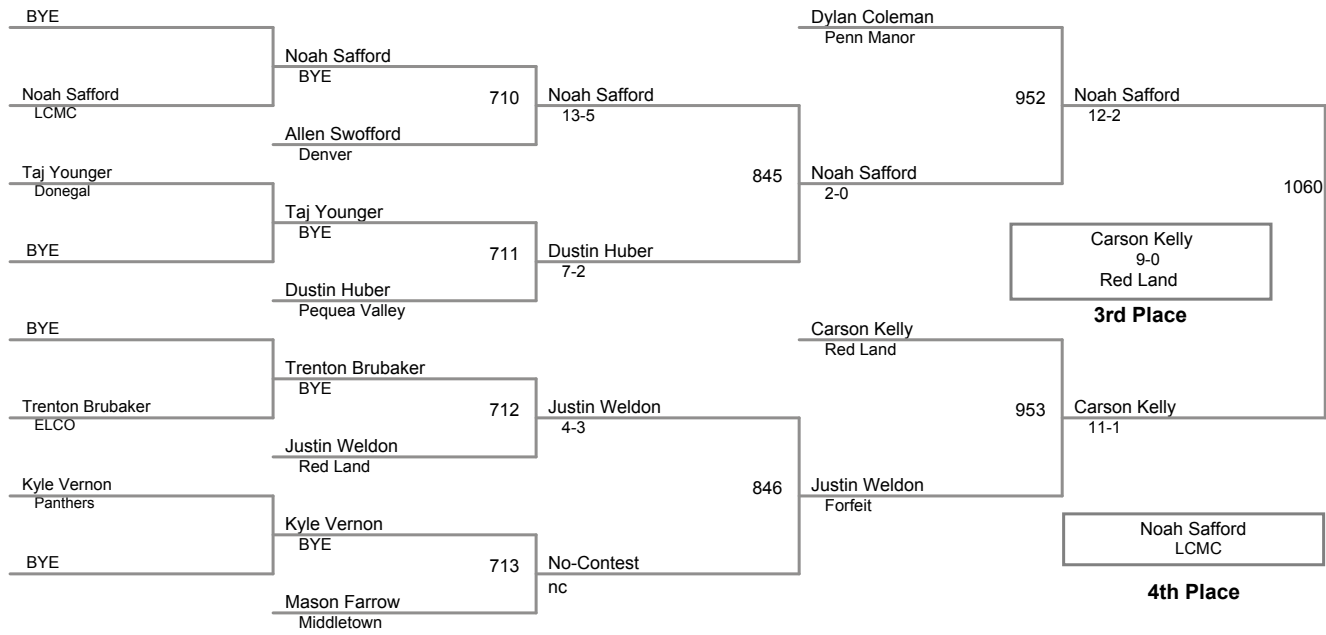

Manheim Township Youth
Junior

90 Lbs