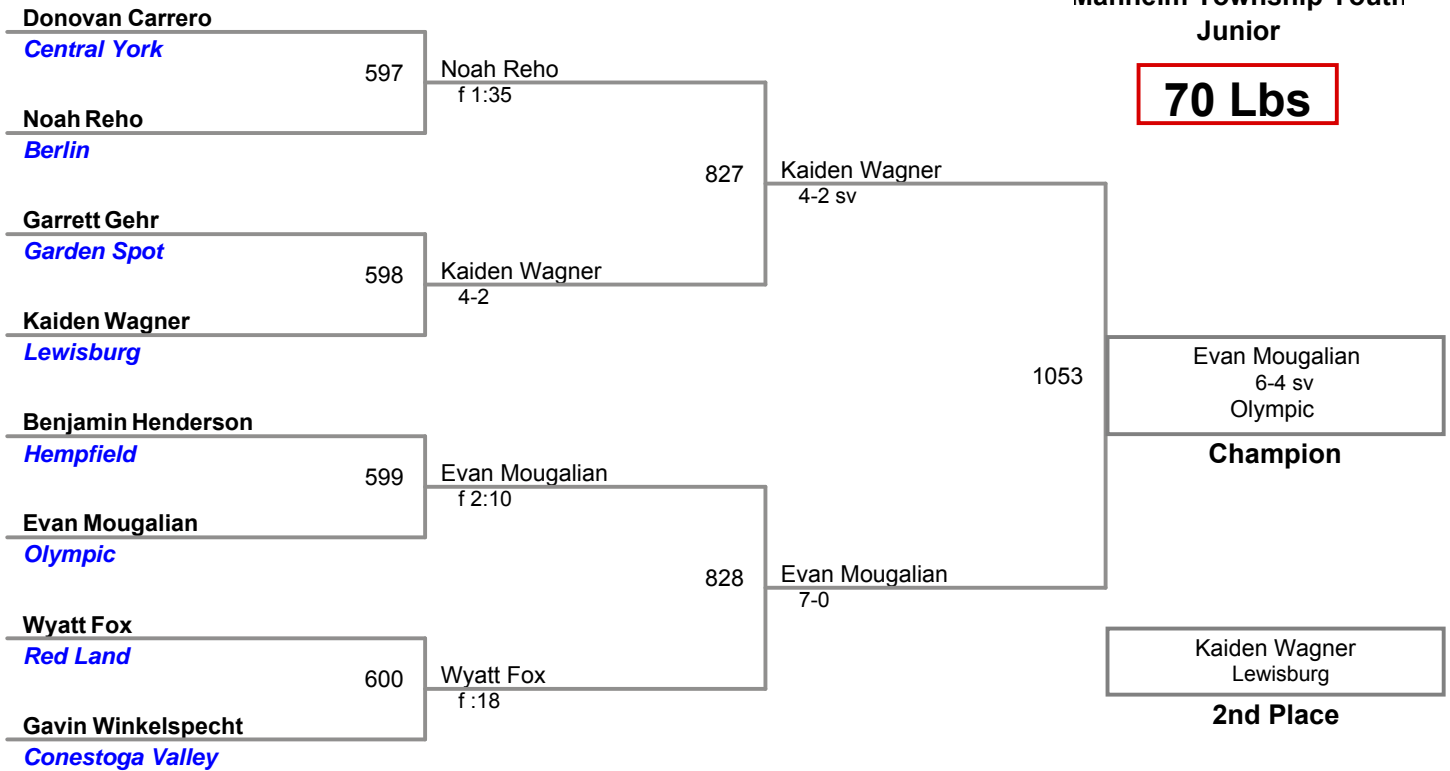

**Manheim Township Youth  
Junior**

**65 Lbs**

**Manheim Township Youth  
Junior**

**70 Lbs**

Manheim Township Youth  
Junior

**75 Lbs**

Manheim Township Youth  
Junior

**80 Lbs**

Manheim Township Youth  
Junior

**85 Lbs**

Manheim Township Youth  
Junior

**90 Lbs**

**Manheim Township Youth  
Junior**

**95 Lbs**

**Manheim Township Youth  
Junior**

**100 Lbs**