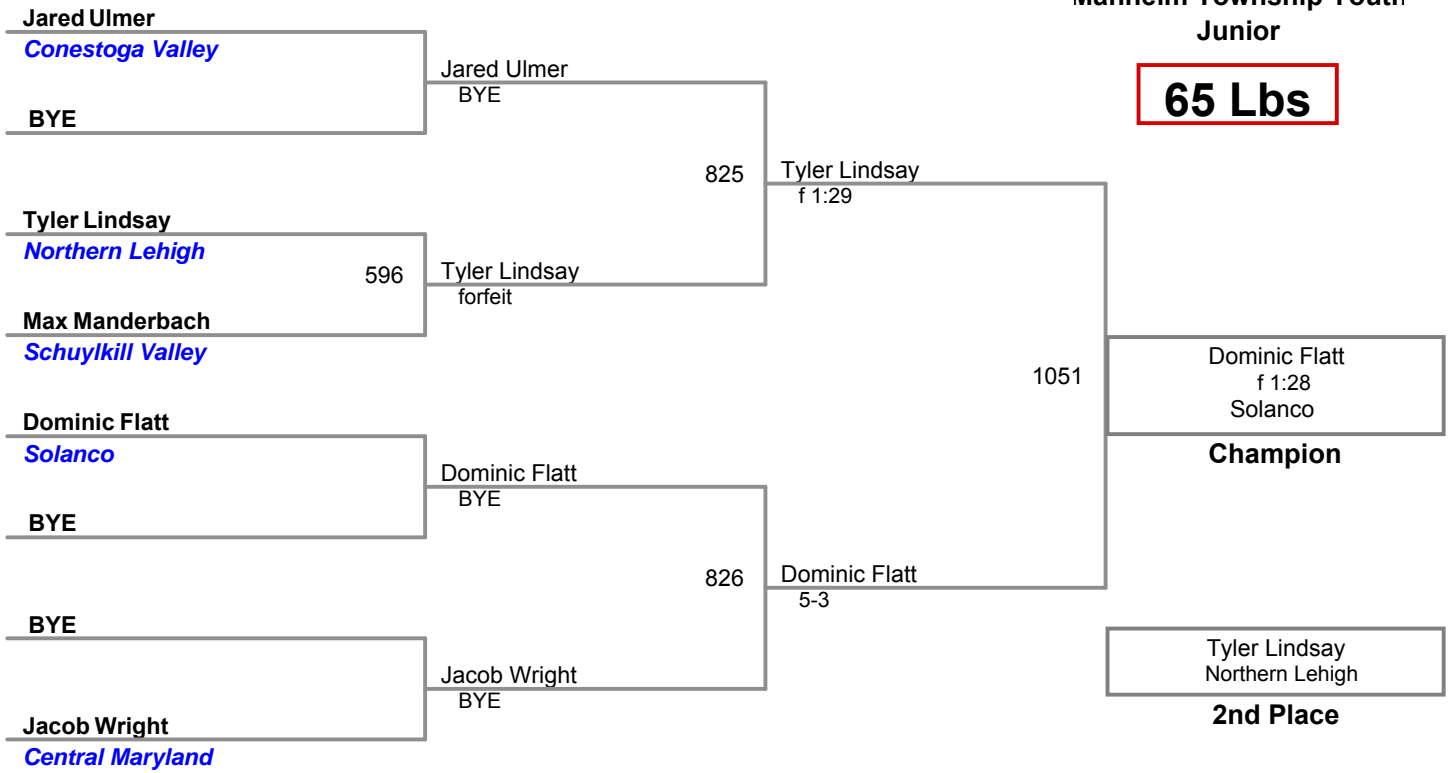

**Manheim Township Youth  
Junior**

**65 Lbs**

**Manheim Township Youth  
Junior**

**70 Lbs**

Manheim Township Youth  
Junior

**75 Lbs**

Manheim Township Youth  
Junior

**80 Lbs**

Manheim Township Youth  
Junior

**85 Lbs**

Manheim Township Youth  
Junior

**90 Lbs**

**Manheim Township Youth  
Junior**

**95 Lbs**

**Manheim Township Youth  
Junior**

**100 Lbs**