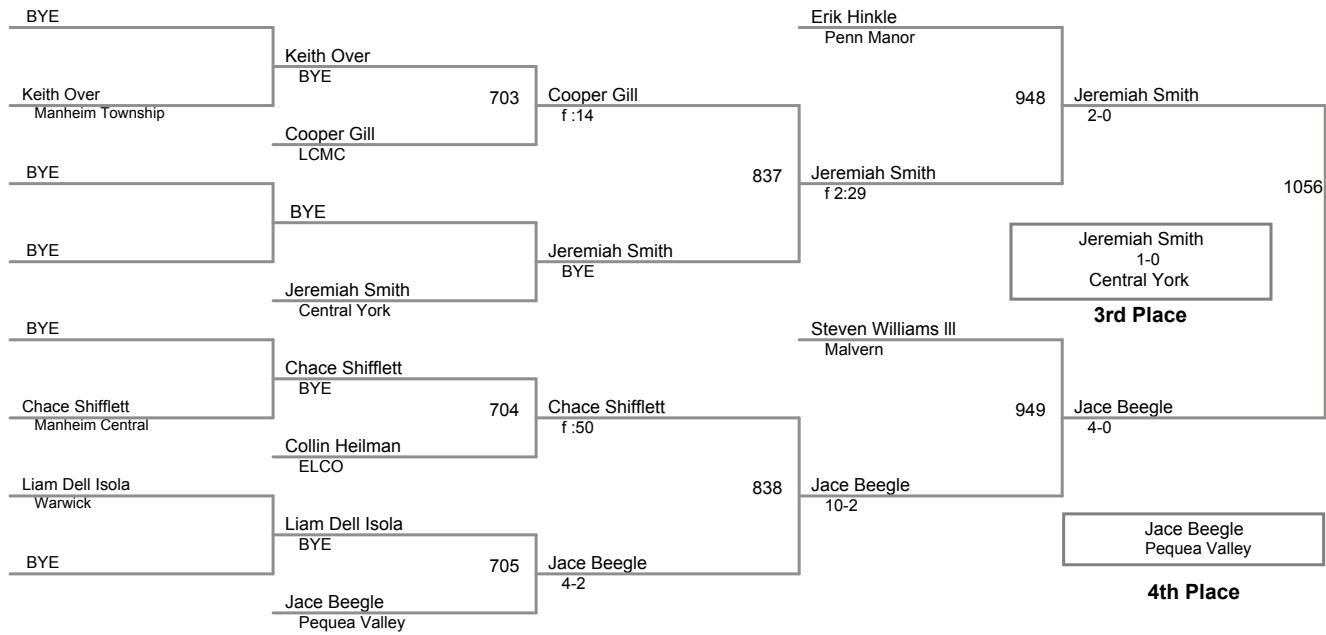

**Manheim Township Youth  
Junior**

**65 Lbs**

**Manheim Township Youth  
Junior**

**70 Lbs**

Manheim Township Youth  
Junior

**75 Lbs**

Manheim Township Youth  
Junior

**80 Lbs**