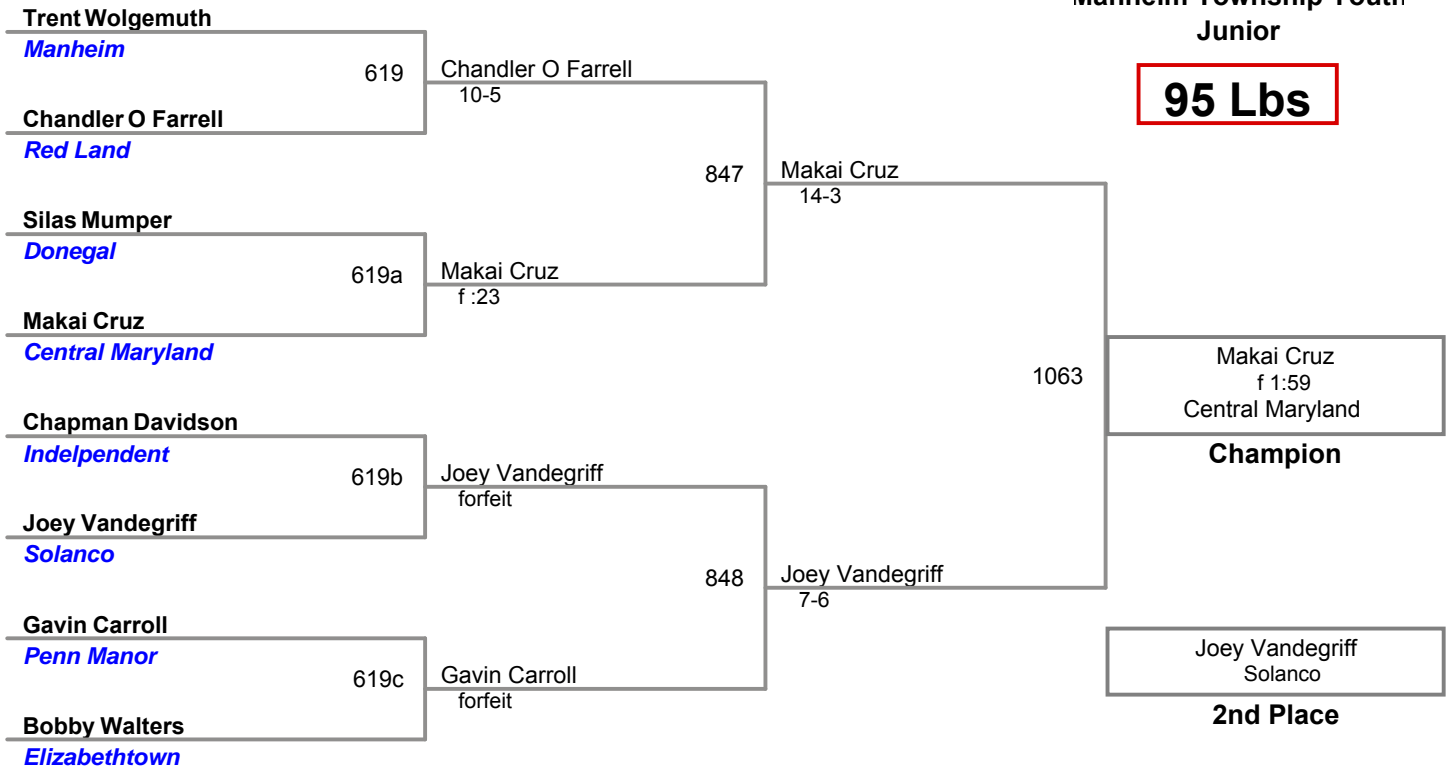

Manheim Township Youth  
Junior

**85 Lbs**

Manheim Township Youth  
Junior

**90 Lbs**

**Manheim Township Youth  
Junior**

**95 Lbs**

**Manheim Township Youth  
Junior**

**100 Lbs**