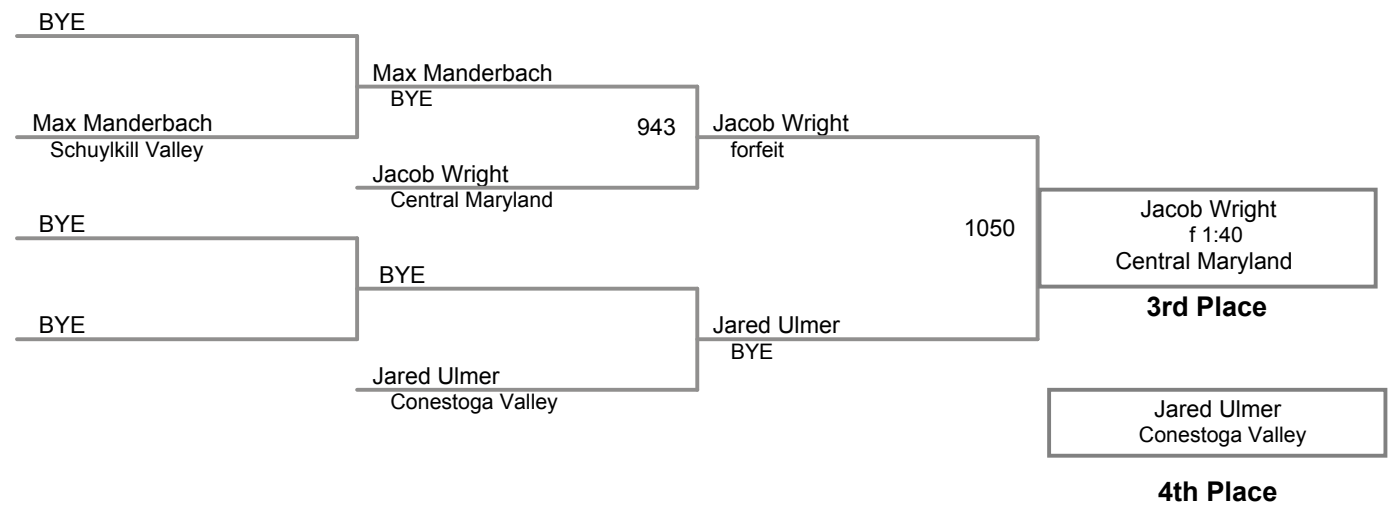

**Manheim Township Youth  
Junior**

**65 Lbs**

**Manheim Township Youth  
Junior**

**70 Lbs**

Manheim Township Youth  
Junior

**75 Lbs**

Manheim Township Youth  
Junior

**80 Lbs**

Manheim Township Youth  
Junior

**85 Lbs**

Manheim Township Youth  
Junior

**90 Lbs**

**Manheim Township Youth  
Junior**

**95 Lbs**

**Manheim Township Youth  
Junior**

**100 Lbs**