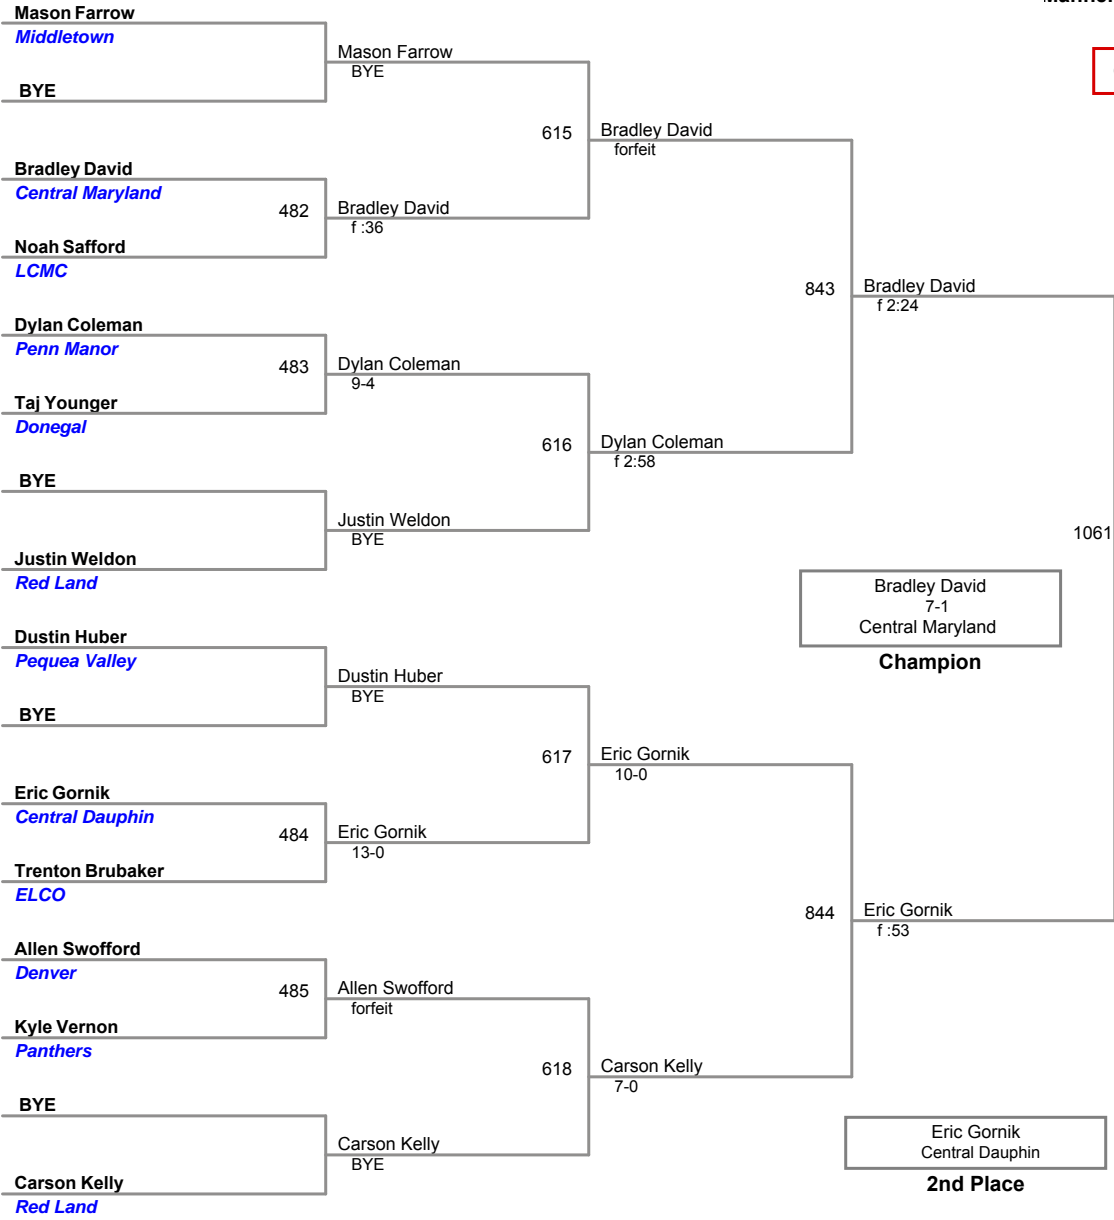

Manheim Township Youth
Junior

90 Lbs