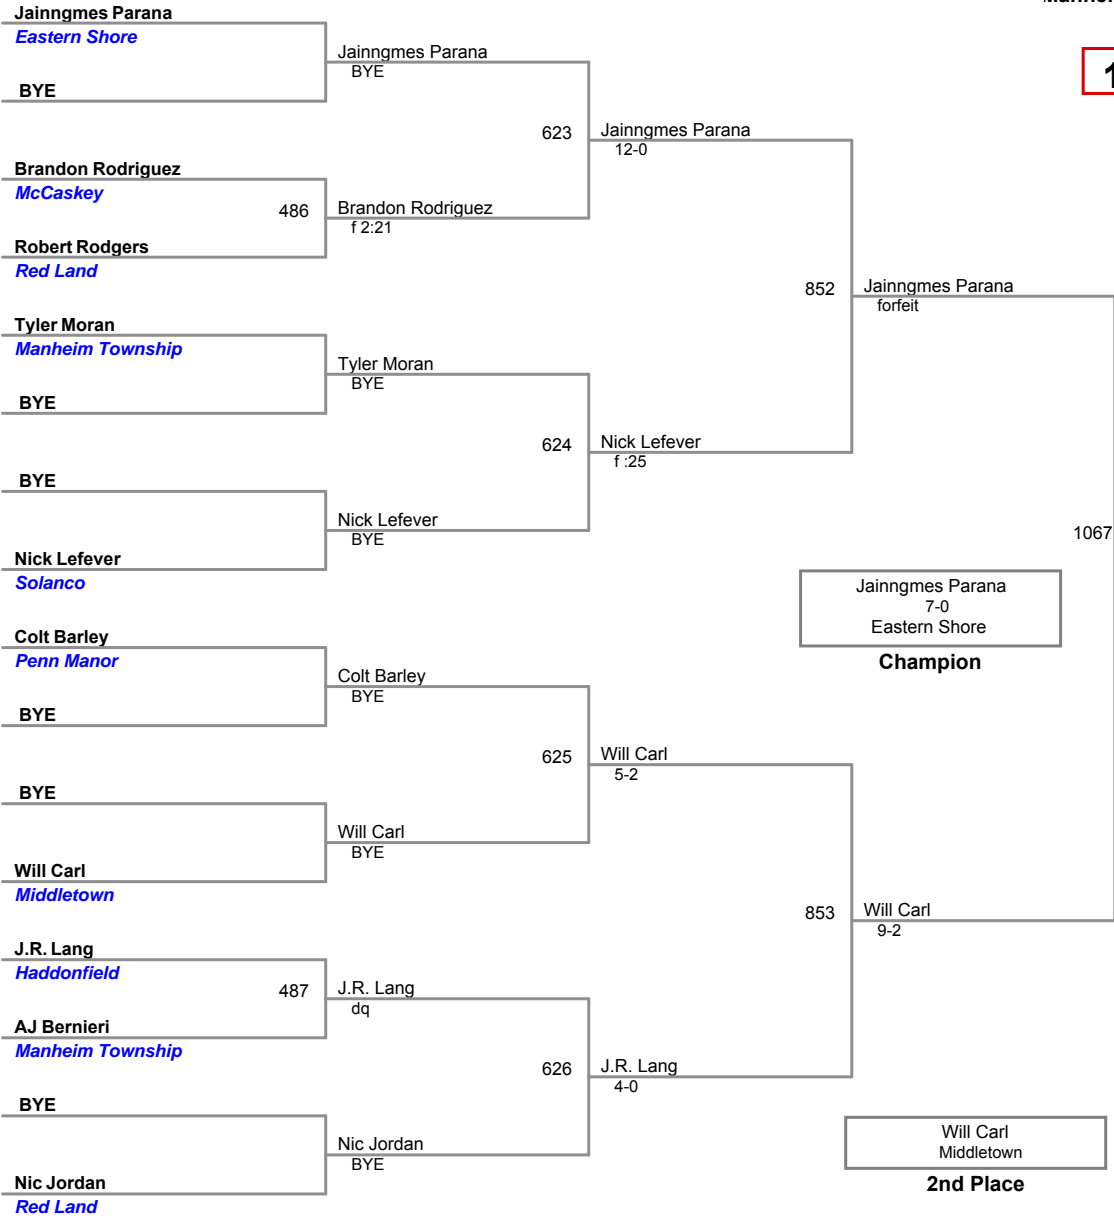

Manheim Township Youth
Junior

110 Lbs