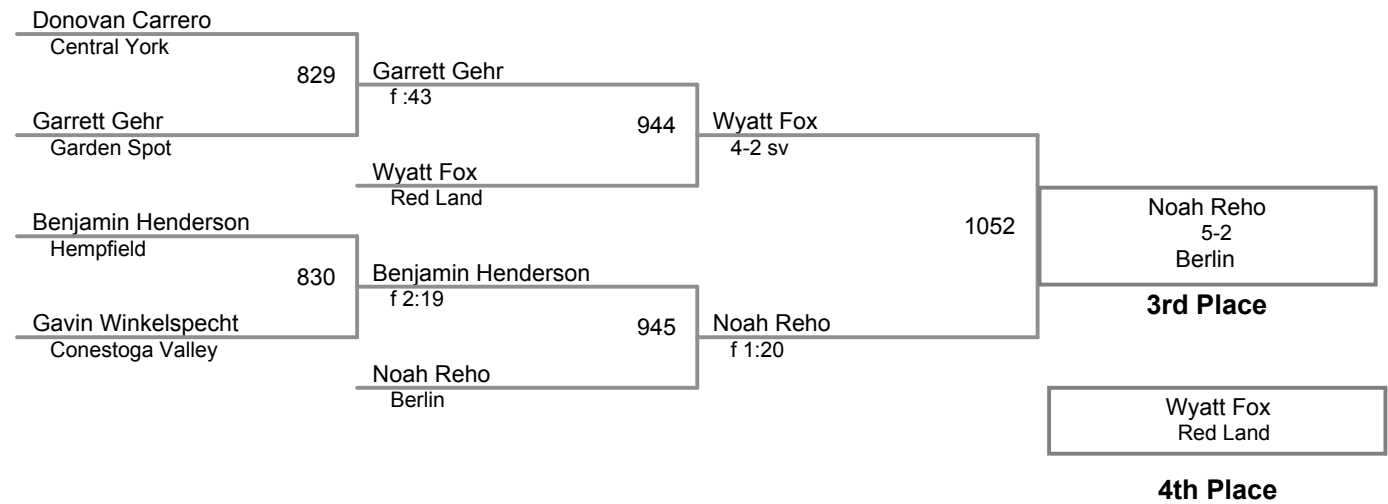

**Manheim Township Youth  
Junior**

**65 Lbs**

**Manheim Township Youth  
Junior**

**70 Lbs**

Manheim Township Youth  
Junior

**75 Lbs**

Manheim Township Youth  
Junior

**80 Lbs**

Manheim Township Youth  
Junior

**85 Lbs**

Manheim Township Youth  
Junior

**90 Lbs**

**Manheim Township Youth  
Junior**

**95 Lbs**

**Manheim Township Youth  
Junior**

**100 Lbs**