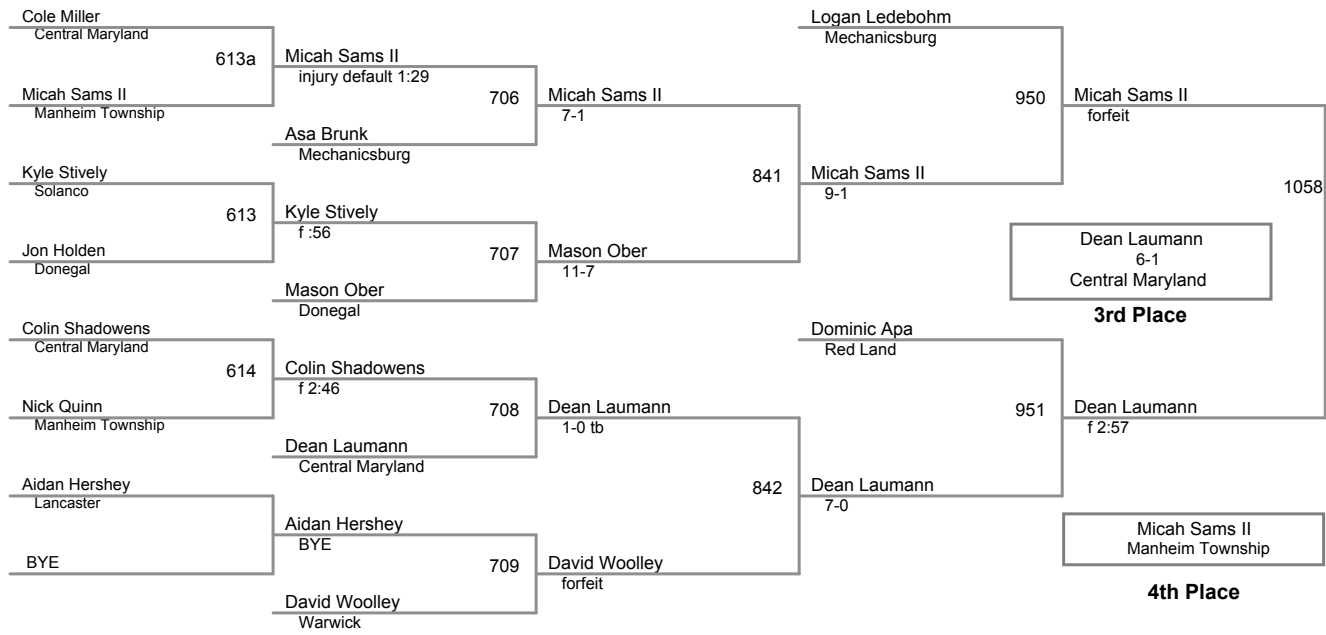

**Manheim Township Youth  
Junior**

**65 Lbs**

**Manheim Township Youth  
Junior**

**70 Lbs**

Manheim Township Youth  
Junior

**75 Lbs**

Manheim Township Youth  
Junior

**80 Lbs**

Manheim Township Youth  
Junior

**85 Lbs**

Manheim Township Youth  
Junior

**90 Lbs**

**Manheim Township Youth  
Junior**

**95 Lbs**

**Manheim Township Youth  
Junior**

**100 Lbs**