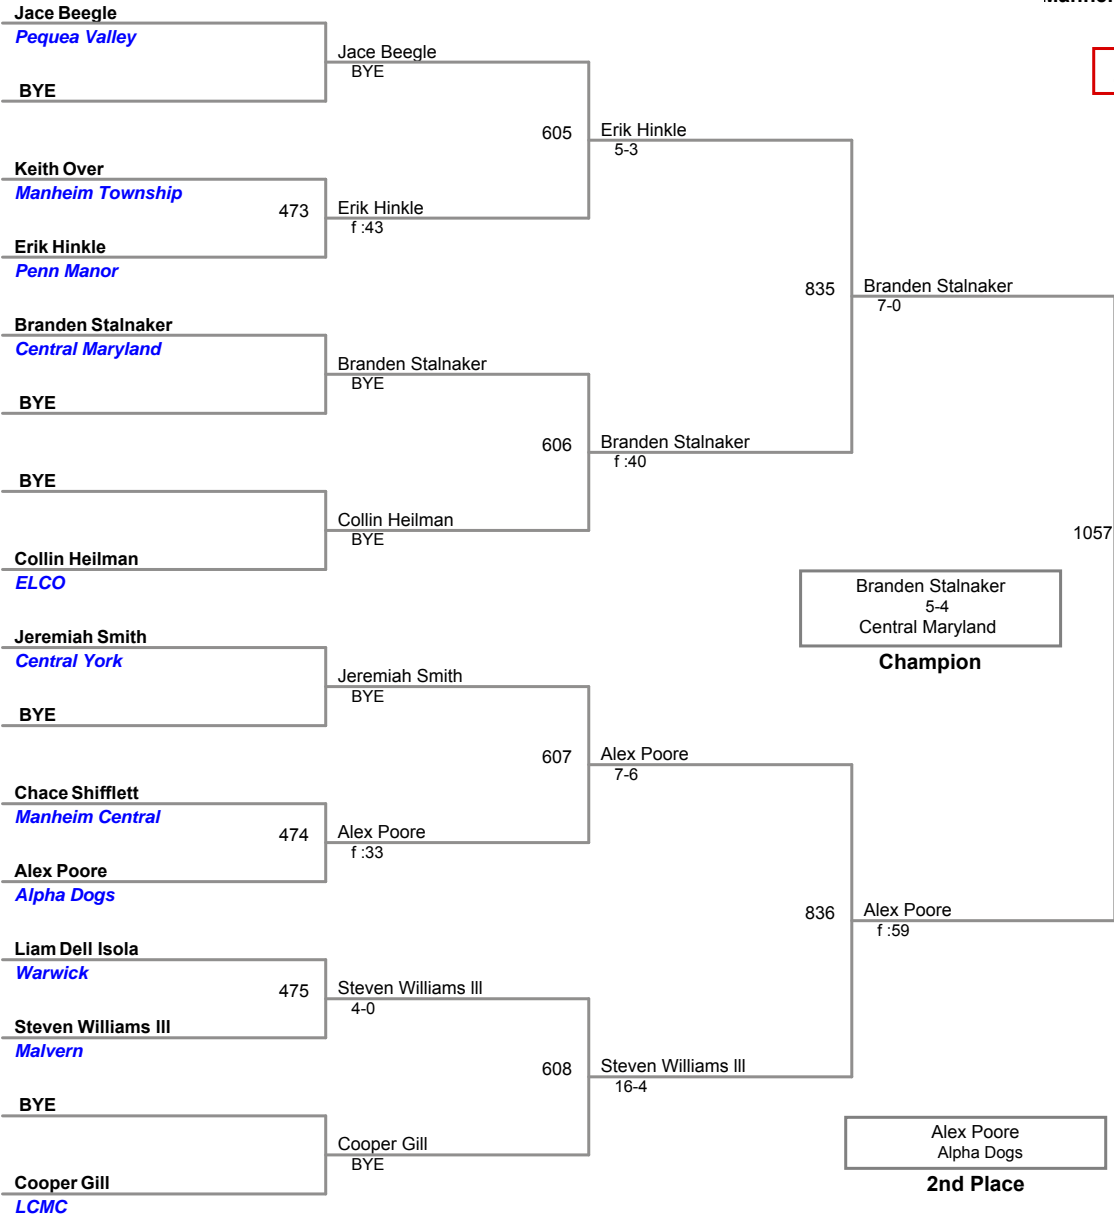

**Manheim Township Youth  
Junior**

**65 Lbs**

**Manheim Township Youth  
Junior**

**70 Lbs**

Manheim Township Youth  
Junior

**75 Lbs**

Manheim Township Youth  
Junior

**80 Lbs**