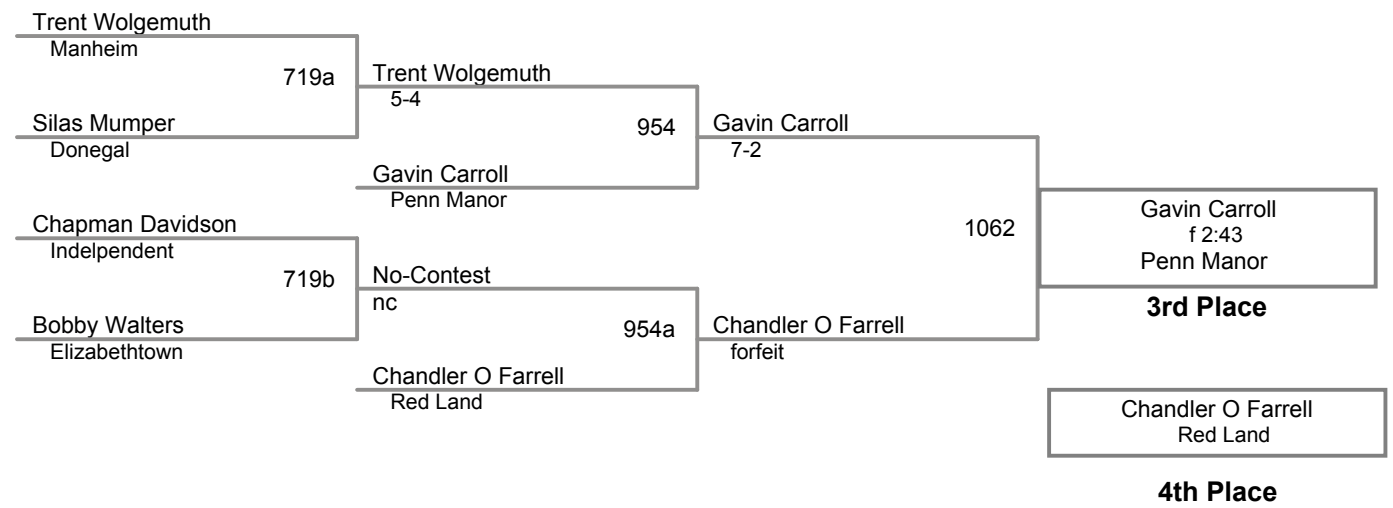

Manheim Township Youth  
Junior

**85 Lbs**

Manheim Township Youth  
Junior

**90 Lbs**

**Manheim Township Youth  
Junior**

**95 Lbs**

**Manheim Township Youth  
Junior**

**100 Lbs**