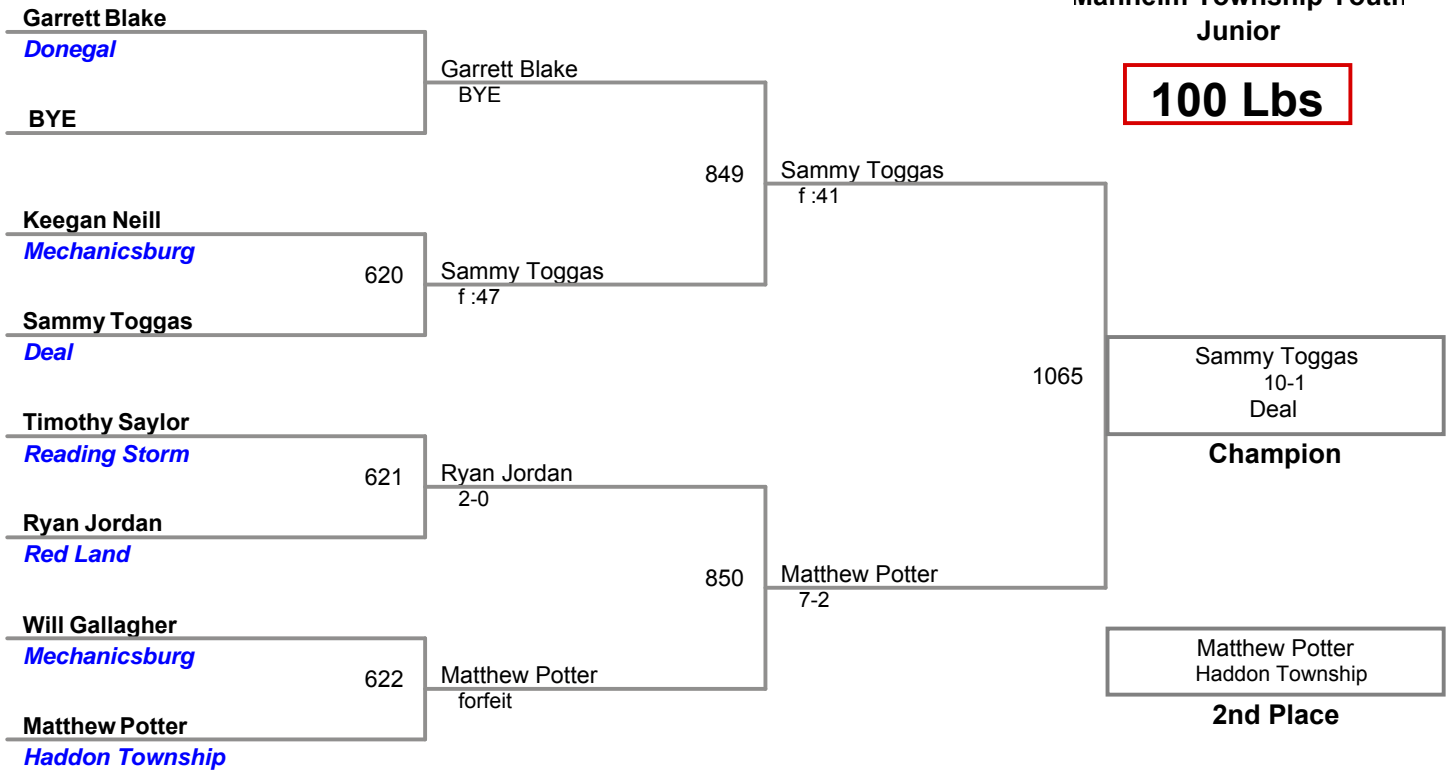

Manheim Township Youth  
Junior

**85 Lbs**

Manheim Township Youth  
Junior

**90 Lbs**

**Manheim Township Youth  
Junior**

**95 Lbs**

**Manheim Township Youth  
Junior**

**100 Lbs**