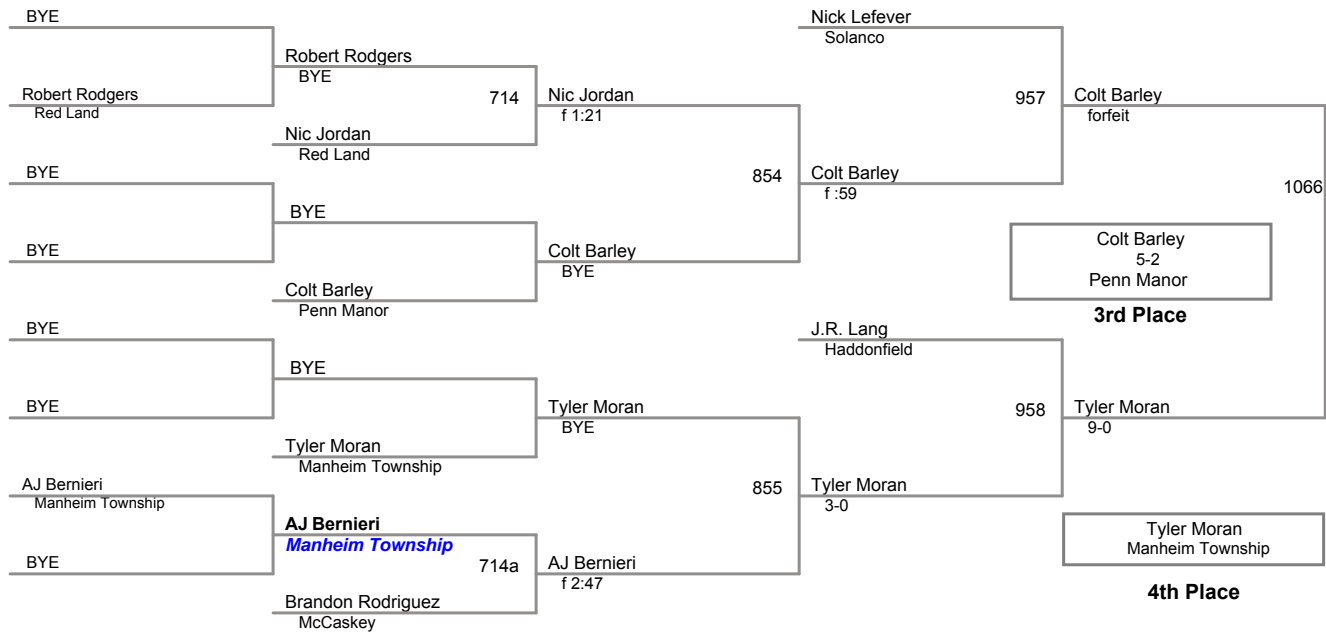

Manheim Township Youth
Junior

110 Lbs