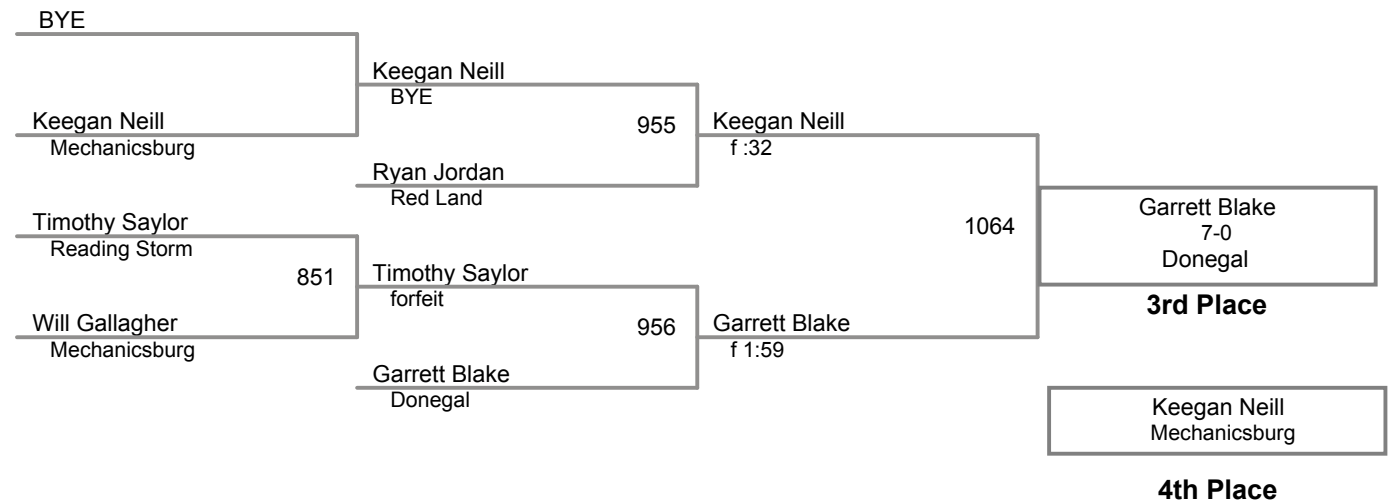

Manheim Township Youth  
Junior

**85 Lbs**

Manheim Township Youth  
Junior

**90 Lbs**

**Manheim Township Youth  
Junior**

**95 Lbs**

**Manheim Township Youth  
Junior**

**100 Lbs**