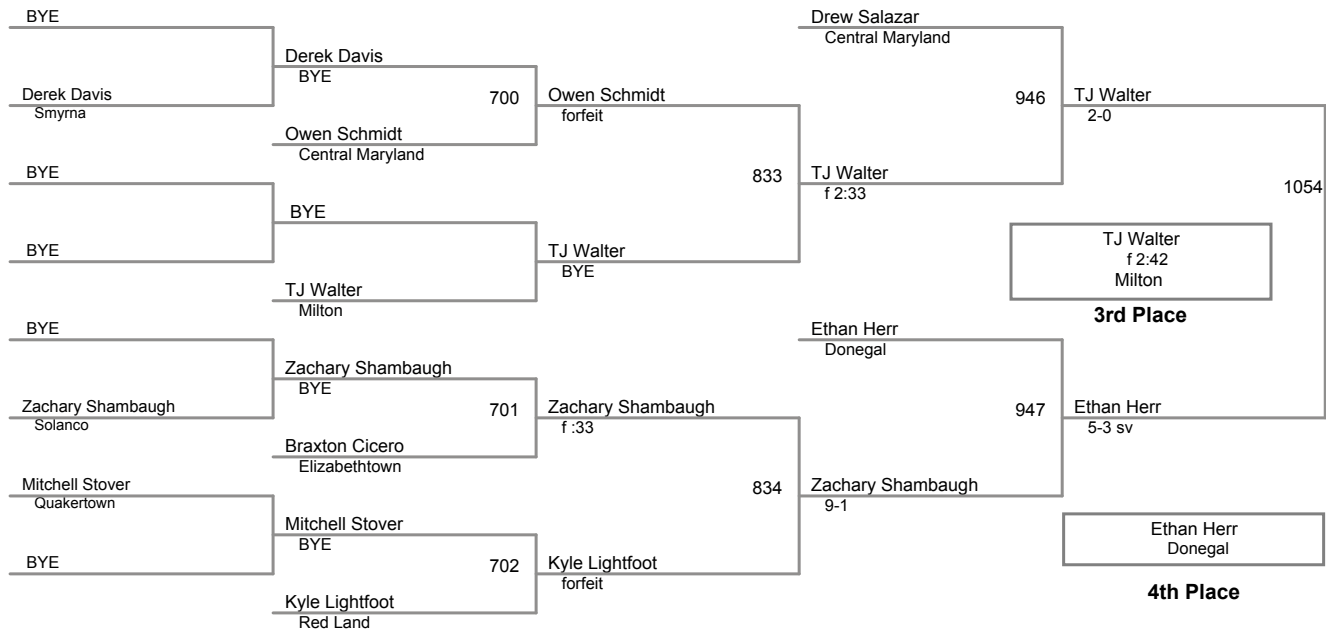

**Manheim Township Youth  
Junior**

**65 Lbs**

**Manheim Township Youth  
Junior**

**70 Lbs**

Manheim Township Youth  
Junior

**75 Lbs**

Manheim Township Youth  
Junior

**80 Lbs**