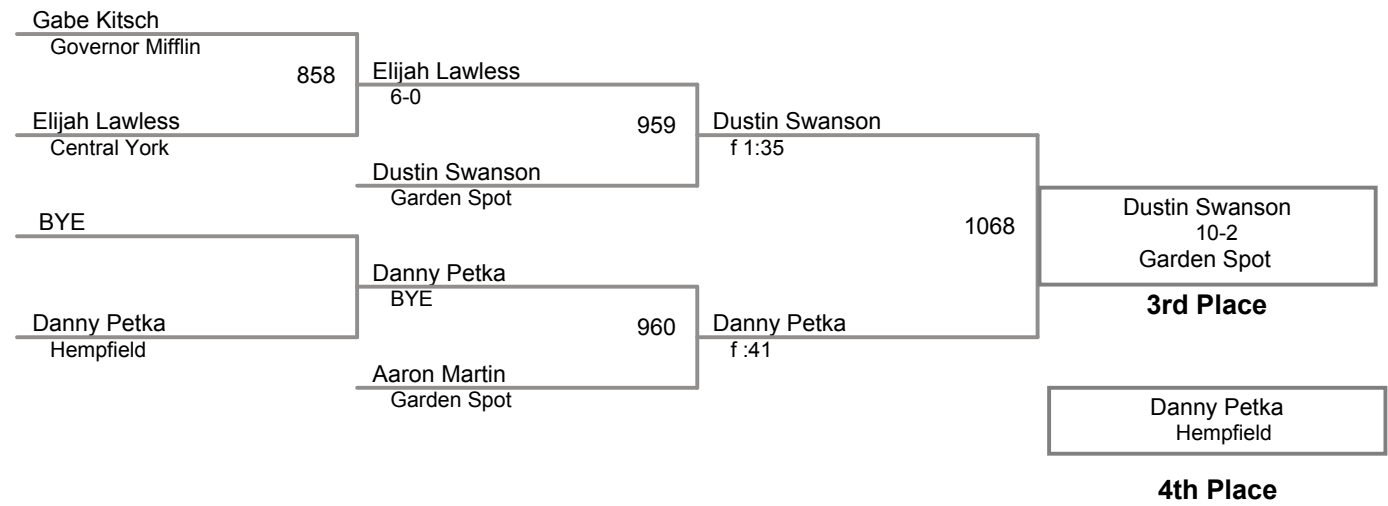

**Manheim Township Youth
Junior**

120 Lbs