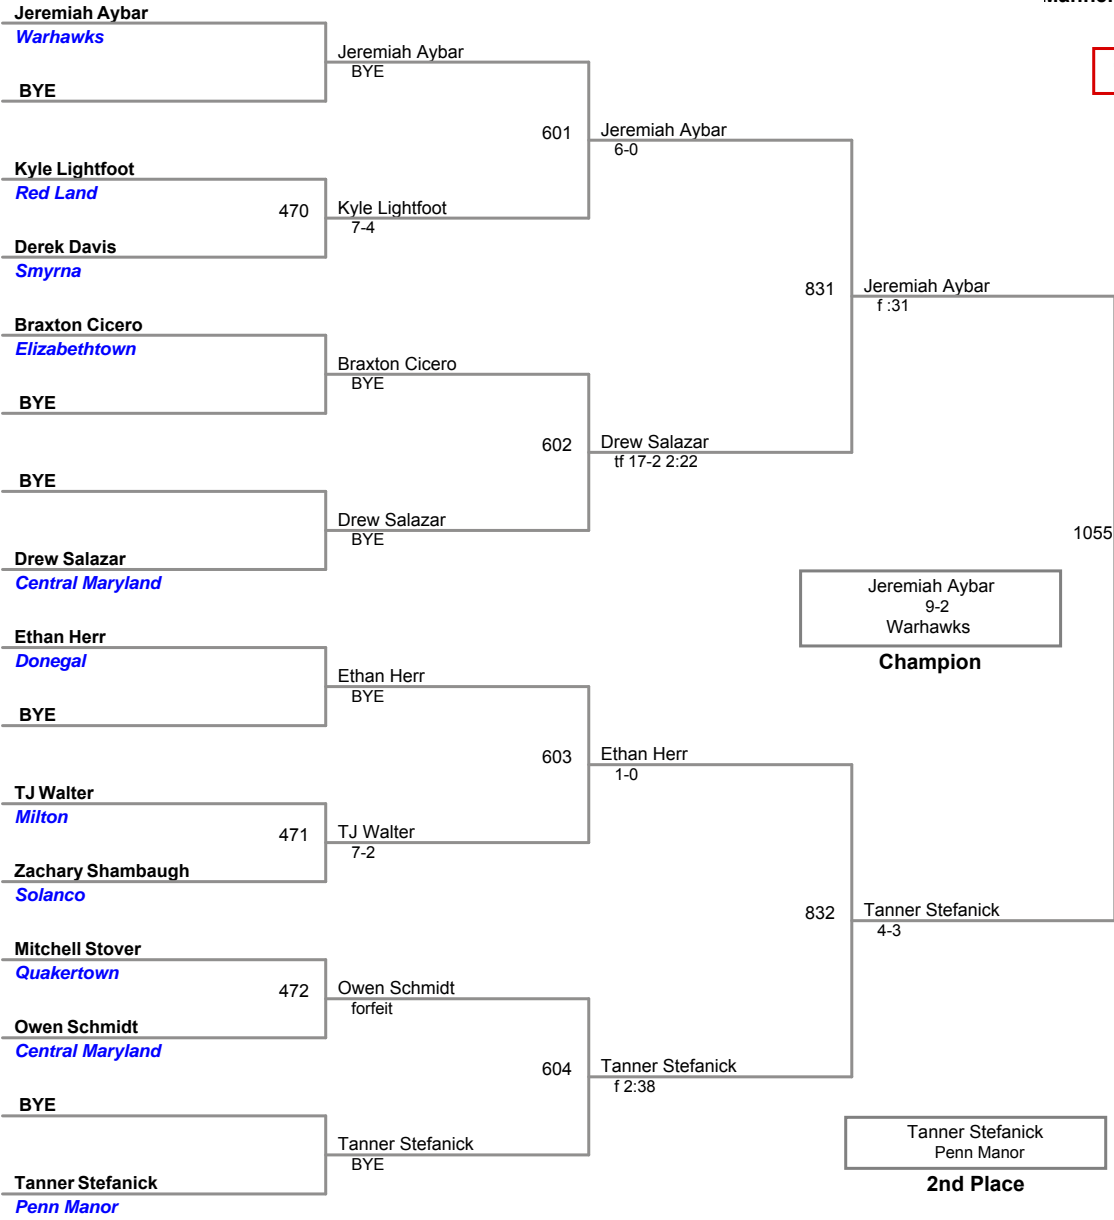

**Manheim Township Youth  
Junior**

**65 Lbs**

**Manheim Township Youth  
Junior**

**70 Lbs**

Manheim Township Youth  
Junior

**75 Lbs**

Manheim Township Youth  
Junior

**80 Lbs**