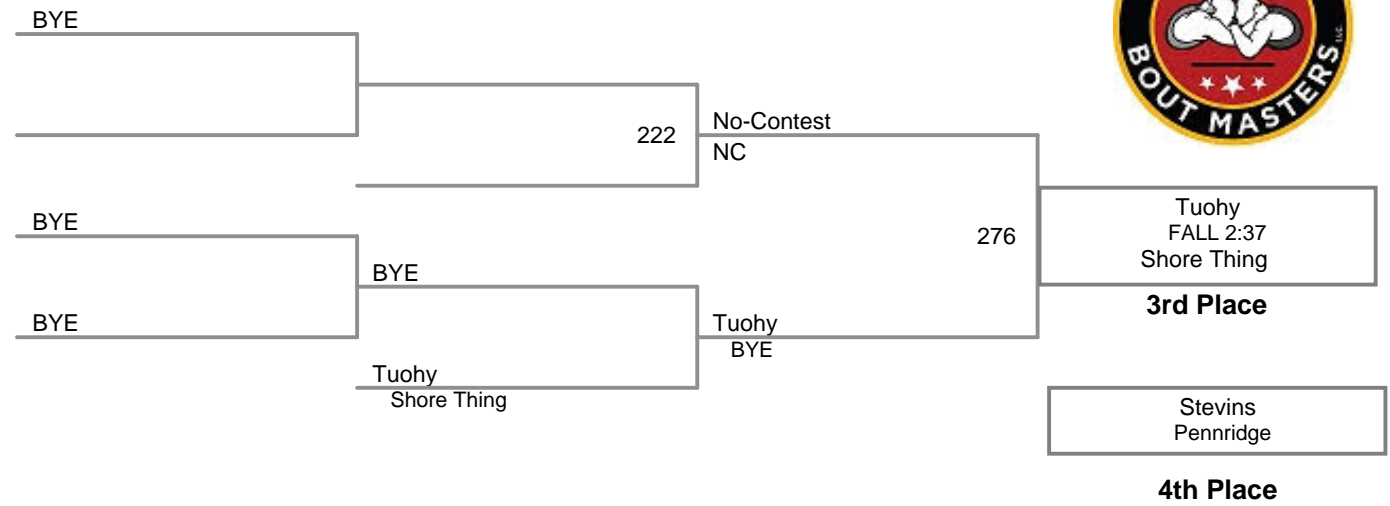

**BIG RED NOVICE
PeeWee**

37 Lbs

**BIG RED NOVICE
PeeWee**

41 Lbs

**BIG RED NOVICE
PeeWee**

45 Lbs

4-Man Round Robin

BIG RED NOVICE
PeeWee