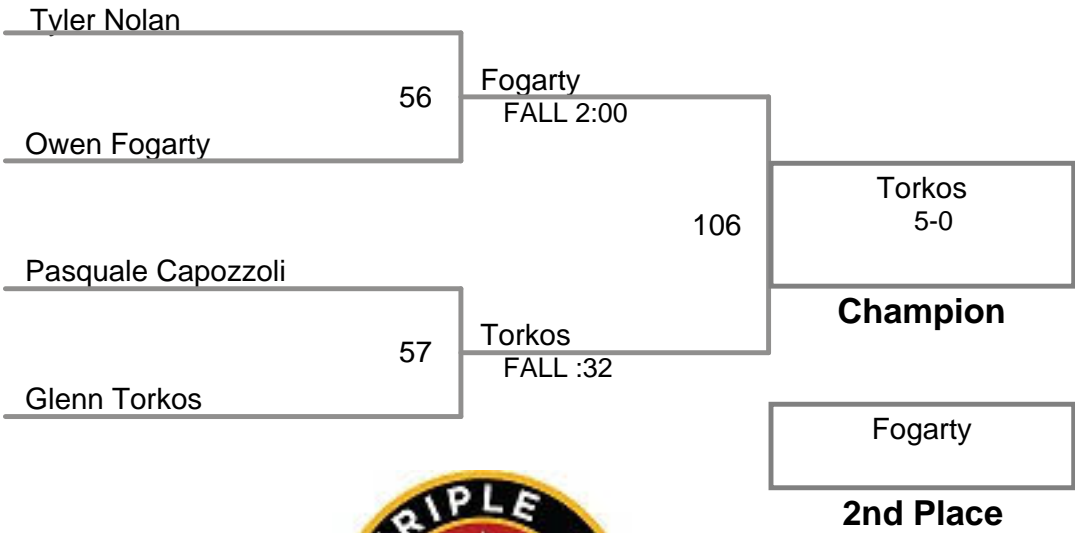

Junior

80 Lbs

85 Lbs

90 Lbs

35TH ANNUAL CALDWELL.PM
Junior

95 Lbs

100 Lbs

3-Man Round Robin