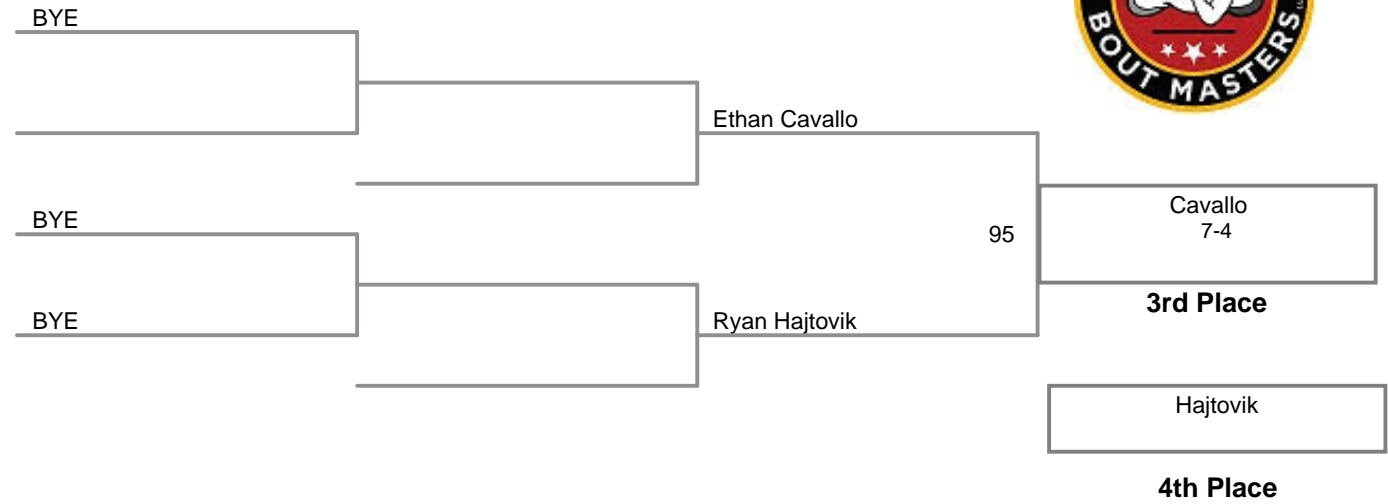

35TH ANNUAL CALDWELL.PM

Junior

70 Lbs

Junior

75 Lbs

35TH ANNUAL CALDWELL.PM
Junior

78 Lbs

35TH ANNUAL CALDWELL.PM