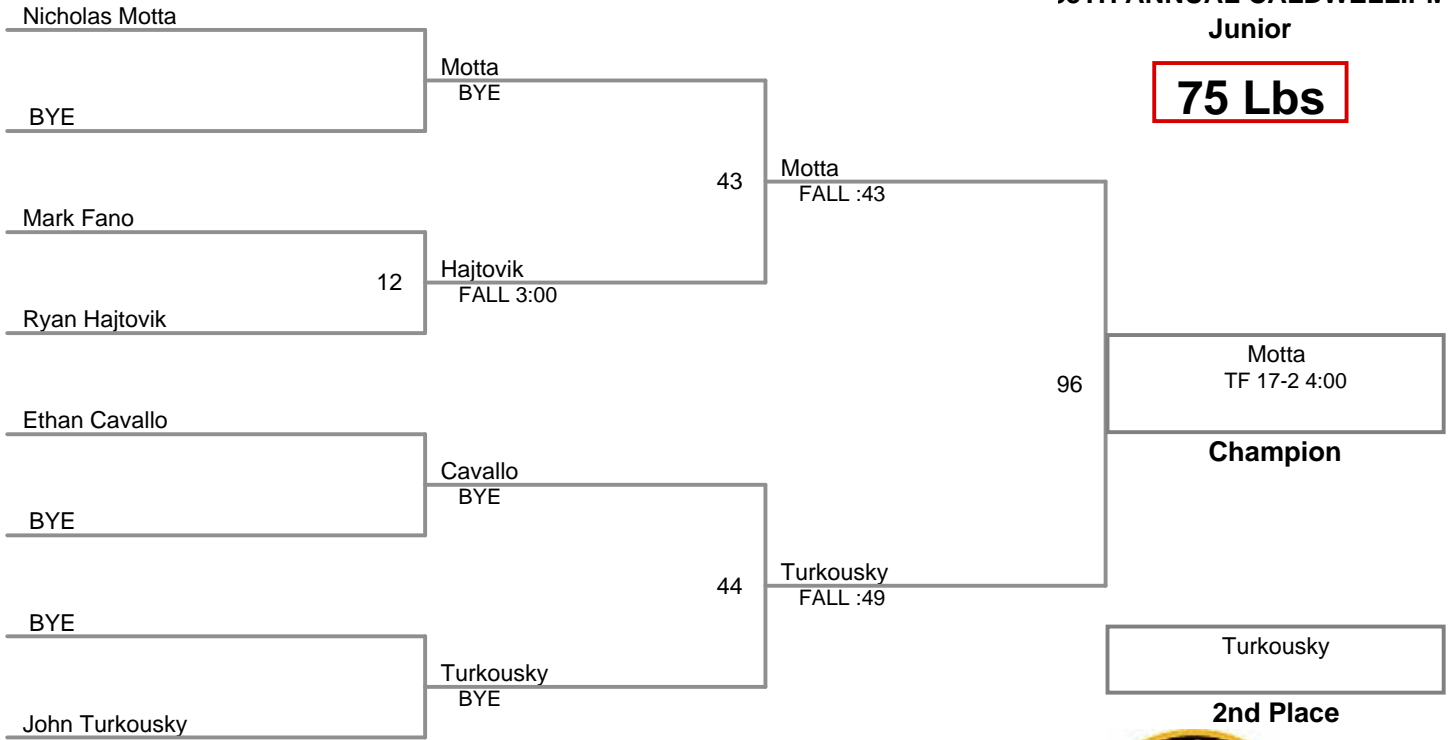

35TH ANNUAL CALDWELL.PM

Junior

70 Lbs

Junior

75 Lbs

35TH ANNUAL CALDWELL.PM
Junior

78 Lbs

35TH ANNUAL CALDWELL.PM