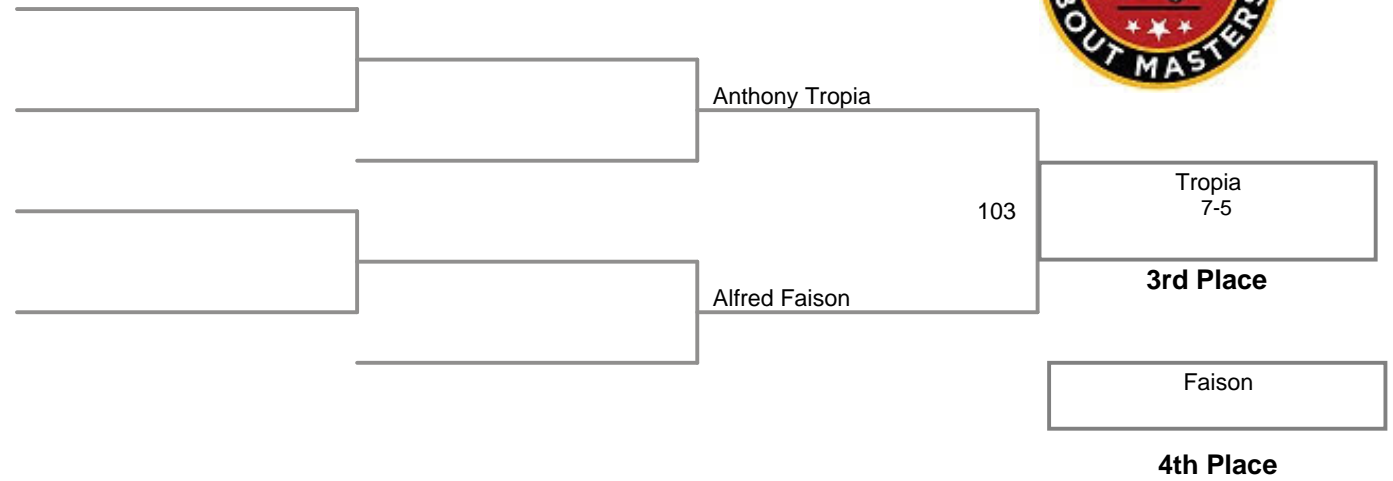

Junior

80 Lbs

85 Lbs

90 Lbs

35TH ANNUAL CALDWELL.PM
Junior

95 Lbs

100 Lbs

3-Man Round Robin