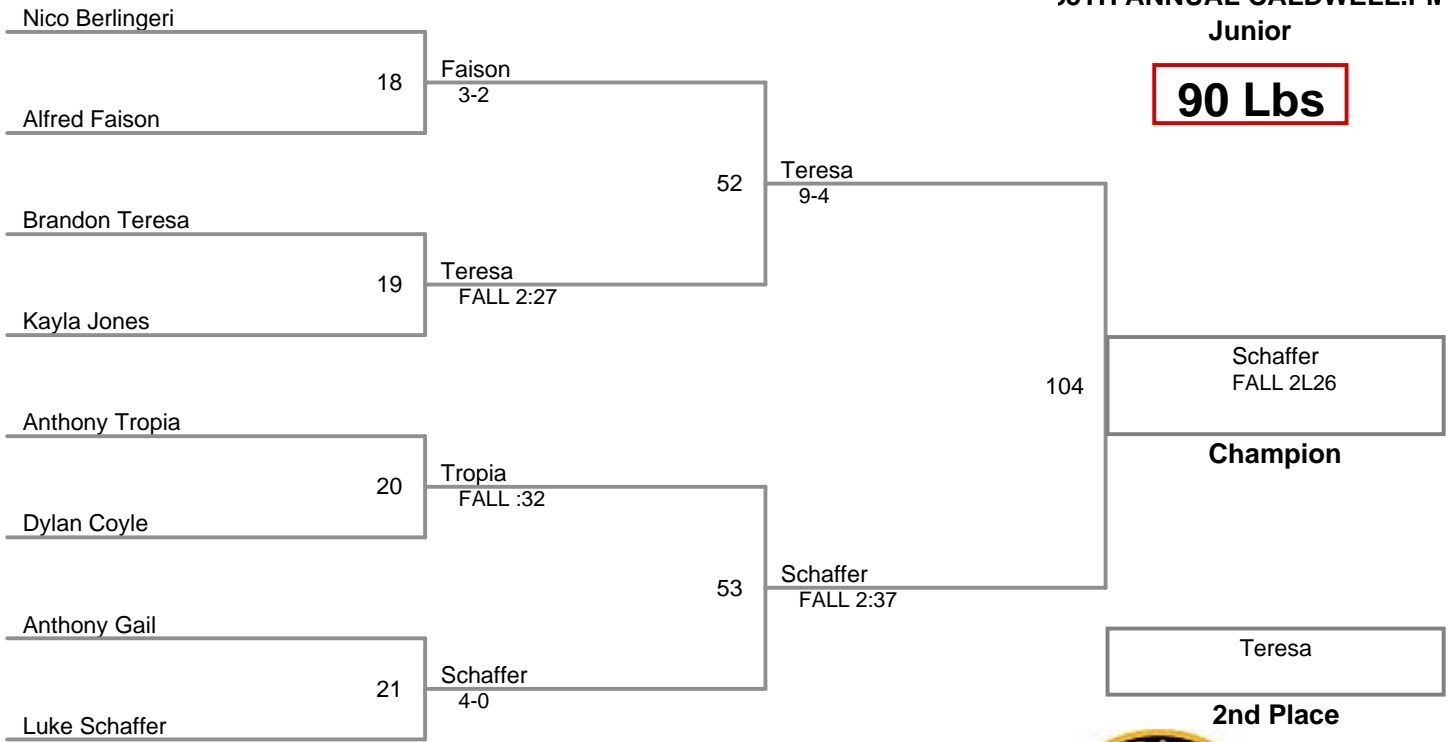

Junior

80 Lbs

85 Lbs

90 Lbs

35TH ANNUAL CALDWELL.PM
Junior

95 Lbs

100 Lbs

3-Man Round Robin