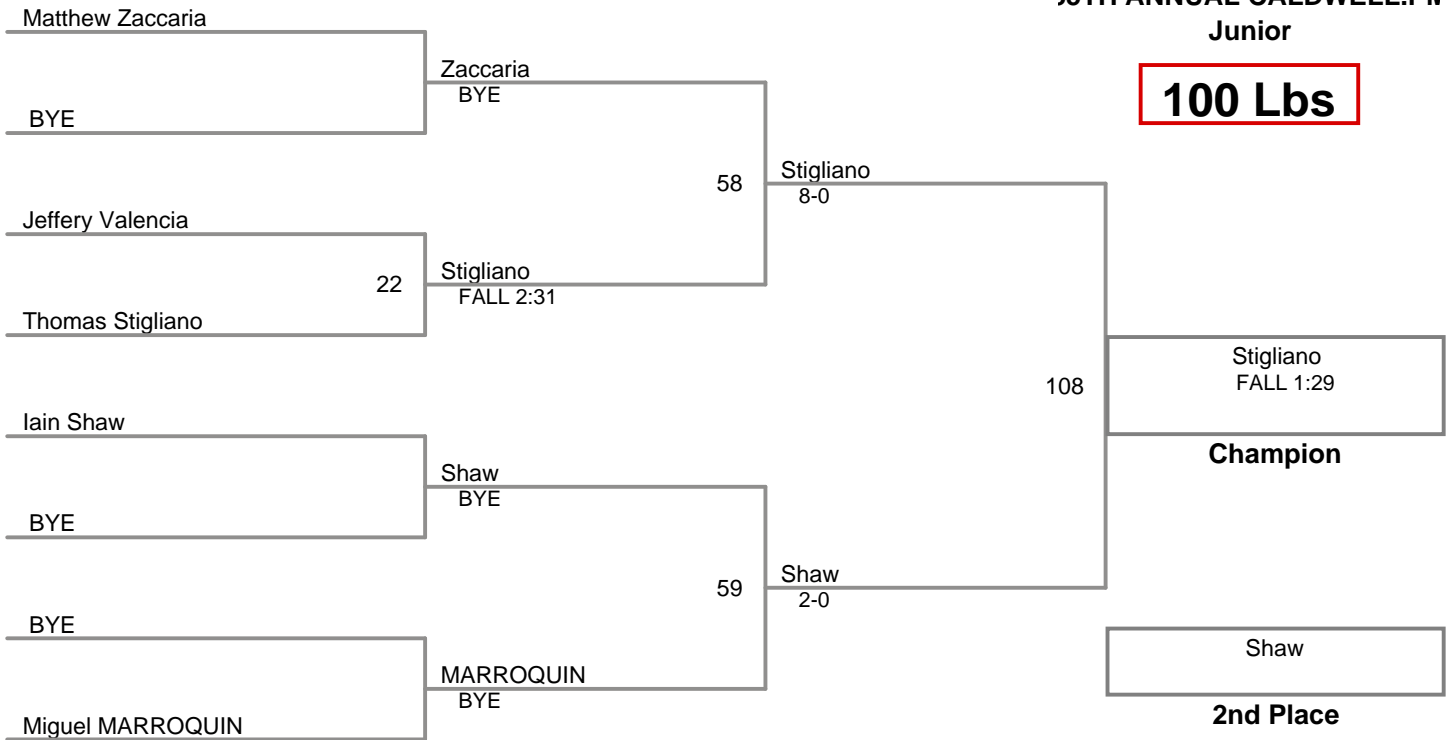

Junior

80 Lbs

85 Lbs

90 Lbs

35TH ANNUAL CALDWELL.PM
Junior

95 Lbs

100 Lbs

3-Man Round Robin