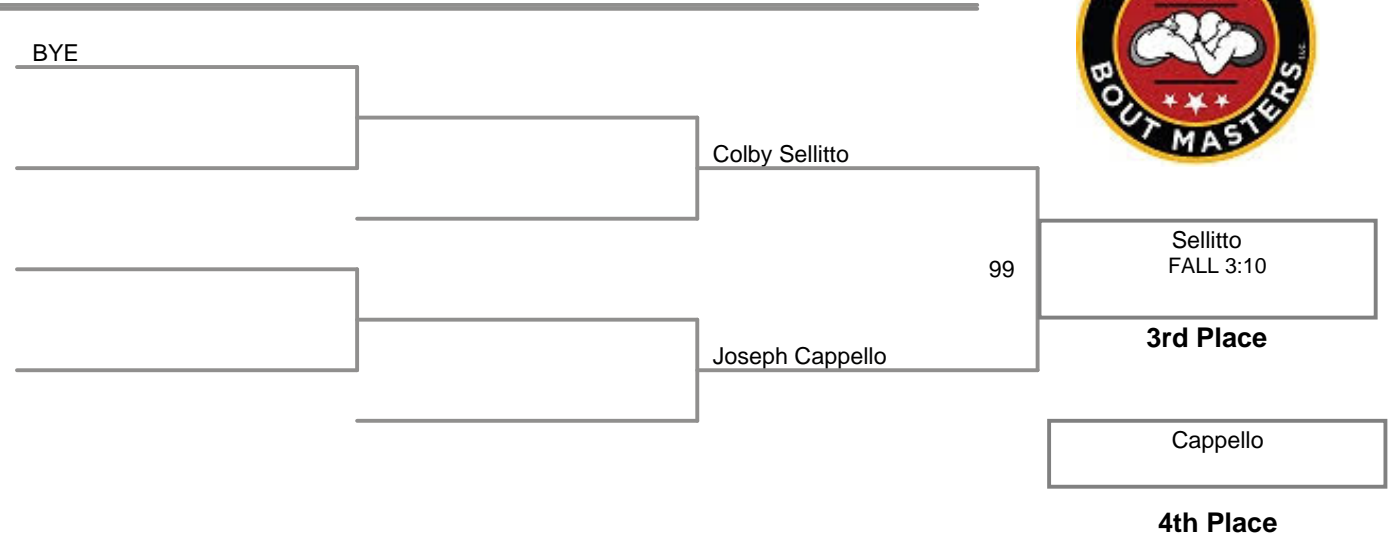

35TH ANNUAL CALDWELL.PM

Junior

80 Lbs