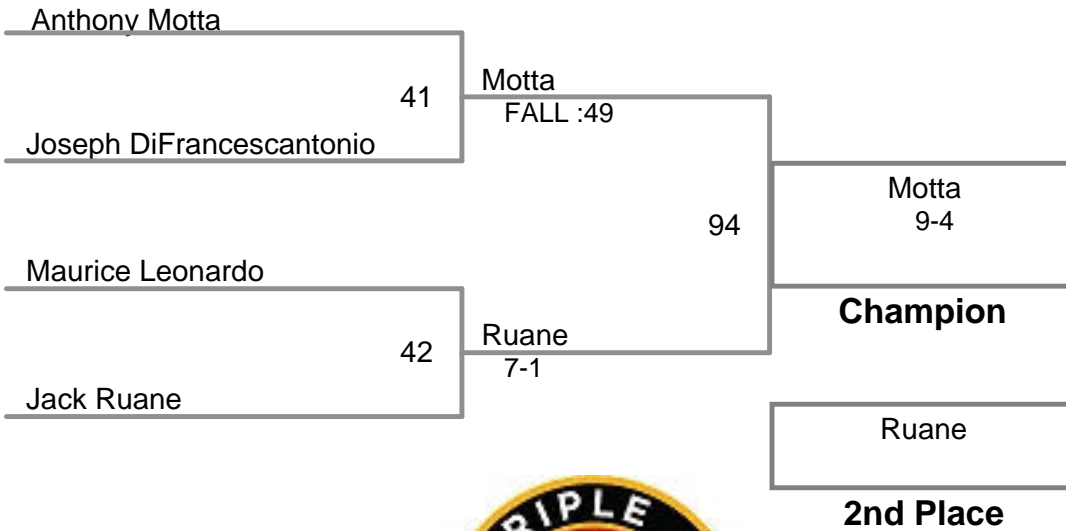

35TH ANNUAL CALDWELL.PM

Junior

70 Lbs