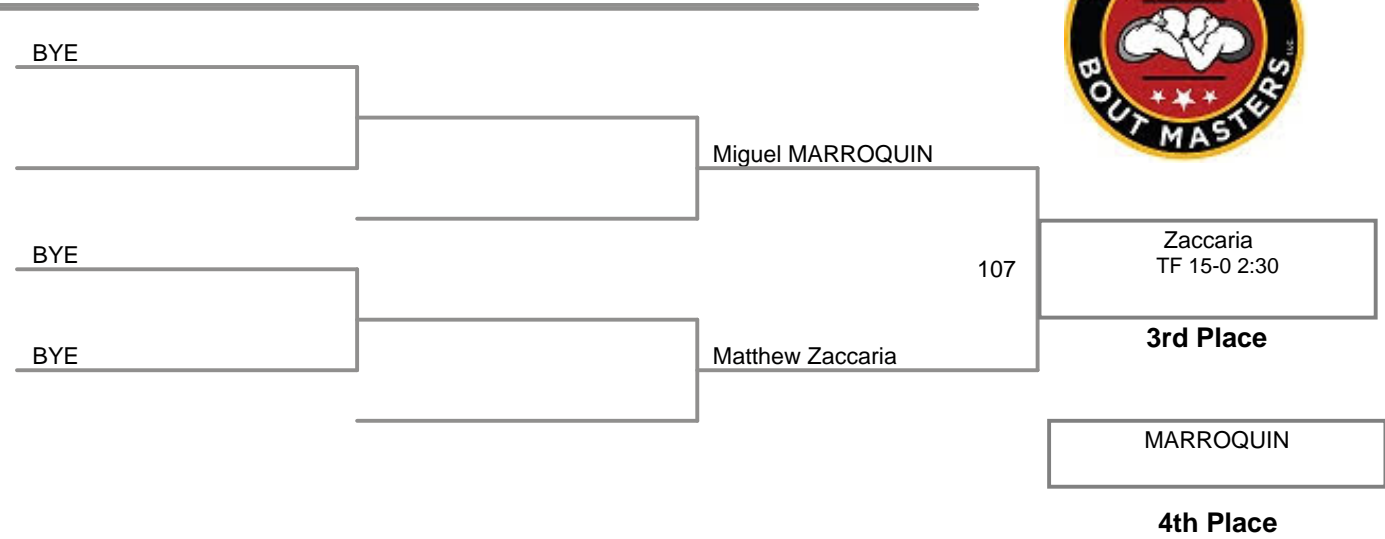

Junior

80 Lbs

85 Lbs

90 Lbs

35TH ANNUAL CALDWELL.PM
Junior

95 Lbs

100 Lbs

3-Man Round Robin