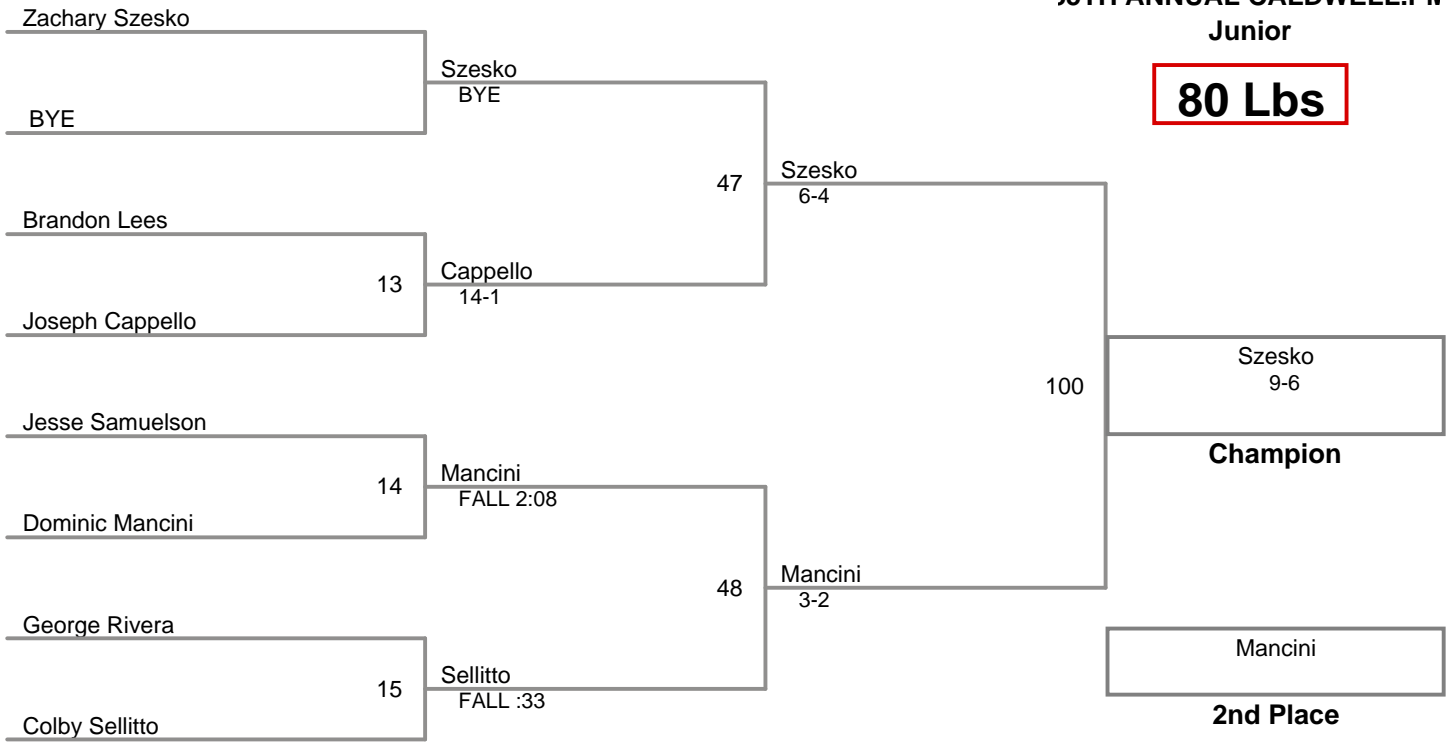

35TH ANNUAL CALDWELL.PM

Junior

80 Lbs