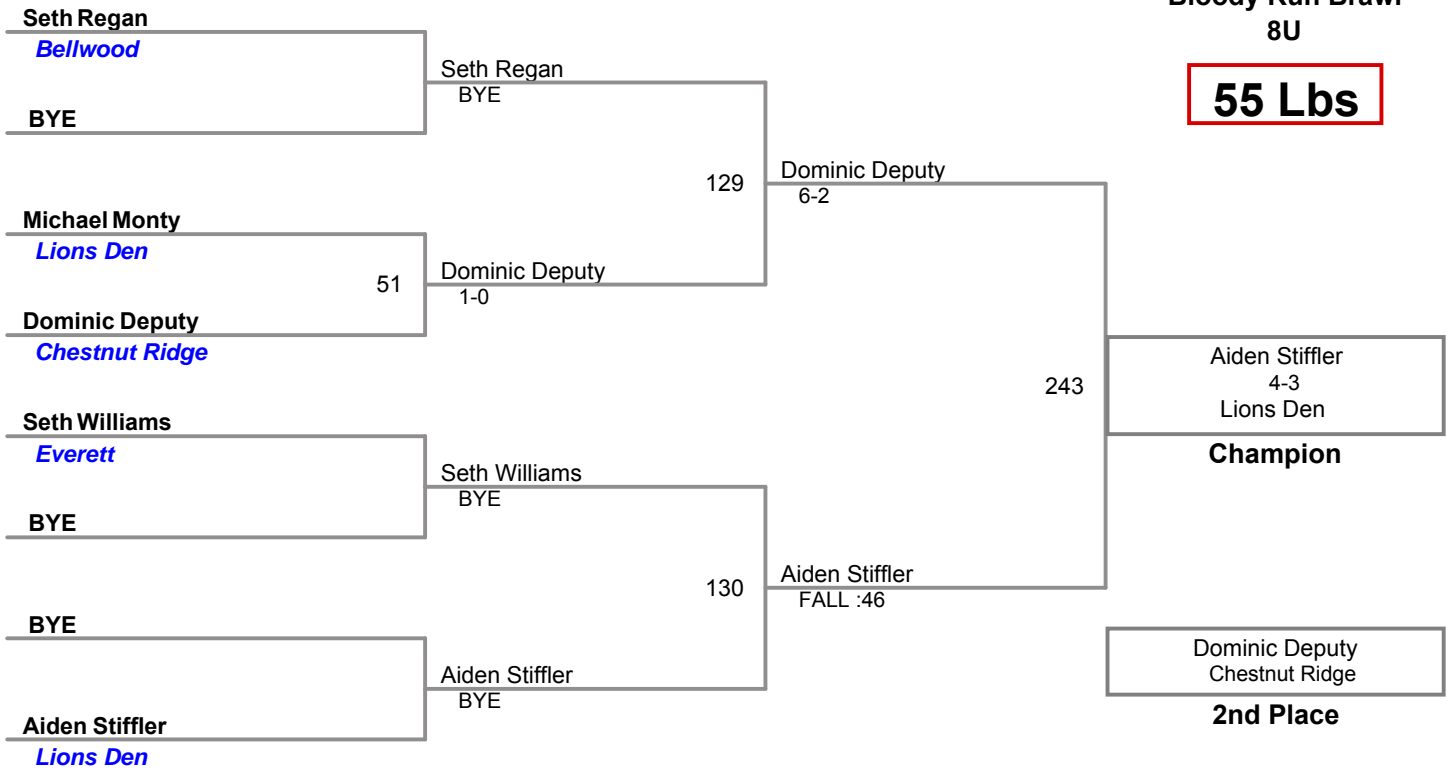

**Bloody Run Brawl
8U**

55 Lbs