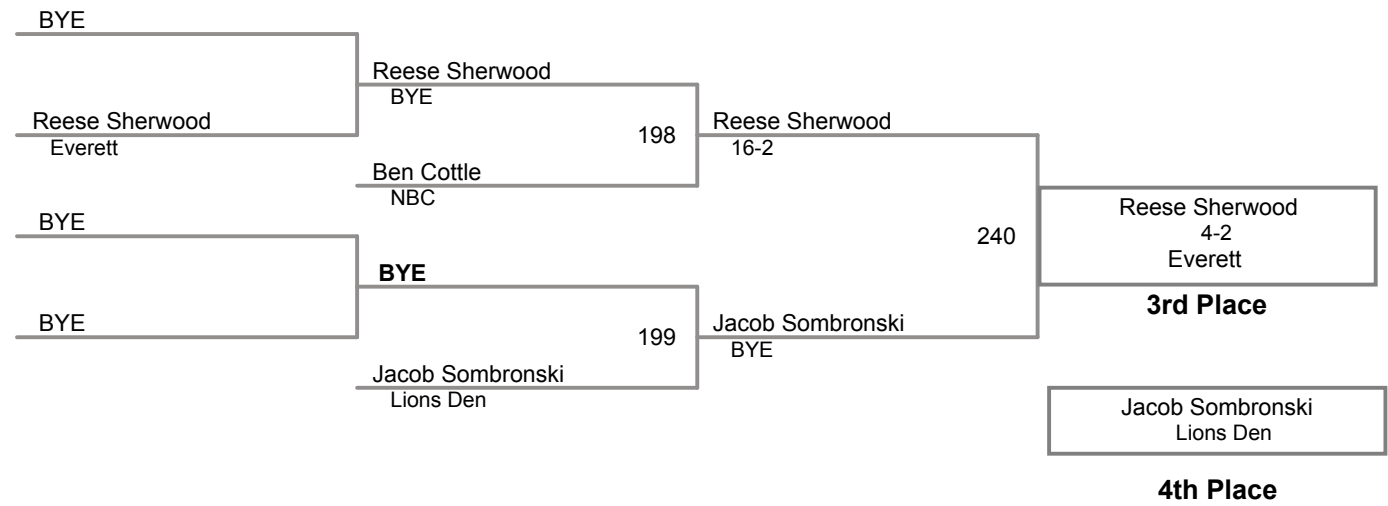

3-Man Round Robin

Bloody Run Brawl
8U

45 Lbs

round 1

Camden Dodson <i>Chestnut Ridge</i> Will Detar <i>East Pennsboro</i>	1	Will Detar 7-0
Drake Valentine <i>Everett</i> BYE		Drake Valentine BYE

round 4

round 2

round 5

Drake Valentine <i>Everett</i> Will Detar <i>East Pennsboro</i> Camden Dodson <i>Chestnut Ridge</i> BYE	239	Will Detar FALL :33 Camden Dodson BYE
mat 0		

round 3

Camden Dodson <i>Chestnut Ridge</i> Drake Valentine <i>Everett</i> Will Detar <i>East Pennsboro</i> BYE	126	Camden Dodson FALL :53 Will Detar BYE
mat 0		

Using HEAD-to-HEAD to break ties
between 1st and 2nd if necessary

Table of Results

Wrestler	Team	W	L	BP	F	TF	Pen
Detar, Will	East Pennsboro	2	0	2	1		0
Dodson, Camden	Chestnut Ridge	1	1	2	1		0
Valentine, Drake	Everett	0	2				0

1	Will Detar <i>East Pennsboro</i>	4		Manual Placement
2	Camden Dodson <i>Chestnut Ridge</i>	5		
3	Drake Valentine <i>Everett</i>	6		

**Bloody Run Brawl
8U**

50 Lbs