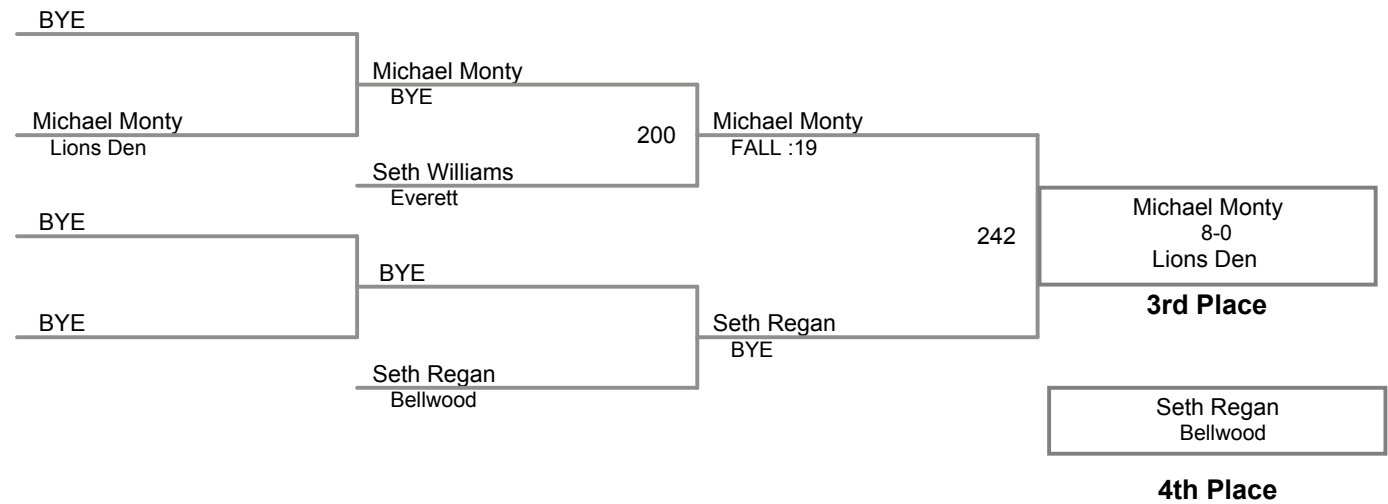

**Bloody Run Brawl
8U**

55 Lbs