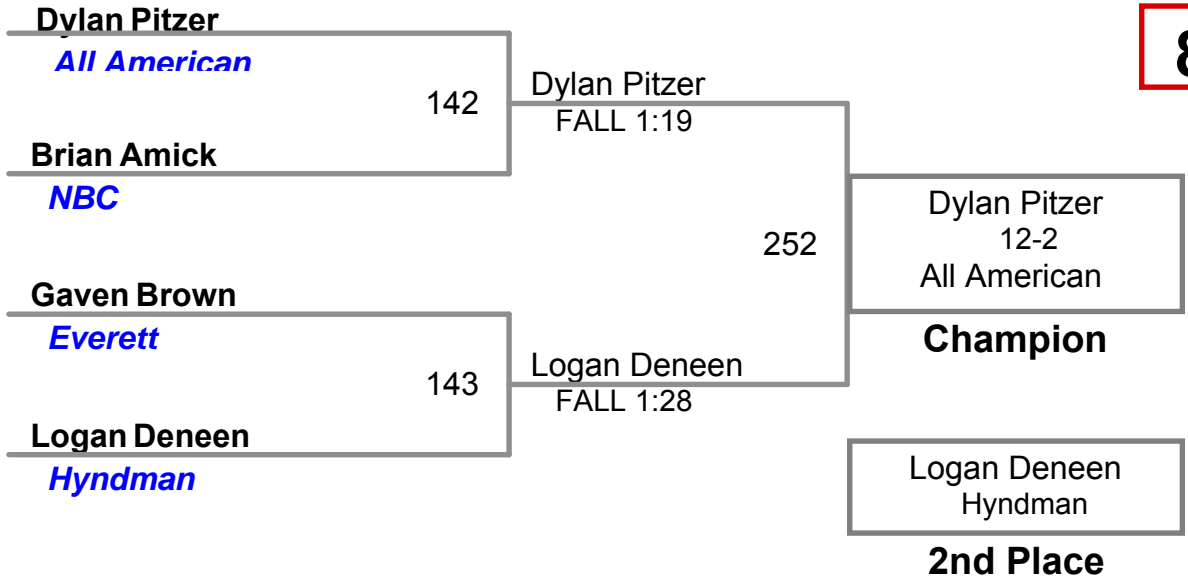

**Bloody Run Brawl
8U**

85 Lbs

Singleton - No bouts

Bloody Run Brawl
8U

100 Lbs

round 1

Howard Brambley <i>Everett</i> BYE	Howard Brambley BYE

round 4

round 2

round 5

Howard Brambley <i>Everett</i> BYE	Howard Brambley BYE

round 3

Howard Brambley <i>Everett</i> BYE	Howard Brambley BYE

Table of Results

Using HEAD-to-HEAD to break ties
between 1st and 2nd if necessary

Wrestler	Team	W	L	BP	F	TF	Pen

1	Howard Brambley <i>Everett</i>	4		Manual Placement □
2		5		
3		6