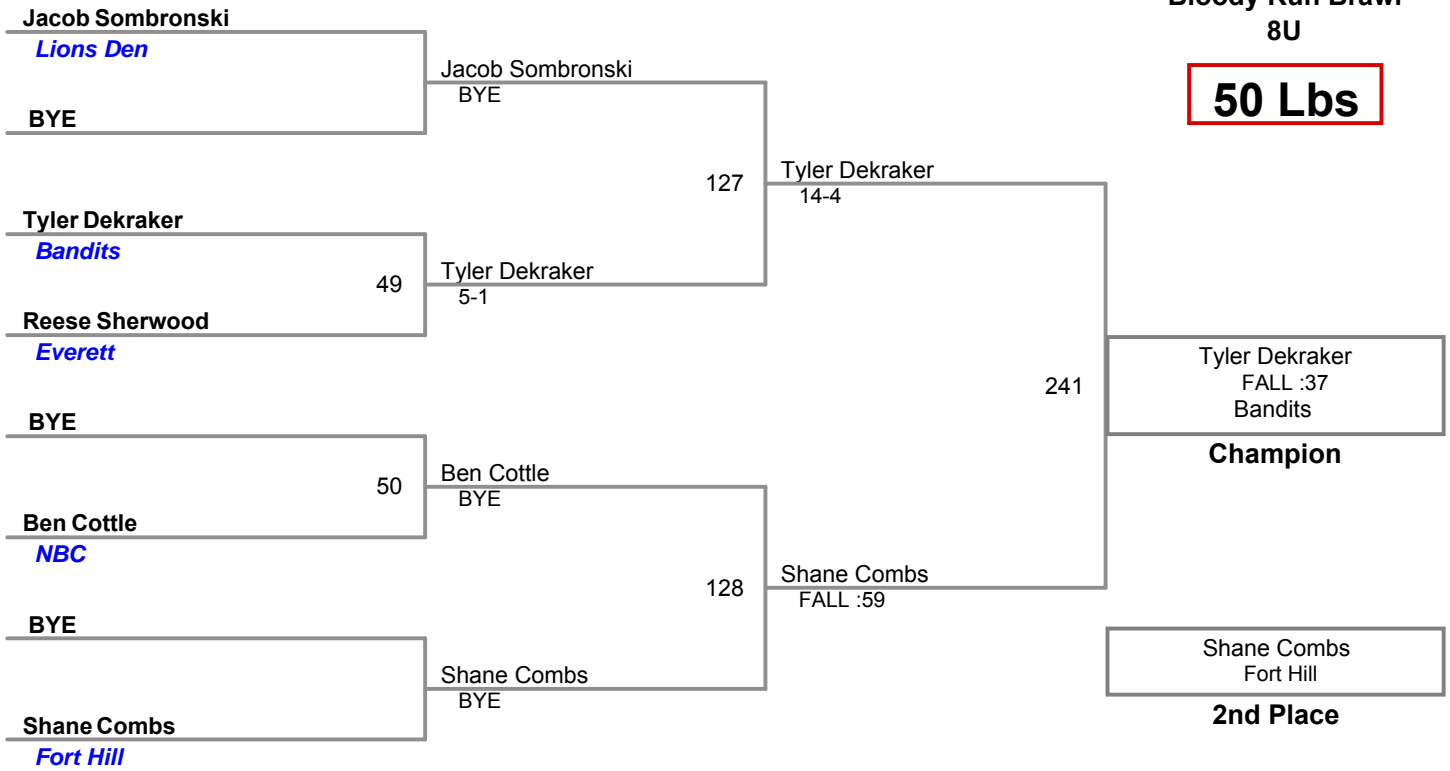

3-Man Round Robin

Bloody Run Brawl
8U

45 Lbs

round 1

Camden Dodson <i>Chestnut Ridge</i> Will Detar <i>East Pennsboro</i>	1	Will Detar 7-0
Drake Valentine <i>Everett</i> BYE		Drake Valentine BYE

round 4

round 2

round 5

Drake Valentine <i>Everett</i> Will Detar <i>East Pennsboro</i> Camden Dodson <i>Chestnut Ridge</i> BYE	239	Will Detar FALL :33 Camden Dodson BYE
mat 0		

round 3

Camden Dodson <i>Chestnut Ridge</i> Drake Valentine <i>Everett</i> Will Detar <i>East Pennsboro</i> BYE	126	Camden Dodson FALL :53 Will Detar BYE
mat 0		

Using HEAD-to-HEAD to break ties
between 1st and 2nd if necessary

Table of Results

Wrestler	Team	W	L	BP	F	TF	Pen
Detar, Will	East Pennsboro	2	0	2	1		0
Dodson, Camden	Chestnut Ridge	1	1	2	1		0
Valentine, Drake	Everett	0	2				0

1	Will Detar <i>East Pennsboro</i>	4		Manual Placement
2	Camden Dodson <i>Chestnut Ridge</i>	5		
3	Drake Valentine <i>Everett</i>	6		

**Bloody Run Brawl
8U**

50 Lbs