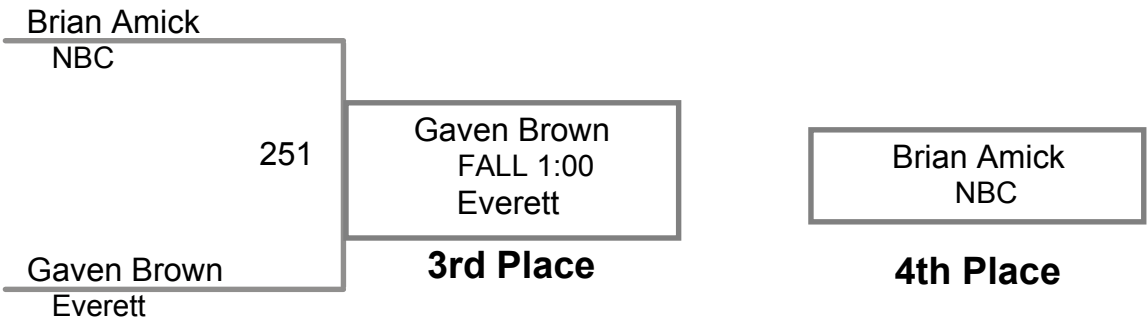

**Bloody Run Brawl
8U**

85 Lbs

Singleton - No bouts

Bloody Run Brawl
8U

100 Lbs

round 1

Howard Brambley <i>Everett</i> BYE	Howard Brambley BYE

round 4

round 2

round 5

Howard Brambley <i>Everett</i> BYE	Howard Brambley BYE

round 3

Howard Brambley <i>Everett</i> BYE	Howard Brambley BYE

Table of Results

Using HEAD-to-HEAD to break ties
between 1st and 2nd if necessary

Wrestler	Team	W	L	BP	F	TF	Pen

1	Howard Brambley <i>Everett</i>	4		Manual Placement □
2		5		
3		6