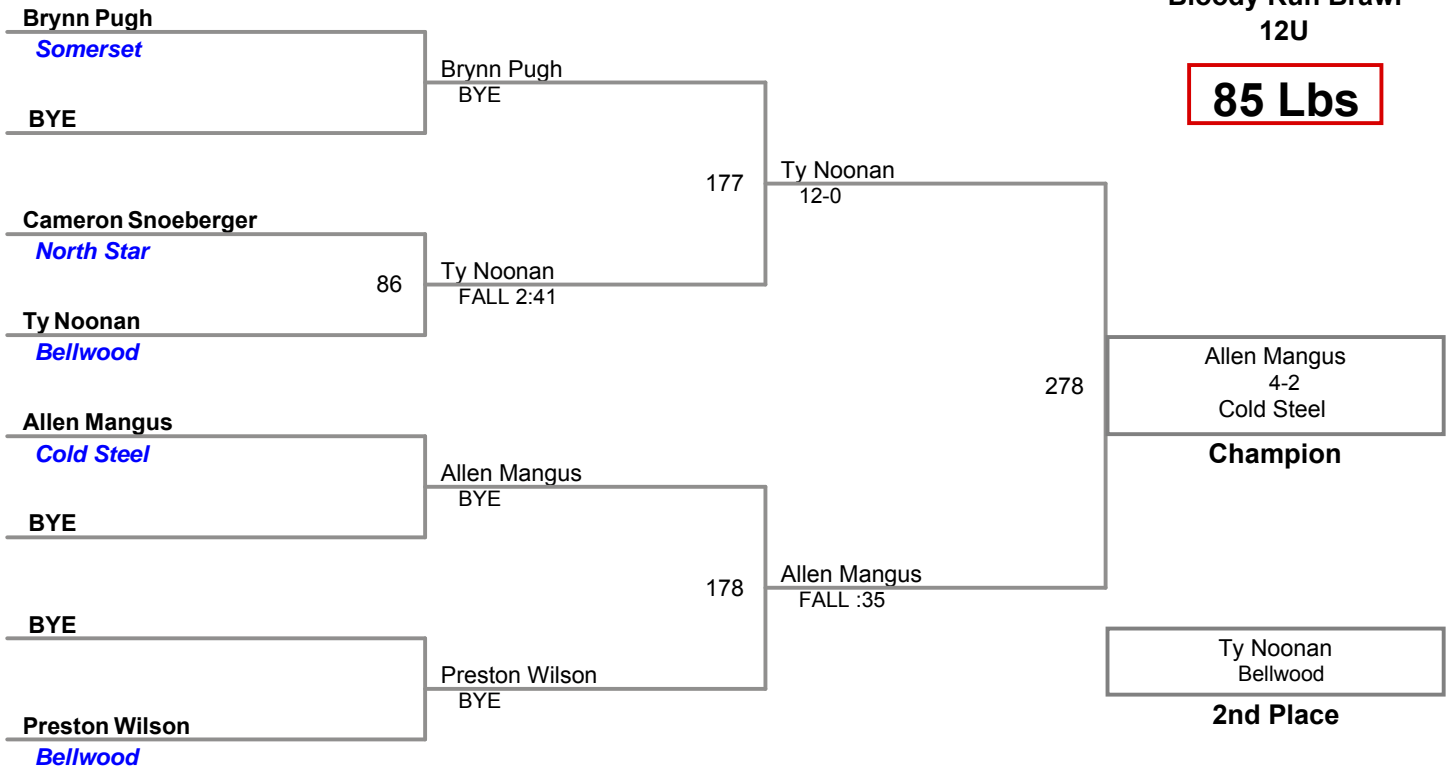

**Bloody Run Brawl  
12U**

**70 Lbs**

**Bloody Run Brawl  
12U**

**75 Lbs**

**Bloody Run Brawl  
12U**

**80 Lbs**

**Bloody Run Brawl  
12U**

**85 Lbs**

### 3-Man Round Robin

Bloody Run Brawl  
12U

**95 Lbs**

**round 1**

Hunter Horton  
*Tussey Mt.* 7 Hunter Horton  
Matthew Batzel 9-0  
*Bedford*

Jake Sweitzer  
*Southern Mat Club* Jake Sweitzer  
BYE BYE