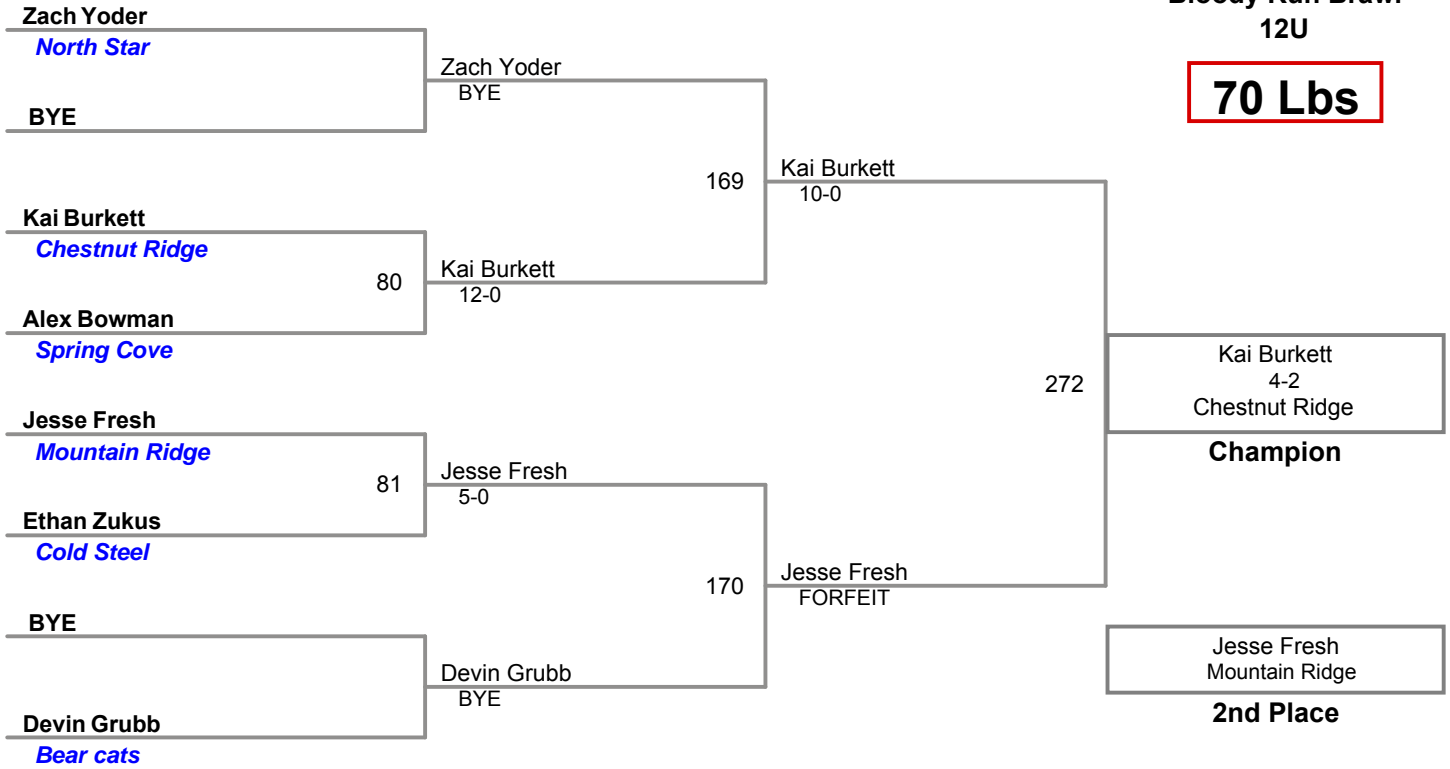

**Bloody Run Brawl  
12U**

**70 Lbs**

**Bloody Run Brawl  
12U**

**75 Lbs**

**Bloody Run Brawl  
12U**

**80 Lbs**

**Bloody Run Brawl  
12U**

**85 Lbs**

### 3-Man Round Robin

Bloody Run Brawl  
12U

**95 Lbs**

**round 1**

Hunter Horton  
*Tussey Mt.* 7 Hunter Horton  
Matthew Batzel 9-0  
*Bedford*

Jake Sweitzer  
*Southern Mat Club* Jake Sweitzer  
BYE BYE