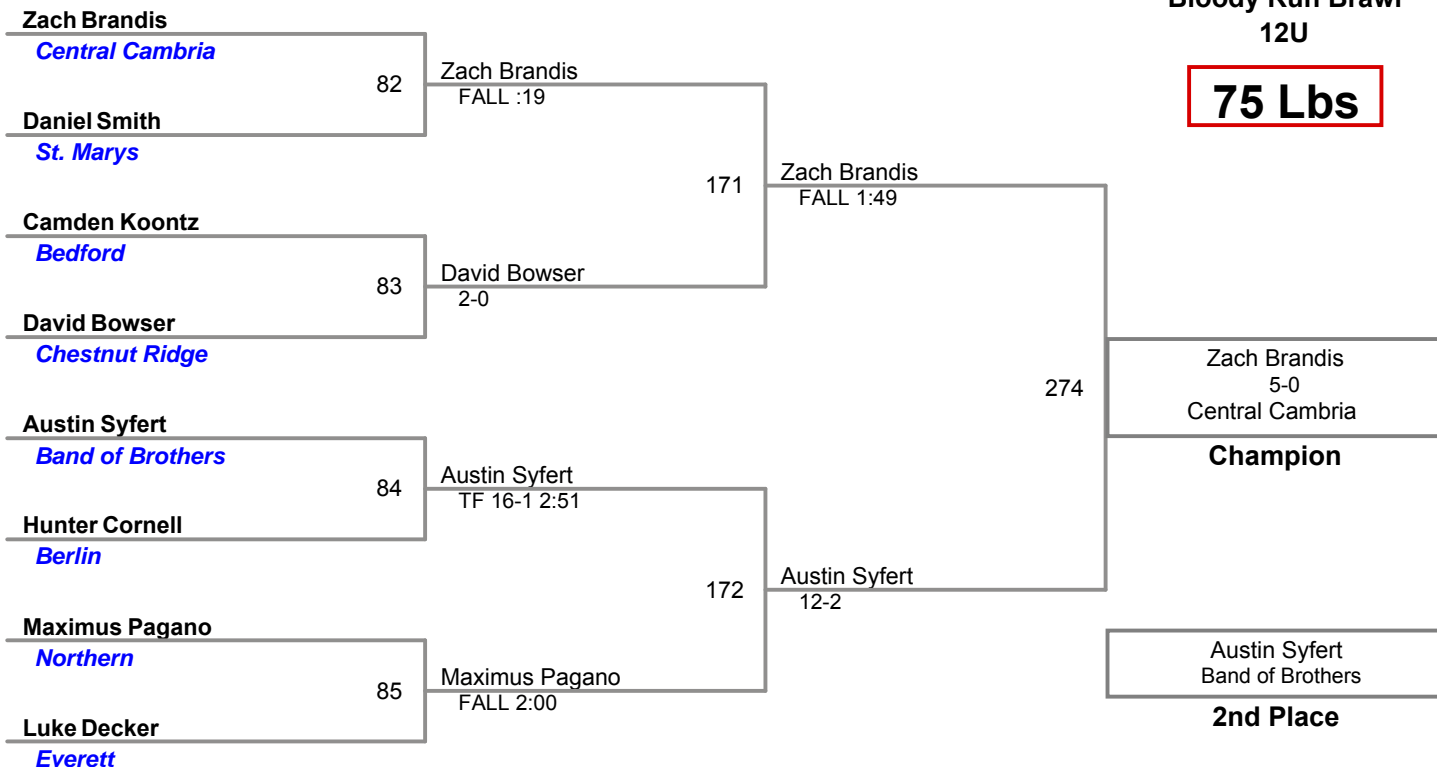

**Bloody Run Brawl  
12U**

**70 Lbs**

**Bloody Run Brawl  
12U**

**75 Lbs**

**Bloody Run Brawl  
12U**

**80 Lbs**

**Bloody Run Brawl  
12U**

**85 Lbs**

### 3-Man Round Robin

Bloody Run Brawl  
12U

**95 Lbs**

**round 1**

Hunter Horton  
*Tussey Mt.* 7 Hunter Horton  
Matthew Batzel 9-0  
*Bedford*

Jake Sweitzer  
*Southern Mat Club* Jake Sweitzer  
BYE BYE