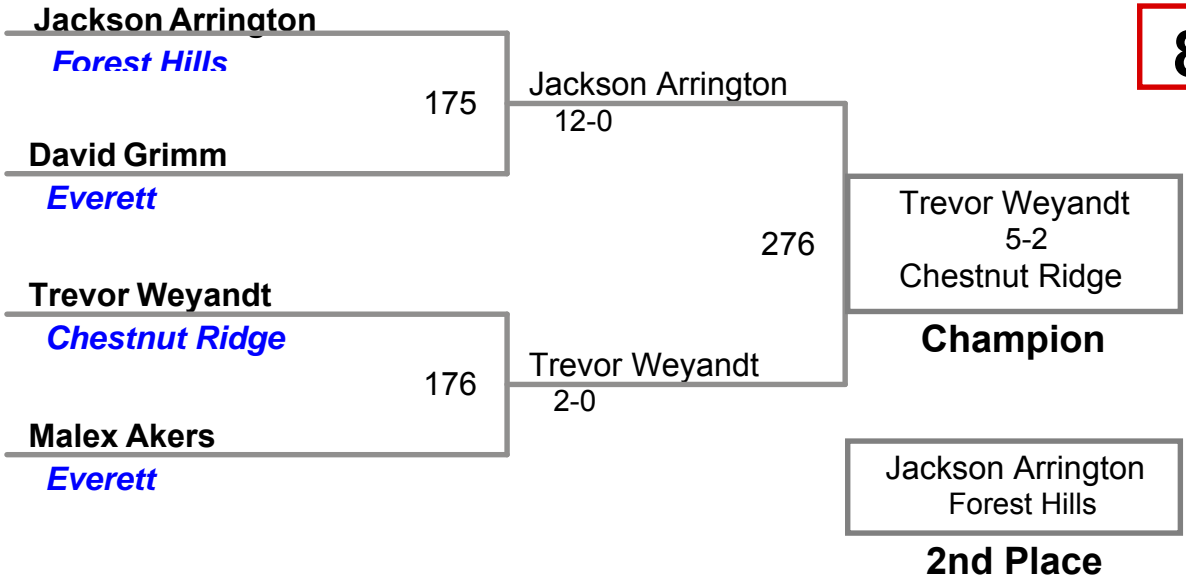

**Bloody Run Brawl  
12U**

**70 Lbs**

**Bloody Run Brawl  
12U**

**75 Lbs**

**Bloody Run Brawl  
12U**

**80 Lbs**

**Bloody Run Brawl  
12U**

**85 Lbs**

### 3-Man Round Robin

Bloody Run Brawl  
12U

**95 Lbs**

**round 1**

Hunter Horton  
*Tussey Mt.* 7 Hunter Horton  
Matthew Batzel 9-0  
*Bedford*

Jake Sweitzer  
*Southern Mat Club* Jake Sweitzer  
BYE BYE