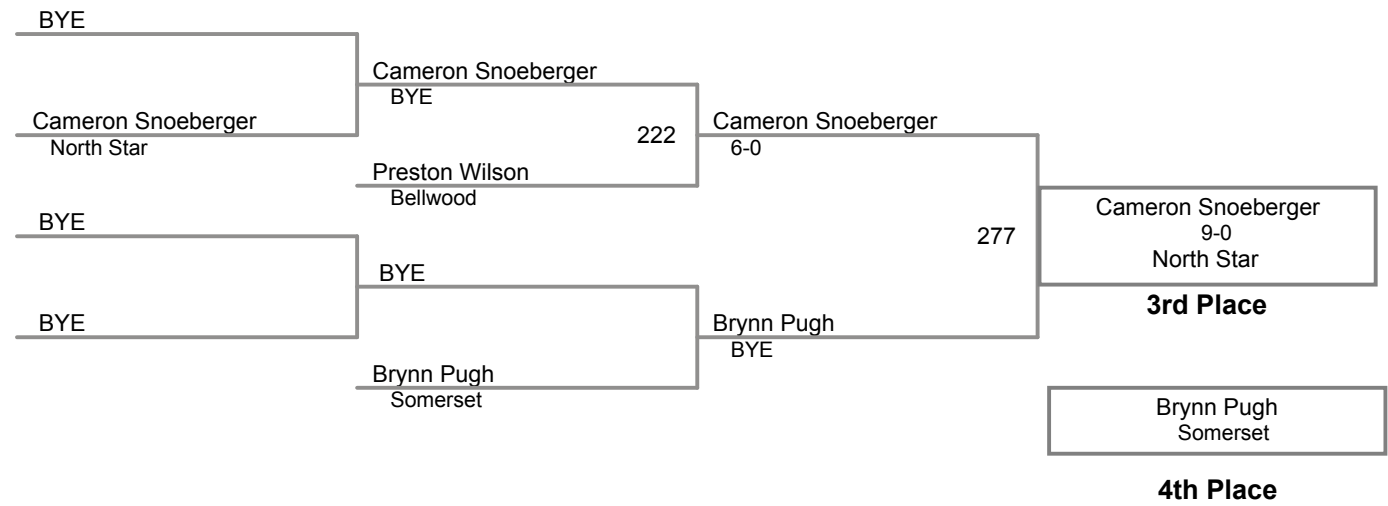

**Bloody Run Brawl  
12U**

**70 Lbs**

**Bloody Run Brawl  
12U**

**75 Lbs**

**Bloody Run Brawl  
12U**

**80 Lbs**

**Bloody Run Brawl  
12U**

**85 Lbs**

### 3-Man Round Robin

Bloody Run Brawl  
12U

**95 Lbs**

**round 1**

Hunter Horton  
*Tussey Mt.* 7 Hunter Horton  
Matthew Batzel 9-0  
*Bedford*

Jake Sweitzer  
*Southern Mat Club* Jake Sweitzer  
BYE BYE