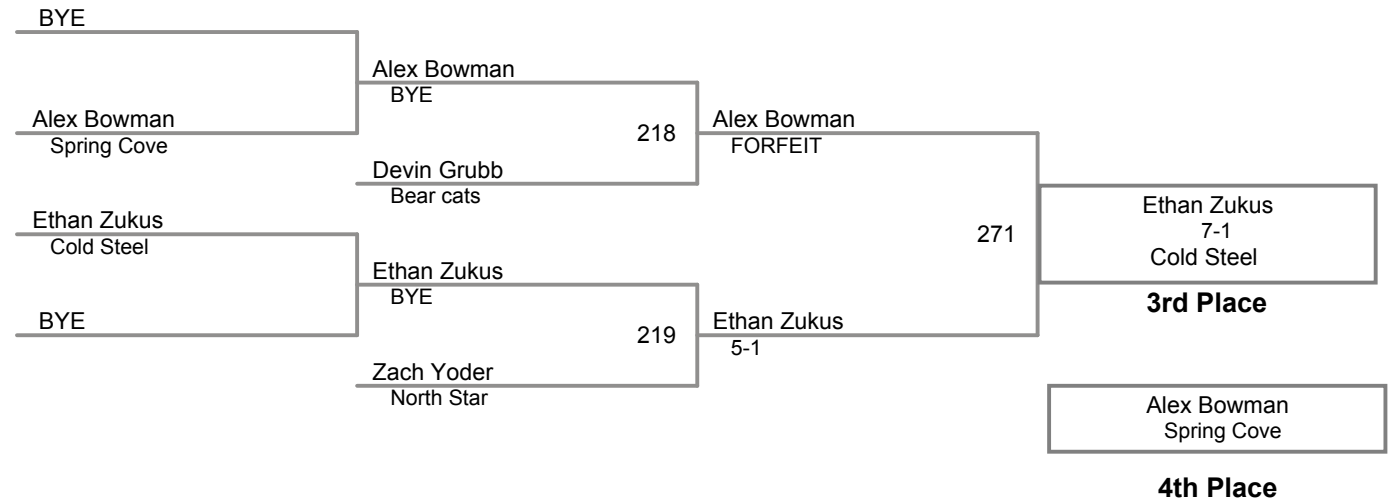

**Bloody Run Brawl  
12U**

**70 Lbs**

**Bloody Run Brawl  
12U**

**75 Lbs**

**Bloody Run Brawl  
12U**

**80 Lbs**

**Bloody Run Brawl  
12U**

**85 Lbs**

### 3-Man Round Robin

Bloody Run Brawl  
12U

**95 Lbs**

**round 1**

Hunter Horton  
*Tussey Mt.* 7 Hunter Horton  
Matthew Batzel 9-0  
*Bedford*

Jake Sweitzer  
*Southern Mat Club* Jake Sweitzer  
BYE BYE