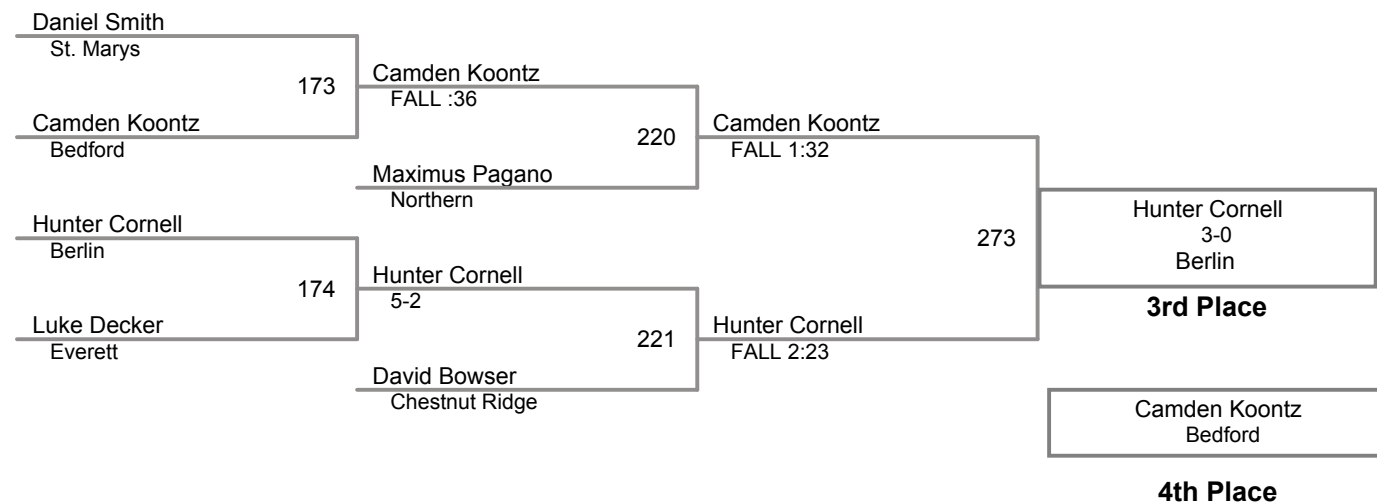

**Bloody Run Brawl  
12U**

**70 Lbs**

**Bloody Run Brawl  
12U**

**75 Lbs**

**Bloody Run Brawl  
12U**

**80 Lbs**

**Bloody Run Brawl  
12U**

**85 Lbs**

### 3-Man Round Robin

Bloody Run Brawl  
12U

**95 Lbs**

**round 1**

Hunter Horton  
*Tussey Mt.* 7 Hunter Horton  
Matthew Batzel 9-0  
*Bedford*

Jake Sweitzer  
*Southern Mat Club* Jake Sweitzer  
BYE BYE