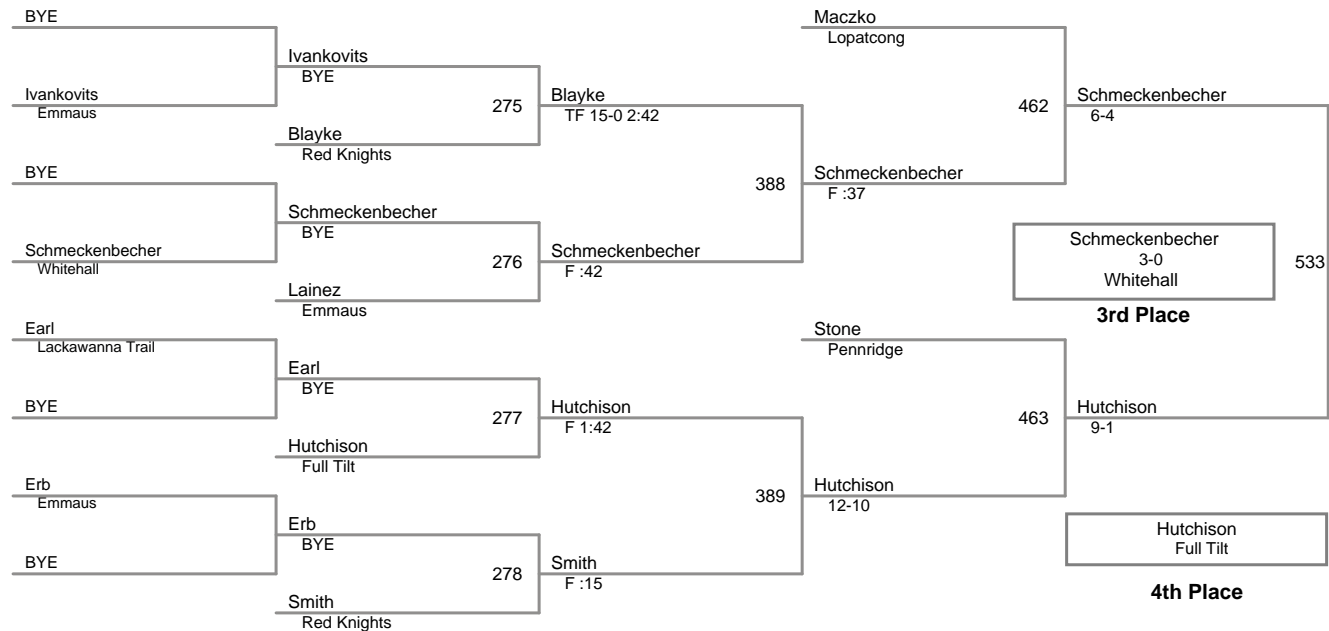

Salisbury Falcons Turkey Slam
12U

65 Lbs

Salisbury Falcons Turkey Slam
12U

70 Lbs

Salisbury Falcons Turkey Slam
12U

75 Lbs

Salisbury Falcons Turkey Slam
12U

80 Lbs

Salisbury Falcons Turkey Slam
12U

85 Lbs

Salisbury Falcons Turkey Slam
12U

90 Lbs

Salisbury Falcons Turkey Slam
12U

95 Lbs

Salisbury Falcons Turkey Slam
12U

125 Lbs