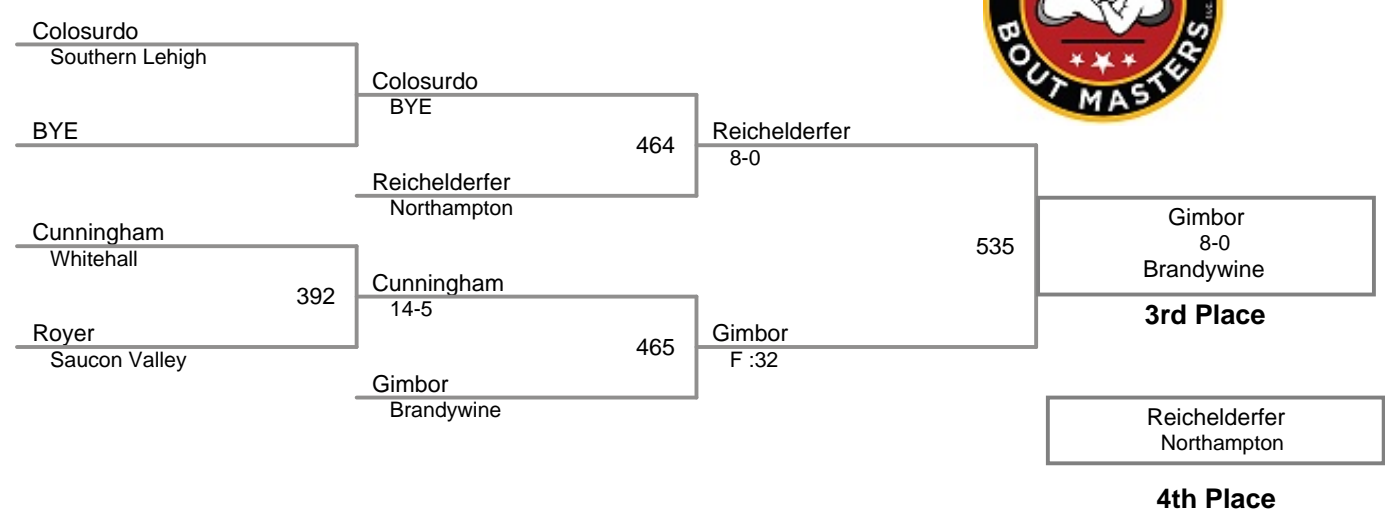

Salisbury Falcons Turkey Slam
12U

65 Lbs

Salisbury Falcons Turkey Slam
12U

70 Lbs

Salisbury Falcons Turkey Slam
12U

75 Lbs

Salisbury Falcons Turkey Slam
12U

80 Lbs

Salisbury Falcons Turkey Slam
12U

85 Lbs

Salisbury Falcons Turkey Slam
12U

90 Lbs

Salisbury Falcons Turkey Slam
12U

95 Lbs

Salisbury Falcons Turkey Slam
12U

125 Lbs