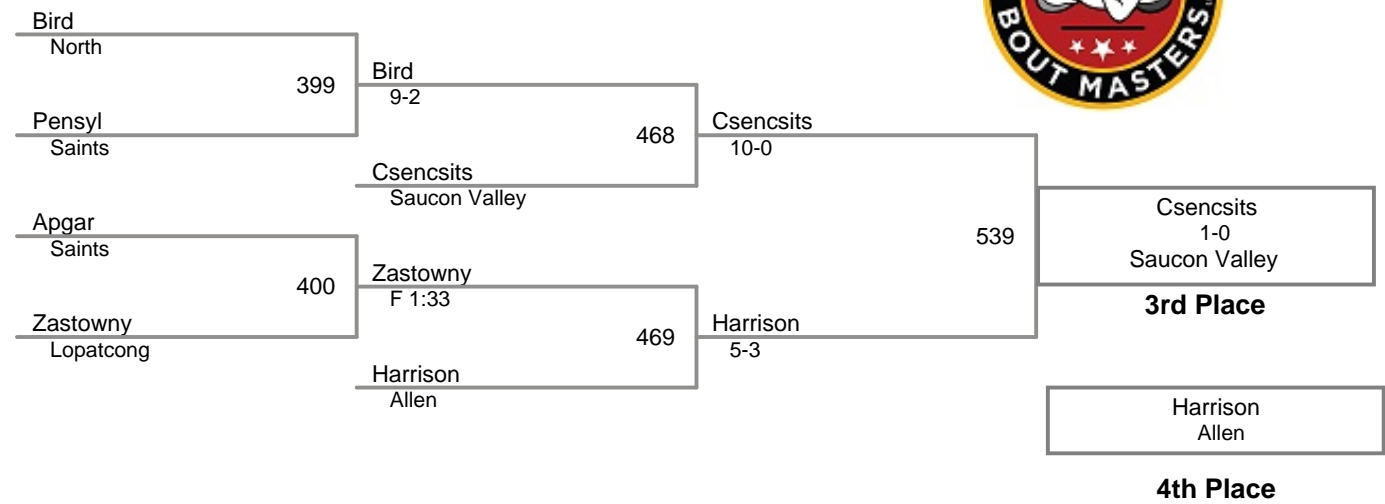

Salisbury Falcons Turkey Slam
12U

65 Lbs

Salisbury Falcons Turkey Slam
12U

70 Lbs

Salisbury Falcons Turkey Slam
12U

75 Lbs

Salisbury Falcons Turkey Slam
12U

80 Lbs

Salisbury Falcons Turkey Slam
12U

85 Lbs

Salisbury Falcons Turkey Slam
12U

90 Lbs

Salisbury Falcons Turkey Slam
12U

95 Lbs

Salisbury Falcons Turkey Slam
12U

125 Lbs