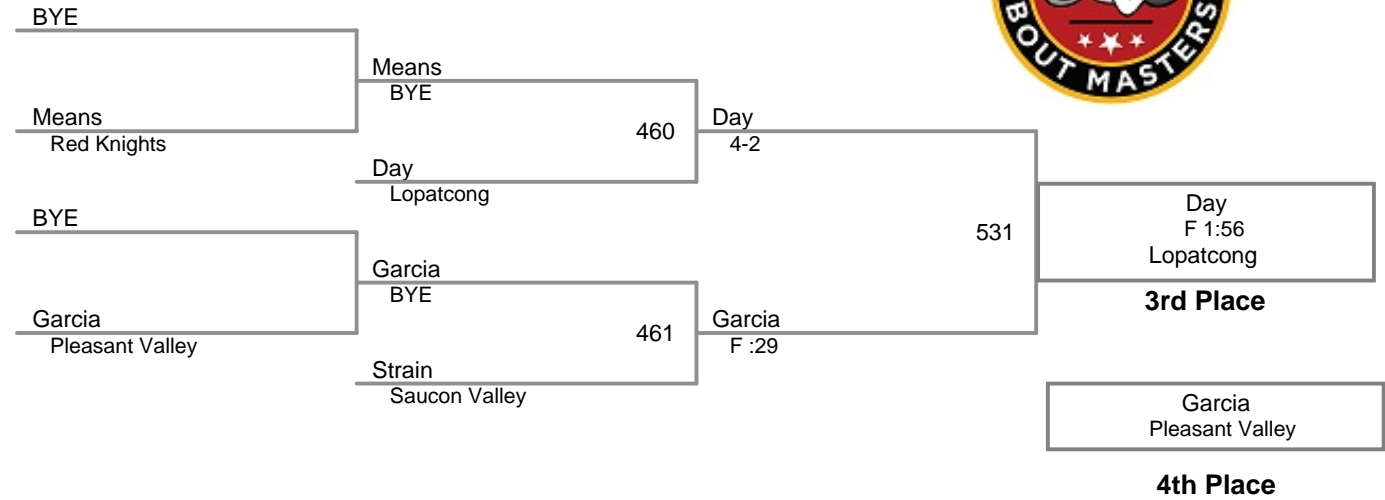

Salisbury Falcons Turkey Slam
12U

65 Lbs

Salisbury Falcons Turkey Slam
12U

70 Lbs

Salisbury Falcons Turkey Slam
12U

75 Lbs

Salisbury Falcons Turkey Slam
12U

80 Lbs

Salisbury Falcons Turkey Slam
12U

85 Lbs

Salisbury Falcons Turkey Slam
12U

90 Lbs

Salisbury Falcons Turkey Slam
12U

95 Lbs

Salisbury Falcons Turkey Slam
12U

125 Lbs