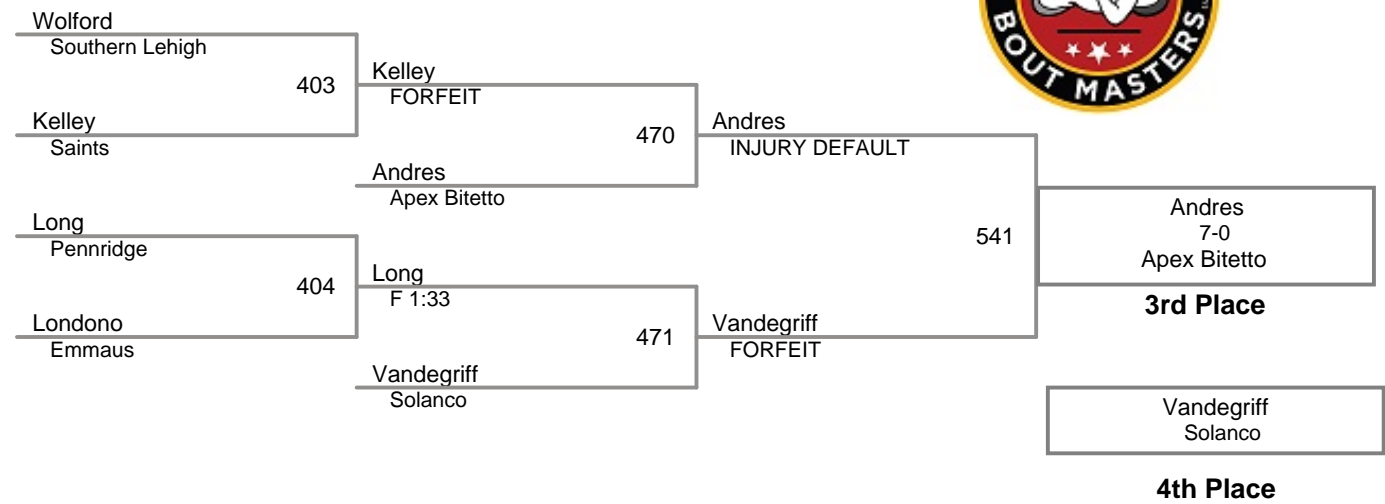

Salisbury Falcons Turkey Slam
12U

85 Lbs

Salisbury Falcons Turkey Slam
12U

90 Lbs

Salisbury Falcons Turkey Slam
12U

95 Lbs

Salisbury Falcons Turkey Slam
12U

125 Lbs