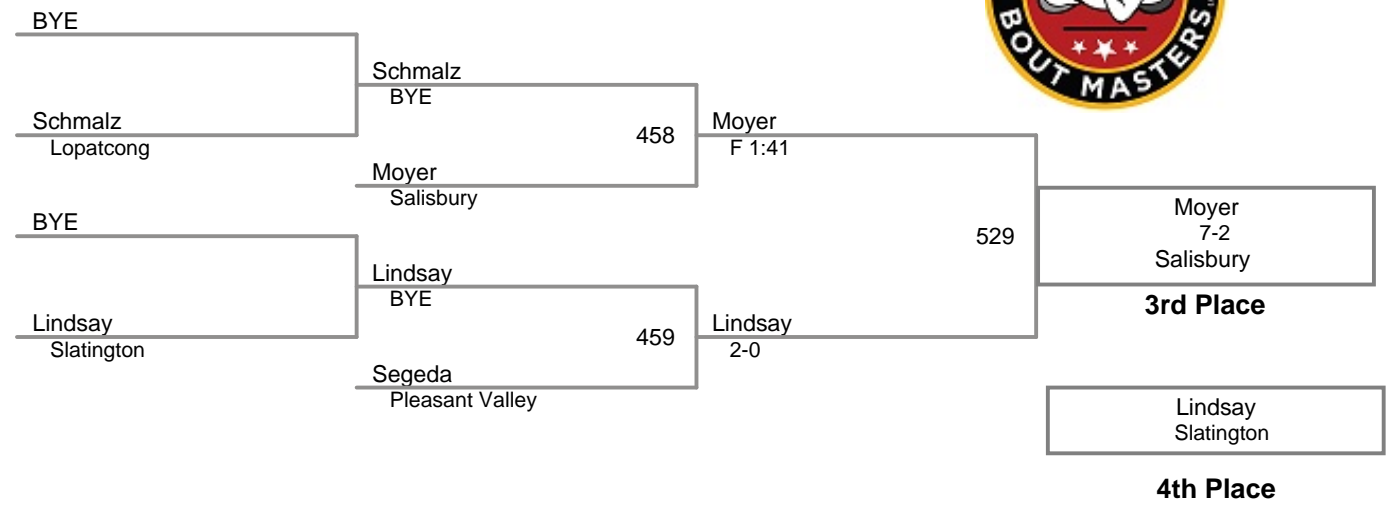

Salisbury Falcons Turkey Slam
12U

65 Lbs

Salisbury Falcons Turkey Slam
12U

70 Lbs

Salisbury Falcons Turkey Slam
12U

75 Lbs

Salisbury Falcons Turkey Slam
12U

80 Lbs

Salisbury Falcons Turkey Slam
12U

85 Lbs

Salisbury Falcons Turkey Slam
12U

90 Lbs

Salisbury Falcons Turkey Slam
12U

95 Lbs

Salisbury Falcons Turkey Slam
12U

125 Lbs