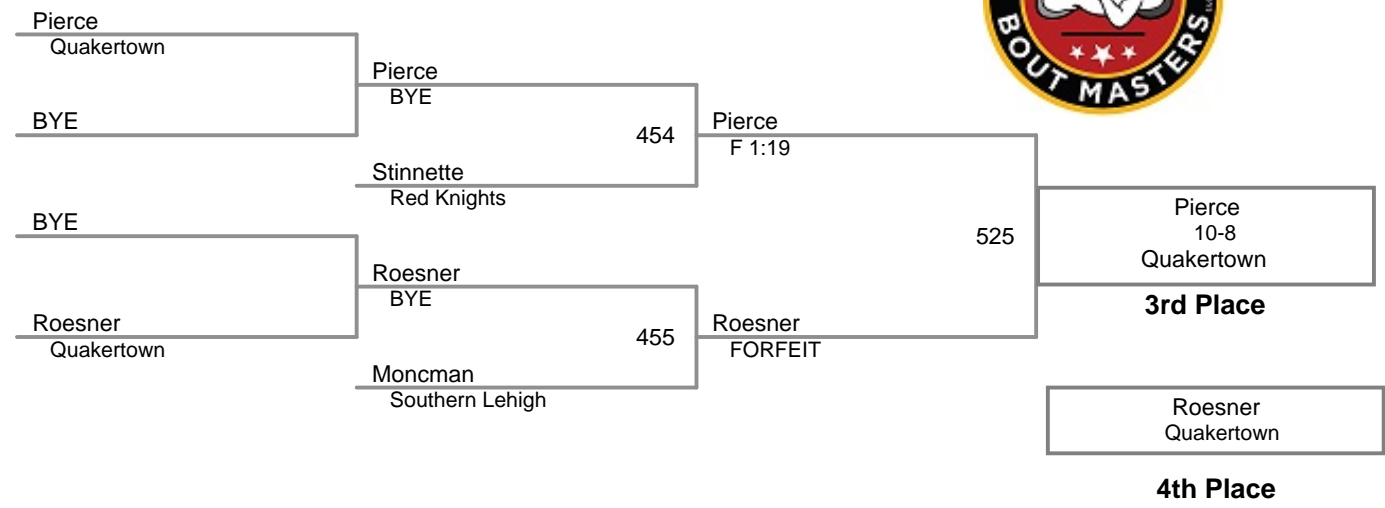

Salisbury Falcons Turkey Slam
10U

95 Lbs