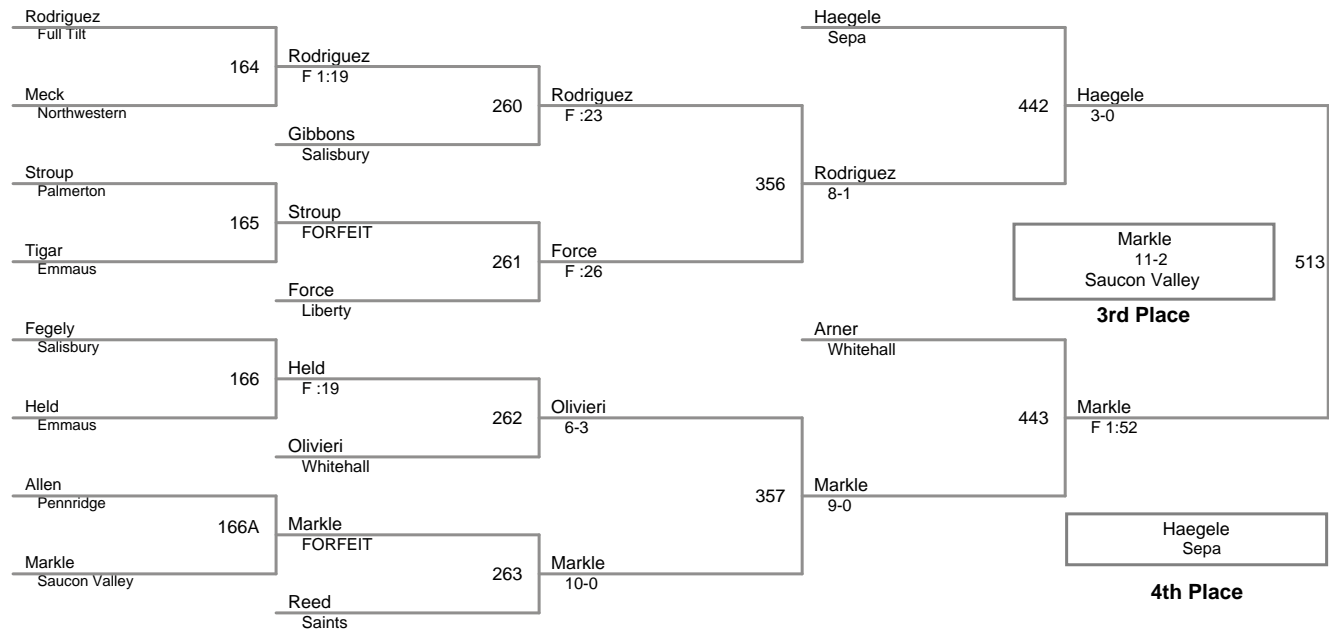

Salisbury Falcons Turkey Slam
10U

64 Lbs

Salisbury Falcons Turkey Slam
10U

65 Lbs

Salisbury Falcons Turkey Slam
10U

70 Lbs

Salisbury Falcons Turkey Slam
10U

74 Lbs

Salisbury Falcons Turkey Slam
10U

75 Lbs

Salisbury Falcons Turkey Slam
10U

80 Lbs

Salisbury Falcons Turkey Slam
10U

85 Lbs

Salisbury Falcons Turkey Slam
10U

90 Lbs

Salisbury Falcons Turkey Slam
10U

95 Lbs

Salisbury Falcons Turkey Slam
10U

125 Lbs