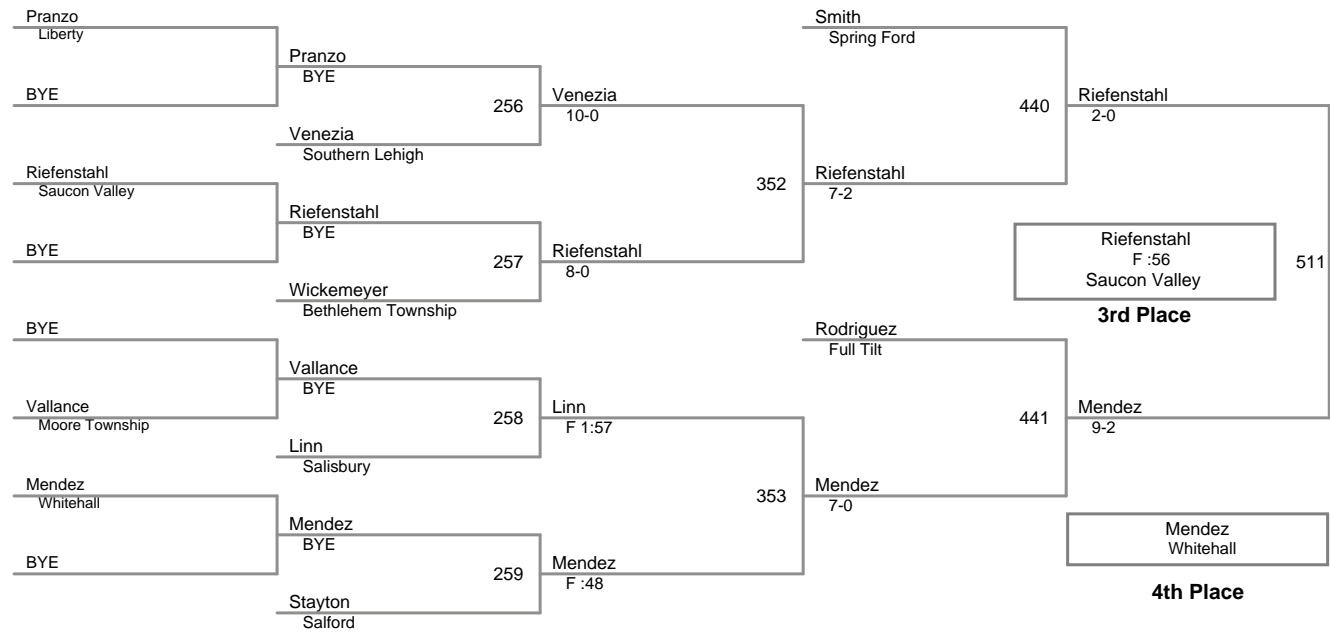

Salisbury Falcons Turkey Slam
10U

64 Lbs

Salisbury Falcons Turkey Slam
10U

65 Lbs

Salisbury Falcons Turkey Slam
10U

70 Lbs

Salisbury Falcons Turkey Slam
10U

74 Lbs

Salisbury Falcons Turkey Slam
10U

75 Lbs

Salisbury Falcons Turkey Slam
10U

80 Lbs

Salisbury Falcons Turkey Slam
10U

85 Lbs

Salisbury Falcons Turkey Slam
10U

90 Lbs

Salisbury Falcons Turkey Slam
10U

95 Lbs

Salisbury Falcons Turkey Slam
10U

125 Lbs