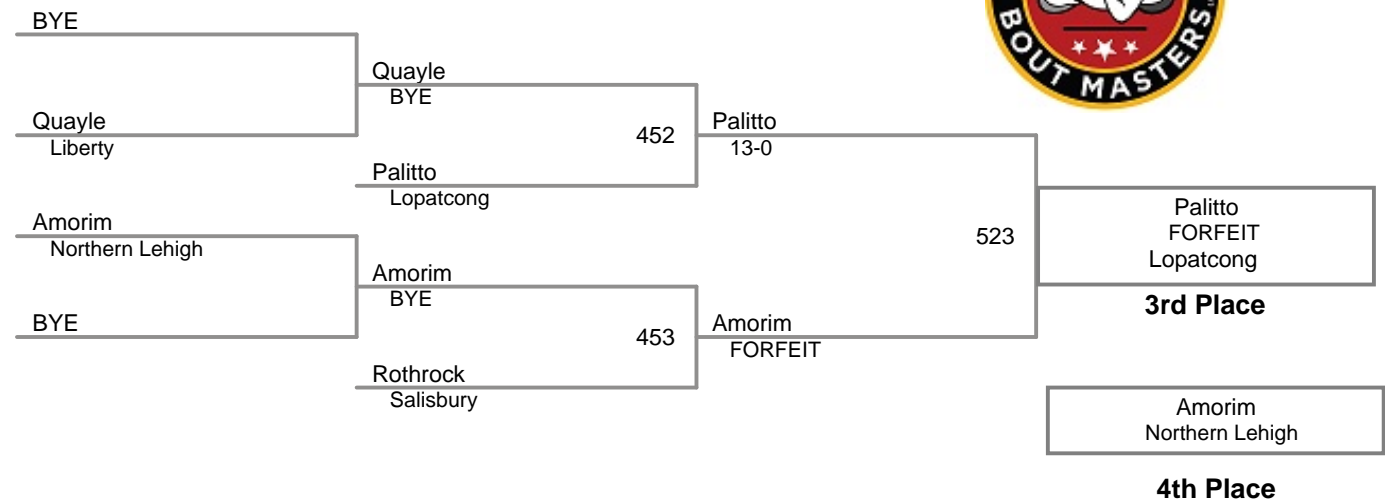

Salisbury Falcons Turkey Slam
10U

75 Lbs

Salisbury Falcons Turkey Slam
10U

80 Lbs

Salisbury Falcons Turkey Slam
10U

85 Lbs

Salisbury Falcons Turkey Slam
10U

90 Lbs

Salisbury Falcons Turkey Slam
10U

95 Lbs

Salisbury Falcons Turkey Slam
10U

125 Lbs