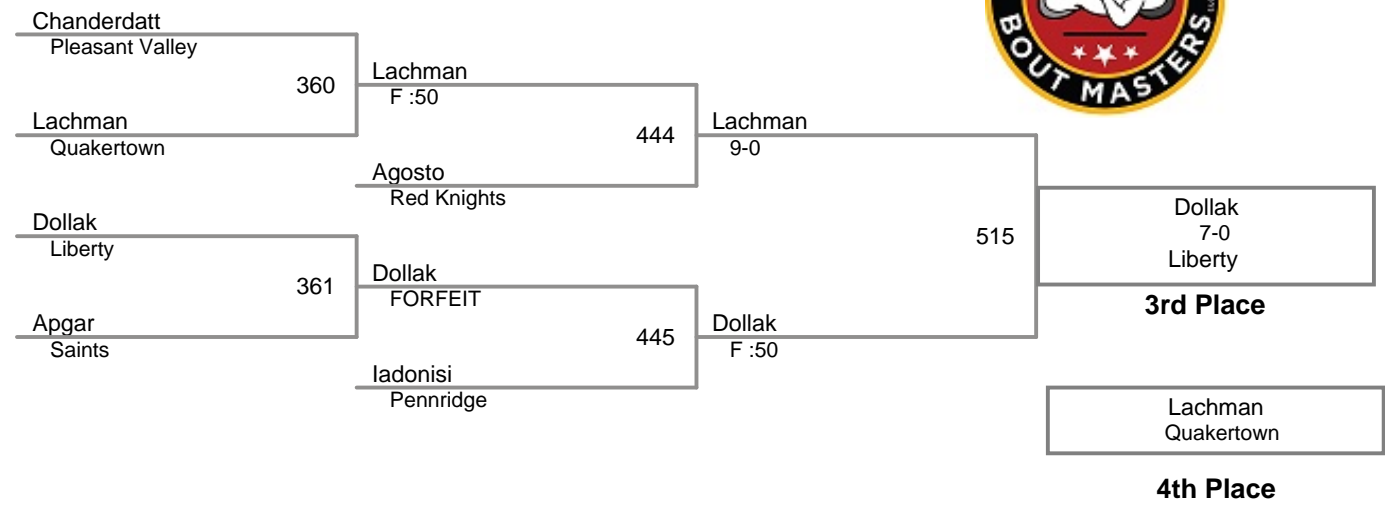

Salisbury Falcons Turkey Slam
10U

64 Lbs

Salisbury Falcons Turkey Slam
10U

65 Lbs

Salisbury Falcons Turkey Slam
10U

70 Lbs

Salisbury Falcons Turkey Slam
10U

74 Lbs

Salisbury Falcons Turkey Slam
10U

75 Lbs

Salisbury Falcons Turkey Slam
10U

80 Lbs

Salisbury Falcons Turkey Slam
10U

85 Lbs

Salisbury Falcons Turkey Slam
10U

90 Lbs

Salisbury Falcons Turkey Slam
10U

95 Lbs

Salisbury Falcons Turkey Slam
10U

125 Lbs