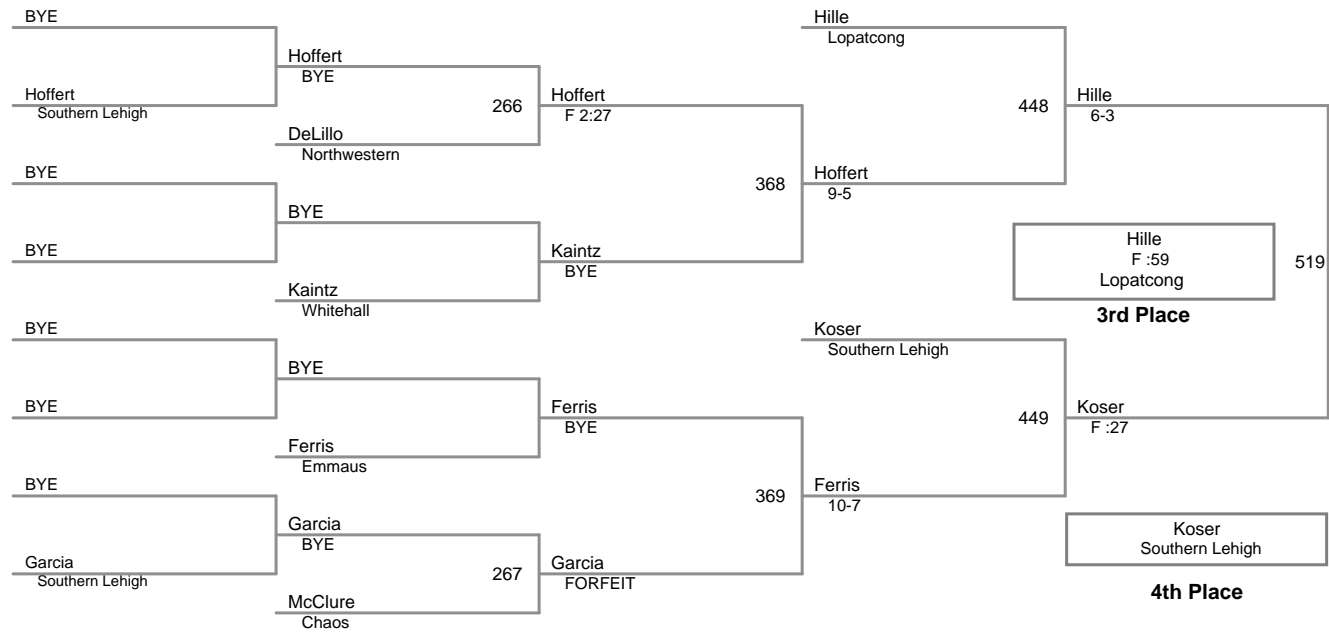

Salisbury Falcons Turkey Slam
10U

64 Lbs

Salisbury Falcons Turkey Slam
10U

65 Lbs

Salisbury Falcons Turkey Slam
10U

70 Lbs

Salisbury Falcons Turkey Slam
10U

74 Lbs

Salisbury Falcons Turkey Slam
10U

75 Lbs

Salisbury Falcons Turkey Slam
10U

80 Lbs

Salisbury Falcons Turkey Slam
10U

85 Lbs

Salisbury Falcons Turkey Slam
10U

90 Lbs

Salisbury Falcons Turkey Slam
10U

95 Lbs

Salisbury Falcons Turkey Slam
10U

125 Lbs