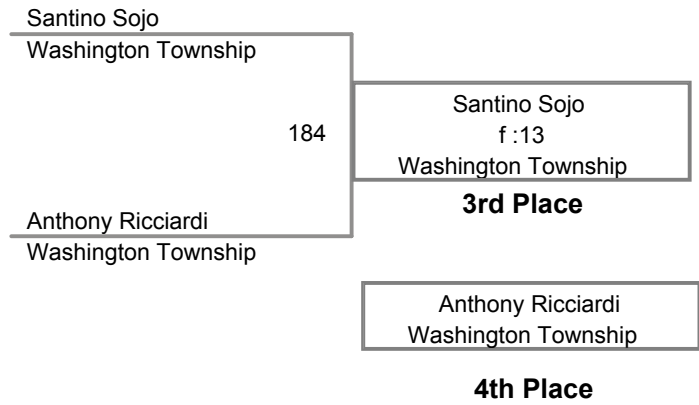

**Jimmie Fisler Memorial
Tots**

44A Lbs