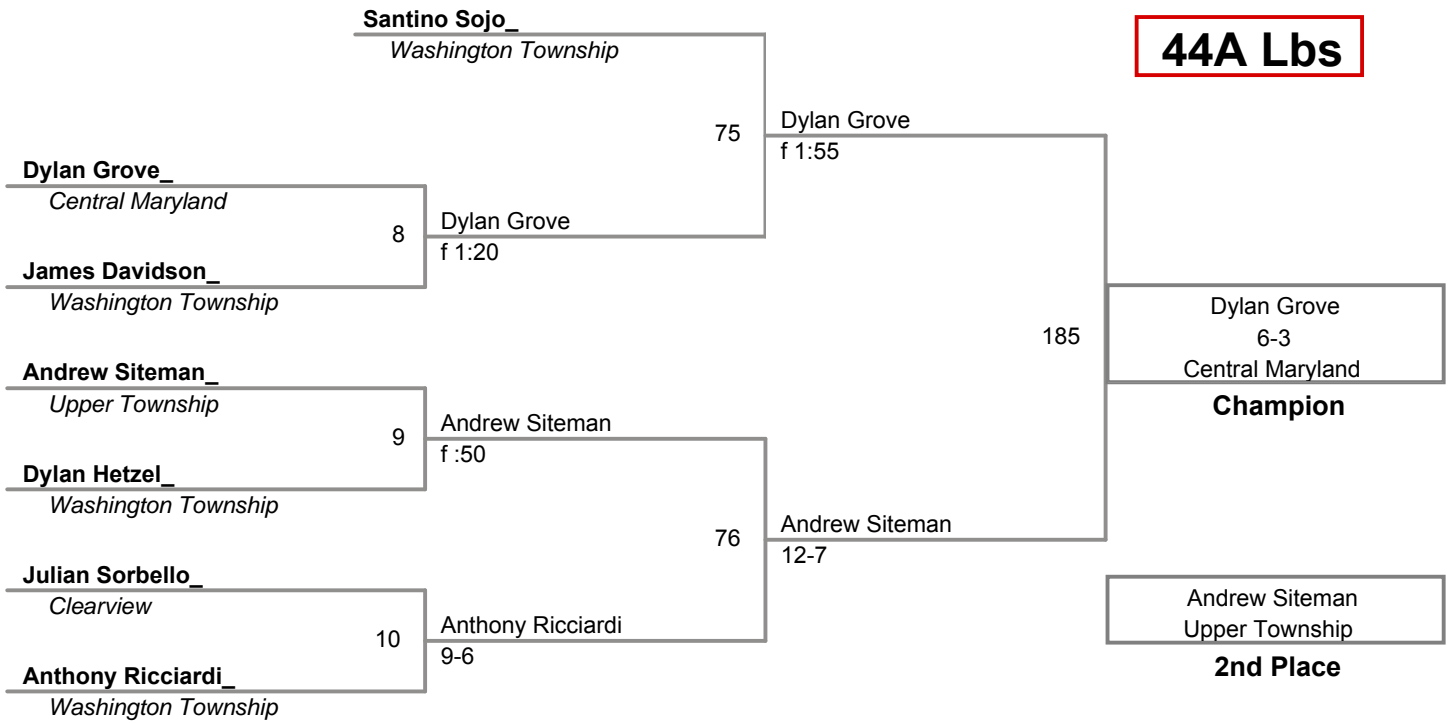

**Jimmie Fidler Memorial
Tots**

36 Lbs

Fred Bachmann_
Souderton

4

Wyatt Sheets_
Washington Township

Fred Bachmann
forfeit
Souderton

Champion

Wyatt Sheets
Washington

2nd Place

BYE
BYE

3rd Place

BYE

4th Place

**Jimmie Fisler Memorial
Tots**

40 Lbs

**Jimmie Fisler Memorial
Tots**

44A Lbs

**Jimmie Fisler Memorial
Tots**

44 Lbs

48A Lbs

**Jimmie Fisler Memorial
Tots**

48 Lbs

**Jimmie Fisler Memorial
Tots**

52A Lbs