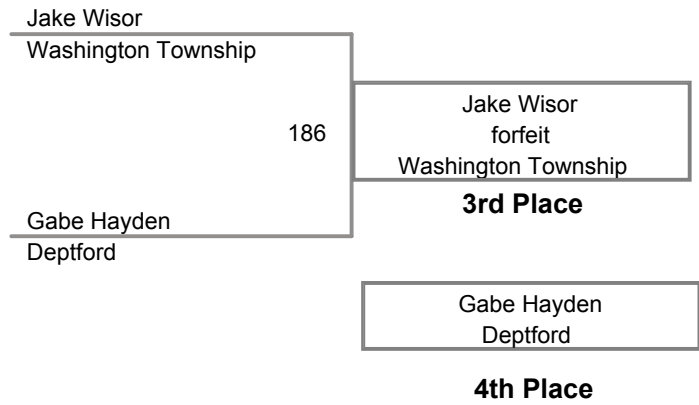

**Jimmie Fidler Memorial
Tots**

36 Lbs

Fred Bachmann_
Souderton

4

Wyatt Sheets_
Washington Township

Fred Bachmann
forfeit
Souderton

Champion

Wyatt Sheets
Washington

2nd Place

BYE
BYE

3rd Place

BYE

4th Place

**Jimmie Fisler Memorial
Tots**

40 Lbs

**Jimmie Fisler Memorial
Tots**

44A Lbs

**Jimmie Fisler Memorial
Tots**

44 Lbs

48A Lbs

**Jimmie Fisler Memorial
Tots**

48 Lbs

**Jimmie Fisler Memorial
Tots**

52A Lbs