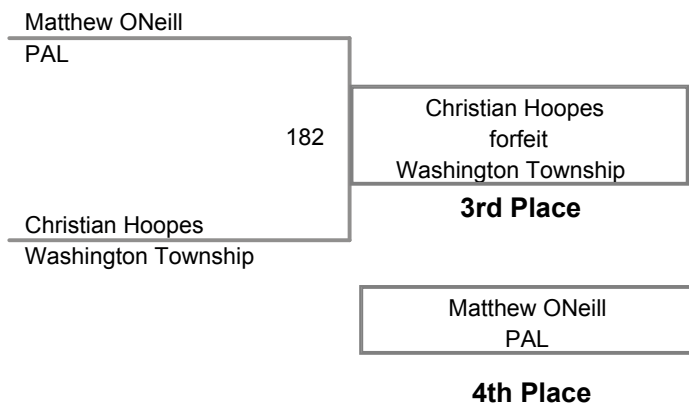

**Jimmie Fidler Memorial
Tots**

36 Lbs

Fred Bachmann_
Souderton

4

Wyatt Sheets_
Washington Township

Fred Bachmann
forfeit
Souderton

Champion

Wyatt Sheets
Washington

2nd Place

BYE
BYE

3rd Place

BYE

4th Place

**Jimmie Fisler Memorial
Tots**

40 Lbs

**Jimmie Fisler Memorial
Tots**