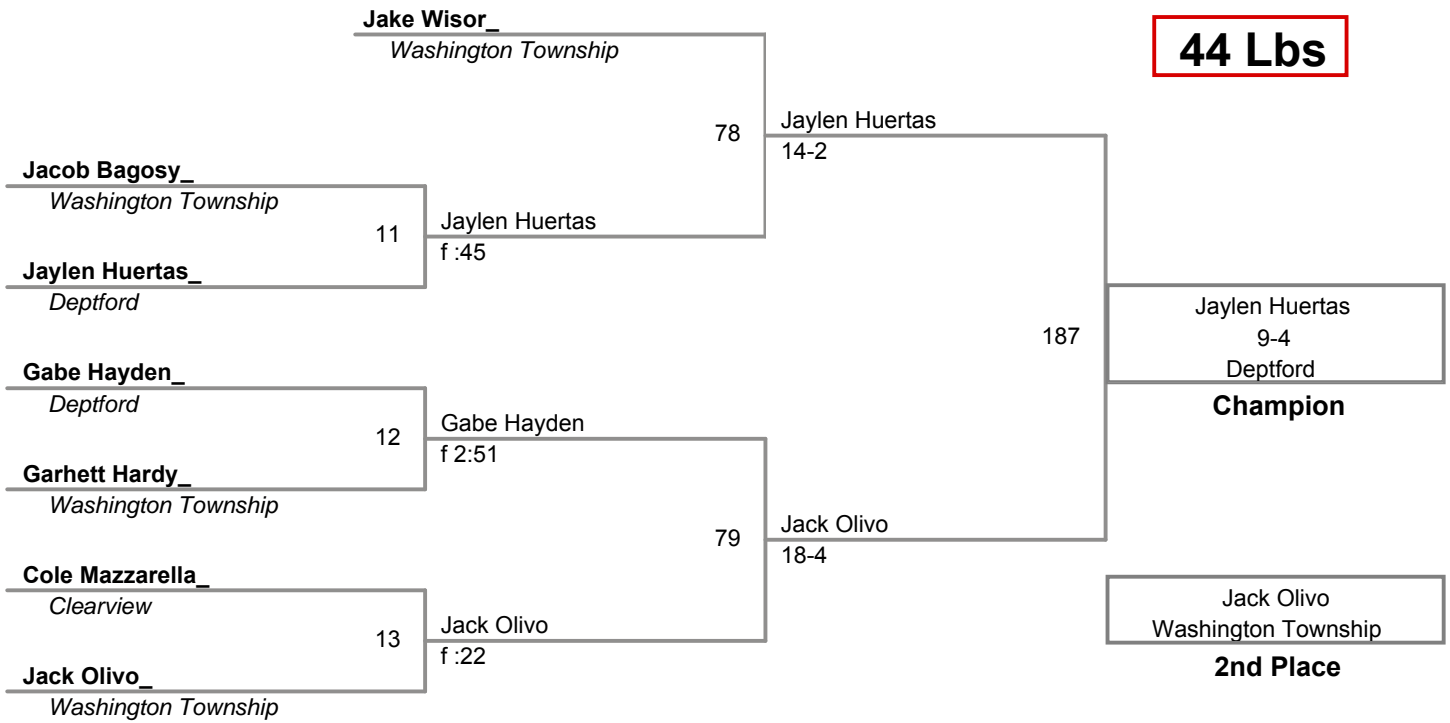

**Jimmie Fidler Memorial
Tots**

36 Lbs

Fred Bachmann_
Souderton

4

Wyatt Sheets_
Washington Township

Fred Bachmann
forfeit
Souderton

Champion

Wyatt Sheets
Washington

2nd Place

BYE
BYE

3rd Place

BYE

4th Place

**Jimmie Fisler Memorial
Tots**

40 Lbs

**Jimmie Fisler Memorial
Tots**

44A Lbs

**Jimmie Fisler Memorial
Tots**

44 Lbs

48A Lbs

**Jimmie Fisler Memorial
Tots**

48 Lbs

**Jimmie Fisler Memorial
Tots**

52A Lbs