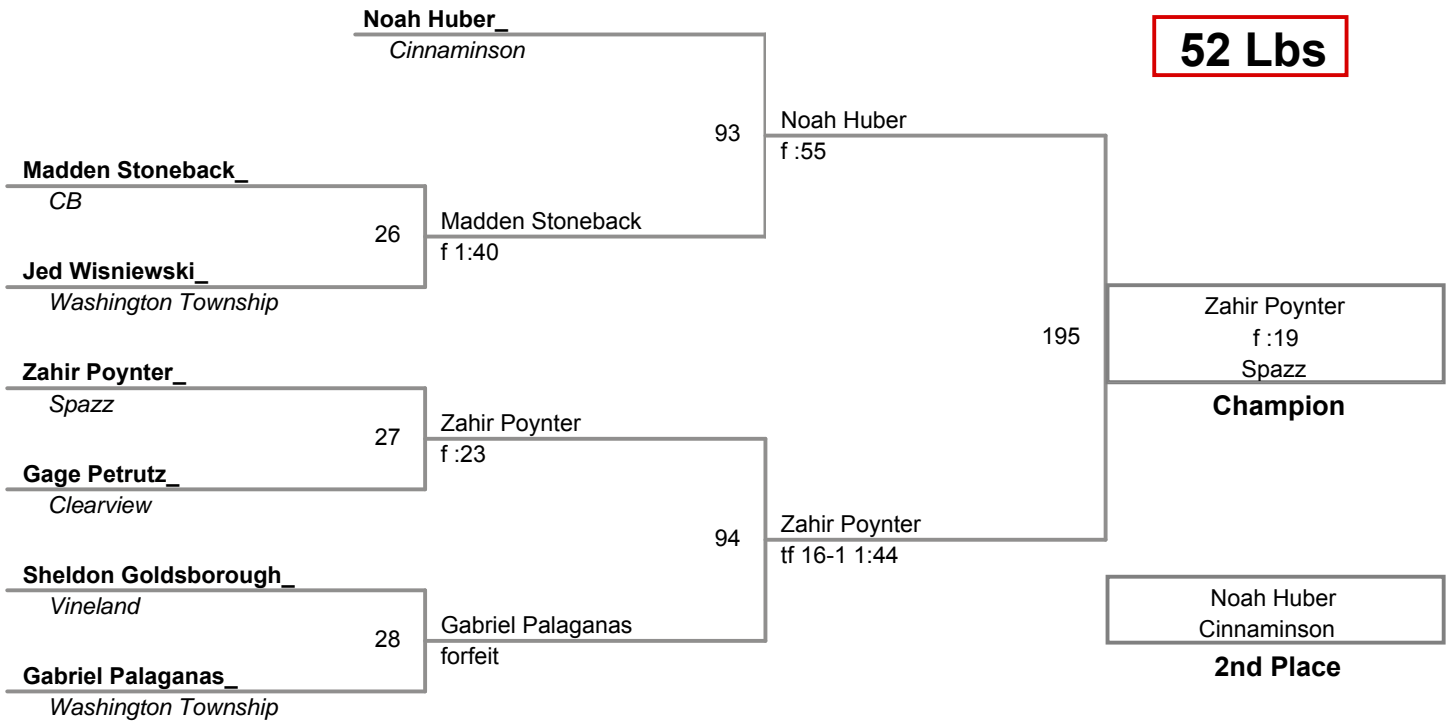

2nd Place

BYE
BYE

3rd Place

BYE

4th Place

**Jimmie Fisler Memorial
Tots**

40 Lbs

**Jimmie Fisler Memorial
Tots**

44A Lbs

**Jimmie Fisler Memorial
Tots**

44 Lbs

48A Lbs

**Jimmie Fisler Memorial
Tots**

48 Lbs

**Jimmie Fisler Memorial
Tots**

52A Lbs

**Jimmie Fisler Memorial
Tots**

52 Lbs

**Jimmie Fidler Memorial
Tots**

56 Lbs

**Jimmie Fidler Memorial
Tots**

60 Lbs

**Jimmie Fidler Memorial
Tots**

70 Lbs