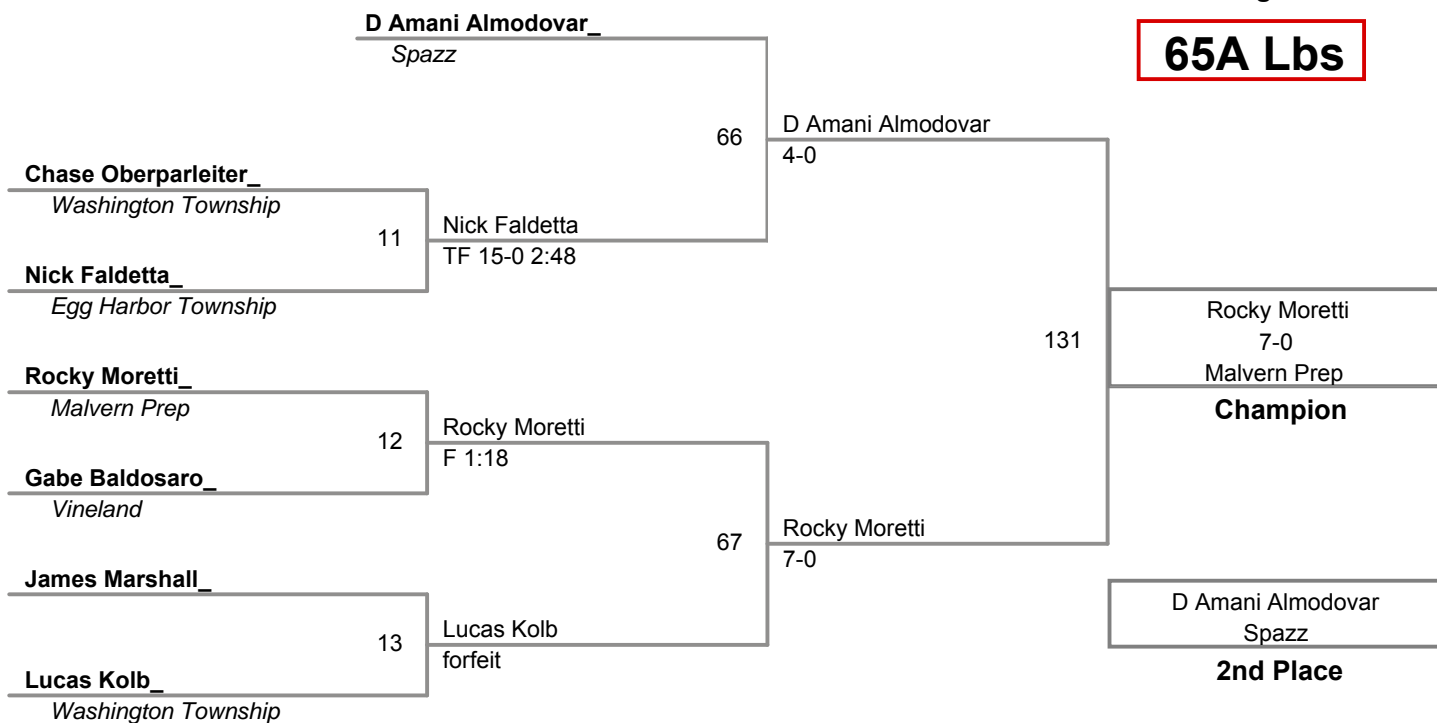

**Jimmie Fisler Memorial  
Midget**

**55 Lbs**

**Jimmie Fisler Memorial  
Midget**

**60 Lbs**

**Jimmie Fisler Memorial  
Midget**

**65A Lbs**

**Jimmie Fisler Memorial  
Midget**

**65 Lbs**

**Jimmie Fisler Memorial  
Midget**

**70A Lbs**

**Jimmie Fisler Memorial  
Midget**

**70 Lbs**

Jimmie Fisler Memorial  
Midget

**75 Lbs**

Jimmie Fisler Memorial  
Midget

**80 Lbs**