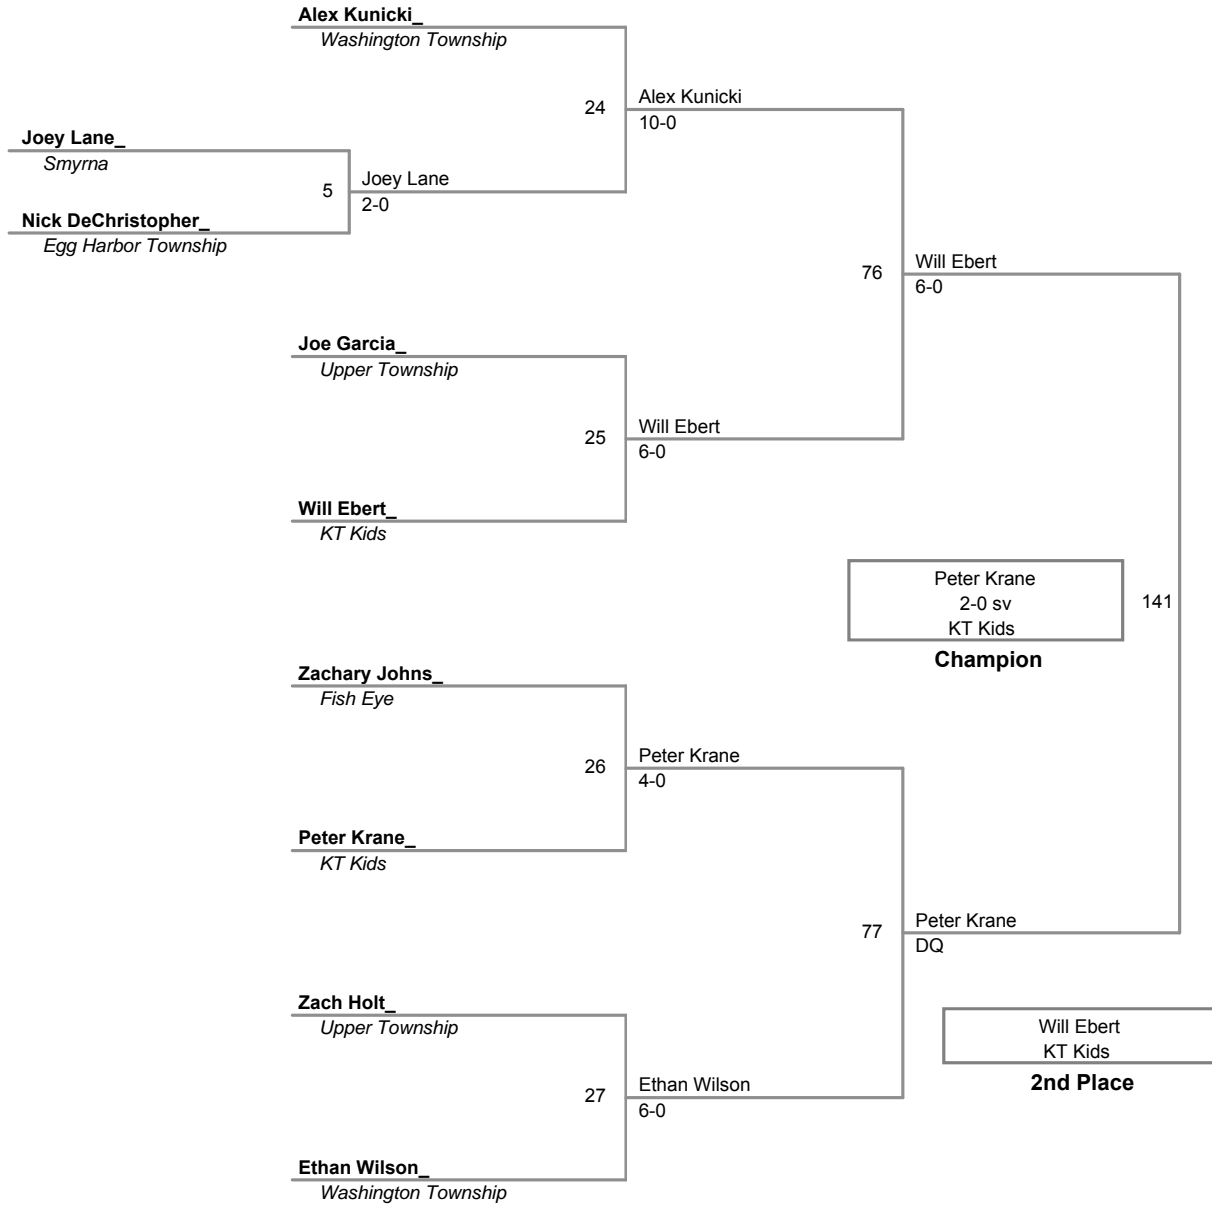

**Jimmie Fisler Memorial  
Midget**

**70A Lbs**

**Jimmie Fisler Memorial  
Midget**

**70 Lbs**

Jimmie Fisler Memorial  
Midget

**75 Lbs**

Jimmie Fisler Memorial  
Midget

**80 Lbs**