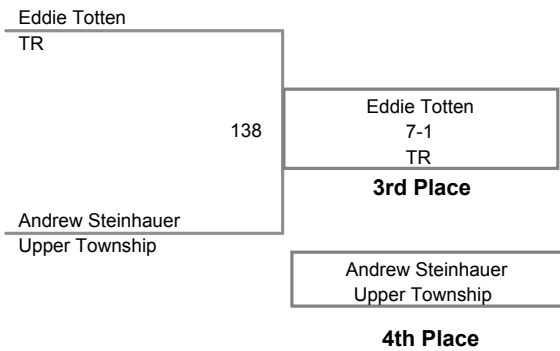

**Jimmie Fisler Memorial  
Midget**

**70A Lbs**

**Jimmie Fisler Memorial  
Midget**

**70 Lbs**

Jimmie Fisler Memorial  
Midget

**75 Lbs**

Jimmie Fisler Memorial  
Midget

**80 Lbs**

**Jimmie Fisler Memorial  
Midget**

**85 Lbs**

**Jimmie Fisler Memorial  
Midget**

**90 Lbs**

**Jimmie Fisler Memorial  
Midget**

**96 Lbs**

**Jimmie Fisler Memorial  
Midget**

**108 Lbs**