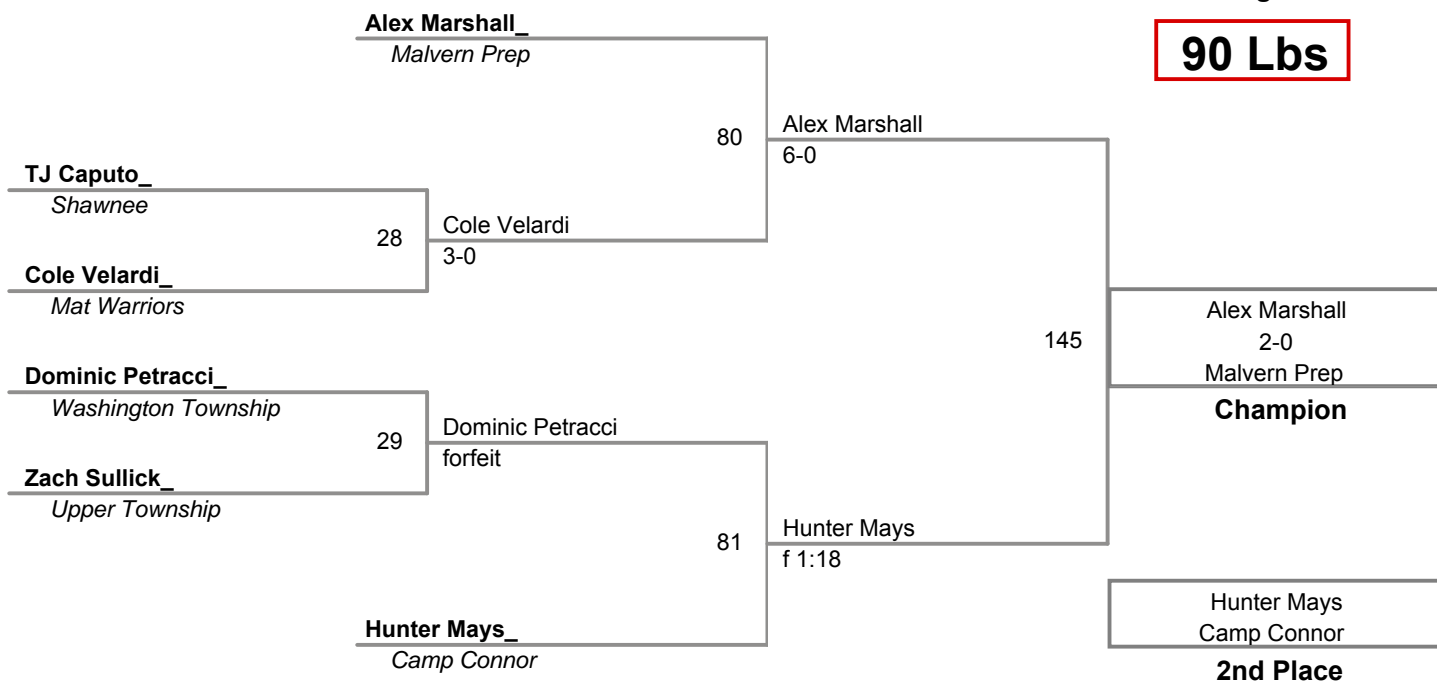

**Jimmie Fisler Memorial  
Midget**

**70A Lbs**

**Jimmie Fisler Memorial  
Midget**

**70 Lbs**

Jimmie Fisler Memorial  
Midget

**75 Lbs**

Jimmie Fisler Memorial  
Midget

**80 Lbs**

**Jimmie Fisler Memorial  
Midget**

**85 Lbs**

**Jimmie Fisler Memorial  
Midget**

**90 Lbs**

**Jimmie Fisler Memorial  
Midget**

**96 Lbs**

**Jimmie Fisler Memorial  
Midget**

**108 Lbs**