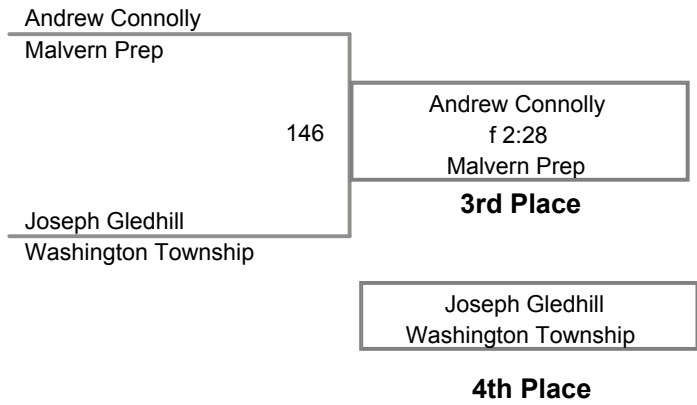

**Jimmie Fisler Memorial  
Midget**

**85 Lbs**

**Jimmie Fisler Memorial  
Midget**

**90 Lbs**

**Jimmie Fisler Memorial  
Midget**

**96 Lbs**

**Jimmie Fisler Memorial  
Midget**

**108 Lbs**