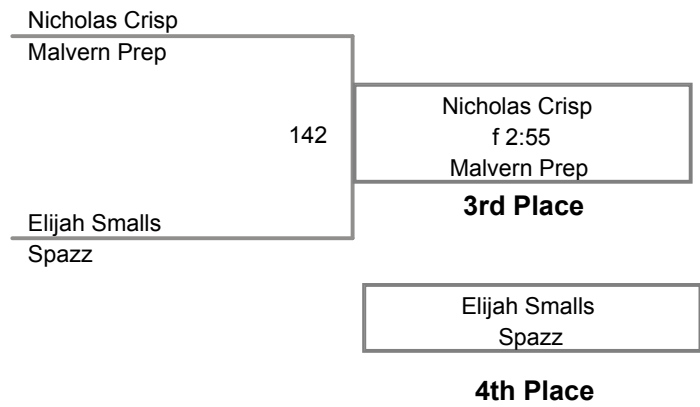

**Jimmie Fisler Memorial  
Midget**

**70A Lbs**

**Jimmie Fisler Memorial  
Midget**

**70 Lbs**

Jimmie Fisler Memorial  
Midget

**75 Lbs**

Jimmie Fisler Memorial  
Midget

**80 Lbs**

**Jimmie Fisler Memorial  
Midget**

**85 Lbs**

**Jimmie Fisler Memorial  
Midget**

**90 Lbs**

**Jimmie Fisler Memorial  
Midget**

**96 Lbs**

**Jimmie Fisler Memorial  
Midget**

**108 Lbs**