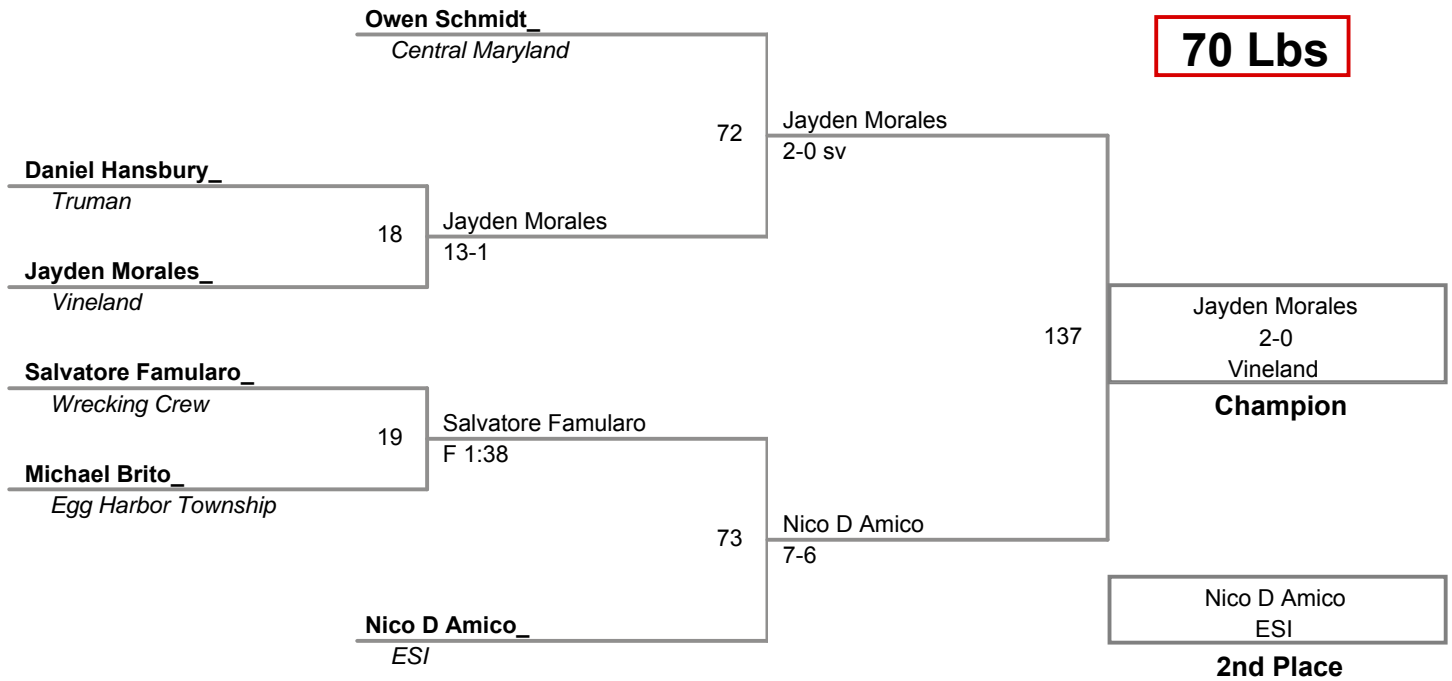

**Jimmie Fisler Memorial  
Midget**

**55 Lbs**

**Jimmie Fisler Memorial  
Midget**

**60 Lbs**

**Jimmie Fisler Memorial  
Midget**

**65A Lbs**

**Jimmie Fisler Memorial  
Midget**

**65 Lbs**

**Jimmie Fisler Memorial  
Midget**

**70A Lbs**

**Jimmie Fisler Memorial  
Midget**

**70 Lbs**

Jimmie Fisler Memorial  
Midget

**75 Lbs**

Jimmie Fisler Memorial  
Midget

**80 Lbs**