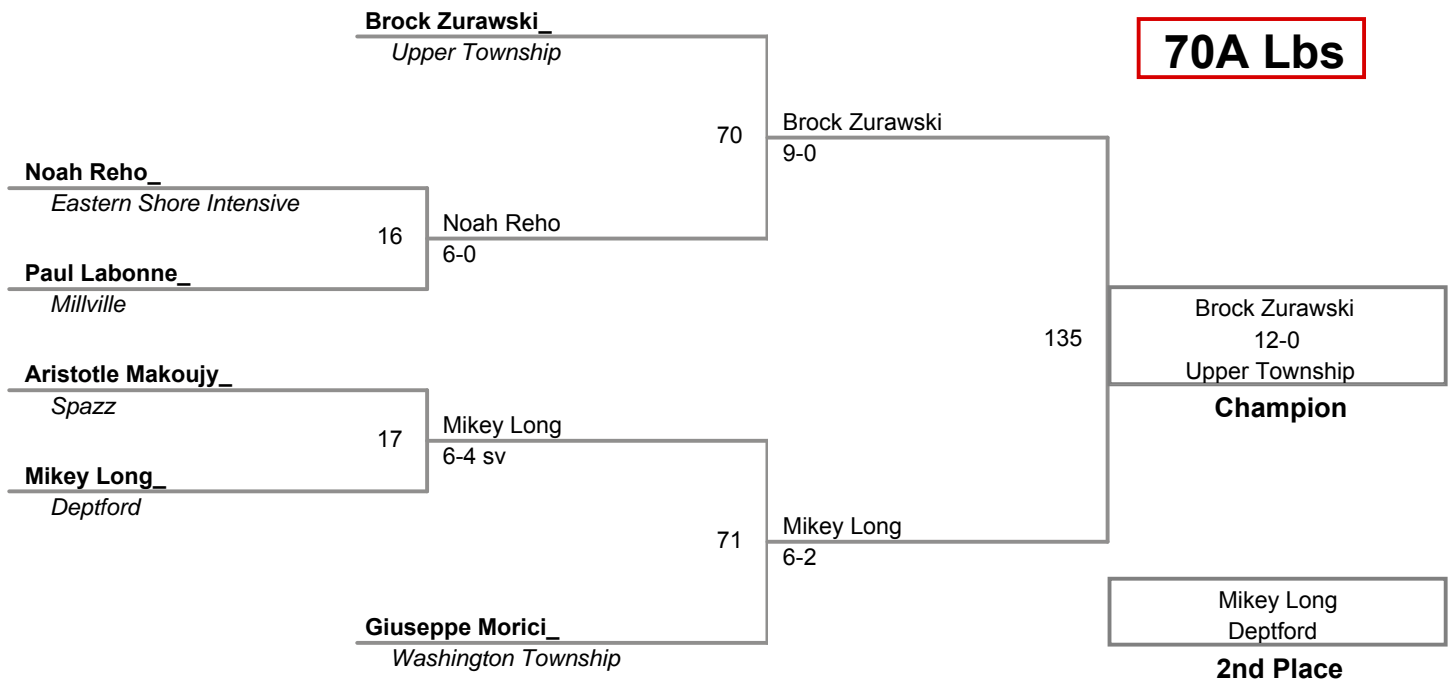

**Jimmie Fisler Memorial
Midget**

70A Lbs