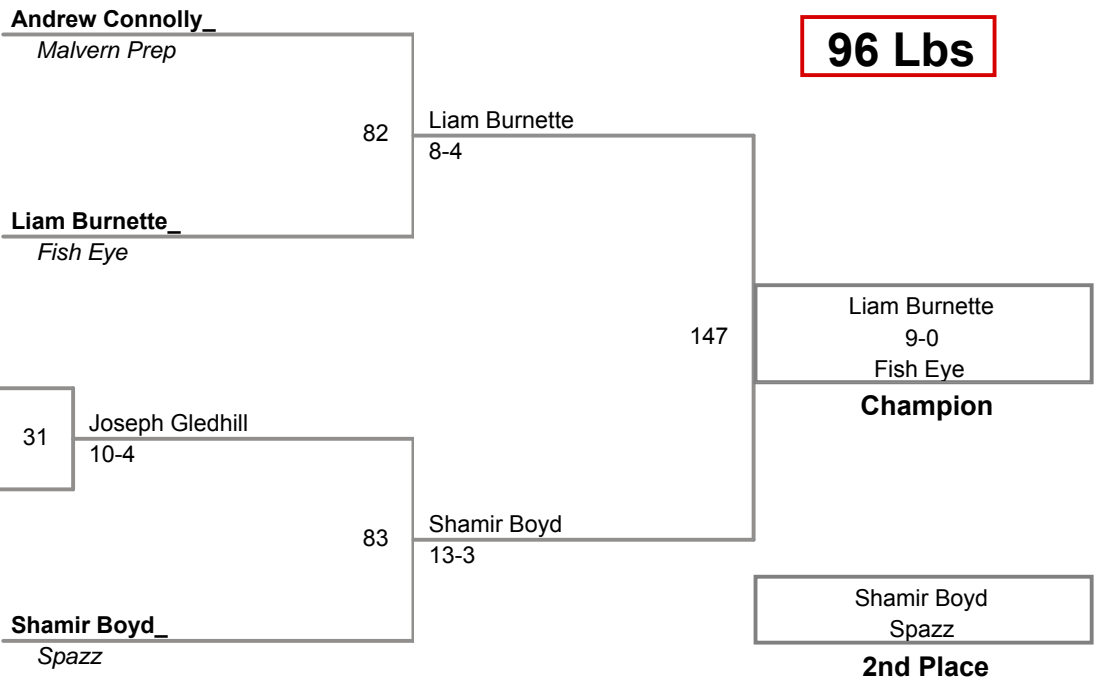

**Jimmie Fisler Memorial  
Midget**

**85 Lbs**

**Jimmie Fisler Memorial  
Midget**

**90 Lbs**

**Jimmie Fisler Memorial  
Midget**

**96 Lbs**

**Jimmie Fisler Memorial  
Midget**

**108 Lbs**