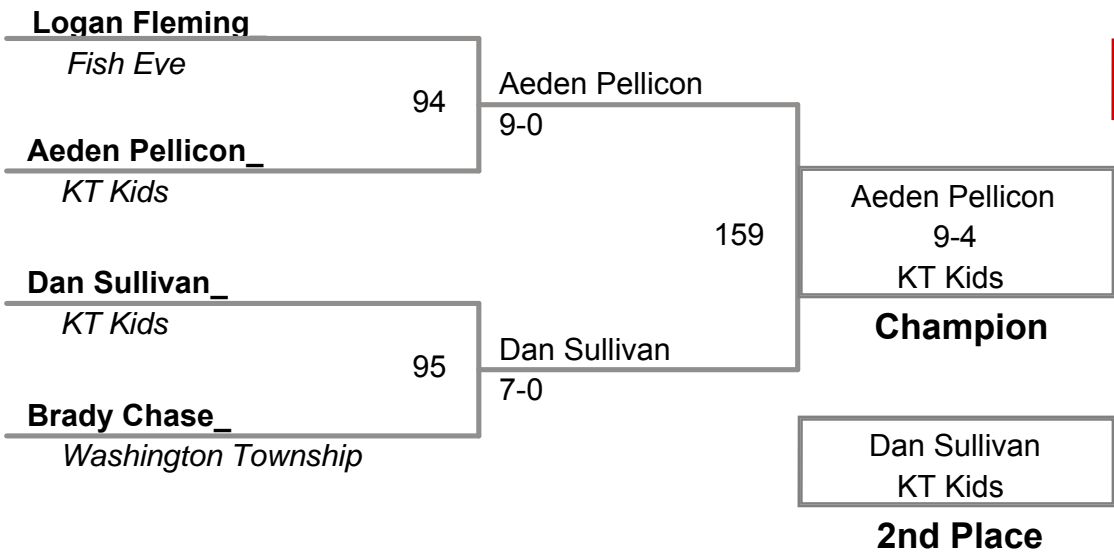

**Jimmie Fisler Memorial
Junior**

90 Lbs