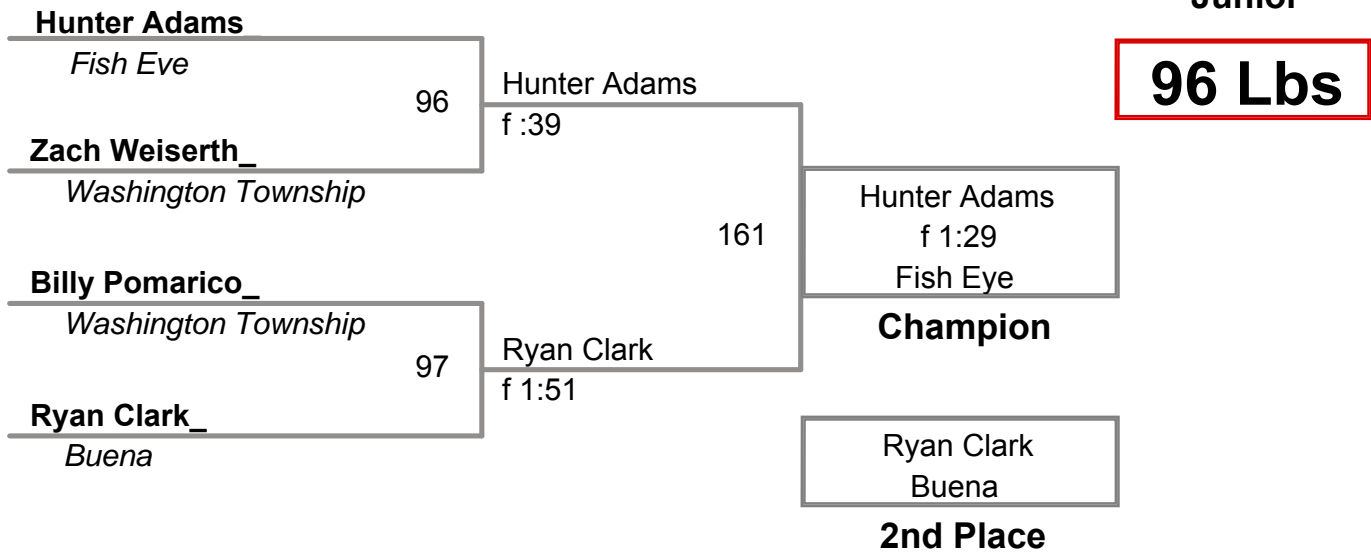

**Jimmie Fidler Memorial
Junior**