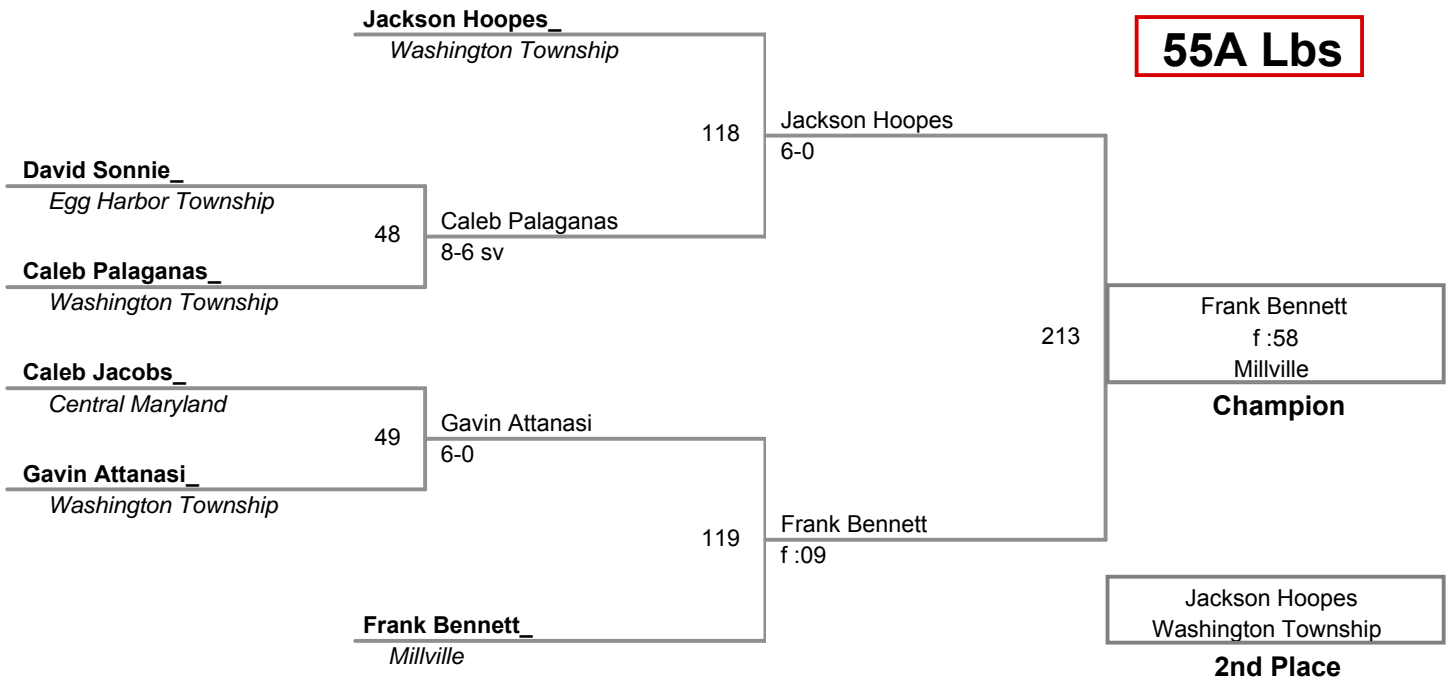

**Jimmie Fisler Memorial
Bantam**

45 Lbs

Bryce Manera_
Mat Warriors

Braden Amorosi_
Deptford

43

Bryce Manera
9-0
Mat Warriors

Champion

Braden Amorosi
Deptford

2nd Place

BYE
BYE

3rd Place

BYE

4th Place

**Jimmie Fisler Memorial
Bantam**

50 Lbs

**Jimmie Fisler Memorial
Bantam**

55A Lbs

**Jimmie Fidler Memorial
Bantam**

55 Lbs

**Jimmie Fislser Memorial
Bantam**

60A Lbs

**Jimmie Fisler Memorial
Bantam**

60 Lbs

**Jimmie Fisler Memorial
Bantam**