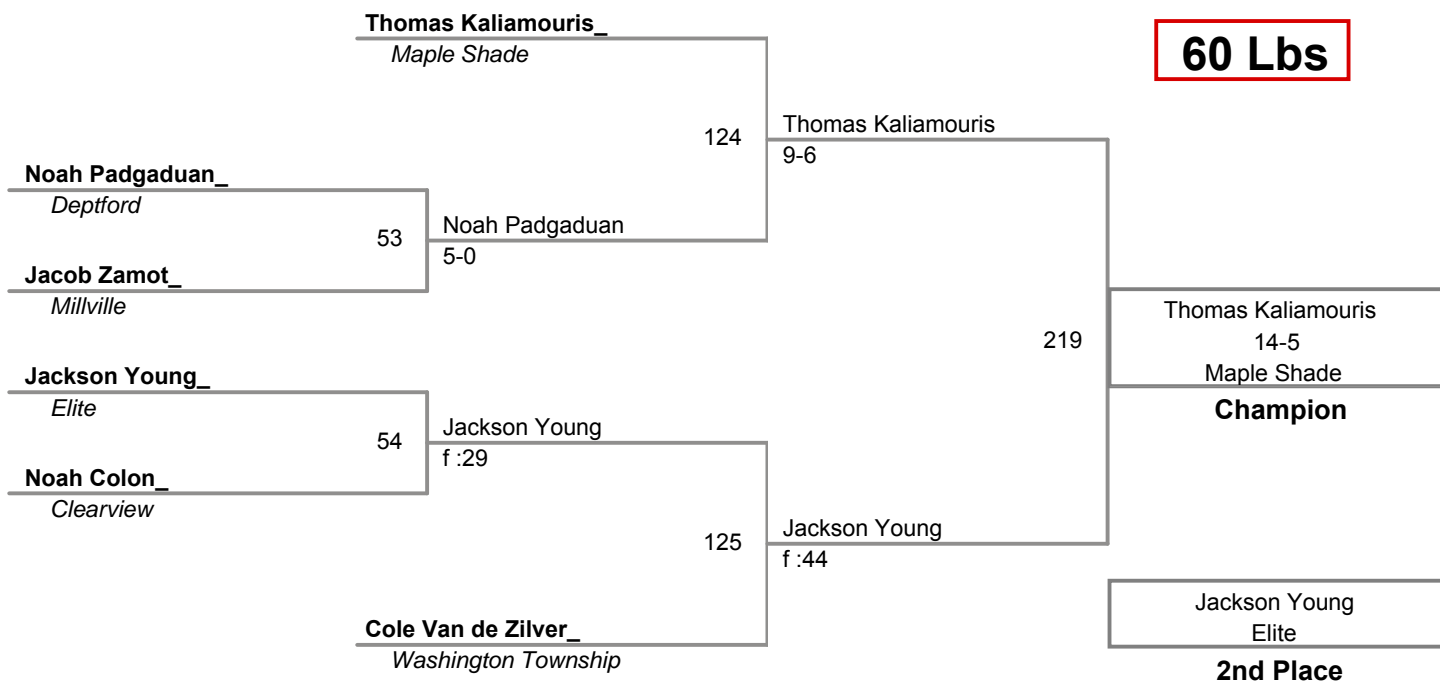

2nd Place

BYE
BYE

3rd Place

BYE

4th Place

**Jimmie Fisler Memorial
Bantam**

50 Lbs

**Jimmie Fisler Memorial
Bantam**

55A Lbs

**Jimmie Fidler Memorial
Bantam**

55 Lbs

**Jimmie Fislser Memorial
Bantam**

60A Lbs

**Jimmie Fisler Memorial
Bantam**

60 Lbs

**Jimmie Fisler Memorial
Bantam**