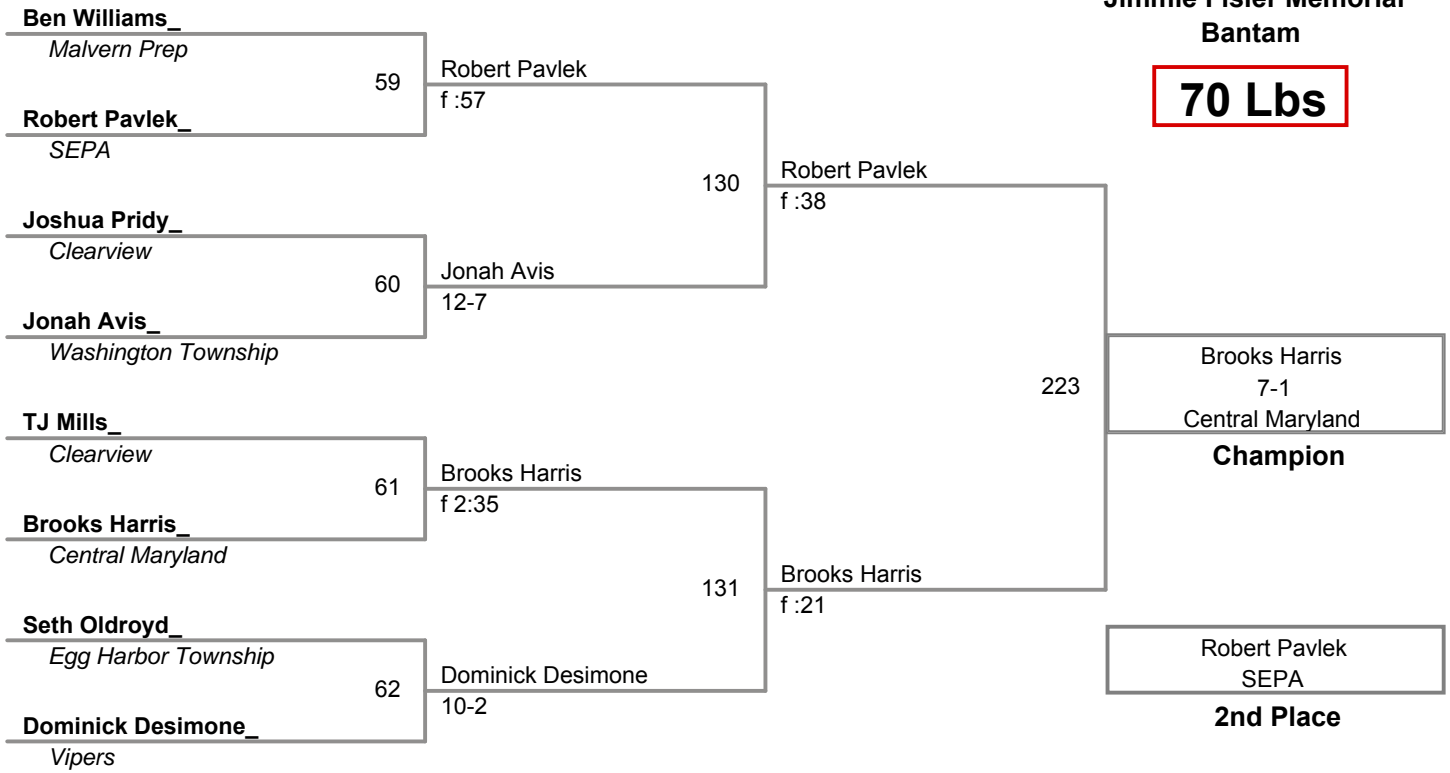

**Jimmie Fisler Memorial
Bantam**

70 Lbs