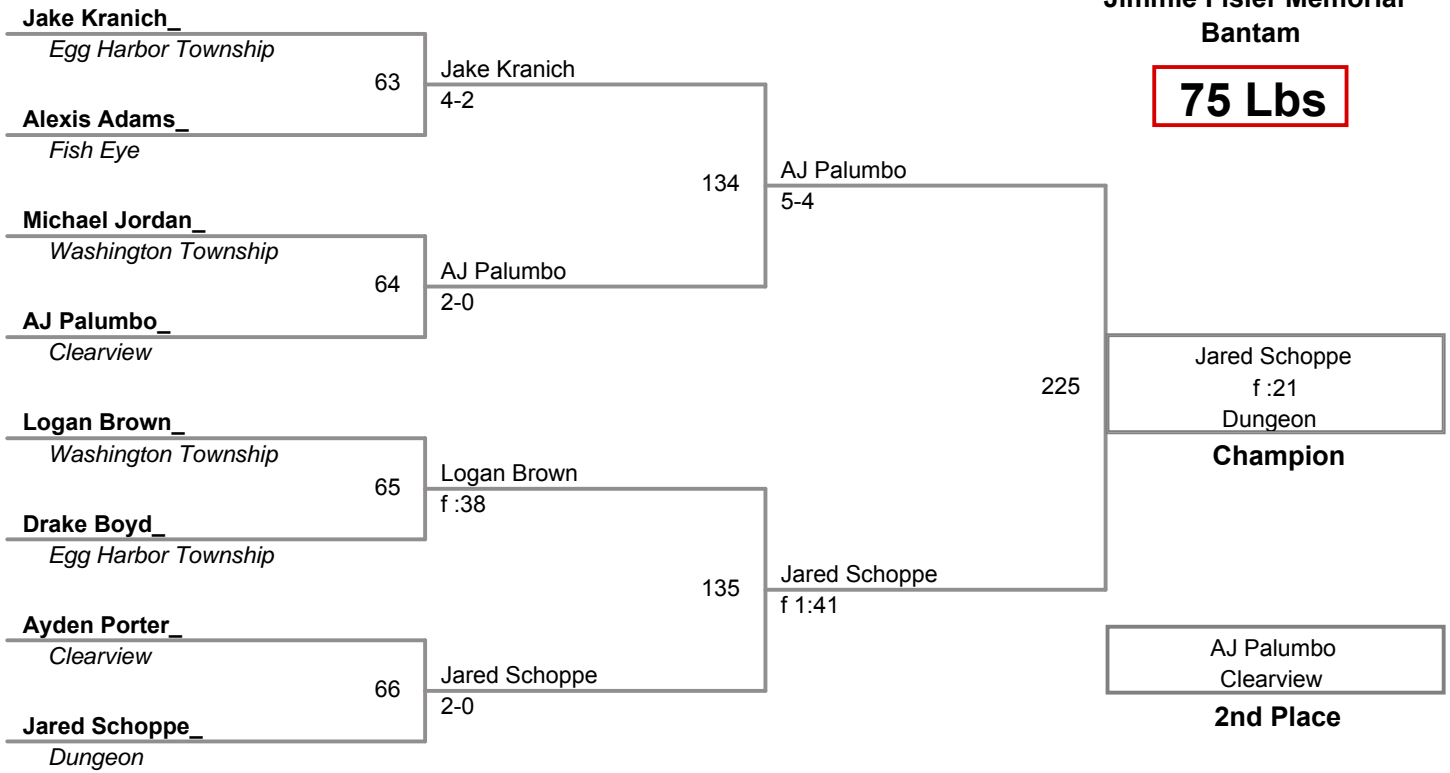

55A Lbs

**Jimmie Fidler Memorial
Bantam**

55 Lbs

**Jimmie Fislser Memorial
Bantam**

60A Lbs

**Jimmie Fisler Memorial
Bantam**

60 Lbs

**Jimmie Fisler Memorial
Bantam**

65 Lbs

**Jimmie Fisler Memorial
Bantam**

70 Lbs

**Jimmie Fisler Memorial
Bantam**

75 Lbs

**Jimmie Fisler Memorial
Bantam**

90 Lbs