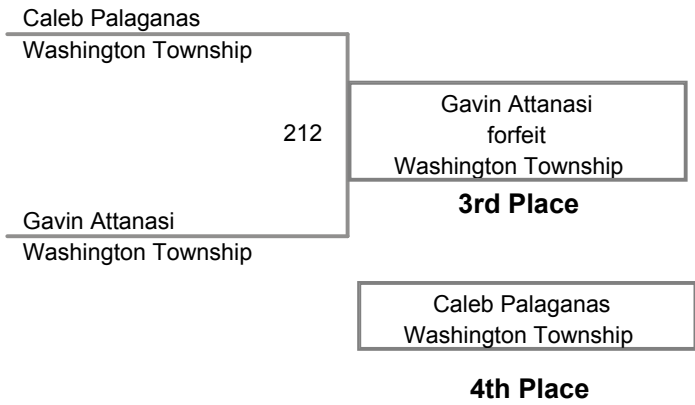

**Jimmie Fisler Memorial
Bantam**

55A Lbs