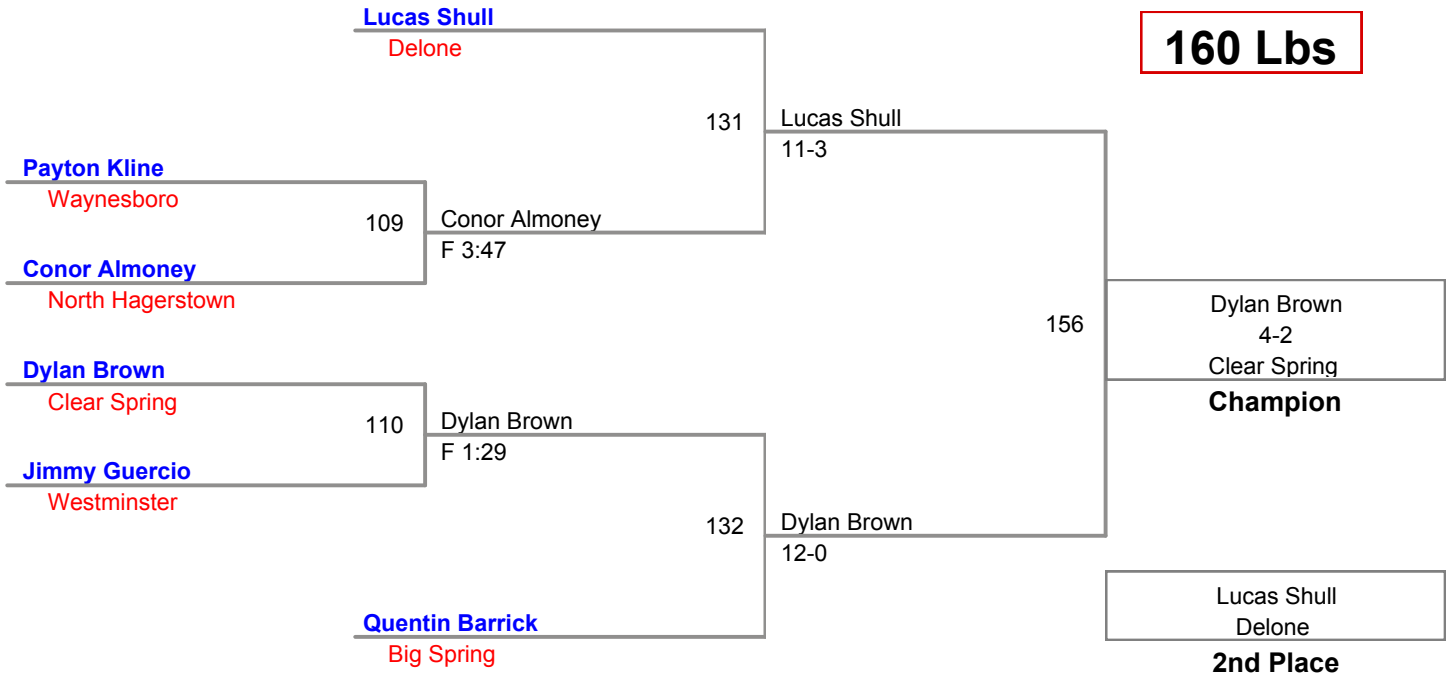

**MAWA District Qualifier
Elite (on Mat 6)**

145 Lbs

**MAWA District Qualifier
Elite (on Mat 6)**

152 Lbs

**MAWA District Qualifier
Elite (on Mat 1)**

160 Lbs

MAWA District Qualifier
Elite (on Mat 1)

171 Lbs

**MAWA District Qualifier
Elite (on Mat 2)**

189 Lbs

220 Lbs

Dylan Herb Shippensburg	506	Tommy Rayhart
Tommy Rayhart Big Spring		3-1

Scott Six Gettysburg	534	Dylan Herb
Dylan Herb Shippensburg		1-0

Tommy Rayhart Big Spring	553	Tommy Rayhart
Scott Six Gettysburg		6-0