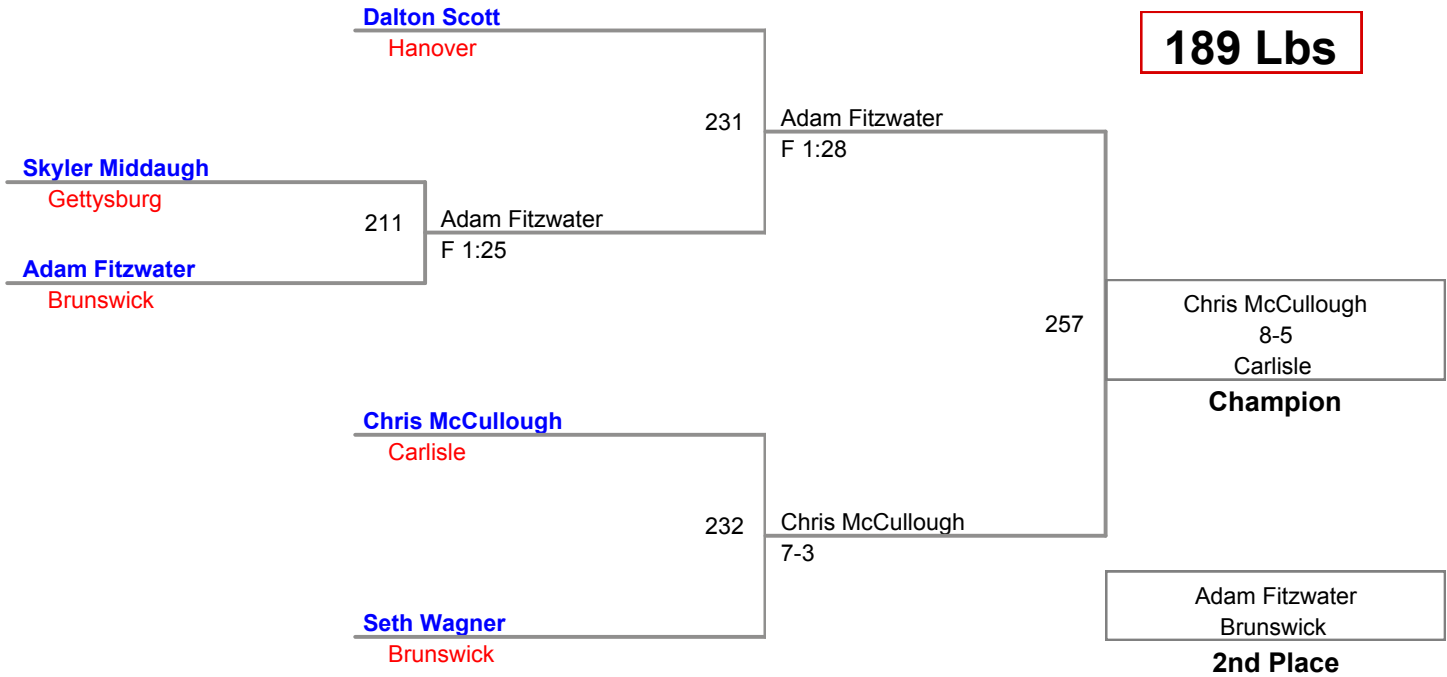

**MAWA District Qualifier
Elite (on Mat 2)**

189 Lbs

220 Lbs

Dylan Herb Shippensburg	506	Tommy Rayhart
Tommy Rayhart Big Spring		3-1

Scott Six Gettysburg	534	Dylan Herb
Dylan Herb Shippensburg		1-0

Tommy Rayhart Big Spring	553	Tommy Rayhart
Scott Six Gettysburg		6-0