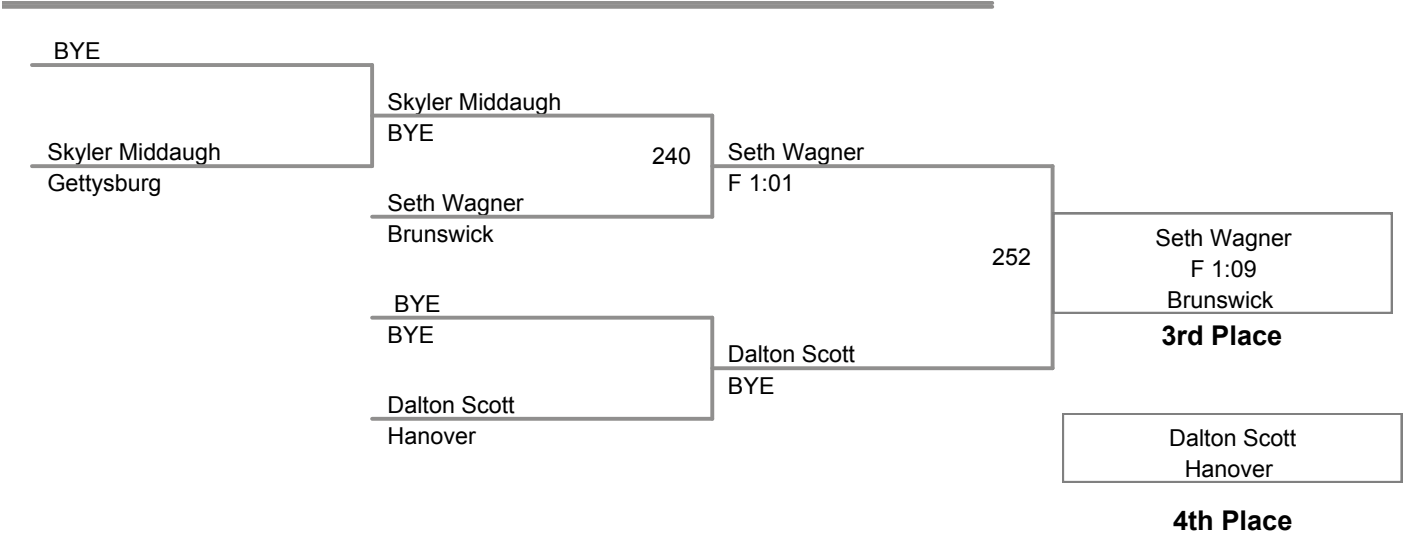

**MAWA District Qualifier
Elite (on Mat 2)**

189 Lbs

220 Lbs

Dylan Herb Shippensburg	506	Tommy Rayhart
Tommy Rayhart Big Spring		3-1

Scott Six Gettysburg	534	Dylan Herb
Dylan Herb Shippensburg		1-0

Tommy Rayhart Big Spring	553	Tommy Rayhart
Scott Six Gettysburg		6-0