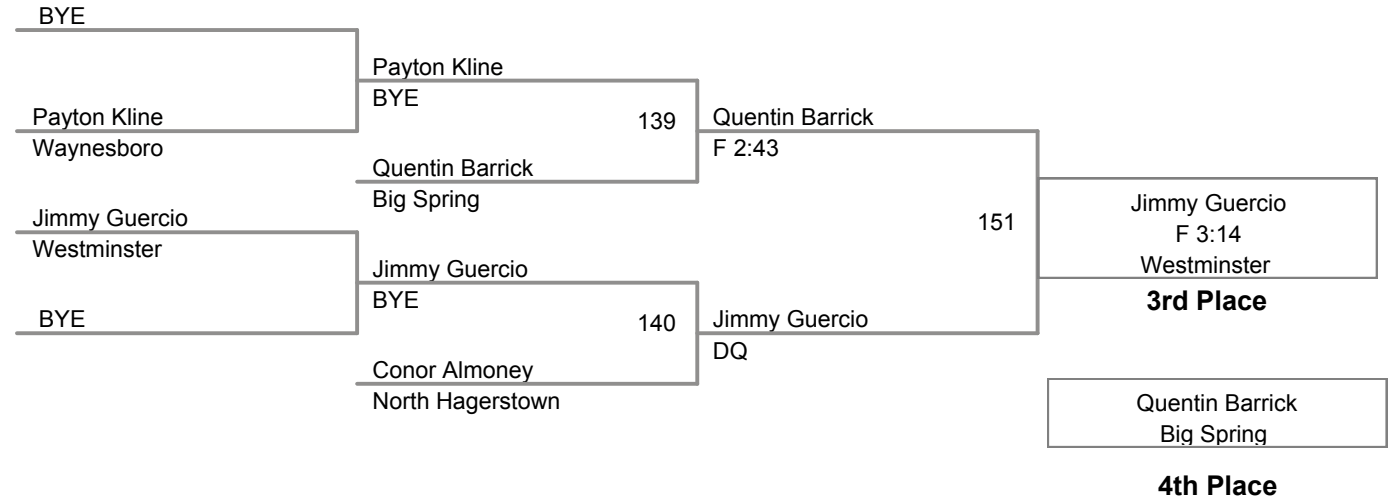

**MAWA District Qualifier
Elite (on Mat 1)**

160 Lbs