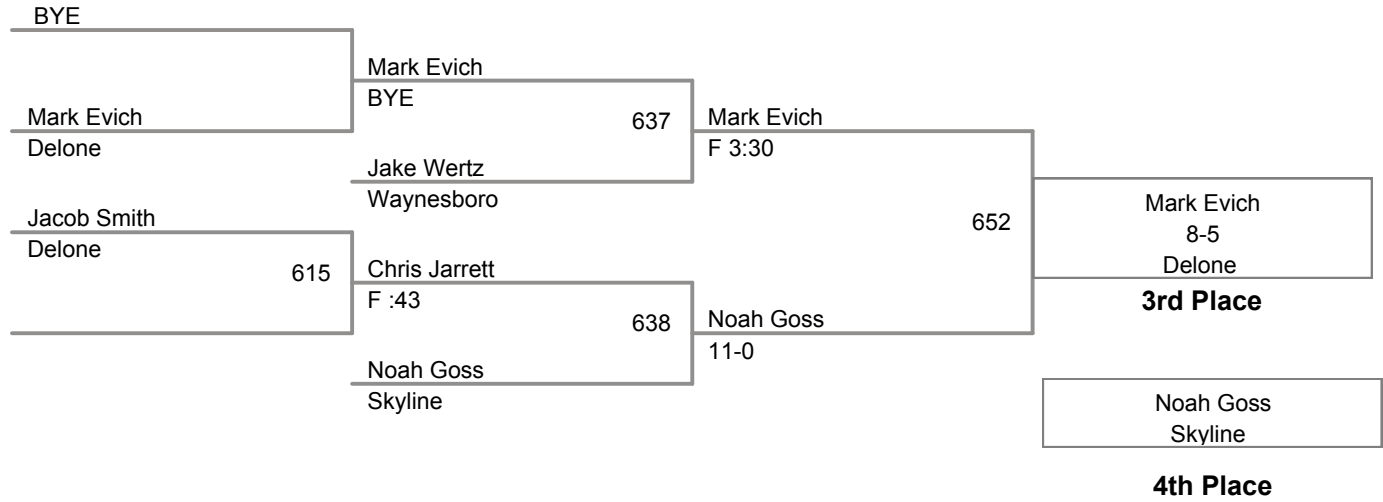

**MAWA District Qualifier
Elite (on Mat 6)**

145 Lbs