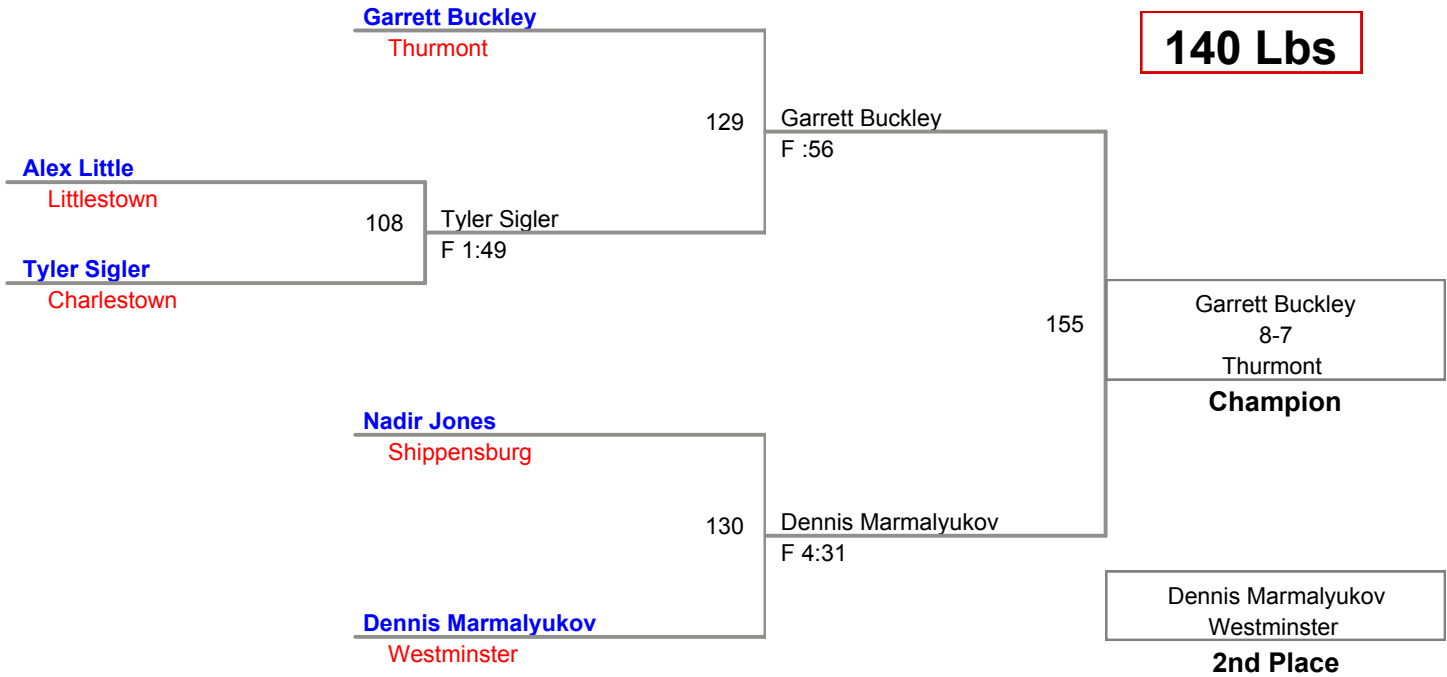

BYE

BYE

Champion

2nd Place

3rd Place

3 Participant Round Robin

**MAWA District Qualifier
Elite (on Mat 1)**

140 Lbs