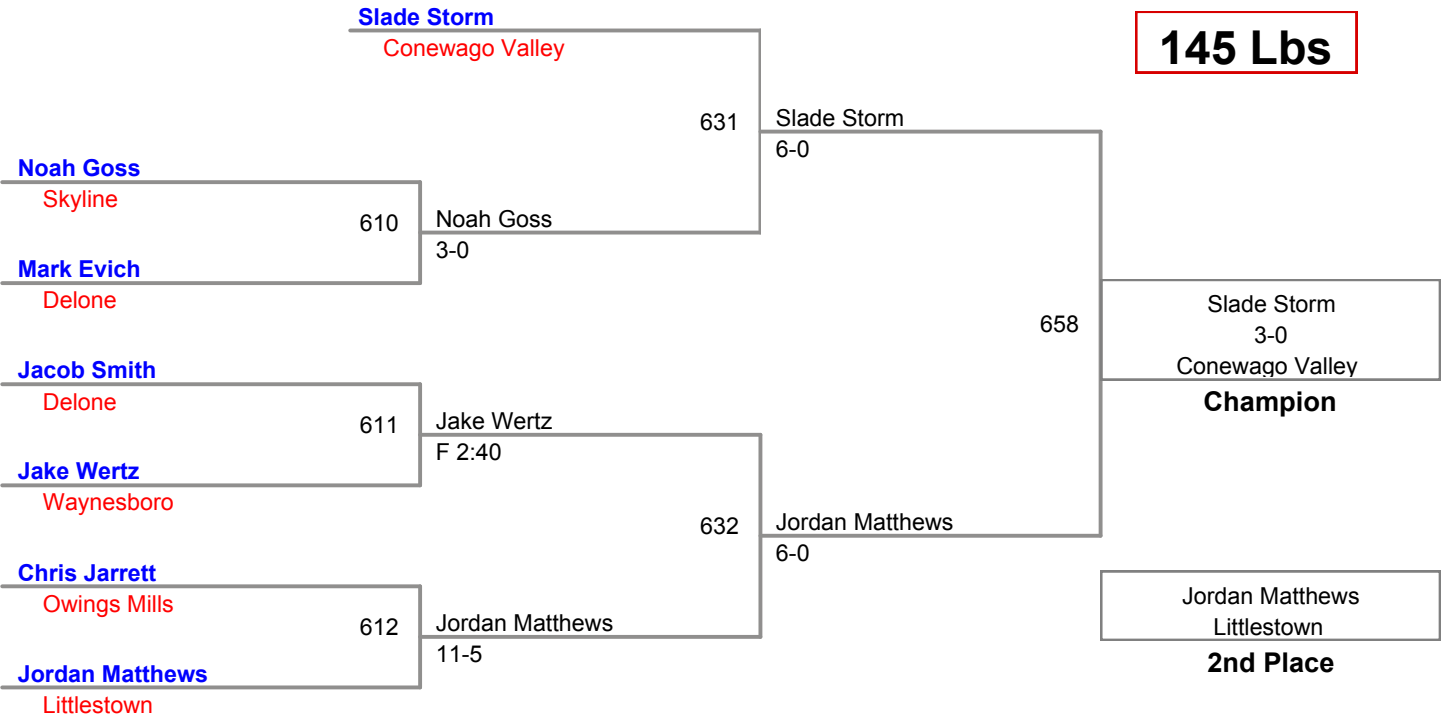

**MAWA District Qualifier
Elite (on Mat 6)**

145 Lbs