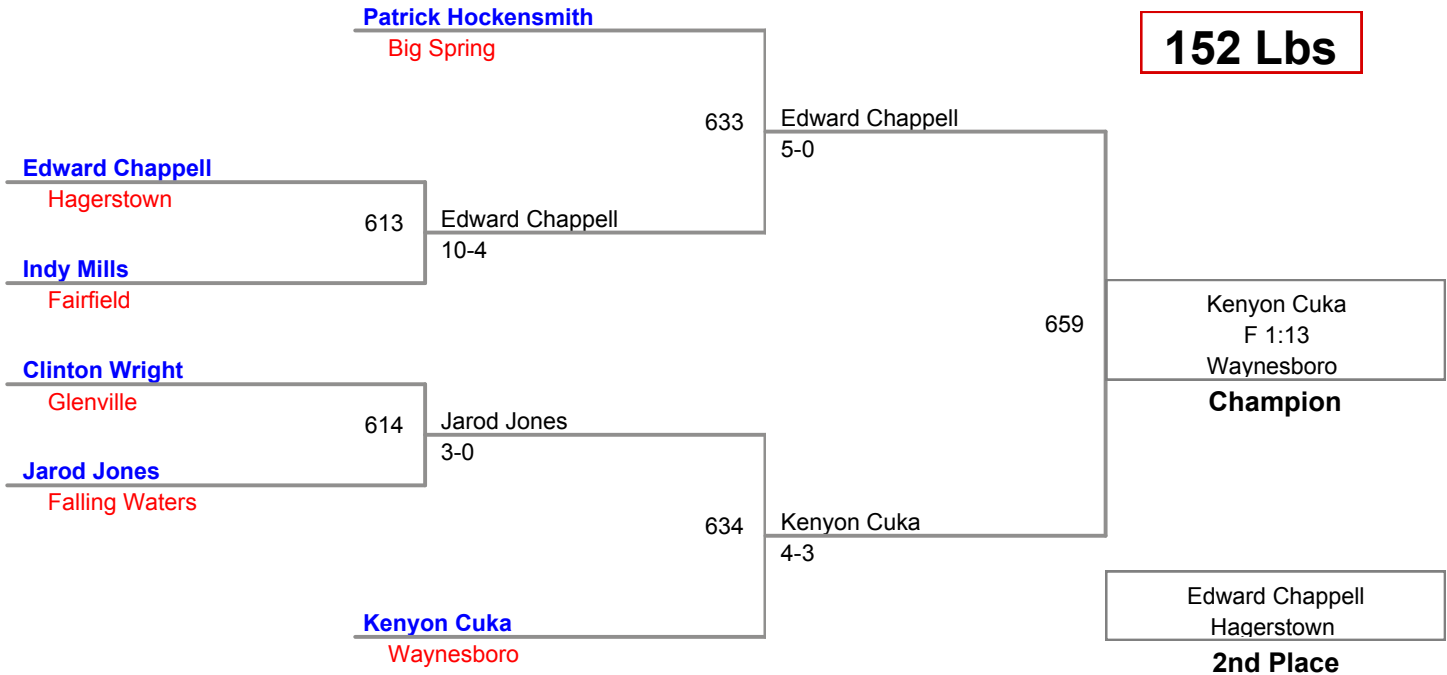

**MAWA District Qualifier
Elite (on Mat 6)**

152 Lbs