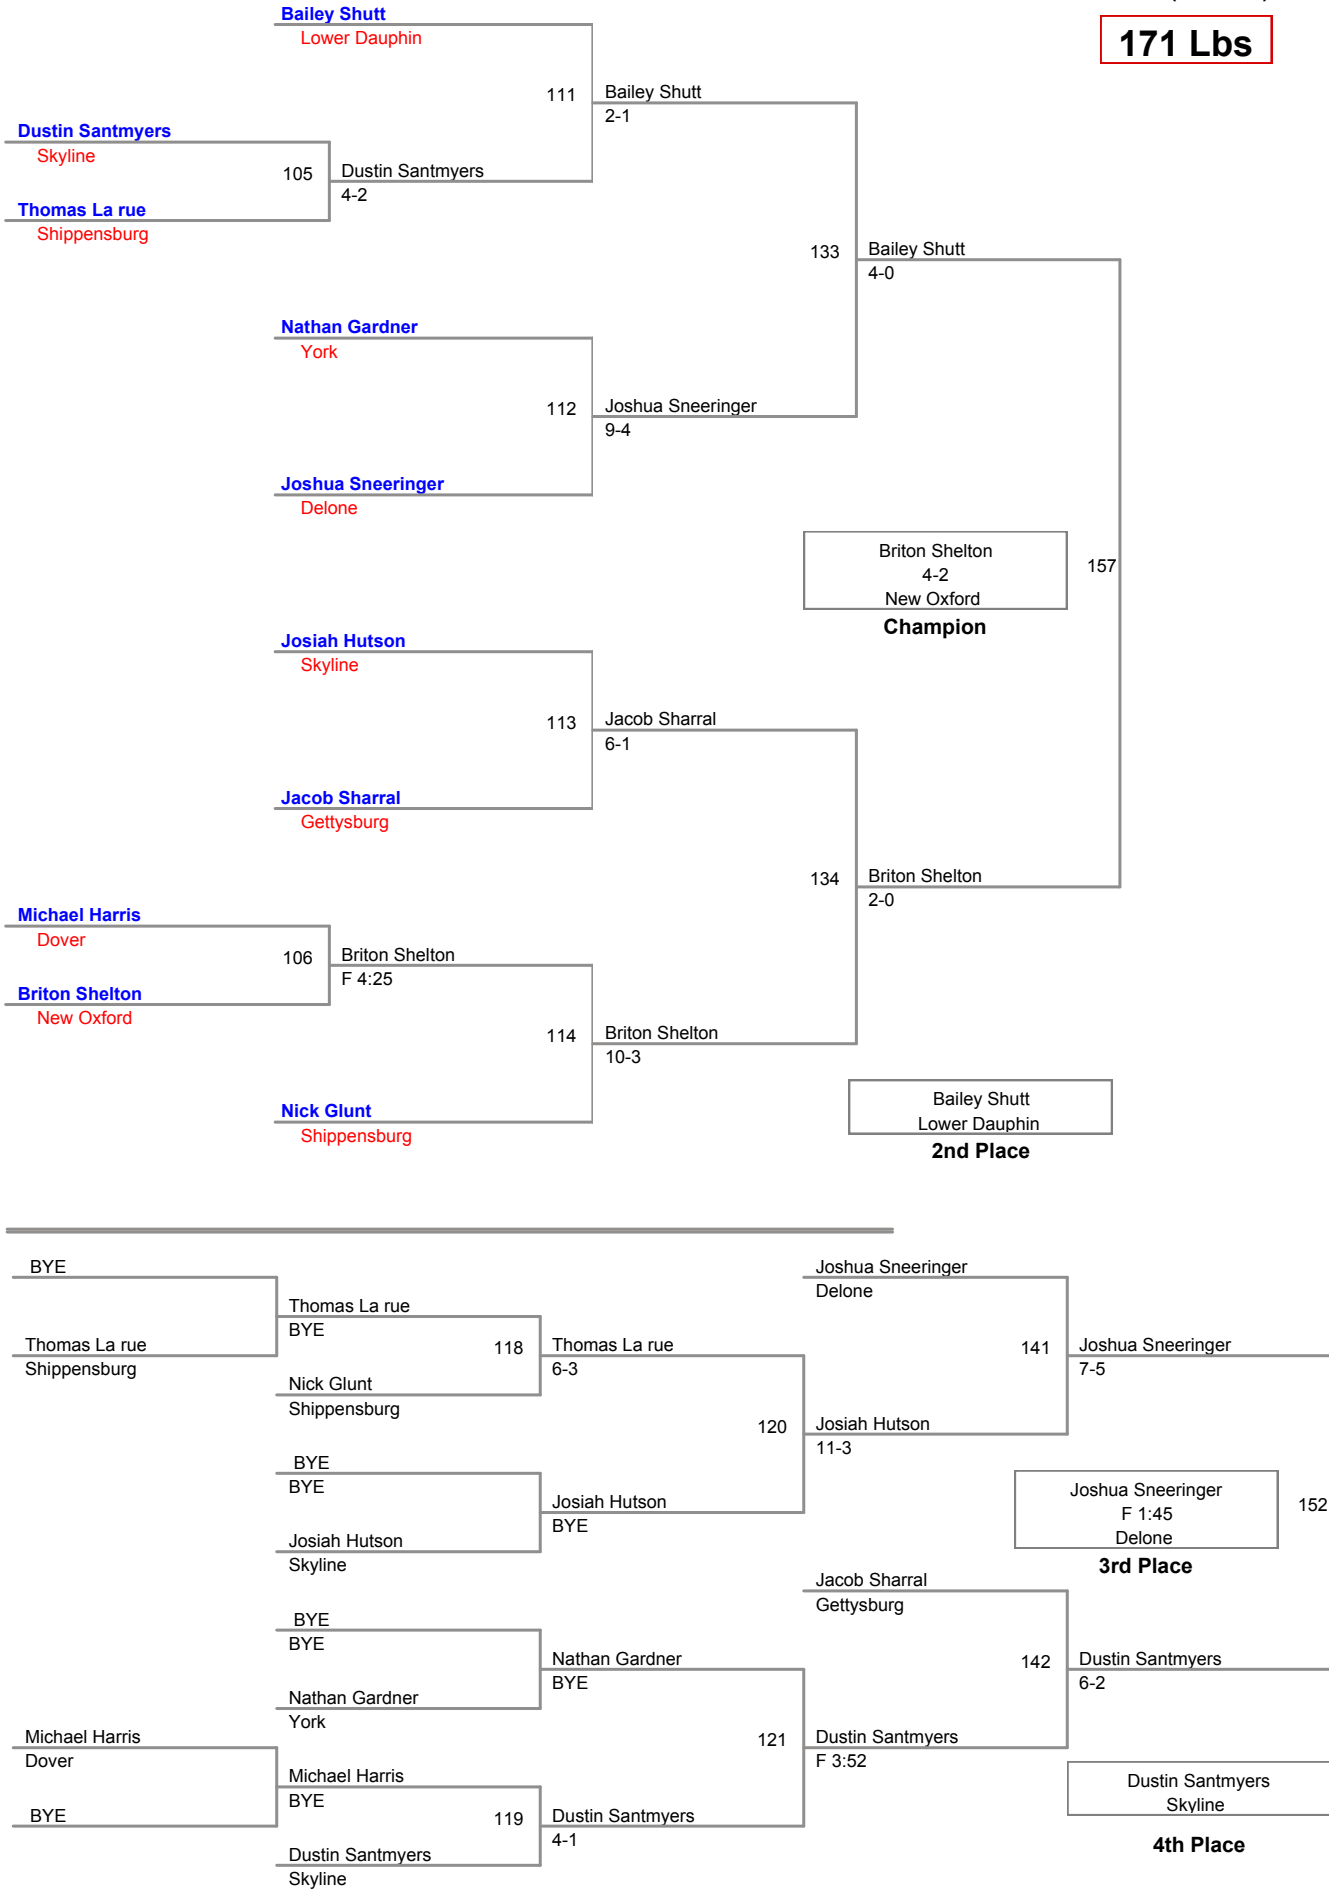

MAWA District Qualifier
Elite (on Mat 1)

171 Lbs