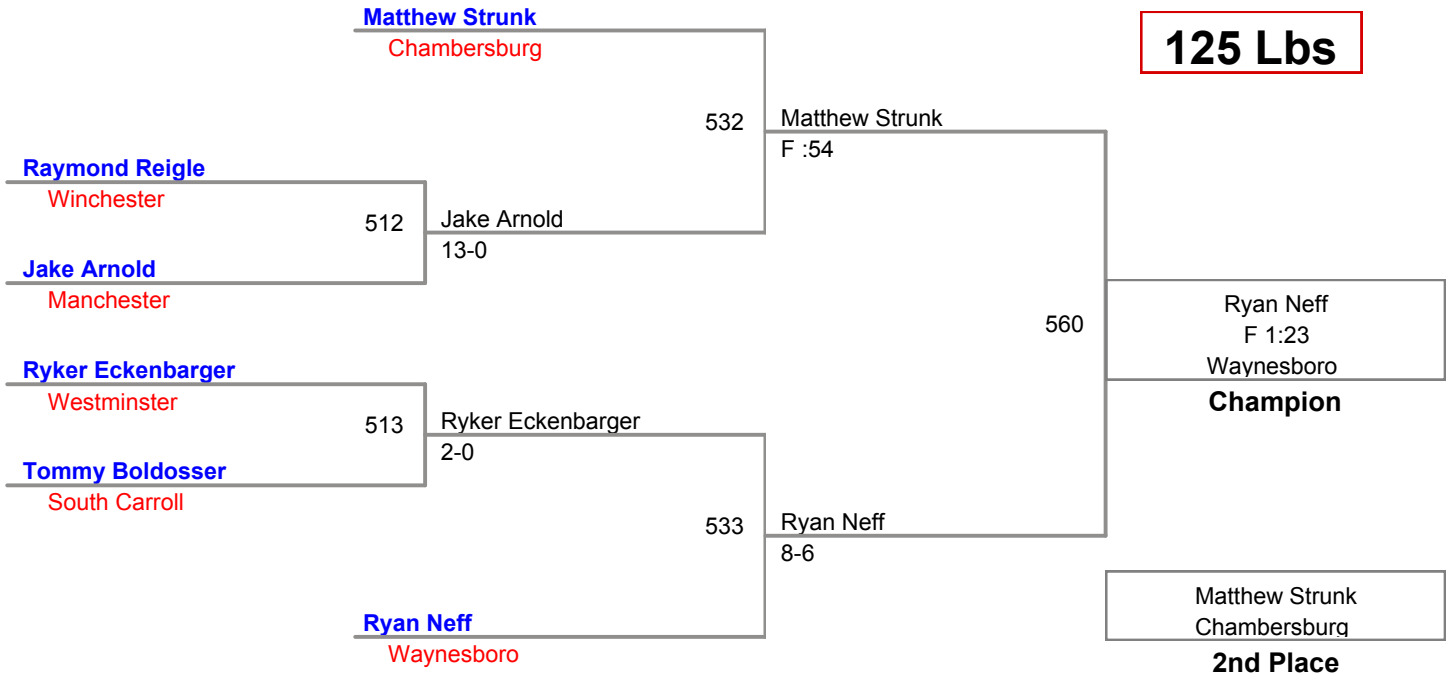

Antonio Ugarte
Delone

Champion

Justin Cornwell
Skyline

2nd Place

3rd Place

3 Participant Round Robin

**MAWA District Qualifier
Elite (on Mat 5)**

125 Lbs

MAWA District Qualifier
Elite

130 Lbs

Lakota Harnish

Waynesboro

BYE

Lakota Harnish

BYE

BYE