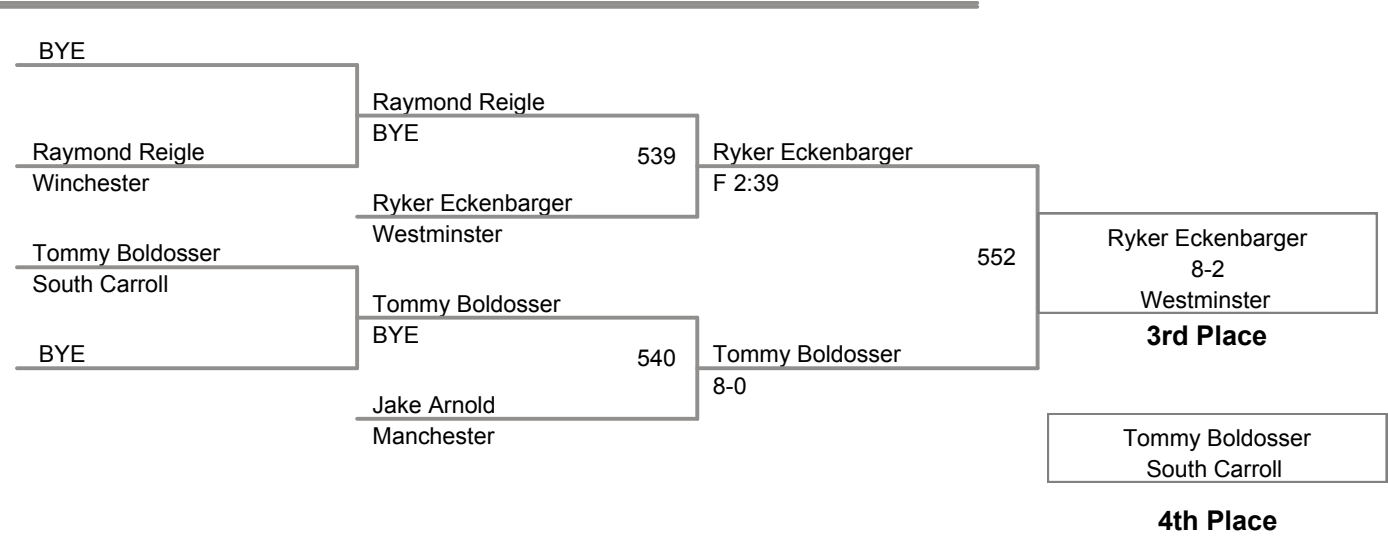

Antonio Ugarte
Delone

Champion

Justin Cornwell
Skyline

2nd Place

3rd Place

3 Participant Round Robin

**MAWA District Qualifier
Elite (on Mat 5)**

125 Lbs

MAWA District Qualifier
Elite

130 Lbs

Lakota Harnish

Waynesboro

BYE

Lakota Harnish

BYE

BYE