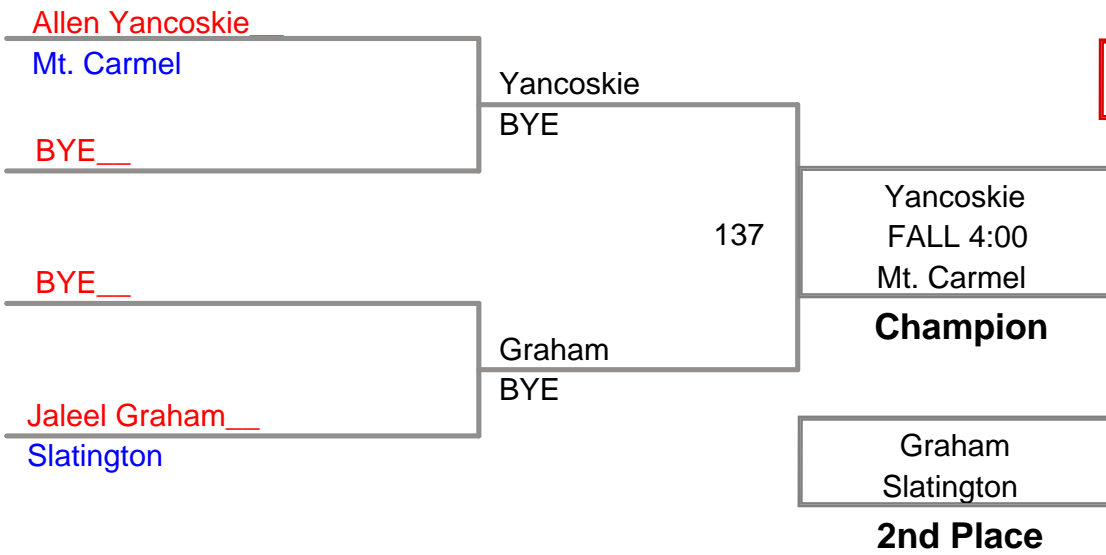

Buss  
FALL 2:57  
Nesquehoning

**3rd Place**

Rebeck  
Paxinos

**4th Place**

MAWA North Schuylkil  
Elite

**189 Lbs**

MAWA North Schuylkil  
Elite

**285 Lbs**