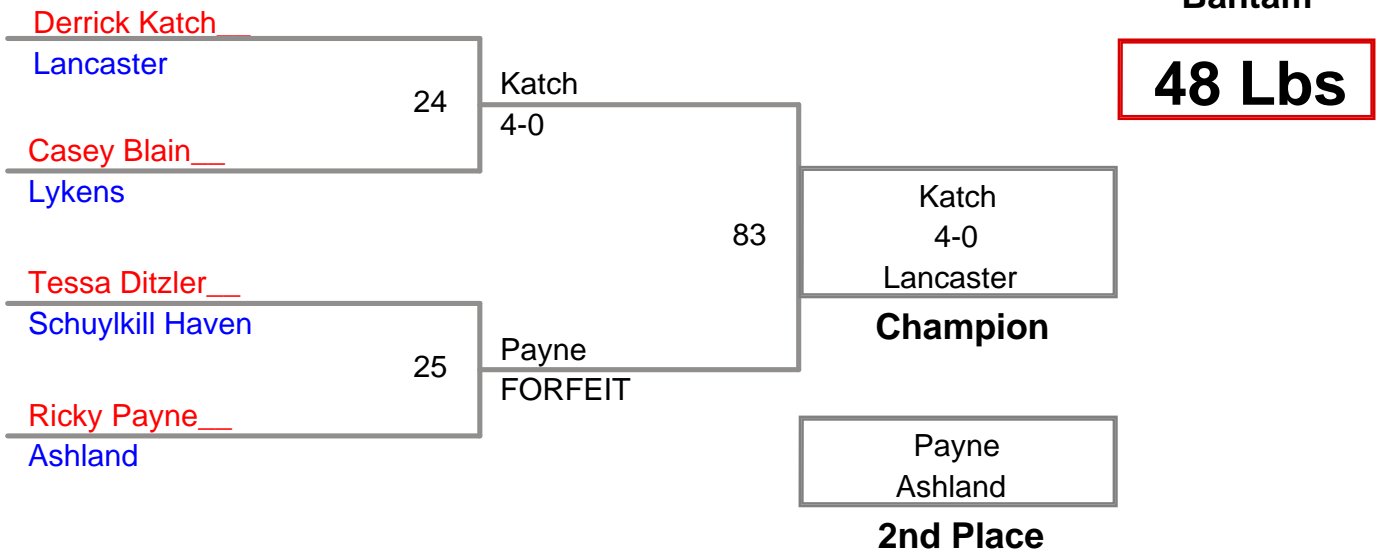

**MAWA North Schuylkil
Bantam**

40 Lbs

MAWA North Schuylkil
Bantam

44 Lbs

MAWA North Schuylkil
Bantam

**MAWA North Schuylkil
Bantam**

52 Lbs

**MAWA North Schuylkil
Bantam**

56 Lbs

**MAWA North Schuylkil
Bantam**

60 Lbs

MAWA North Schuylkil
Bantam

73 Lbs

**MAWA North Schuylkil
Bantam**

93 Lbs