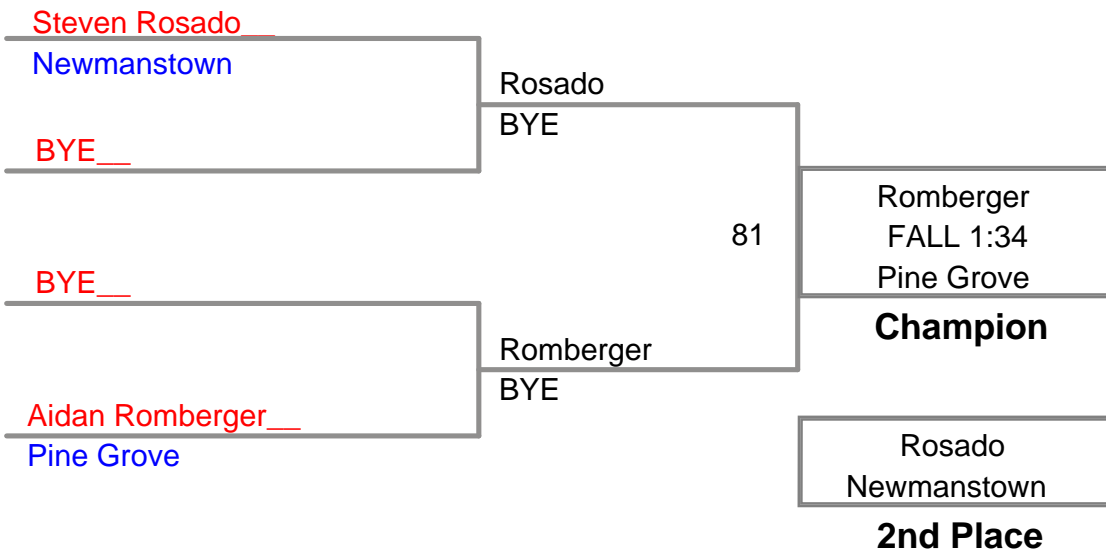

**MAWA North Schuylkil
Bantam**

40 Lbs

MAWA North Schuylkil
Bantam

44 Lbs

MAWA North Schuylkil
Bantam

**MAWA North Schuylkil
Bantam**

52 Lbs

**MAWA North Schuylkil
Bantam**

56 Lbs

**MAWA North Schuylkil
Bantam**

60 Lbs

MAWA North Schuylkil
Bantam

73 Lbs

**MAWA North Schuylkil
Bantam**

93 Lbs