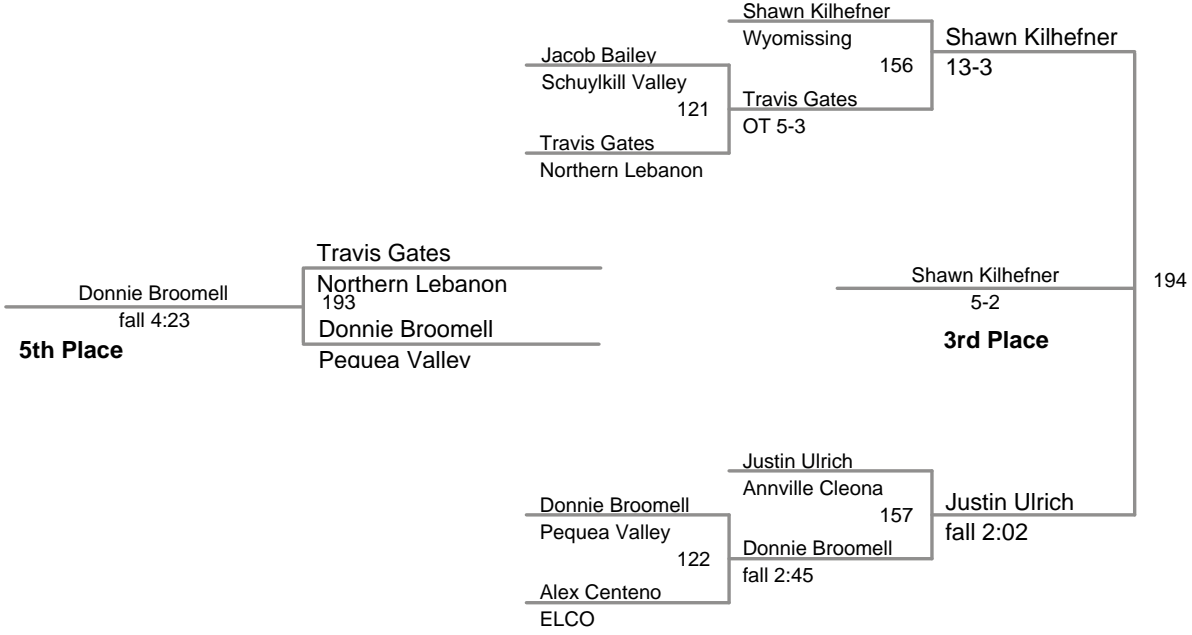

2014 AA D3 Section 2
PIAA Wrestling

170 Lbs