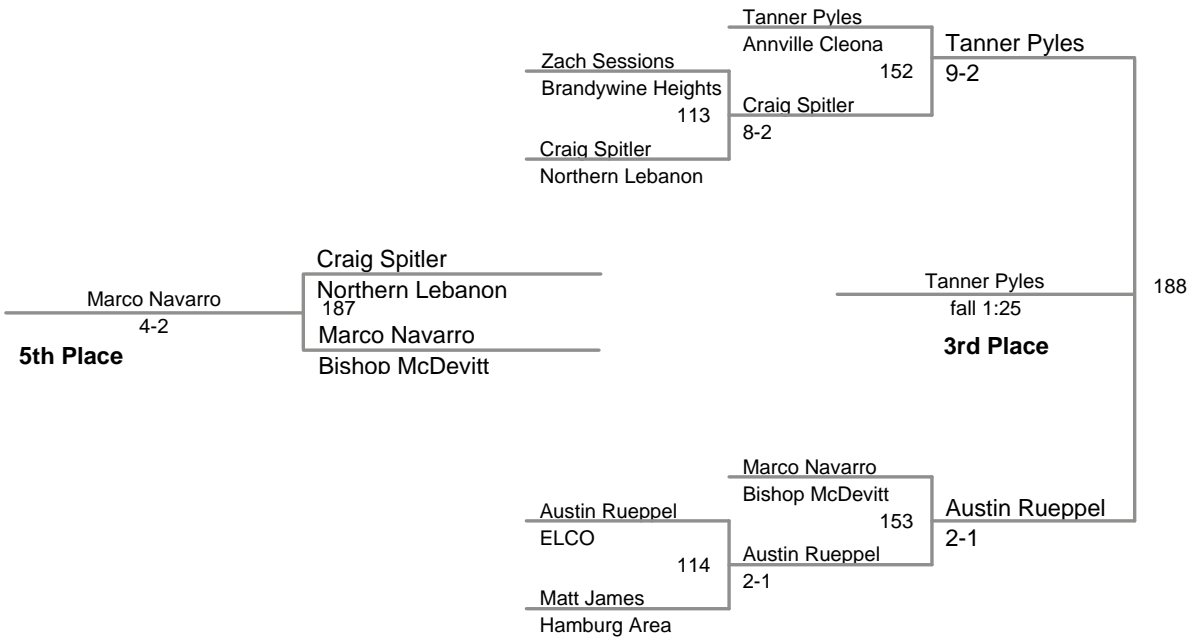

2014 AA D3 Section 2
PIAA Wrestling

152 Lbs