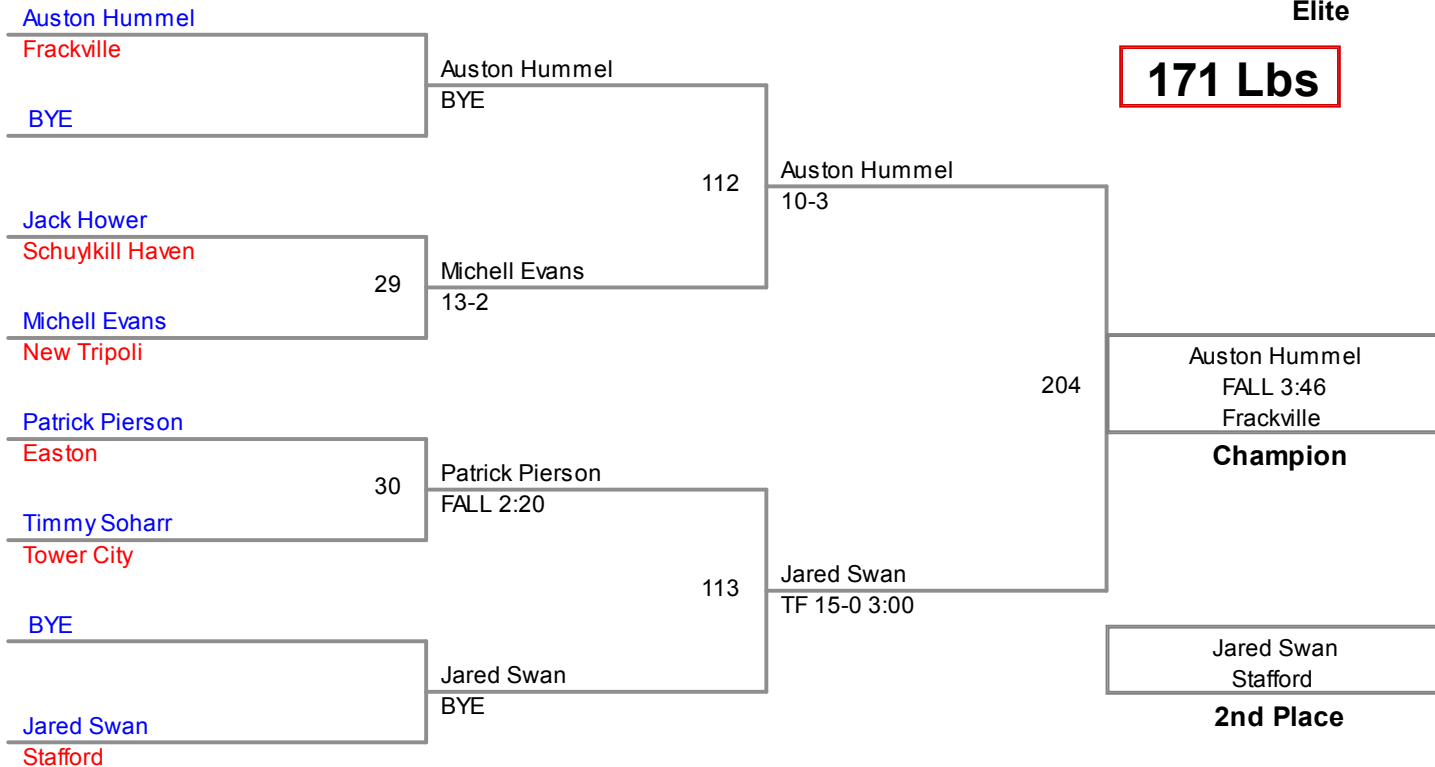

**140 Lbs**

MAWA District  
Elite

**145 Lbs**

**MAWA District  
Elite**

**152 Lbs**

MAWA District  
Elite

**160 Lbs**

**MAWA District  
Elite**

**171 Lbs**

MAWA District  
Elite

**189 Lbs**

MAWA District  
Elite

William Carlin

Pine Grove

BYE

BYE

BYE

William Carlin

BYE

BYE

BYE

**220 Lbs**

William Carlin

BYE