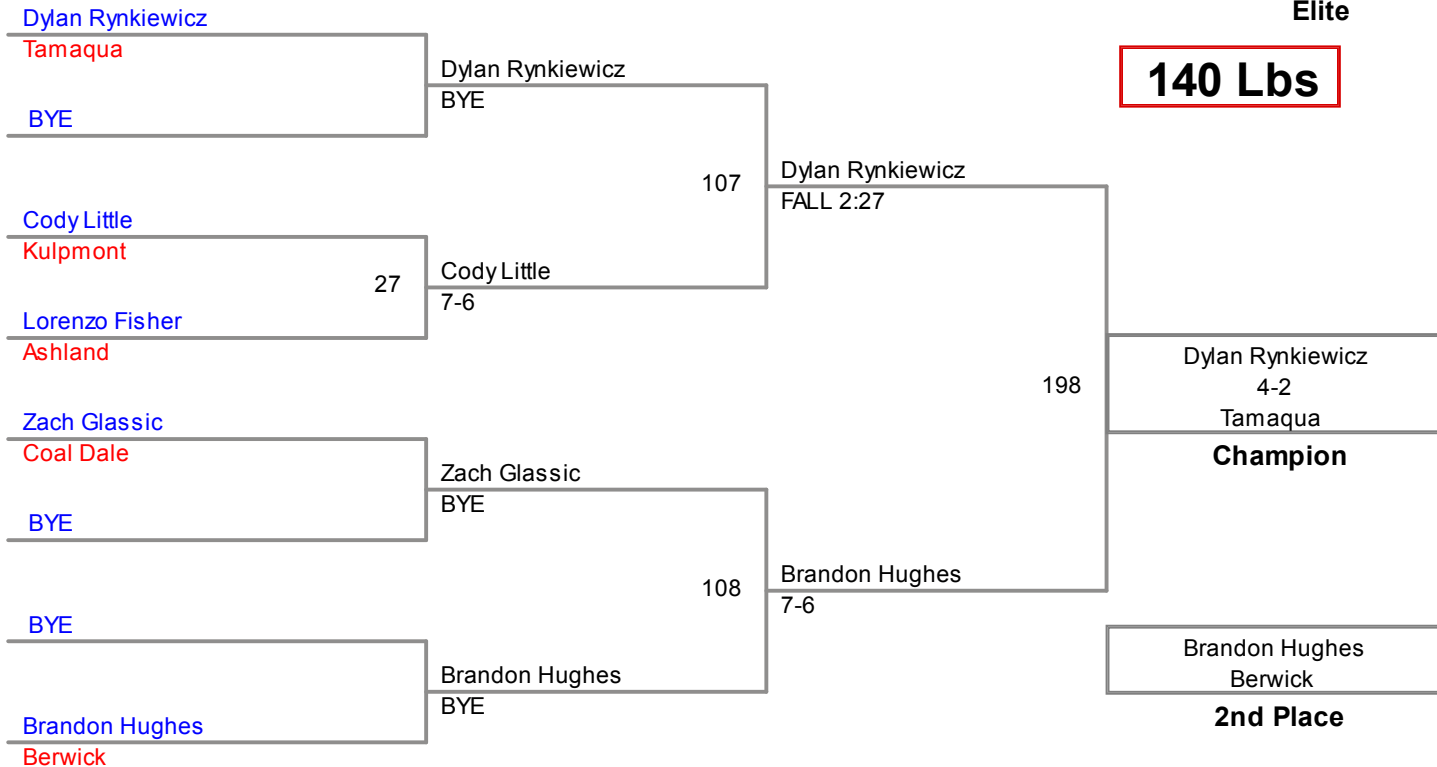

MAWA District  
Elite

**118 Lbs**

MAWA District  
Elite

**125 Lbs**

**4th Place**

MAWA District  
Elite

**130 Lbs**

MAWA District  
Elite

**140 Lbs**

MAWA District  
Elite

**145 Lbs**

**MAWA District  
Elite**

**152 Lbs**

MAWA District  
Elite

**160 Lbs**

**MAWA District  
Elite**

**171 Lbs**

MAWA District  
Elite

**189 Lbs**

MAWA District  
Elite

William Carlin

Pine Grove

BYE

BYE