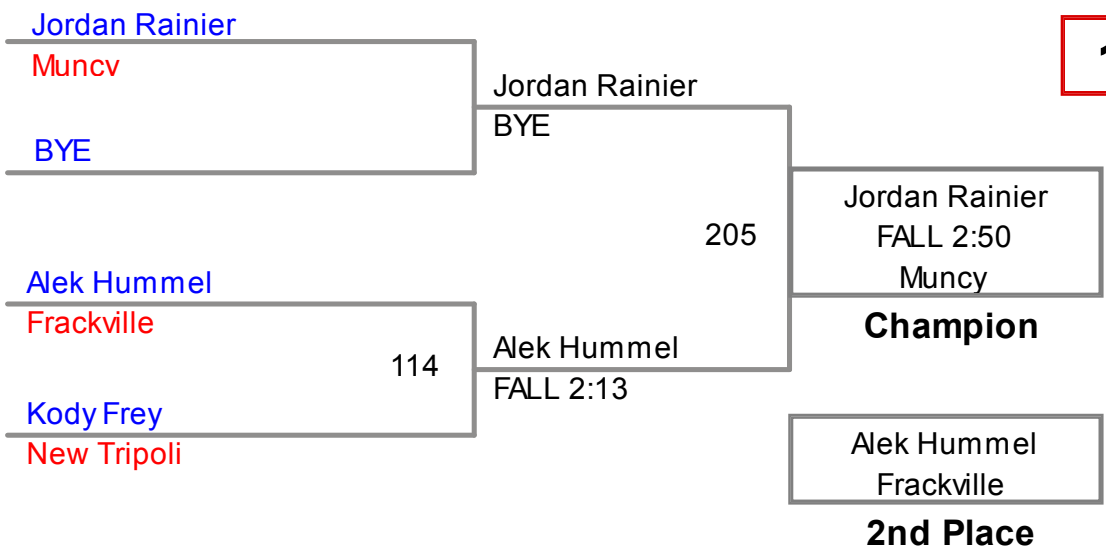

**140 Lbs**

MAWA District  
Elite

**145 Lbs**

**MAWA District  
Elite**

**152 Lbs**

MAWA District  
Elite

**160 Lbs**

**MAWA District  
Elite**

**171 Lbs**

MAWA District  
Elite

**189 Lbs**

MAWA District  
Elite

William Carlin

Pine Grove

BYE

BYE