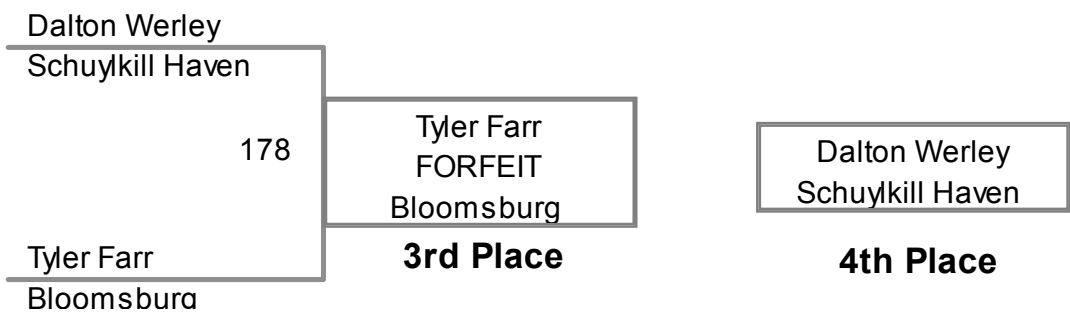

MAWA District
Advanced

93 Lbs

MAWA District
Advanced

100 Lbs

MAWA District
Advanced

105 Lbs

MAWA District
Advanced

110 Lbs