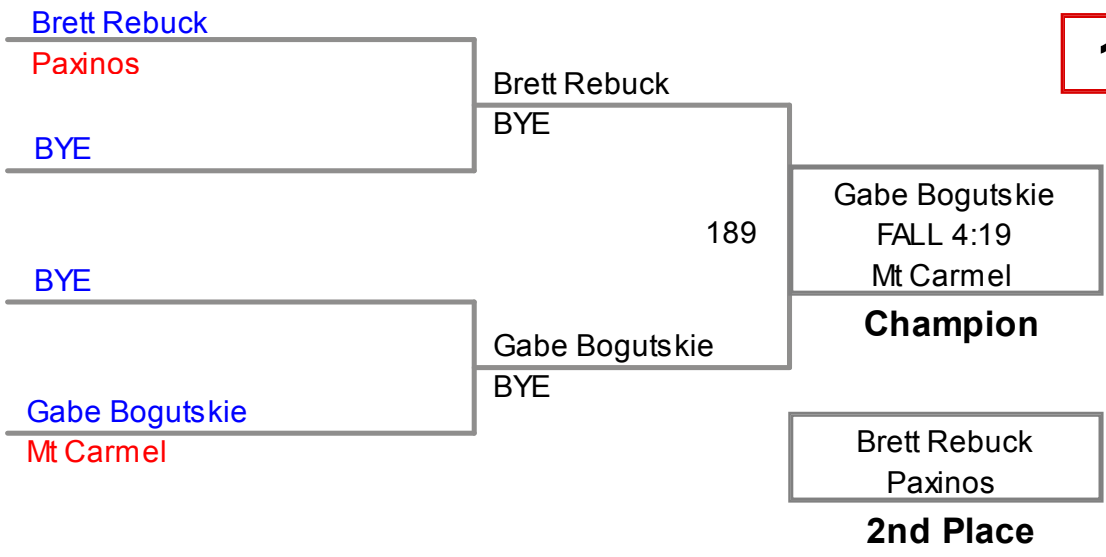

BYE

BYE

3rd Place

4th Place

MAWA District
Advanced

160 Lbs

MAWA District
Advanced

171 Lbs