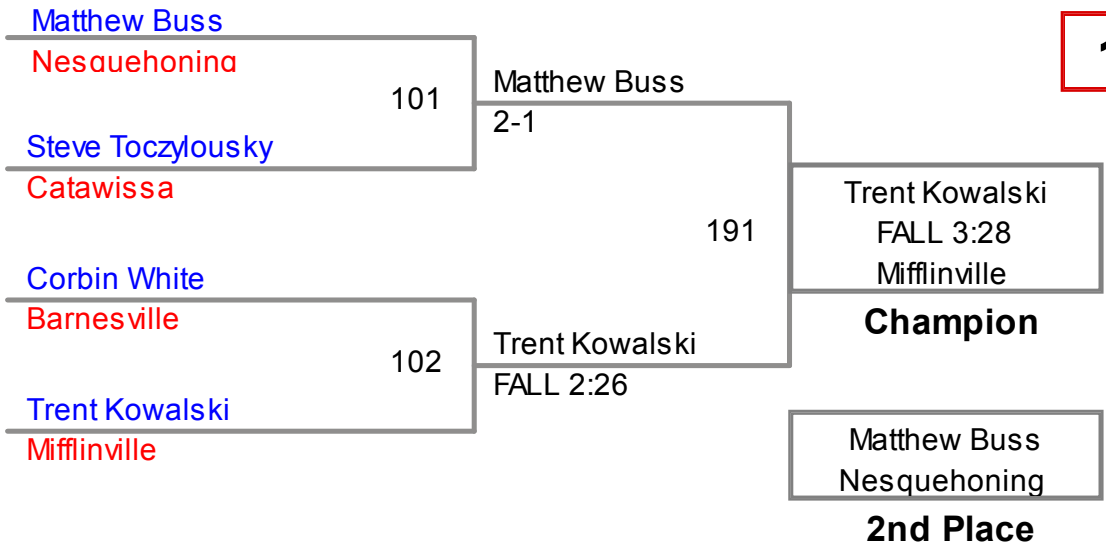

BYE

BYE

3rd Place

4th Place

MAWA District
Advanced

160 Lbs

MAWA District
Advanced

171 Lbs