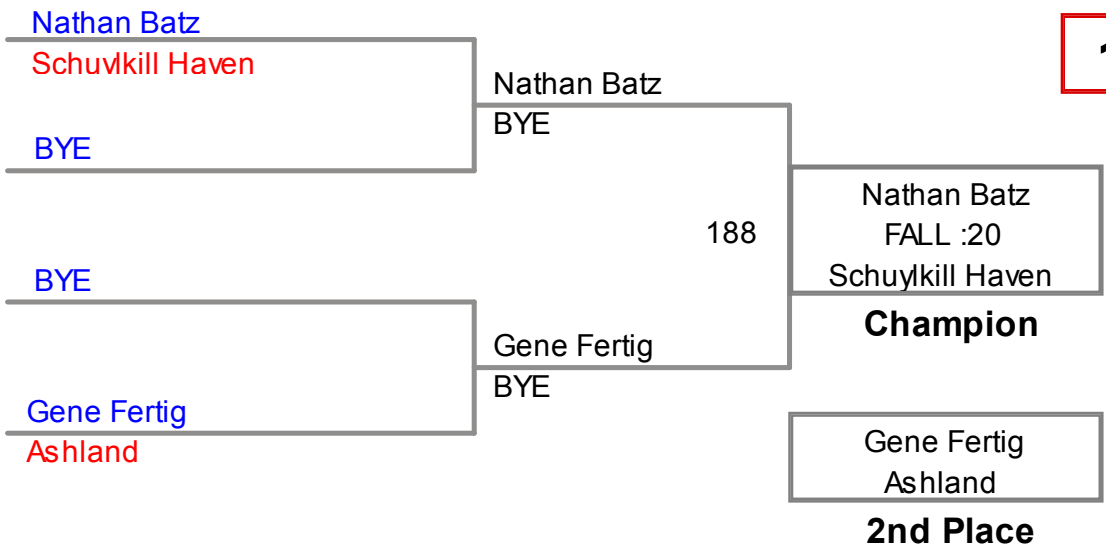

2nd Place

BYE

BYE

BYE

BYE

3rd Place

BYE

4th Place

**MAWA District
Advanced**

120 Lbs

**MAWA District
Advanced**

125 Lbs

MAWA District
Advanced

130 Lbs

MAWA District
Advanced

135 Lbs

MAWA District
Advanced

140 Lbs

MAWA District
Advanced

145 Lbs

MAWA District
Advanced

Christopher Haller

Pine Grove

BYE