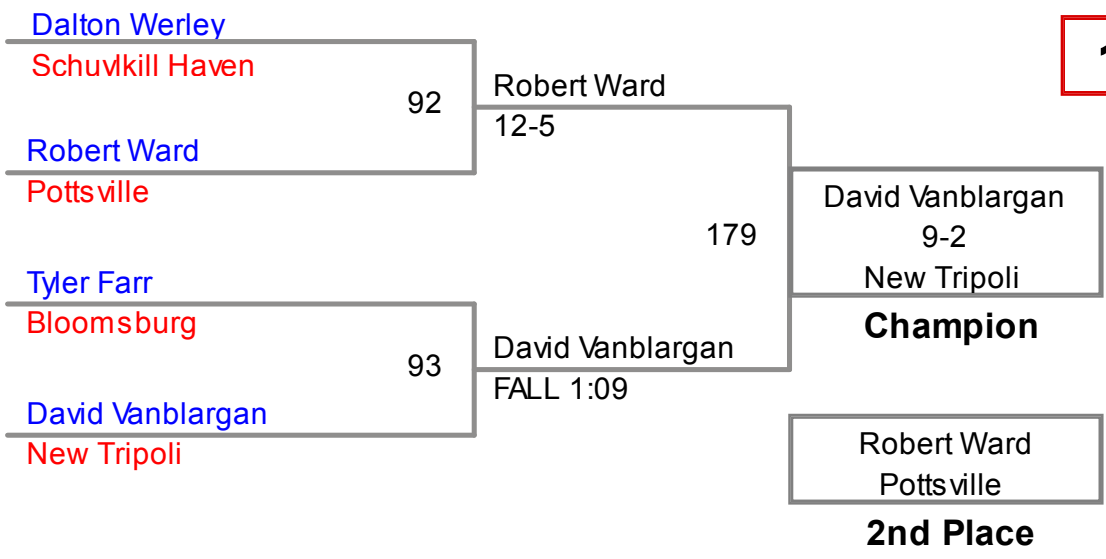

MAWA District
Advanced

93 Lbs

MAWA District
Advanced

100 Lbs

MAWA District
Advanced

105 Lbs

MAWA District
Advanced

110 Lbs