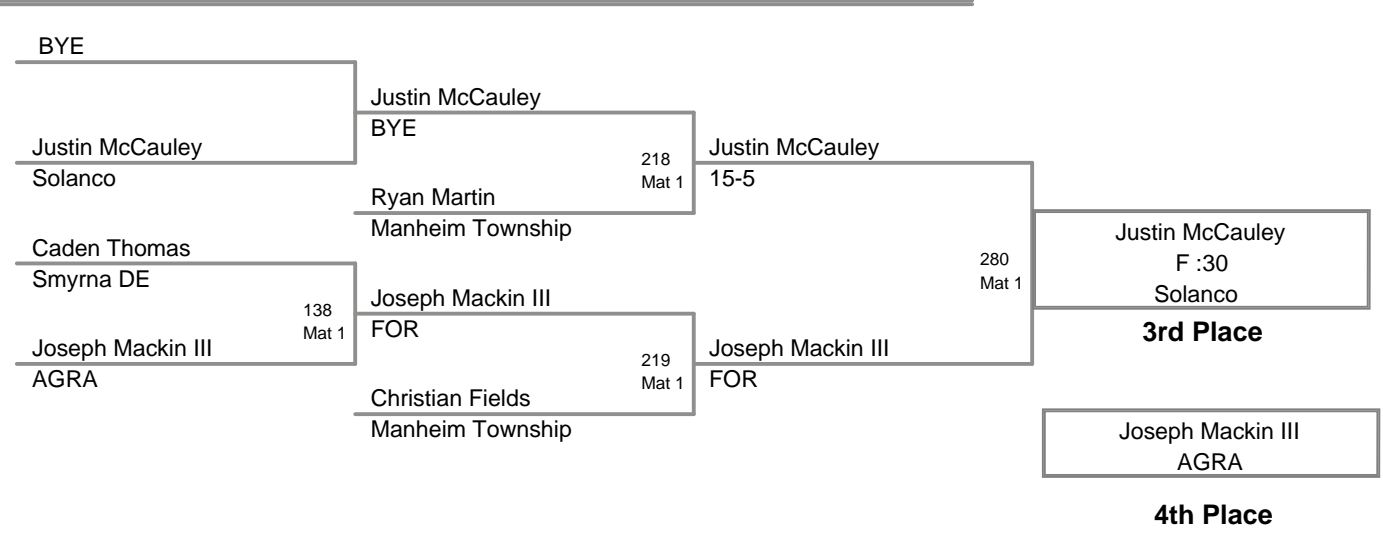

Manheim Township Youth
Rookie Bantam

55b Lbs