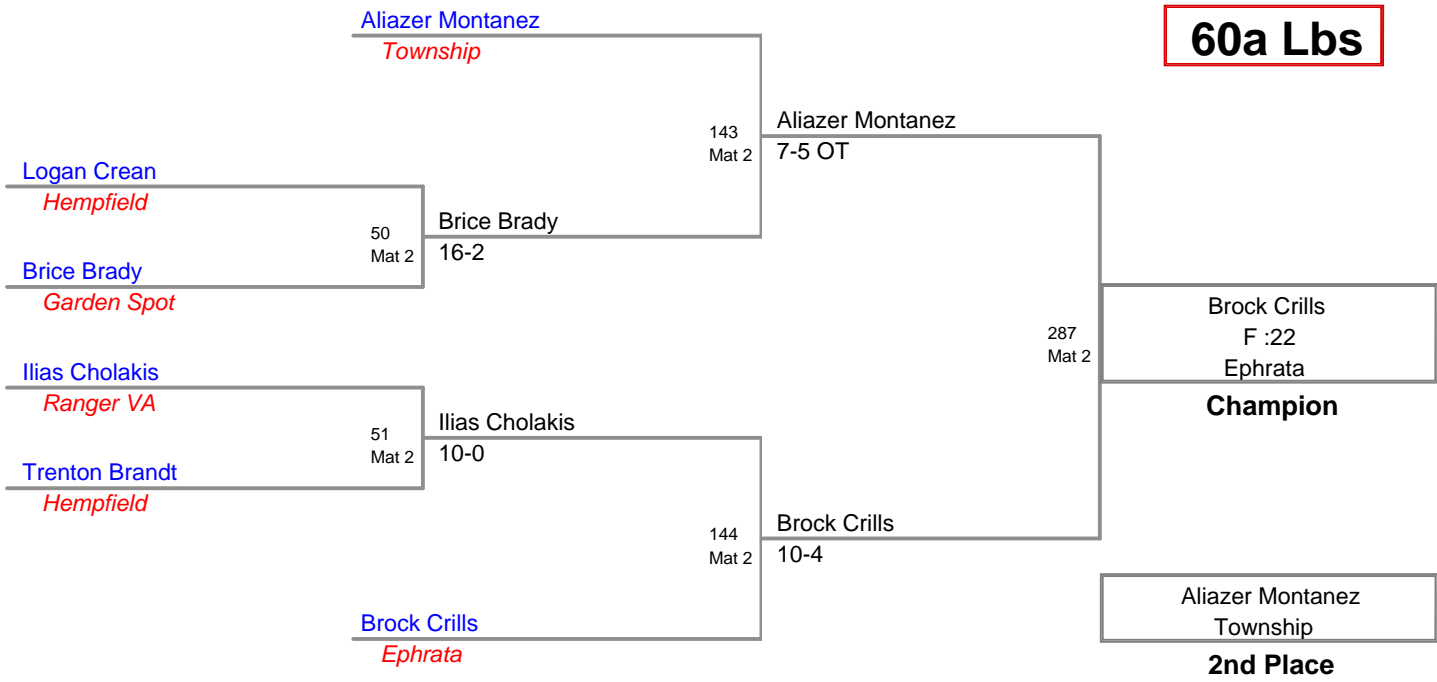

**55b Lbs**

Manheim Township Youth  
Rookie Bantam

**55c Lbs**

**Manheim Township Youth  
Rookie Bantam**

**55d Lbs**

Manheim Township Youth  
Rookie Bantam

**60a Lbs**

Manheim Township Youth  
Rookie Bantam

**60b Lbs**

Manheim Township Youth  
Rookie Bantam

**60c Lbs**

BYE

Manheim Township Youth  
Rookie Bantam

**60d Lbs**

Manheim Township Youth  
Rookie Bantam

**60e Lbs**