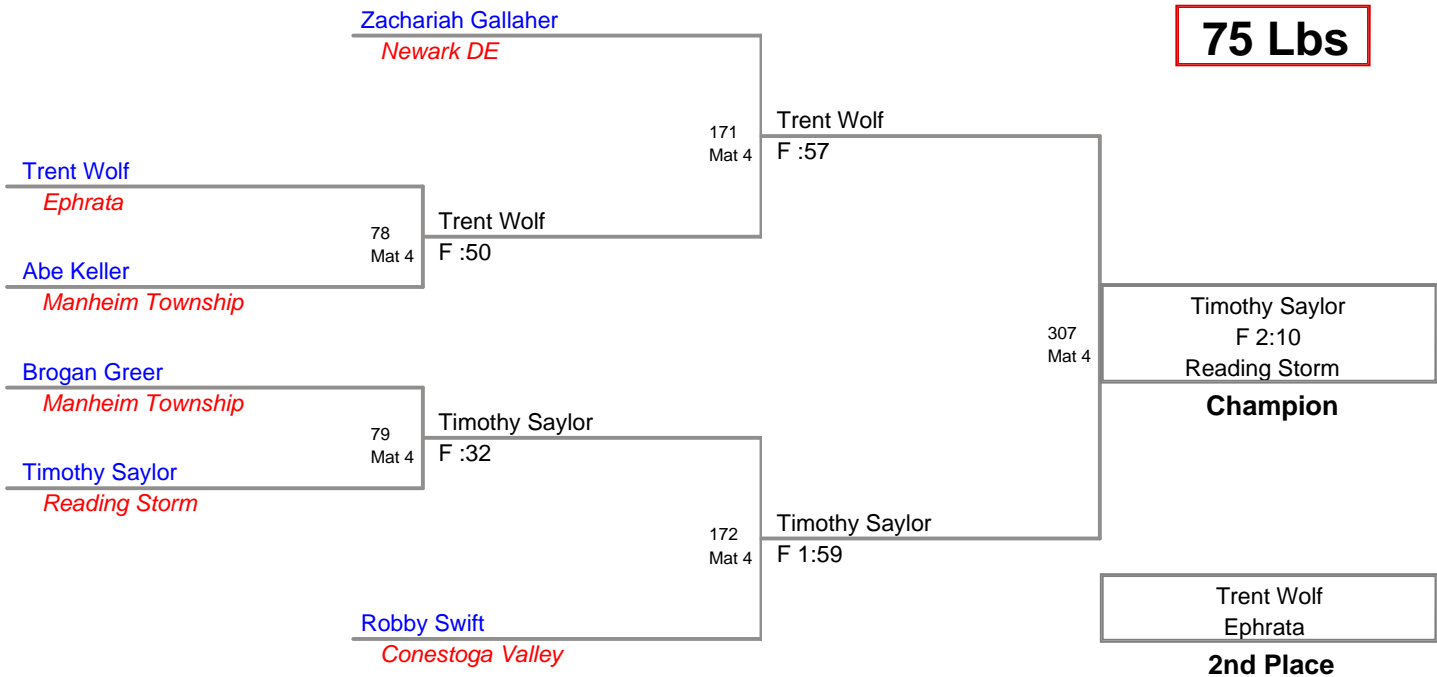

**70a Lbs**

Manheim Township Youth  
Rookie Bantam

**70b Lbs**

Manheim Township Youth  
Rookie Bantam

**75 Lbs**

Manheim Township Youth  
Rookie Bantam

**80 Lbs**

BYE

# 3 Participant Round Robin