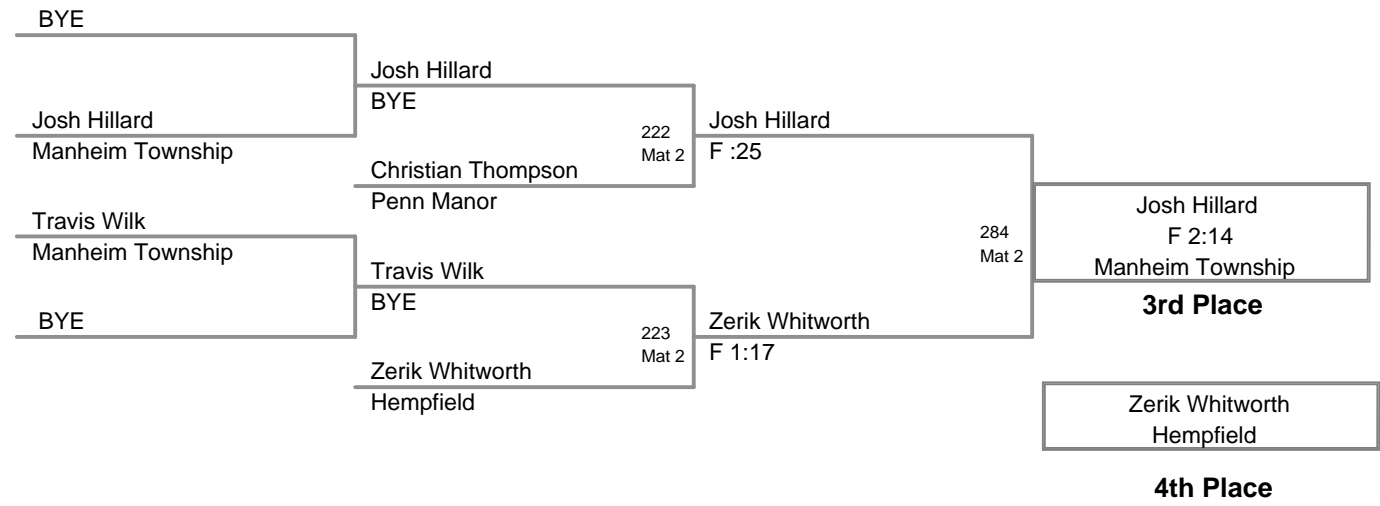

**55b Lbs**

Manheim Township Youth  
Rookie Bantam

**55c Lbs**

**Manheim Township Youth  
Rookie Bantam**

**55d Lbs**

Manheim Township Youth  
Rookie Bantam

**60a Lbs**

Manheim Township Youth  
Rookie Bantam