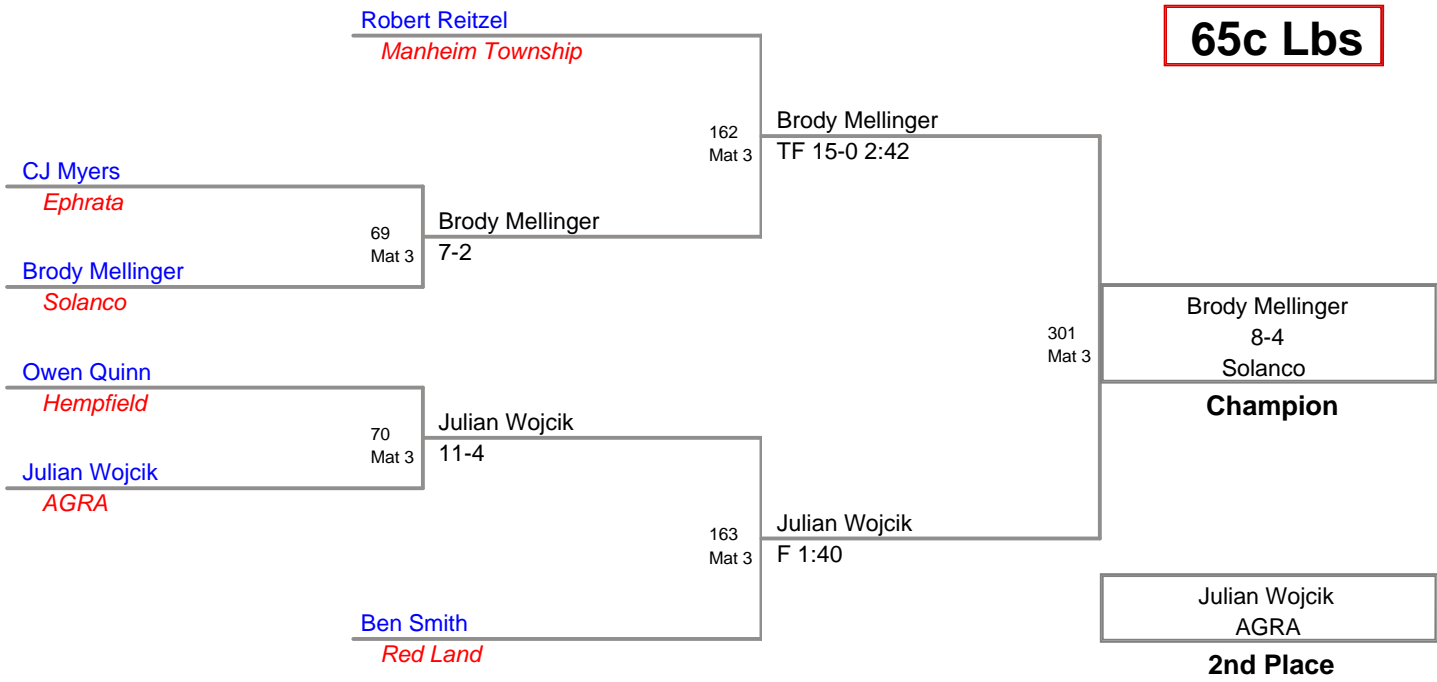

BYE

Manheim Township Youth  
Rookie Bantam

**65a Lbs**

Manheim Township Youth  
Rookie Bantam

**65b Lbs**

Manheim Township Youth  
Rookie Bantam

**65c Lbs**

Manheim Township Youth  
Rookie Bantam