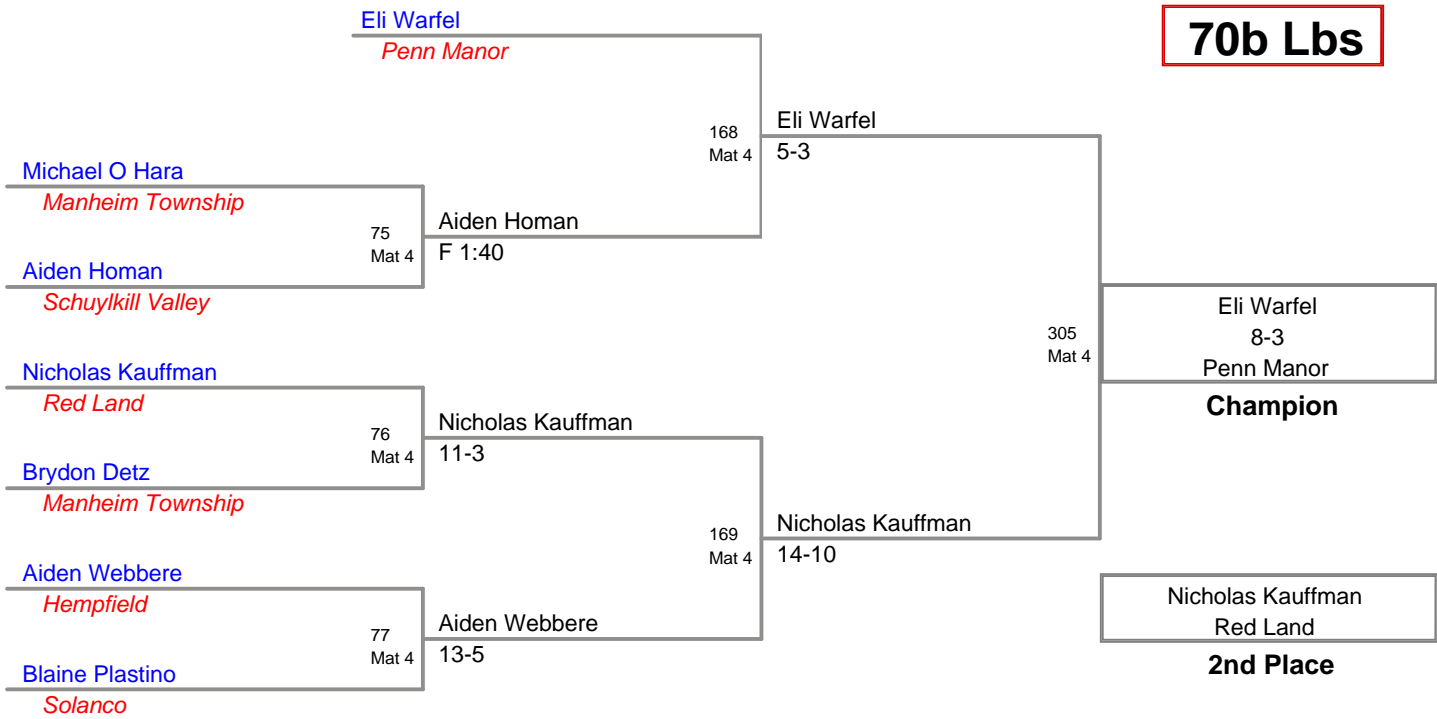

Manheim Township Youth
Rookie Bantam

70b Lbs