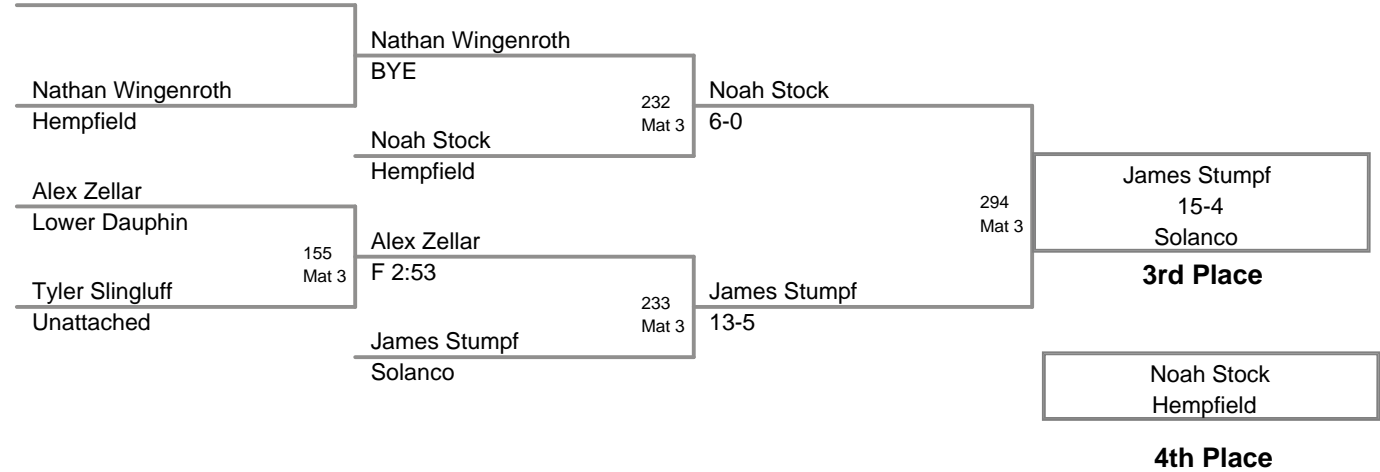

**60b Lbs**

Manheim Township Youth  
Rookie Bantam

**60c Lbs**

BYE

Manheim Township Youth  
Rookie Bantam

**60d Lbs**

Manheim Township Youth  
Rookie Bantam

**60e Lbs**

BYE

Manheim Township Youth  
Rookie Bantam

**65a Lbs**

Manheim Township Youth  
Rookie Bantam

**65b Lbs**

Manheim Township Youth  
Rookie Bantam

**65c Lbs**

Manheim Township Youth  
Rookie Bantam