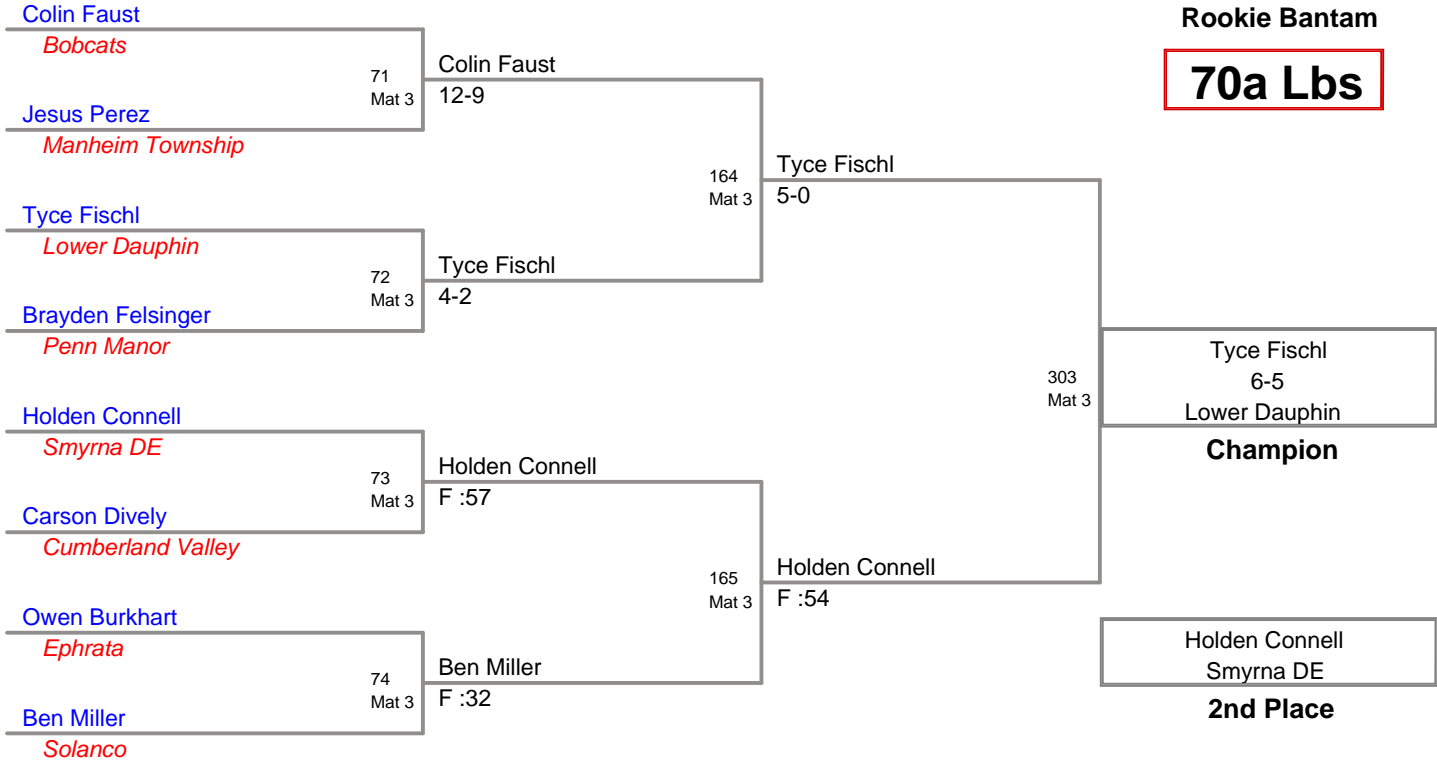

Manheim Township Youth
Rookie Bantam

70a Lbs