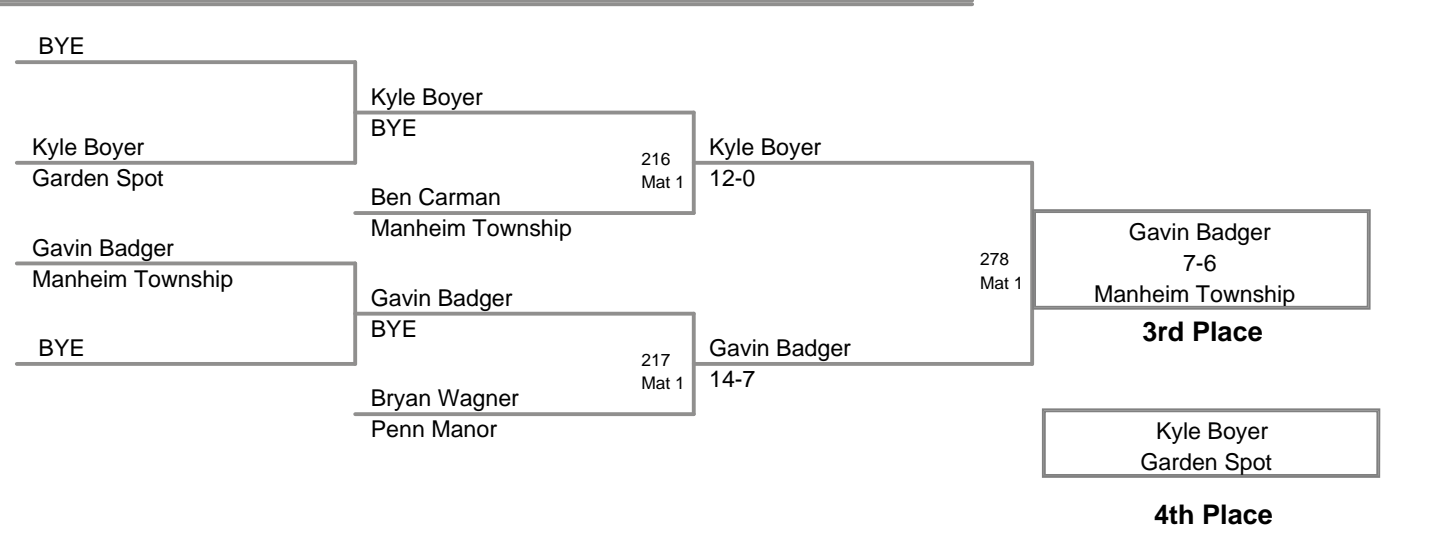

Manheim Township Youth  
Rookie Bantam

**45 Lbs**

Manheim Township Youth  
Rookie Bantam

**50 Lbs**

BYE

**Manheim Township Youth  
Rookie Bantam**

**55a Lbs**

Manheim Township Youth  
Rookie Bantam

**55b Lbs**

Manheim Township Youth  
Rookie Bantam

**55c Lbs**

**Manheim Township Youth  
Rookie Bantam**

**55d Lbs**

Manheim Township Youth  
Rookie Bantam

**60a Lbs**

Manheim Township Youth  
Rookie Bantam