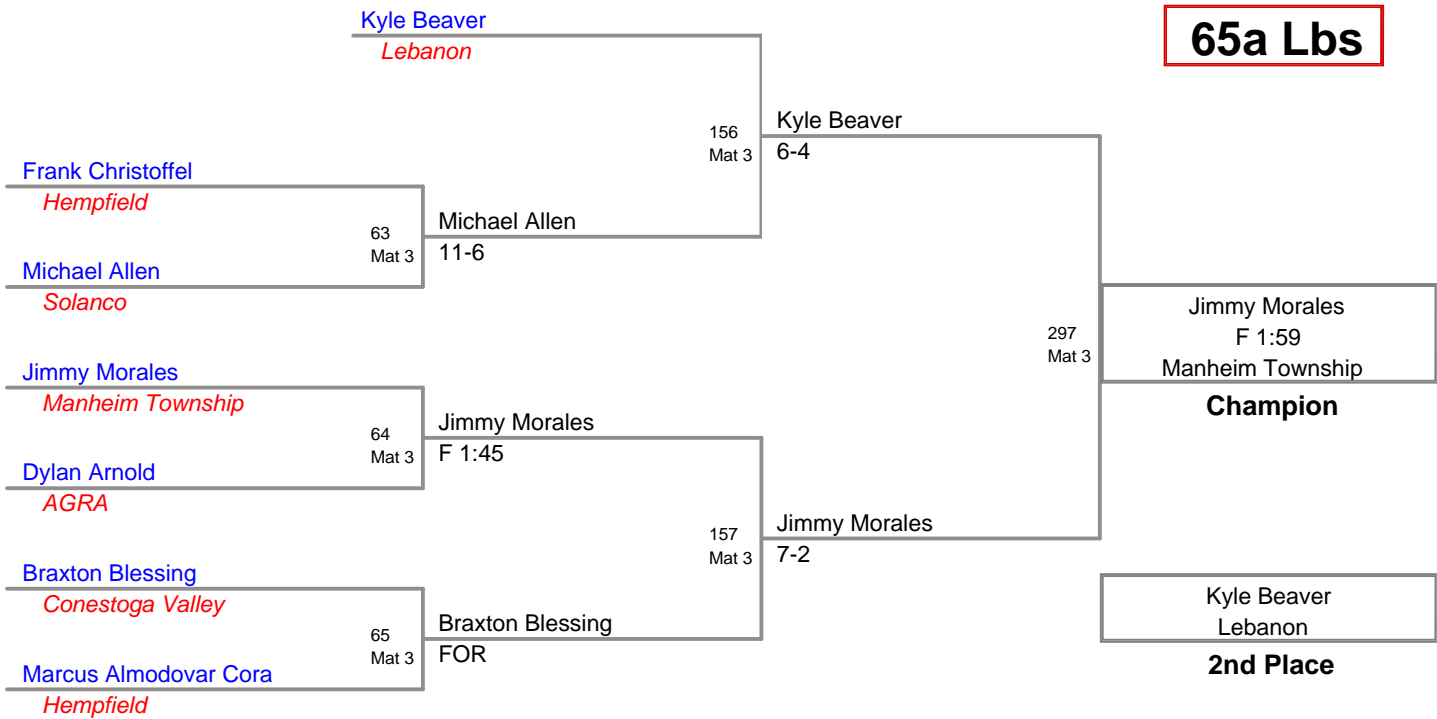

Manheim Township Youth
Rookie Bantam

65a Lbs