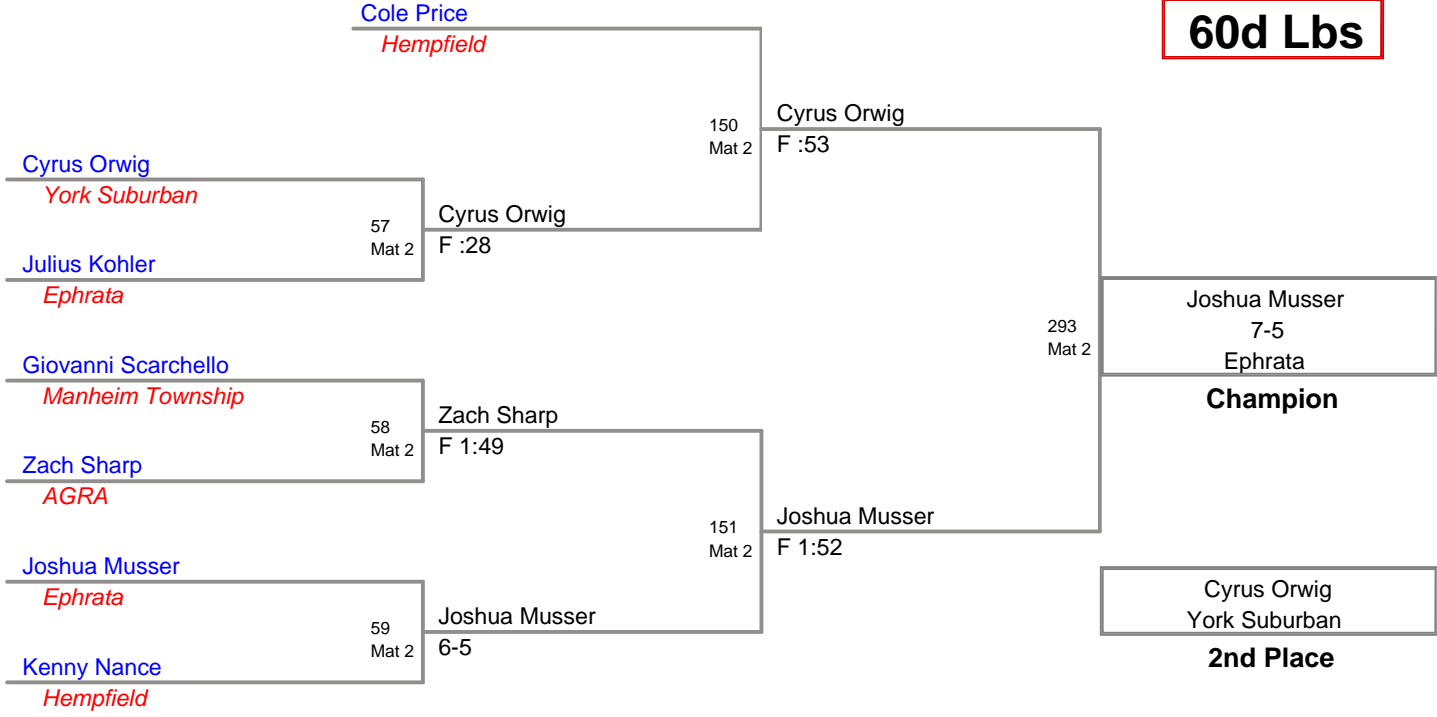

**60b Lbs**

Manheim Township Youth  
Rookie Bantam

**60c Lbs**

BYE

Manheim Township Youth  
Rookie Bantam

**60d Lbs**

Manheim Township Youth  
Rookie Bantam

**60e Lbs**