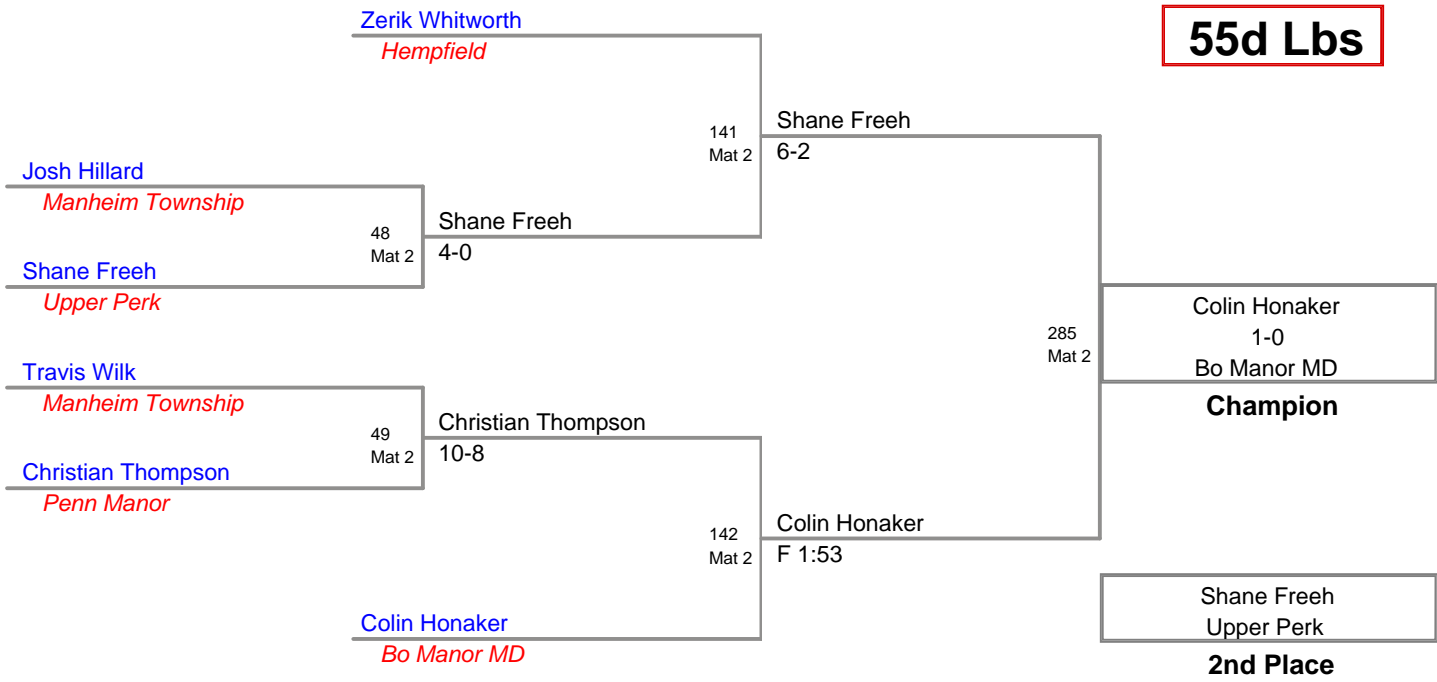

**55b Lbs**

Manheim Township Youth  
Rookie Bantam

**55c Lbs**

**Manheim Township Youth  
Rookie Bantam**

**55d Lbs**

Manheim Township Youth  
Rookie Bantam

**60a Lbs**

Manheim Township Youth  
Rookie Bantam