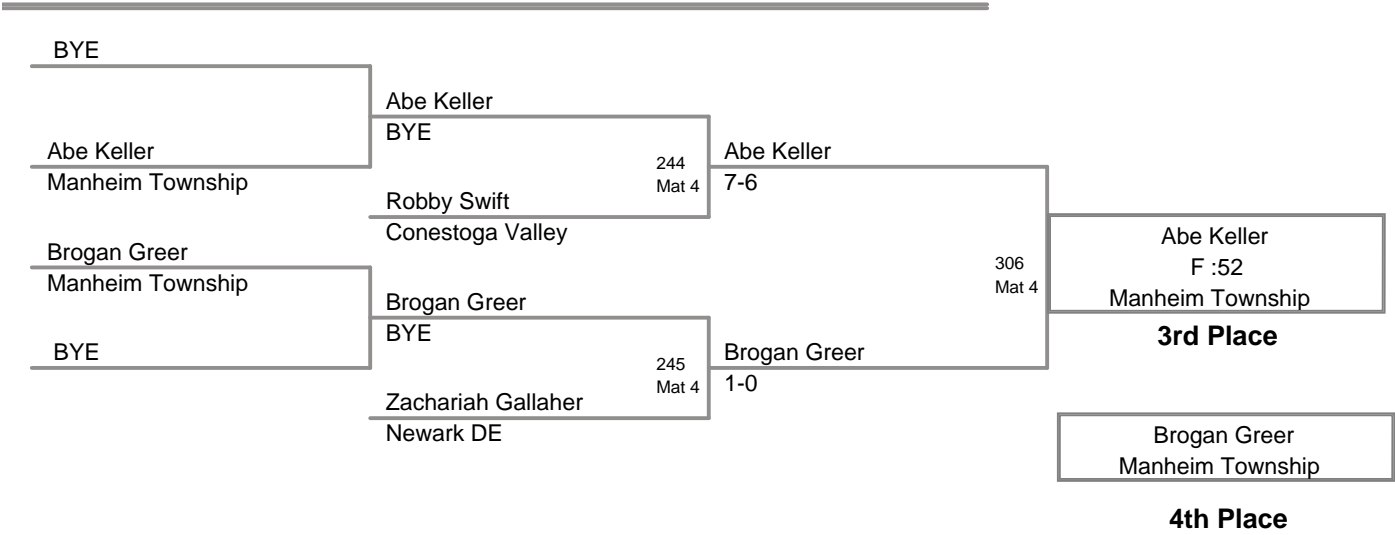

BYE

Manheim Township Youth  
Rookie Bantam

**65a Lbs**

Manheim Township Youth  
Rookie Bantam

**65b Lbs**

Manheim Township Youth  
Rookie Bantam

**65c Lbs**

Manheim Township Youth  
Rookie Bantam

**70a Lbs**

Manheim Township Youth  
Rookie Bantam

**70b Lbs**

Manheim Township Youth  
Rookie Bantam

**75 Lbs**

Manheim Township Youth  
Rookie Bantam

**80 Lbs**

BYE

# 3 Participant Round Robin