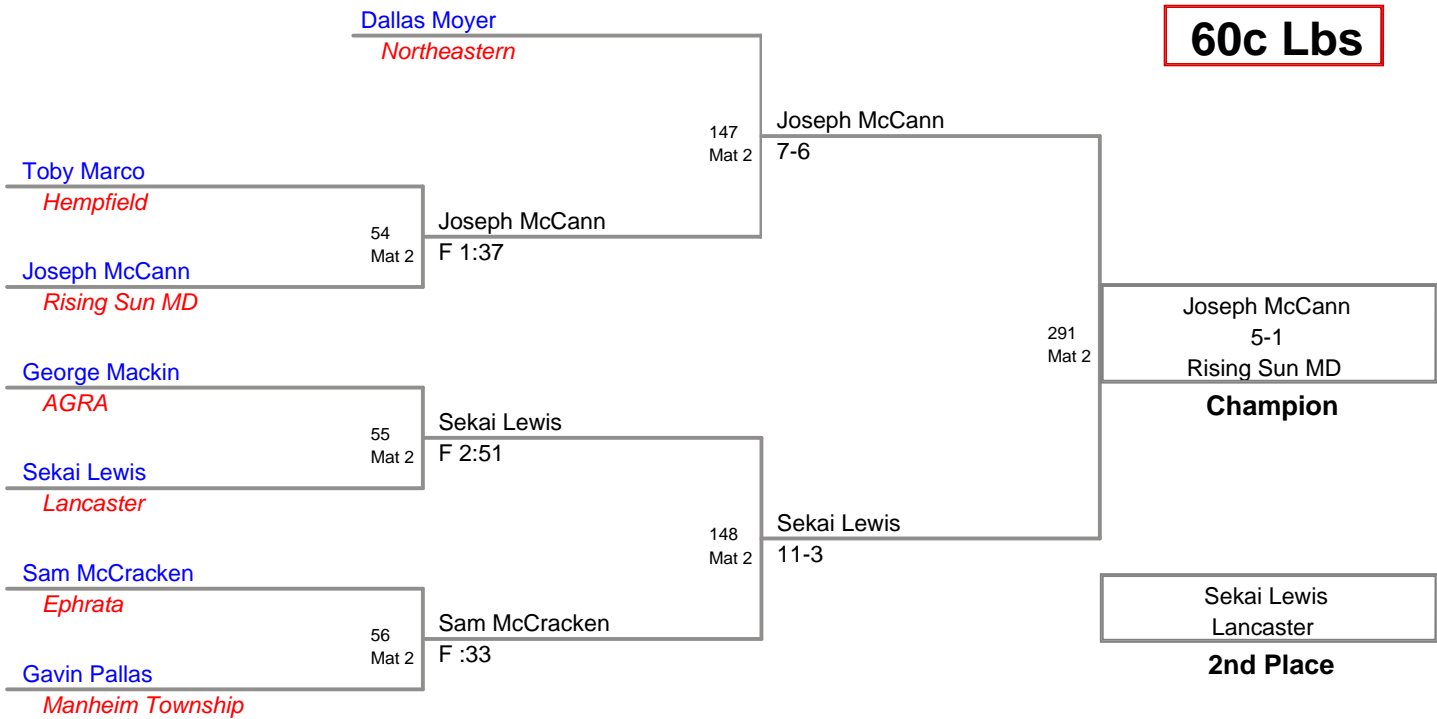

Manheim Township Youth
Rookie Bantam

60c Lbs