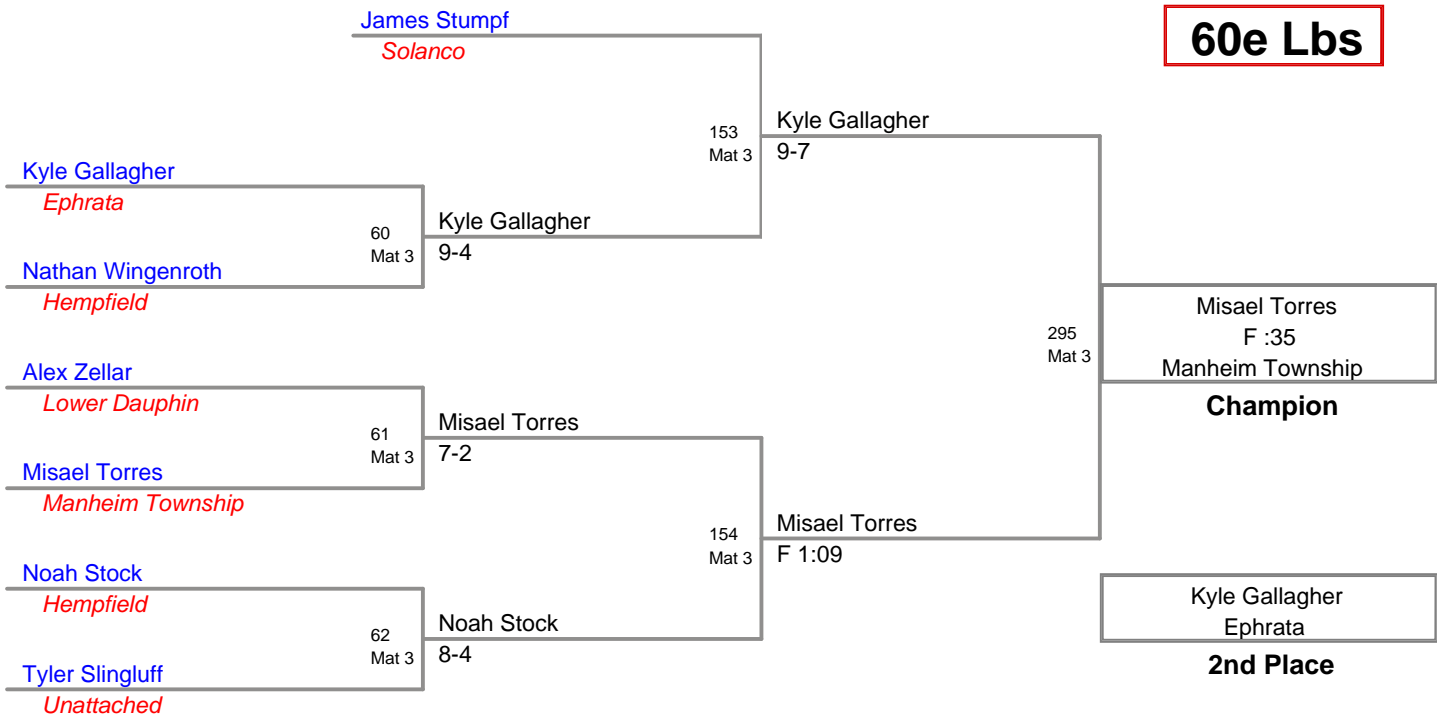

**60b Lbs**

Manheim Township Youth  
Rookie Bantam

**60c Lbs**

BYE

Manheim Township Youth  
Rookie Bantam

**60d Lbs**

Manheim Township Youth  
Rookie Bantam

**60e Lbs**