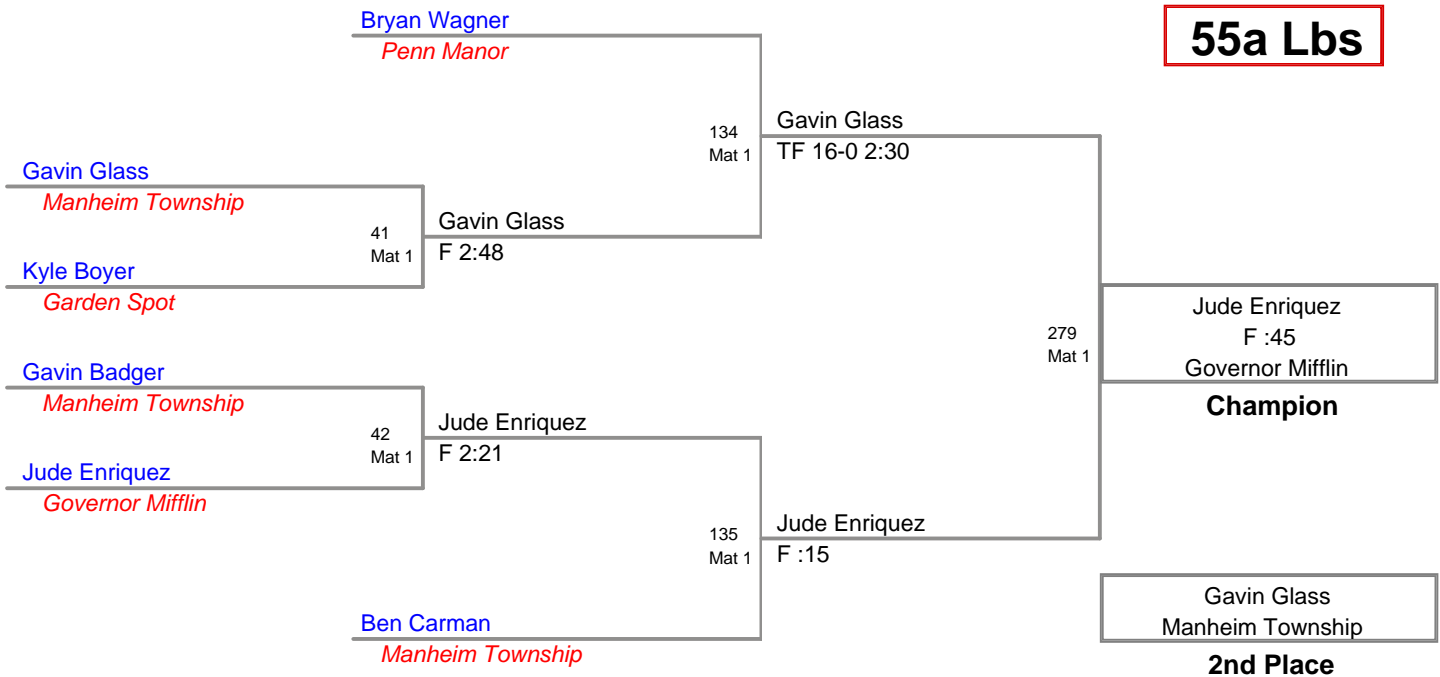

Manheim Township Youth  
Rookie Bantam

**45 Lbs**

Manheim Township Youth  
Rookie Bantam

**50 Lbs**

BYE

**Manheim Township Youth  
Rookie Bantam**

**55a Lbs**

Manheim Township Youth  
Rookie Bantam