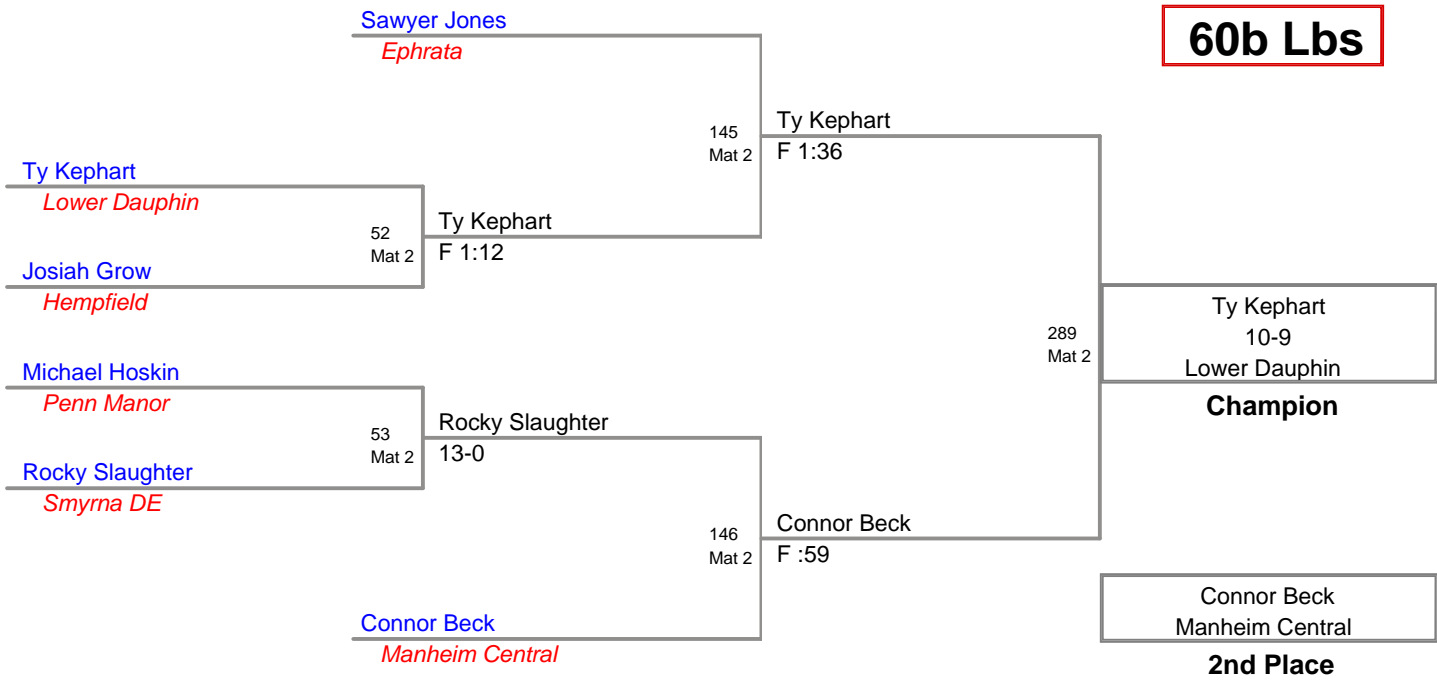

Manheim Township Youth
Rookie Bantam

60b Lbs