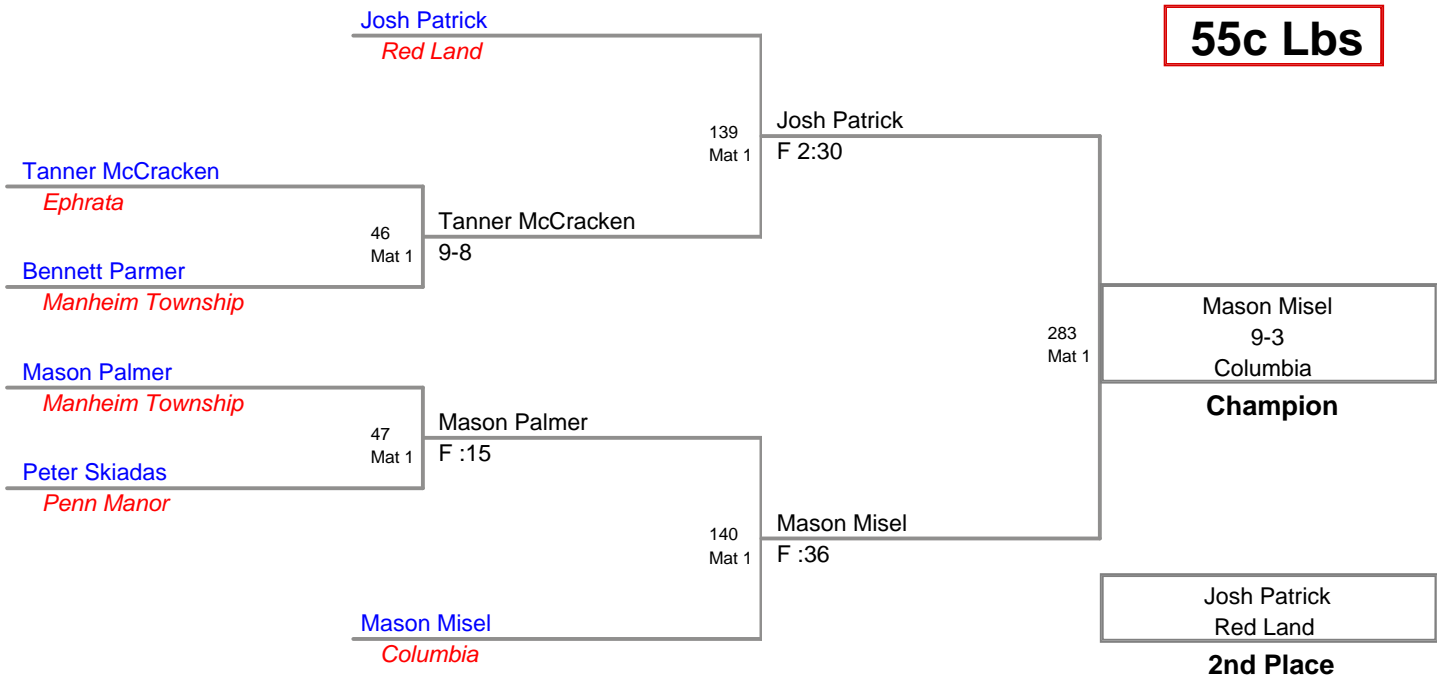

Manheim Township Youth
Rookie Bantam

55c Lbs