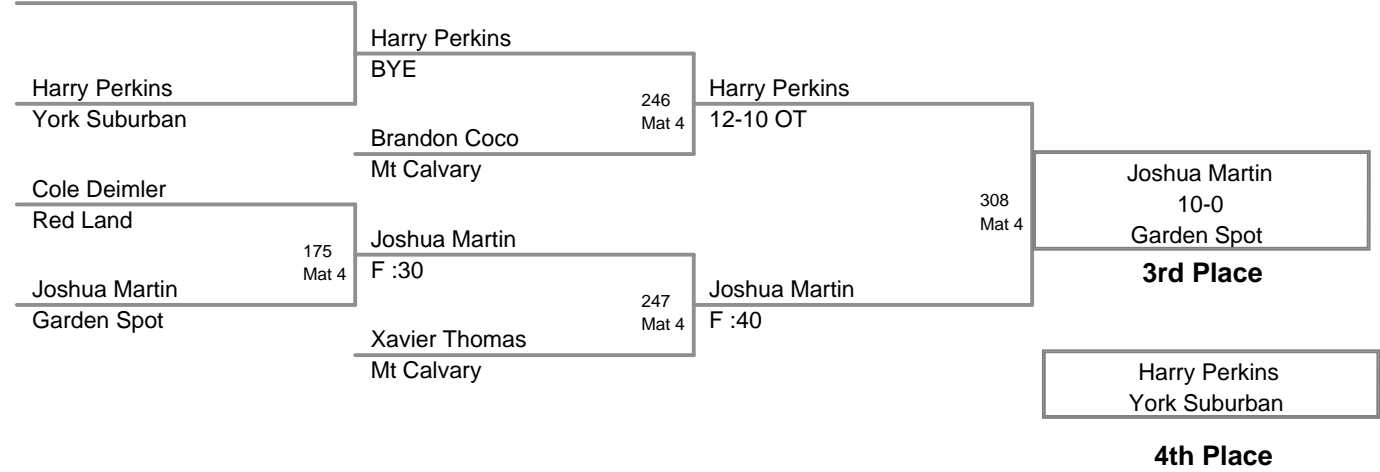

**70a Lbs**

Manheim Township Youth  
Rookie Bantam

**70b Lbs**

Manheim Township Youth  
Rookie Bantam

**75 Lbs**

Manheim Township Youth  
Rookie Bantam

**80 Lbs**

BYE

# 3 Participant Round Robin