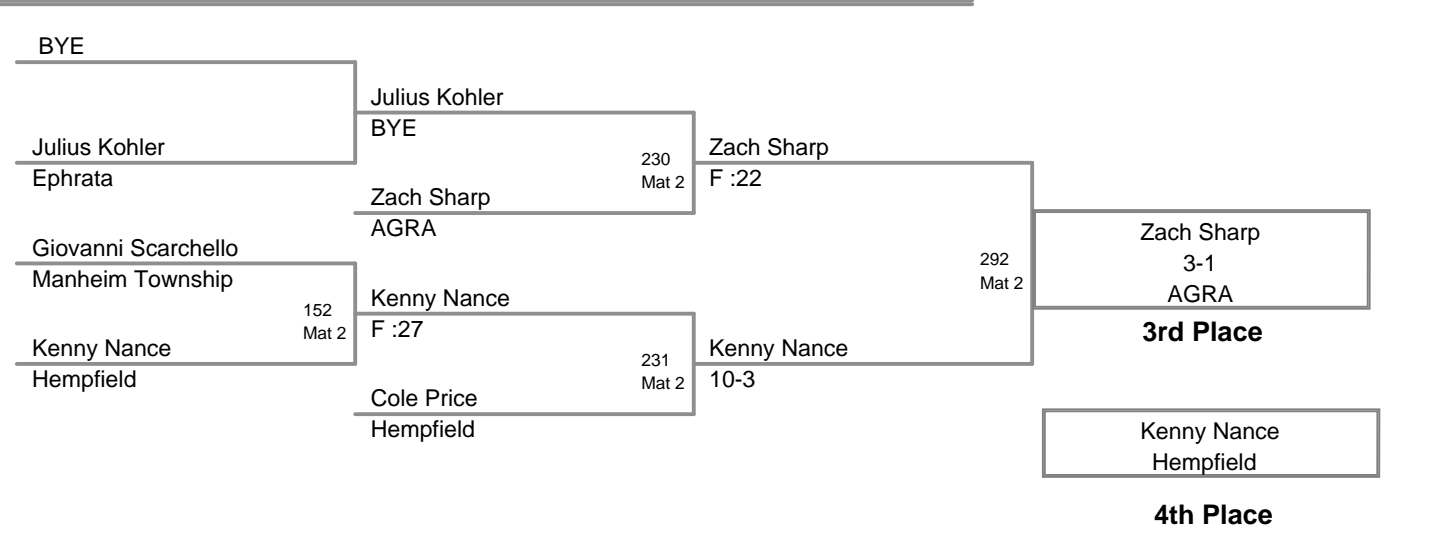

**60b Lbs**

Manheim Township Youth  
Rookie Bantam

**60c Lbs**

BYE

Manheim Township Youth  
Rookie Bantam

**60d Lbs**

Manheim Township Youth  
Rookie Bantam

**60e Lbs**