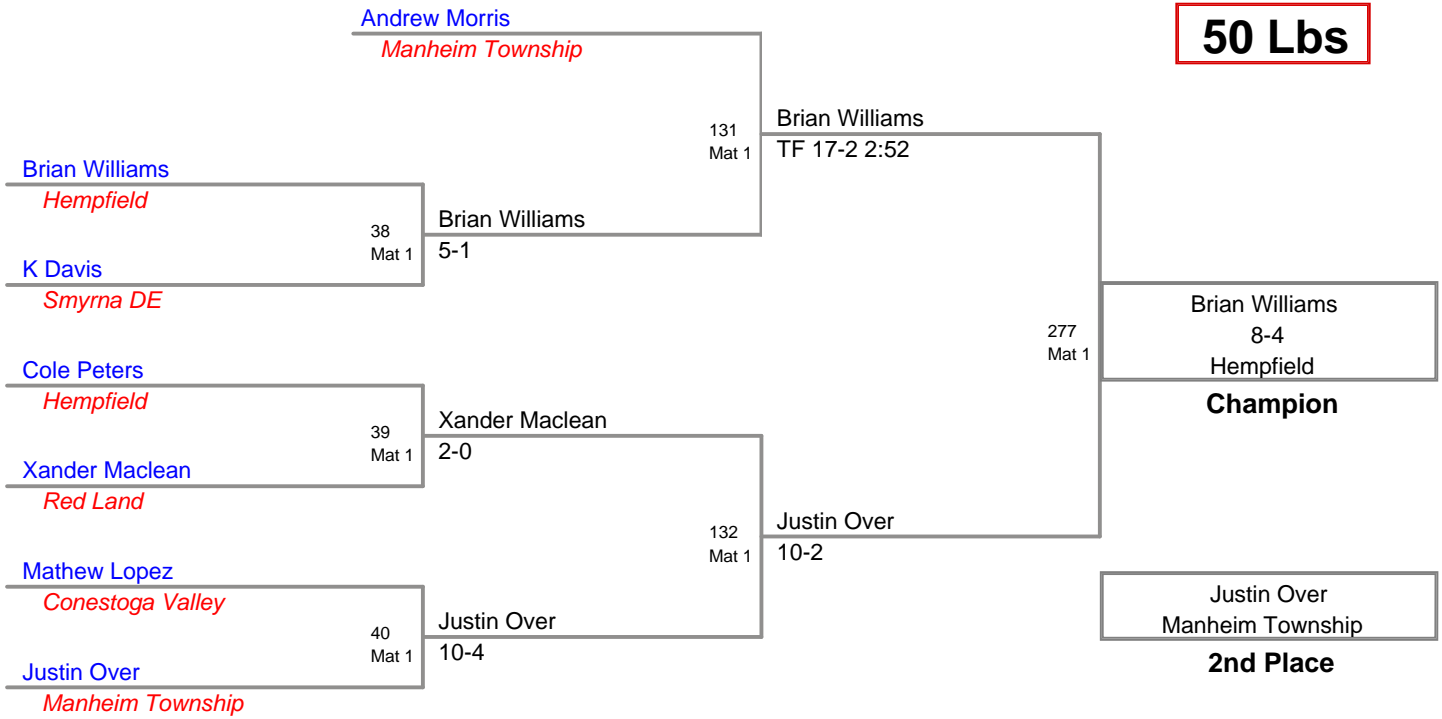

Manheim Township Youth  
Rookie Bantam

**45 Lbs**

Manheim Township Youth  
Rookie Bantam

**50 Lbs**

BYE

**Manheim Township Youth  
Rookie Bantam**

**55a Lbs**

Manheim Township Youth  
Rookie Bantam