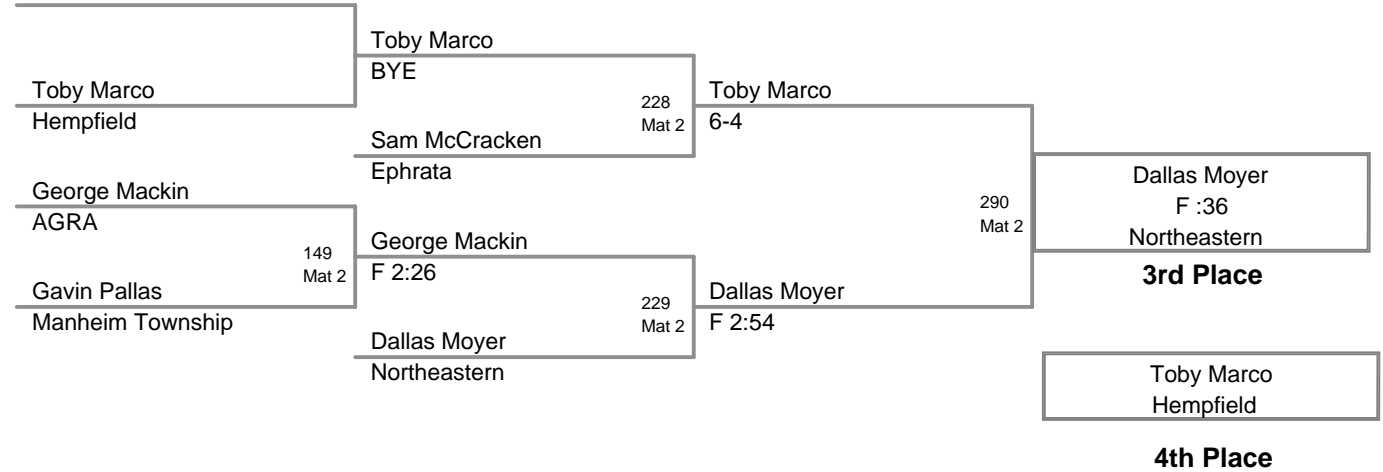

**60b Lbs**

Manheim Township Youth  
Rookie Bantam

**60c Lbs**

BYE

Manheim Township Youth  
Rookie Bantam

**60d Lbs**

Manheim Township Youth  
Rookie Bantam

**60e Lbs**

BYE

Manheim Township Youth  
Rookie Bantam

**65a Lbs**

Manheim Township Youth  
Rookie Bantam

**65b Lbs**

Manheim Township Youth  
Rookie Bantam

**65c Lbs**

Manheim Township Youth  
Rookie Bantam