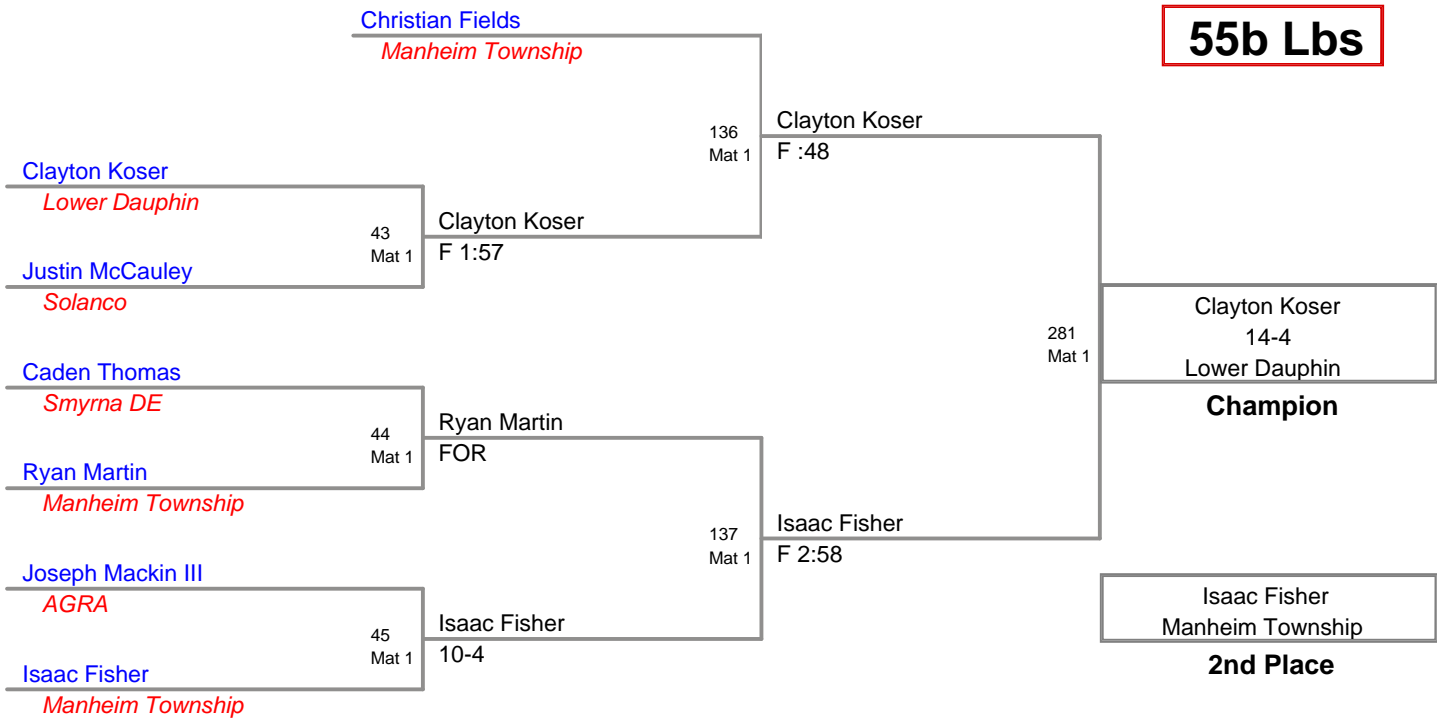

Manheim Township Youth
Rookie Bantam

55b Lbs