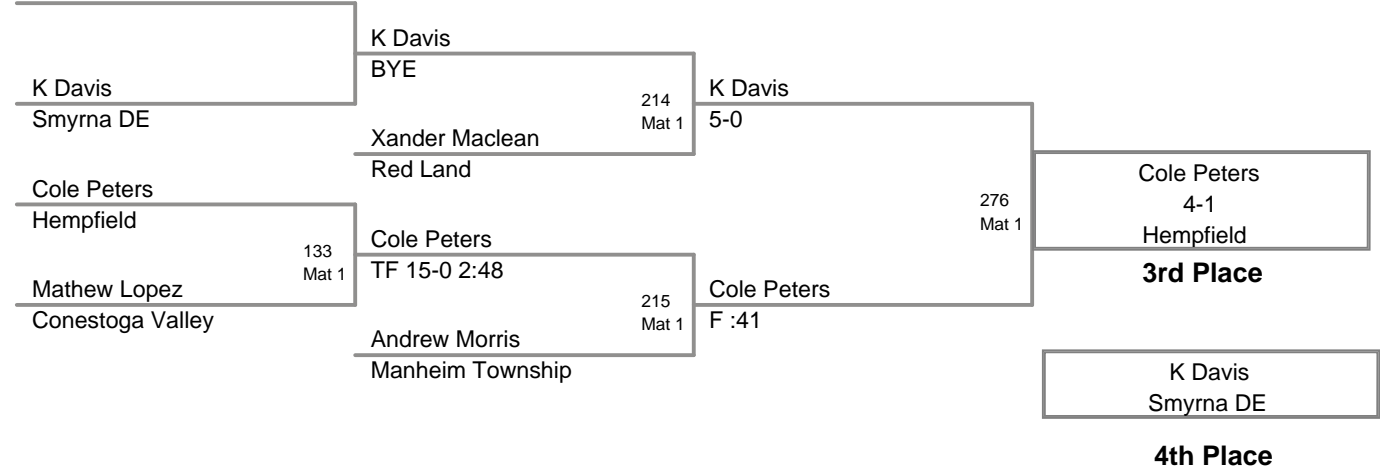

Manheim Township Youth  
Rookie Bantam

**45 Lbs**

Manheim Township Youth  
Rookie Bantam

**50 Lbs**

BYE

**Manheim Township Youth  
Rookie Bantam**

**55a Lbs**

Manheim Township Youth  
Rookie Bantam

**55b Lbs**

Manheim Township Youth  
Rookie Bantam

**55c Lbs**

**Manheim Township Youth  
Rookie Bantam**

**55d Lbs**

Manheim Township Youth  
Rookie Bantam

**60a Lbs**

Manheim Township Youth  
Rookie Bantam