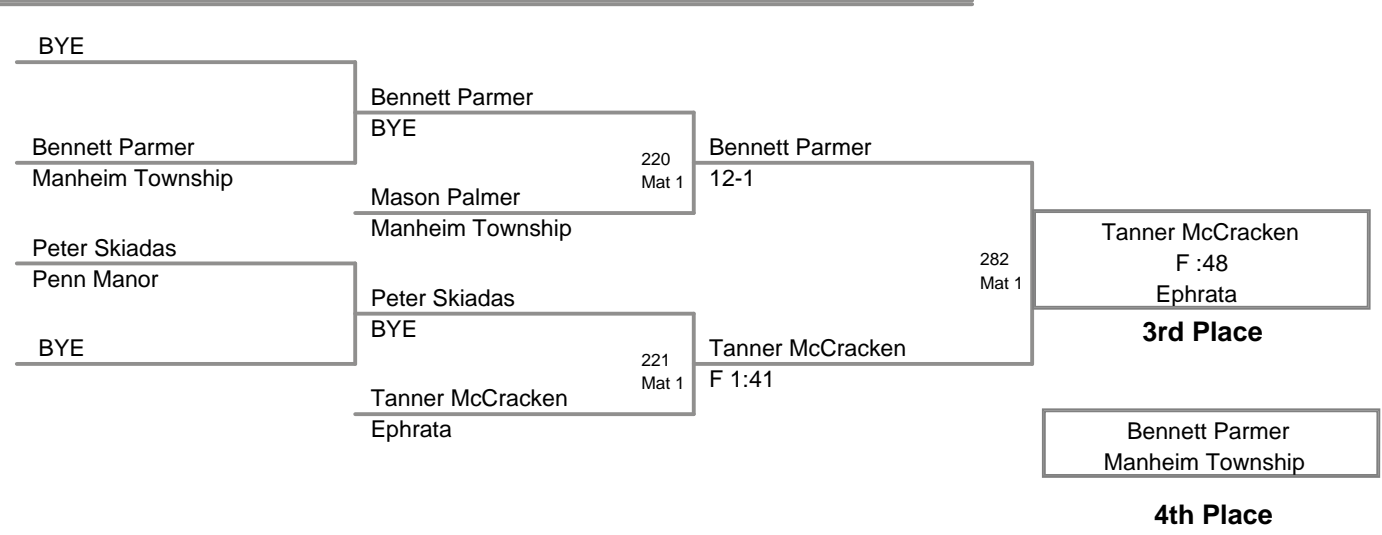

Manheim Township Youth
Rookie Bantam

55c Lbs