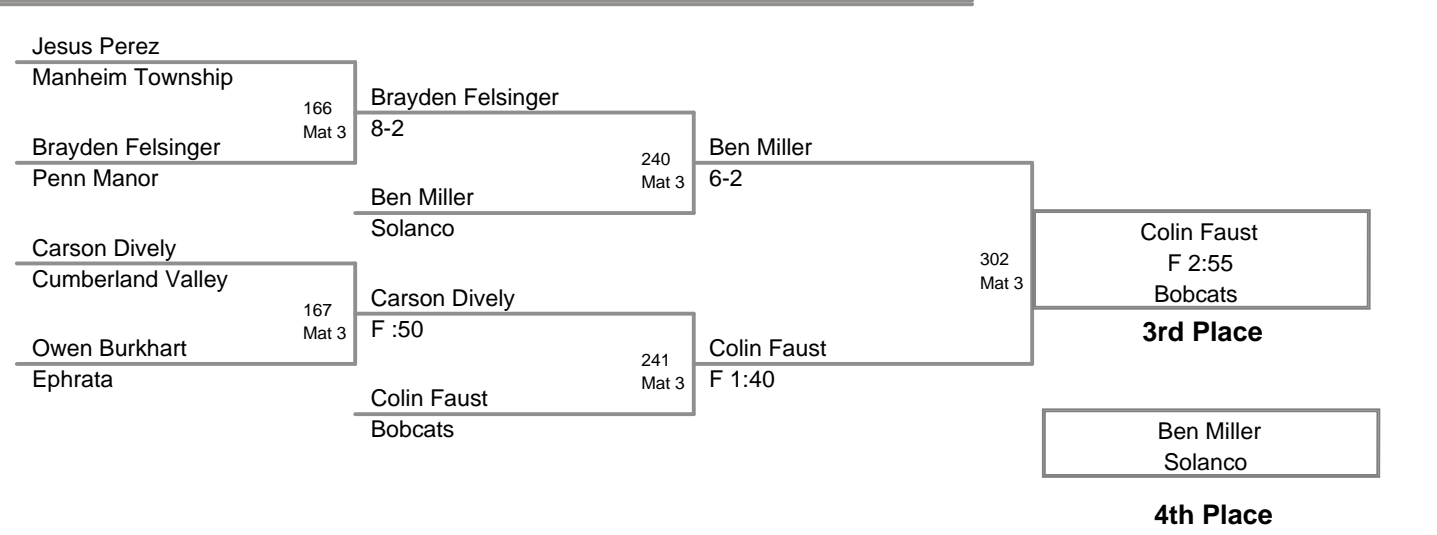

Manheim Township Youth
Rookie Bantam

70a Lbs