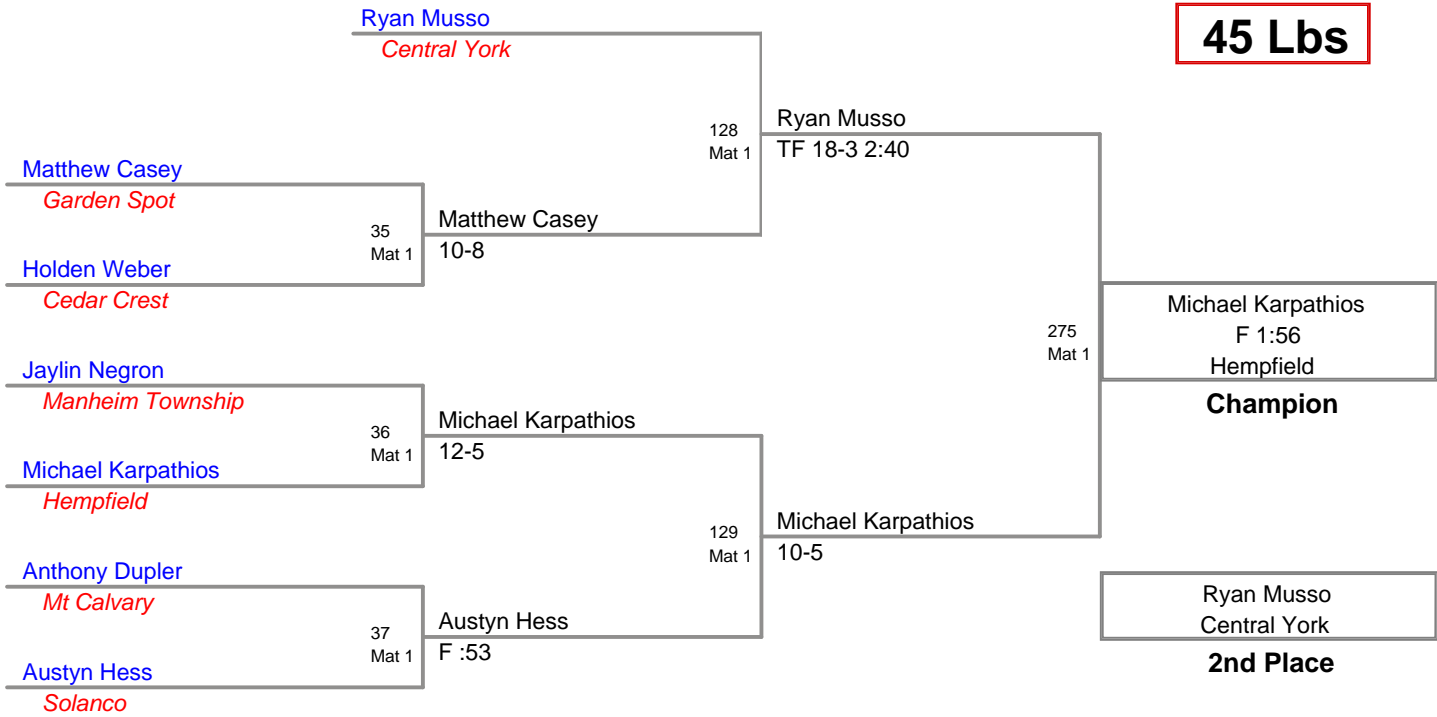

Manheim Township Youth  
Rookie Bantam

**45 Lbs**

Manheim Township Youth  
Rookie Bantam

**50 Lbs**

BYE

**Manheim Township Youth  
Rookie Bantam**

**55a Lbs**

Manheim Township Youth  
Rookie Bantam

**55b Lbs**

Manheim Township Youth  
Rookie Bantam

**55c Lbs**

**Manheim Township Youth  
Rookie Bantam**

**55d Lbs**

Manheim Township Youth  
Rookie Bantam

**60a Lbs**

Manheim Township Youth  
Rookie Bantam