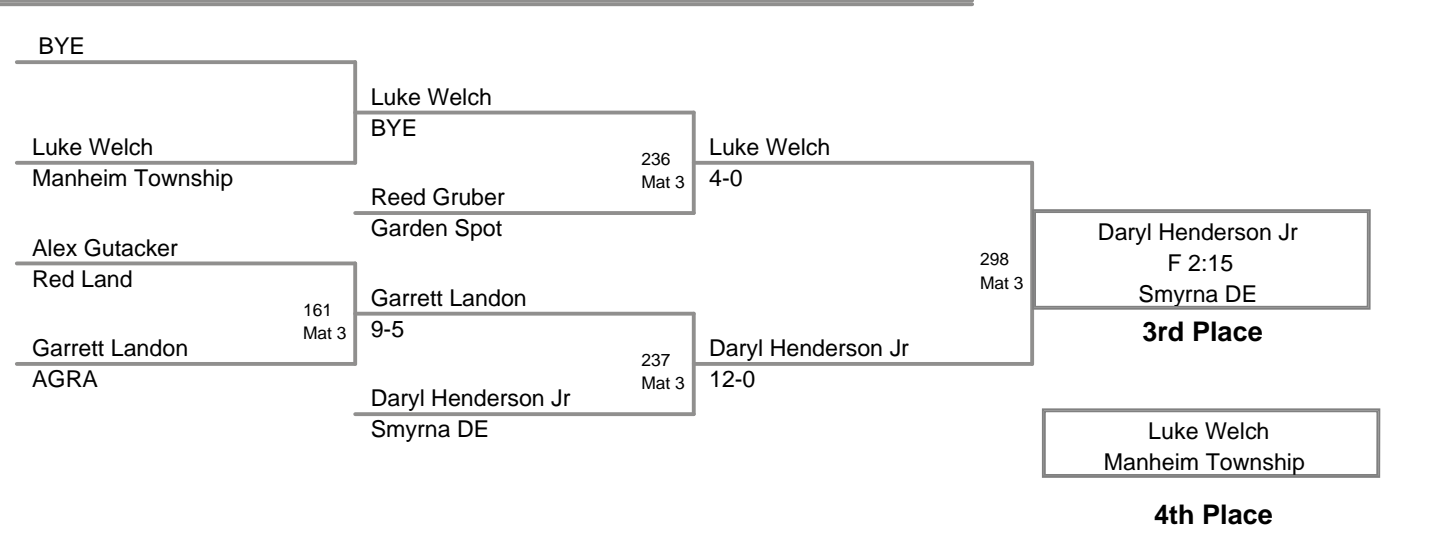

BYE

Manheim Township Youth  
Rookie Bantam

**65a Lbs**

Manheim Township Youth  
Rookie Bantam

**65b Lbs**

Manheim Township Youth  
Rookie Bantam

**65c Lbs**

Manheim Township Youth  
Rookie Bantam

# 3 Participant Round Robin