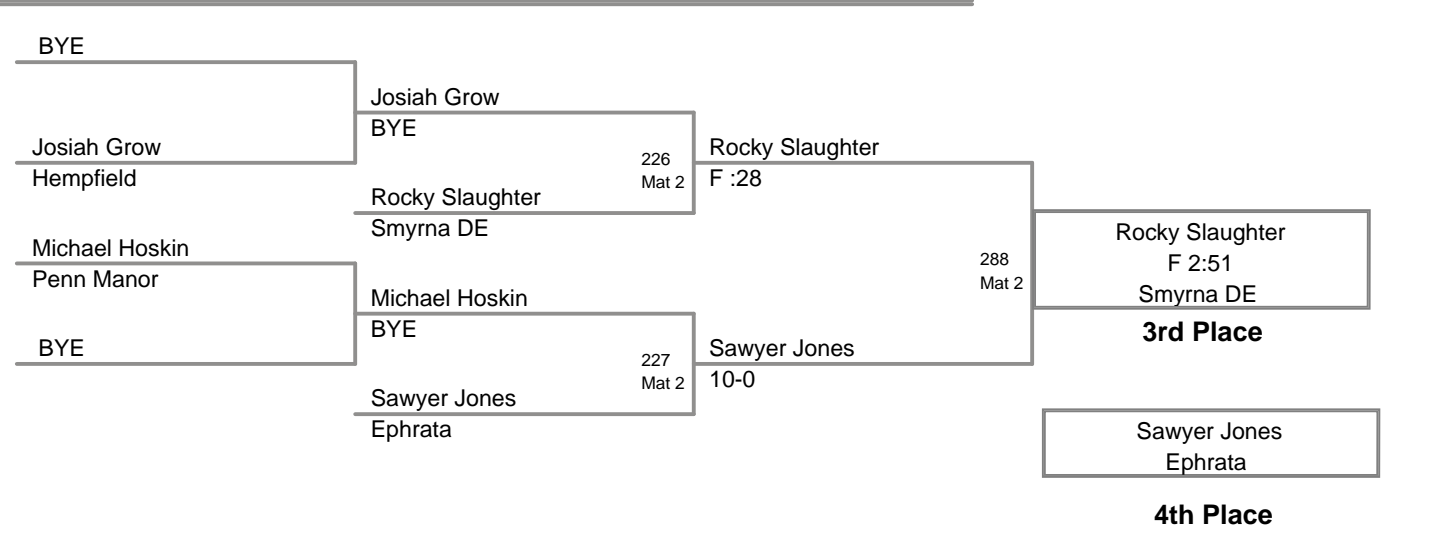

**55b Lbs**

Manheim Township Youth  
Rookie Bantam

**55c Lbs**

**Manheim Township Youth  
Rookie Bantam**

**55d Lbs**

Manheim Township Youth  
Rookie Bantam

**60a Lbs**

Manheim Township Youth  
Rookie Bantam

**60b Lbs**

Manheim Township Youth  
Rookie Bantam

**60c Lbs**

BYE

Manheim Township Youth  
Rookie Bantam

**60d Lbs**

Manheim Township Youth  
Rookie Bantam

**60e Lbs**