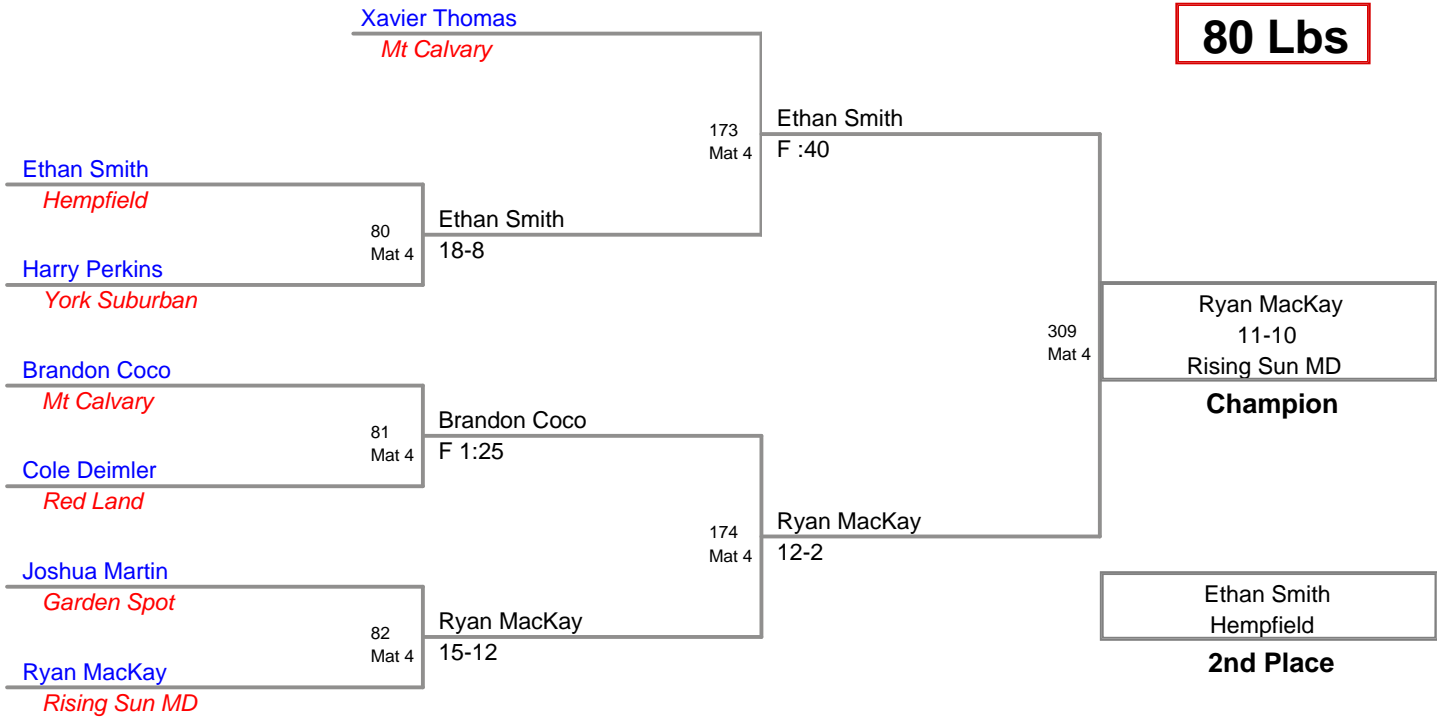

**70a Lbs**

Manheim Township Youth  
Rookie Bantam

**70b Lbs**

Manheim Township Youth  
Rookie Bantam

**75 Lbs**

Manheim Township Youth  
Rookie Bantam

**80 Lbs**

BYE

# 3 Participant Round Robin