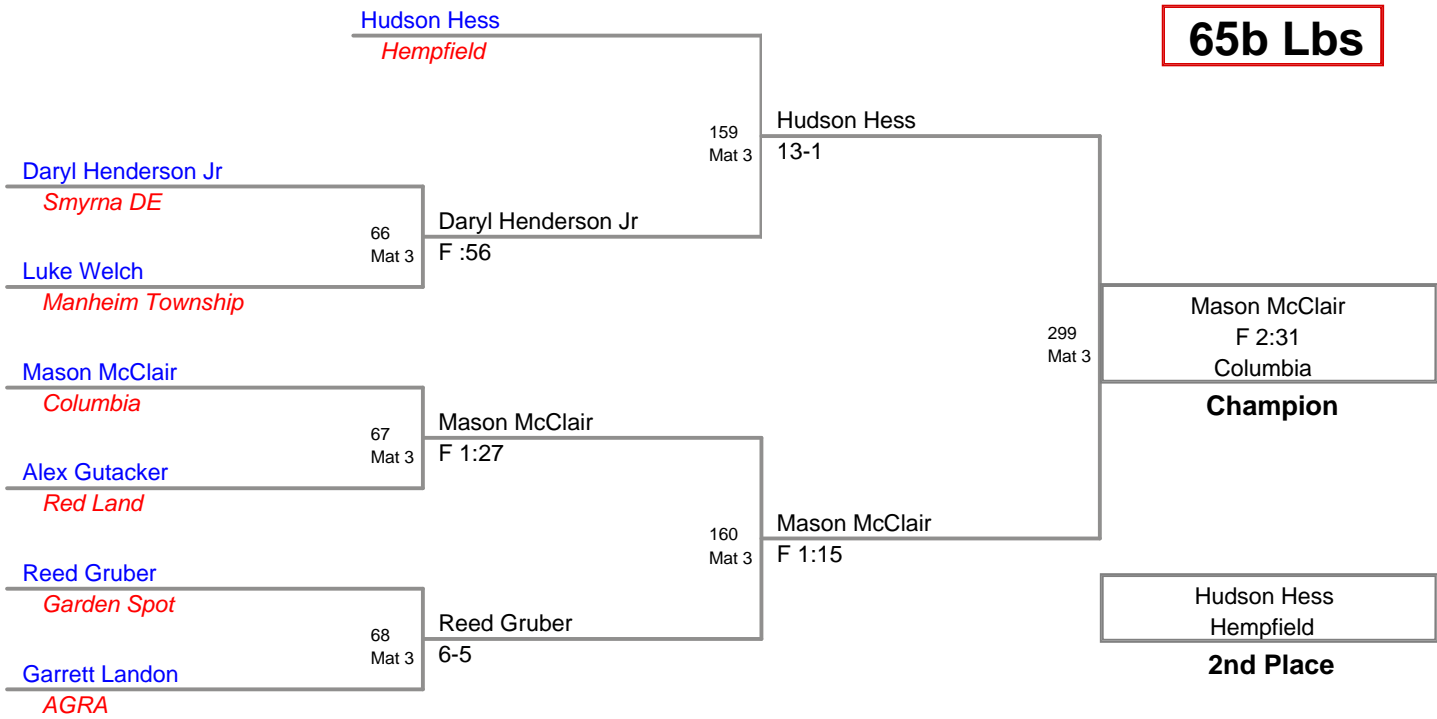

BYE

Manheim Township Youth  
Rookie Bantam

**65a Lbs**

Manheim Township Youth  
Rookie Bantam

**65b Lbs**

Manheim Township Youth  
Rookie Bantam

**65c Lbs**

Manheim Township Youth  
Rookie Bantam

# 3 Participant Round Robin