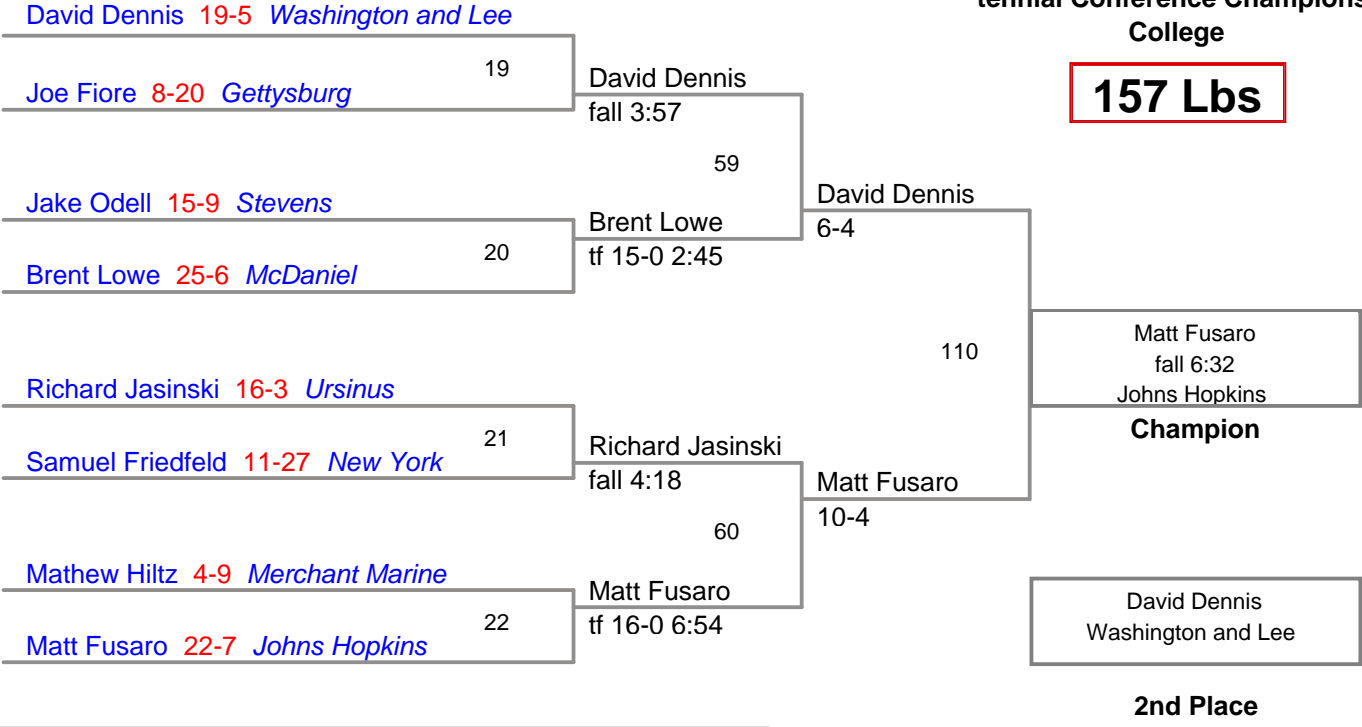

ennial Conference Champions
College

125 Lbs

Centennial Conference Champions
College

133 Lbs

141 Lbs

Annual Conference Champion
College

149 Lbs

tenial Conference Champions
College

157 Lbs

Centennial Conference Champions
College

165 Lbs

Centennial Conference Champions
College

174 Lbs

184 Lbs

ennial Conference Champions
College

197 Lbs

Centennial Conference Champions
College

285 Lbs