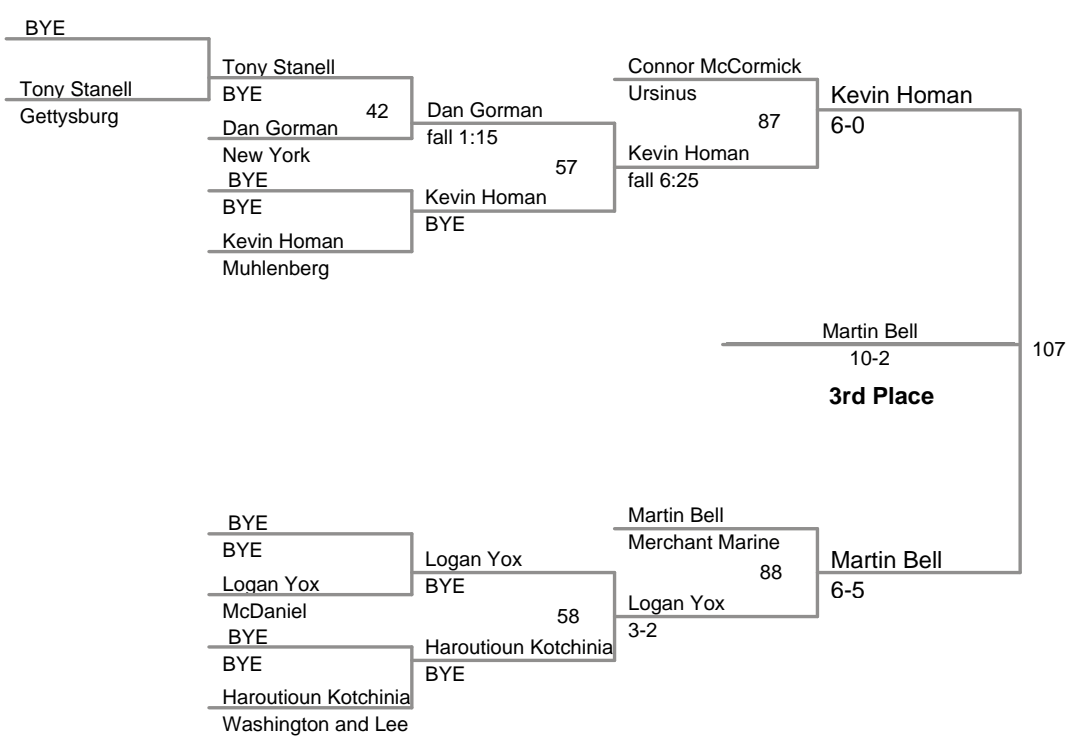

ennial Conference Champions
College

125 Lbs

Centennial Conference Champions
College

133 Lbs

141 Lbs

Annual Conference Champion
College

149 Lbs

tenial Conference Champions
College

157 Lbs

Centennial Conference Champions
College

165 Lbs

Centennial Conference Champions
College

174 Lbs

184 Lbs

ennial Conference Champions
College

197 Lbs

Centennial Conference Champions
College

285 Lbs