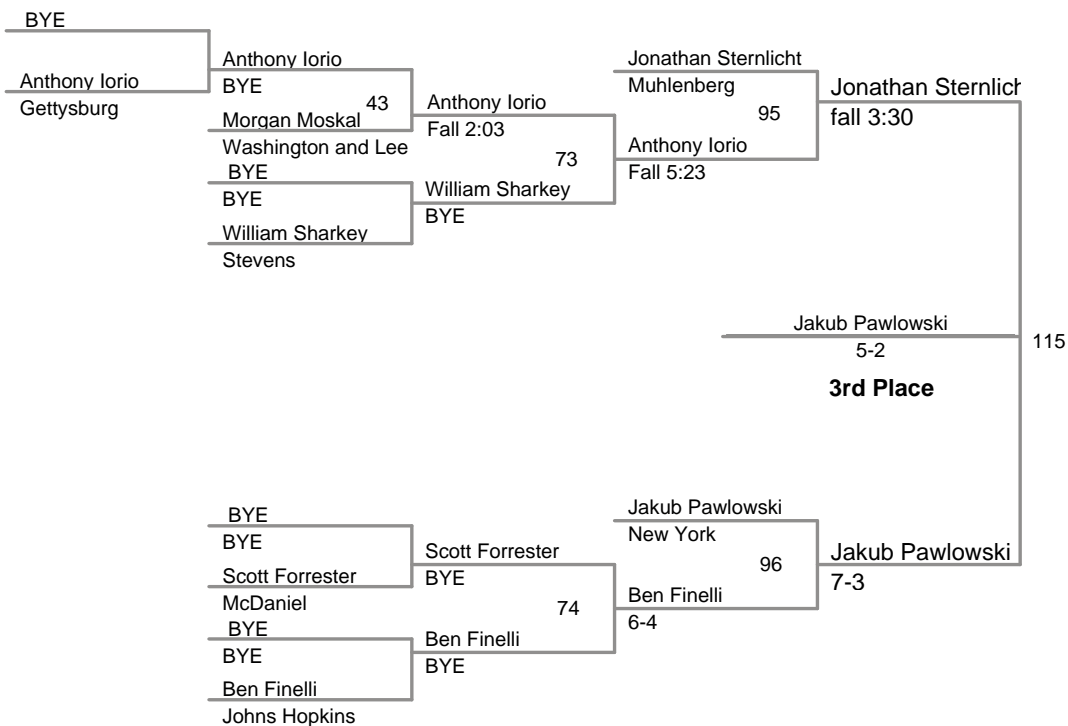

157 Lbs

Centennial Conference Champions
College

165 Lbs

Centennial Conference Champions
College

174 Lbs

184 Lbs

ennial Conference Champions
College

197 Lbs