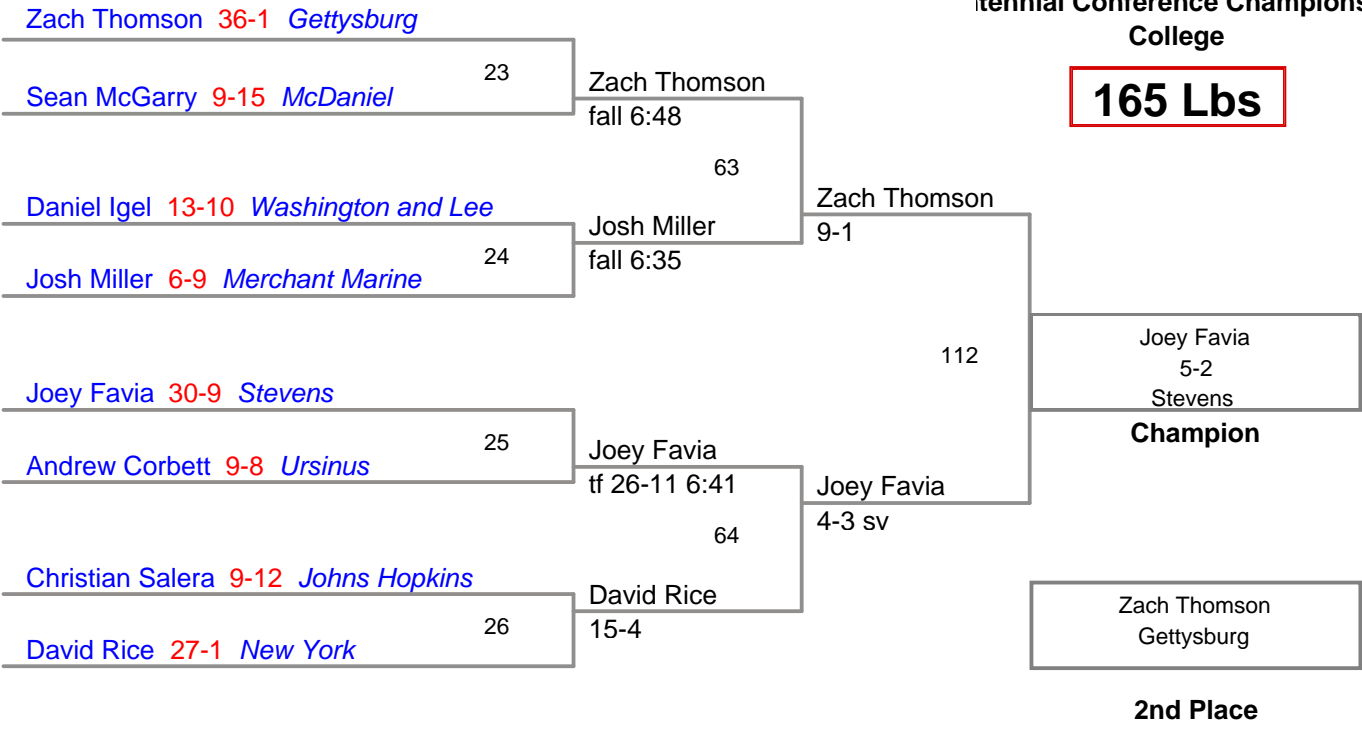

ennial Conference Champions
College

125 Lbs

Centennial Conference Champions
College

133 Lbs

141 Lbs

Annual Conference Champion
College

149 Lbs

tenial Conference Champions
College

157 Lbs

Centennial Conference Champions
College

165 Lbs

Centennial Conference Champions
College

174 Lbs

184 Lbs

ennial Conference Champions
College

197 Lbs

Centennial Conference Champions
College

285 Lbs