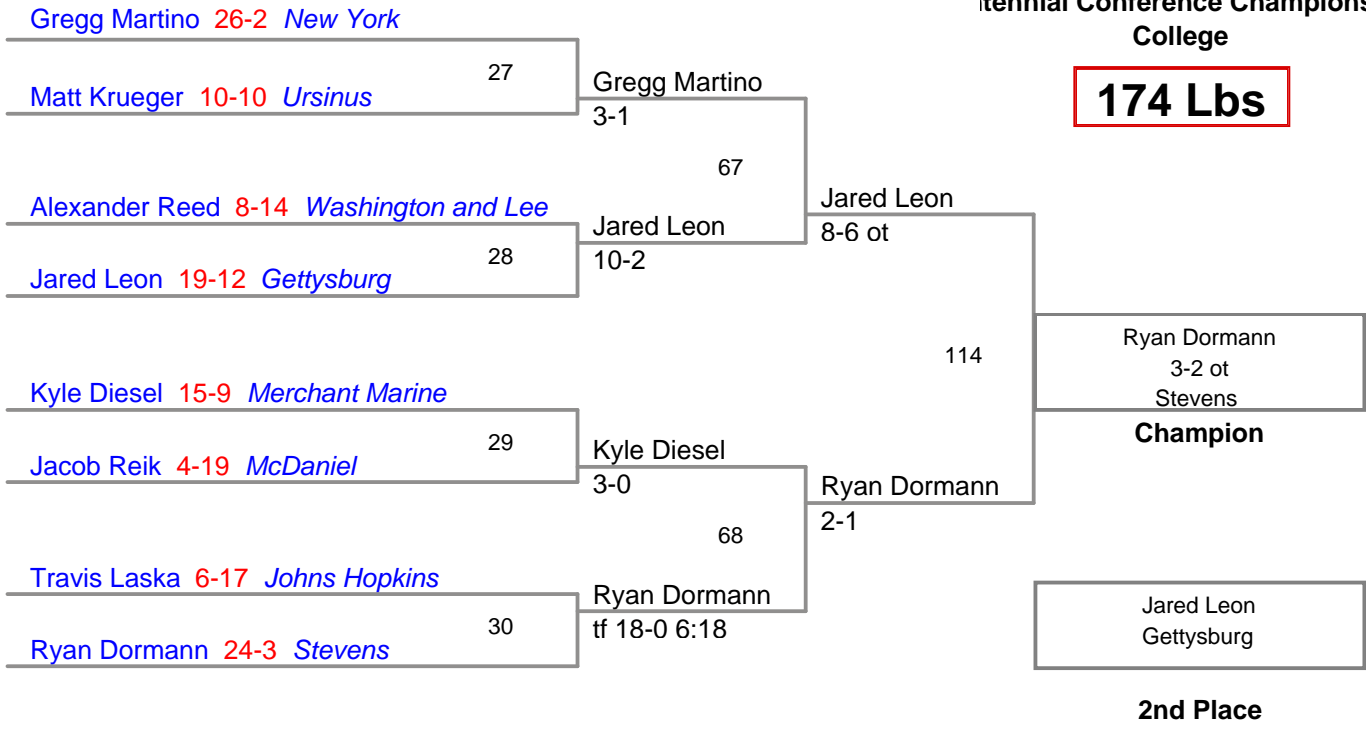

157 Lbs

Centennial Conference Champions
College

165 Lbs

Centennial Conference Champions
College

174 Lbs

184 Lbs

ennial Conference Champions
College

197 Lbs

Centennial Conference Champions
College

285 Lbs