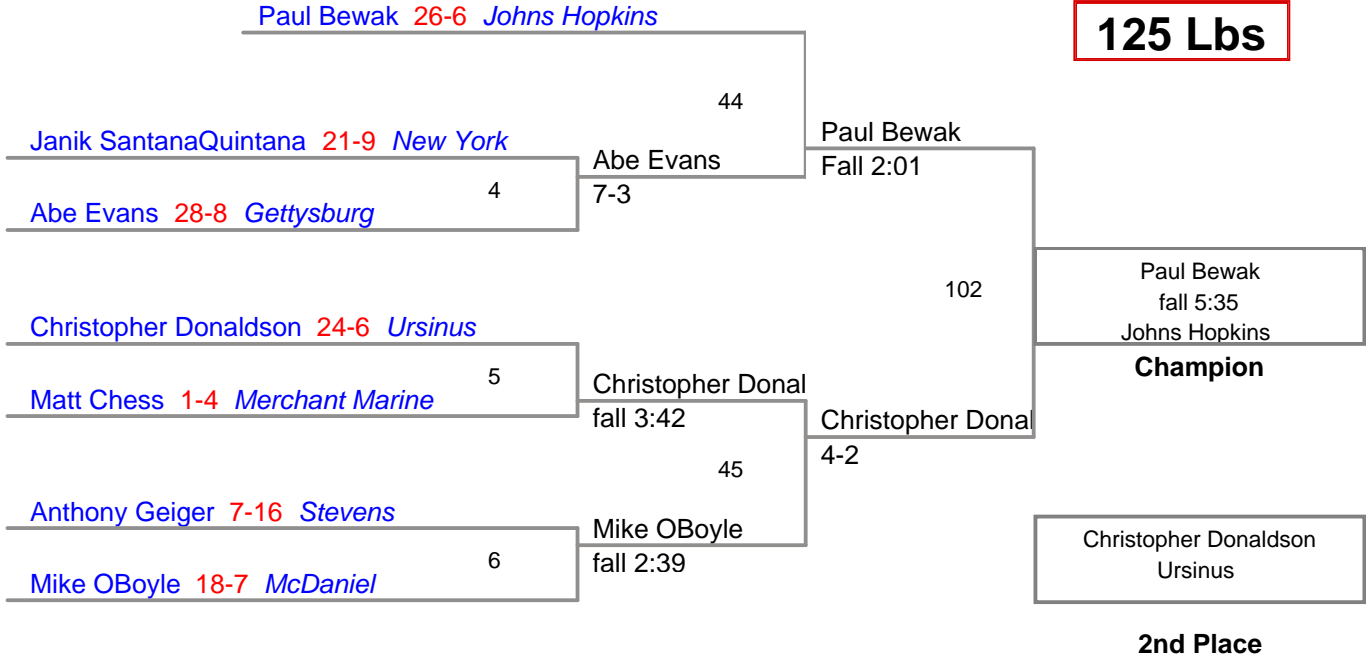

ennial Conference Champions
College

125 Lbs

Centennial Conference Champions
College

133 Lbs

141 Lbs

Annual Conference Champion
College

149 Lbs

tenial Conference Champions
College

157 Lbs

Centennial Conference Champions
College

165 Lbs

Centennial Conference Champions
College

174 Lbs

184 Lbs

ennial Conference Champions
College

197 Lbs

Centennial Conference Champions
College

285 Lbs