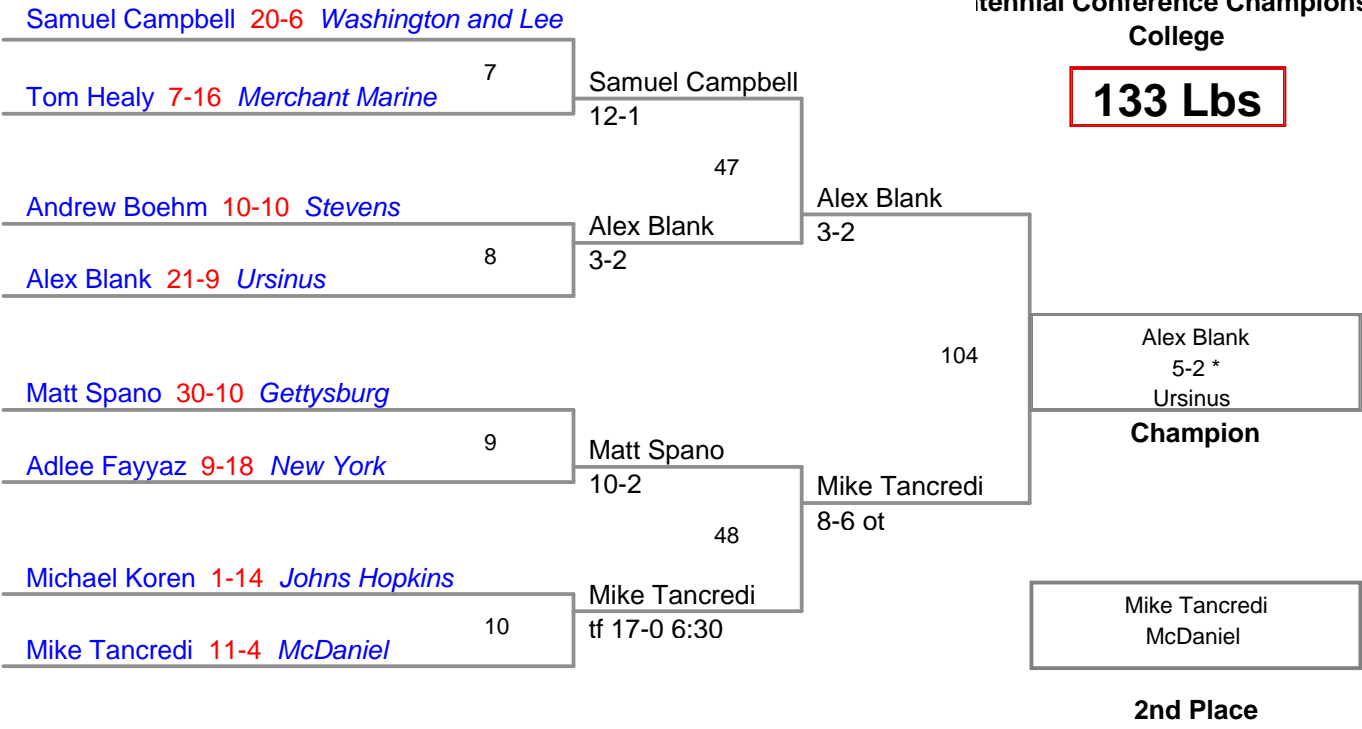

ennial Conference Champions
College

125 Lbs

Centennial Conference Champions
College

133 Lbs

141 Lbs

Annual Conference Champion
College

149 Lbs

tenial Conference Champions
College

157 Lbs

Centennial Conference Champions
College

165 Lbs

Centennial Conference Champions
College

174 Lbs

184 Lbs

ennial Conference Champions
College

197 Lbs

Centennial Conference Champions
College

285 Lbs