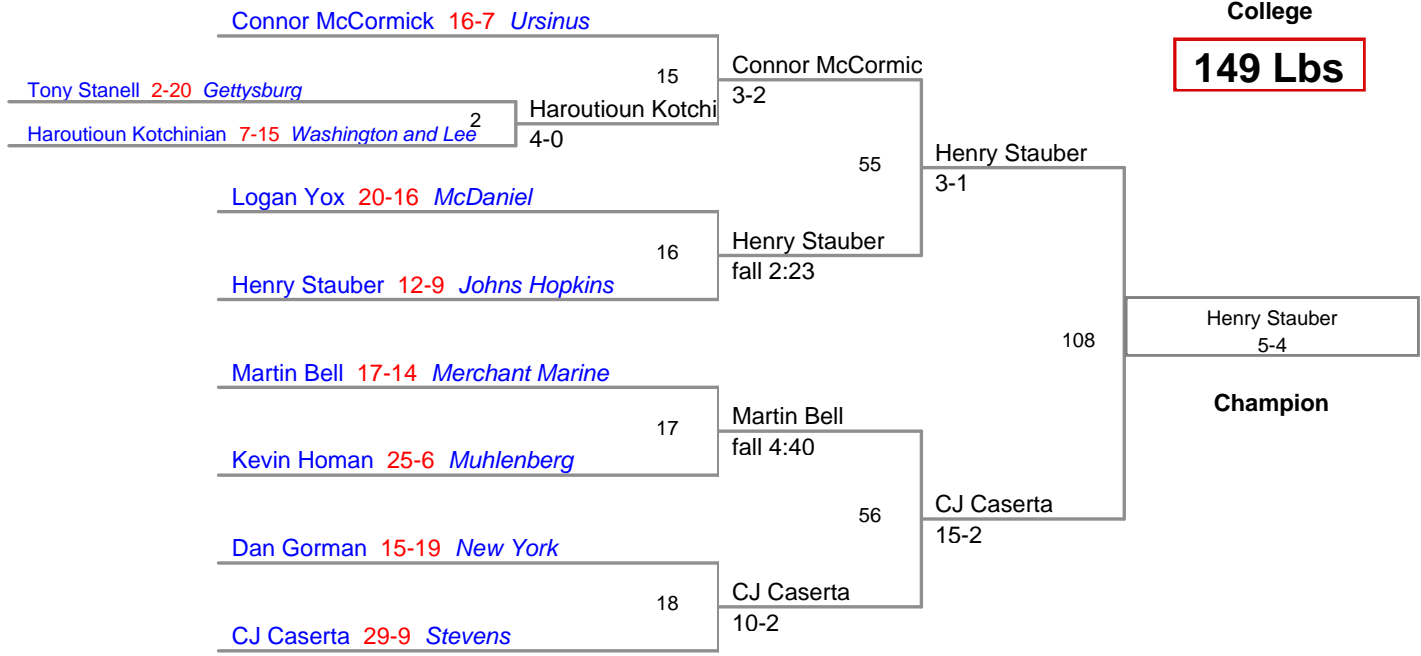

Annual Conference Champion
College

149 Lbs