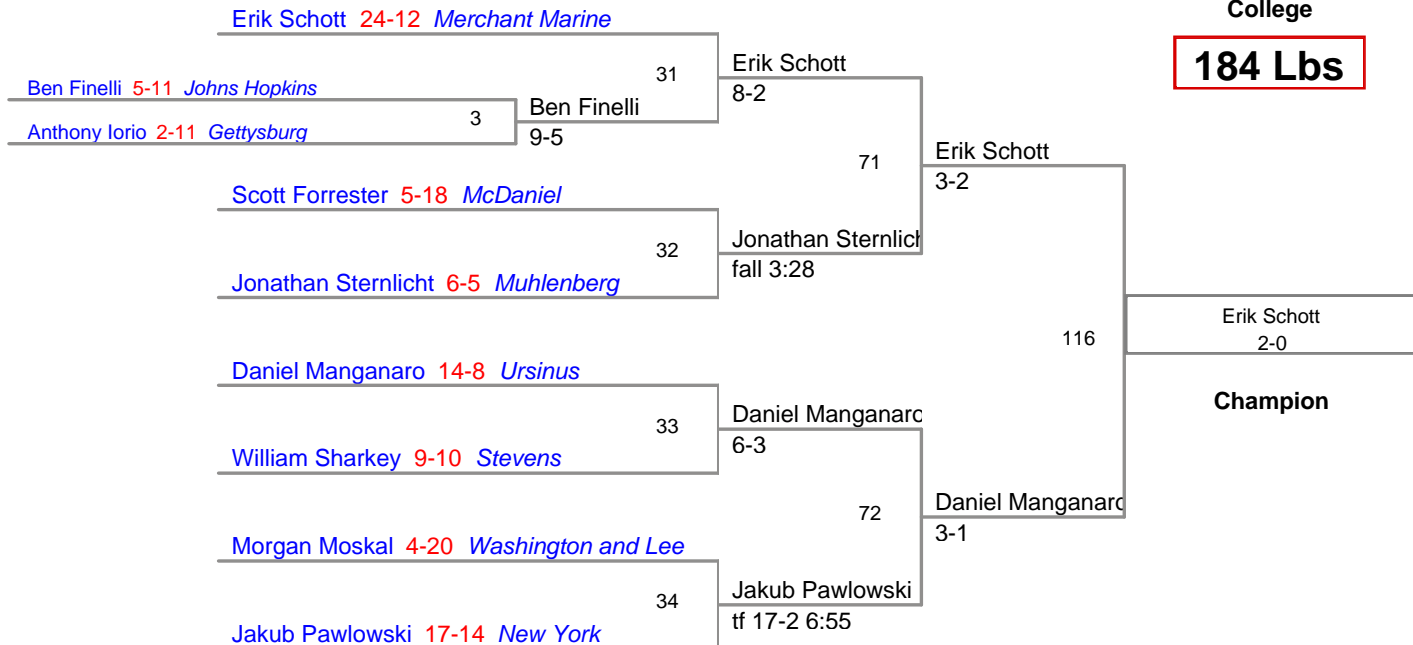

157 Lbs

Centennial Conference Champions
College

165 Lbs

Centennial Conference Champions
College

174 Lbs

184 Lbs

ennial Conference Champions
College

197 Lbs