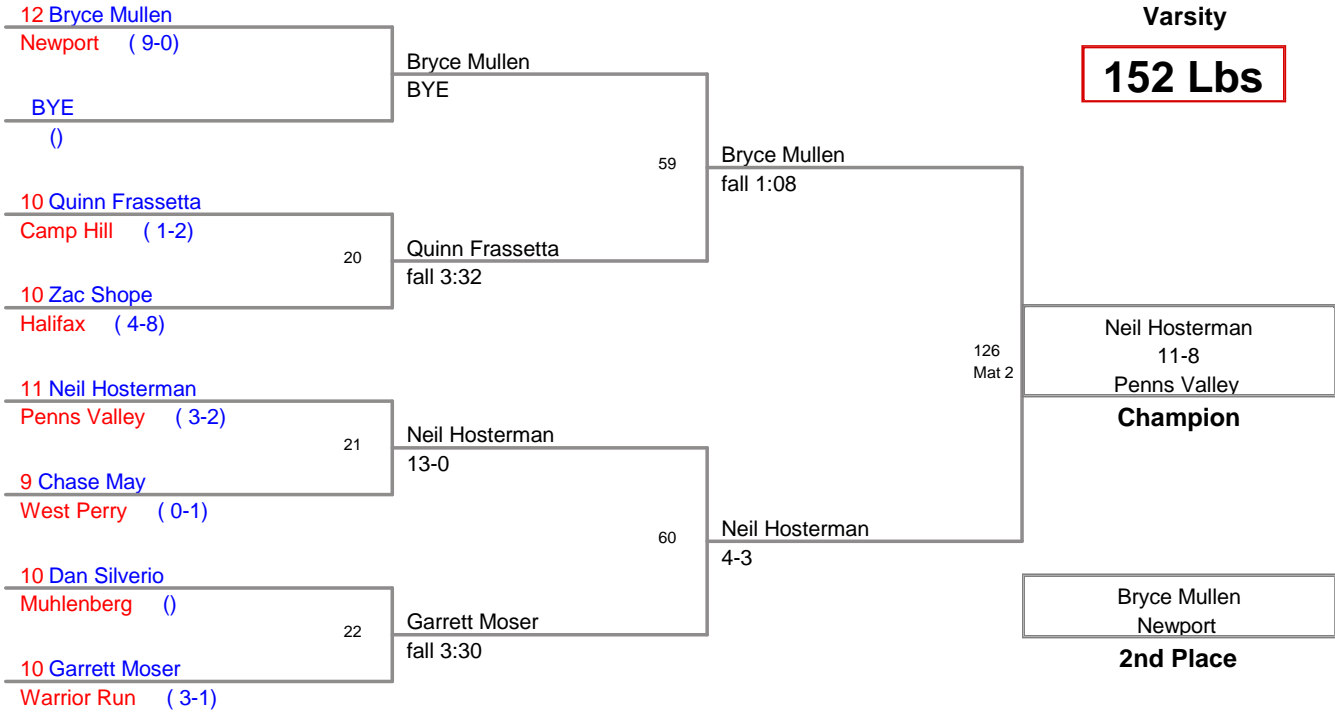

Newport Holiday
Varsity

130 Lbs

Newport Holiday
Varsity

135 Lbs

Newport Holiday
Varsity

140 Lbs

Newport Holiday
Varsity

145 Lbs

Newport Holiday
Varsity

152 Lbs

Newport Holiday
Varsity

160 Lbs

Newport Holiday
Varsity

171 Lbs

Newport Holiday
Varsity

189 Lbs