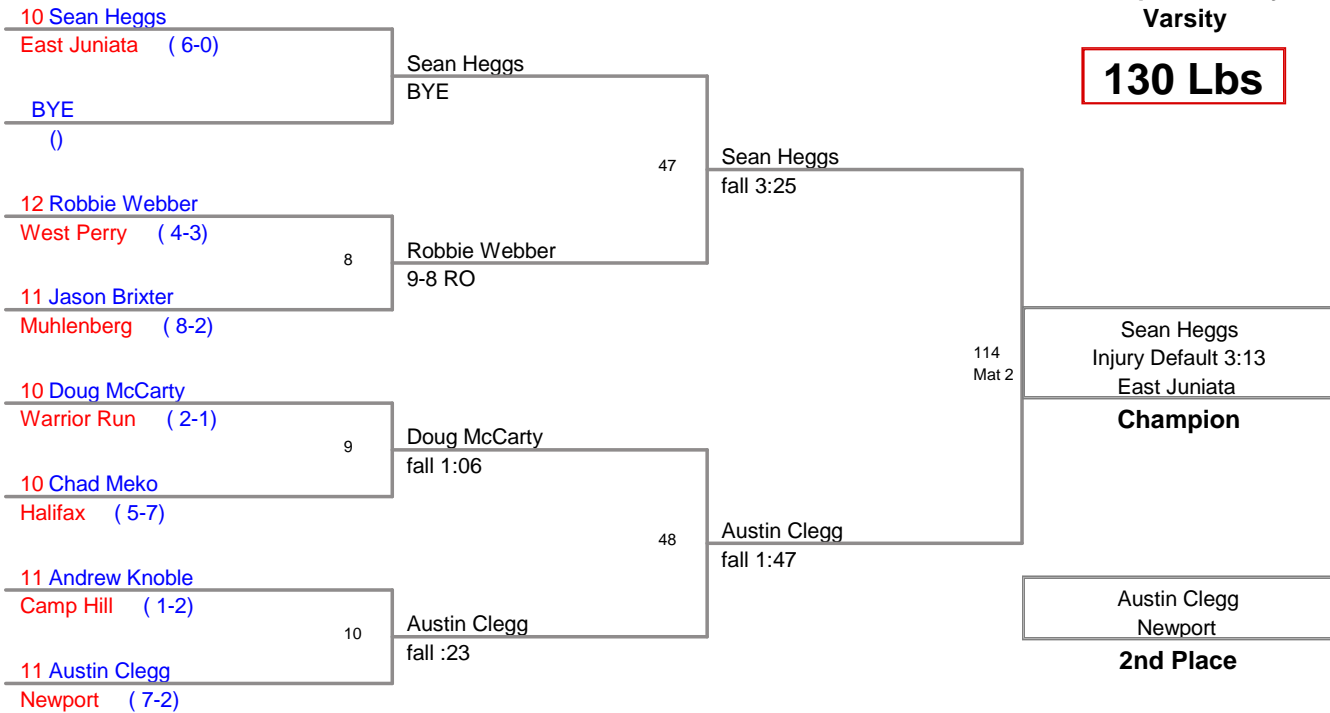

Newport Holiday
Varsity

130 Lbs