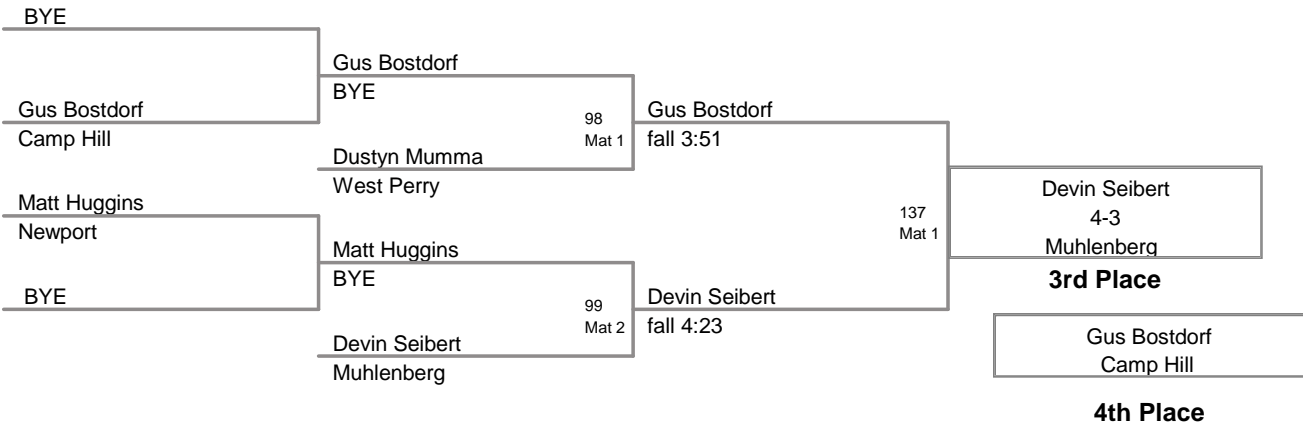

3rd Place

4th Place

5th Place

6th Place

Newport Holiday
Varsity

215 Lbs

Newport Holiday
Varsity

285 Lbs