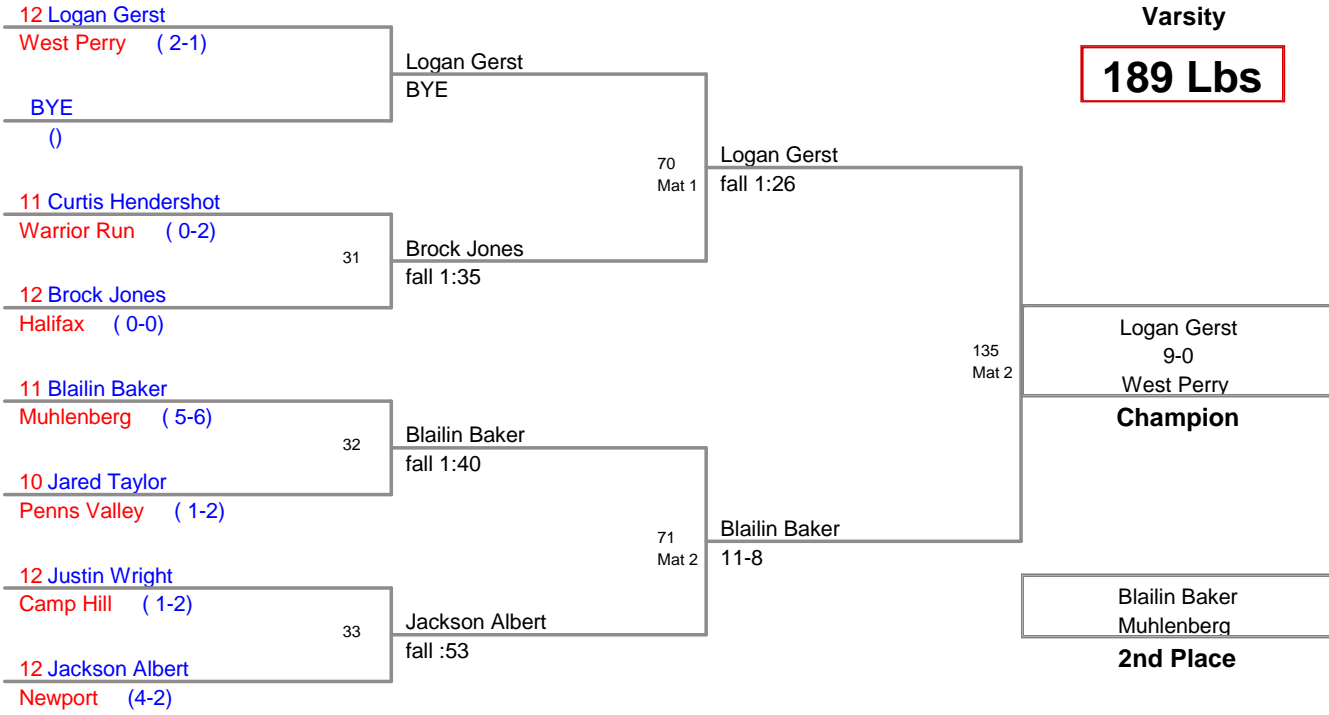

Newport Holiday
Varsity

152 Lbs

Newport Holiday
Varsity

160 Lbs

Newport Holiday
Varsity

171 Lbs

Newport Holiday
Varsity

189 Lbs

3rd Place

4th Place

5th Place

6th Place

Newport Holiday
Varsity

215 Lbs

Newport Holiday
Varsity

285 Lbs