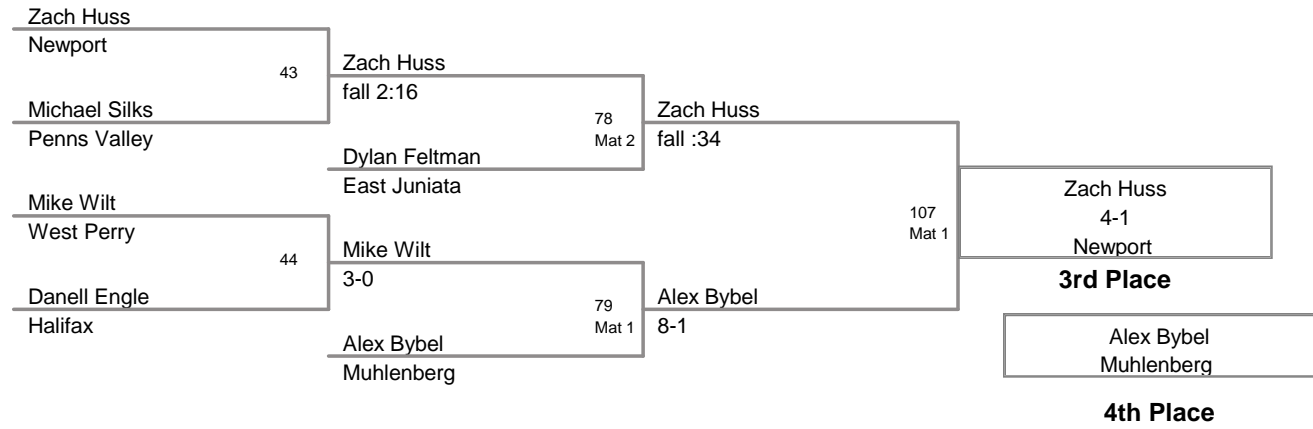

newport Holiday
Varsity

103 Lbs

Newport Holiday
Varsity

112 Lbs

Newport Holiday
Varsity

119 Lbs

Newport Holiday
Varsity

125 Lbs