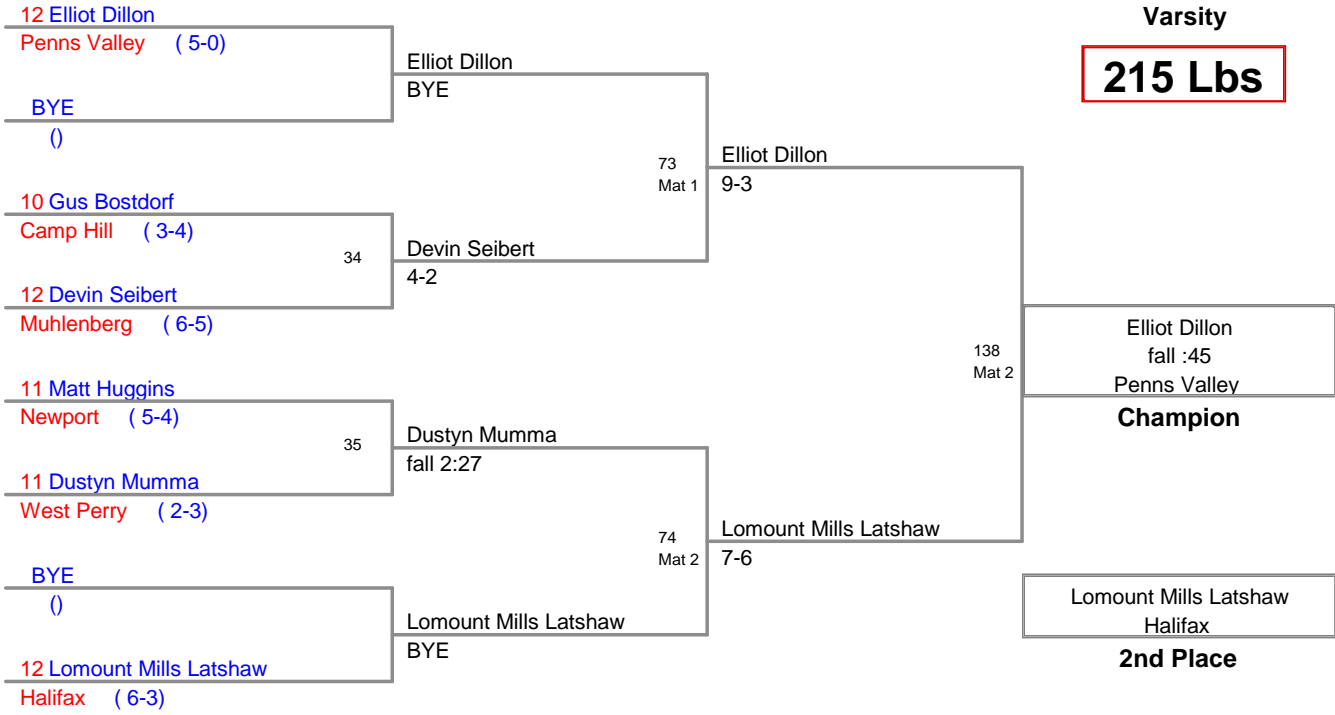

3rd Place

4th Place

5th Place

6th Place

Newport Holiday
Varsity

215 Lbs

Newport Holiday
Varsity

285 Lbs