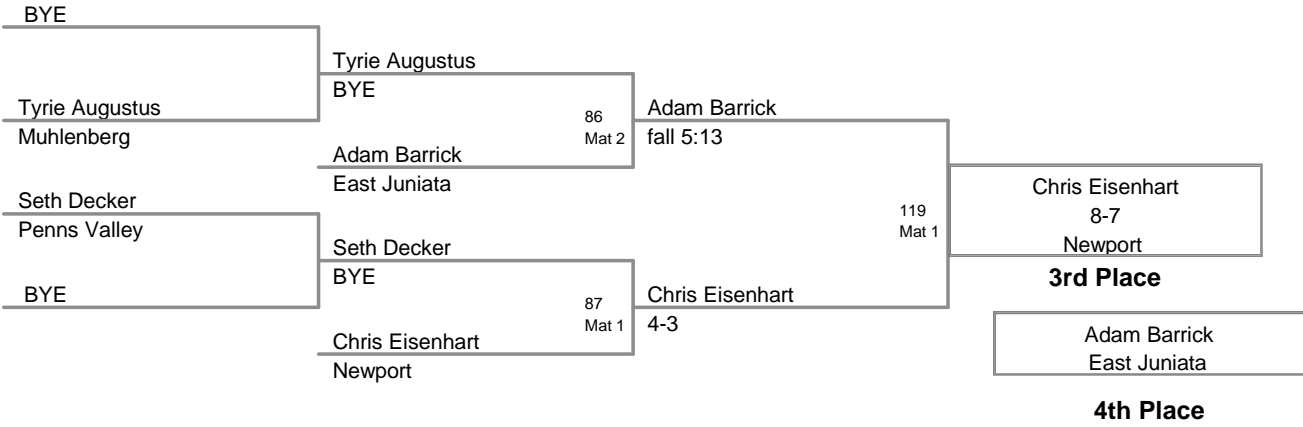

Newport Holiday
Varsity

130 Lbs

Newport Holiday
Varsity

135 Lbs

Newport Holiday
Varsity

140 Lbs

Newport Holiday
Varsity

145 Lbs