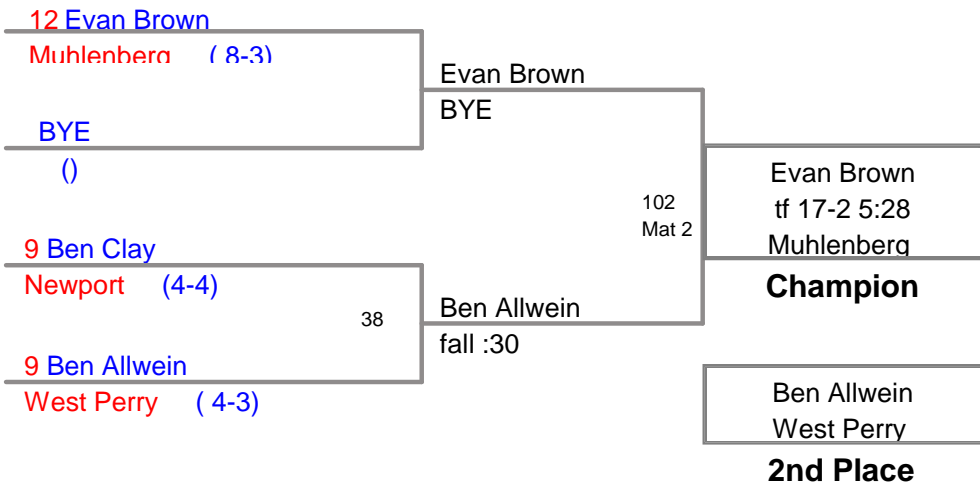

newport Holiday
Varsity

103 Lbs

Newport Holiday
Varsity

112 Lbs

Newport Holiday
Varsity

119 Lbs

Newport Holiday
Varsity

125 Lbs