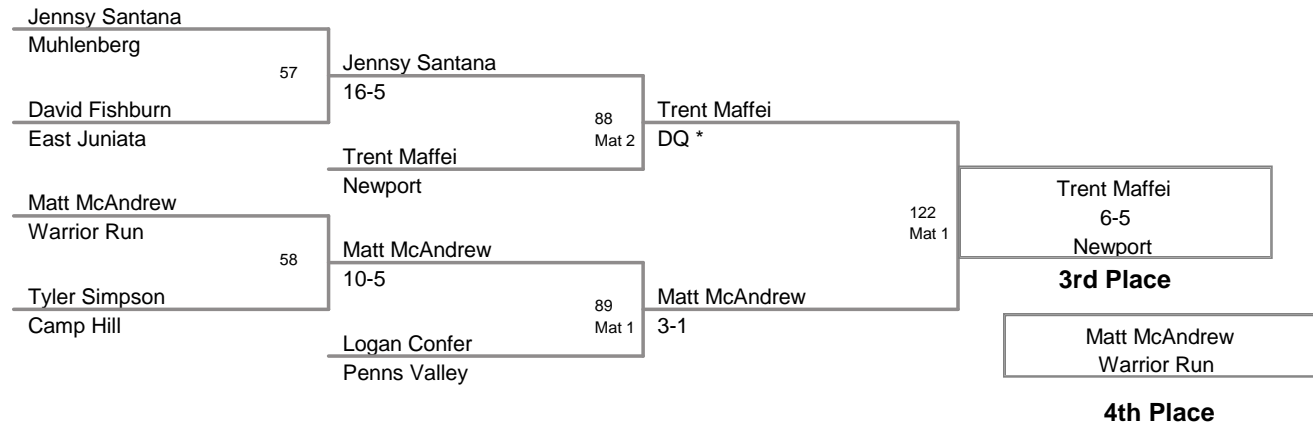

Newport Holiday
Varsity

130 Lbs

Newport Holiday
Varsity

135 Lbs

Newport Holiday
Varsity

140 Lbs

Newport Holiday
Varsity

145 Lbs