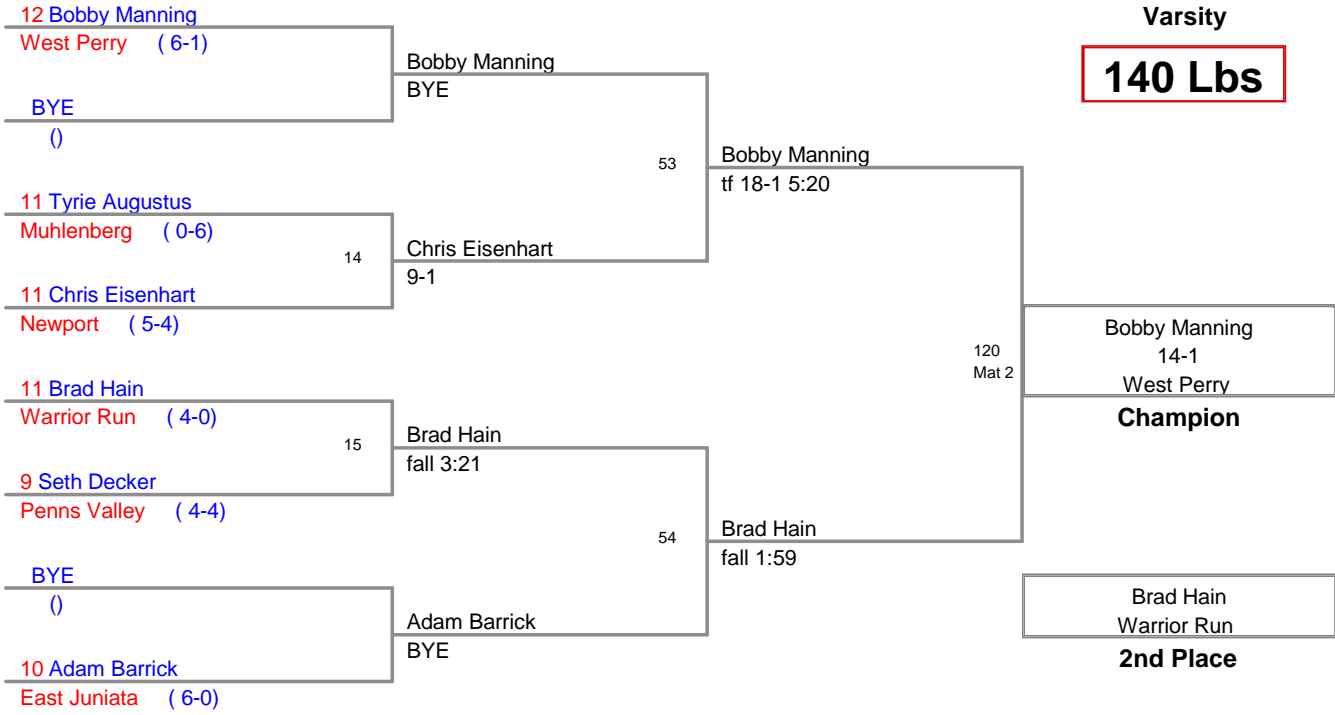

Newport Holiday
Varsity

130 Lbs

Newport Holiday
Varsity

135 Lbs

Newport Holiday
Varsity

140 Lbs

Newport Holiday
Varsity

145 Lbs