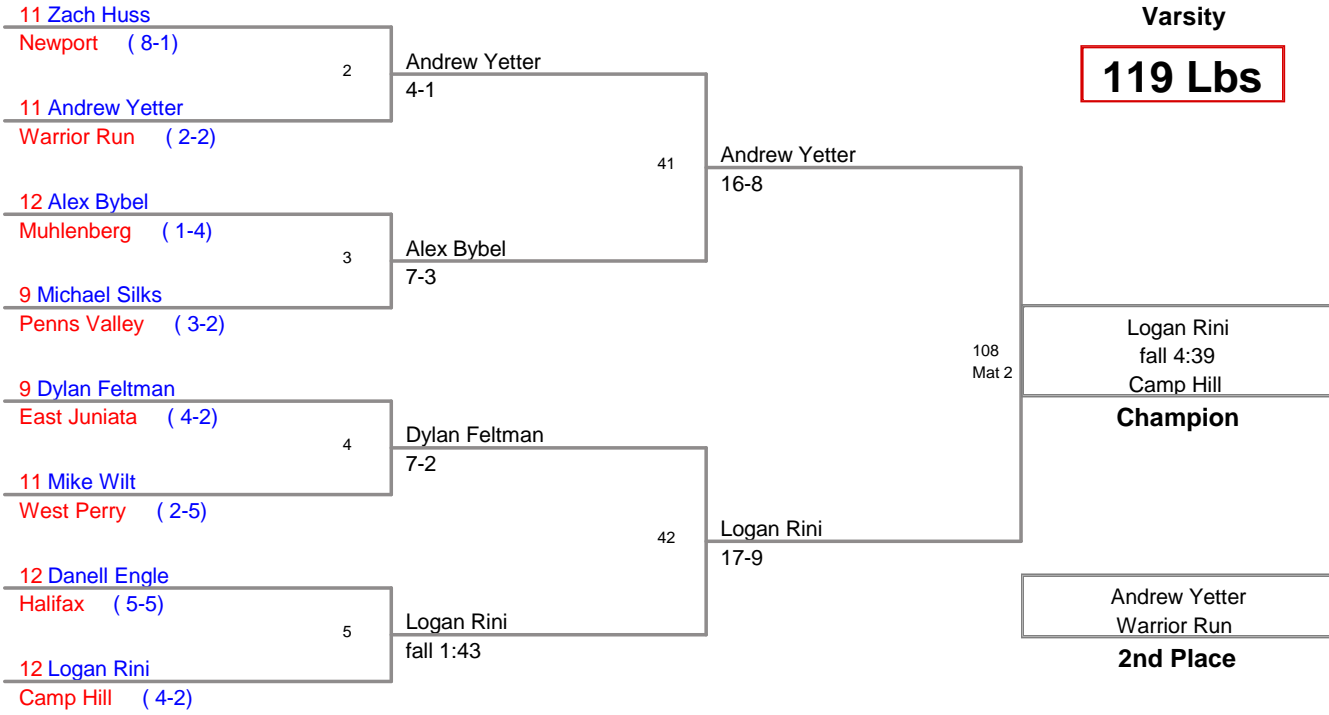

newport Holiday
Varsity

103 Lbs

Newport Holiday
Varsity

112 Lbs

Newport Holiday
Varsity

119 Lbs

Newport Holiday
Varsity

125 Lbs

Newport Holiday
Varsity

130 Lbs

Newport Holiday
Varsity

135 Lbs

Newport Holiday
Varsity

140 Lbs

Newport Holiday
Varsity

145 Lbs