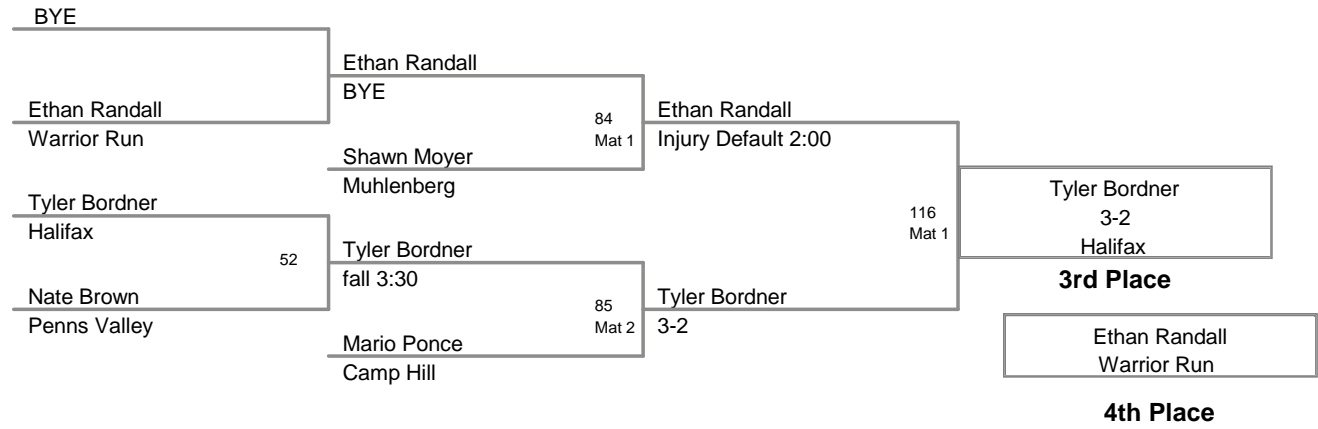

Newport Holiday
Varsity

135 Lbs