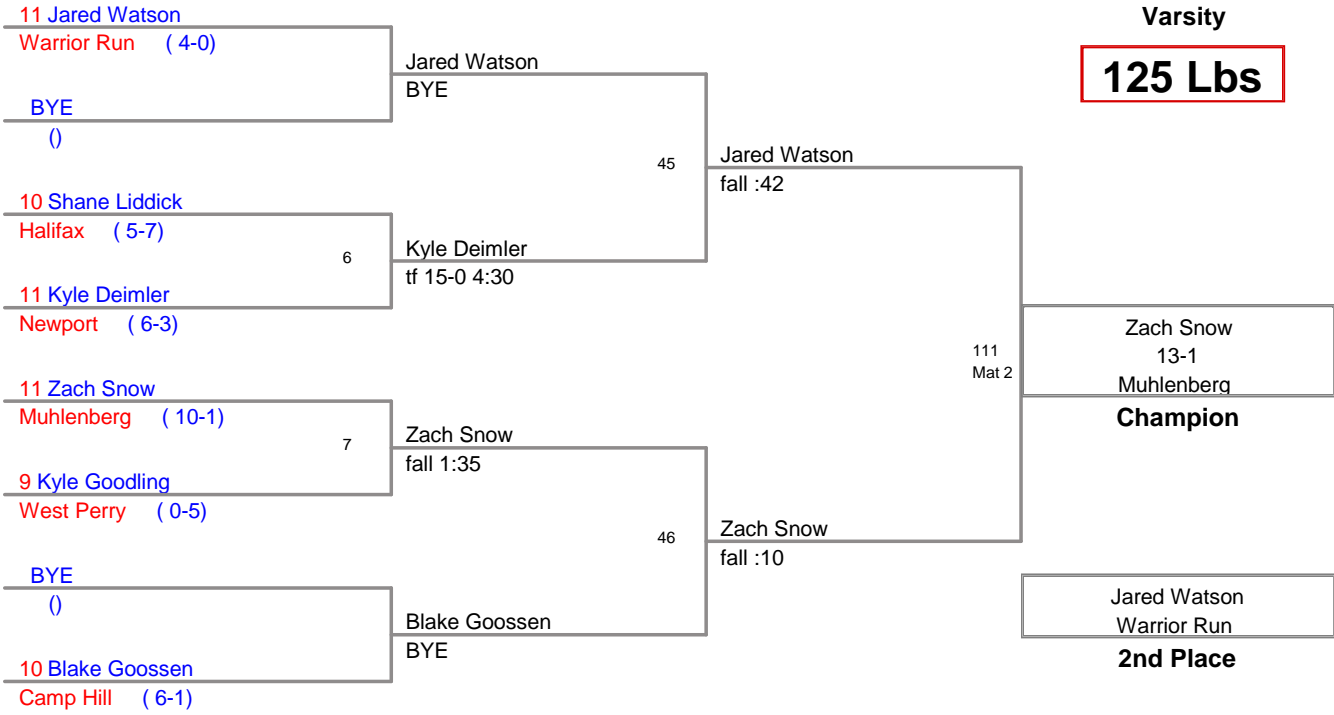

newport Holiday
Varsity

103 Lbs

Newport Holiday
Varsity

112 Lbs

Newport Holiday
Varsity

119 Lbs

Newport Holiday
Varsity

125 Lbs

Newport Holiday
Varsity

130 Lbs

Newport Holiday
Varsity

135 Lbs

Newport Holiday
Varsity

140 Lbs

Newport Holiday
Varsity

145 Lbs