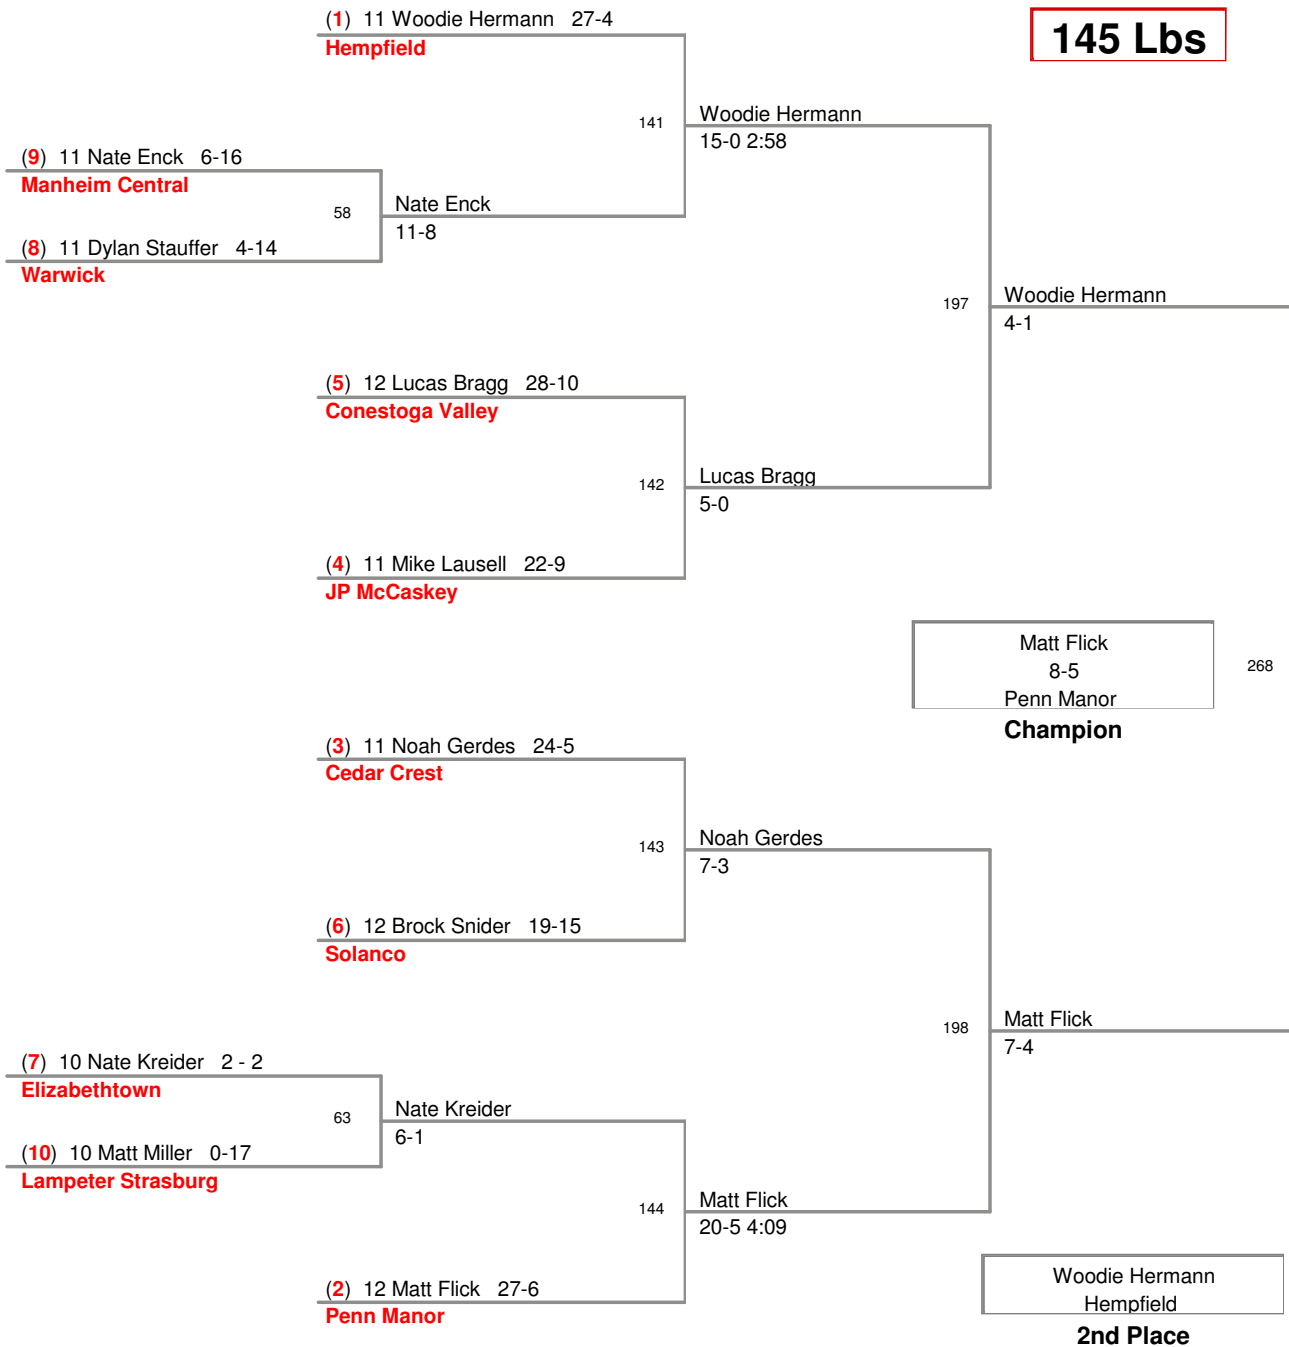

District 3 AAA Section III  
AAIII

**130 Lbs**

District 3 AAA Section III  
AAIII

**135 Lbs**

District 3 AAA Section III  
AAIII

**140 Lbs**

District 3 AAA Section III  
AAIII

**145 Lbs**