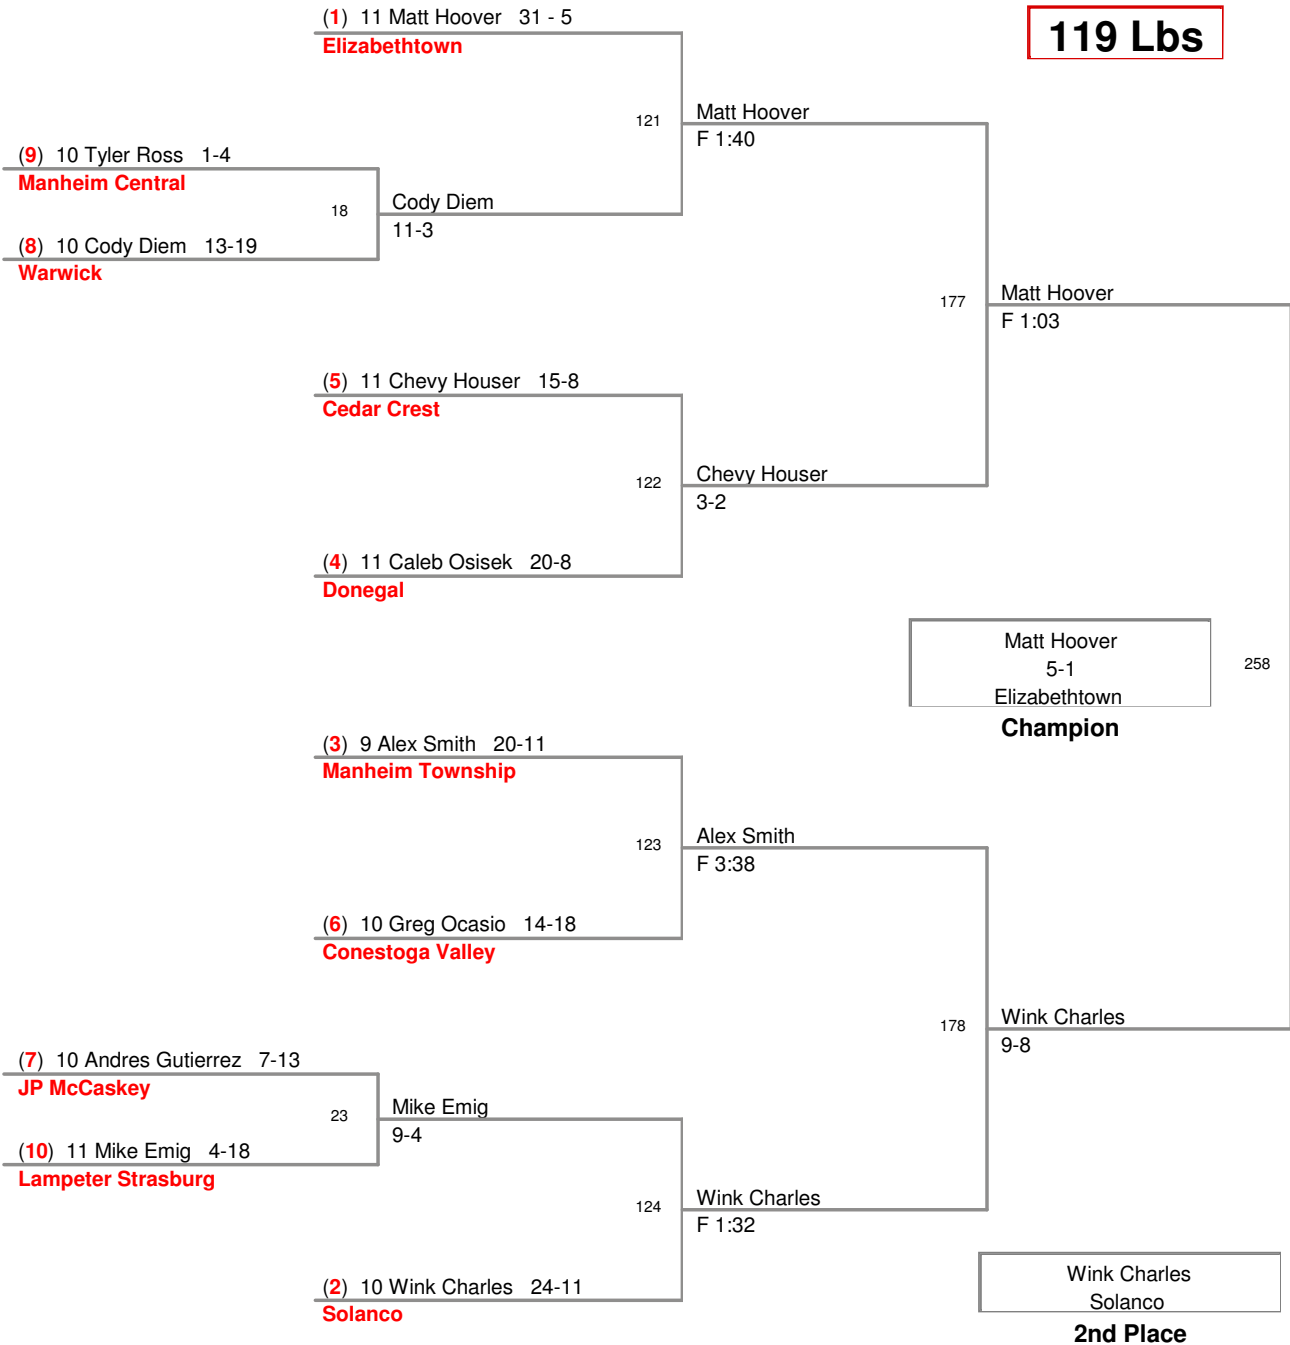

District 3 AAA Section III  
AAIII

**103 Lbs**

District 3 AAA Section III  
AAIII

**112 Lbs**

District 3 AAA Section III  
AAIII

**119 Lbs**

District 3 AAA Section III  
AAIII

**125 Lbs**