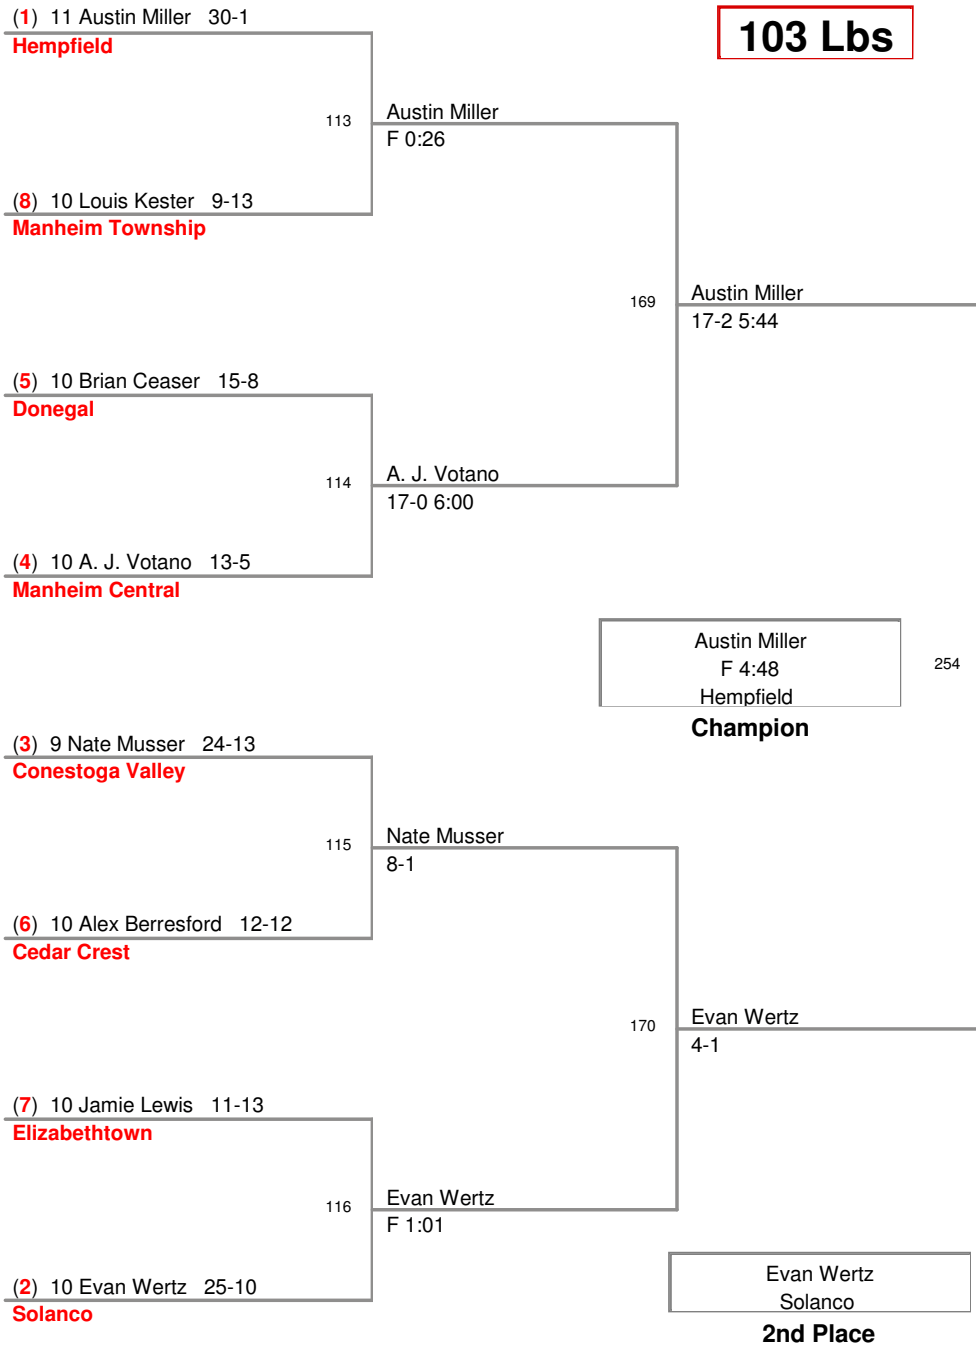

District 3 AAA Section III  
AAIII

**103 Lbs**

District 3 AAA Section III  
AAIII

**112 Lbs**

District 3 AAA Section III  
AAIII

**119 Lbs**

District 3 AAA Section III  
AAIII

**125 Lbs**