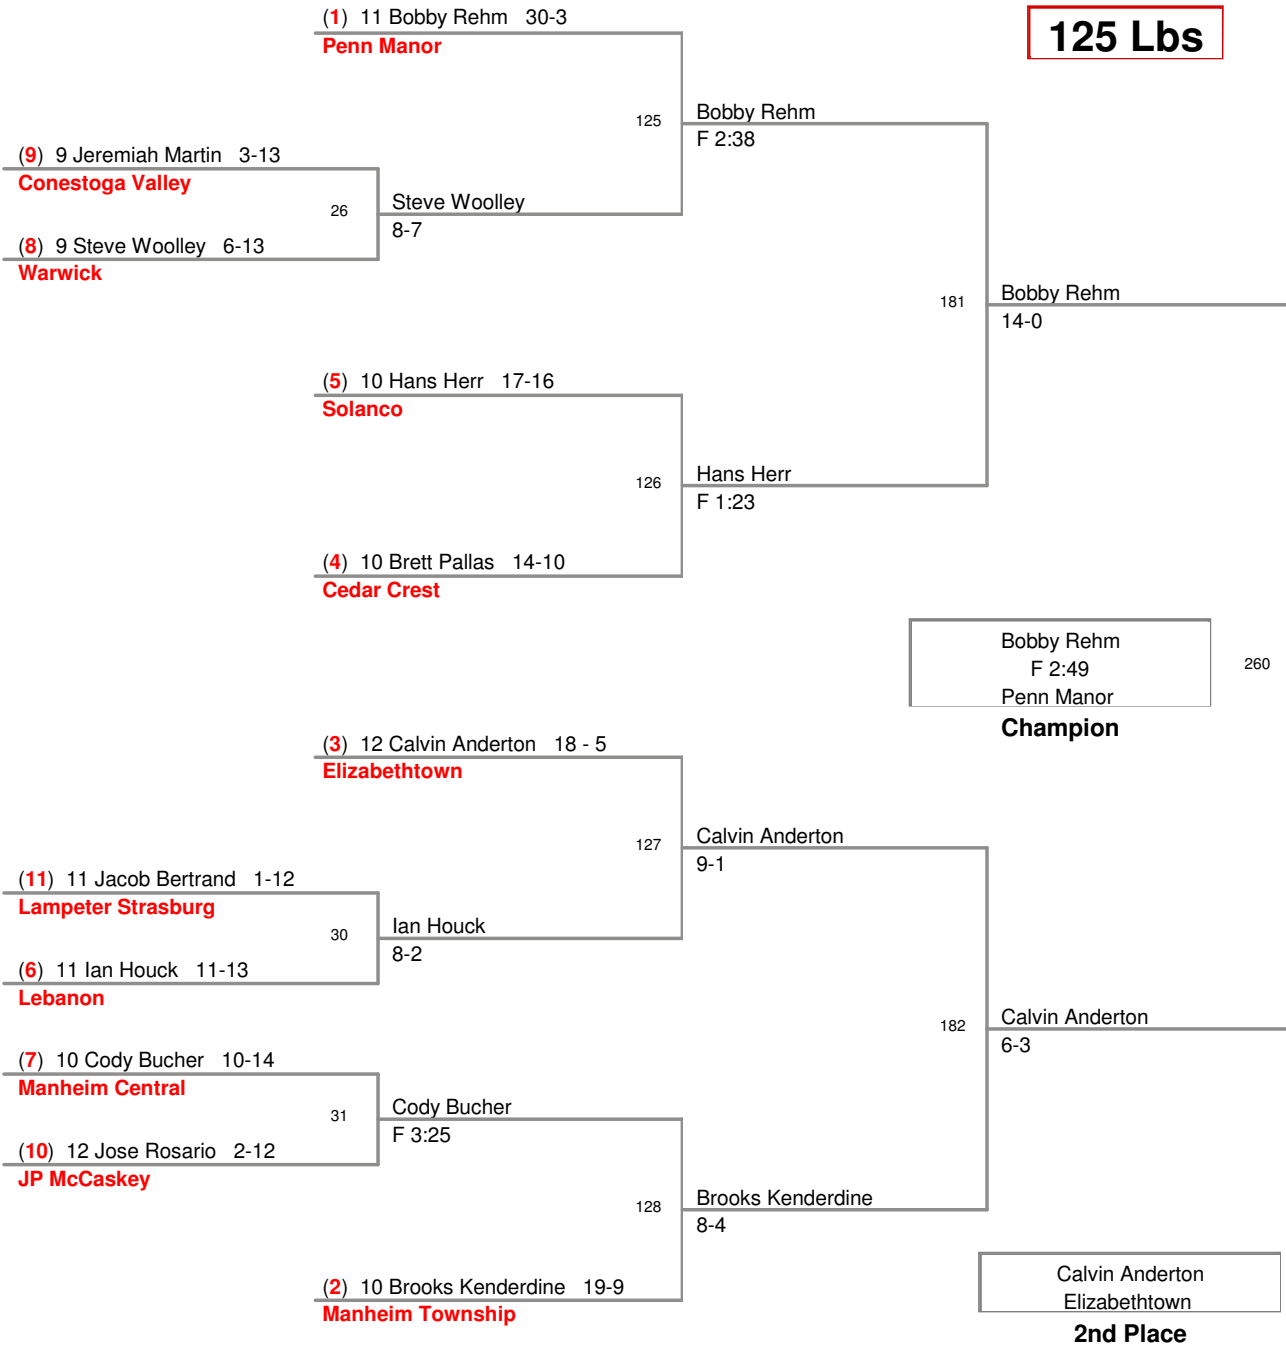

District 3 AAA Section III  
AAIII

**103 Lbs**

District 3 AAA Section III  
AAIII

**112 Lbs**

District 3 AAA Section III  
AAIII

**119 Lbs**

District 3 AAA Section III  
AAIII

**125 Lbs**