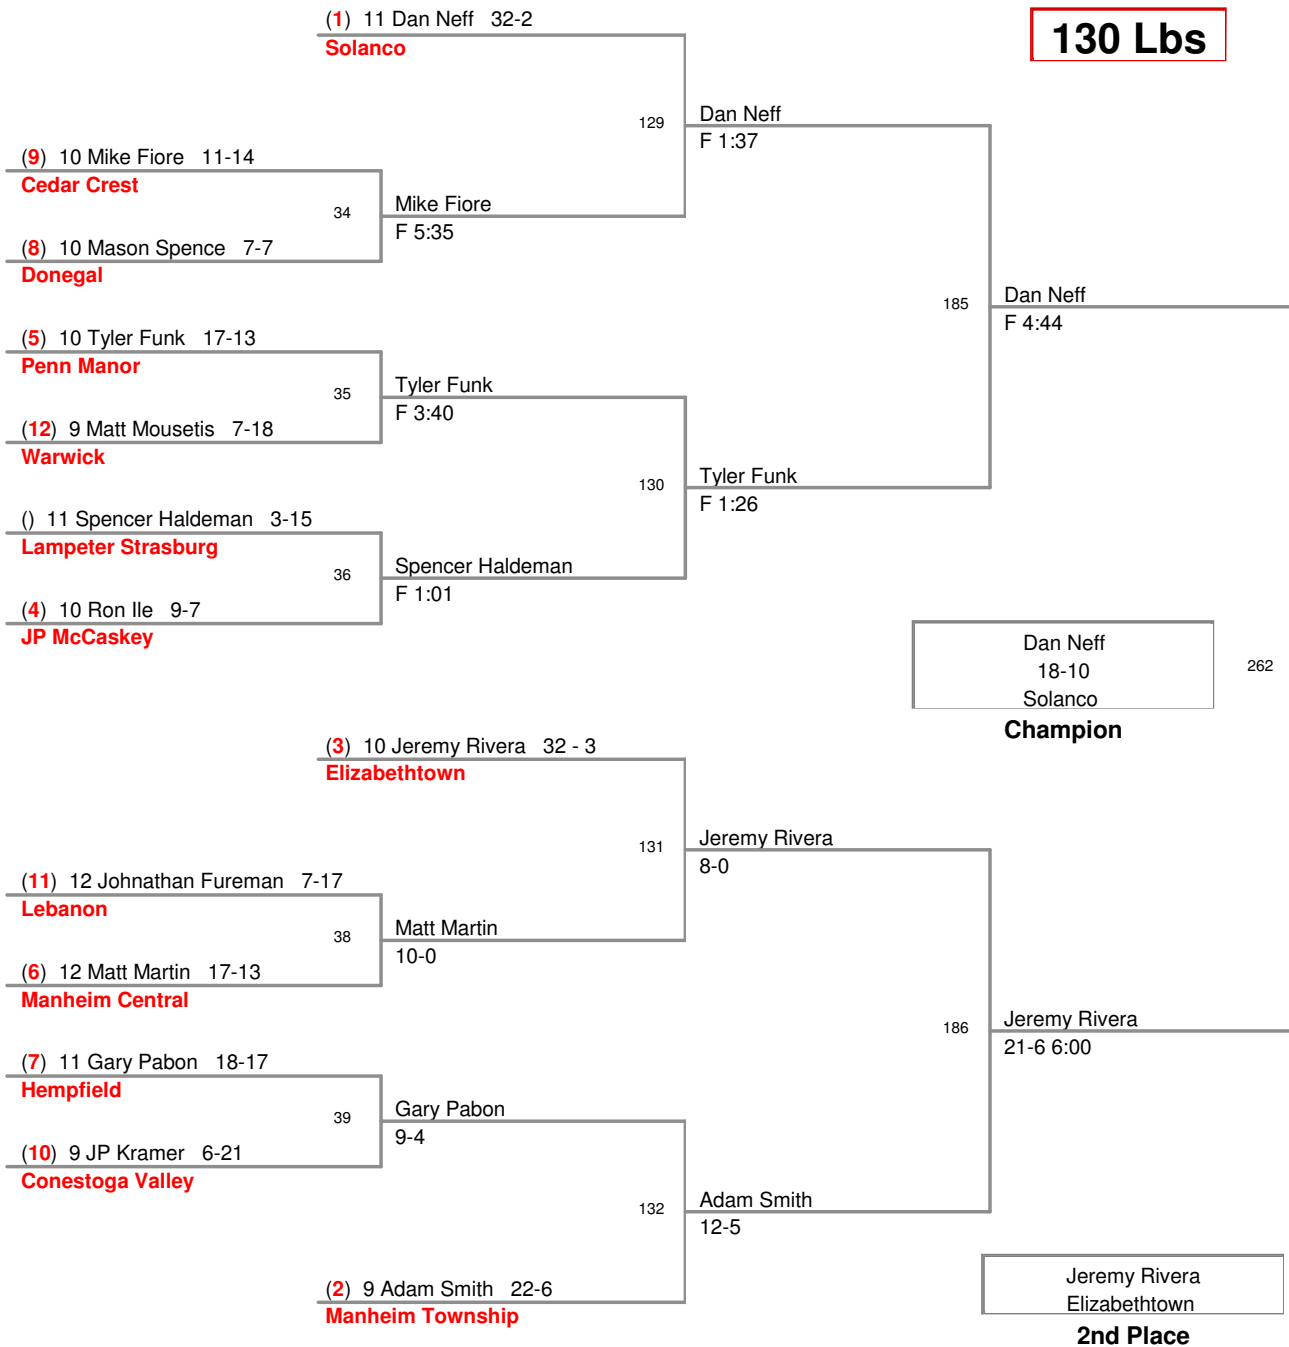

District 3 AAA Section III
AAIII

130 Lbs