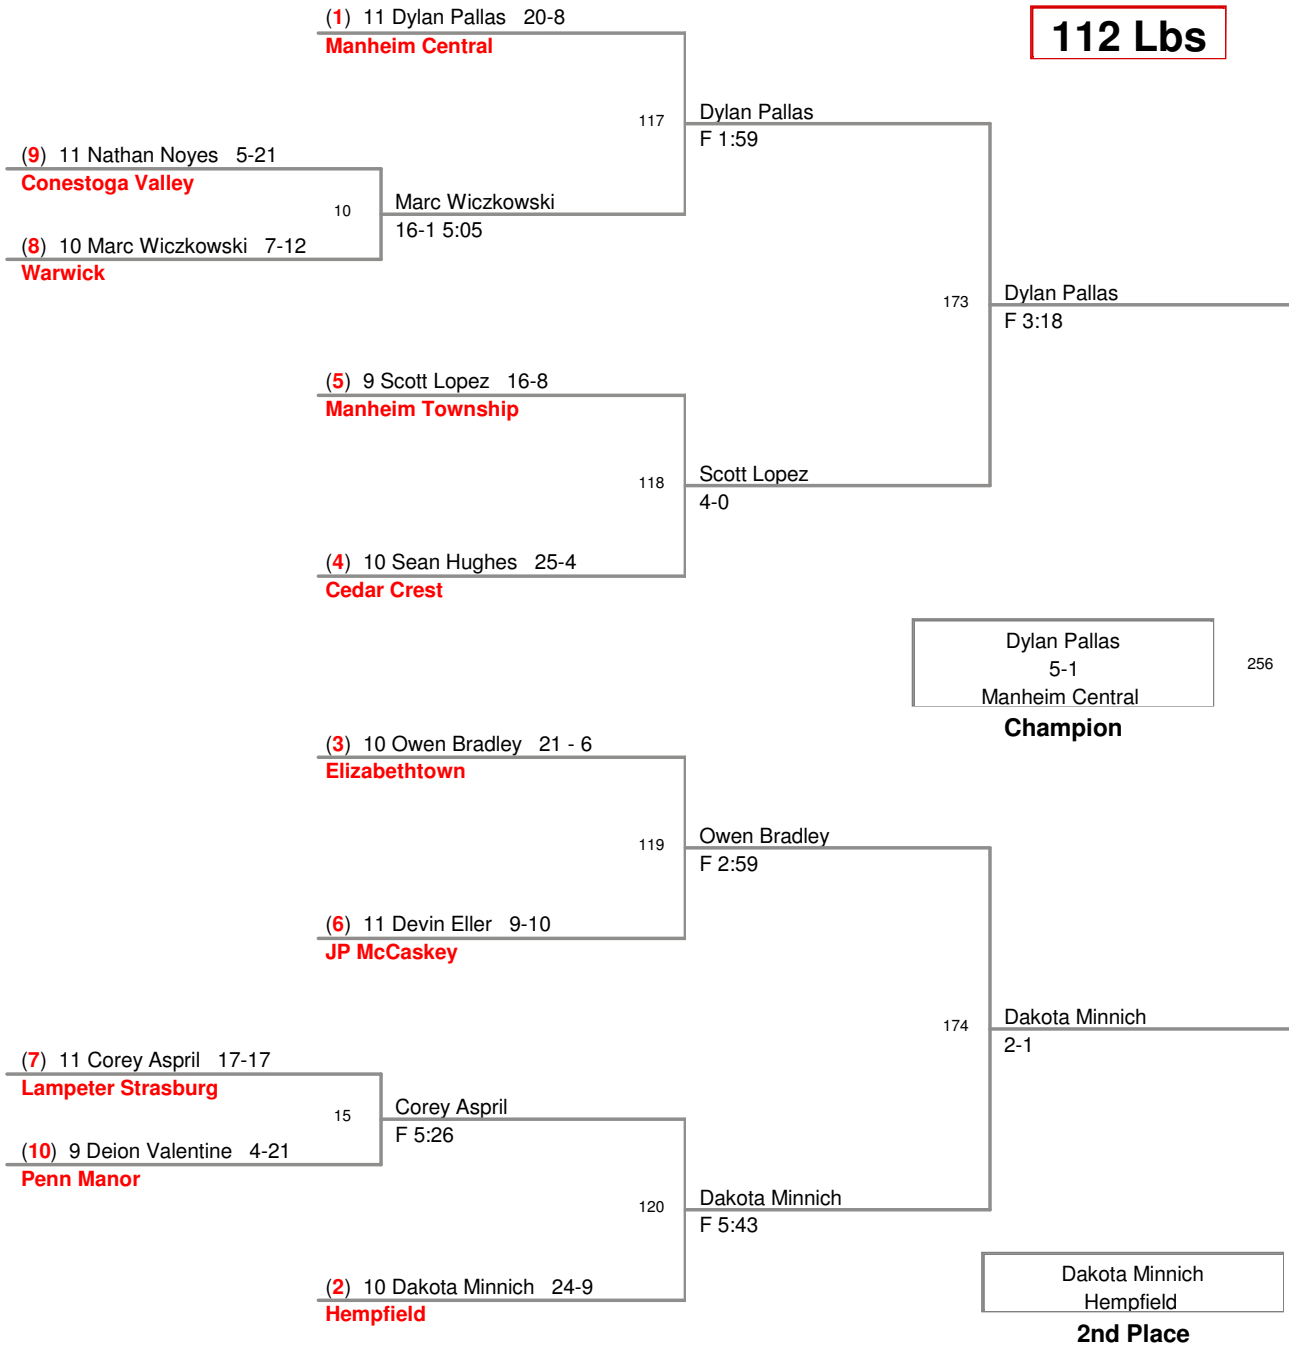

District 3 AAA Section III  
AAIII

**103 Lbs**

District 3 AAA Section III  
AAIII

**112 Lbs**

District 3 AAA Section III  
AAIII

**119 Lbs**

District 3 AAA Section III  
AAIII

**125 Lbs**