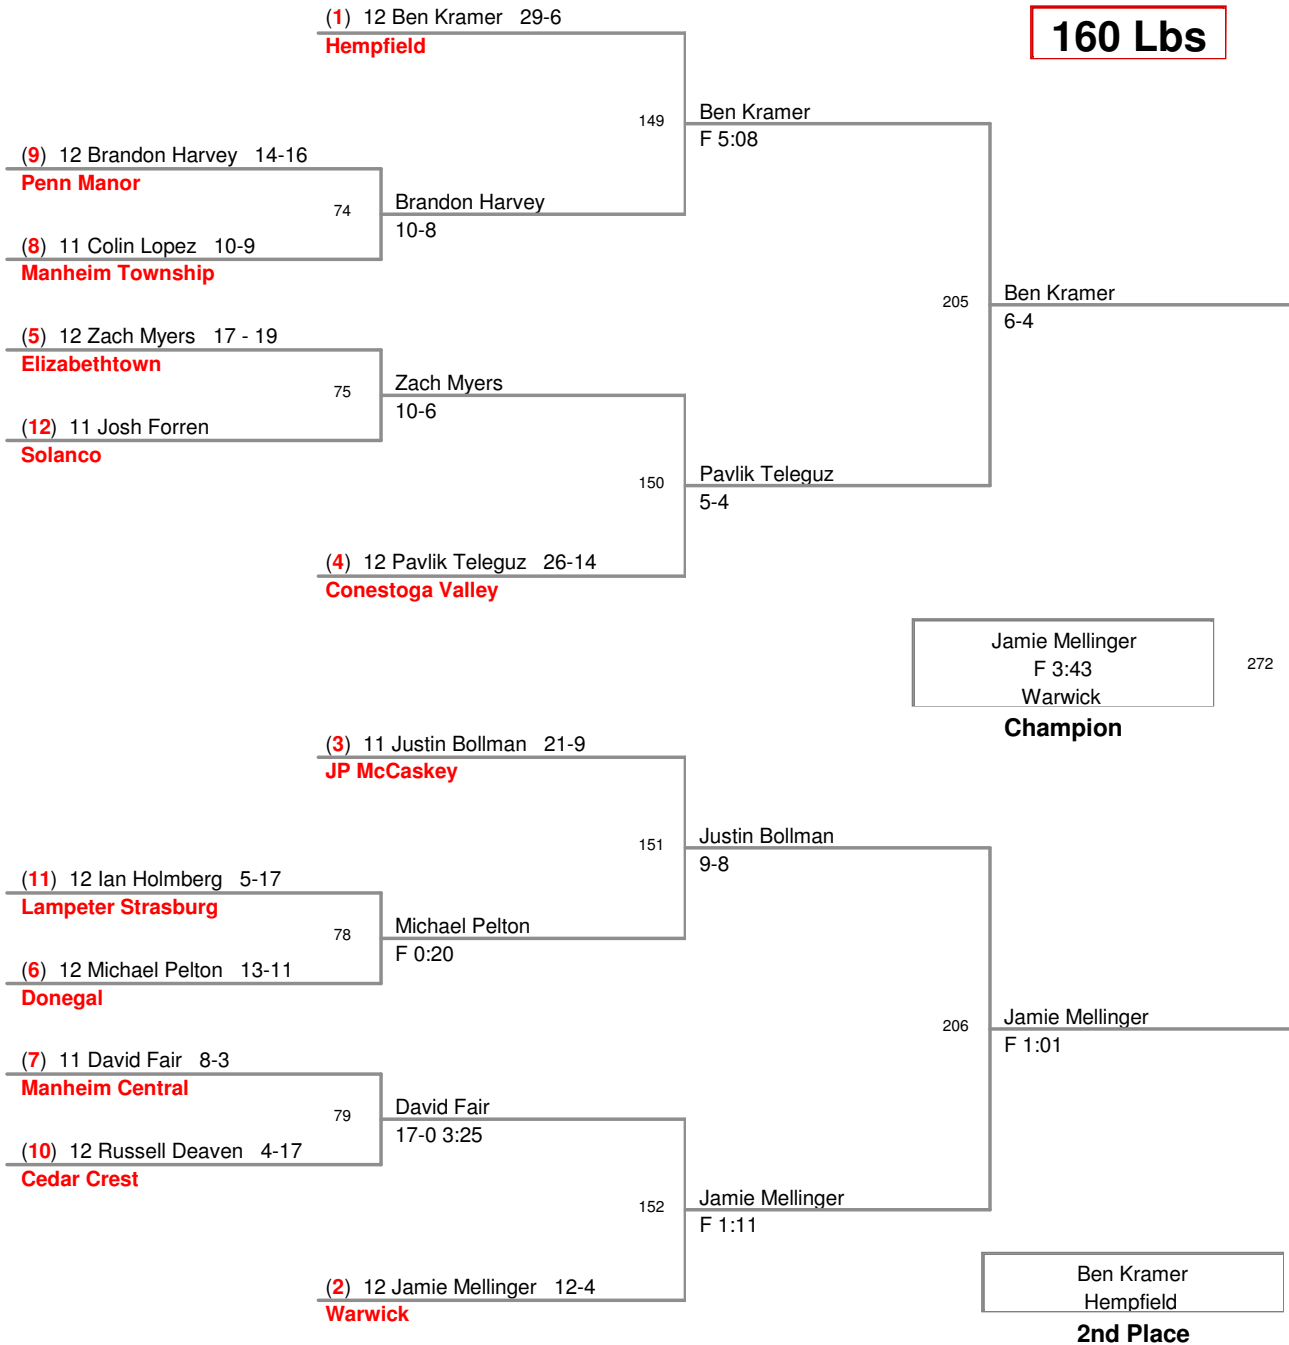

District 3 AAA Section III
AAIII

160 Lbs