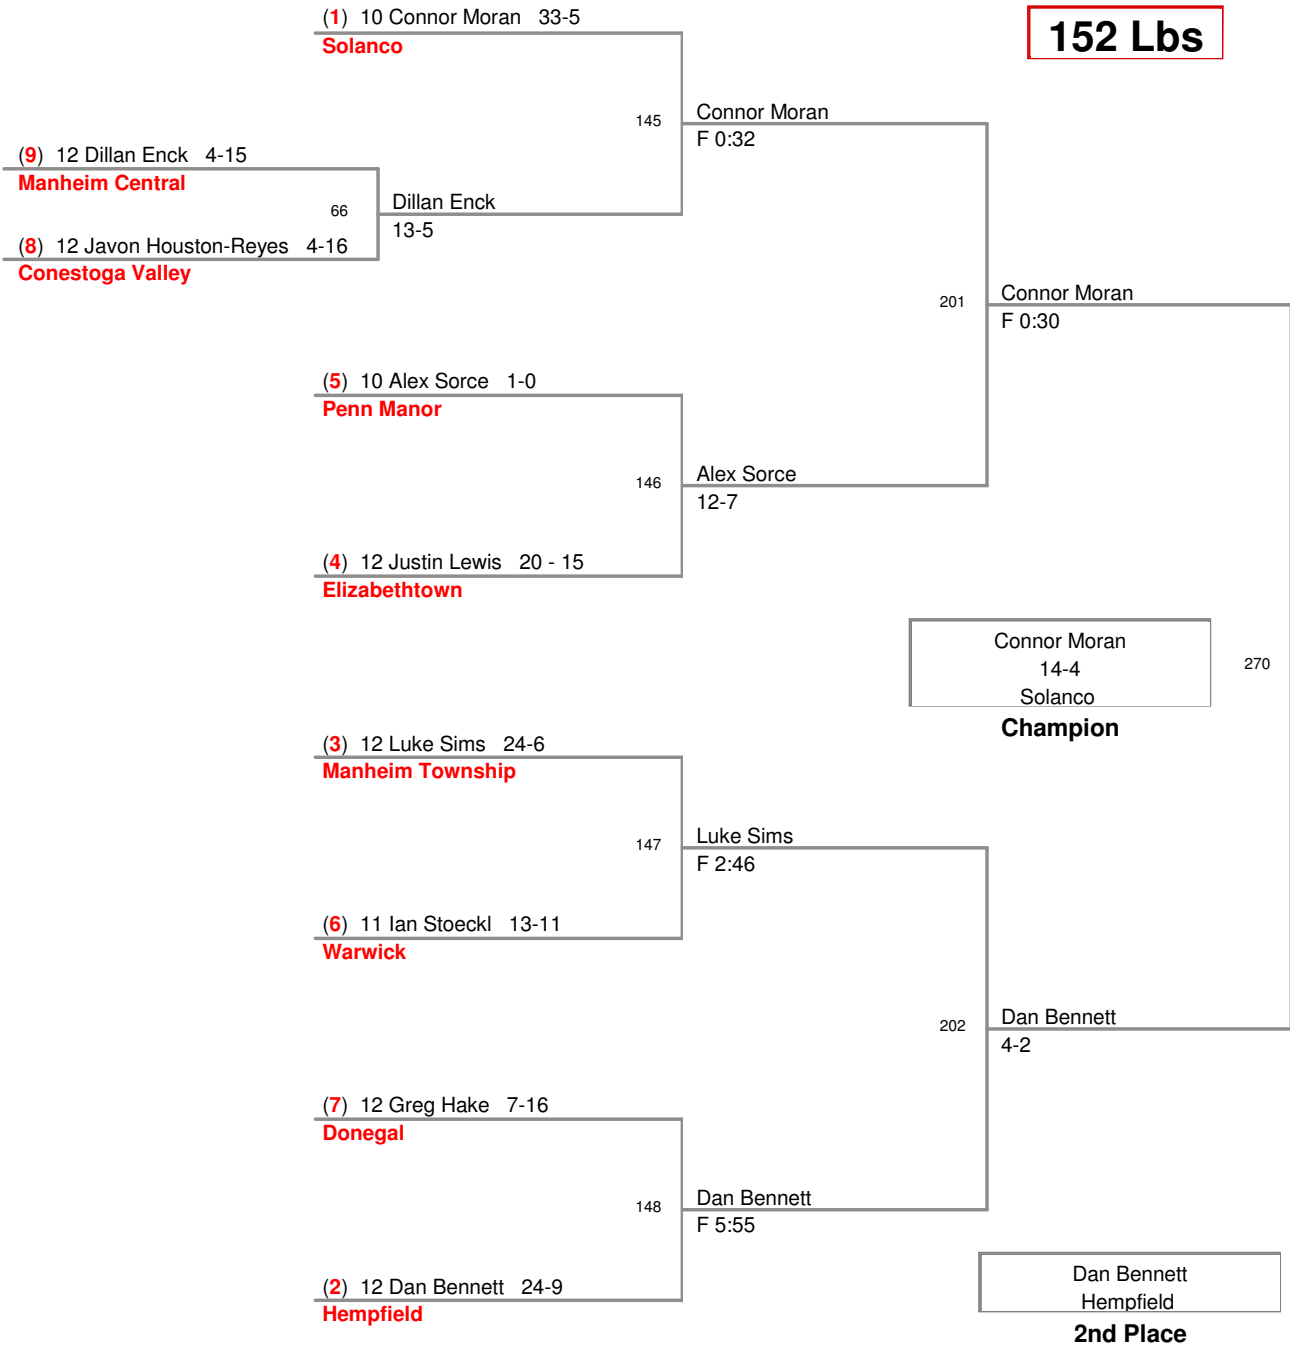

District 3 AAA Section III
AAAI

152 Lbs