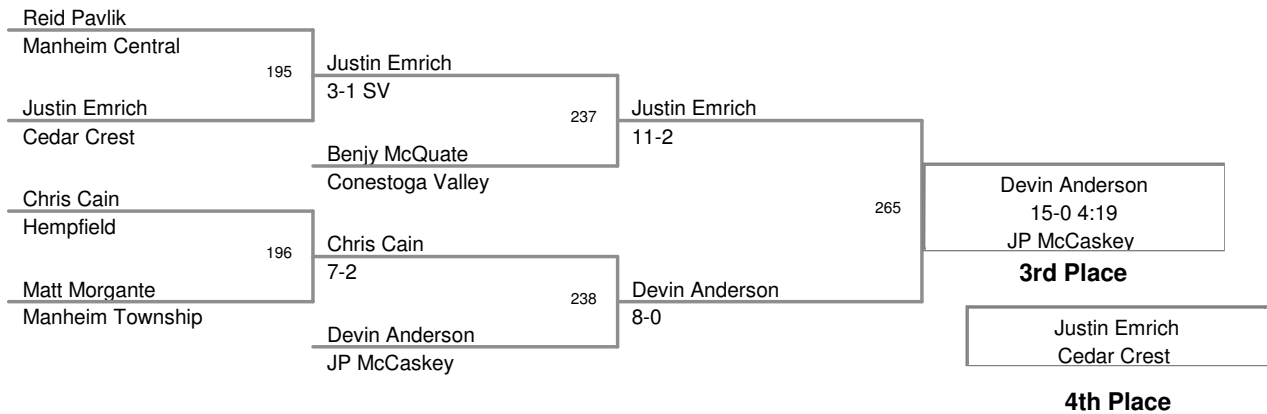

District 3 AAA Section III  
AAIII

**130 Lbs**

District 3 AAA Section III  
AAIII

**135 Lbs**

District 3 AAA Section III  
AAIII

**140 Lbs**

District 3 AAA Section III  
AAIII

**145 Lbs**