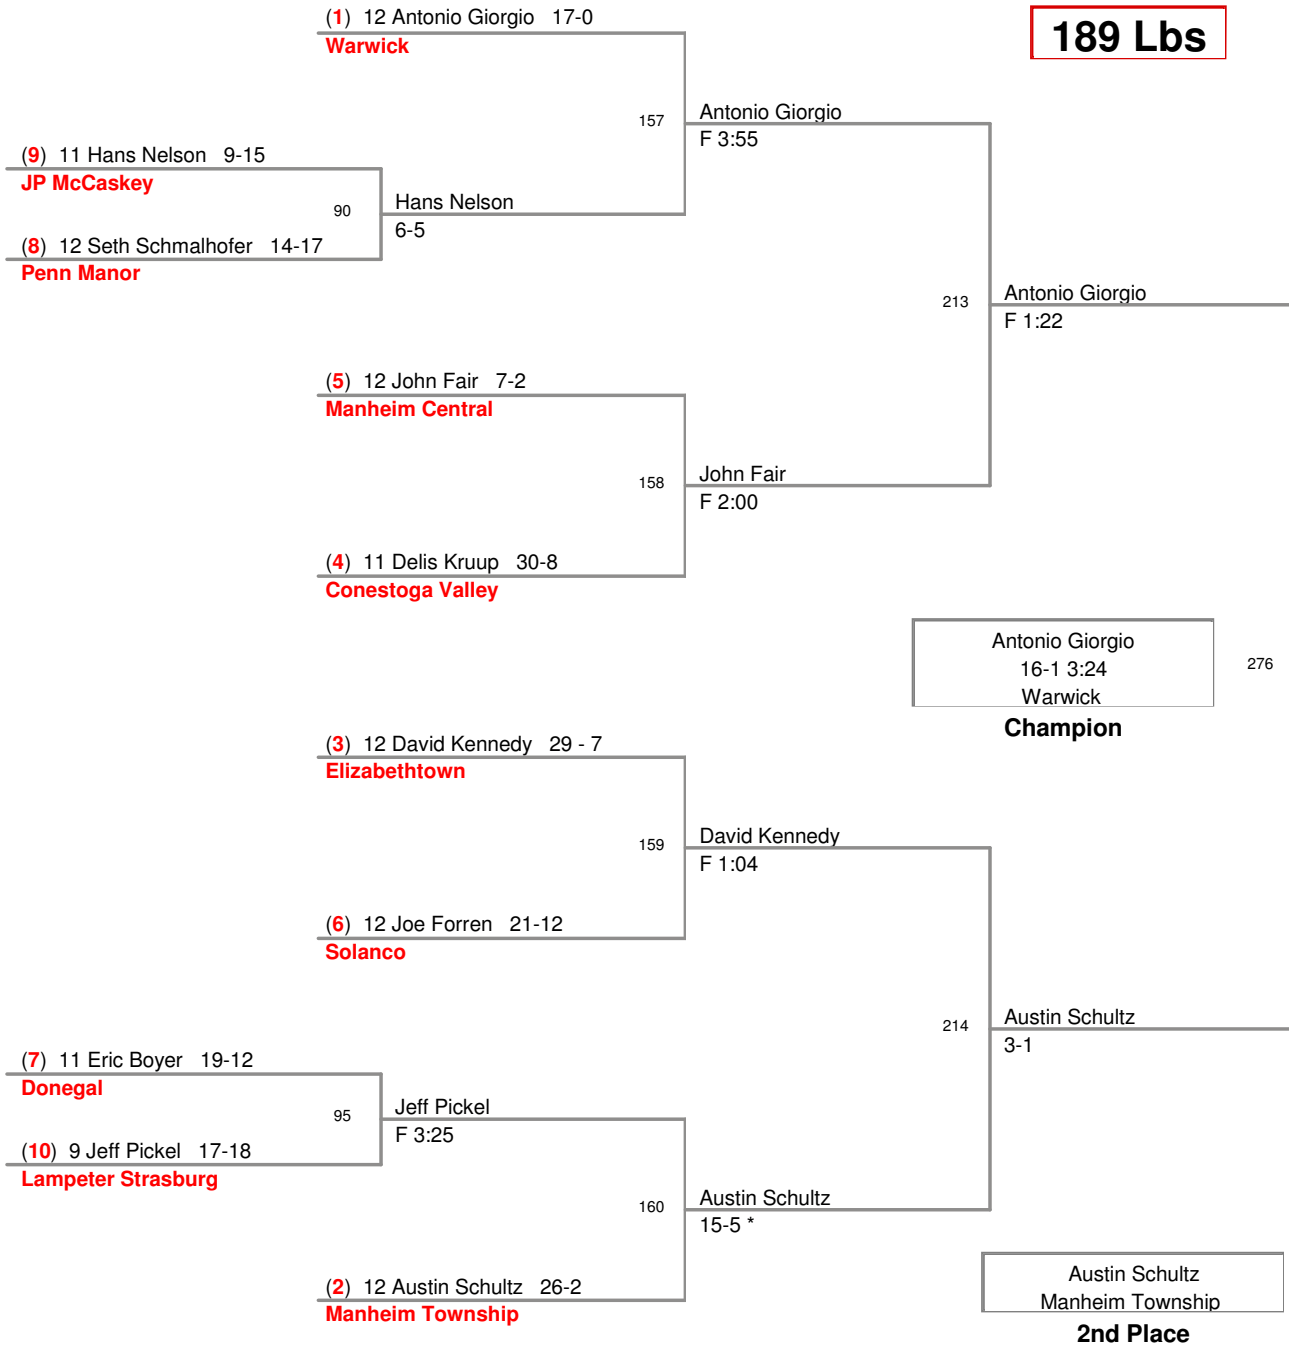

District 3 AAA Section III  
AAAI

**152 Lbs**

District 3 AAA Section III  
AAIII

**160 Lbs**

District 3 AAA Section III  
AAAI

**171 Lbs**

District 3 AAA Section III  
AAIII

**189 Lbs**