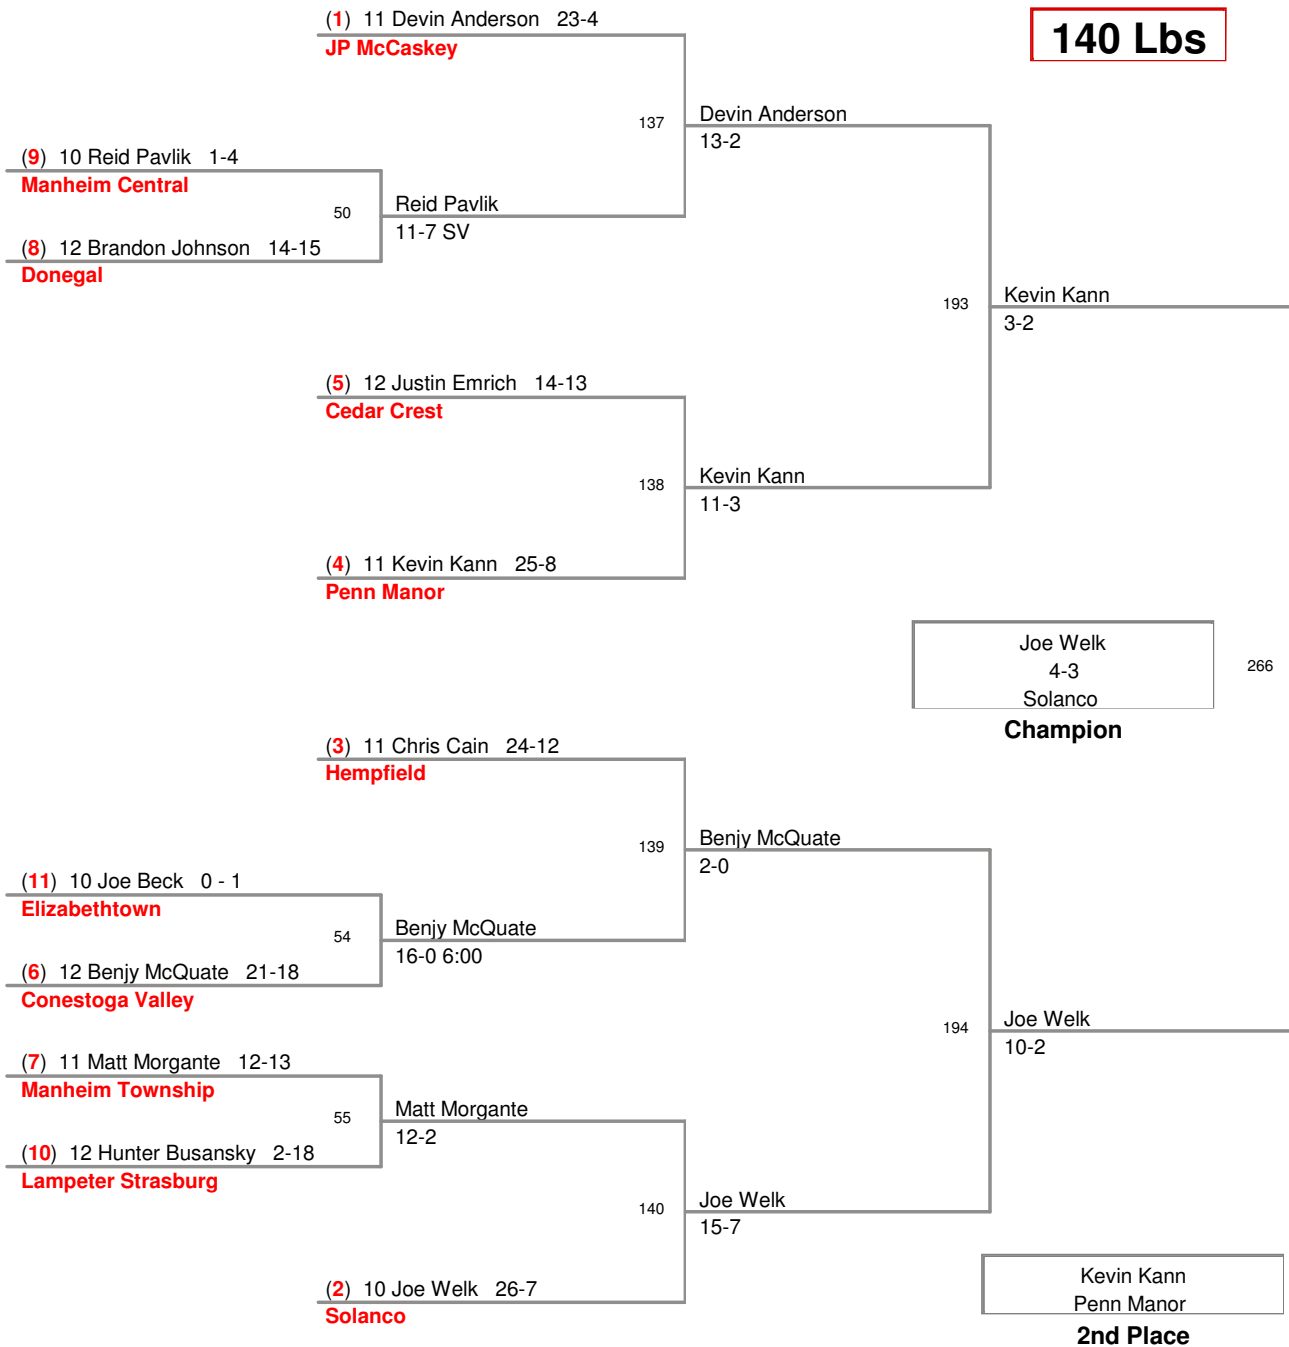

District 3 AAA Section III  
AAIII

**130 Lbs**

District 3 AAA Section III  
AAIII

**135 Lbs**

District 3 AAA Section III  
AAIII

**140 Lbs**

District 3 AAA Section III  
AAIII

**145 Lbs**