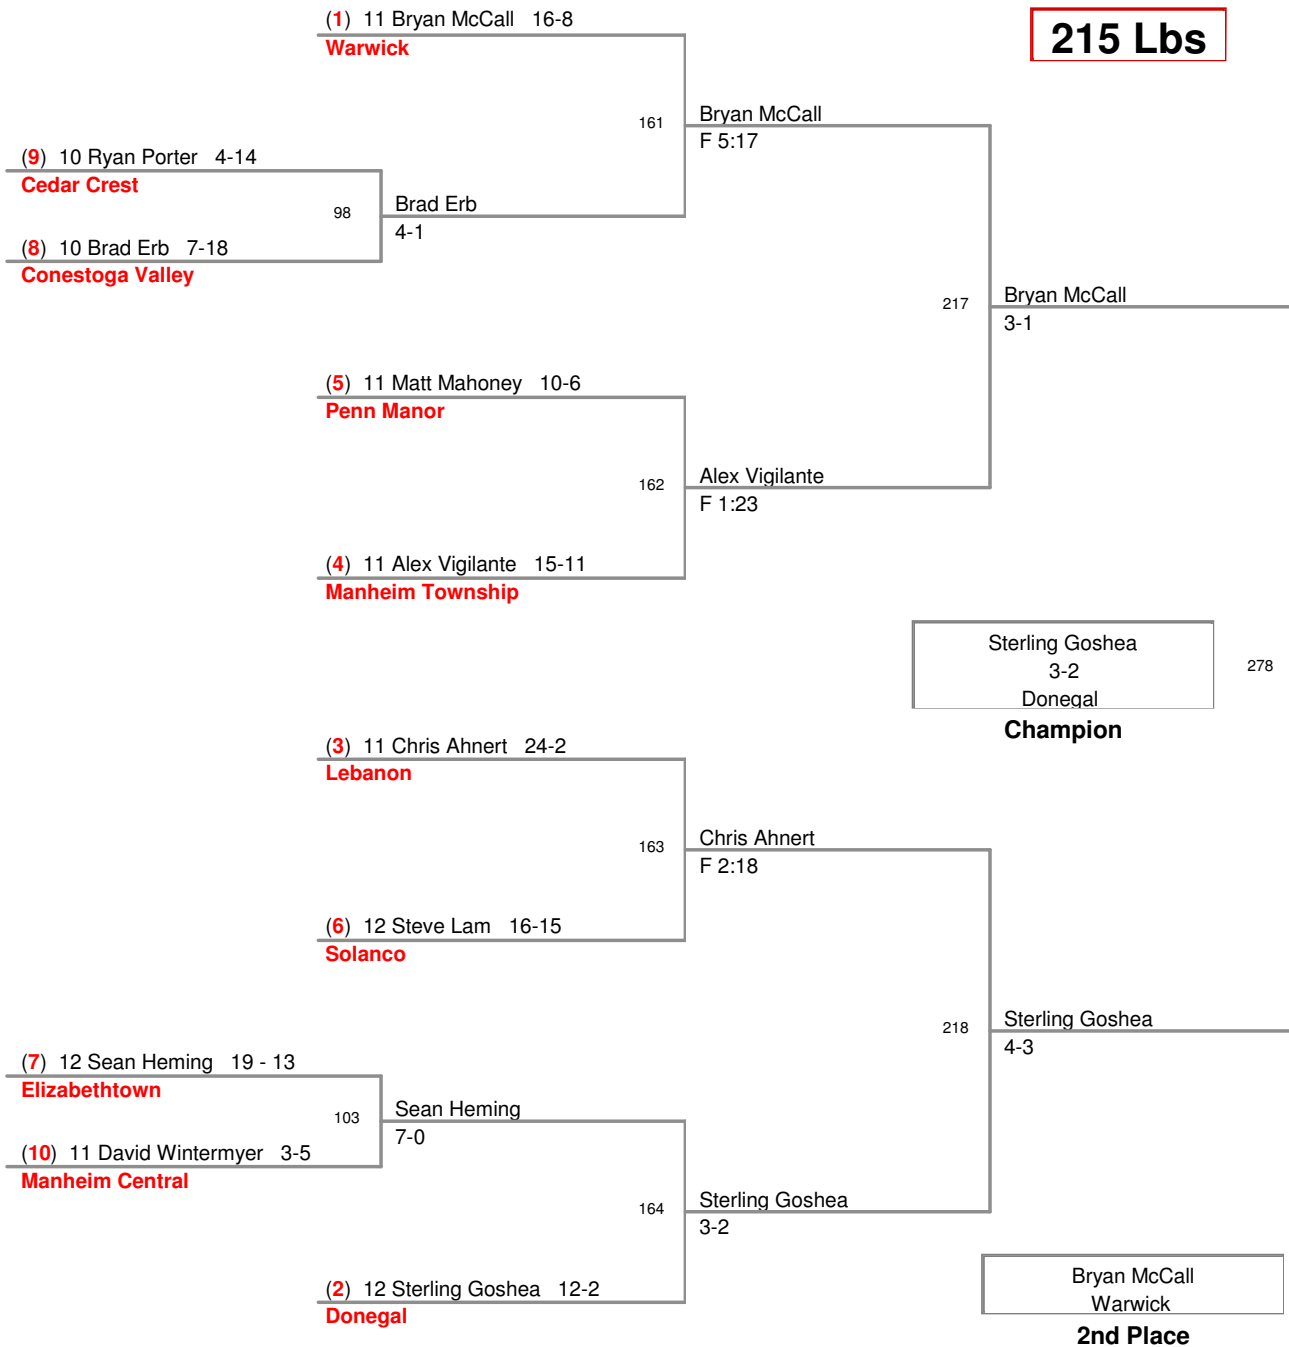

District 3 AAA Section III
AAAI

215 Lbs