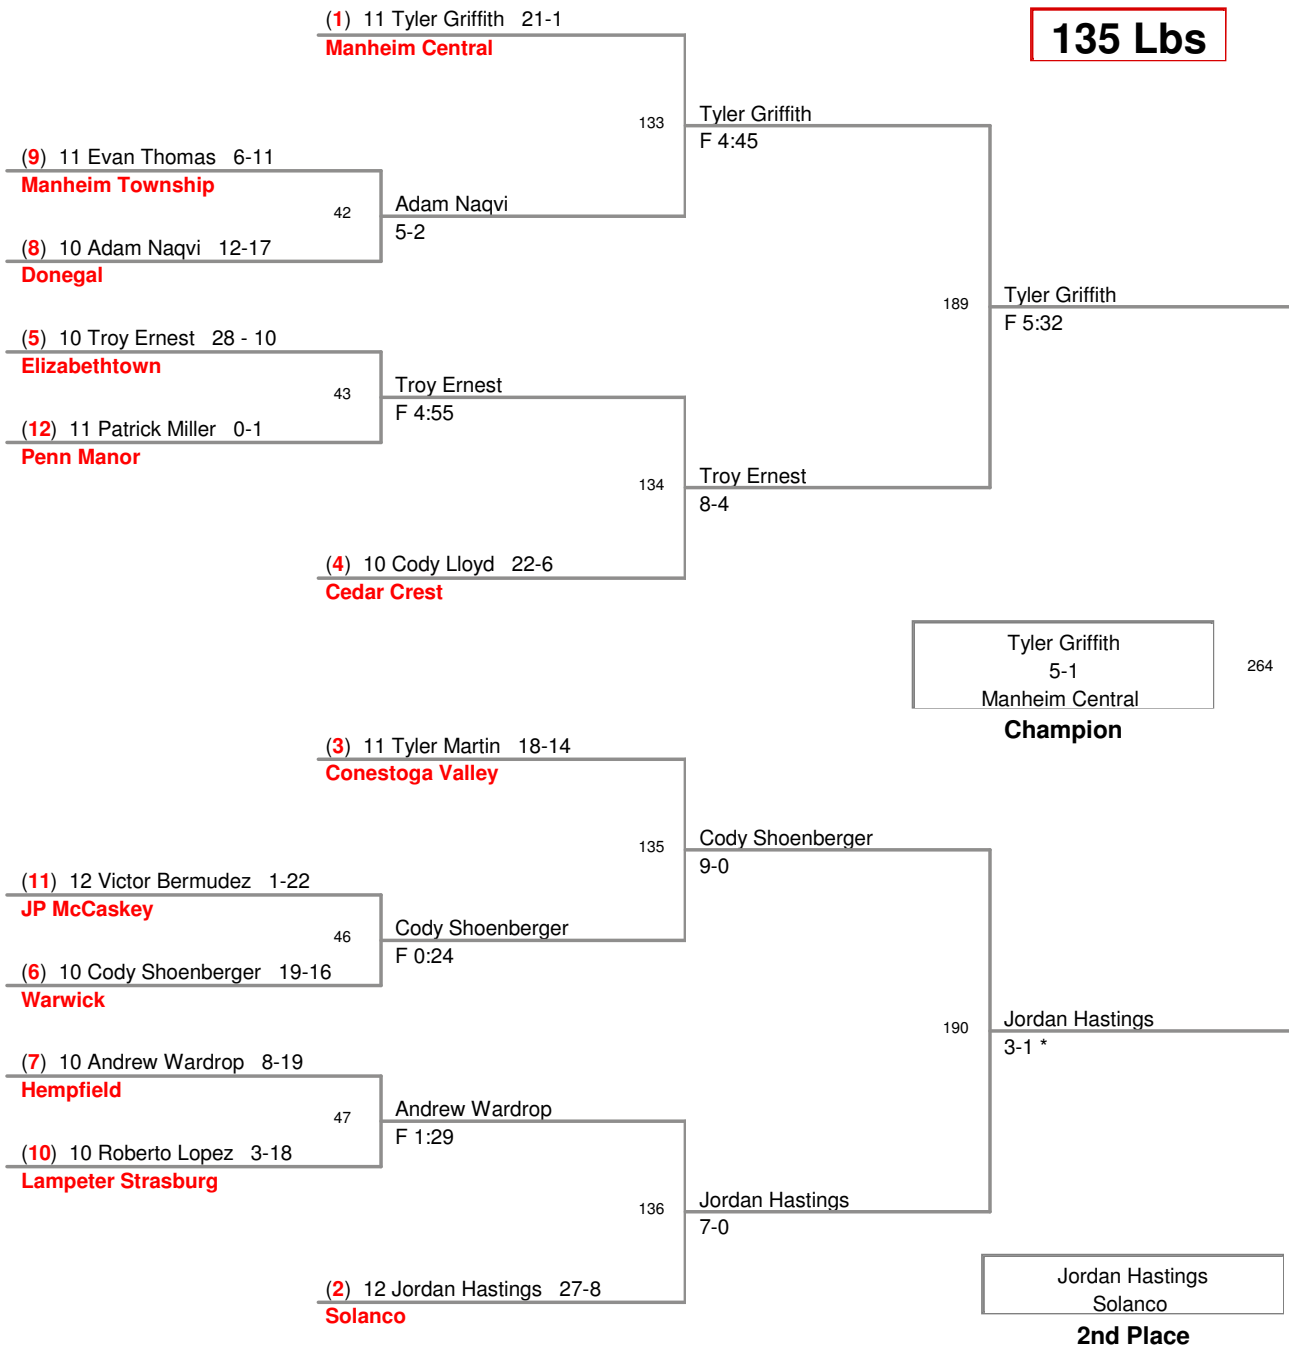

District 3 AAA Section III  
AAIII

**103 Lbs**

District 3 AAA Section III  
AAIII

**112 Lbs**

District 3 AAA Section III  
AAIII

**119 Lbs**

District 3 AAA Section III  
AAIII

**125 Lbs**

District 3 AAA Section III  
AAIII

**130 Lbs**

District 3 AAA Section III  
AAIII

**135 Lbs**

District 3 AAA Section III  
AAIII

**140 Lbs**

District 3 AAA Section III  
AAIII

**145 Lbs**