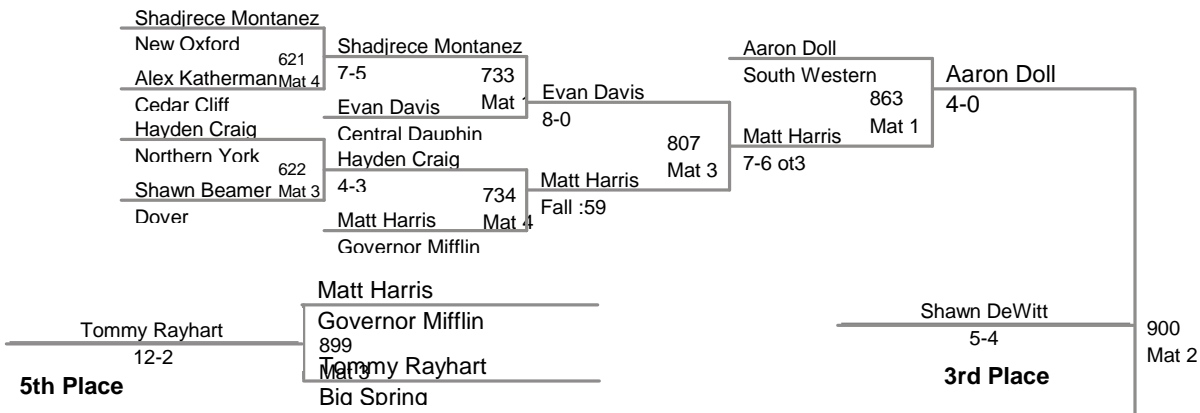

Northern Invitational
Junior High

100 Lbs

Northern Invitational
Junior High

105 Lbs

Northern Invitational
Junior High

110 Lbs

Northern Invitational
Junior High

115 Lbs