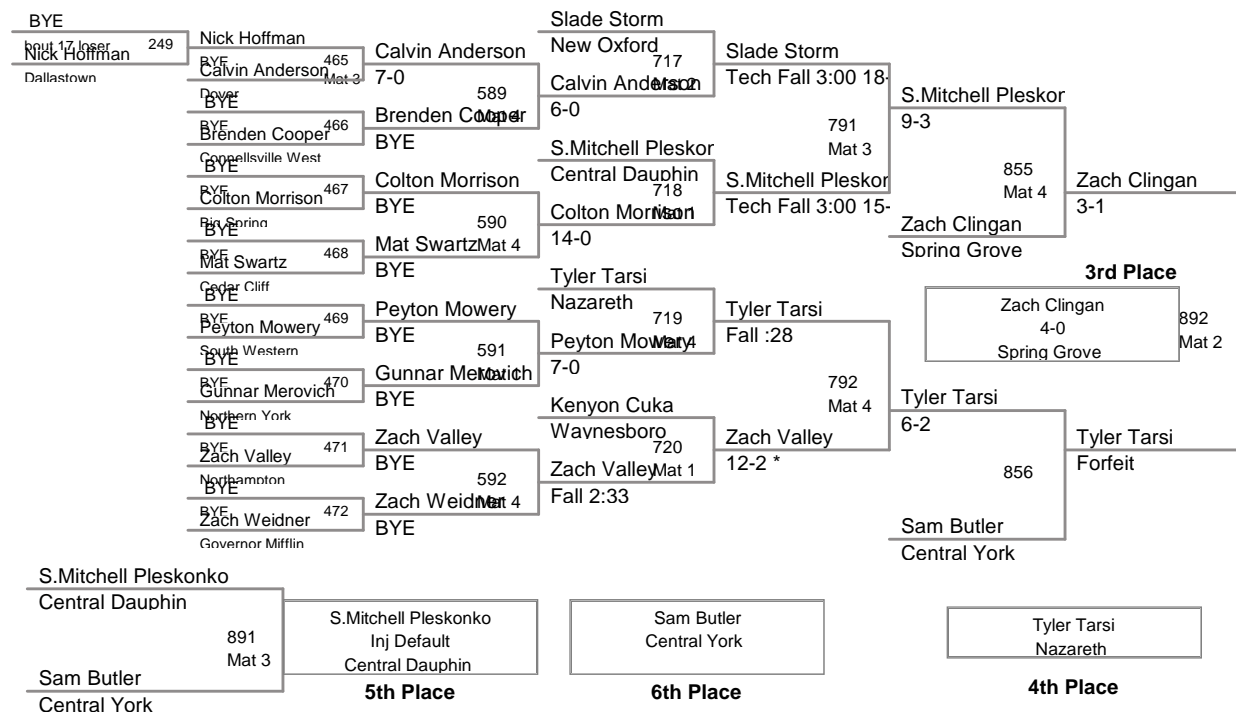

Northern Invitational
Junior High

75 Lbs

Northern Invitational
Junior High

80 Lbs

Northern Invitational
Junior High

90 Lbs

Northern Invitational
Junior High

95 Lbs