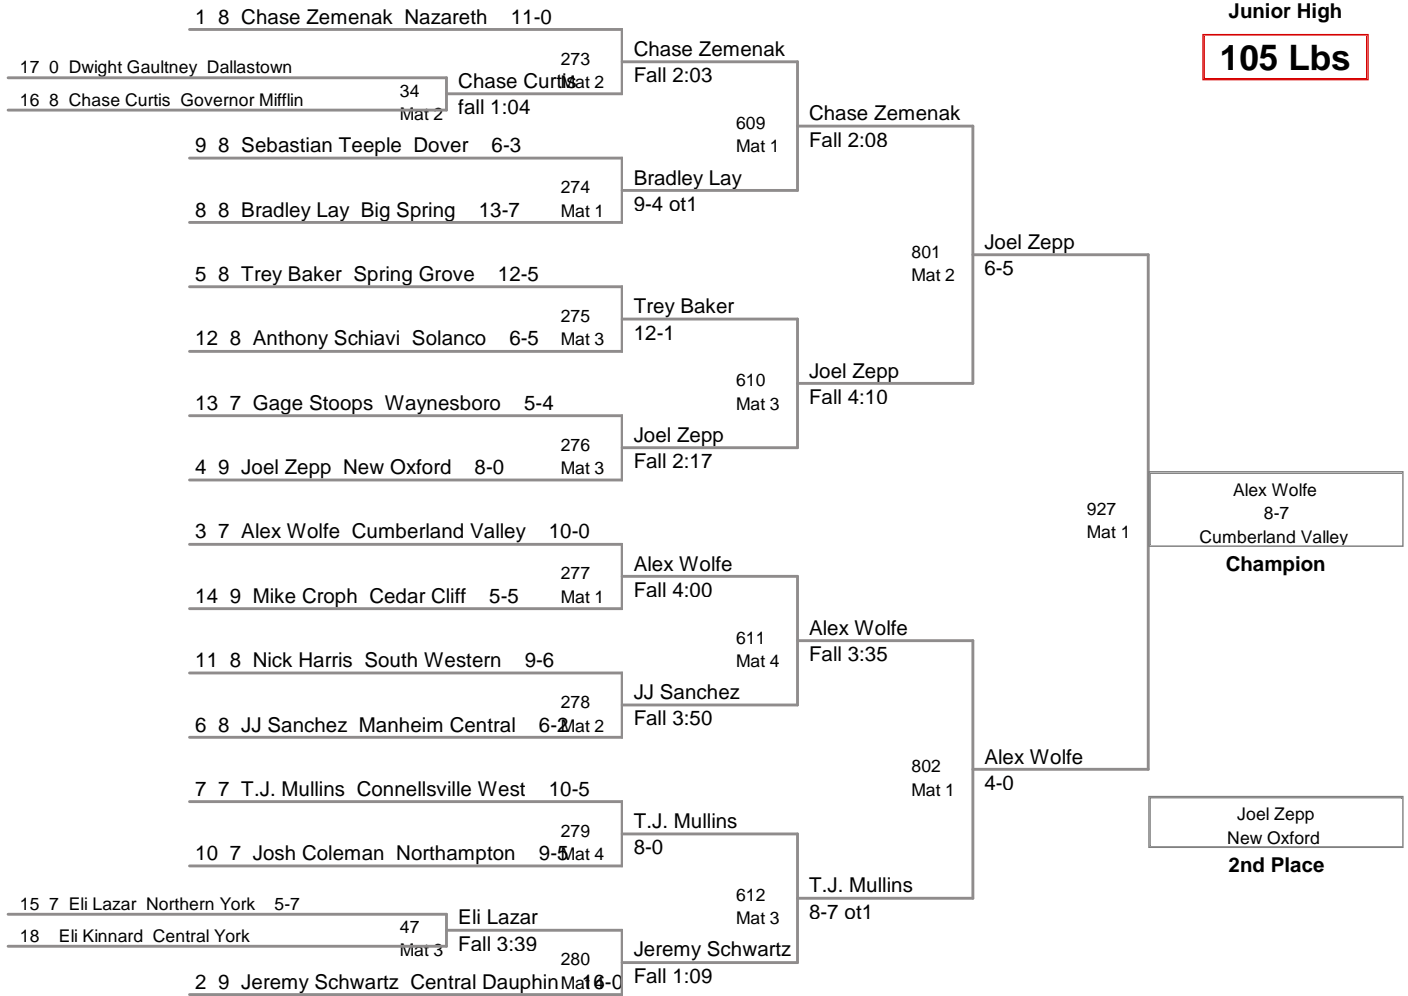

Northern Invitational
Junior High

105 Lbs