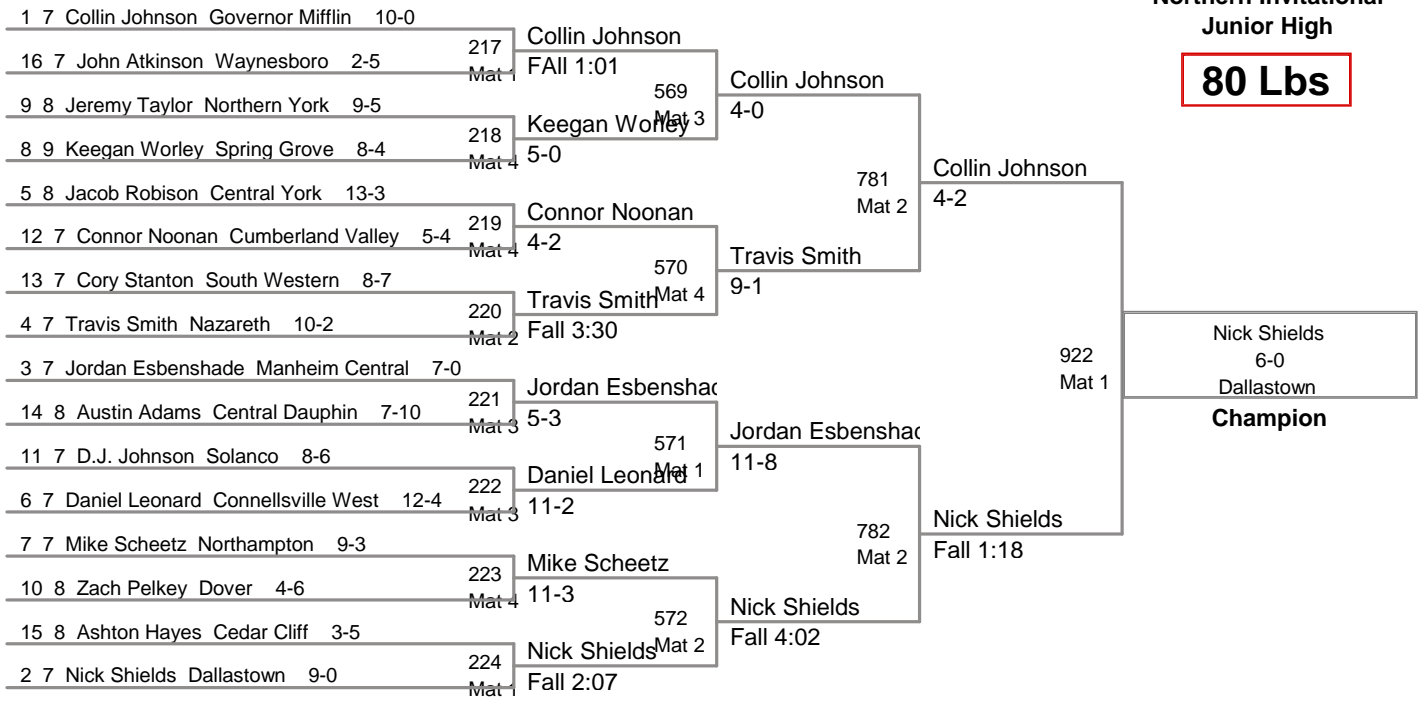

Northern Invitational
Junior High

75 Lbs

Northern Invitational
Junior High

80 Lbs

Northern Invitational
Junior High

90 Lbs

Northern Invitational
Junior High

95 Lbs