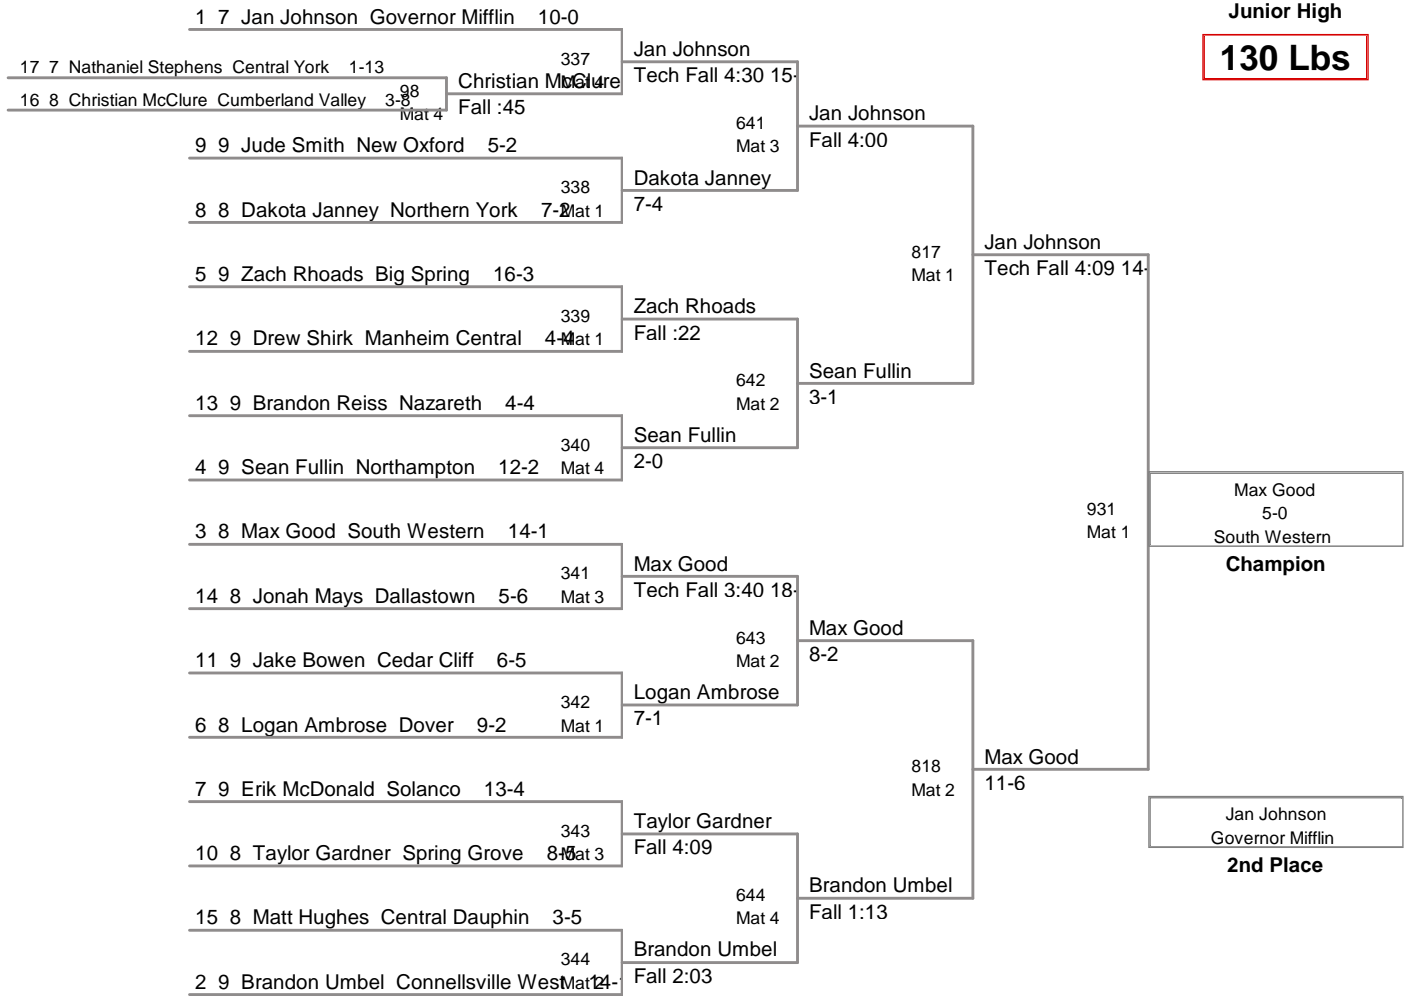

Northern Invitational
Junior High

130 Lbs