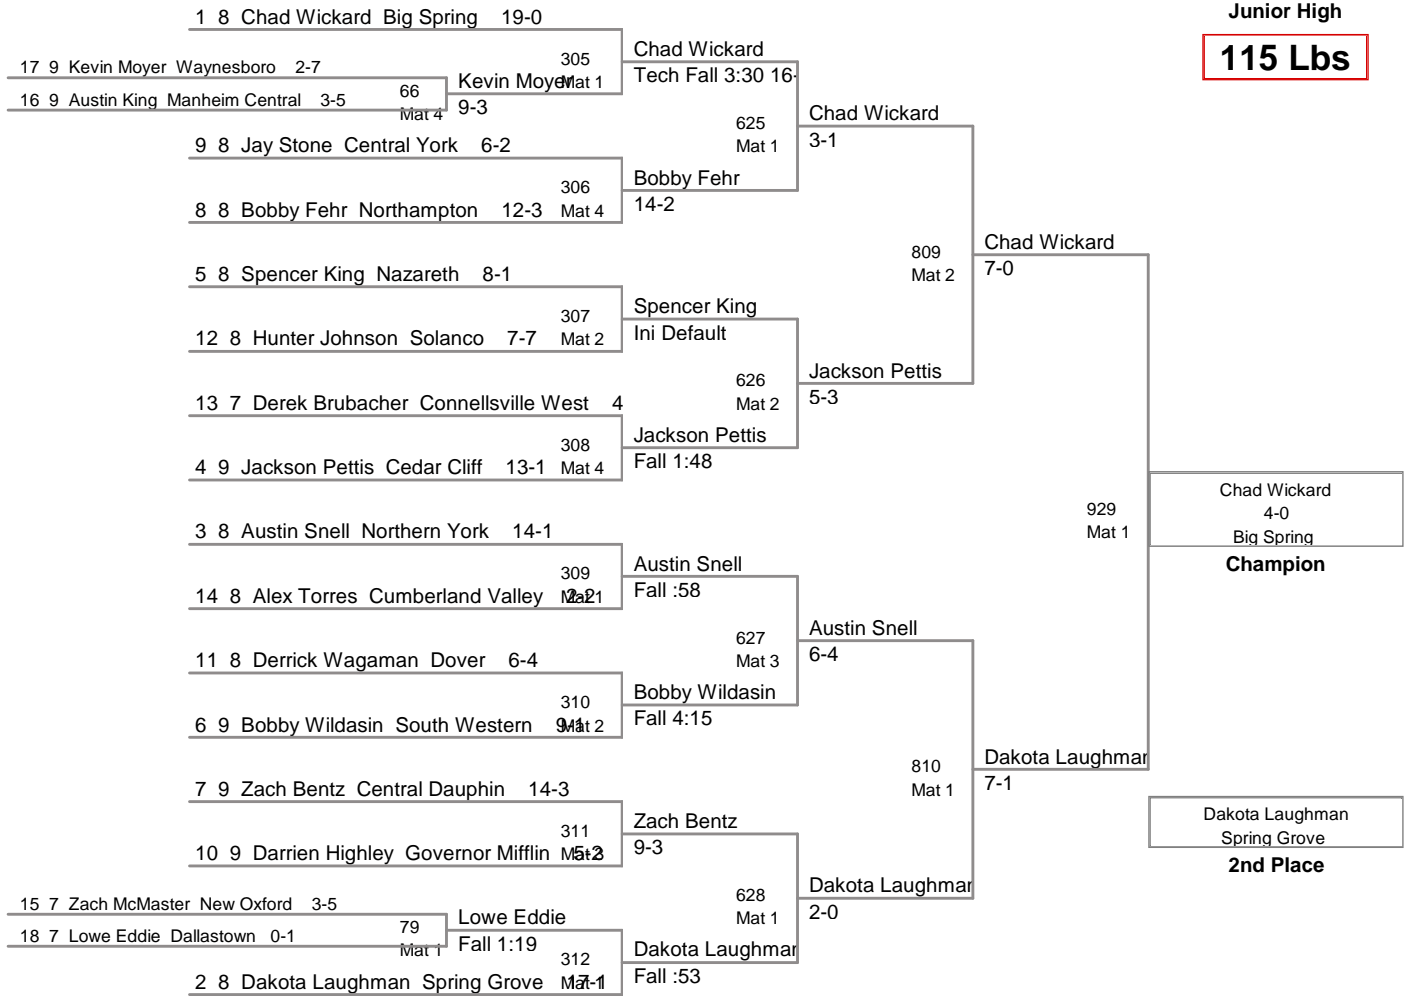

Northern Invitational
Junior High

100 Lbs

Northern Invitational
Junior High

105 Lbs

Northern Invitational
Junior High

110 Lbs

Northern Invitational
Junior High

115 Lbs