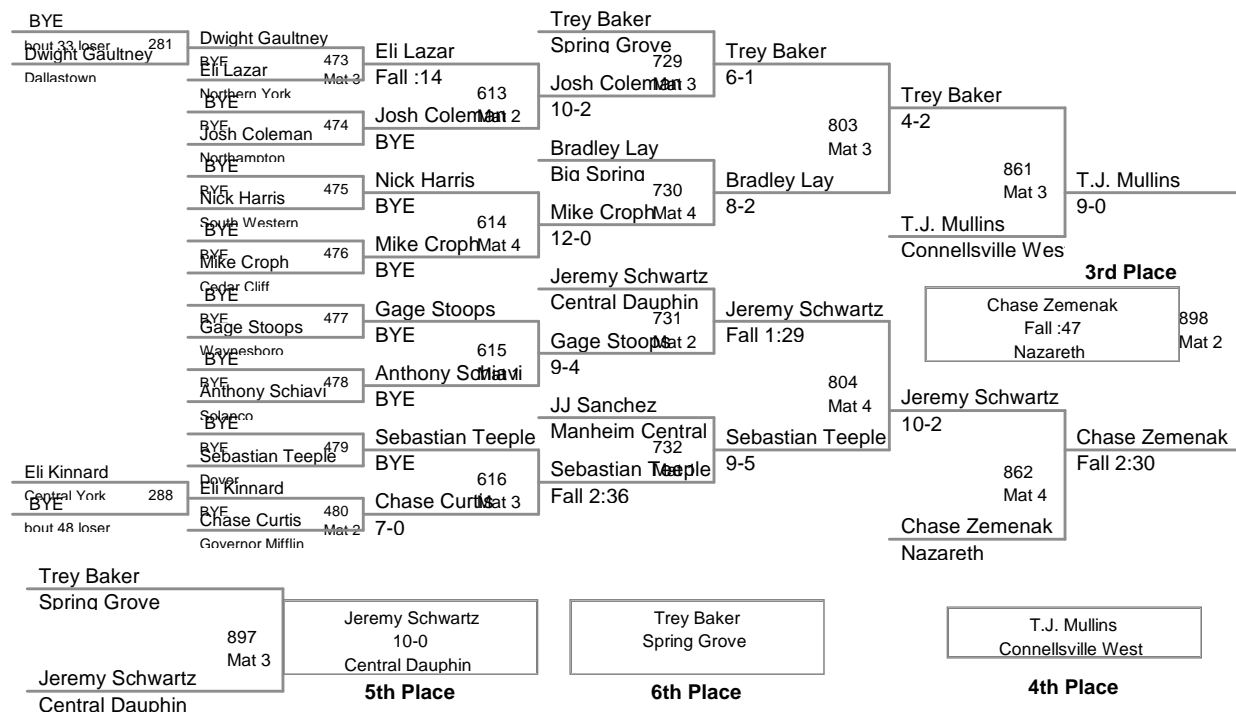

Northern Invitational
Junior High

105 Lbs