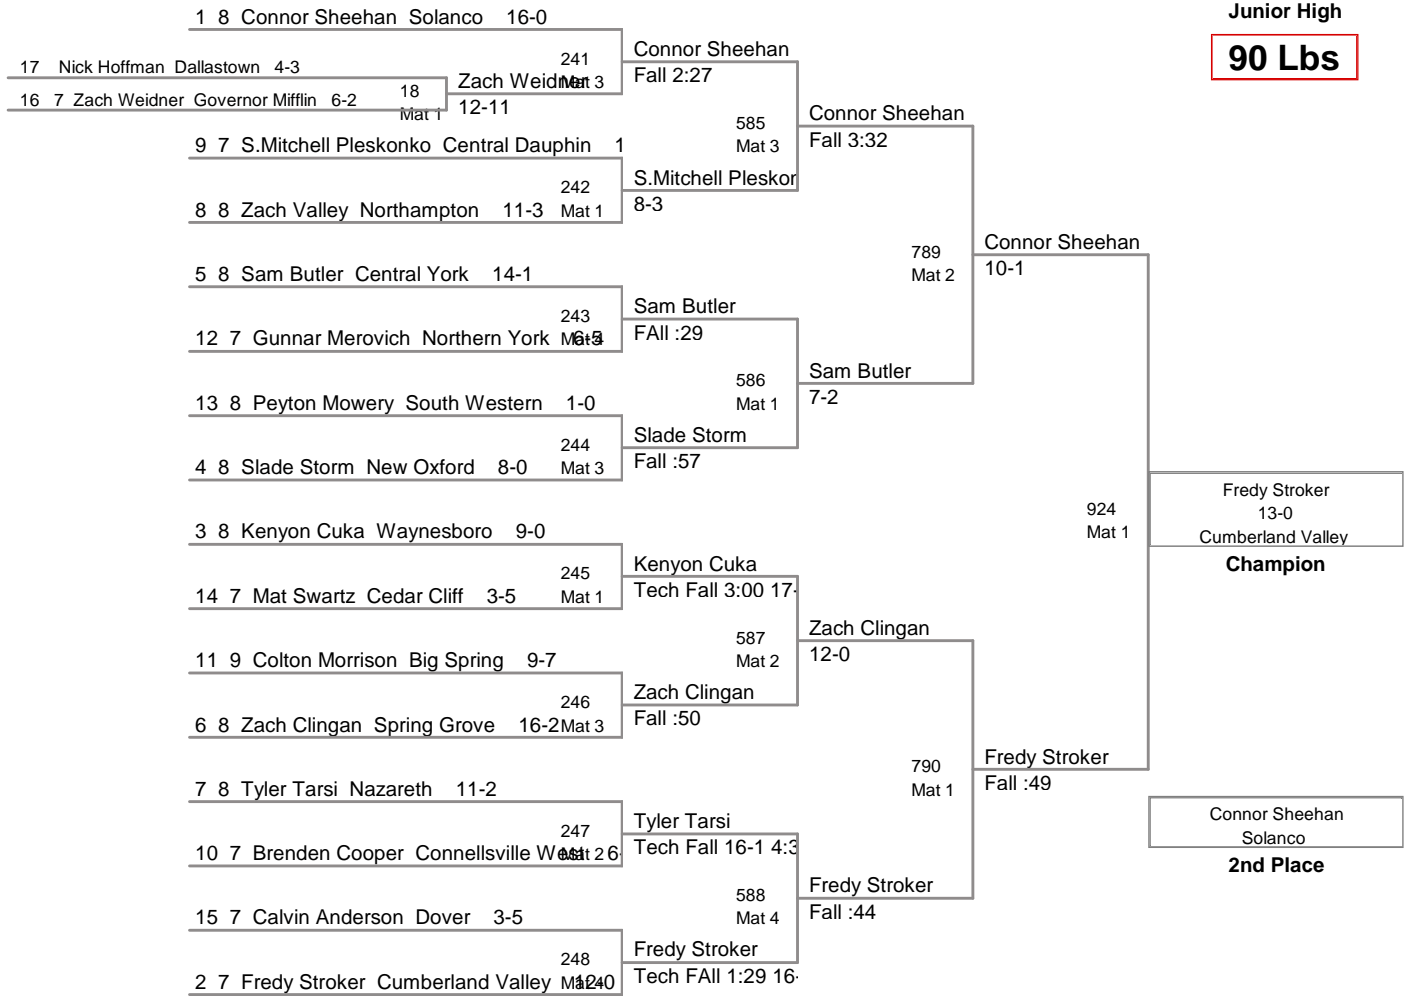

Northern Invitational
Junior High

75 Lbs

Northern Invitational
Junior High

80 Lbs

Northern Invitational
Junior High

90 Lbs

Northern Invitational
Junior High

95 Lbs