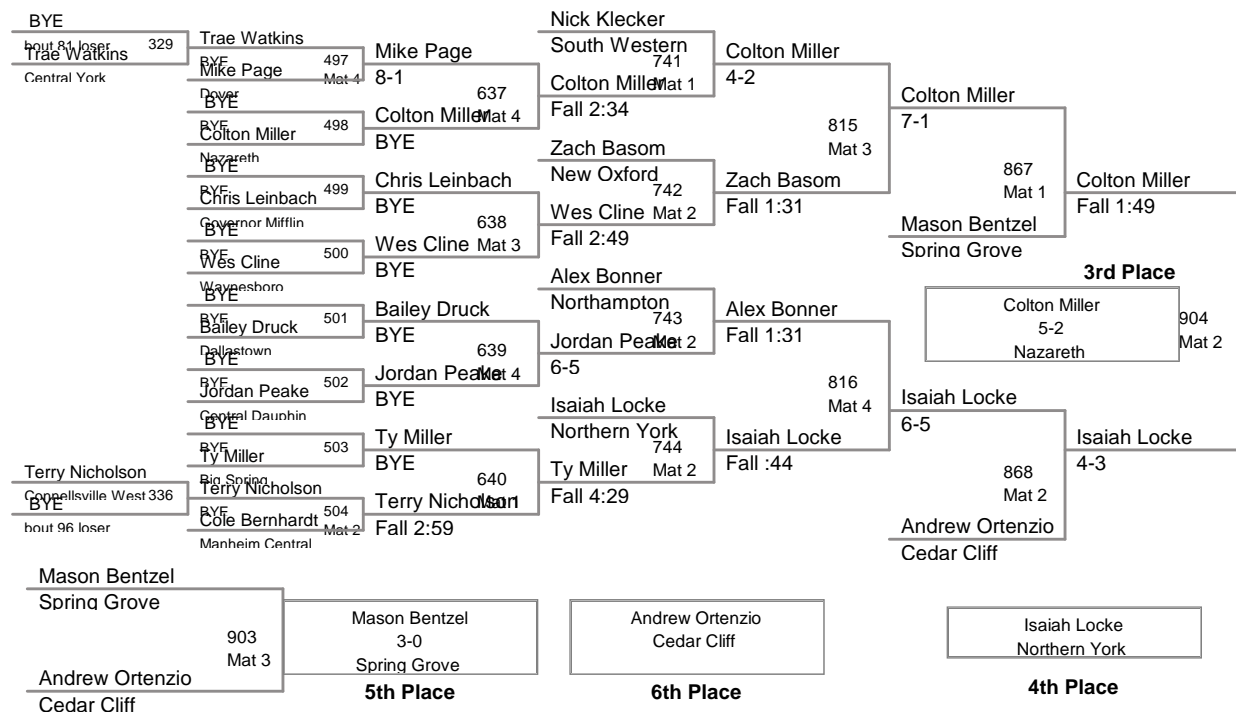

Northern Invitational
Junior High

122 Lbs