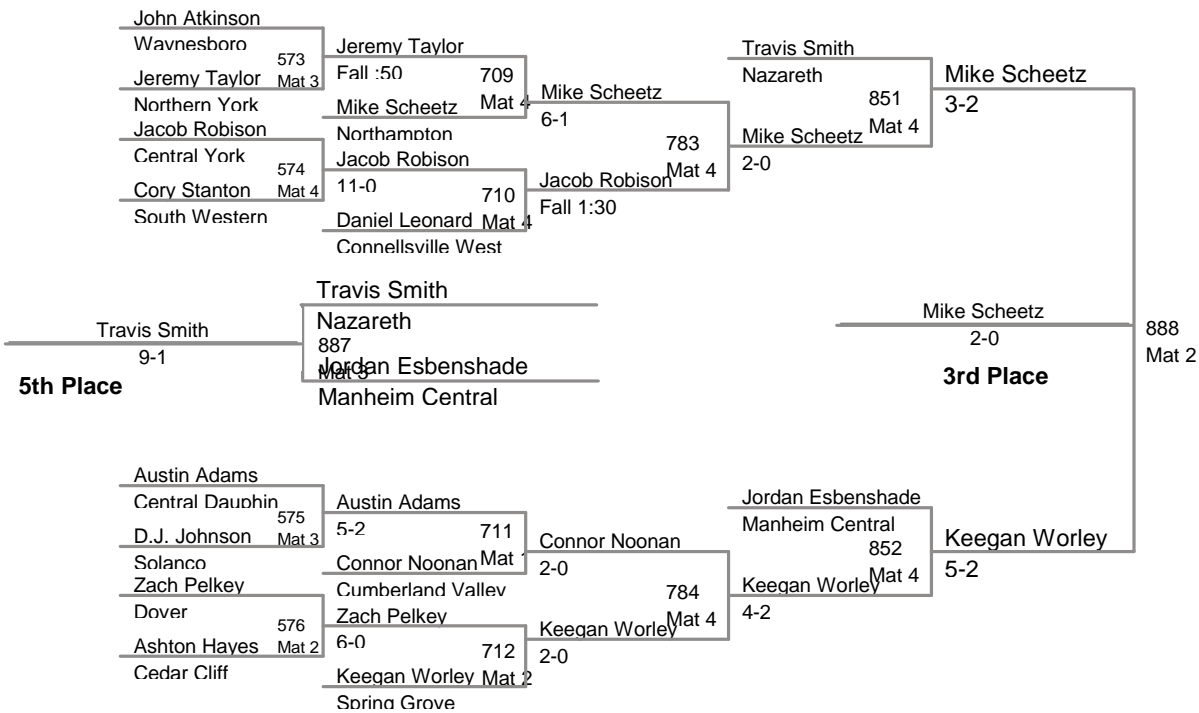

Northern Invitational
Junior High

75 Lbs

Northern Invitational
Junior High

80 Lbs

Northern Invitational
Junior High

90 Lbs

Northern Invitational
Junior High

95 Lbs