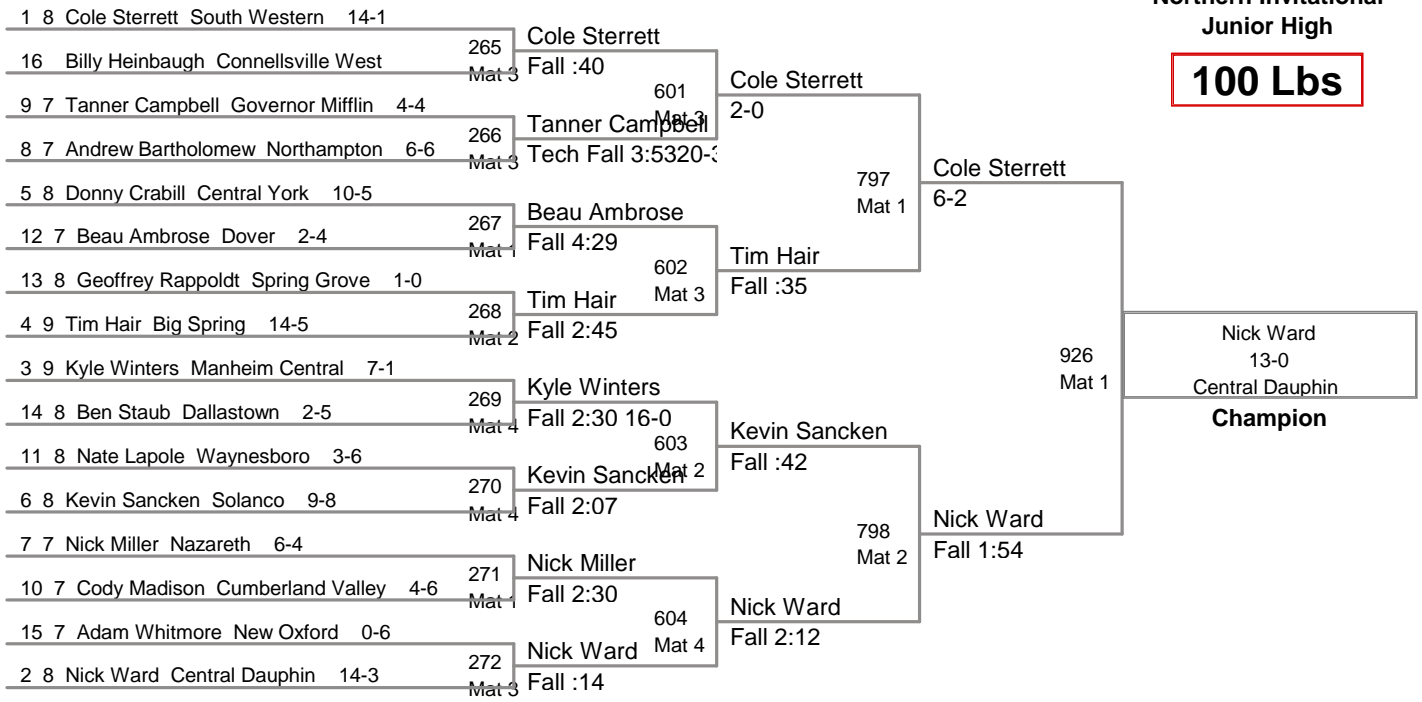

Northern Invitational
Junior High

100 Lbs