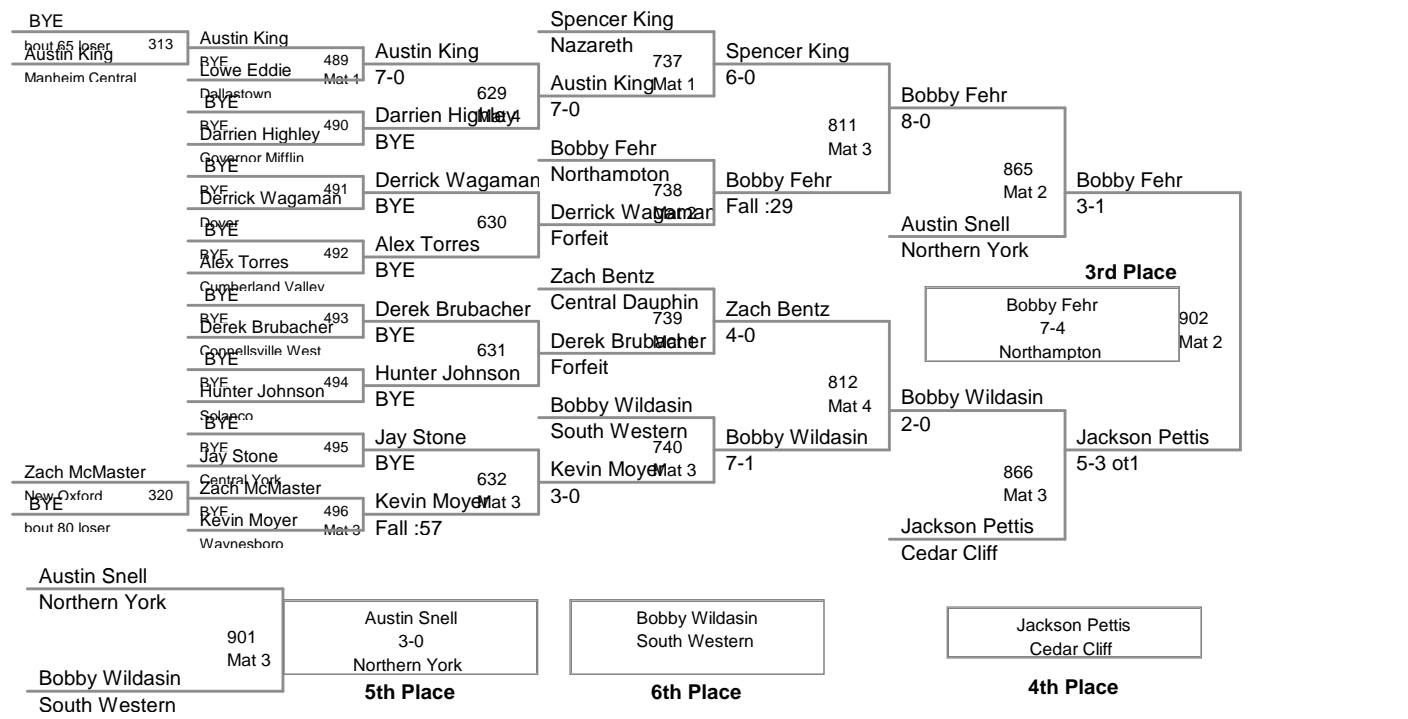

Northern Invitational
Junior High

100 Lbs

Northern Invitational
Junior High

105 Lbs

Northern Invitational
Junior High

110 Lbs

Northern Invitational
Junior High

115 Lbs