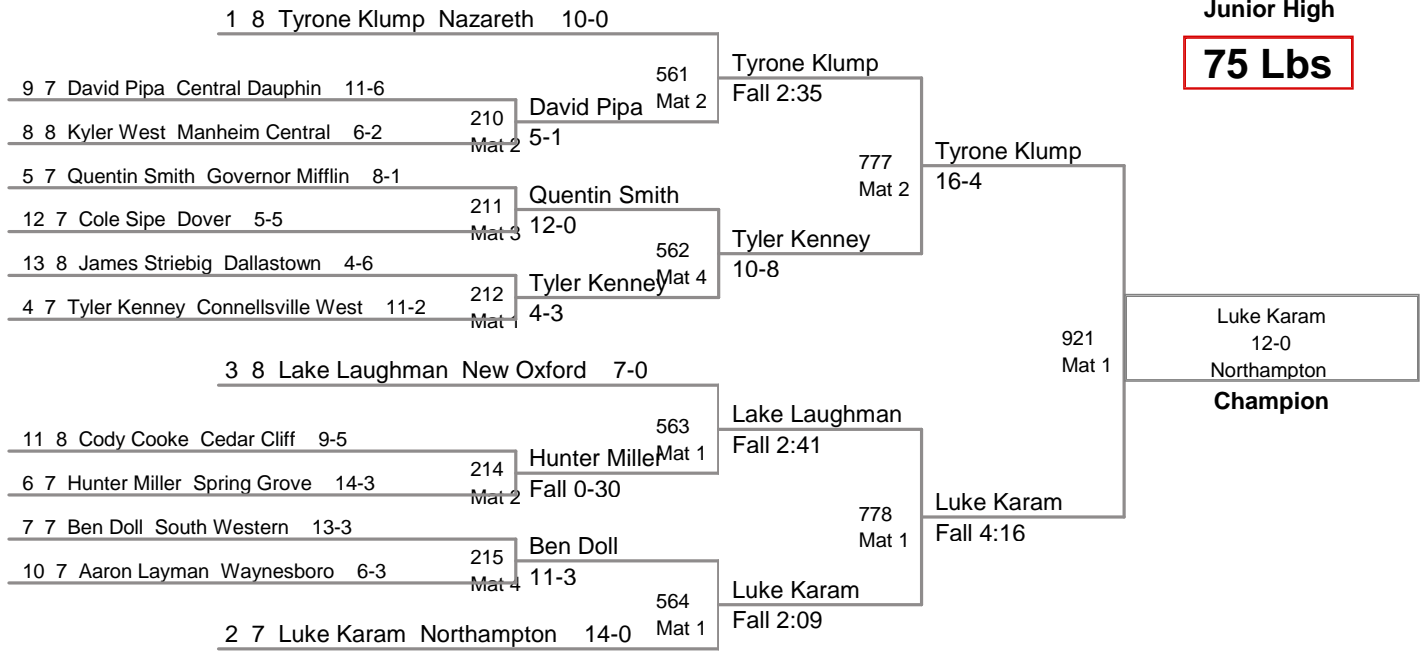

Northern Invitational
Junior High

75 Lbs

Northern Invitational
Junior High

80 Lbs

Northern Invitational
Junior High

90 Lbs

Northern Invitational
Junior High

95 Lbs