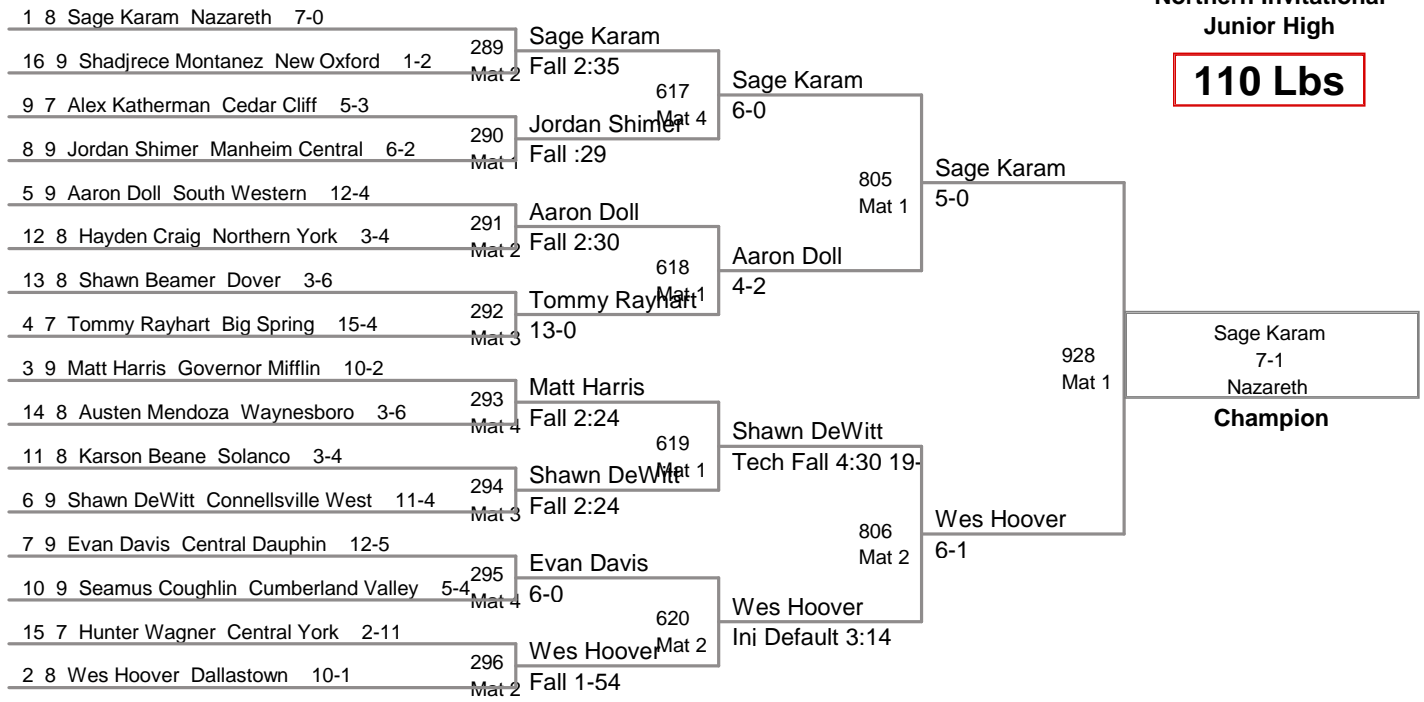

Northern Invitational
Junior High

100 Lbs

Northern Invitational
Junior High

105 Lbs

Northern Invitational
Junior High

110 Lbs

Northern Invitational
Junior High

115 Lbs