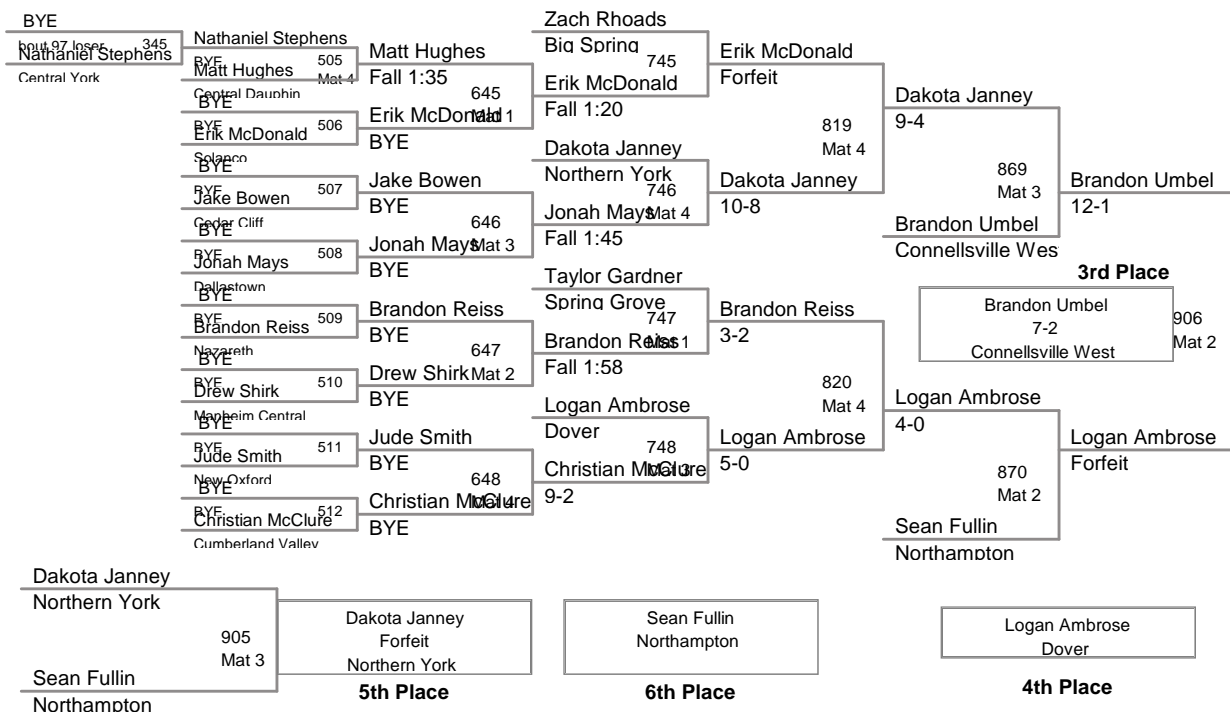

Northern Invitational
Junior High

130 Lbs