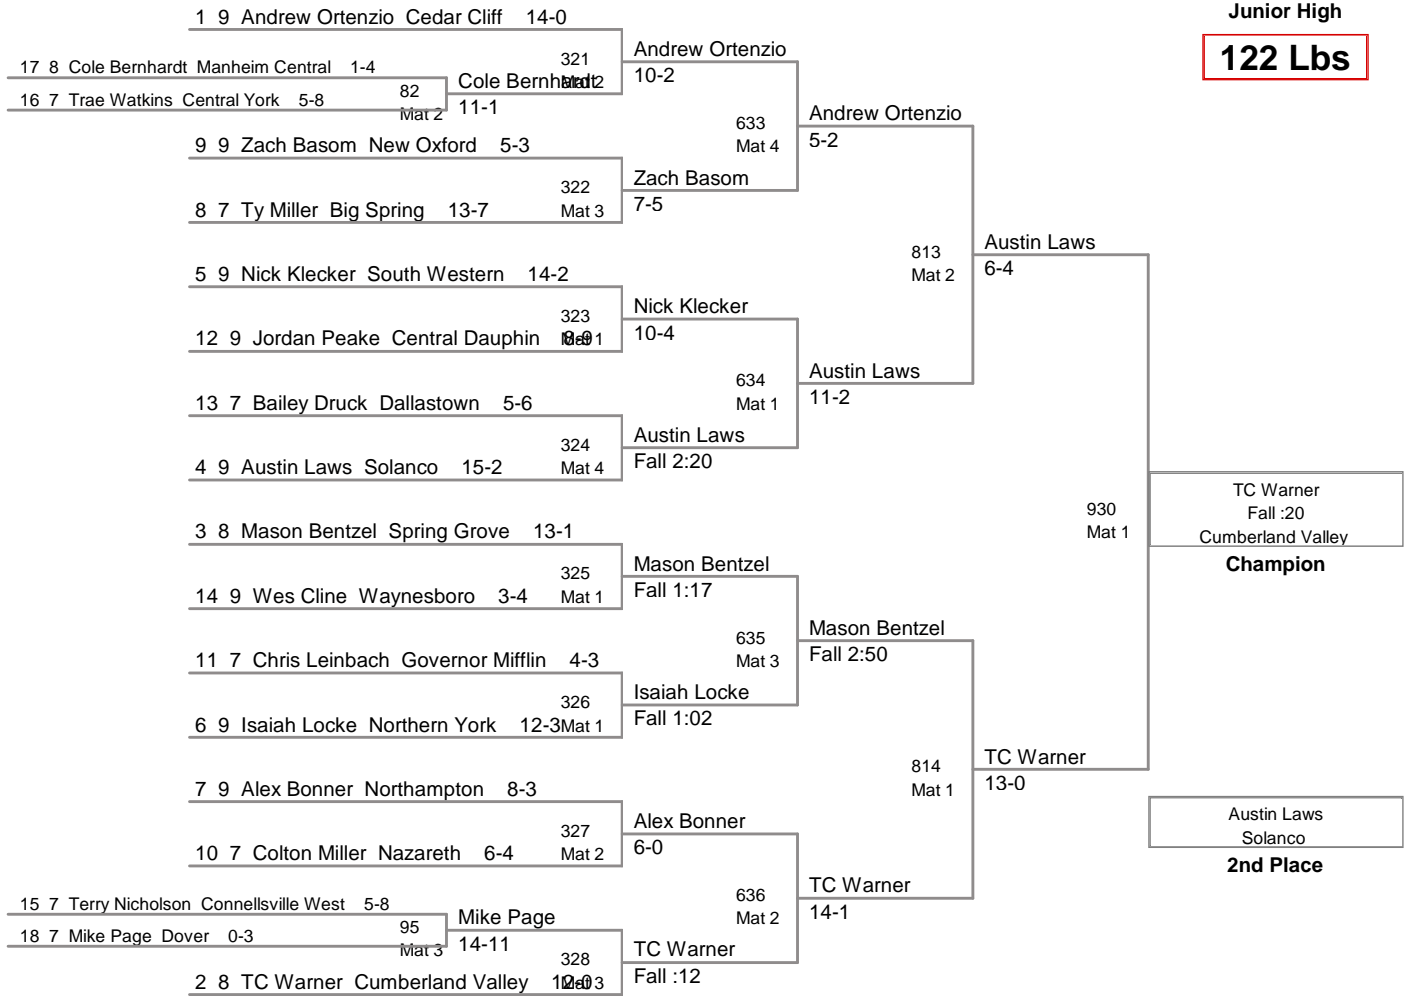

Northern Invitational
Junior High

122 Lbs