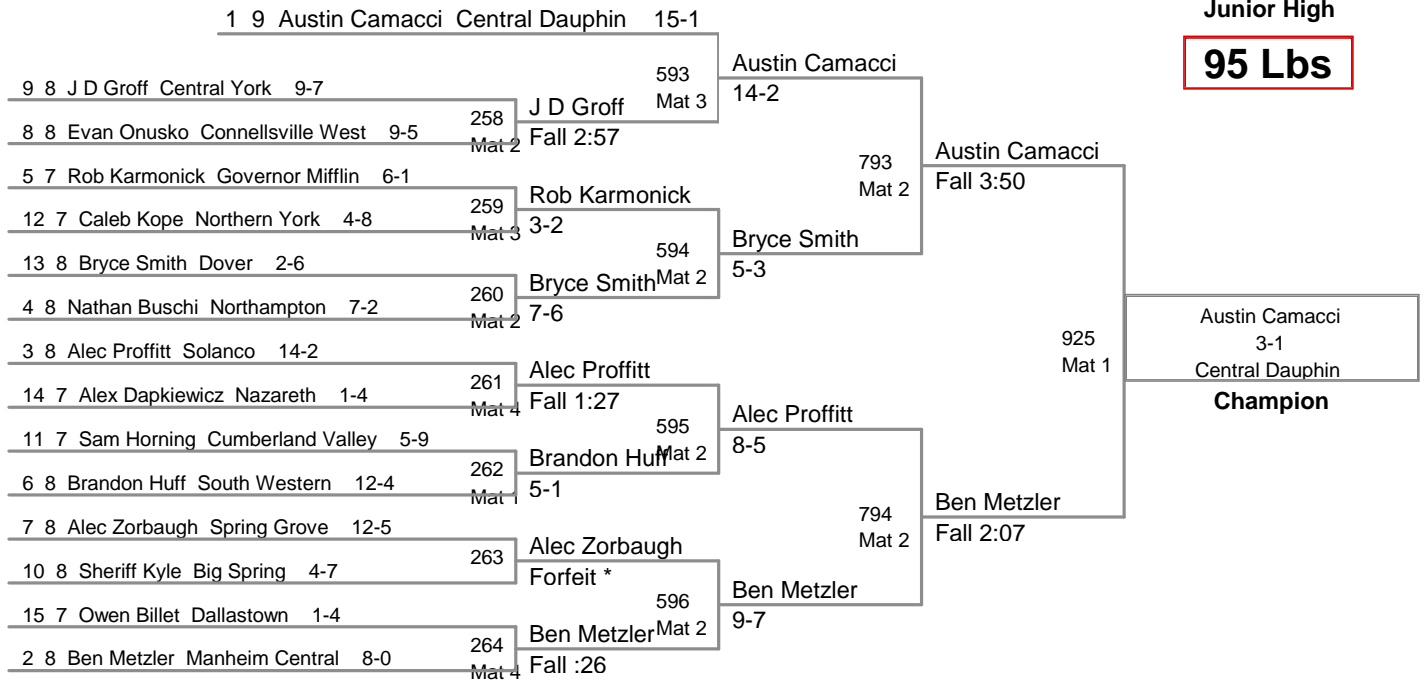

Northern Invitational
Junior High

75 Lbs

Northern Invitational
Junior High

80 Lbs

Northern Invitational
Junior High

90 Lbs

Northern Invitational
Junior High

95 Lbs