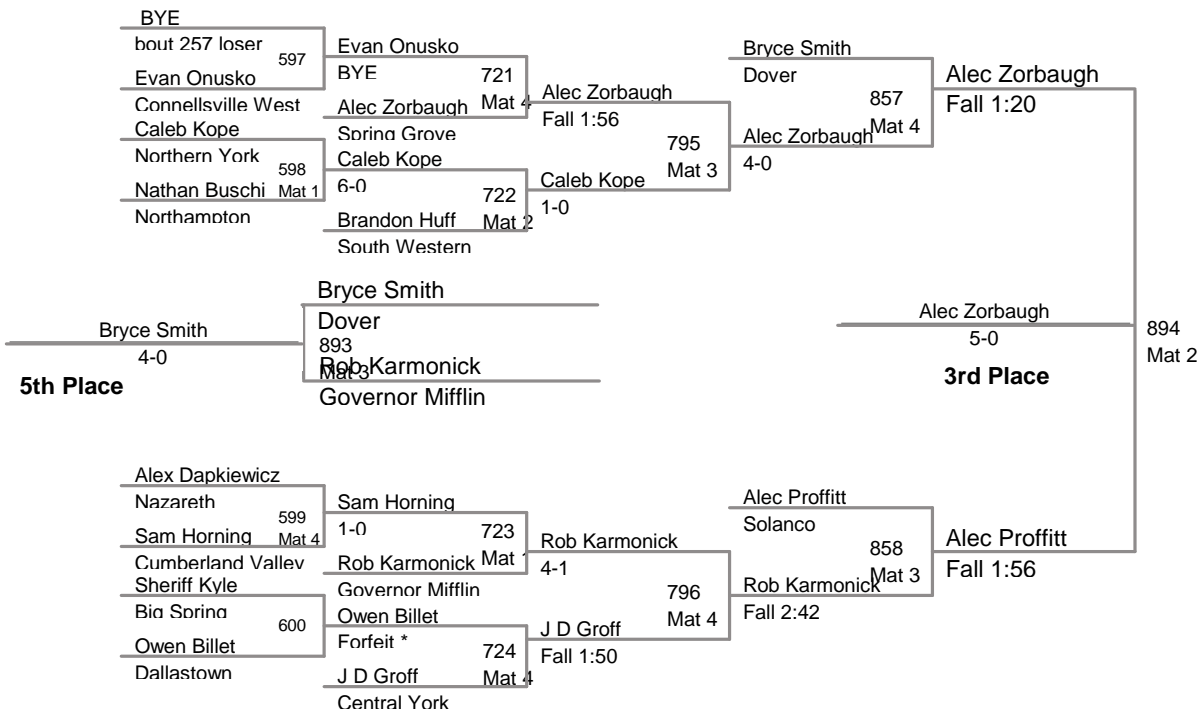

Northern Invitational
Junior High

75 Lbs

Northern Invitational
Junior High

80 Lbs

Northern Invitational
Junior High

90 Lbs

Northern Invitational
Junior High

95 Lbs