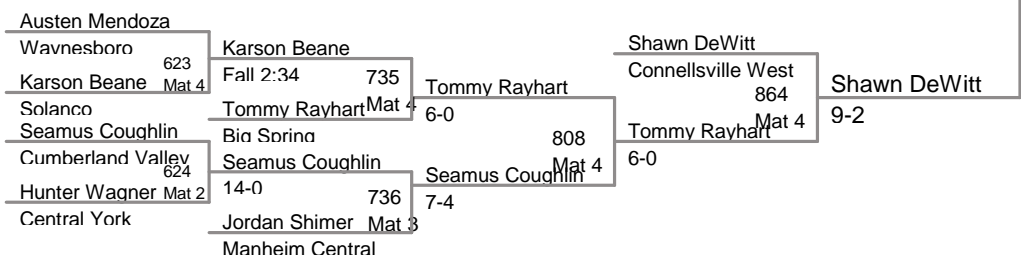

Northern Invitational
Junior High

100 Lbs

Northern Invitational
Junior High

105 Lbs

Northern Invitational
Junior High

110 Lbs

Northern Invitational
Junior High

115 Lbs