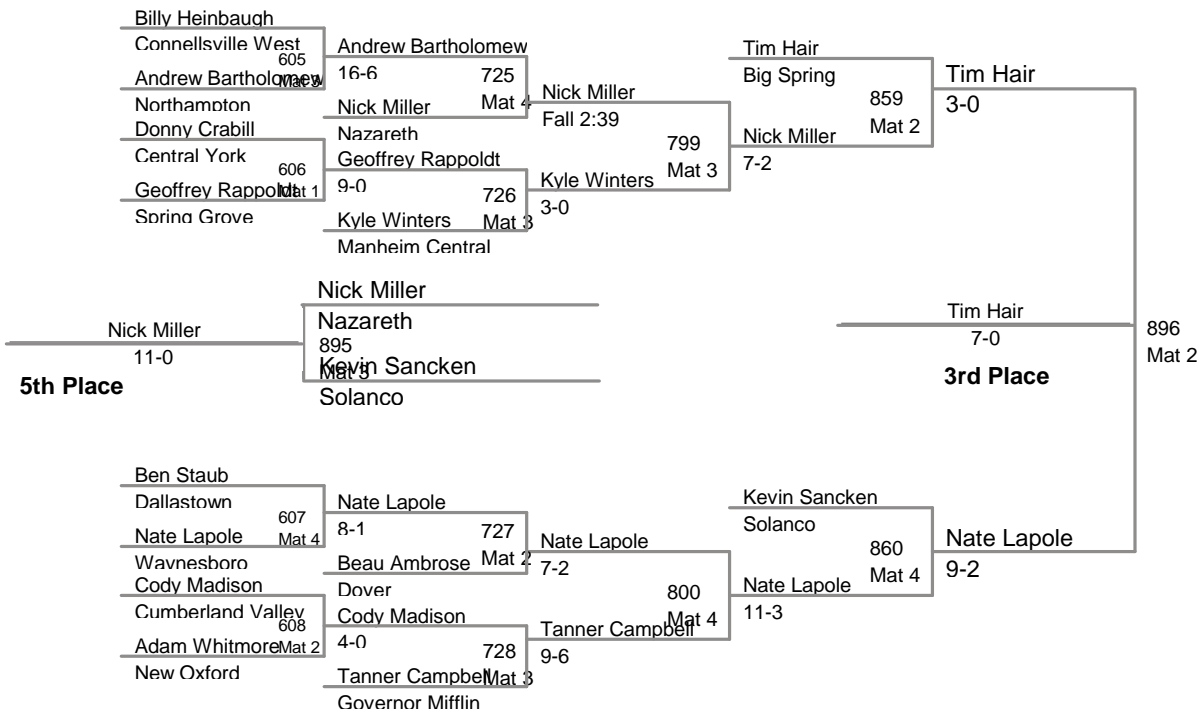

Northern Invitational
Junior High

100 Lbs