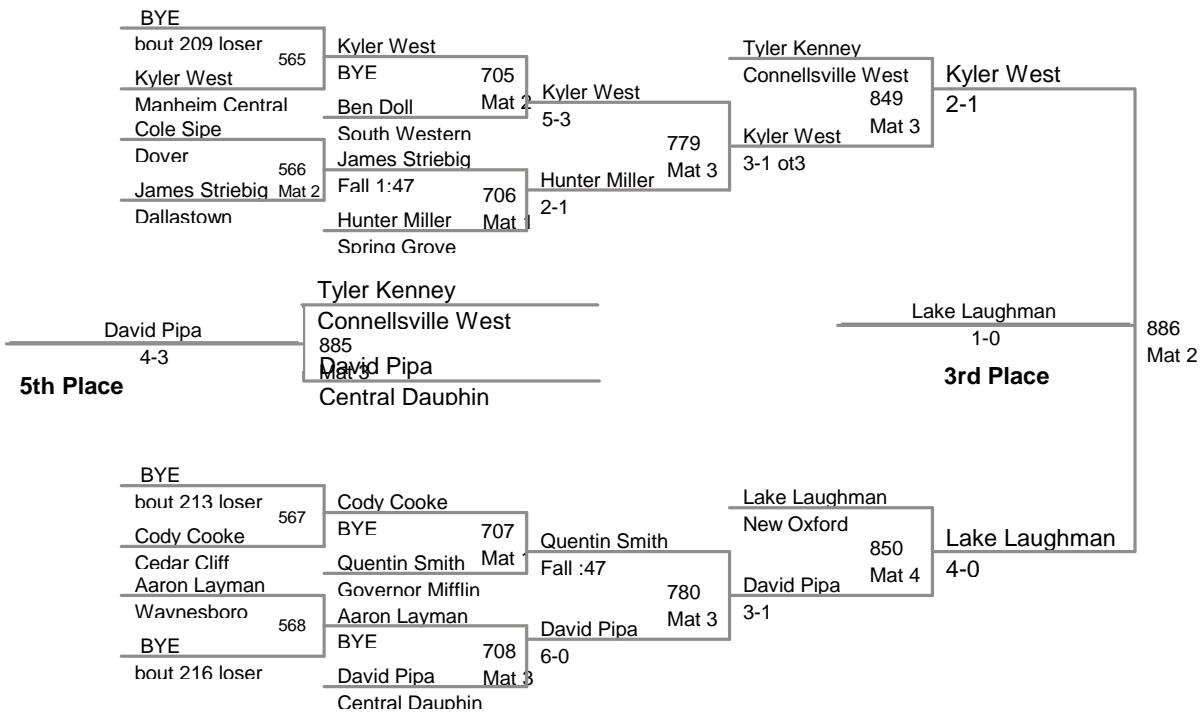

Northern Invitational
Junior High

75 Lbs

Northern Invitational
Junior High

80 Lbs

Northern Invitational
Junior High

90 Lbs

Northern Invitational
Junior High

95 Lbs