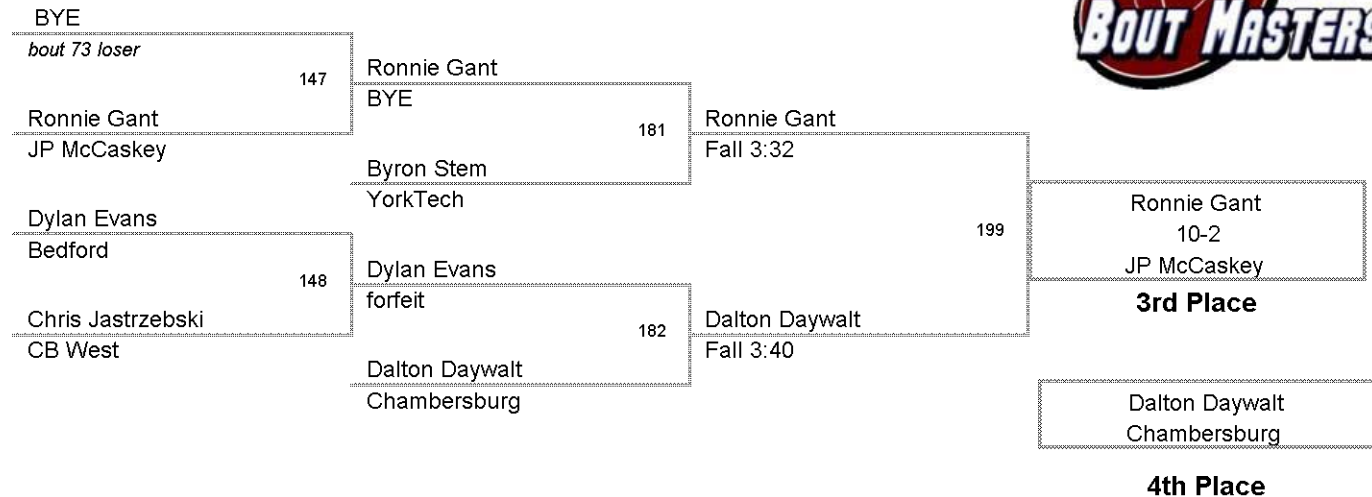

152 Lbs

**JILING SPRINGS CHRISTMAS
VARSITY**

160 Lbs

**JILING SPRINGS CHRISTMAS
VARSITY**

171 Lbs

**DILING SPRINGS CHRISTMAS
VARSITY**

189 Lbs

215 Lbs