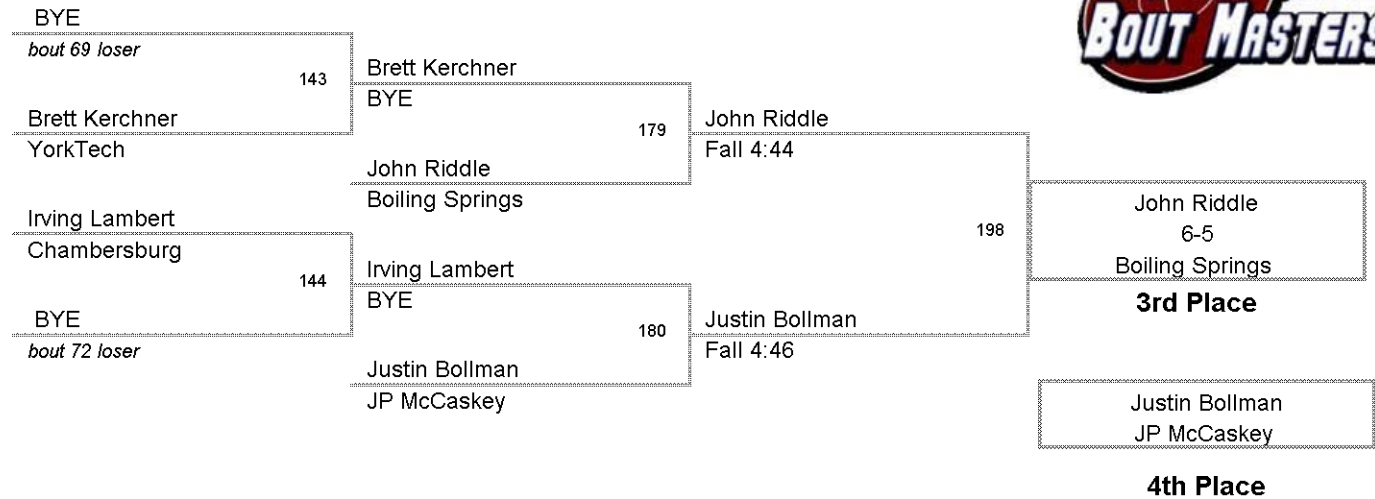

**JILING SPRINGS CHRISTMAS
VARSITY**

160 Lbs