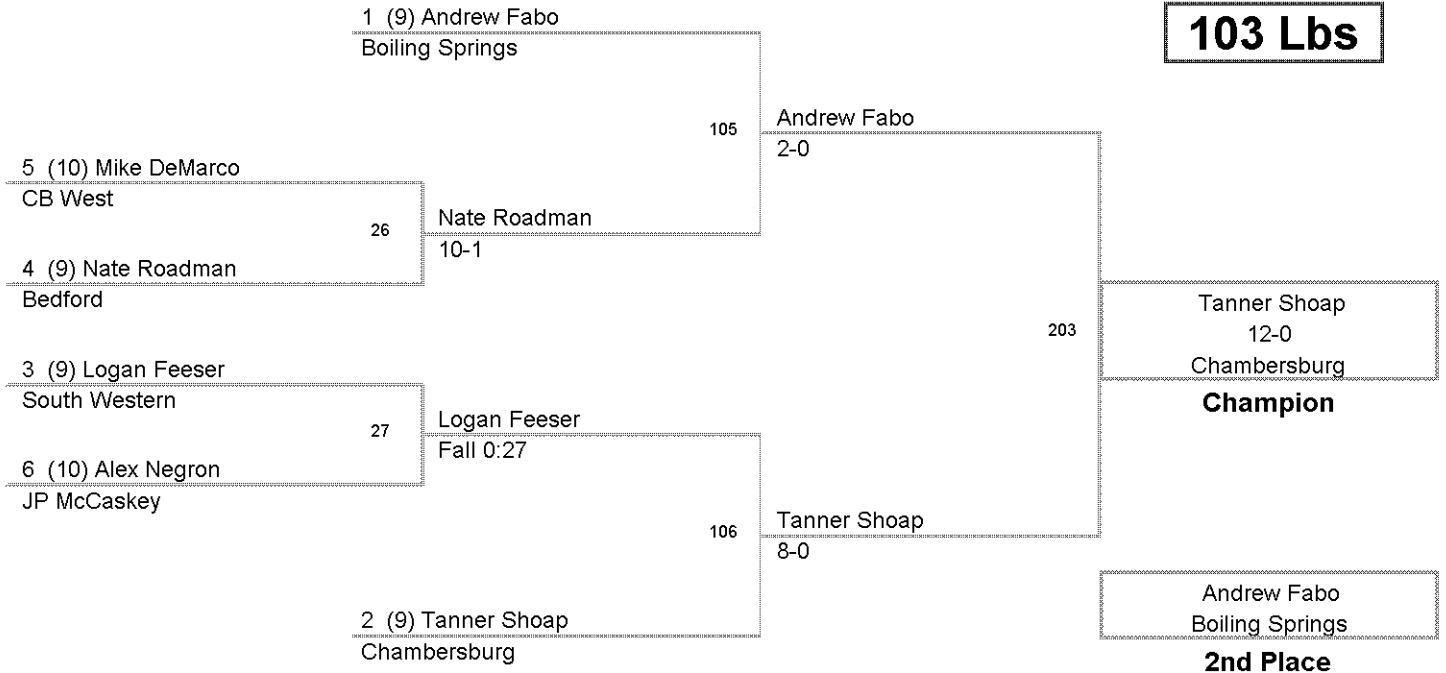

**DILING SPRINGS CHRISTMAS
VARSITY**

103 Lbs

**JILING SPRINGS CHRISTMAS
VARSITY**

112 Lbs

119 Lbs

**OILING SPRINGS CHRISTMAS
VARSITY**

125 Lbs

**DILING SPRINGS CHRISTMAS
VARSITY**

130 Lbs

**OILING SPRINGS CHRISTMAS
VARSITY**

135 Lbs

**JILING SPRINGS CHRISTMAS
VARSITY**

140 Lbs

**JILING SPRINGS CHRISTMAS
VARSITY**

145 Lbs

**JILING SPRINGS CHRISTMAS
VARSITY**