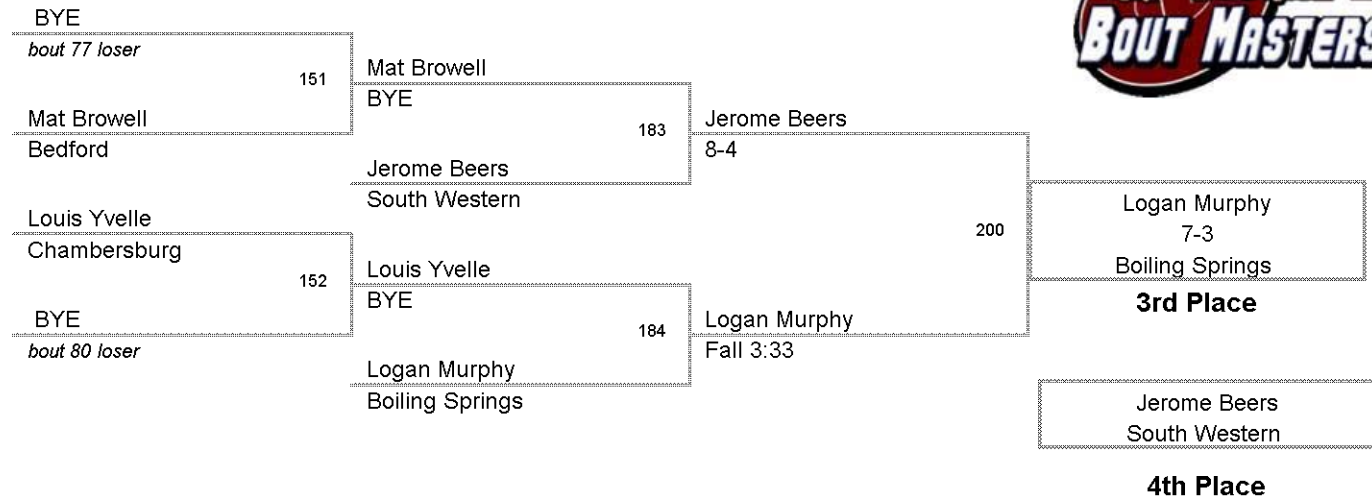

152 Lbs

**JILING SPRINGS CHRISTMAS
VARSITY**

160 Lbs

**JILING SPRINGS CHRISTMAS
VARSITY**

171 Lbs

**DILING SPRINGS CHRISTMAS
VARSITY**

189 Lbs

215 Lbs