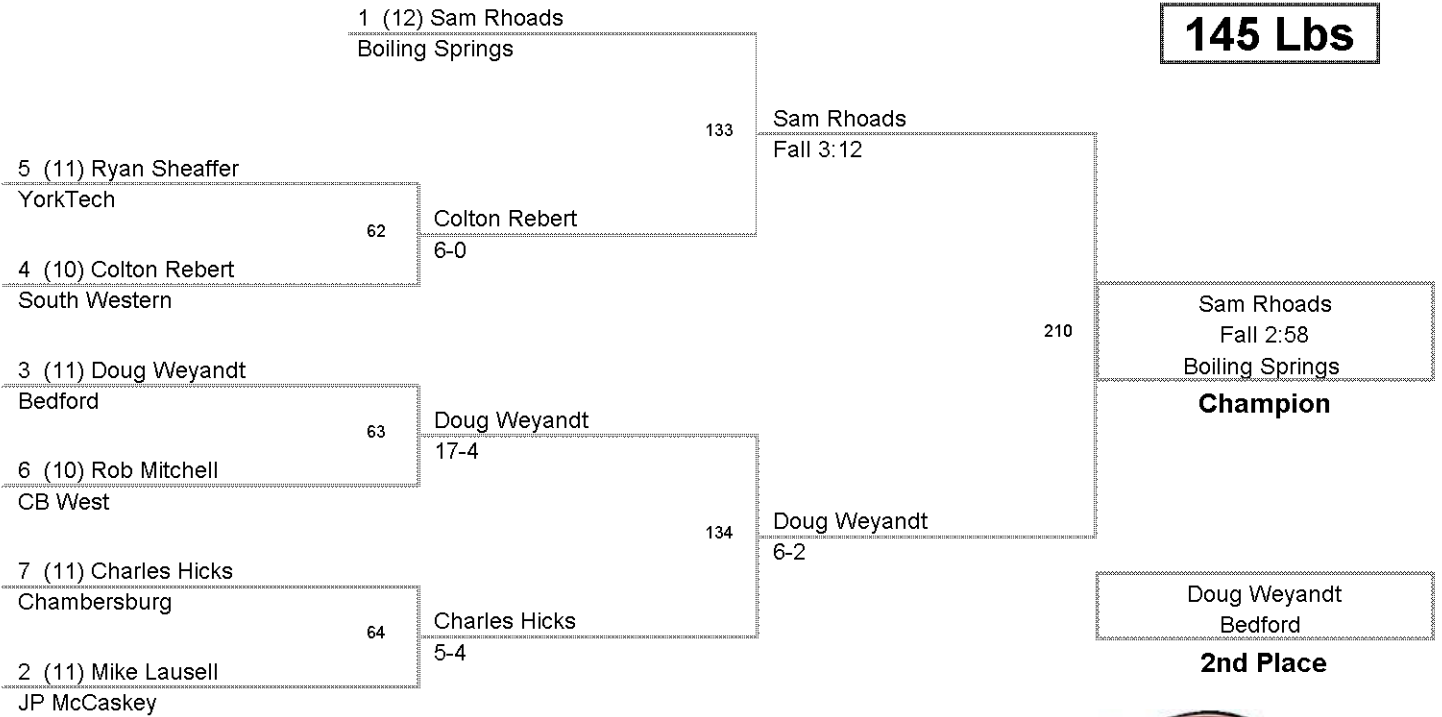

130 Lbs

**OILING SPRINGS CHRISTMAS
VARSITY**

135 Lbs

**JILING SPRINGS CHRISTMAS
VARSITY**

140 Lbs

**JILING SPRINGS CHRISTMAS
VARSITY**

145 Lbs

**JILING SPRINGS CHRISTMAS
VARSITY**