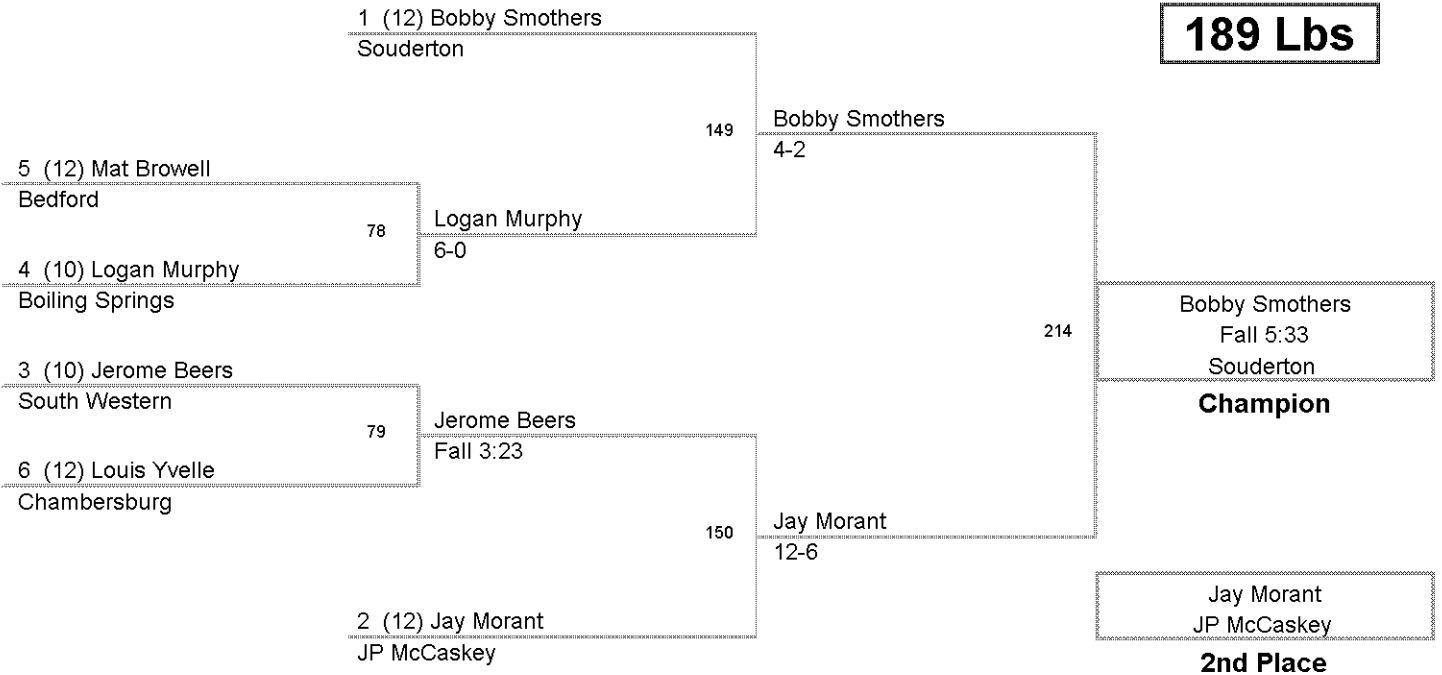

152 Lbs

**JILING SPRINGS CHRISTMAS
VARSITY**

160 Lbs

**JILING SPRINGS CHRISTMAS
VARSITY**

171 Lbs

**DILING SPRINGS CHRISTMAS
VARSITY**

189 Lbs

215 Lbs