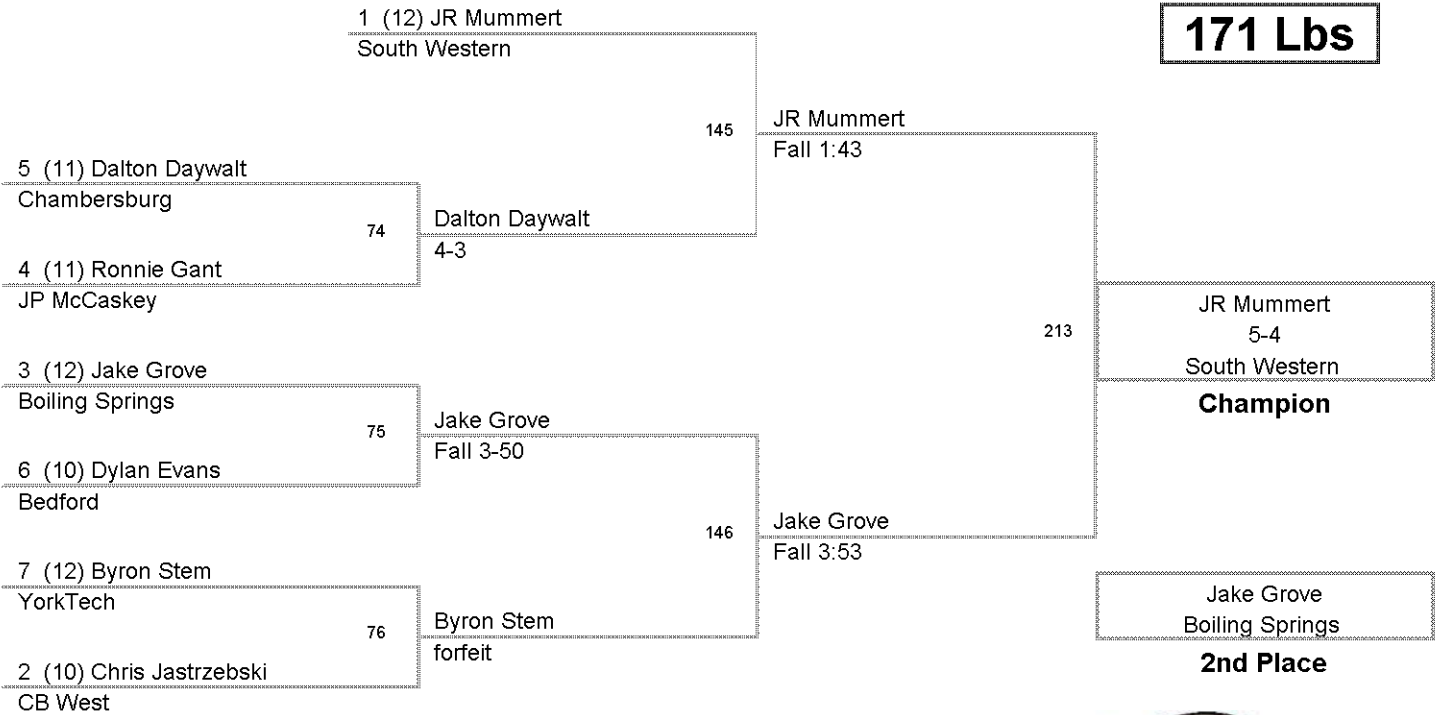

152 Lbs

**JILING SPRINGS CHRISTMAS
VARSITY**

160 Lbs

**JILING SPRINGS CHRISTMAS
VARSITY**

171 Lbs

**DILING SPRINGS CHRISTMAS
VARSITY**

189 Lbs

215 Lbs