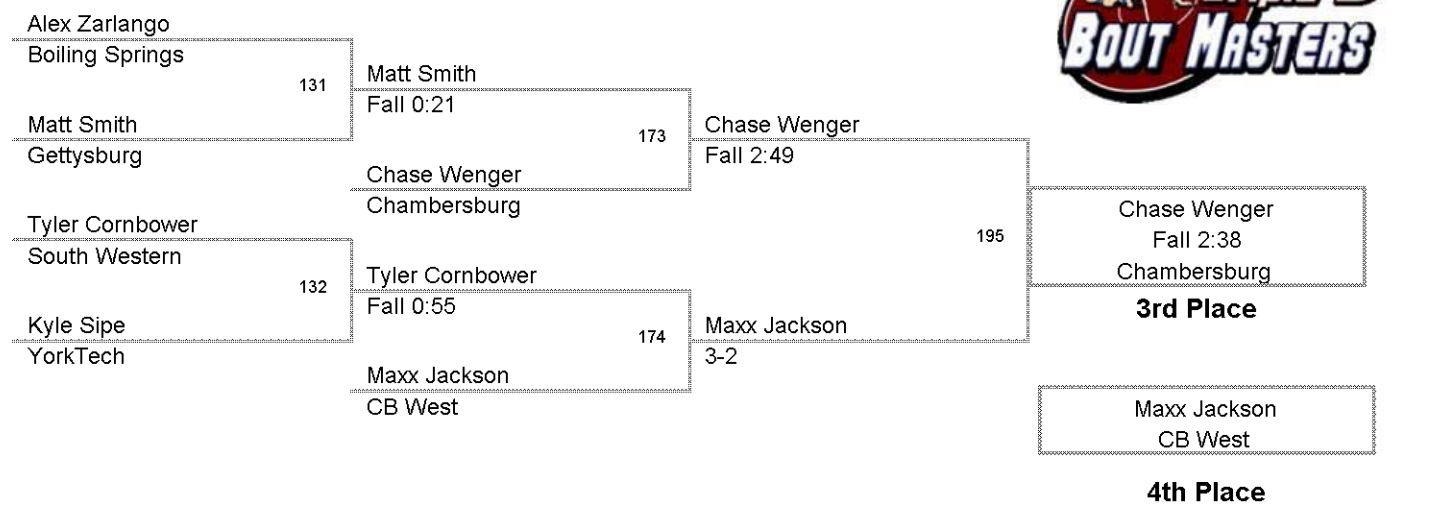

130 Lbs

**OILING SPRINGS CHRISTMAS
VARSITY**

135 Lbs

**JILING SPRINGS CHRISTMAS
VARSITY**

140 Lbs

**JILING SPRINGS CHRISTMAS
VARSITY**

145 Lbs

**JILING SPRINGS CHRISTMAS
VARSITY**