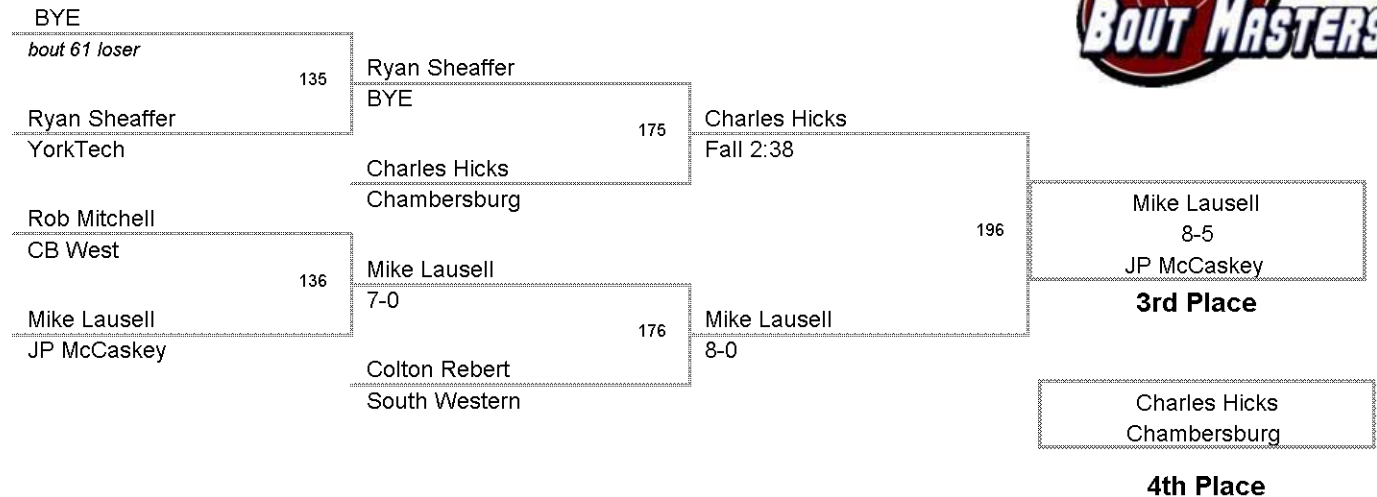

130 Lbs

**OILING SPRINGS CHRISTMAS
VARSITY**

135 Lbs

**JILING SPRINGS CHRISTMAS
VARSITY**

140 Lbs

**JILING SPRINGS CHRISTMAS
VARSITY**

145 Lbs

**JILING SPRINGS CHRISTMAS
VARSITY**