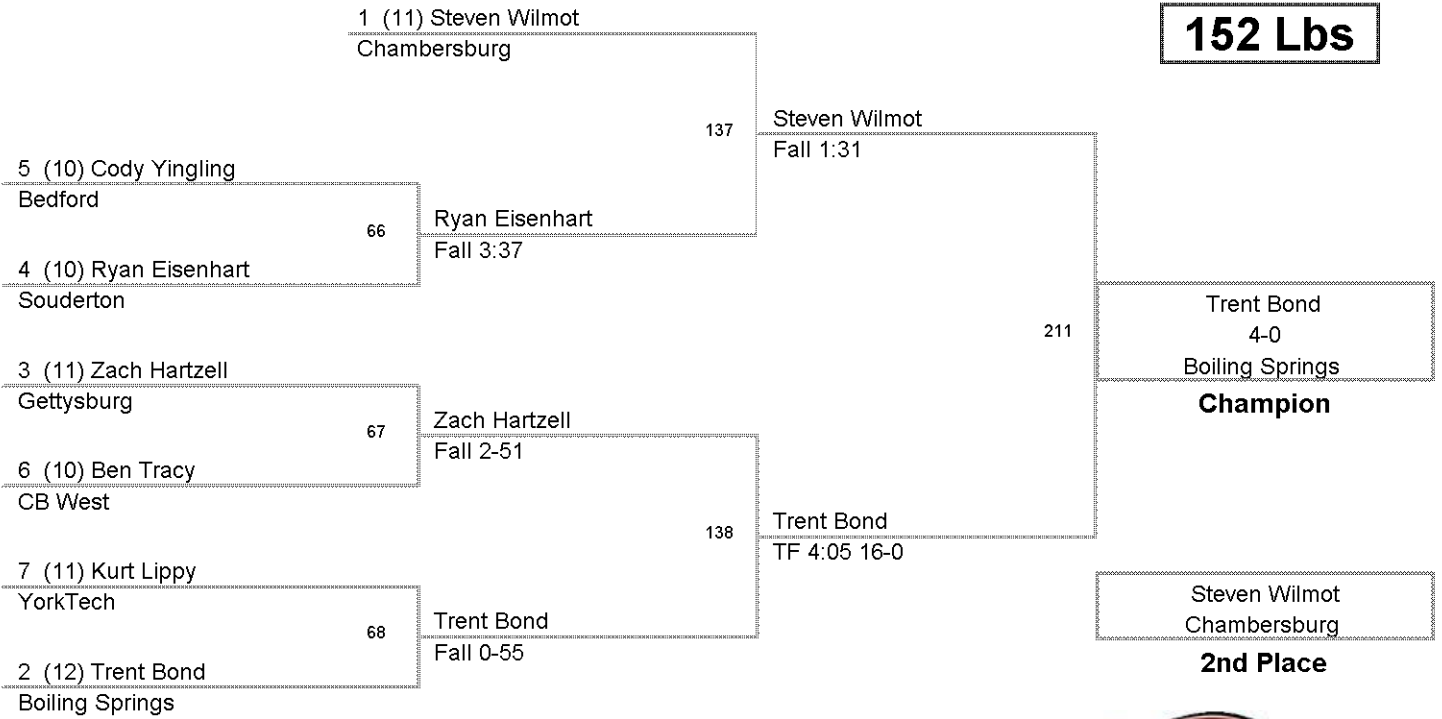

**JILING SPRINGS CHRISTMAS
VARSITY**

152 Lbs