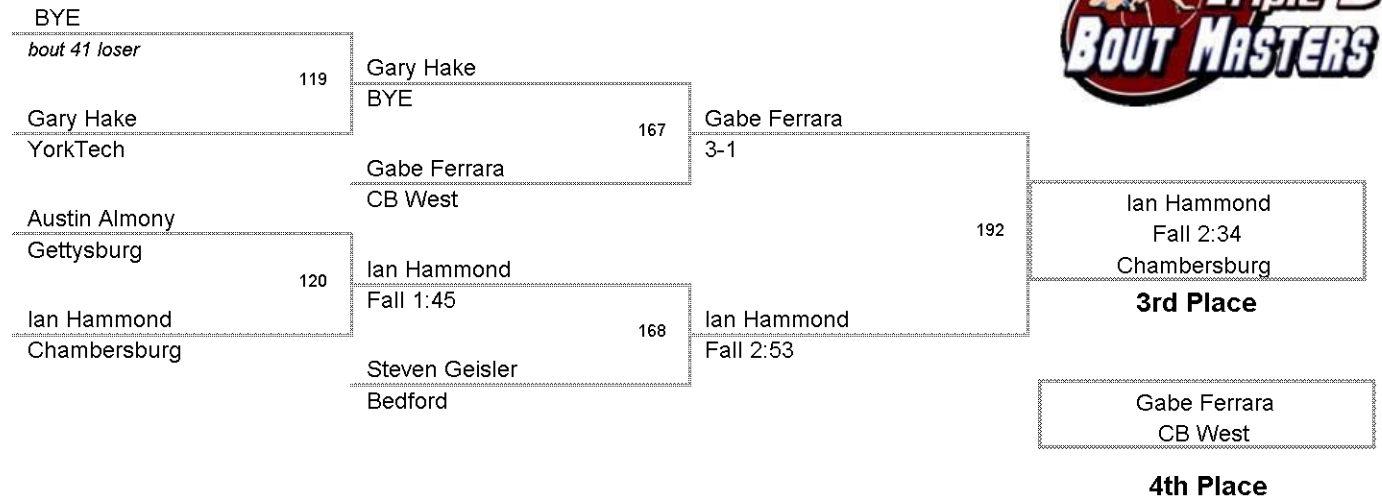

**DILING SPRINGS CHRISTMAS
VARSITY**

103 Lbs

**JILING SPRINGS CHRISTMAS
VARSITY**

112 Lbs

119 Lbs

**OILING SPRINGS CHRISTMAS
VARSITY**

125 Lbs

**DILING SPRINGS CHRISTMAS
VARSITY**

130 Lbs

**OILING SPRINGS CHRISTMAS
VARSITY**

135 Lbs

**JILING SPRINGS CHRISTMAS
VARSITY**

140 Lbs

**JILING SPRINGS CHRISTMAS
VARSITY**

145 Lbs

**JILING SPRINGS CHRISTMAS
VARSITY**