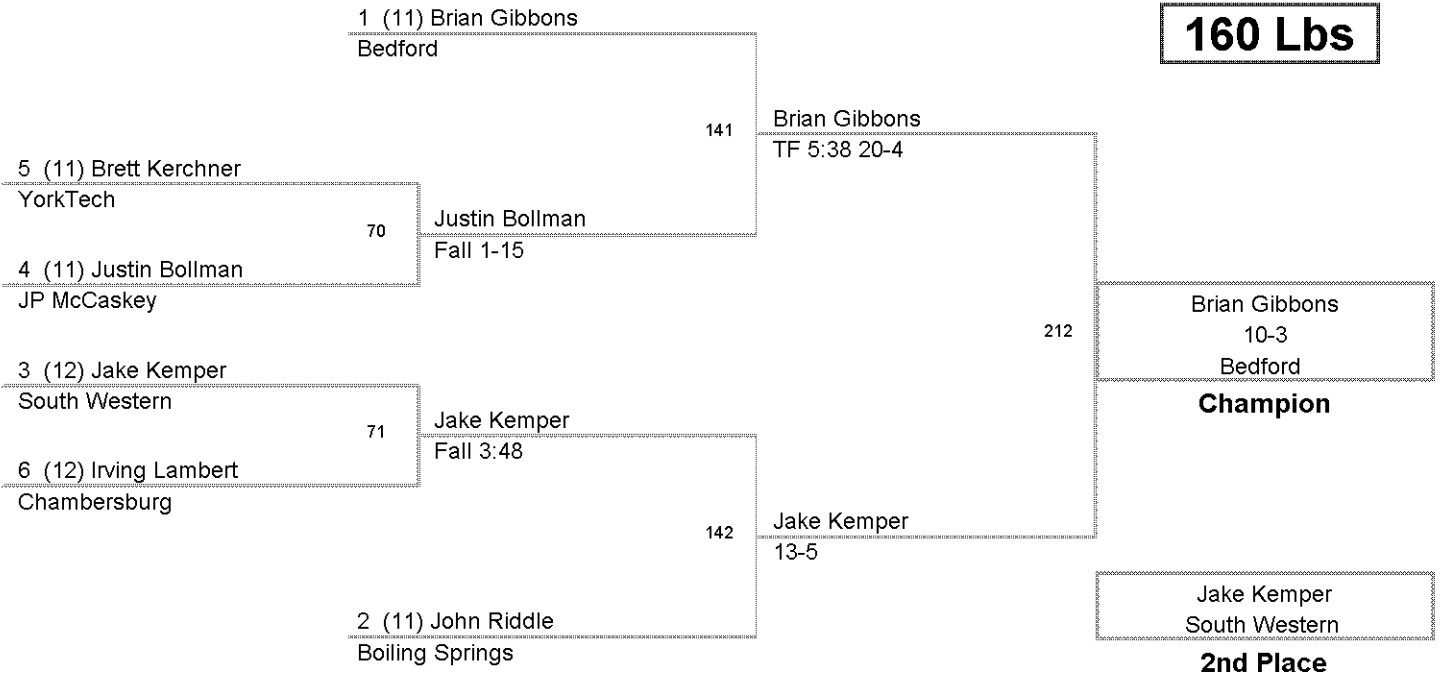

**JILING SPRINGS CHRISTMAS
VARSITY**

160 Lbs