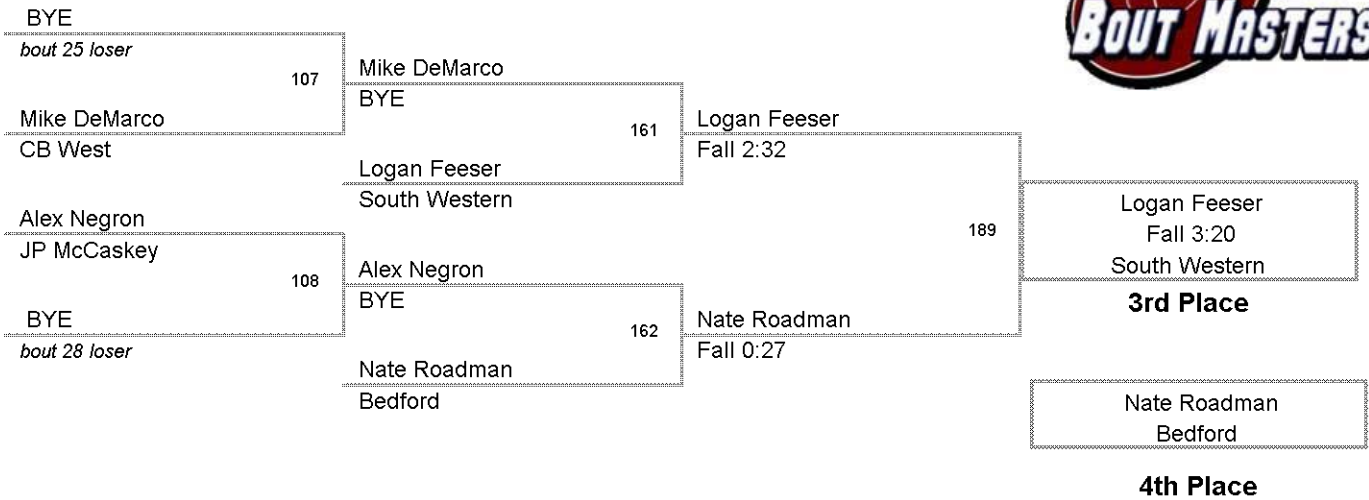

**DILING SPRINGS CHRISTMAS
VARSITY**

103 Lbs

**JILING SPRINGS CHRISTMAS
VARSITY**

112 Lbs

119 Lbs

**OILING SPRINGS CHRISTMAS
VARSITY**

125 Lbs

**DILING SPRINGS CHRISTMAS
VARSITY**

130 Lbs

**OILING SPRINGS CHRISTMAS
VARSITY**

135 Lbs

**JILING SPRINGS CHRISTMAS
VARSITY**

140 Lbs

**JILING SPRINGS CHRISTMAS
VARSITY**

145 Lbs

**JILING SPRINGS CHRISTMAS
VARSITY**