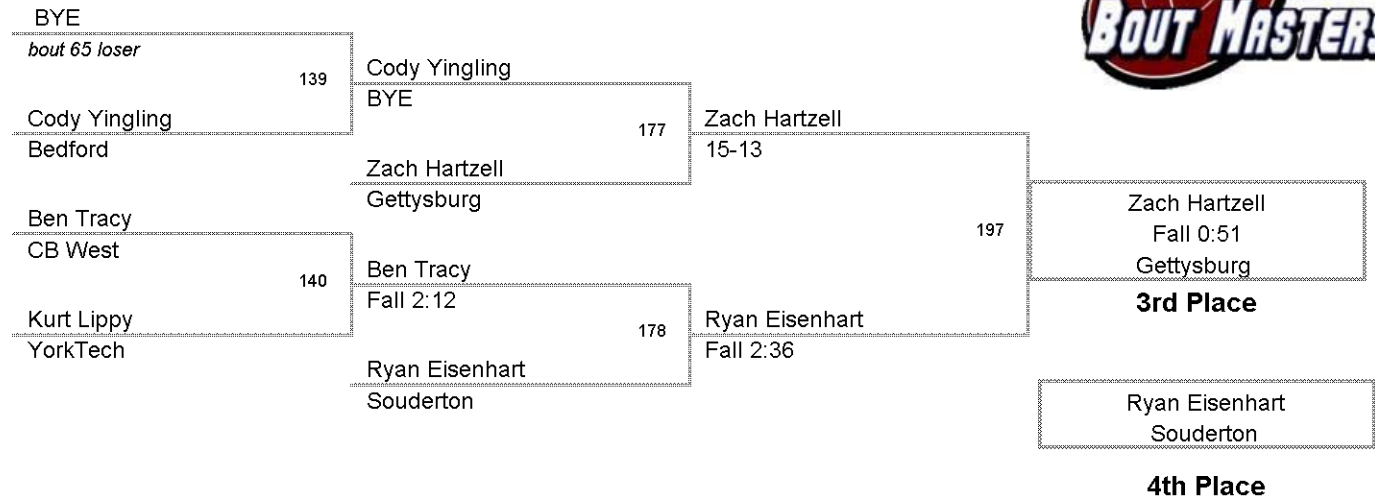

**JILING SPRINGS CHRISTMAS
VARSITY**

152 Lbs