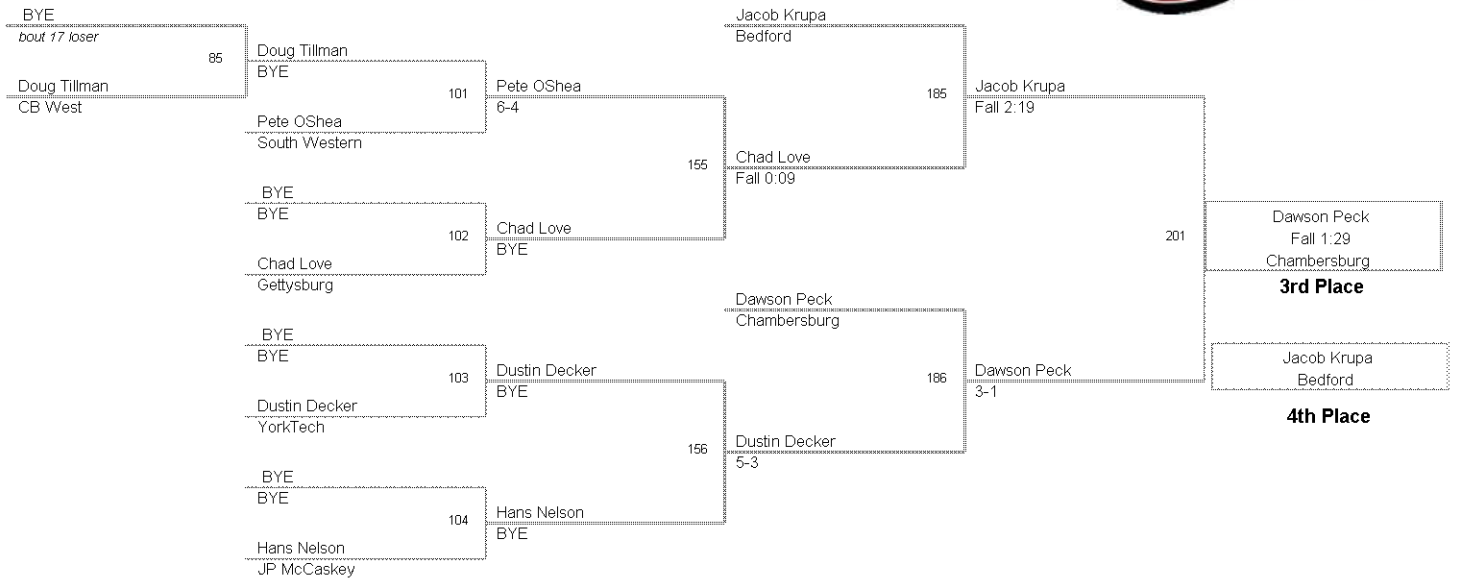

152 Lbs

**JILING SPRINGS CHRISTMAS
VARSITY**

160 Lbs

**JILING SPRINGS CHRISTMAS
VARSITY**

171 Lbs

**DILING SPRINGS CHRISTMAS
VARSITY**

189 Lbs

215 Lbs