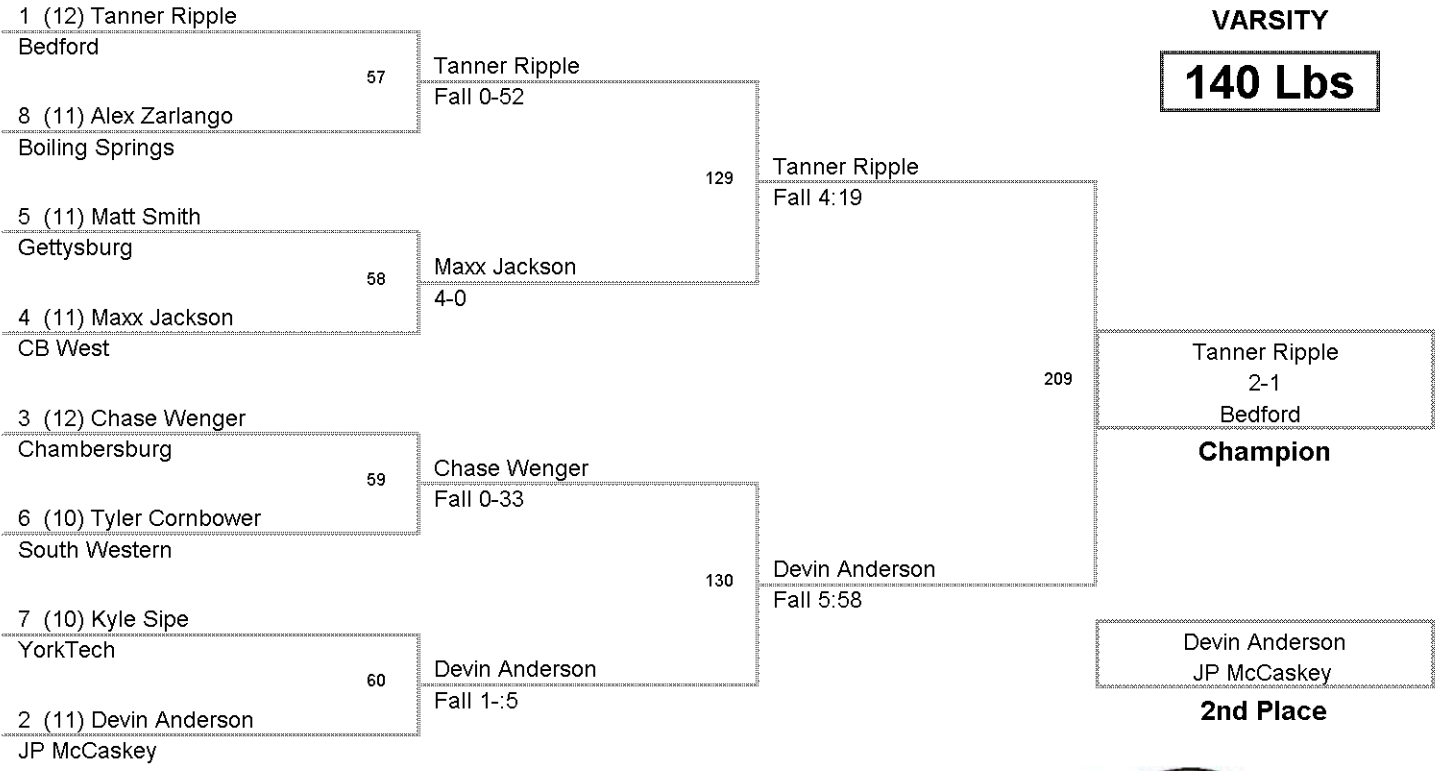

130 Lbs

**OILING SPRINGS CHRISTMAS
VARSITY**

135 Lbs

**JILING SPRINGS CHRISTMAS
VARSITY**

140 Lbs

**JILING SPRINGS CHRISTMAS
VARSITY**

145 Lbs

**JILING SPRINGS CHRISTMAS
VARSITY**