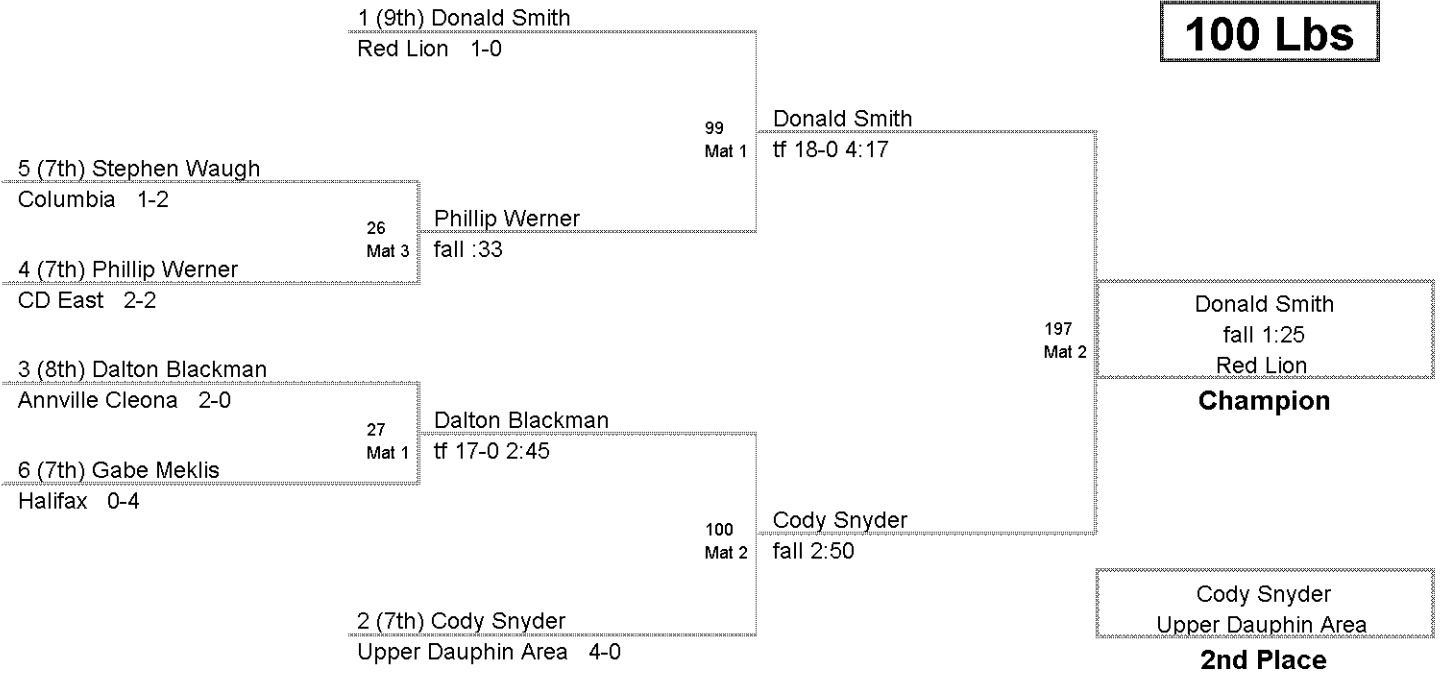

LIFAX JR. HIGH INVITATION
JUNIOR HIGH

100 Lbs