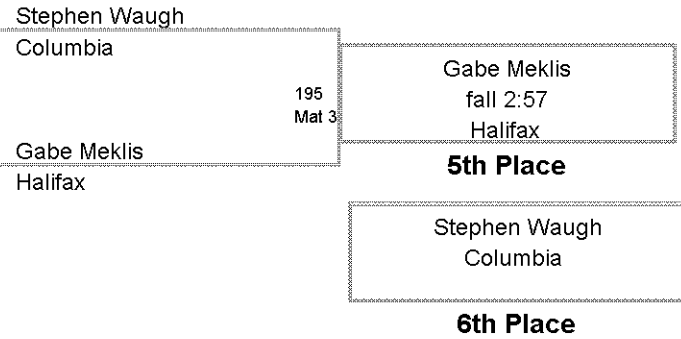

LIFAX JR. HIGH INVITATION
JUNIOR HIGH

100 Lbs