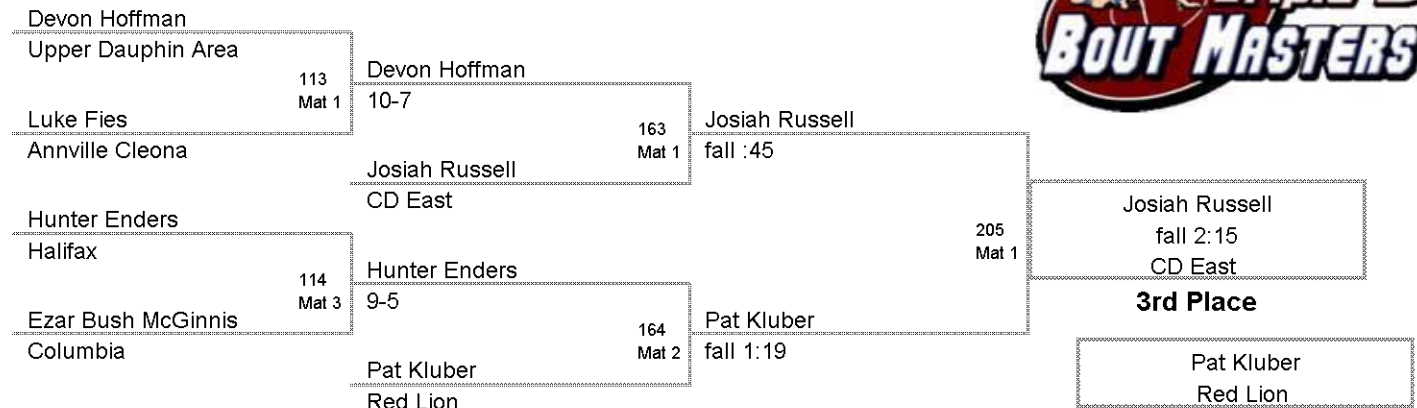

LIFAX JR. HIGH INVITATION
JUNIOR HIGH

115 Lbs