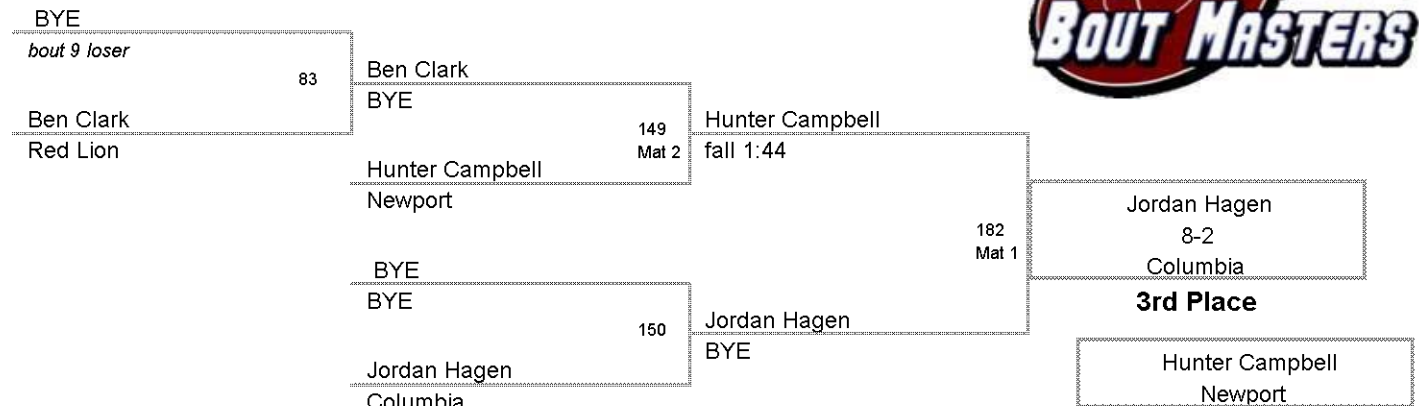

LIFAX JR. HIGH INVITATION
JUNIOR HIGH

75 Lbs

LIFAX JR. HIGH INVITATION/
JUNIOR HIGH

80 Lbs

**HALIFAX JR. HIGH INVITATION
JUNIOR HIGH**

85 Lbs

LIFAX JR. HIGH INVITATION
JUNIOR HIGH

90 Lbs