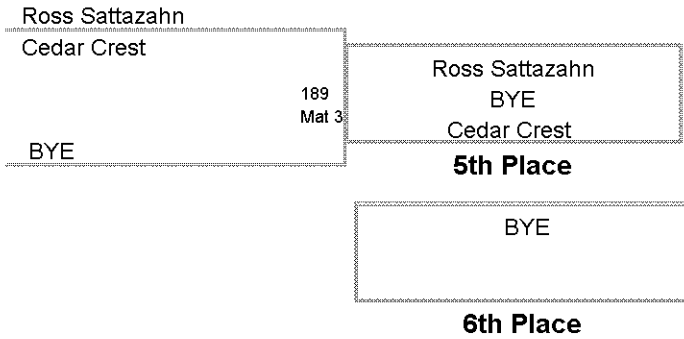

LIFAX JR. HIGH INVITATION
JUNIOR HIGH

75 Lbs

LIFAX JR. HIGH INVITATION/
JUNIOR HIGH

80 Lbs

**HALIFAX JR. HIGH INVITATION
JUNIOR HIGH**

85 Lbs

LIFAX JR. HIGH INVITATION
JUNIOR HIGH

90 Lbs

LIFAX JR. HIGH INVITATION
JUNIOR HIGH

95 Lbs

LIFAX JR. HIGH INVITATION
JUNIOR HIGH

100 Lbs

LIFAX JR. HIGH INVITATION
JUNIOR HIGH

105 Lbs

LIFAX JR. HIGH INVITATION
JUNIOR HIGH

110 Lbs