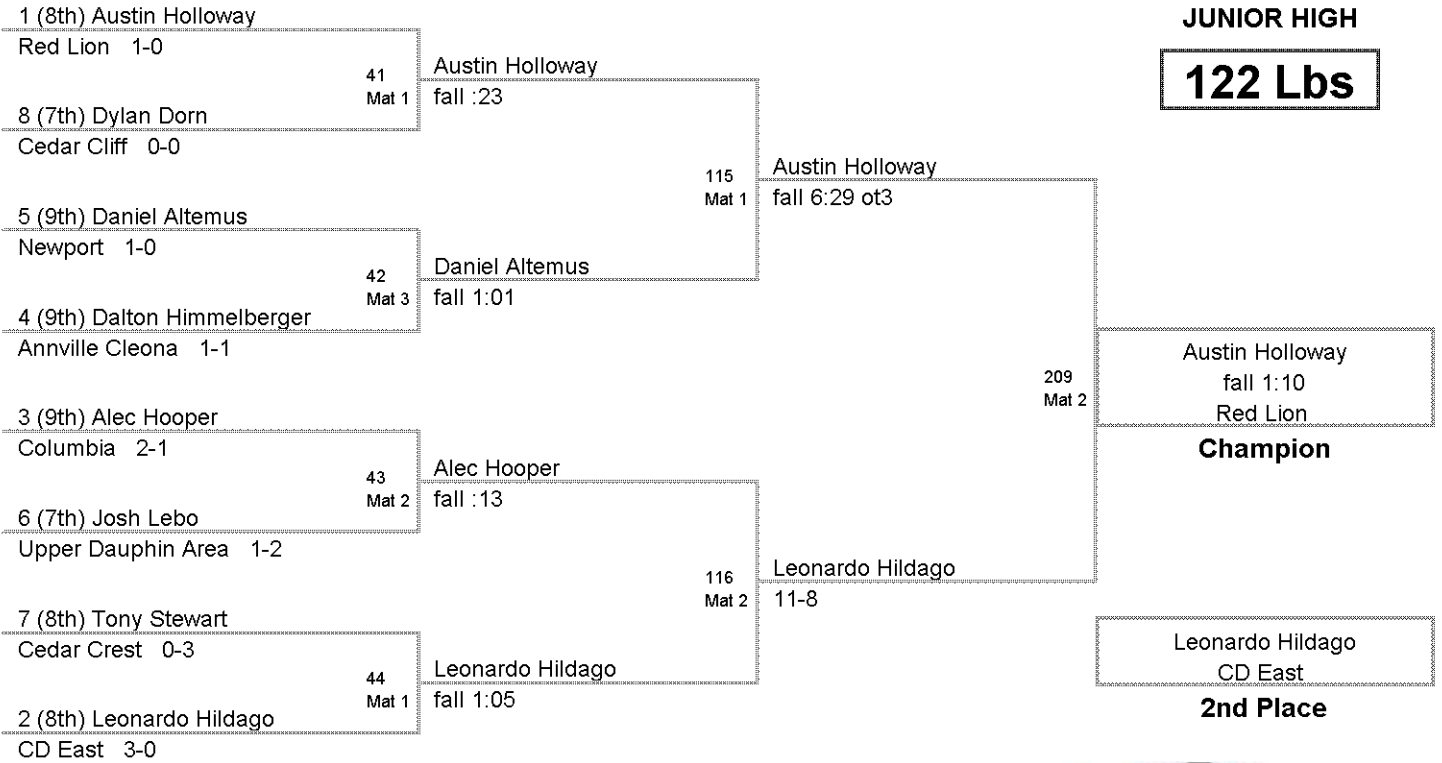

LIFAX JR. HIGH INVITATION
JUNIOR HIGH

122 Lbs