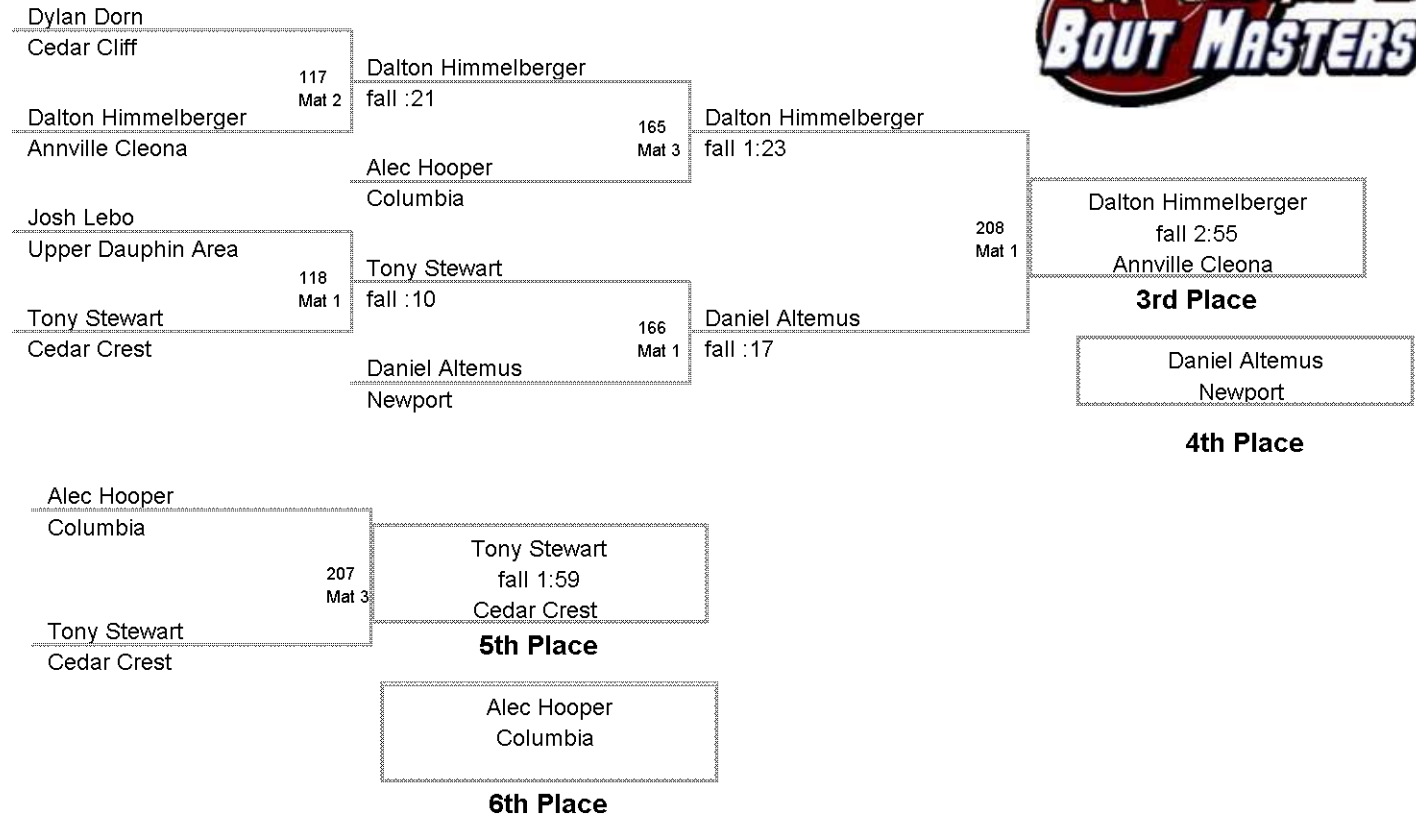

LIFAX JR. HIGH INVITATION
JUNIOR HIGH

122 Lbs