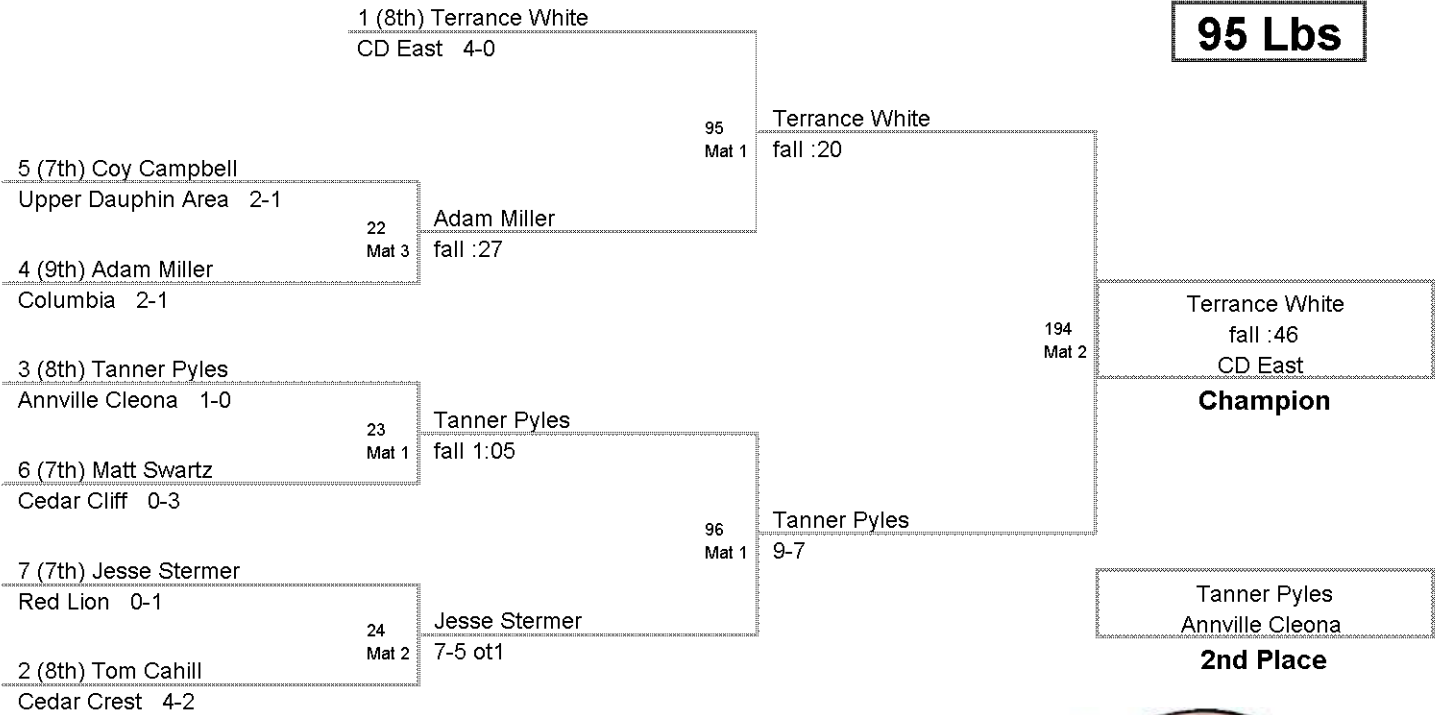

LIFAX JR. HIGH INVITATION
JUNIOR HIGH

95 Lbs