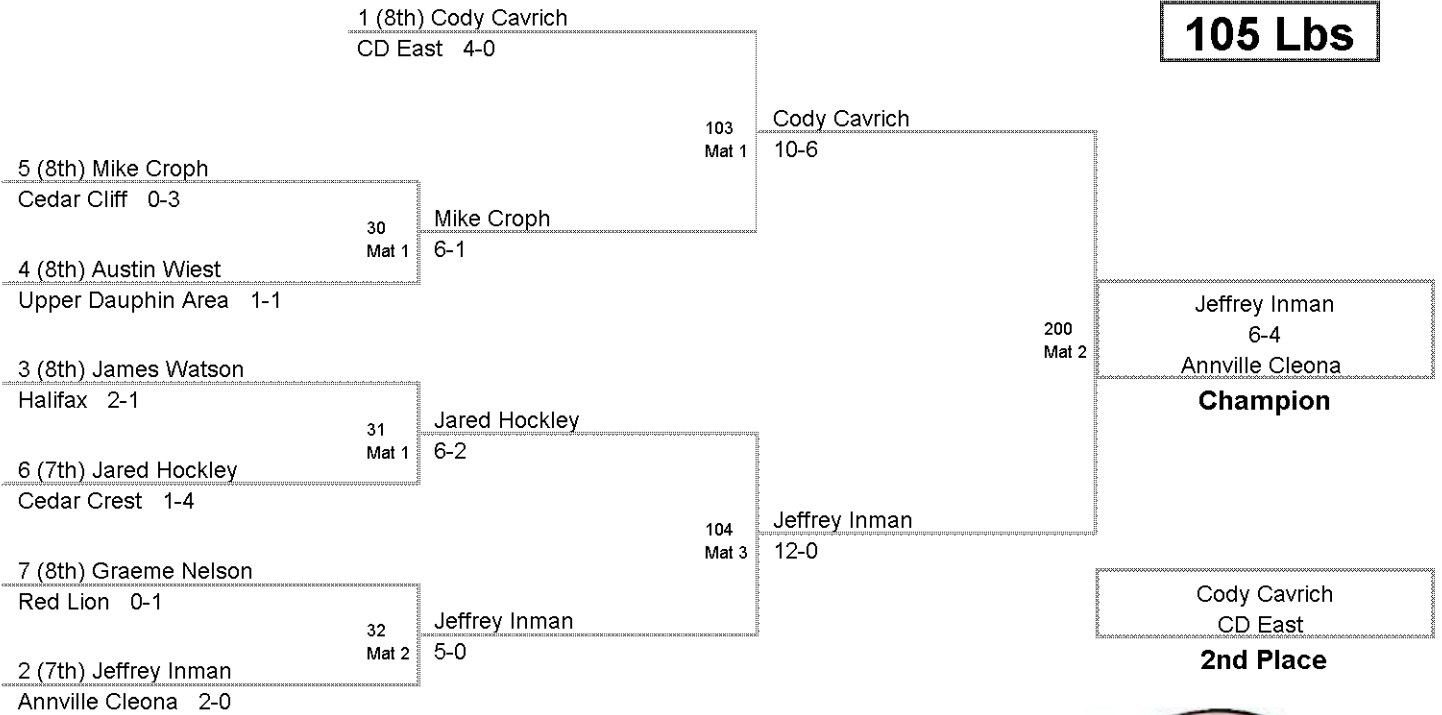

LIFAX JR. HIGH INVITATION
JUNIOR HIGH

95 Lbs

LIFAX JR. HIGH INVITATION
JUNIOR HIGH

100 Lbs

LIFAX JR. HIGH INVITATION
JUNIOR HIGH

105 Lbs

LIFAX JR. HIGH INVITATION
JUNIOR HIGH

110 Lbs