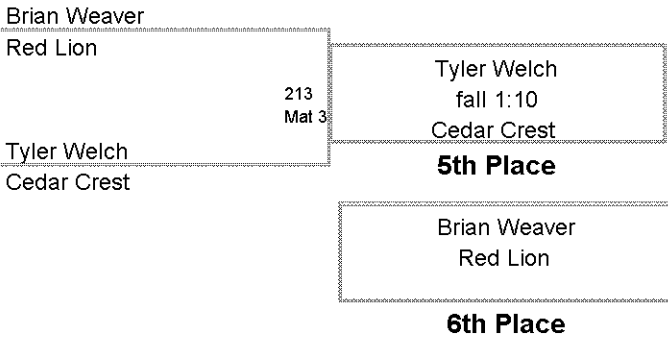

LIFAX JR. HIGH INVITATION
JUNIOR HIGH

115 Lbs

LIFAX JR. HIGH INVITATION
JUNIOR HIGH

122 Lbs

LIFAX JR. HIGH INVITATION
JUNIOR HIGH

130 Lbs

LIFAX JR. HIGH INVITATION
JUNIOR HIGH

138 Lbs