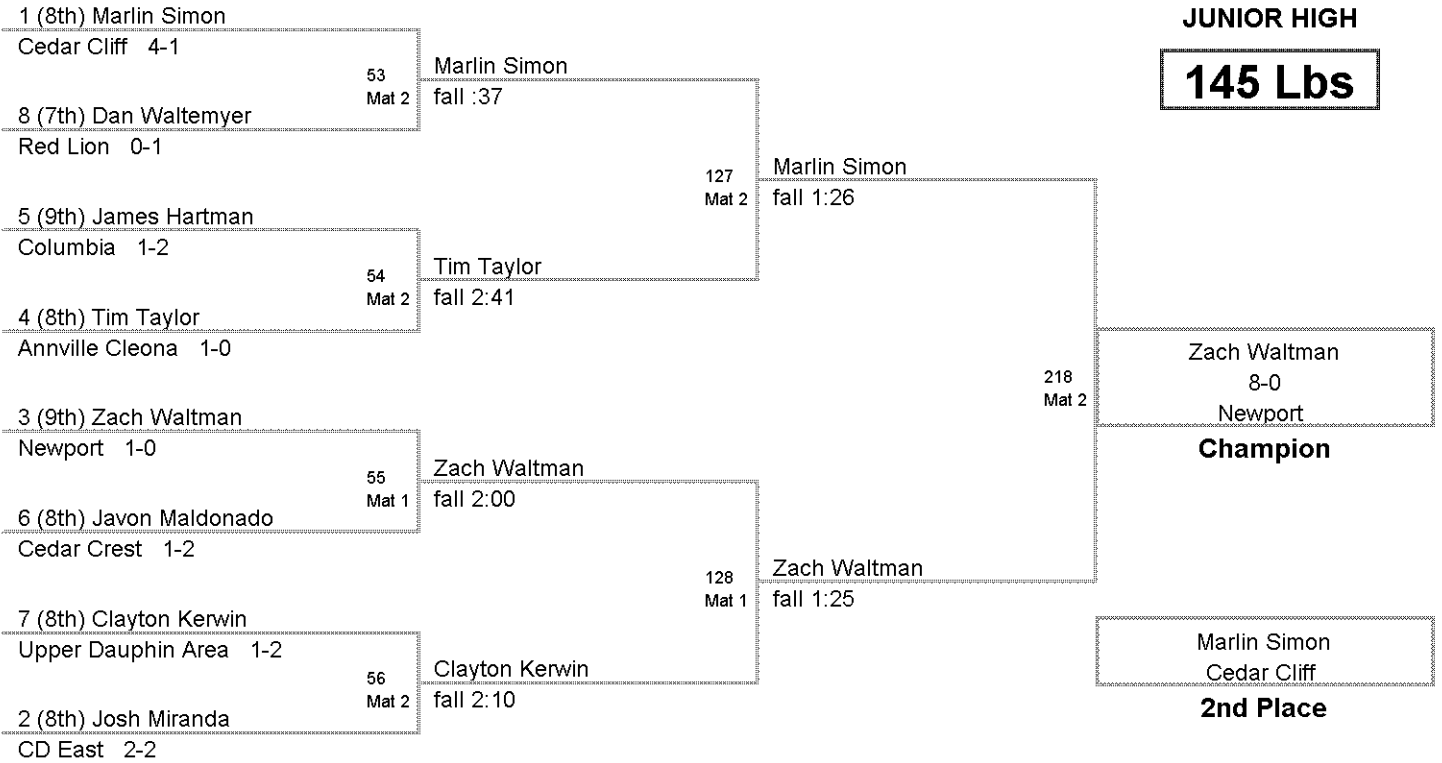

LIFAX JR. HIGH INVITATION
JUNIOR HIGH

145 Lbs