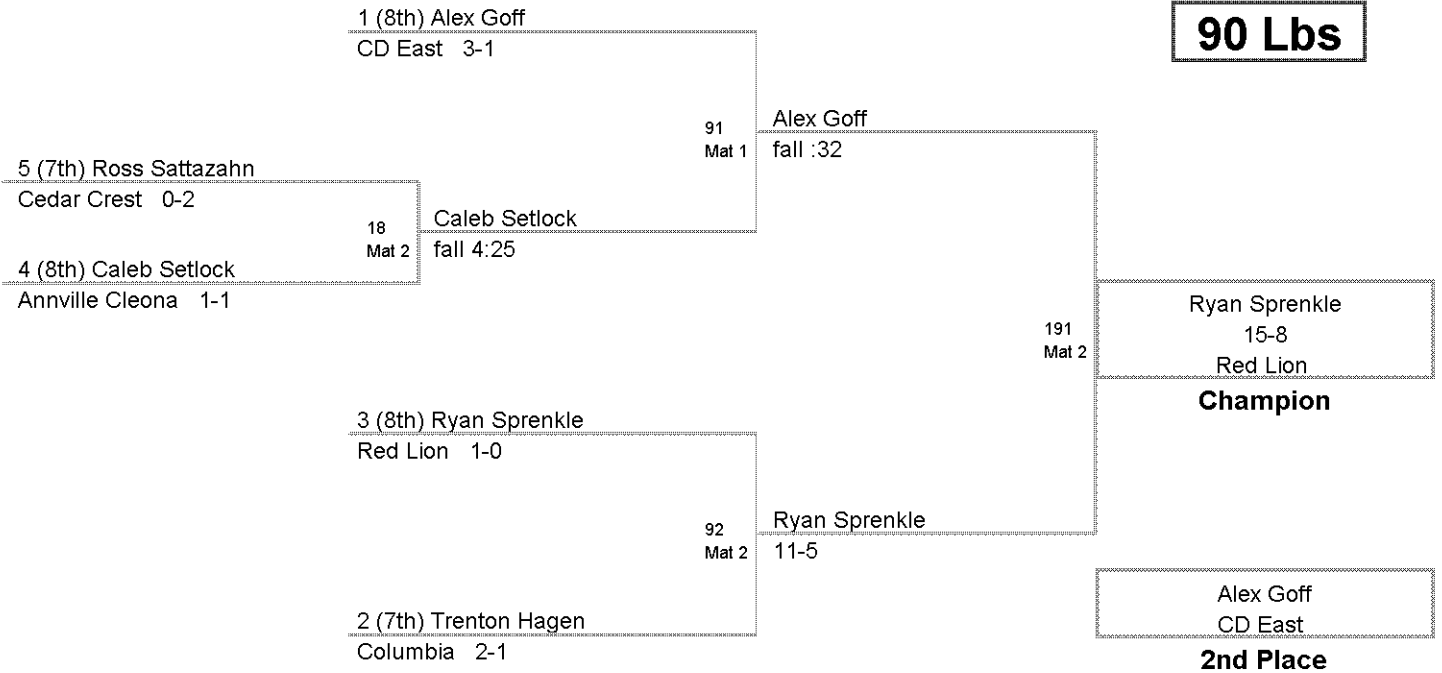

LIFAX JR. HIGH INVITATION
JUNIOR HIGH

75 Lbs

LIFAX JR. HIGH INVITATION/
JUNIOR HIGH

80 Lbs

**HALIFAX JR. HIGH INVITATION
JUNIOR HIGH**

85 Lbs

LIFAX JR. HIGH INVITATION
JUNIOR HIGH

90 Lbs