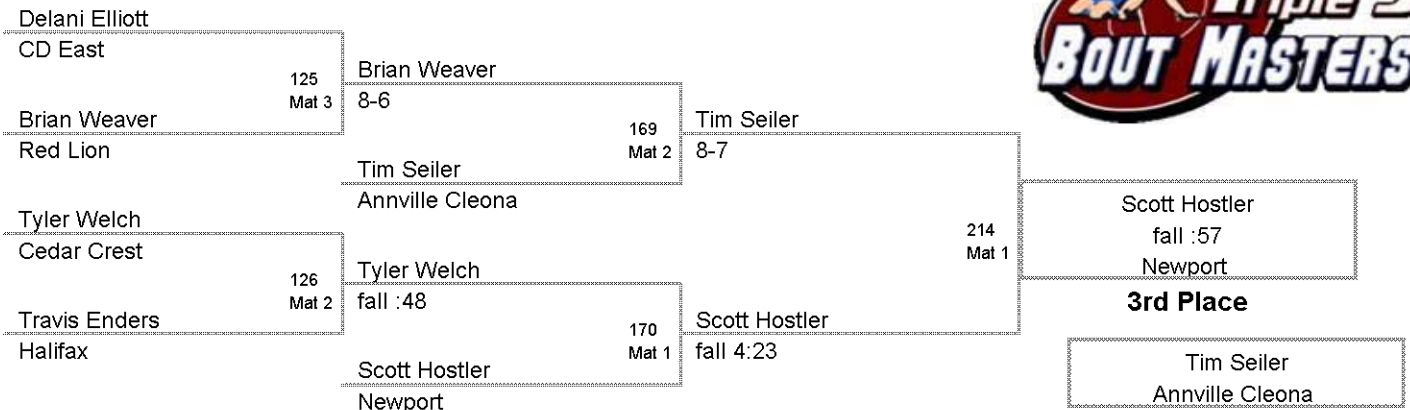

LIFAX JR. HIGH INVITATION
JUNIOR HIGH

115 Lbs

LIFAX JR. HIGH INVITATION
JUNIOR HIGH

122 Lbs

LIFAX JR. HIGH INVITATION
JUNIOR HIGH

130 Lbs

LIFAX JR. HIGH INVITATION
JUNIOR HIGH

138 Lbs