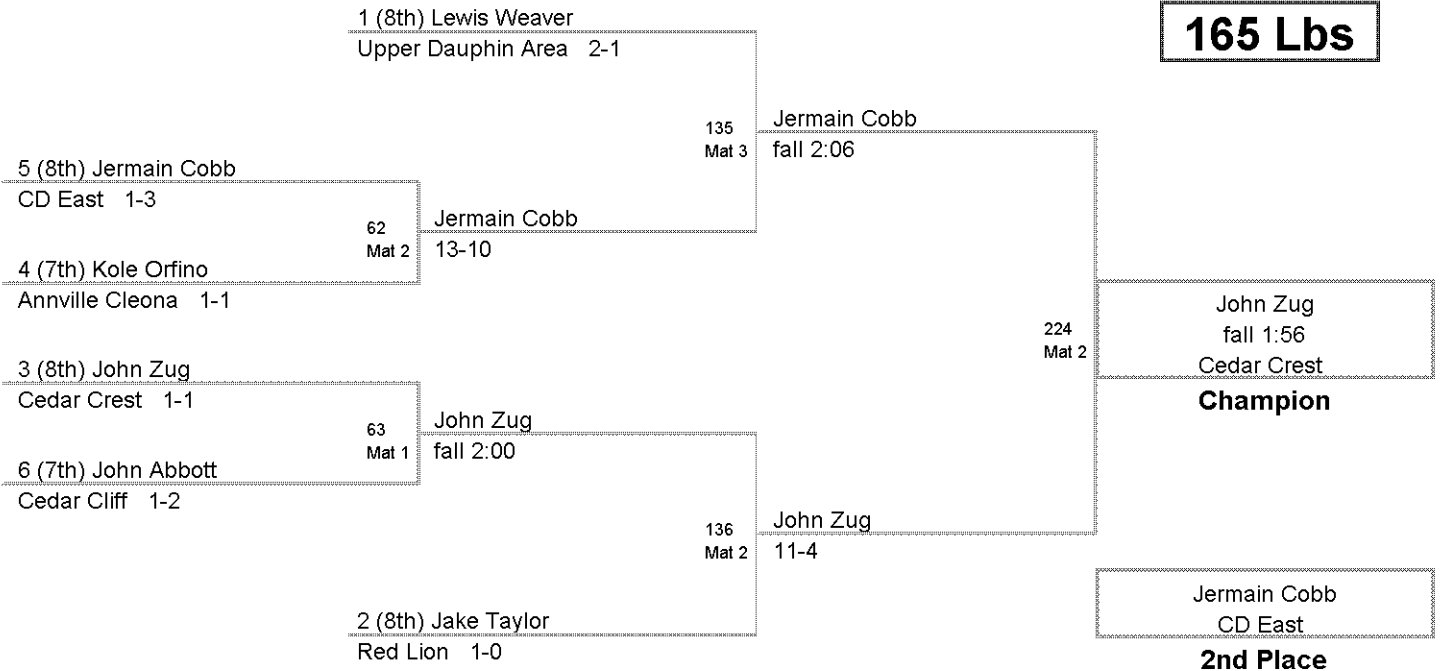

LIFAX JR. HIGH INVITATION
JUNIOR HIGH

145 Lbs

LIFAX JR. HIGH INVITATION
JUNIOR HIGH

155 Lbs

LIFAX JR. HIGH INVITATION
JUNIOR HIGH

165 Lbs

LIFAX JR. HIGH INVITATION/
JUNIOR HIGH

185 Lbs