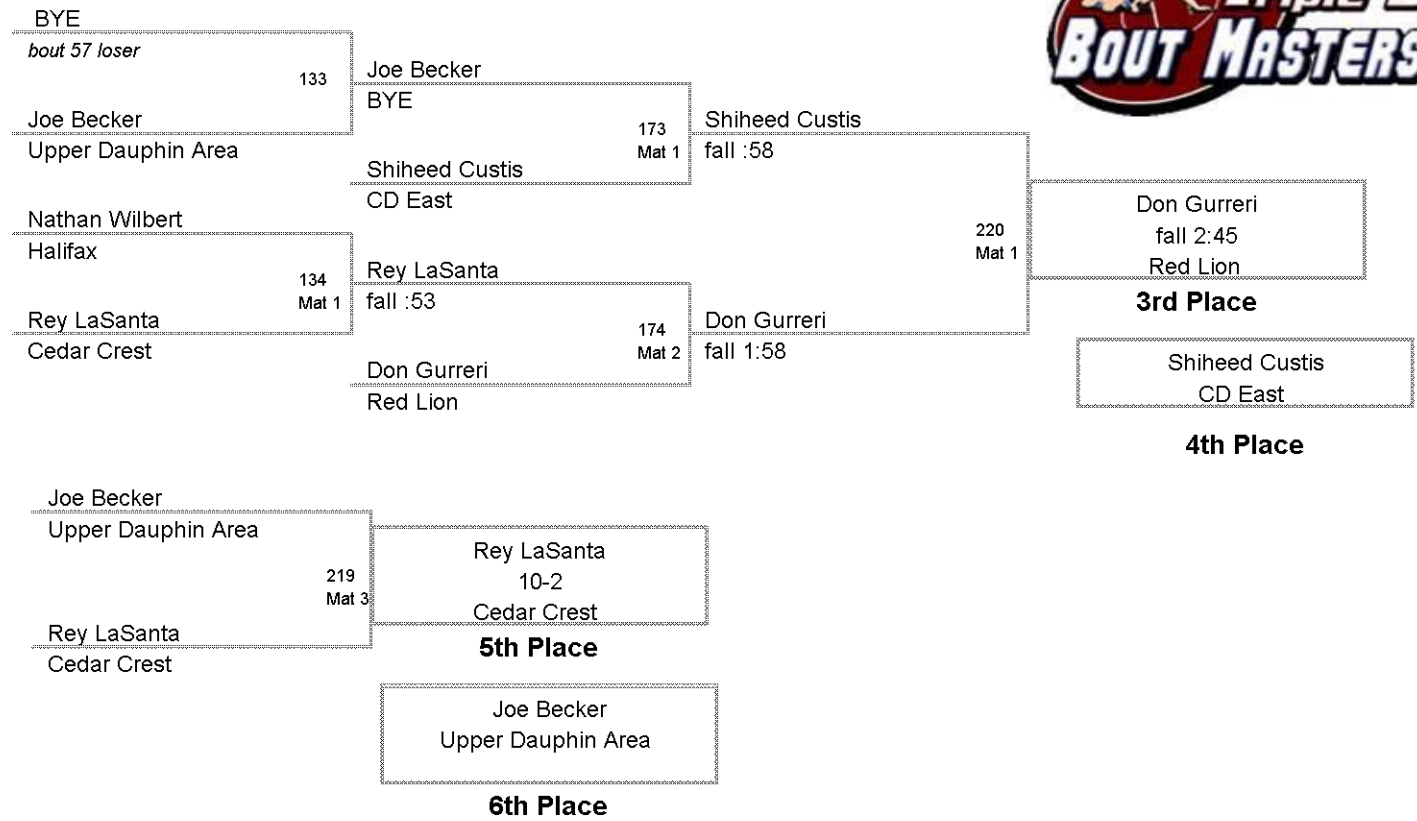

LIFAX JR. HIGH INVITATION
JUNIOR HIGH

155 Lbs