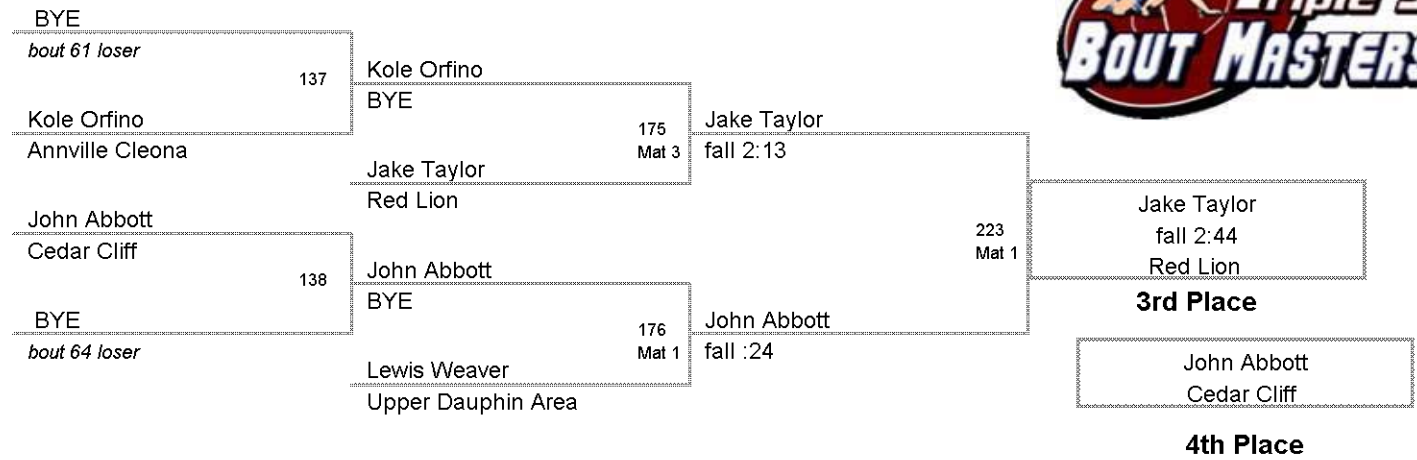

LIFAX JR. HIGH INVITATION
JUNIOR HIGH

145 Lbs

LIFAX JR. HIGH INVITATION
JUNIOR HIGH

155 Lbs

LIFAX JR. HIGH INVITATION
JUNIOR HIGH

165 Lbs

LIFAX JR. HIGH INVITATION/
JUNIOR HIGH

185 Lbs