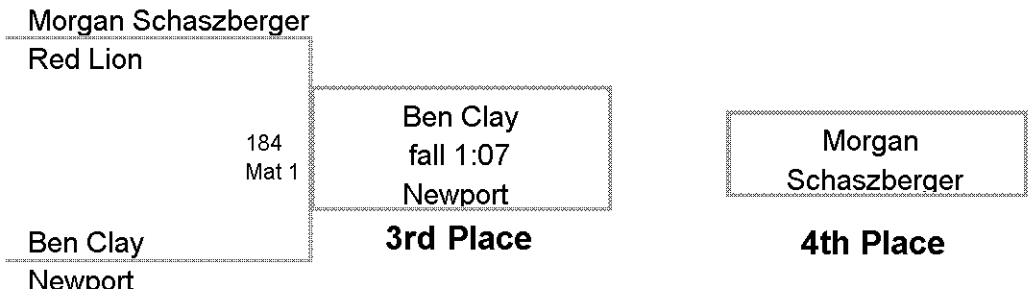

LIFAX JR. HIGH INVITATION
JUNIOR HIGH

75 Lbs

LIFAX JR. HIGH INVITATION/
JUNIOR HIGH

80 Lbs

**HALIFAX JR. HIGH INVITATION
JUNIOR HIGH**

85 Lbs

LIFAX JR. HIGH INVITATION
JUNIOR HIGH

90 Lbs