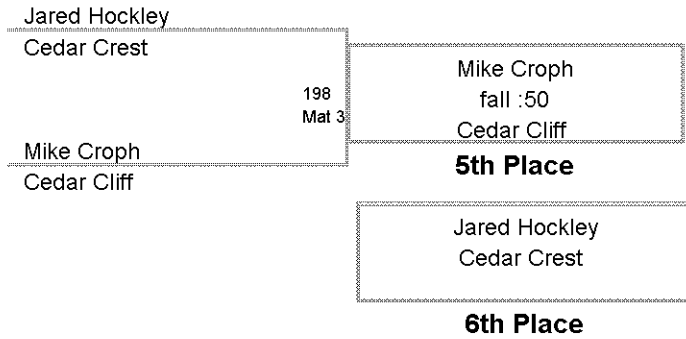

LIFAX JR. HIGH INVITATION
JUNIOR HIGH

95 Lbs

LIFAX JR. HIGH INVITATION
JUNIOR HIGH

100 Lbs

LIFAX JR. HIGH INVITATION
JUNIOR HIGH

105 Lbs

LIFAX JR. HIGH INVITATION
JUNIOR HIGH

110 Lbs