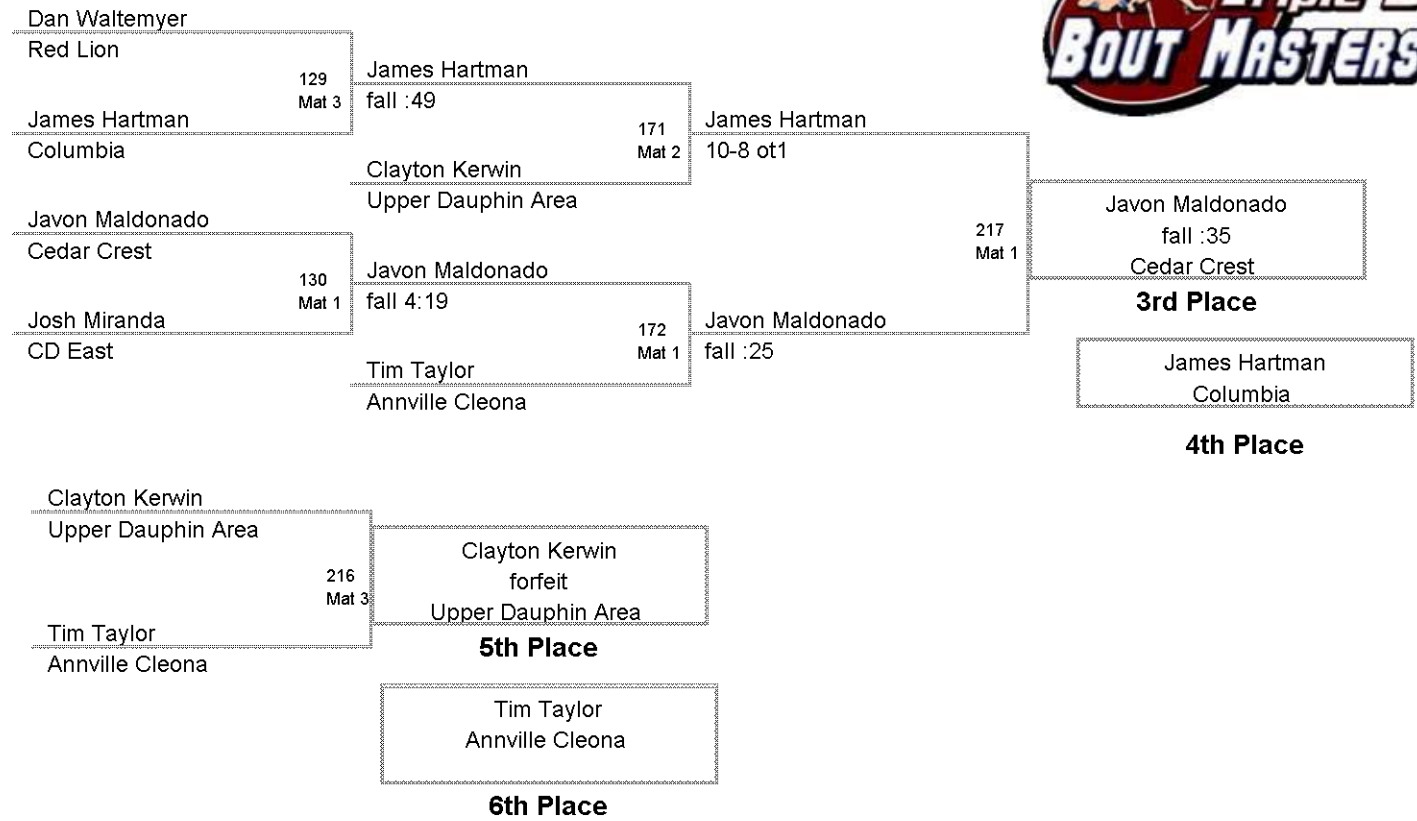

LIFAX JR. HIGH INVITATION
JUNIOR HIGH

145 Lbs