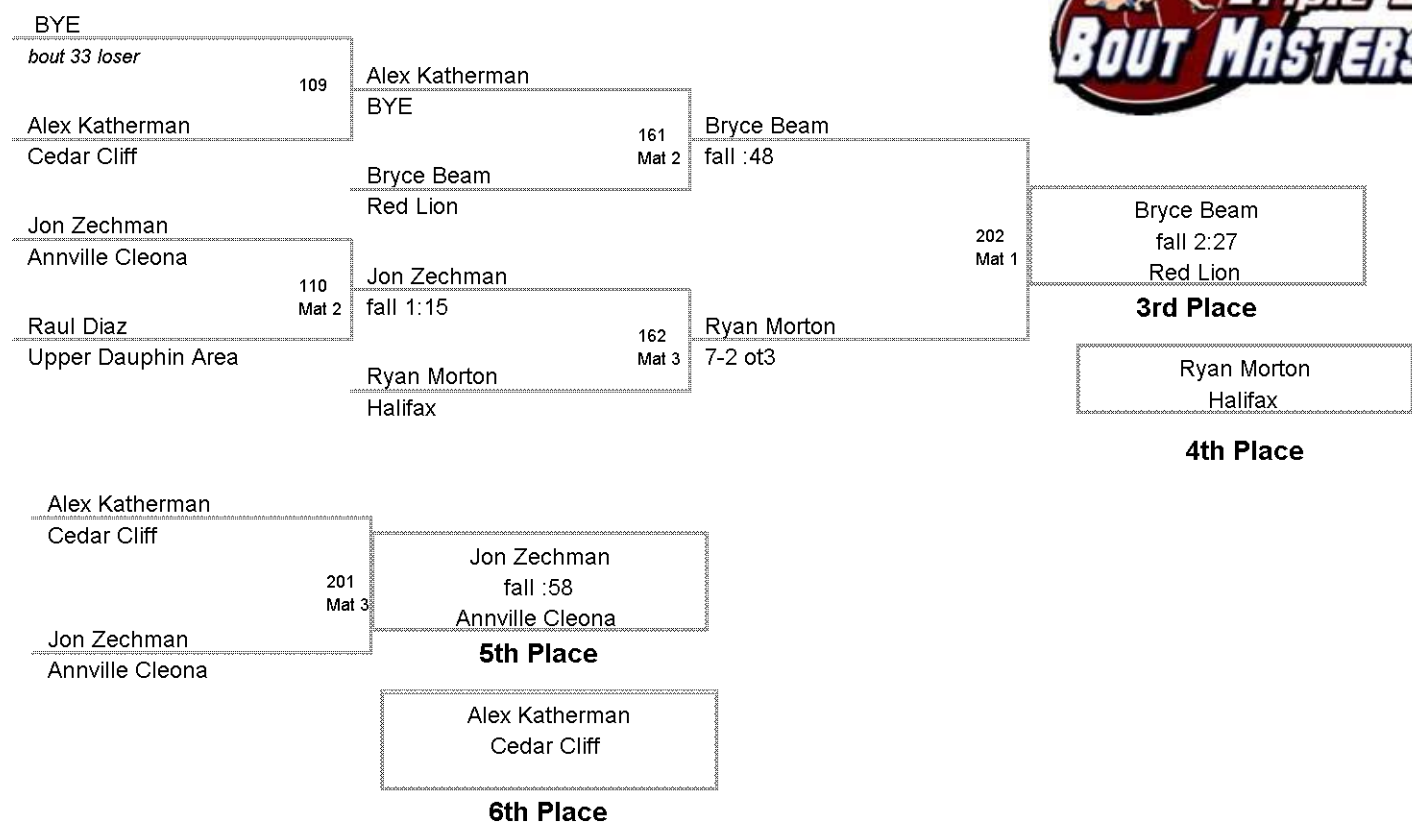

LIFAX JR. HIGH INVITATION
JUNIOR HIGH

95 Lbs

LIFAX JR. HIGH INVITATION
JUNIOR HIGH

100 Lbs

LIFAX JR. HIGH INVITATION
JUNIOR HIGH

105 Lbs

LIFAX JR. HIGH INVITATION
JUNIOR HIGH

110 Lbs