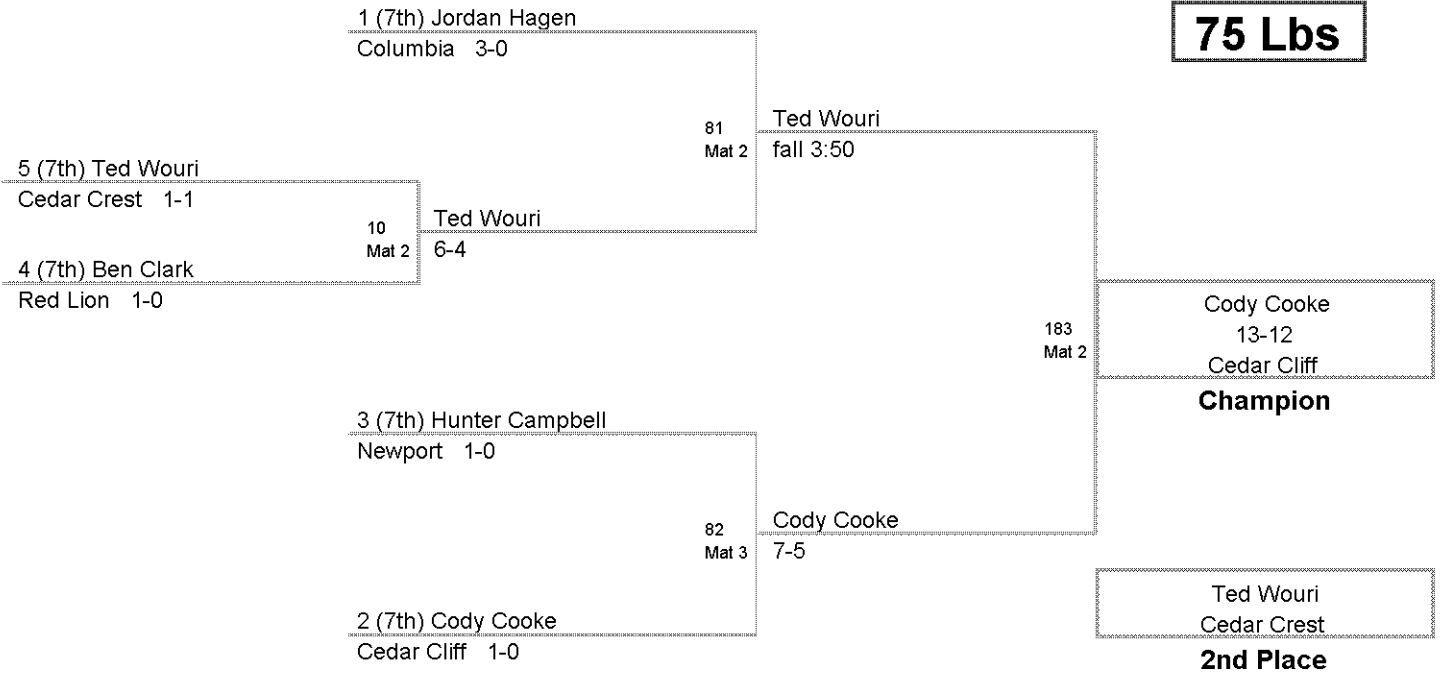

LIFAX JR. HIGH INVITATION
JUNIOR HIGH

75 Lbs

LIFAX JR. HIGH INVITATION/
JUNIOR HIGH

80 Lbs

**HALIFAX JR. HIGH INVITATION
JUNIOR HIGH**

85 Lbs

LIFAX JR. HIGH INVITATION
JUNIOR HIGH

90 Lbs