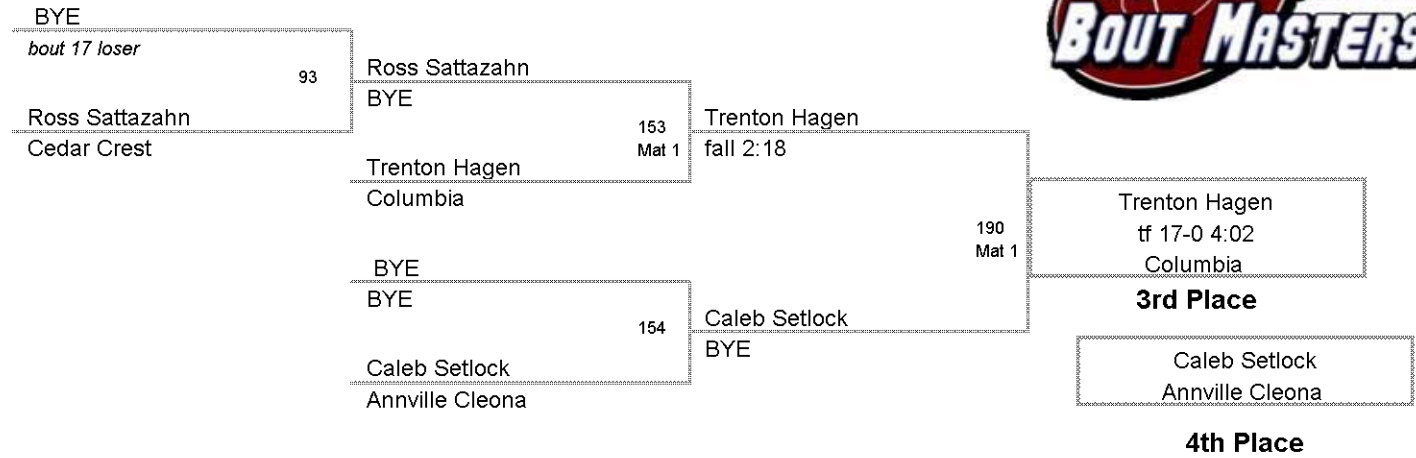

LIFAX JR. HIGH INVITATION
JUNIOR HIGH

75 Lbs

LIFAX JR. HIGH INVITATION/
JUNIOR HIGH

80 Lbs

**HALIFAX JR. HIGH INVITATION
JUNIOR HIGH**

85 Lbs

LIFAX JR. HIGH INVITATION
JUNIOR HIGH

90 Lbs