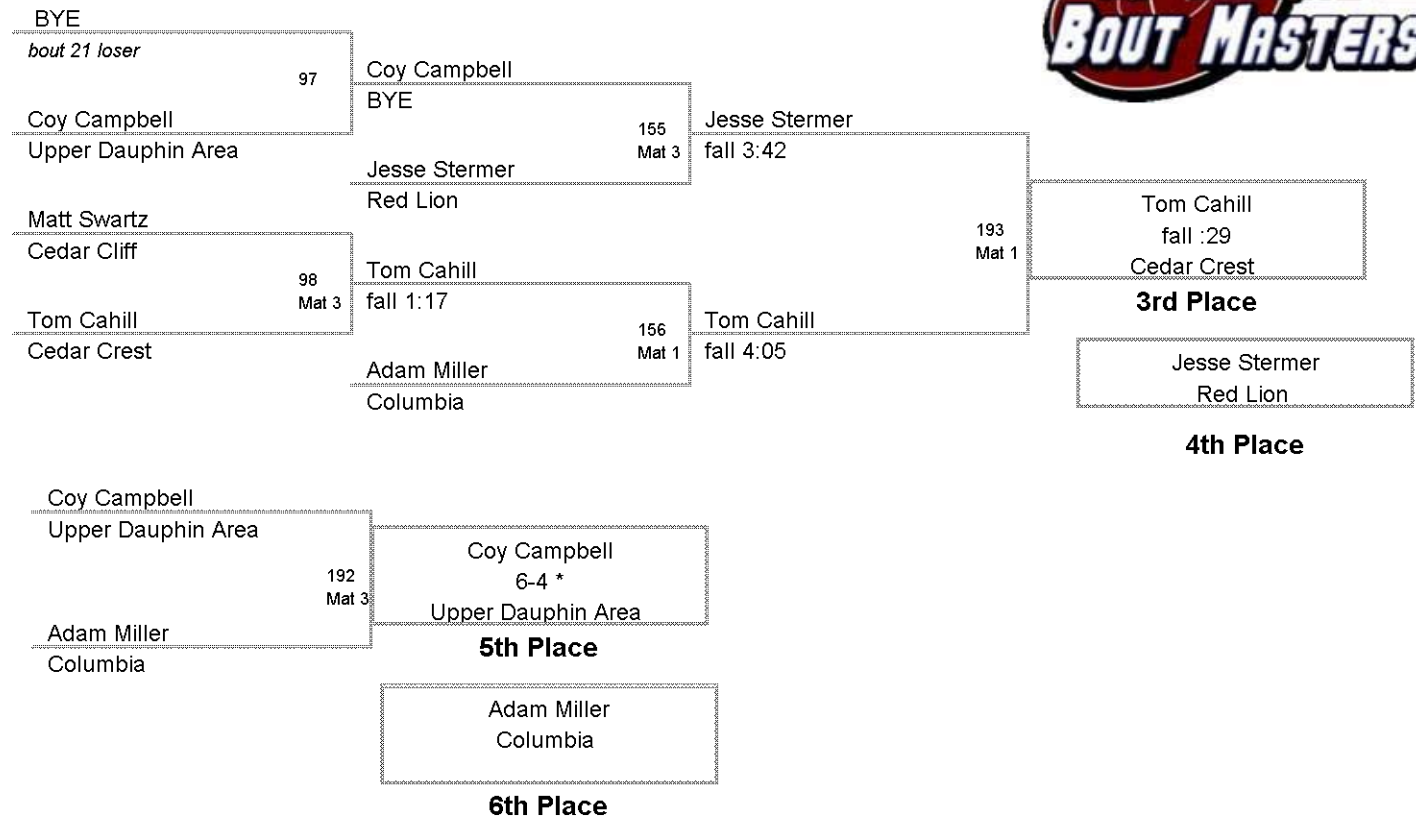

LIFAX JR. HIGH INVITATION
JUNIOR HIGH

95 Lbs