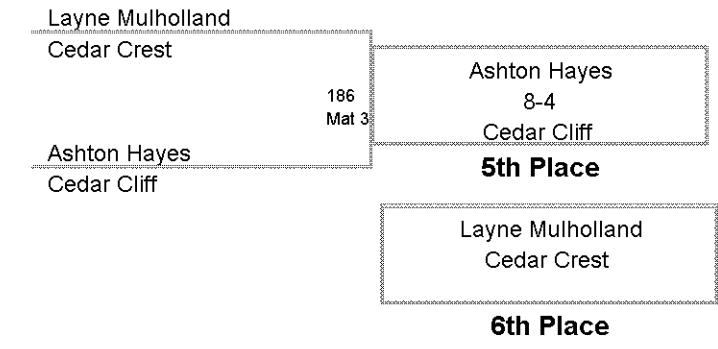

LIFAX JR. HIGH INVITATION
JUNIOR HIGH

75 Lbs

LIFAX JR. HIGH INVITATION/
JUNIOR HIGH

80 Lbs

**HALIFAX JR. HIGH INVITATION
JUNIOR HIGH**

85 Lbs

LIFAX JR. HIGH INVITATION
JUNIOR HIGH

90 Lbs