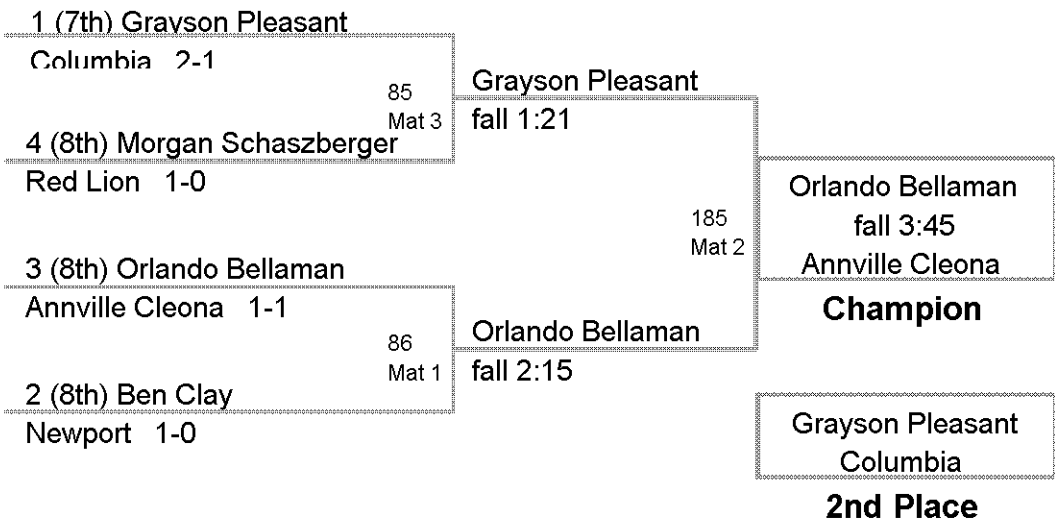

LIFAX JR. HIGH INVITATION
JUNIOR HIGH

75 Lbs

LIFAX JR. HIGH INVITATION/
JUNIOR HIGH

80 Lbs

**HALIFAX JR. HIGH INVITATION
JUNIOR HIGH**

85 Lbs

LIFAX JR. HIGH INVITATION
JUNIOR HIGH

90 Lbs