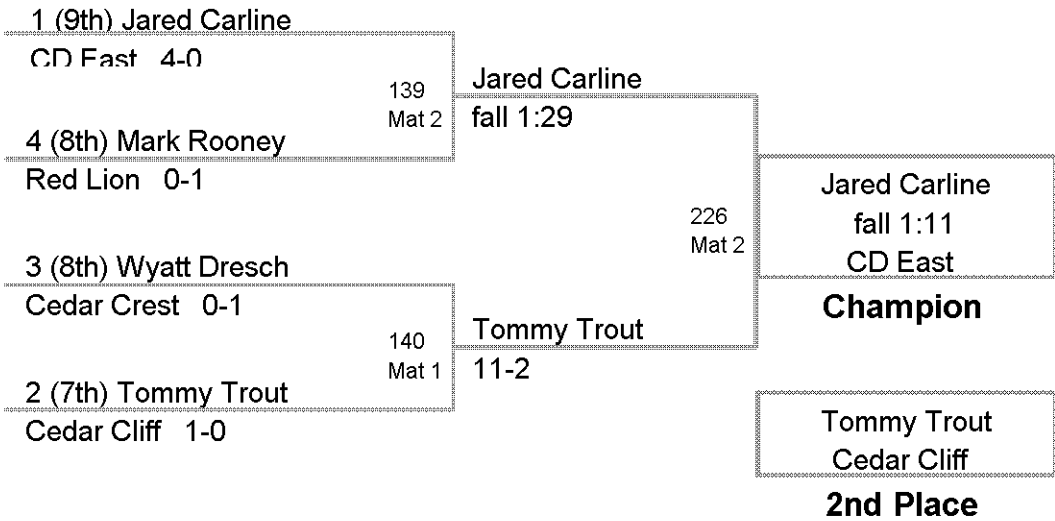

LIFAX JR. HIGH INVITATION
JUNIOR HIGH

145 Lbs

LIFAX JR. HIGH INVITATION
JUNIOR HIGH

155 Lbs

LIFAX JR. HIGH INVITATION
JUNIOR HIGH

165 Lbs

LIFAX JR. HIGH INVITATION/
JUNIOR HIGH

185 Lbs