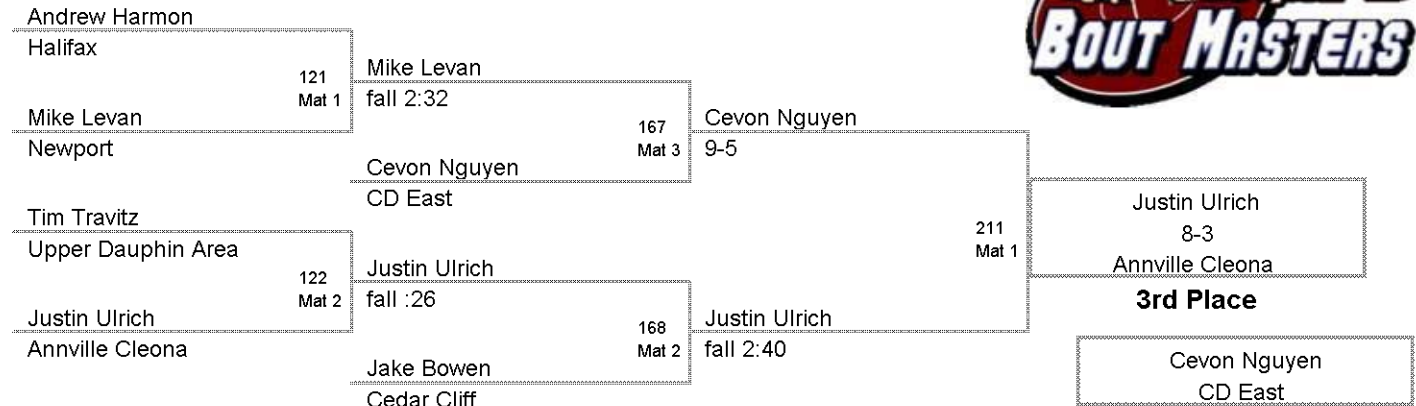

LIFAX JR. HIGH INVITATION
JUNIOR HIGH

115 Lbs

LIFAX JR. HIGH INVITATION
JUNIOR HIGH

122 Lbs

LIFAX JR. HIGH INVITATION
JUNIOR HIGH

130 Lbs

LIFAX JR. HIGH INVITATION
JUNIOR HIGH

138 Lbs