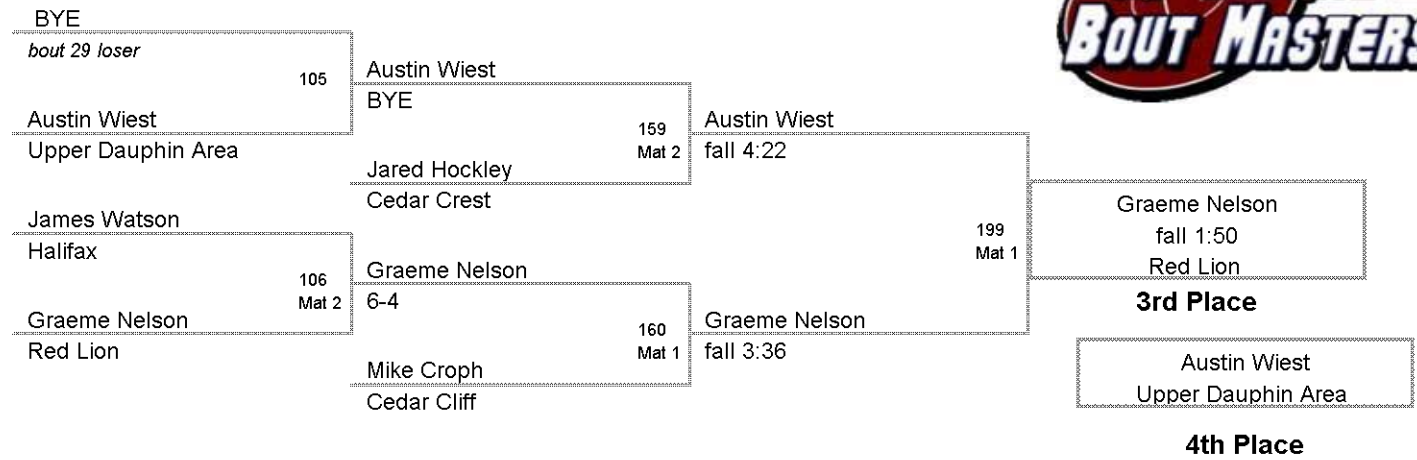

LIFAX JR. HIGH INVITATION
JUNIOR HIGH

95 Lbs

LIFAX JR. HIGH INVITATION
JUNIOR HIGH

100 Lbs

LIFAX JR. HIGH INVITATION
JUNIOR HIGH

105 Lbs

LIFAX JR. HIGH INVITATION
JUNIOR HIGH

110 Lbs