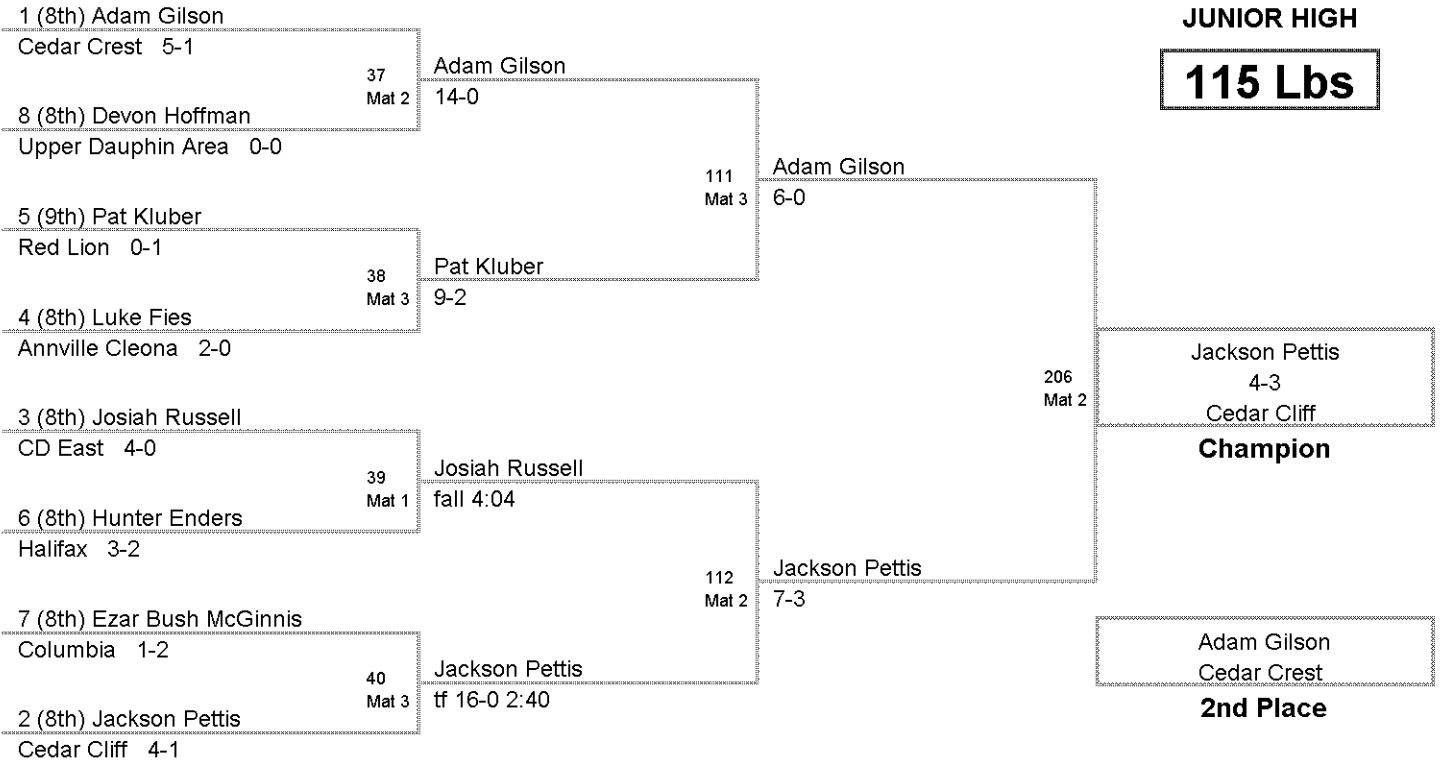

LIFAX JR. HIGH INVITATION
JUNIOR HIGH

115 Lbs