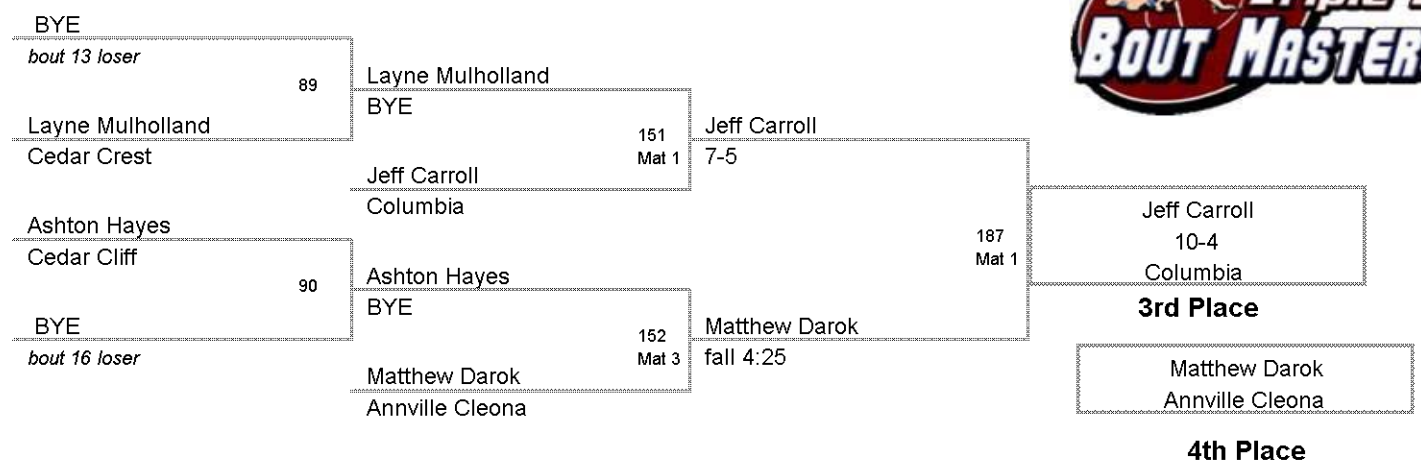

LIFAX JR. HIGH INVITATION
JUNIOR HIGH

75 Lbs

LIFAX JR. HIGH INVITATION/
JUNIOR HIGH

80 Lbs

**HALIFAX JR. HIGH INVITATION
JUNIOR HIGH**

85 Lbs

LIFAX JR. HIGH INVITATION
JUNIOR HIGH

90 Lbs