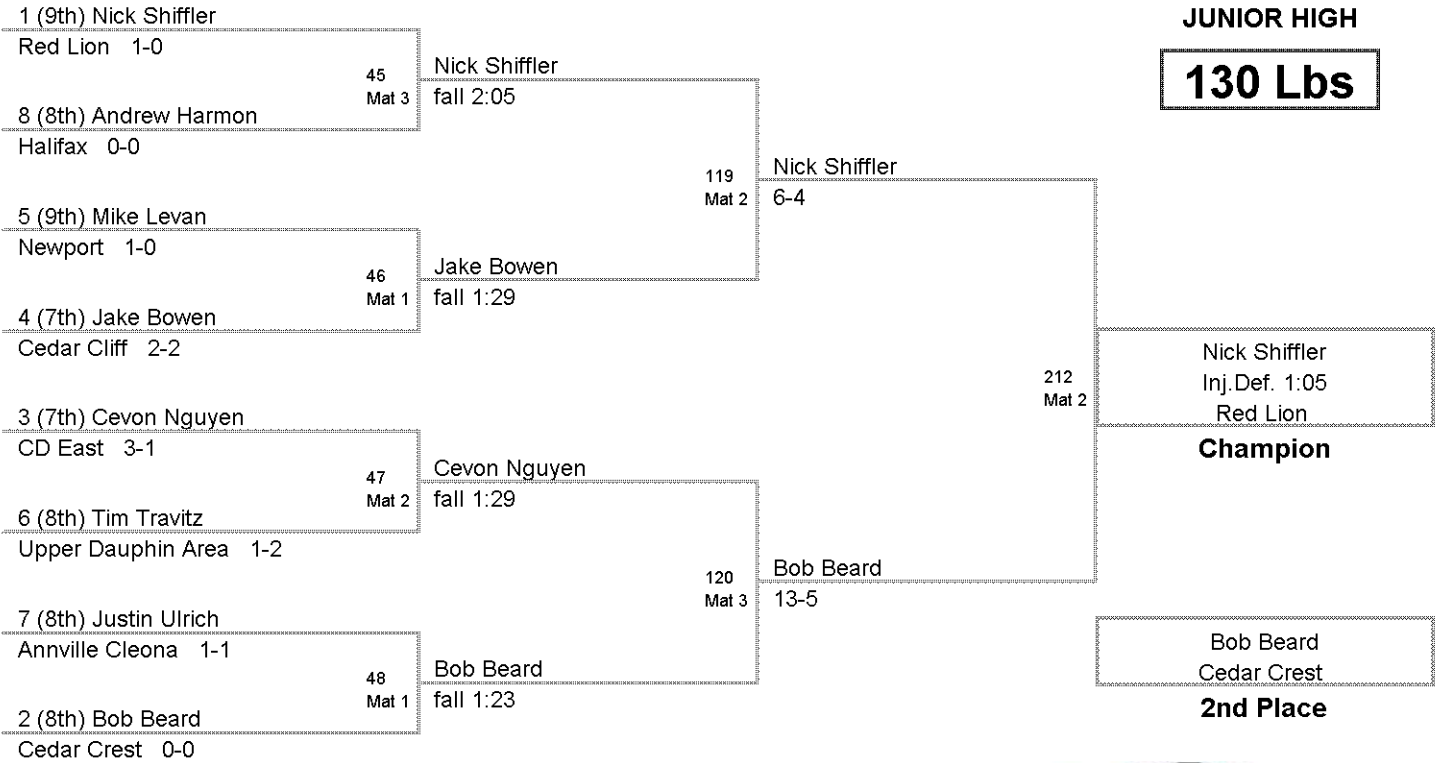

LIFAX JR. HIGH INVITATION
JUNIOR HIGH

115 Lbs

LIFAX JR. HIGH INVITATION
JUNIOR HIGH

122 Lbs

LIFAX JR. HIGH INVITATION
JUNIOR HIGH

130 Lbs

LIFAX JR. HIGH INVITATION
JUNIOR HIGH

138 Lbs