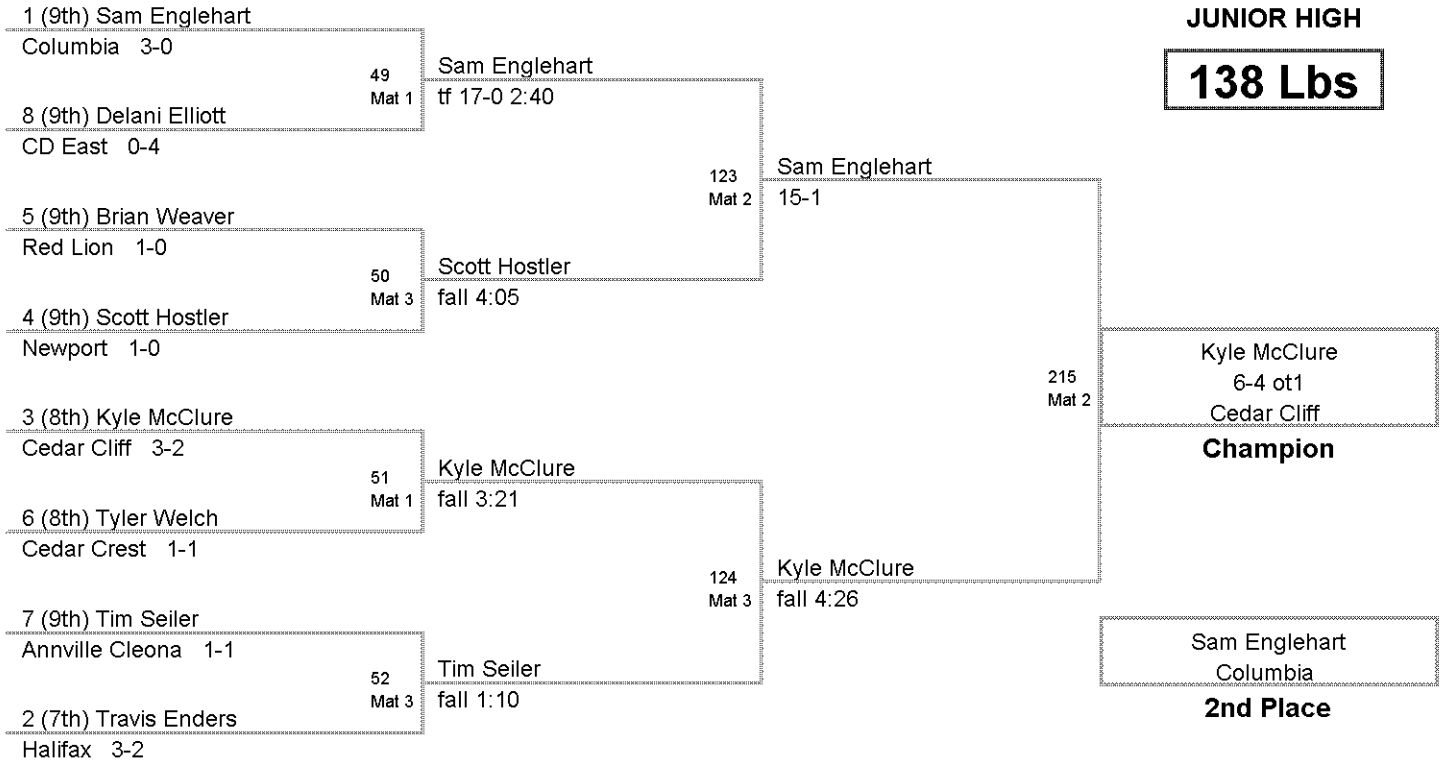

LIFAX JR. HIGH INVITATION
JUNIOR HIGH

115 Lbs

LIFAX JR. HIGH INVITATION
JUNIOR HIGH

122 Lbs

LIFAX JR. HIGH INVITATION
JUNIOR HIGH

130 Lbs

LIFAX JR. HIGH INVITATION
JUNIOR HIGH

138 Lbs