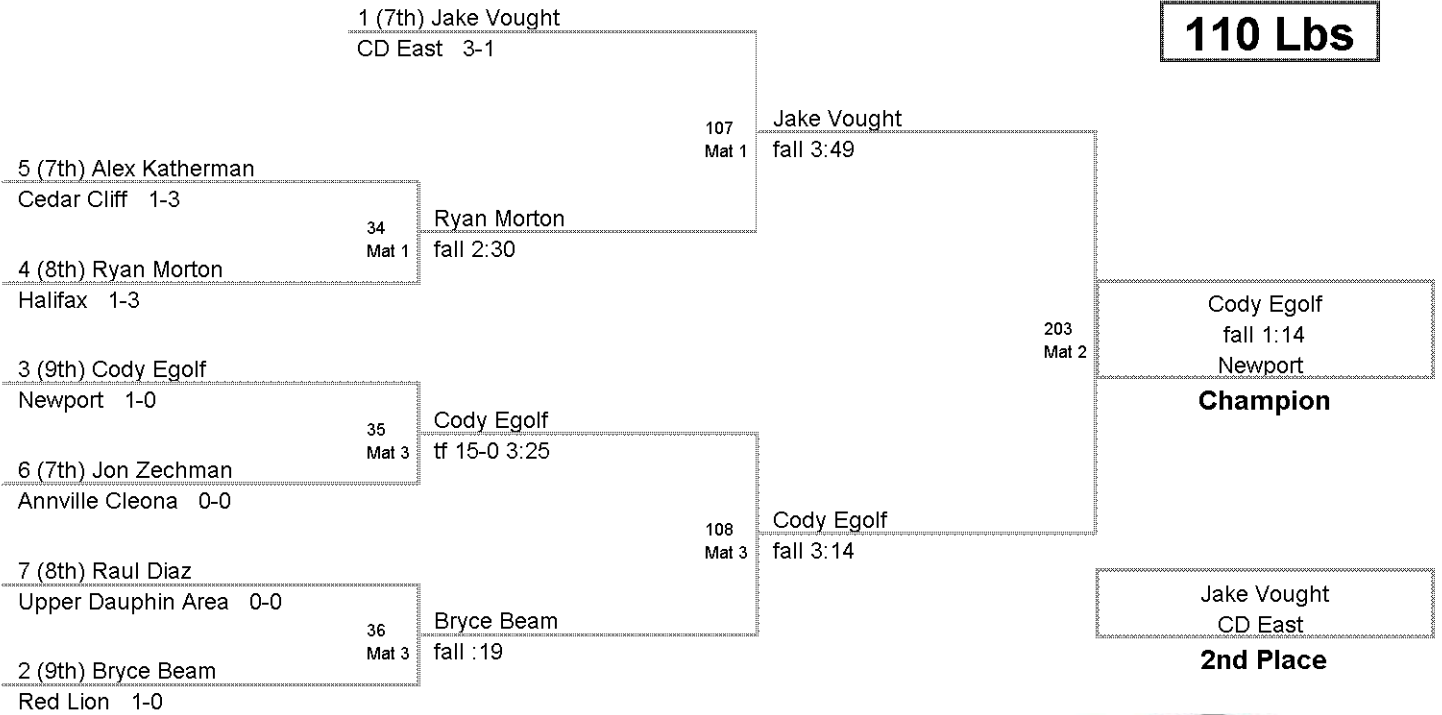

LIFAX JR. HIGH INVITATION
JUNIOR HIGH

95 Lbs

LIFAX JR. HIGH INVITATION
JUNIOR HIGH

100 Lbs

LIFAX JR. HIGH INVITATION
JUNIOR HIGH

105 Lbs

LIFAX JR. HIGH INVITATION
JUNIOR HIGH

110 Lbs