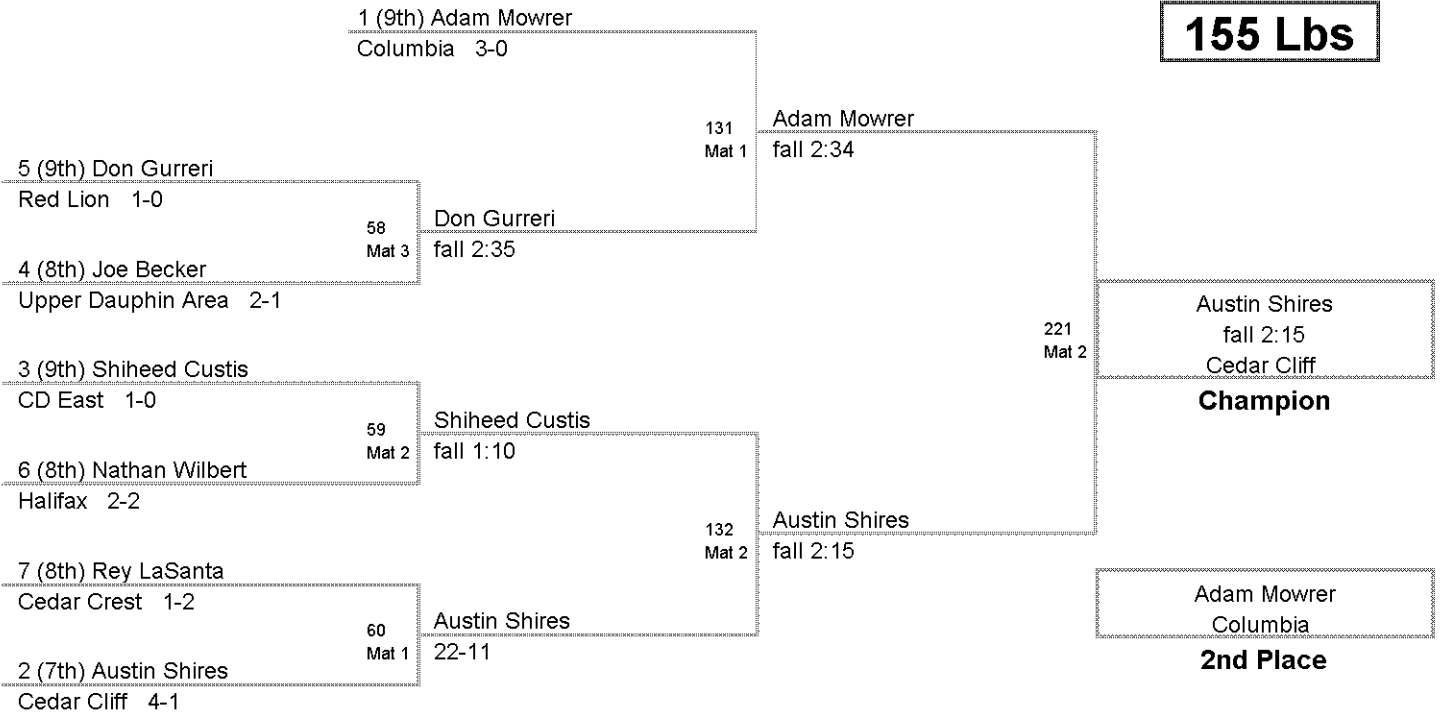

LIFAX JR. HIGH INVITATION
JUNIOR HIGH

155 Lbs