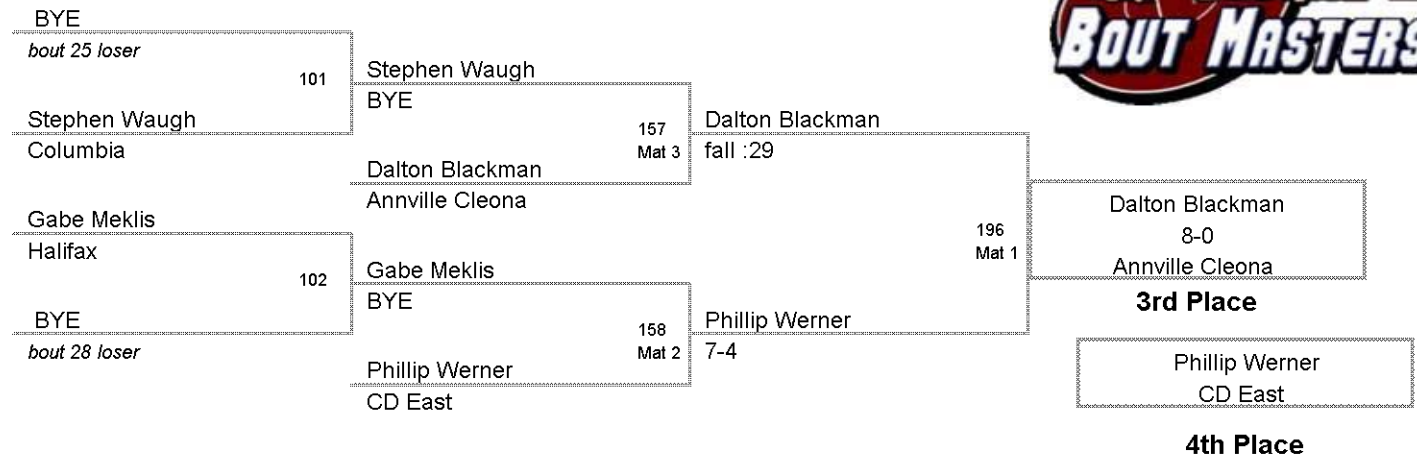

LIFAX JR. HIGH INVITATION
JUNIOR HIGH

100 Lbs