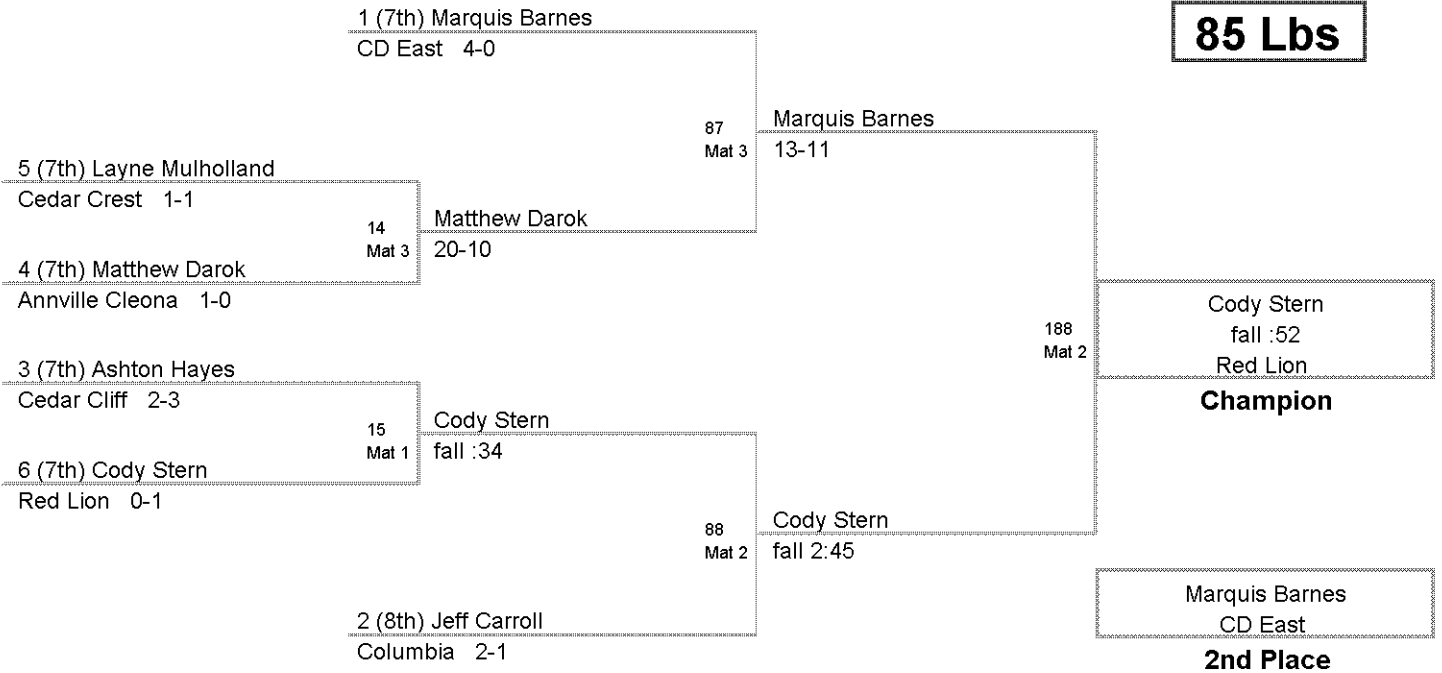

LIFAX JR. HIGH INVITATION
JUNIOR HIGH

75 Lbs

LIFAX JR. HIGH INVITATION/
JUNIOR HIGH

80 Lbs

**HALIFAX JR. HIGH INVITATION
JUNIOR HIGH**

85 Lbs

LIFAX JR. HIGH INVITATION
JUNIOR HIGH

90 Lbs