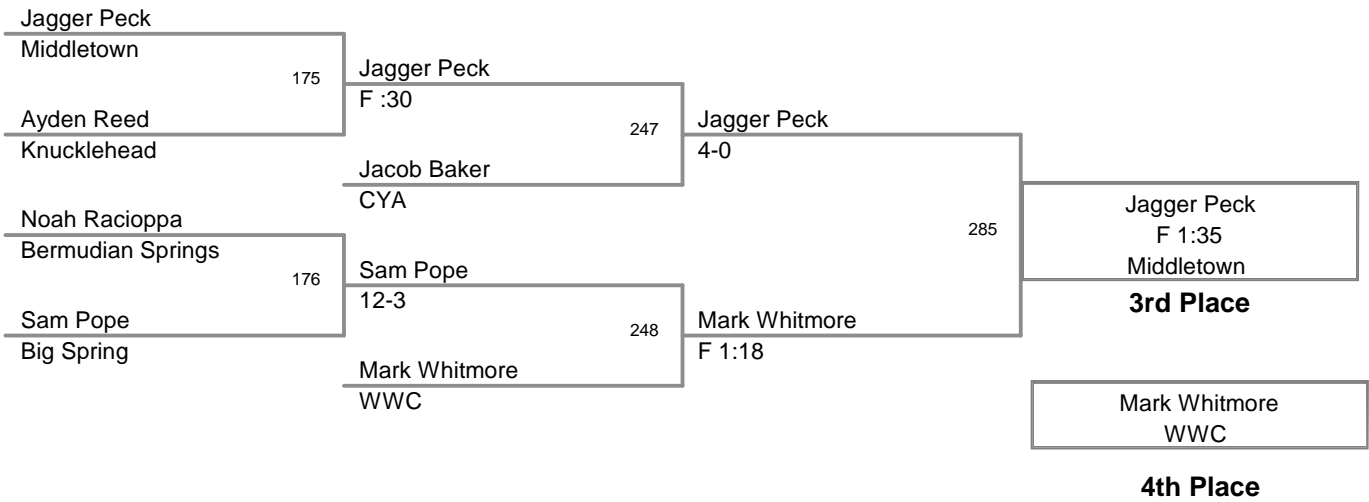

**CIALS SCHOLARSHIP TOUR  
2ndU**

**46 Lbs**

**WRESTLING SCHOLARSHIP TOUR  
2ndU**

**50 Lbs**

WRESTLING SCHOLARSHIP TOUR  
2ndU

**56 Lbs**

**DIALS SCHOLARSHIP TOUR  
2ndU**

**63 Lbs**

**DIJALS SCHOLARSHIP TOUR  
2ndU**

**70 Lbs**