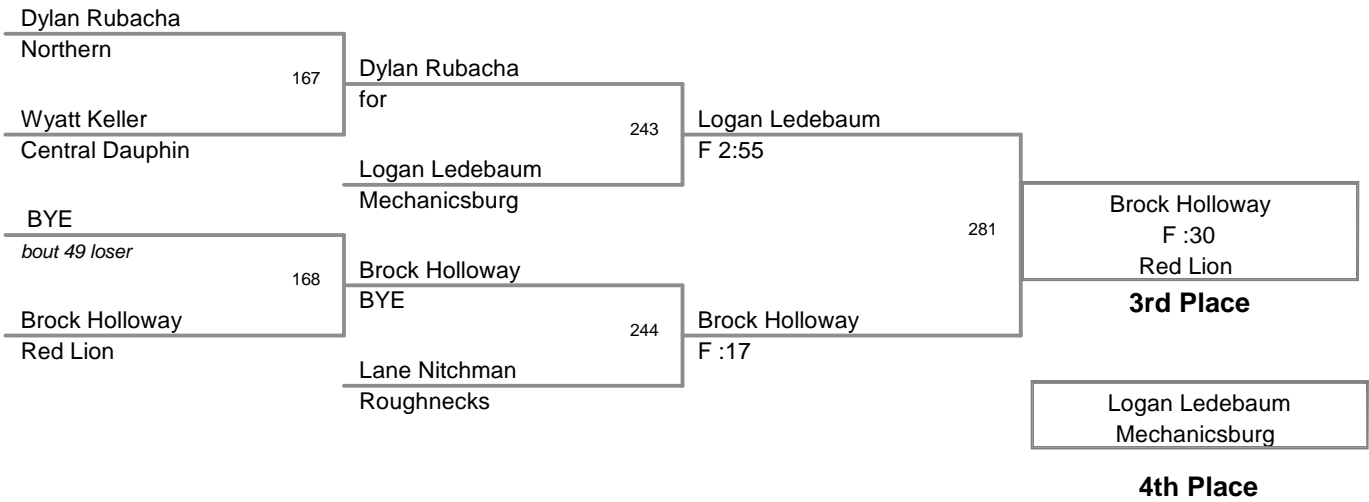

**CIALS SCHOLARSHIP TOUR  
2ndU**

**46 Lbs**

**WRESTLING SCHOLARSHIP TOUR  
2ndU**

**50 Lbs**

WRESTLING SCHOLARSHIP TOUR  
2ndU

**56 Lbs**

**DIALS SCHOLARSHIP TOUR  
2ndU**

**63 Lbs**

**DIJALS SCHOLARSHIP TOUR  
2ndU**

**70 Lbs**