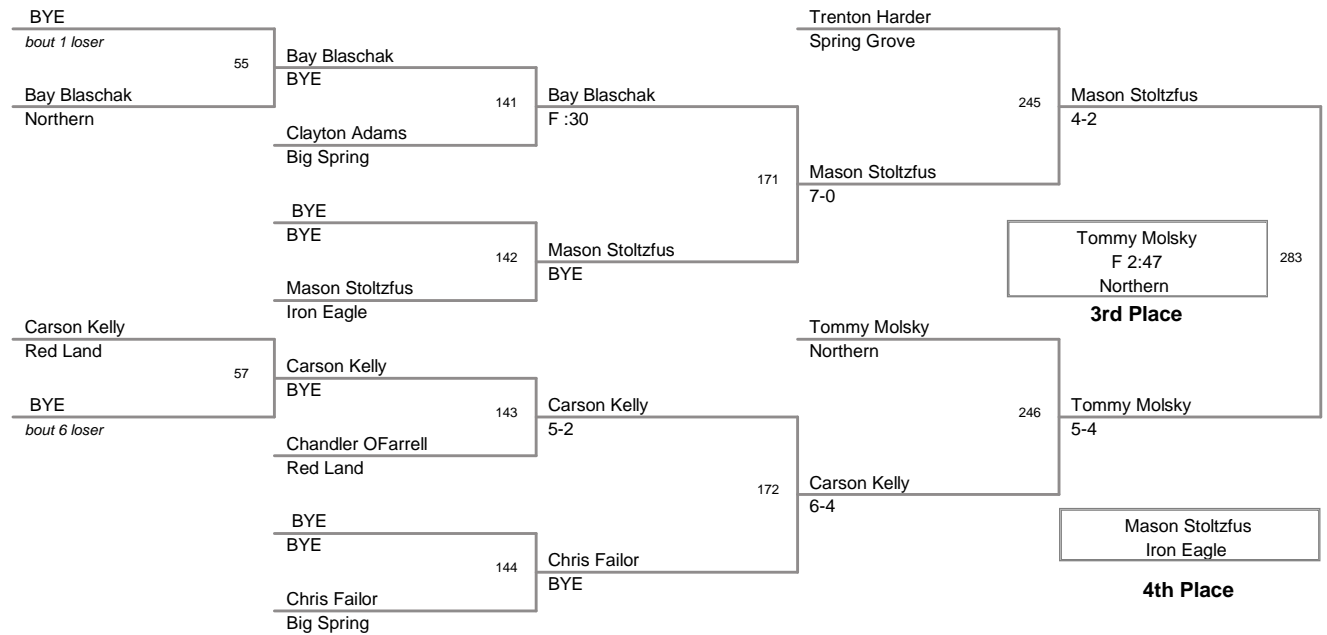

**CIALS SCHOLARSHIP TOUR  
2ndU**

**46 Lbs**

**WRESTLING SCHOLARSHIP TOUR  
2ndU**

**50 Lbs**

WRESTLING SCHOLARSHIP TOUR  
2ndU

**56 Lbs**

**DIALS SCHOLARSHIP TOUR  
2ndU**

**63 Lbs**

**DIJALS SCHOLARSHIP TOUR  
2ndU**

**70 Lbs**