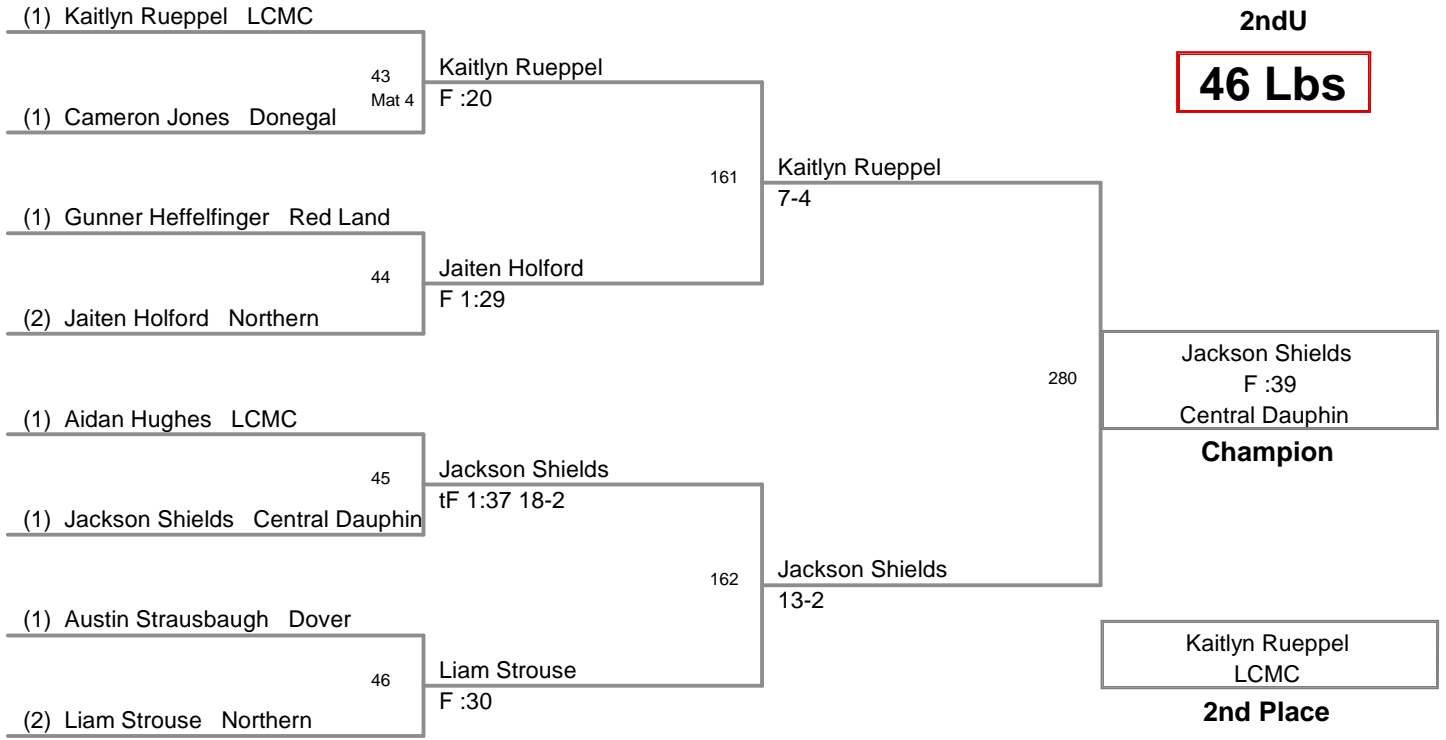

**CIALS SCHOLARSHIP TOUR  
2ndU**

**46 Lbs**

**WRESTLING SCHOLARSHIP TOUR  
2ndU**

**50 Lbs**

WRESTLING SCHOLARSHIP TOUR  
2ndU

**56 Lbs**

**DIALS SCHOLARSHIP TOUR  
2ndU**

**63 Lbs**

**DIJALS SCHOLARSHIP TOUR  
2ndU**

**70 Lbs**