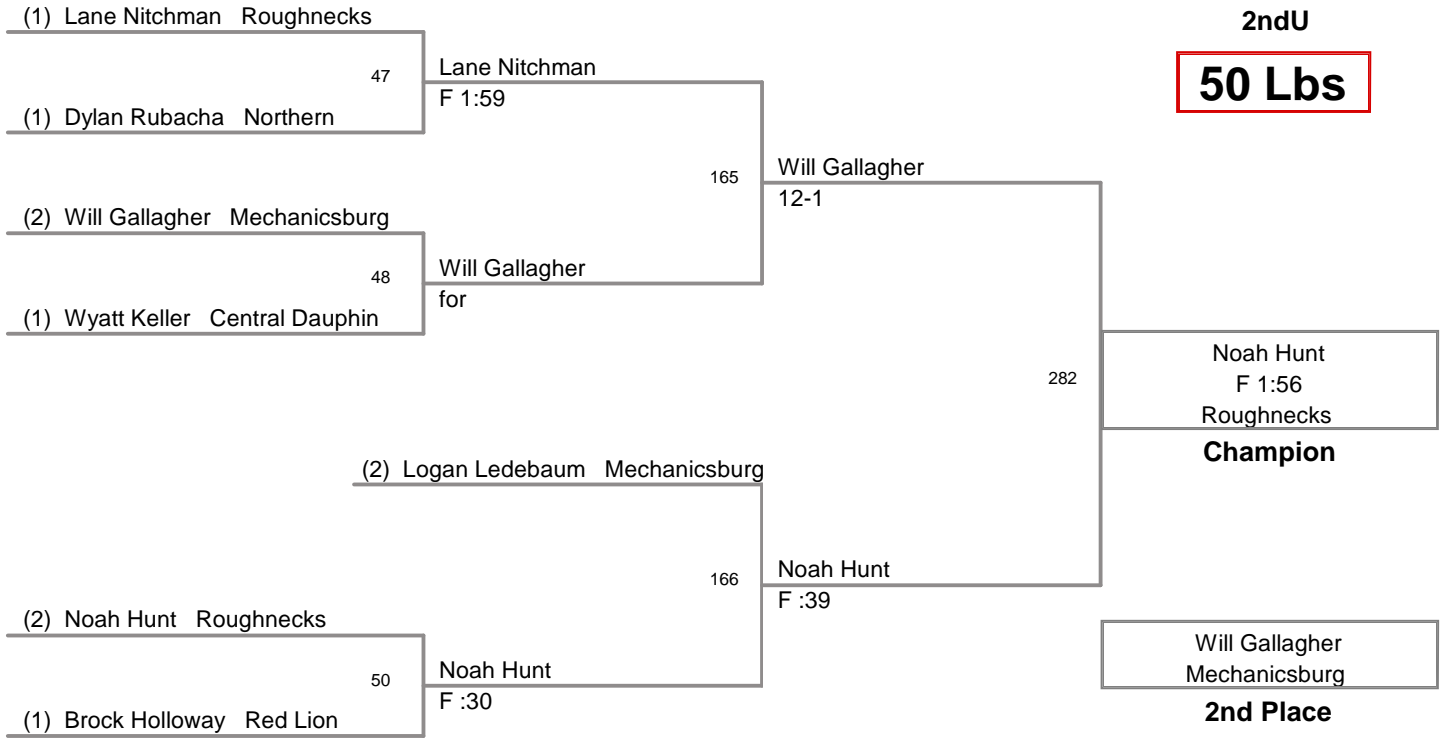

**CIALS SCHOLARSHIP TOUR  
2ndU**

**46 Lbs**

**WRESTLING SCHOLARSHIP TOUR  
2ndU**

**50 Lbs**

WRESTLING SCHOLARSHIP TOUR  
2ndU

**56 Lbs**

**DIALS SCHOLARSHIP TOUR  
2ndU**

**63 Lbs**

**DIJALS SCHOLARSHIP TOUR  
2ndU**

**70 Lbs**