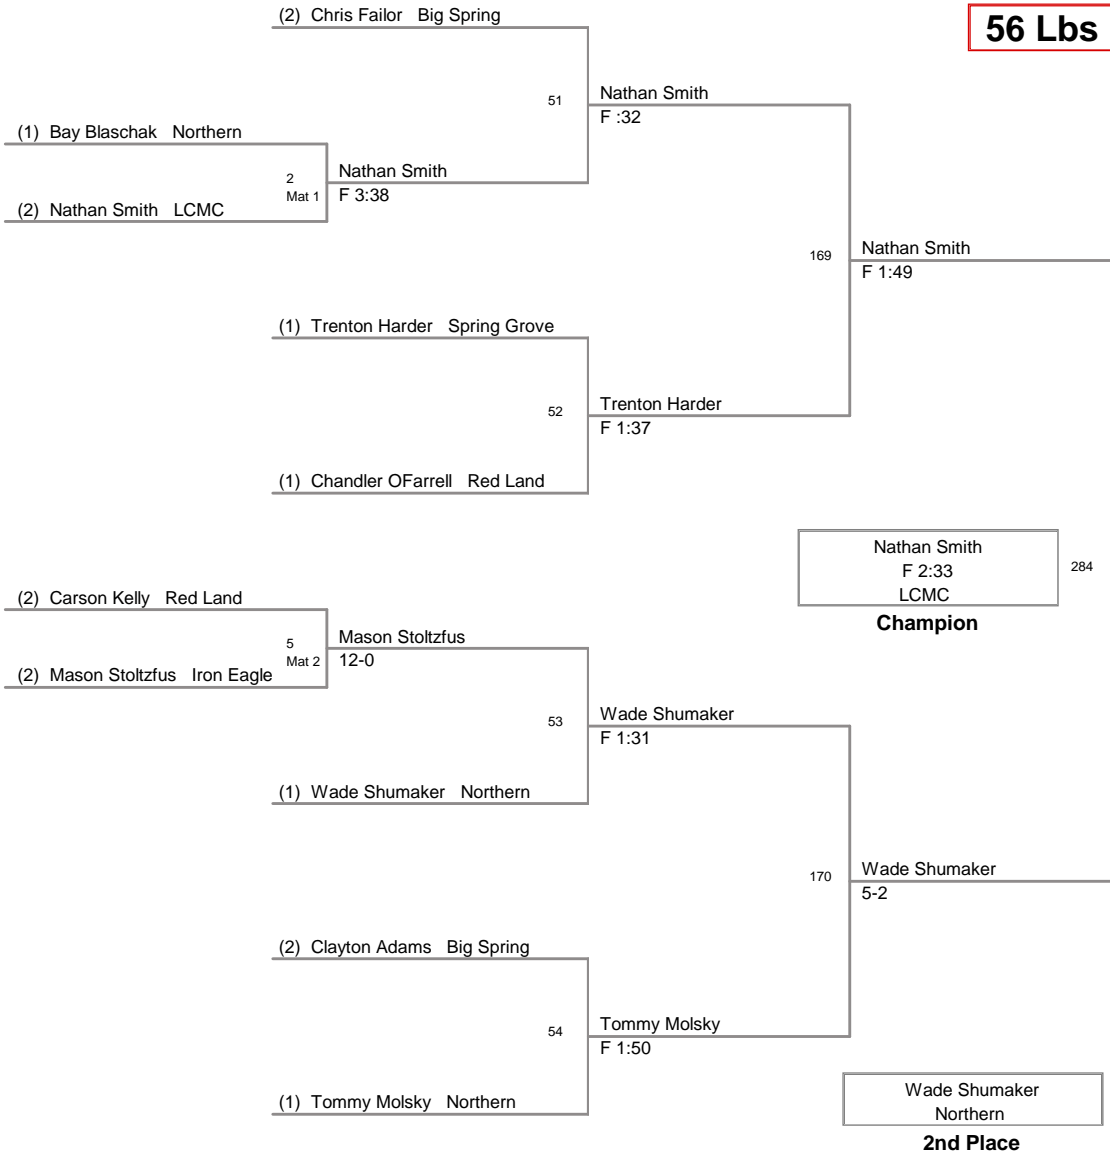

**CIALS SCHOLARSHIP TOUR  
2ndU**

**46 Lbs**

**WRESTLING SCHOLARSHIP TOUR  
2ndU**

**50 Lbs**

WRESTLING SCHOLARSHIP TOUR  
2ndU

**56 Lbs**

**DIALS SCHOLARSHIP TOUR  
2ndU**

**63 Lbs**

**DIJALS SCHOLARSHIP TOUR  
2ndU**

**70 Lbs**