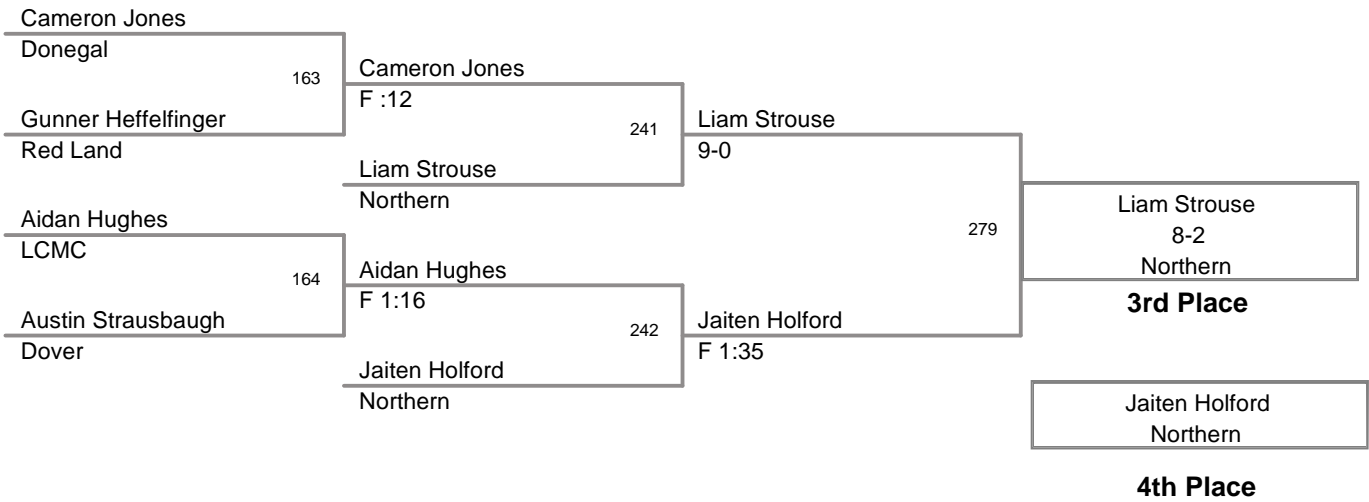

**CIALS SCHOLARSHIP TOUR  
2ndU**

**46 Lbs**

**WRESTLING SCHOLARSHIP TOUR  
2ndU**

**50 Lbs**

WRESTLING SCHOLARSHIP TOUR  
2ndU

**56 Lbs**

**DIALS SCHOLARSHIP TOUR  
2ndU**

**63 Lbs**

**DIJALS SCHOLARSHIP TOUR  
2ndU**

**70 Lbs**